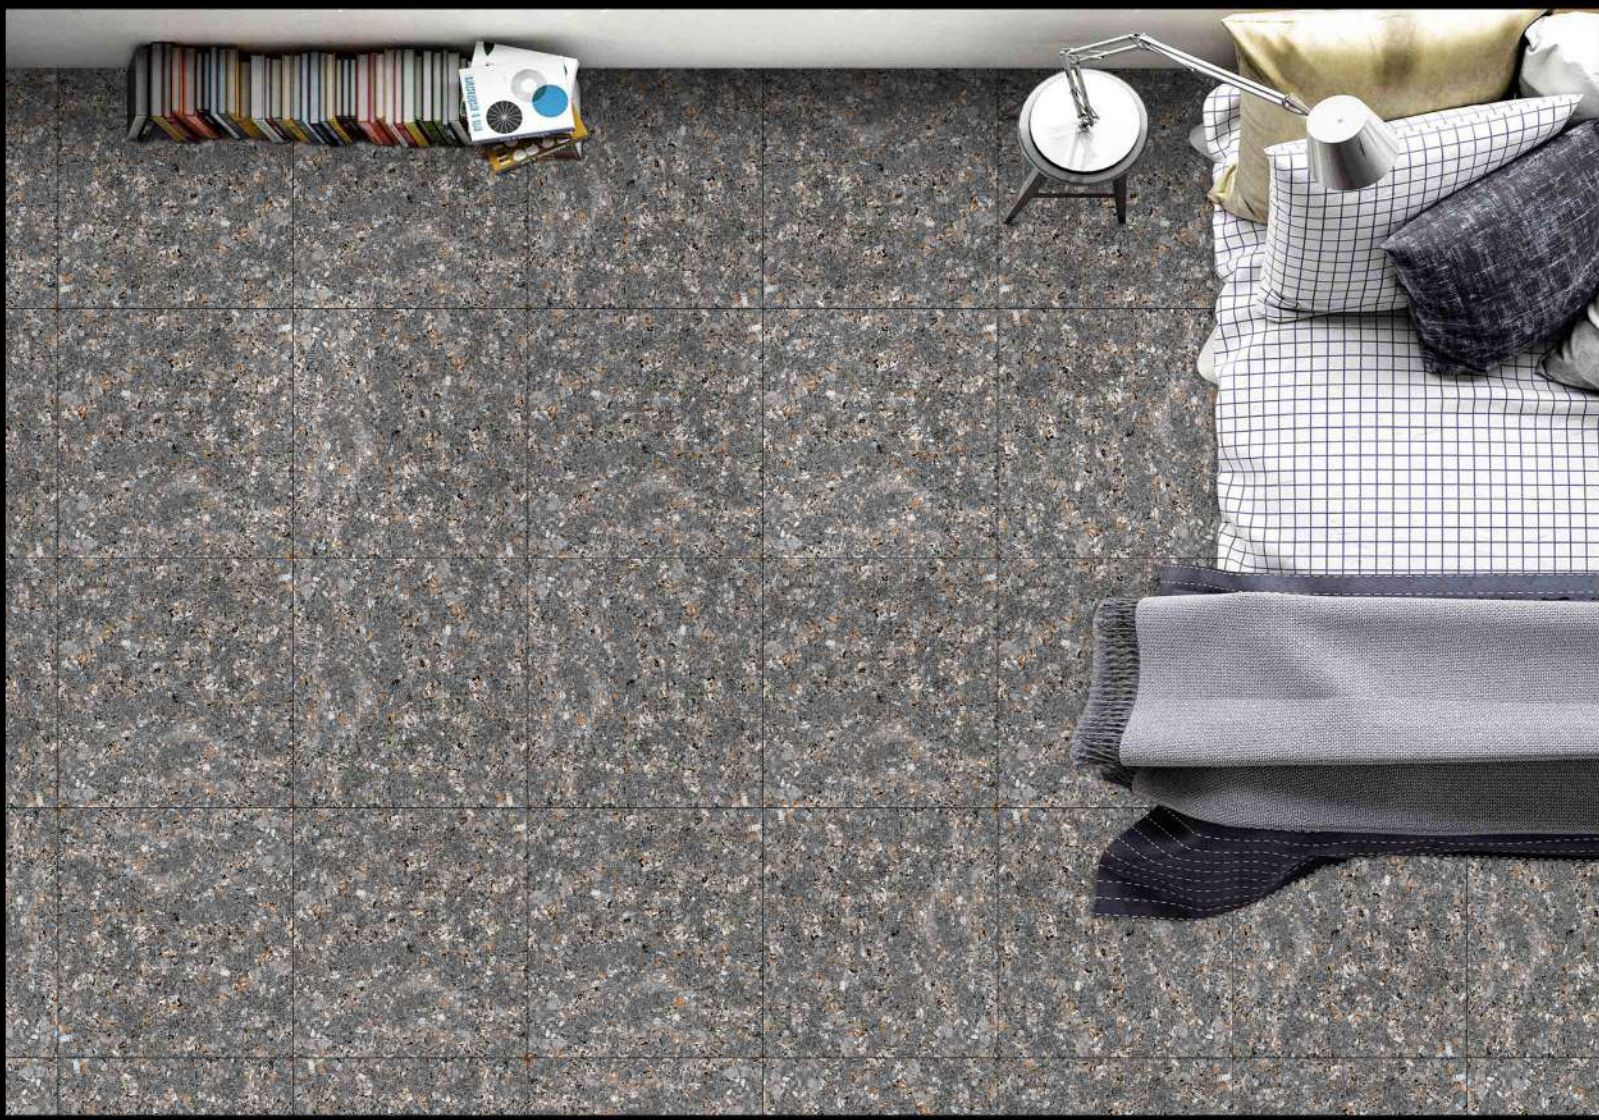

1 FACES

ROTTA SUGAR SERIES

DIGITAL PORCELAIN
600 mm X 600 mm

S-225

1 FACES

ROTTO SUGAR SERIES

DIGITAL PORCELAIN
600 mm X 600 mm

S-226