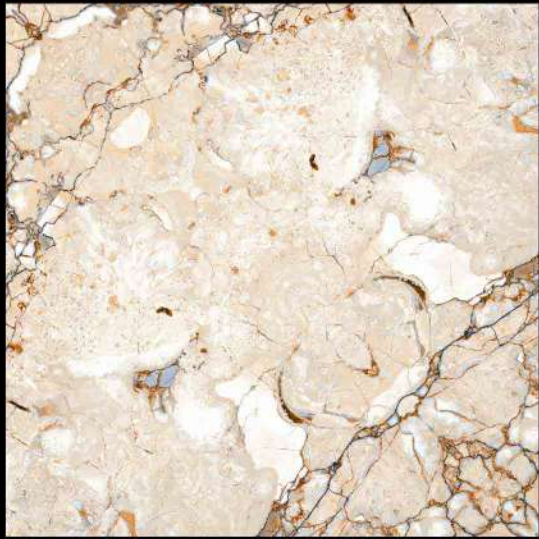

1 FACES

ROTTA SUGAR SERIES

DIGITAL PORCELAIN
600 mm X 600 mm

S-206

1 FACES

ROTTO SUGAR SERIES

DIGITAL PORCELAIN
600 mm X 600 mm

S-207