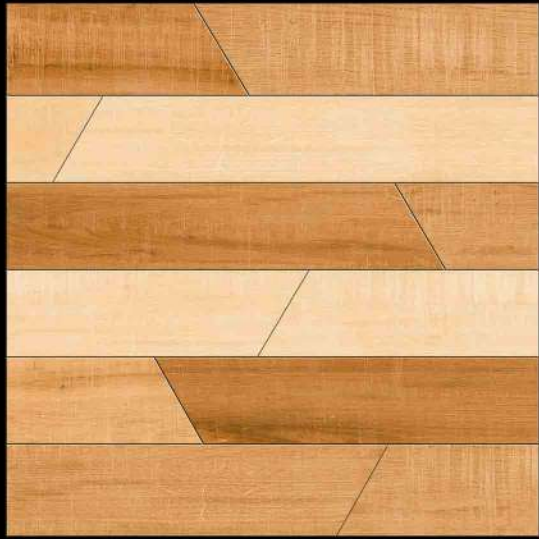

DIGITAL PORCELAIN
600 mm X 600 mm

S-266

1 FACES

ROTTO SUGAR SERIES