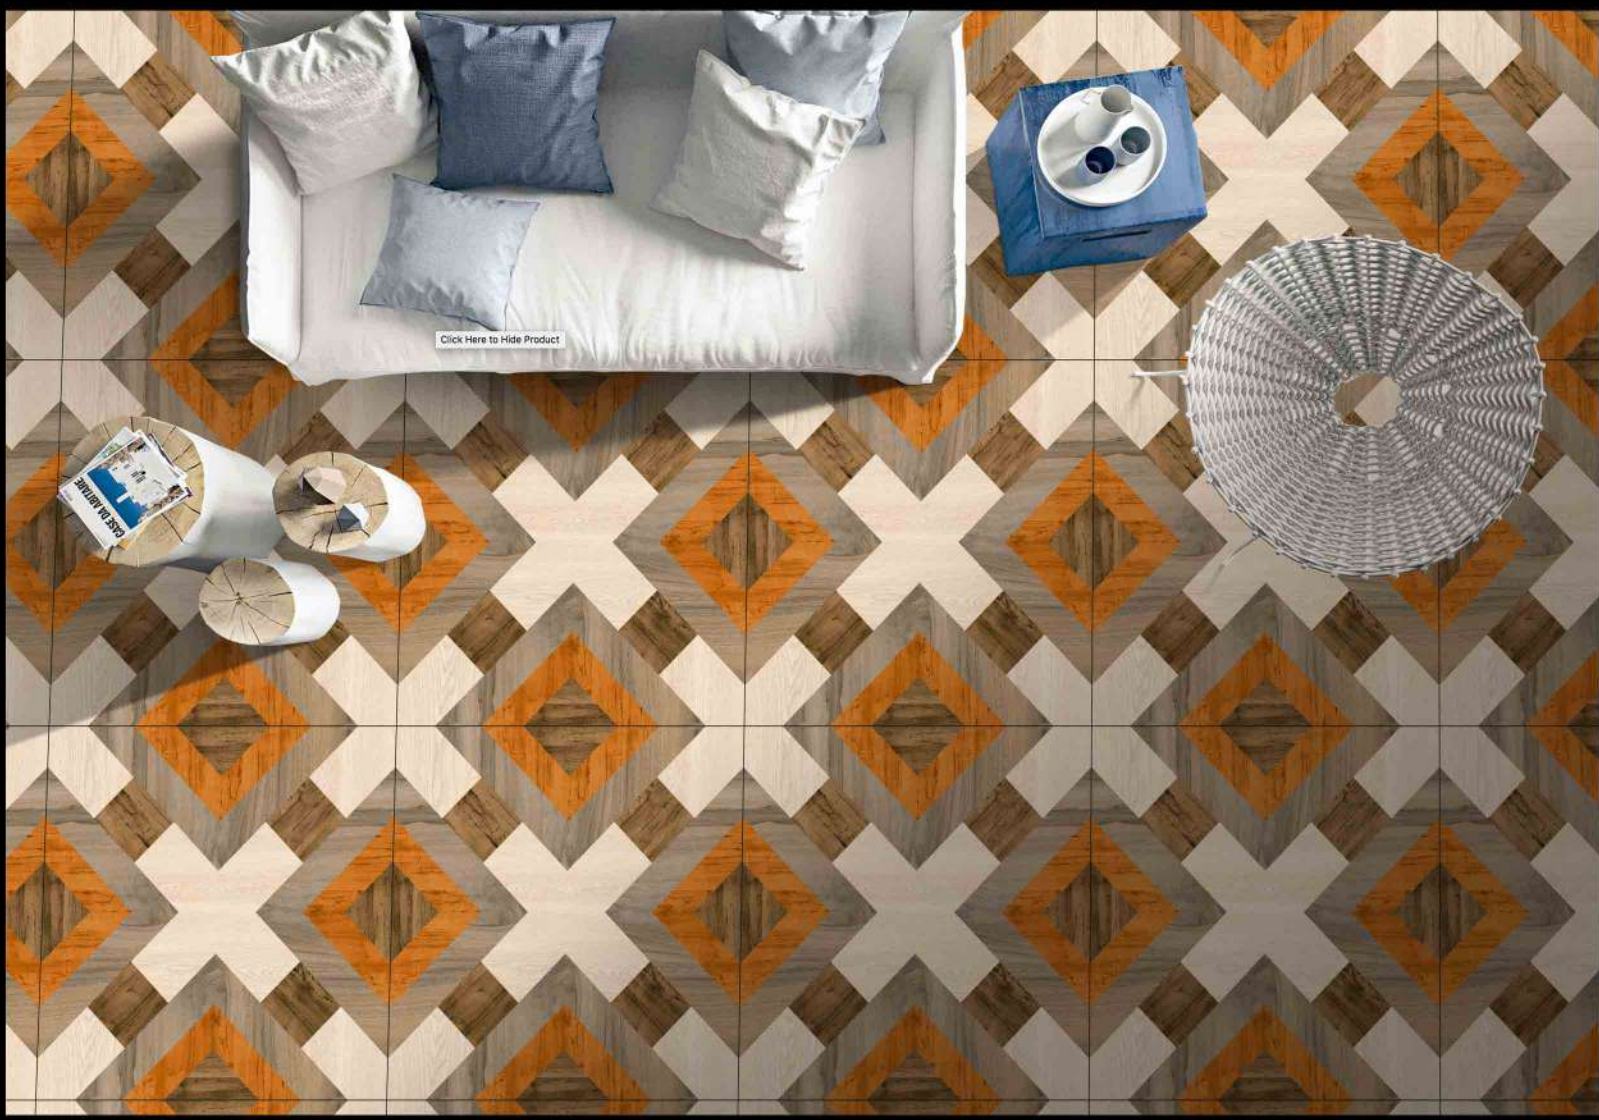

1 FACES

ROTTO SUGAR SERIES

DIGITAL PORCELAIN
600 mm X 600 mm

S-220

1 FACES

ROTTA SUGAR SERIES

DIGITAL PORCELAIN
600 mm X 600 mm

S-222