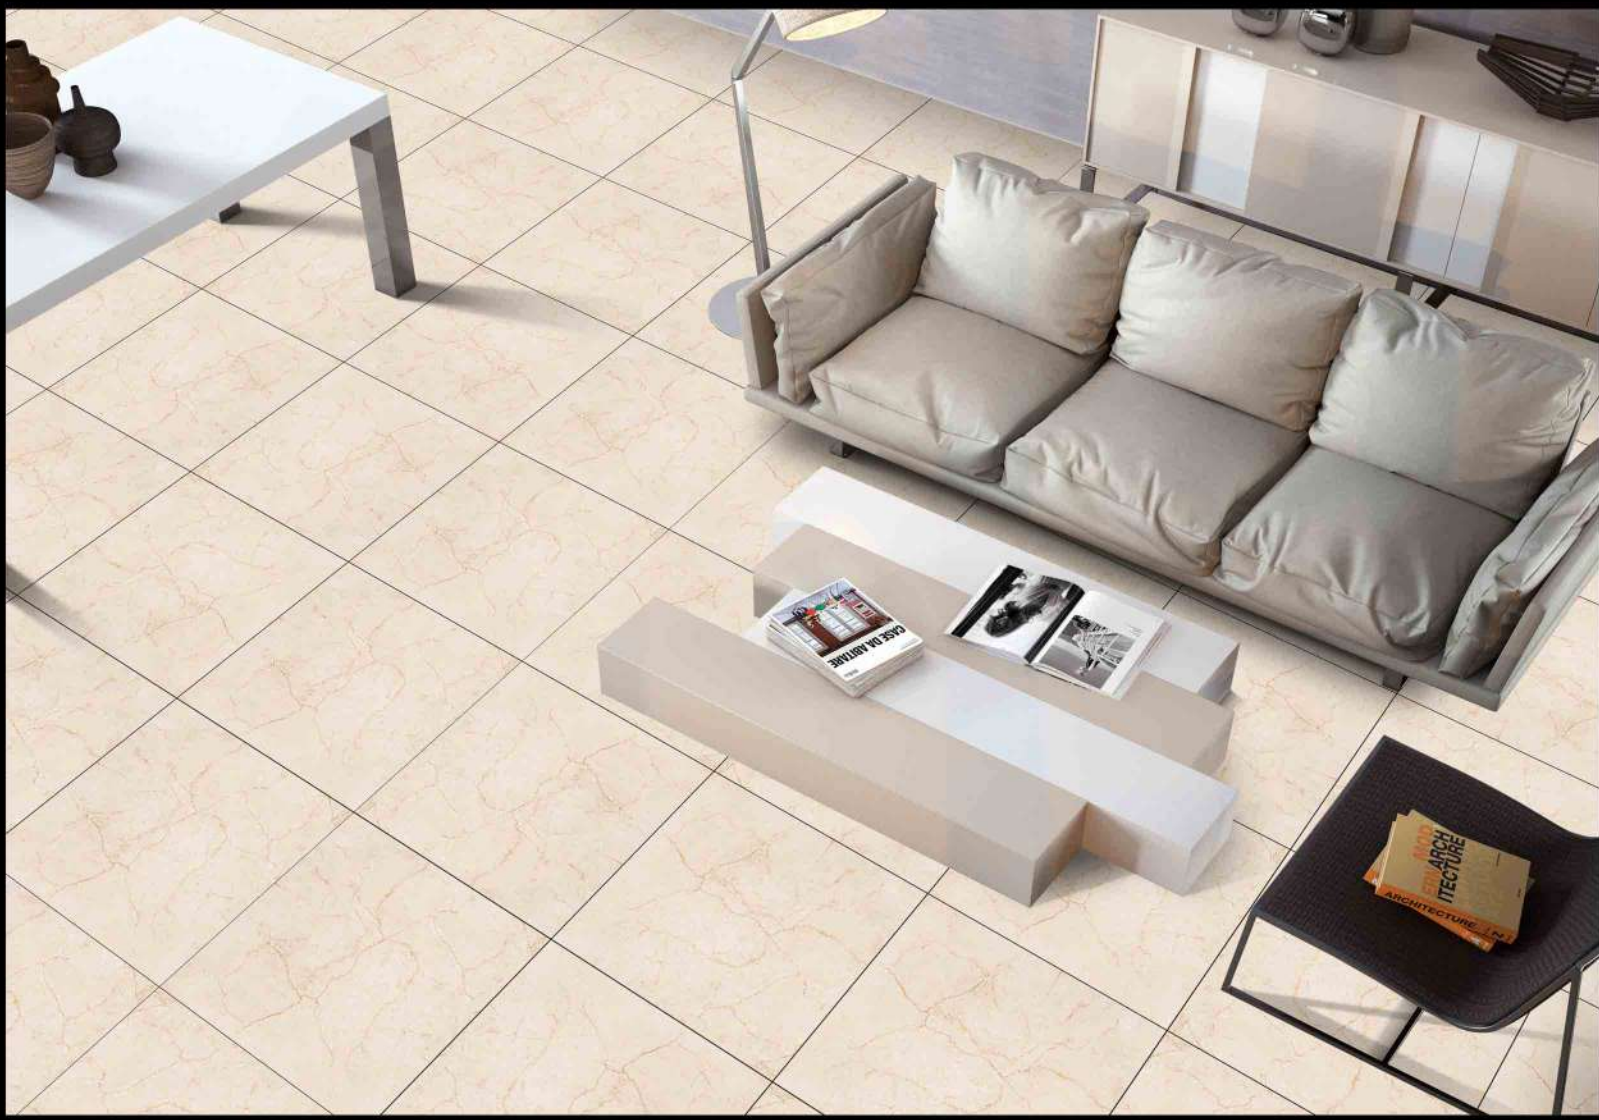

1 FACES

ROTTO SUGAR SERIES