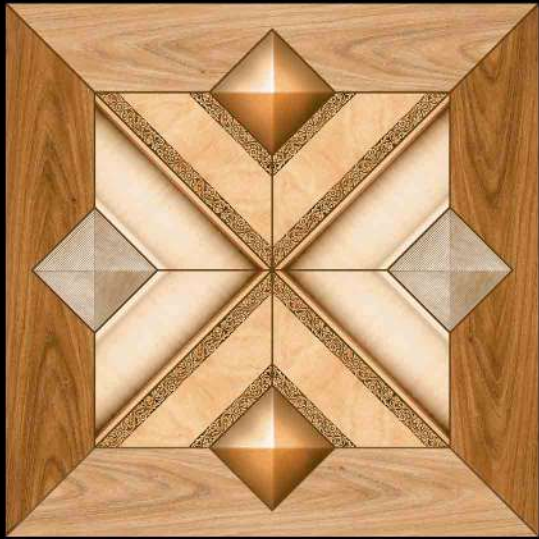

1 FACES

ROTTO SUGAR SERIES

DIGITAL PORCELAIN
600 mm X 600 mm

S-217

1 FACES

ROTTO SUGAR SERIES

DIGITAL PORCELAIN
600 mm X 600 mm

S-218