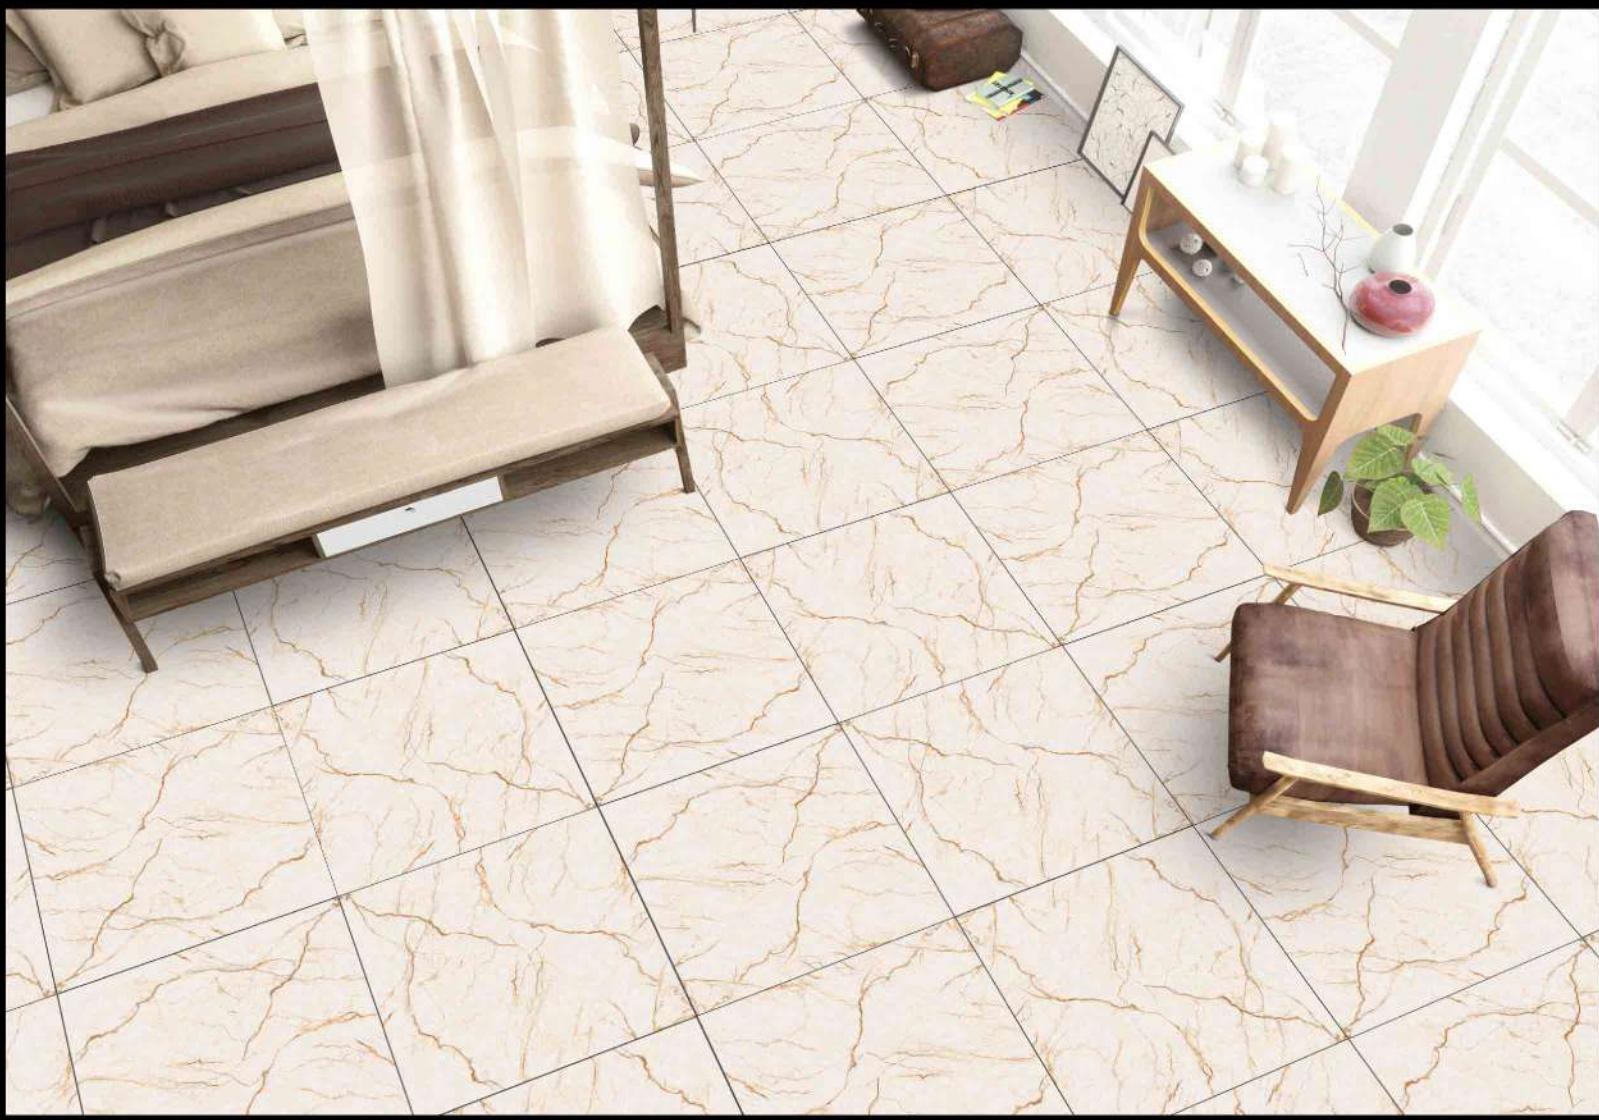

1 FACES

ROTTO SUGAR SERIES