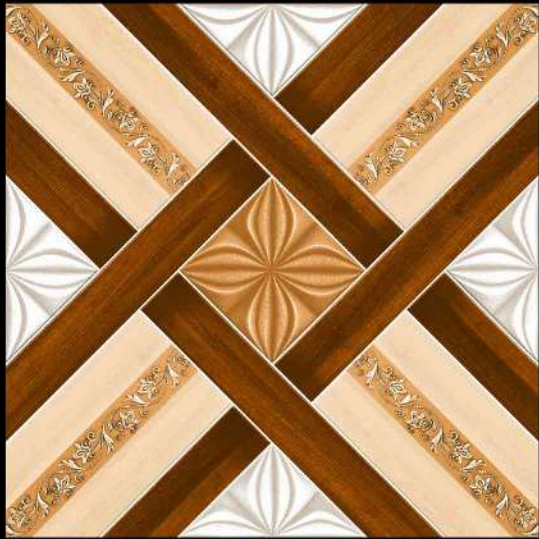

S-279

1 FACES

ROTTO SUGAR SERIES

DIGITAL PORCELAIN
600 mm X 600 mm

S-280

1 FACES

ROTTA SUGAR SERIES

DIGITAL PORCELAIN
600 mm X 600 mm