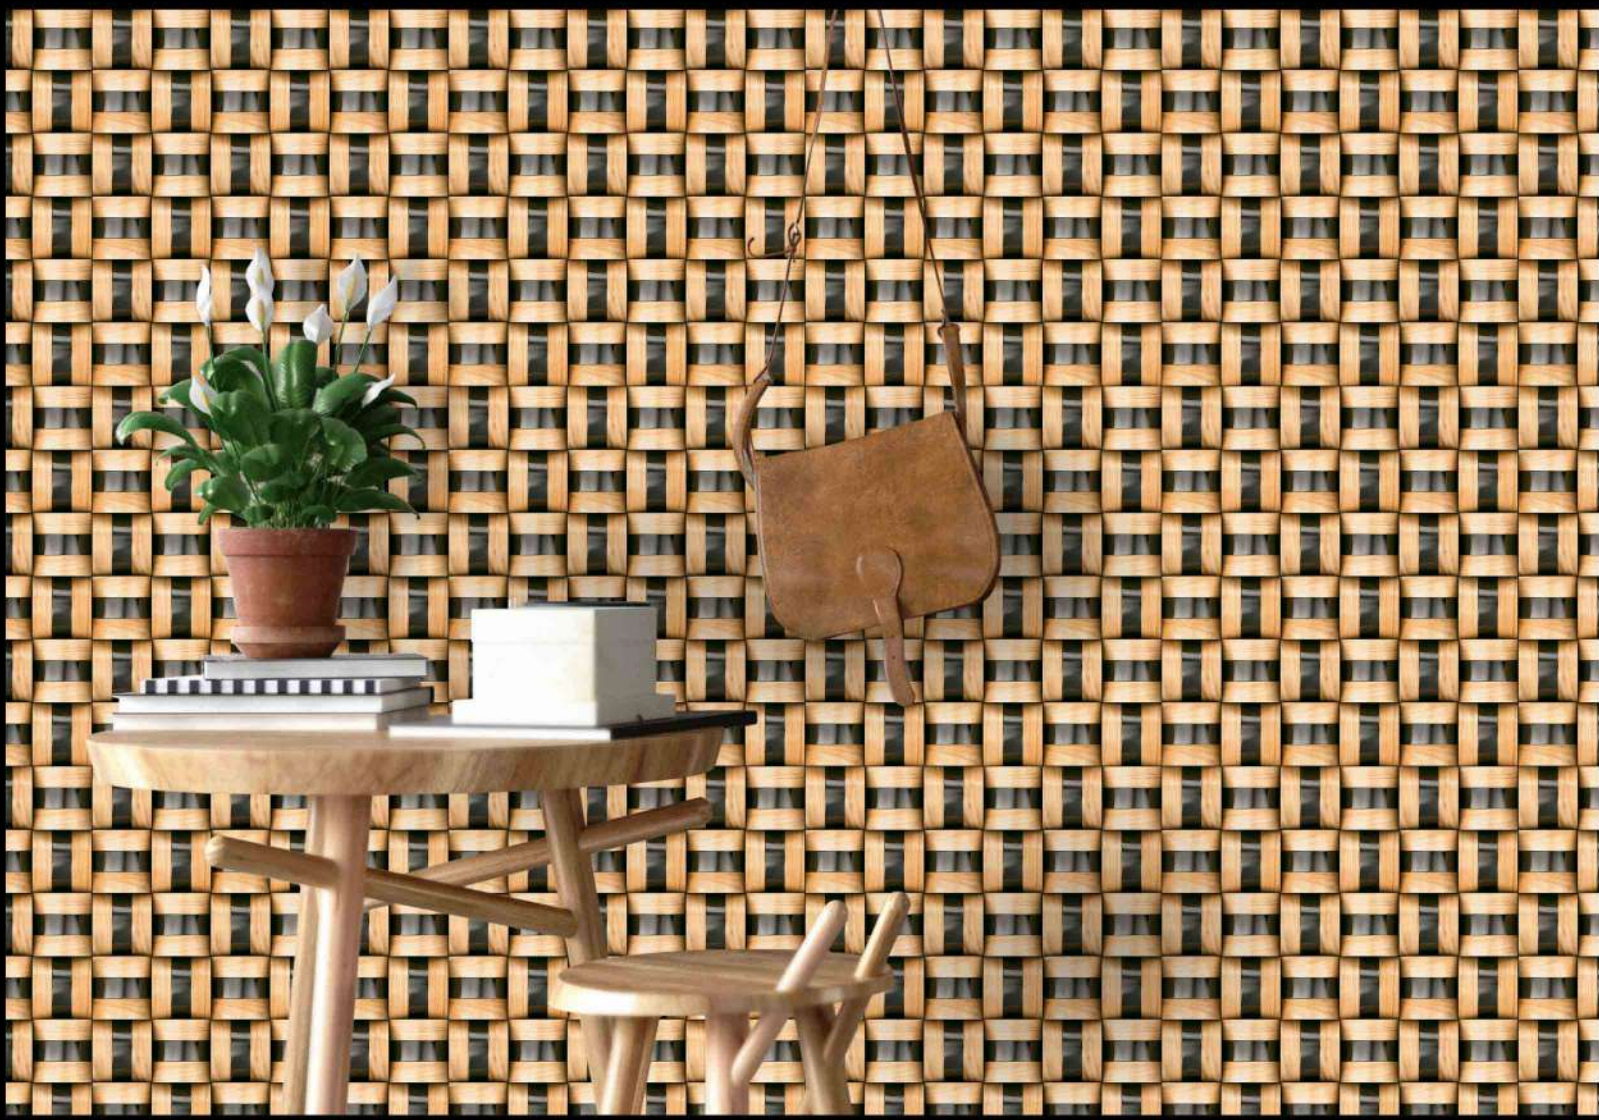

600x600mm

PORCELAIN TILES

DIGITAL PORCELAIN
600 mm X 600 mm

S-201

1 FACES

ROTTO SUGAR SERIES

DIGITAL PORCELAIN
600 mm X 600 mm

S-202