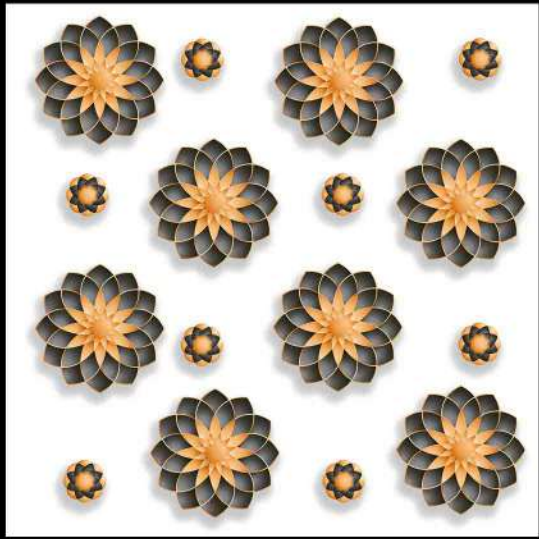

1 FACES

ROTTO SUGAR SERIES

DIGITAL PORCELAIN
600 mm X 600 mm

S-203

1 FACES

ROTTO SUGAR SERIES

DIGITAL PORCELAIN
600 mm X 600 mm

S-205