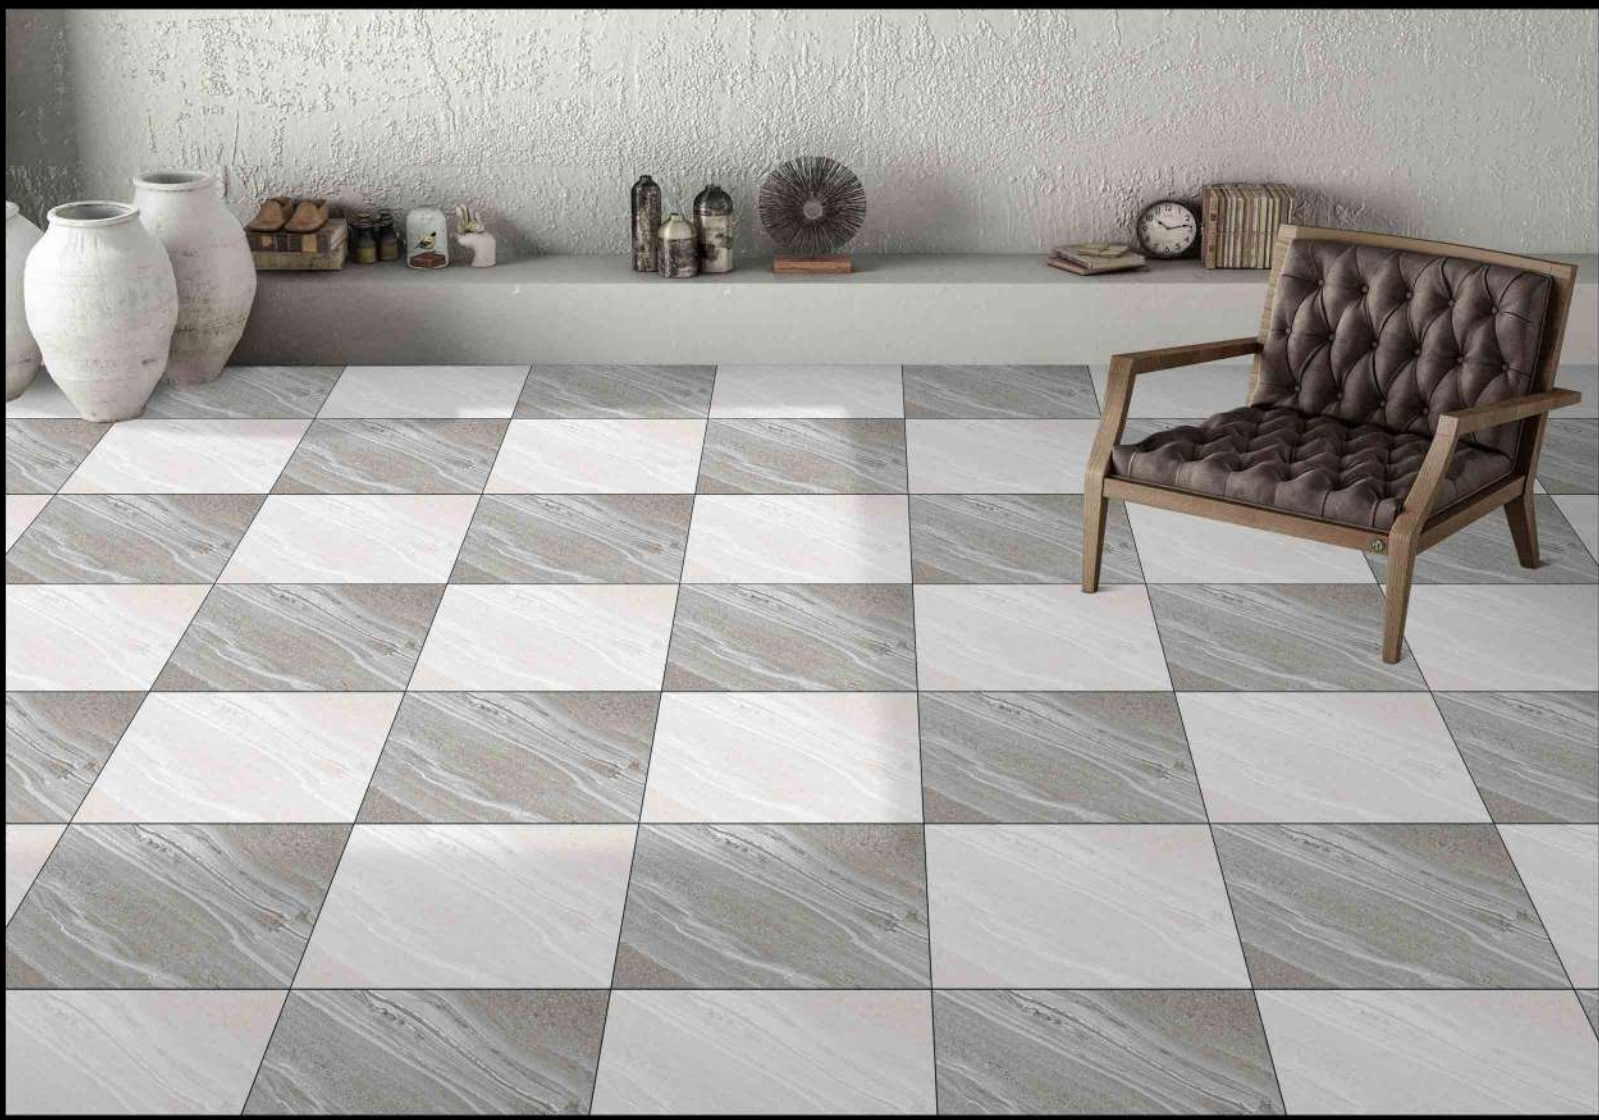

1 FACES

ROTTO SUGAR SERIES