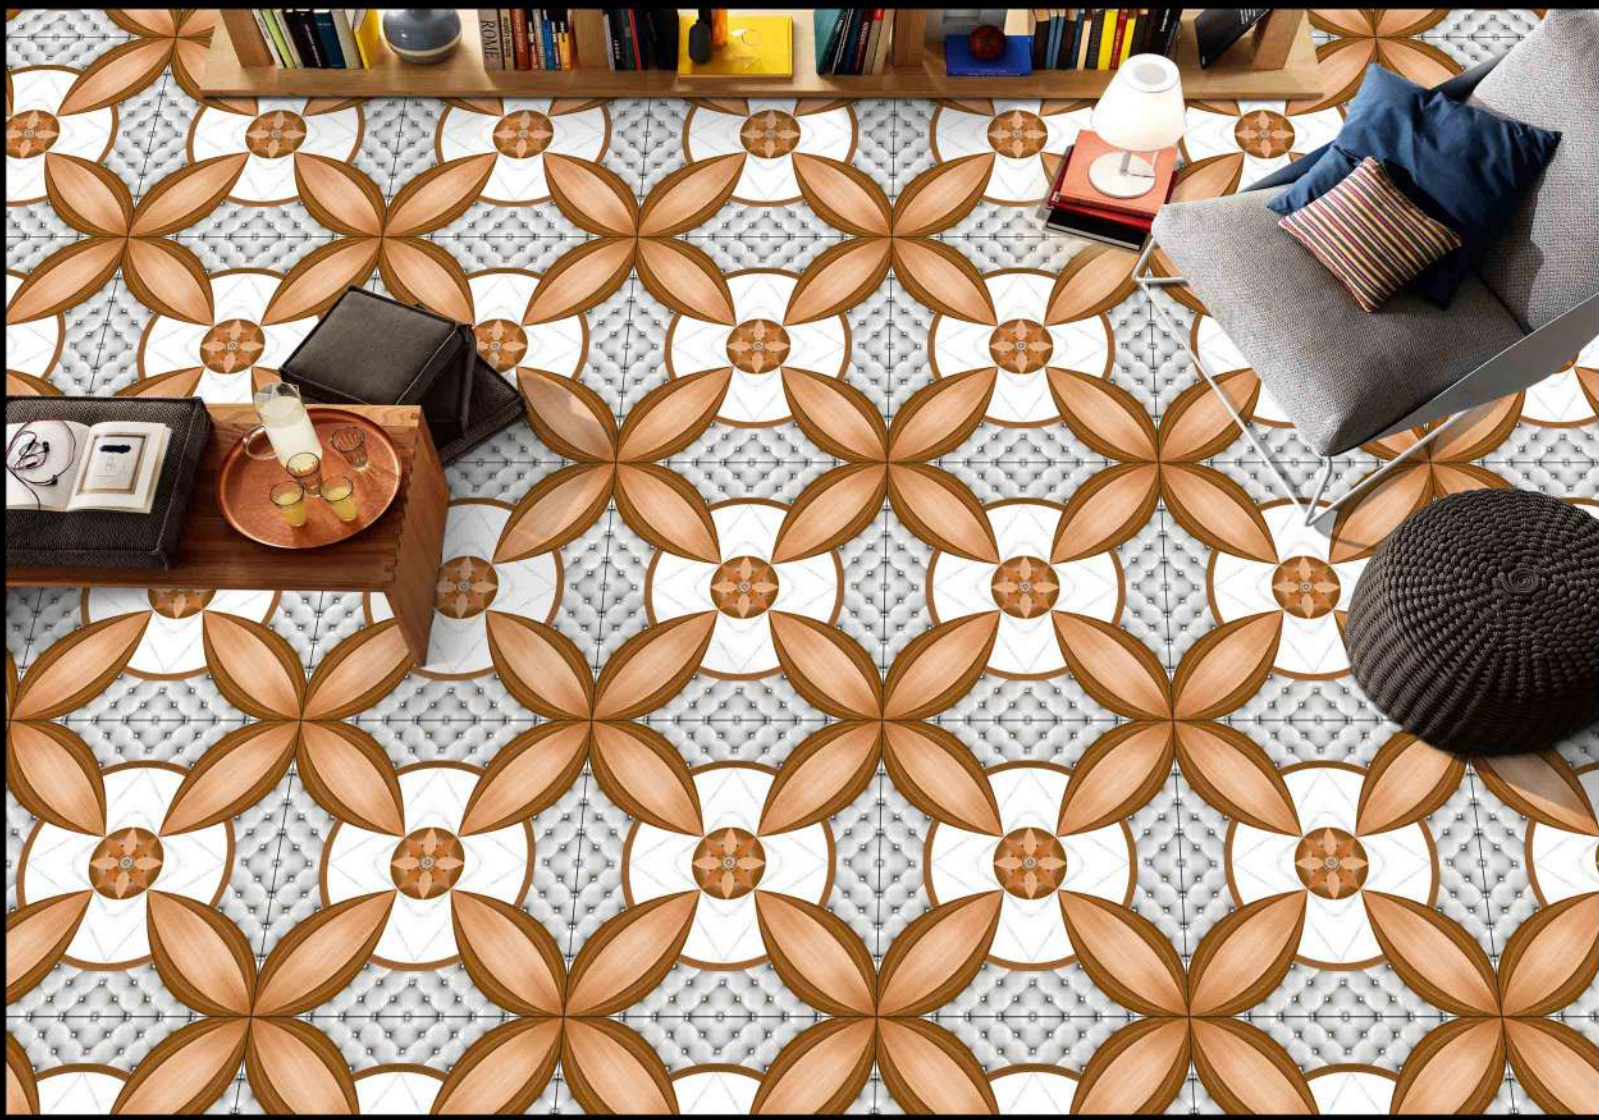

1 FACES

ROTTO SUGAR SERIES