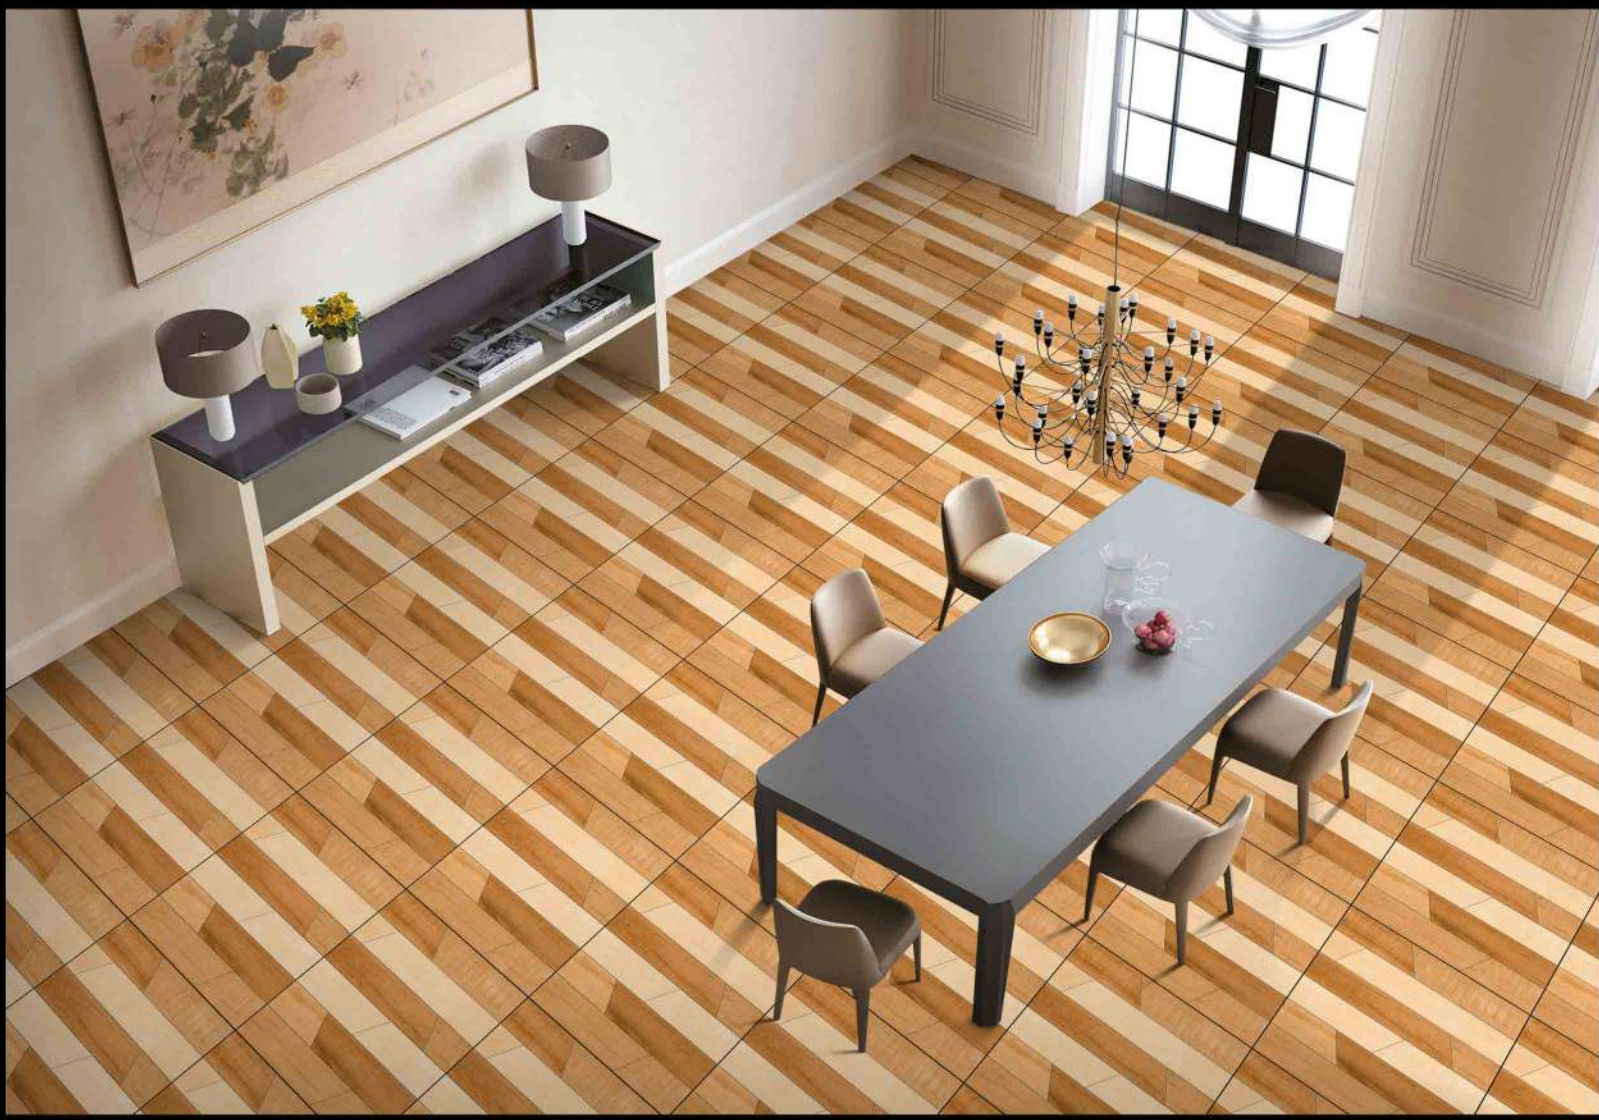

1 FACES

ROTTO SUGAR SERIES