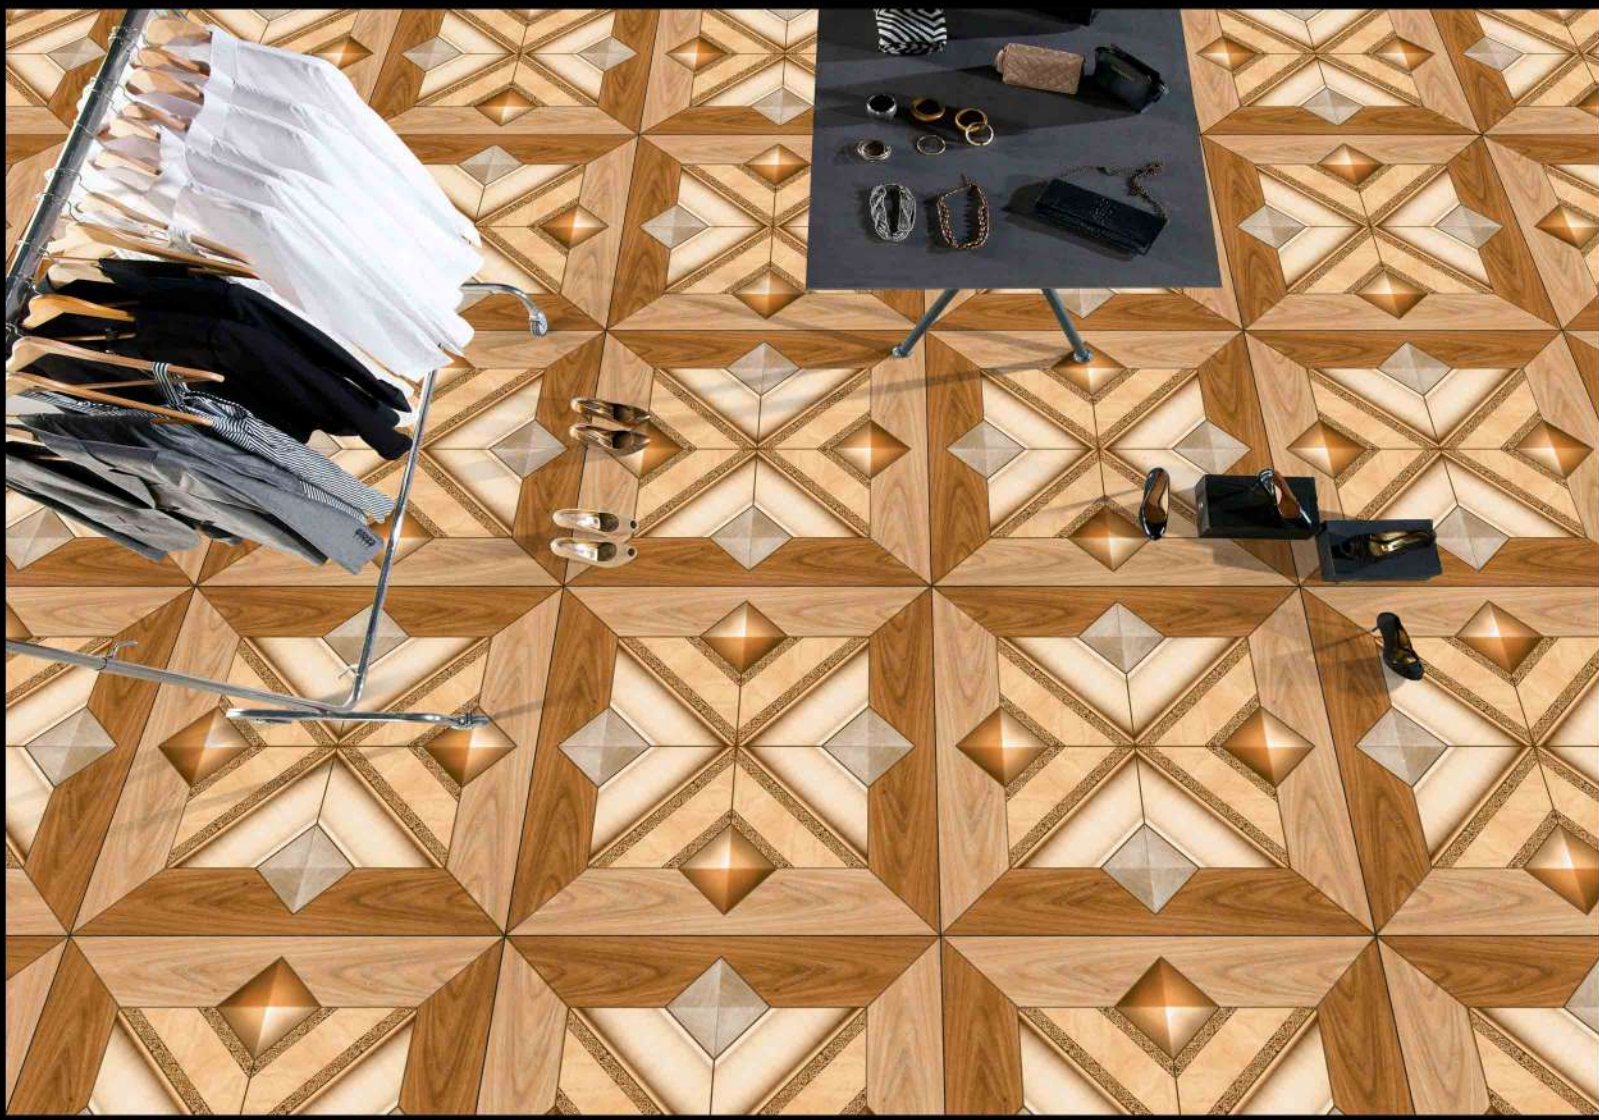

1 FACES

ROTTO SUGAR SERIES

DIGITAL PORCELAIN
600 mm X 600 mm

S-217

1 FACES

ROTTO SUGAR SERIES

DIGITAL PORCELAIN
600 mm X 600 mm

S-218