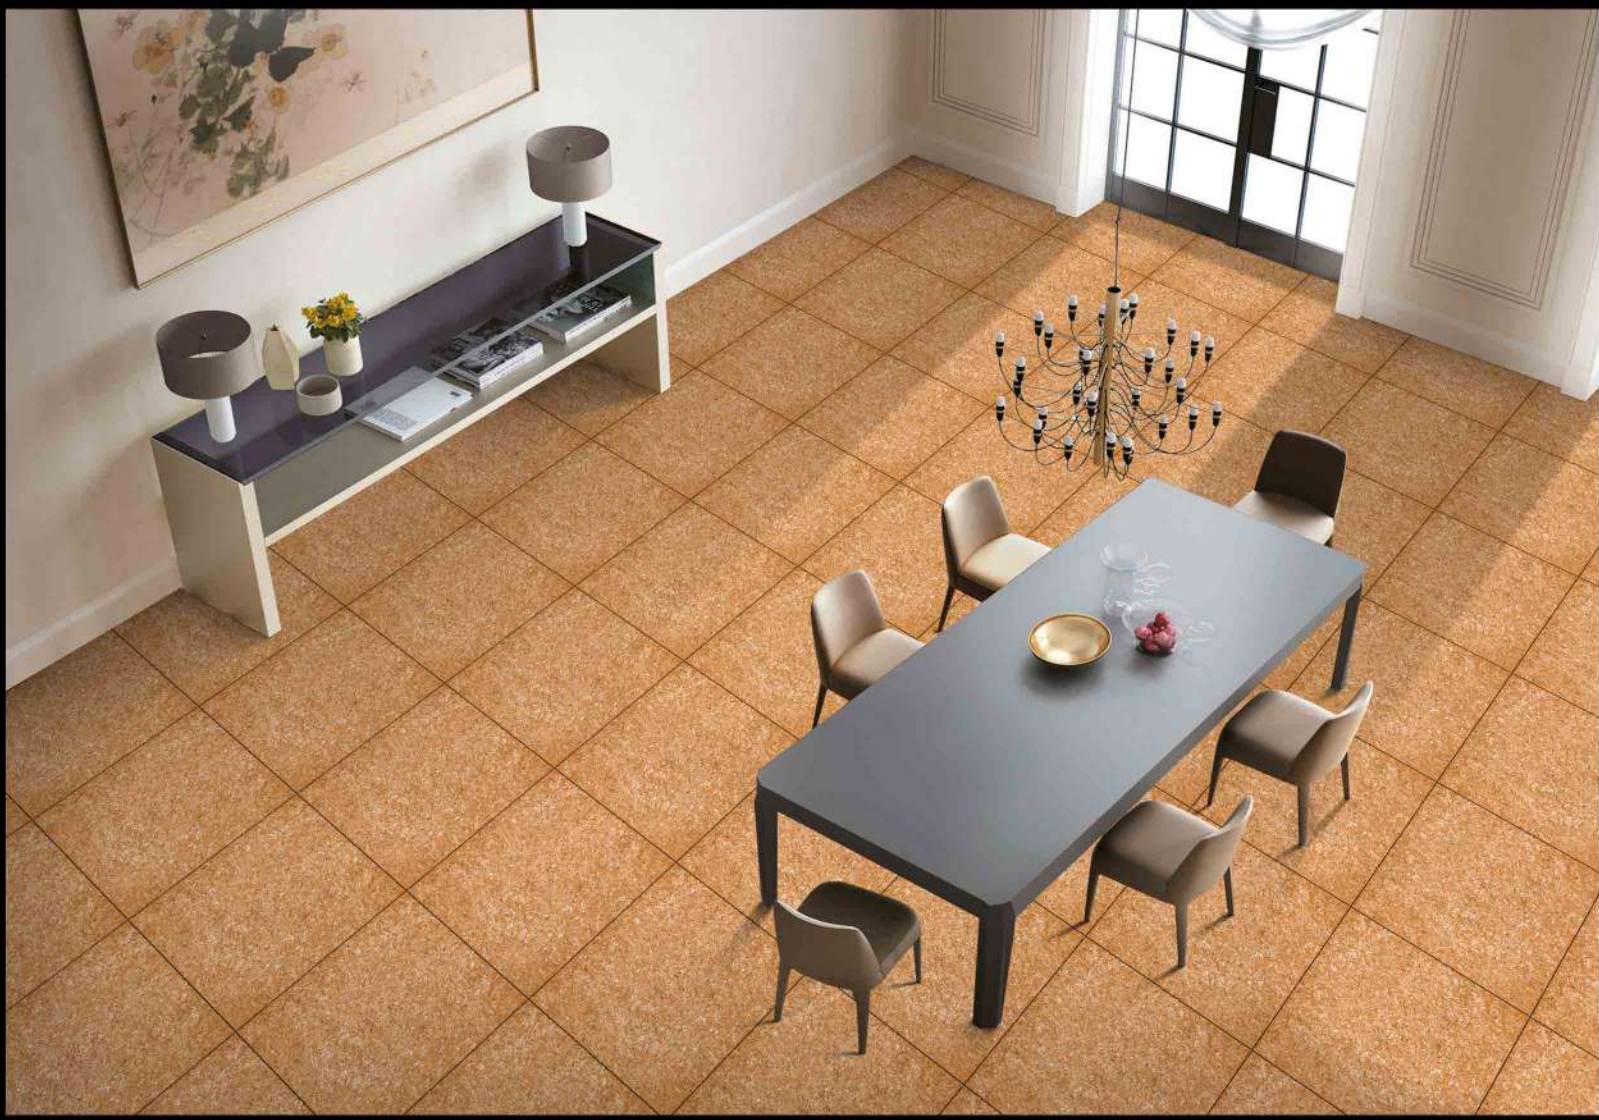

1 FACES

ROTTA SUGAR SERIES