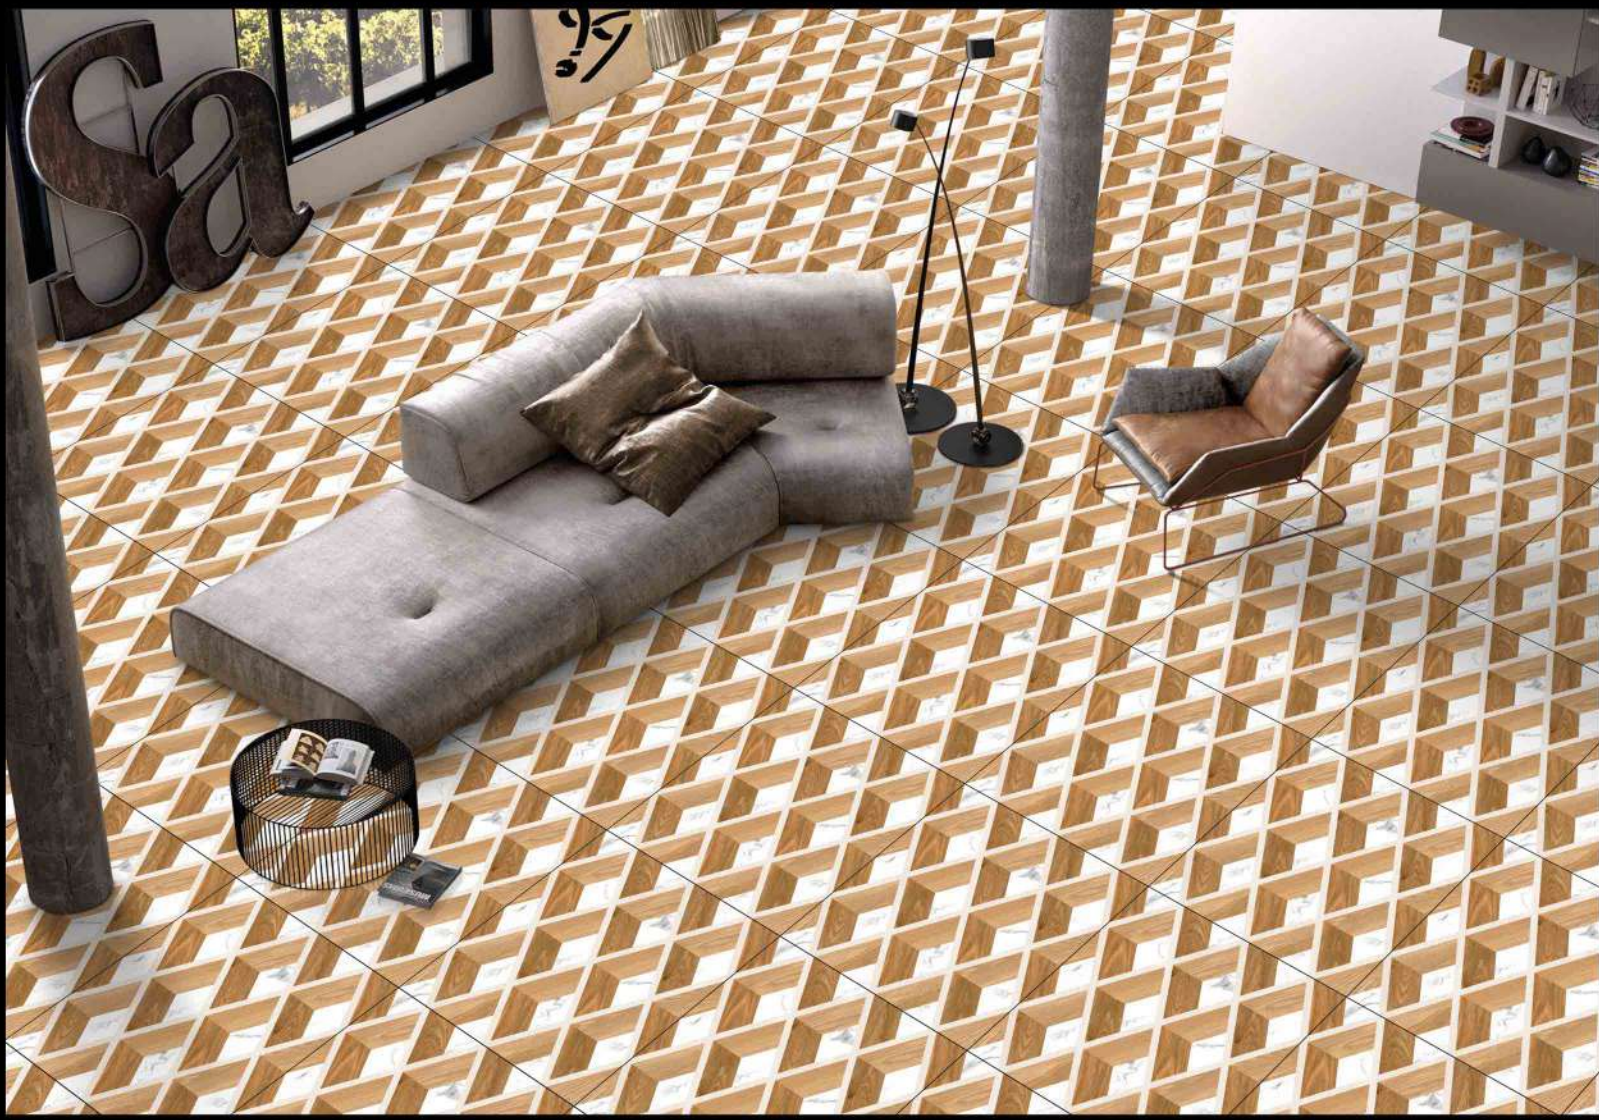

1 FACES

ROTTA SUGAR SERIES