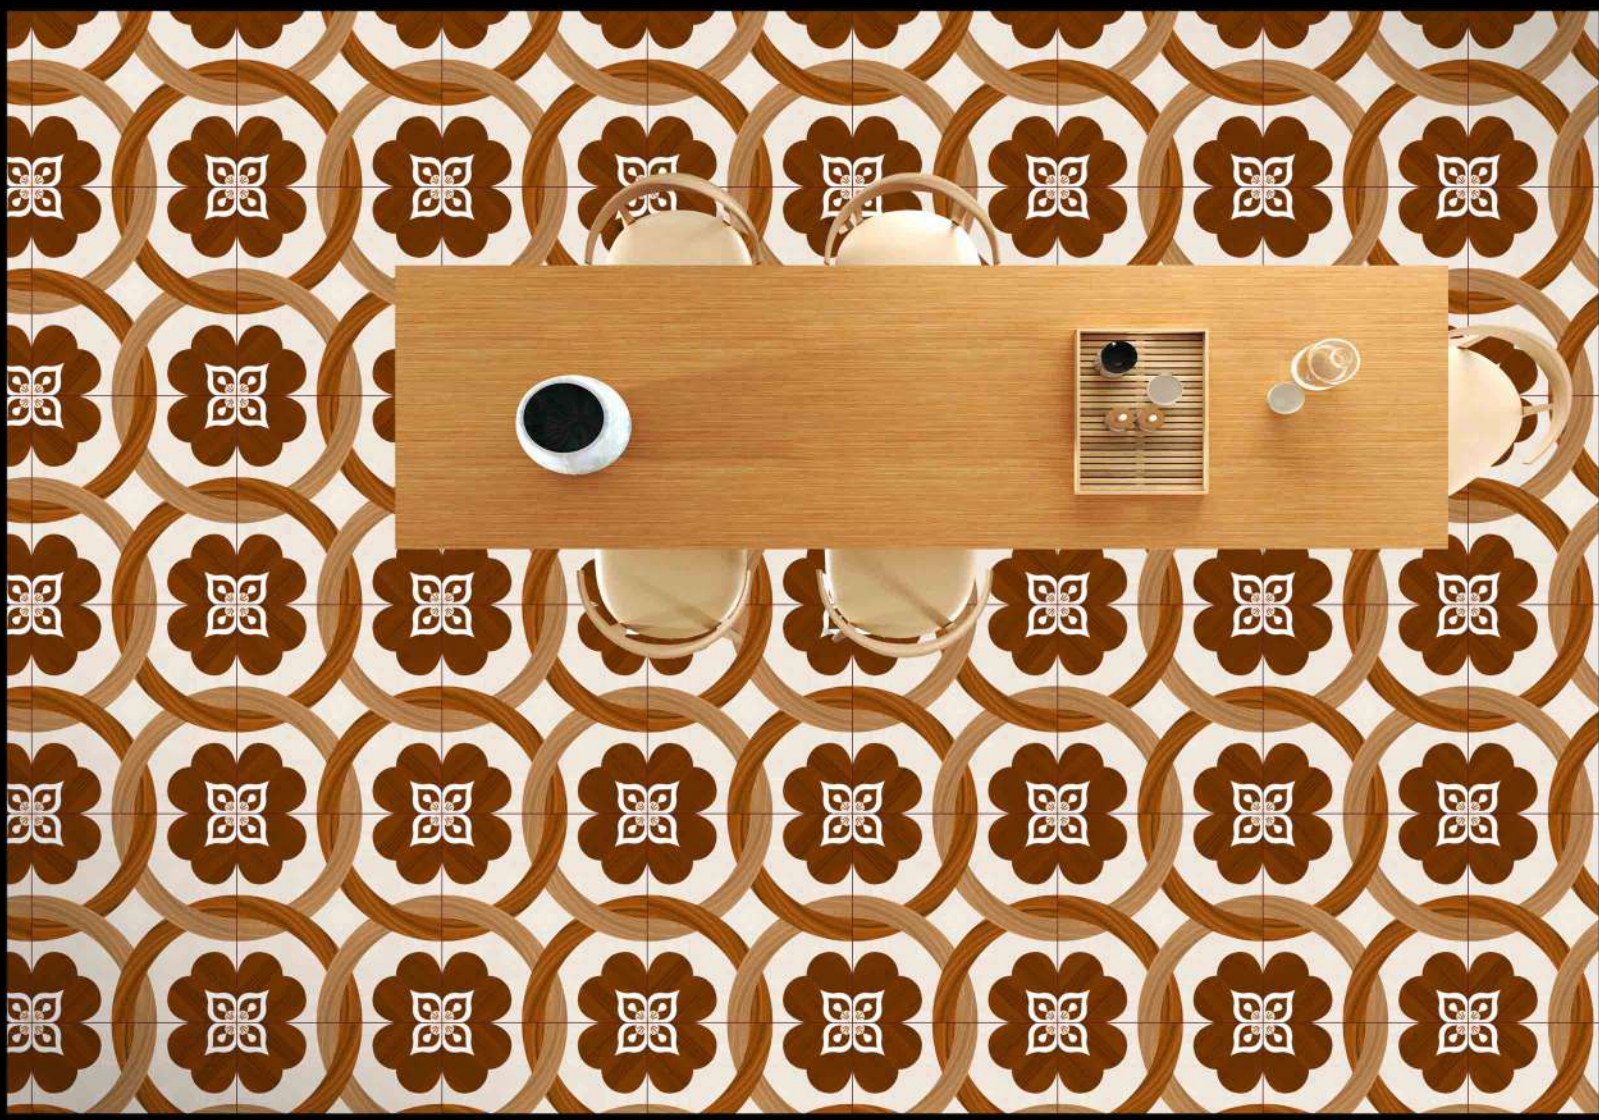

1 FACES

SUGAR SERIES