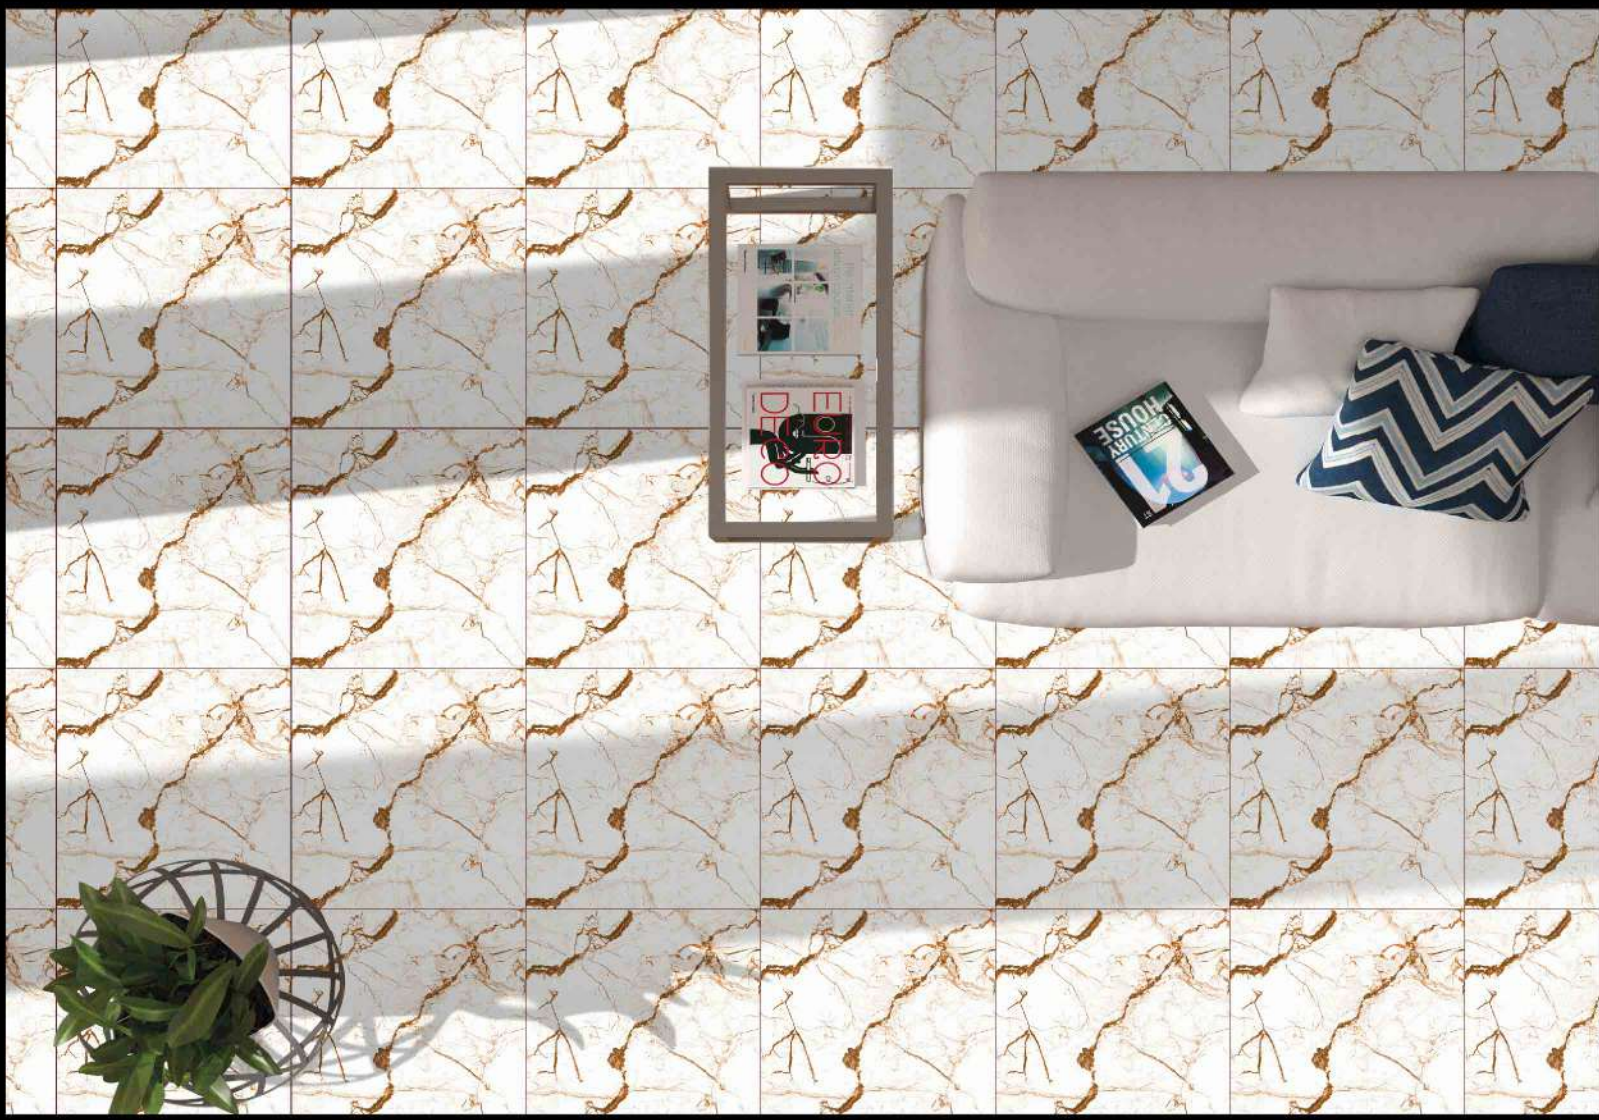

1 FACES

SUGAR SERIES