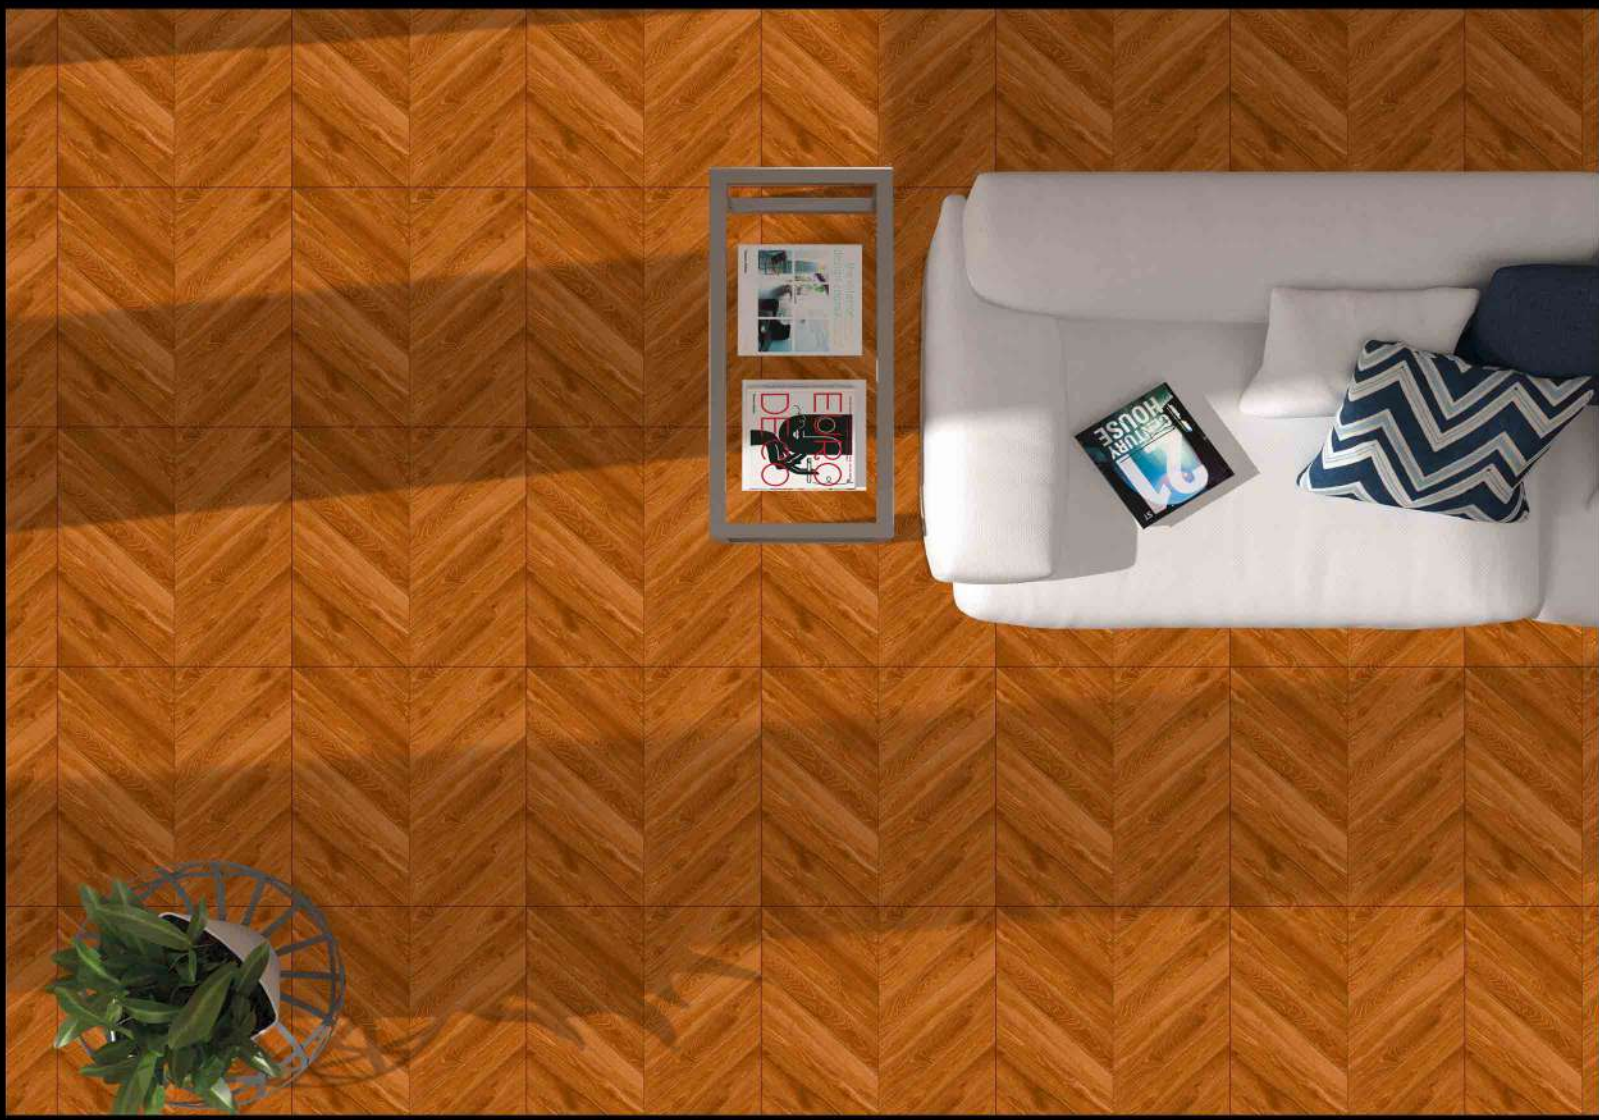

1 FACES

**WOOD SERIES**

DIGITAL PORCELAIN  
600 mm X 600 mm

MATT FINISH

 **PARCOS**  
TILES LLP.

2065

1 FACES

**WOOD SERIES**