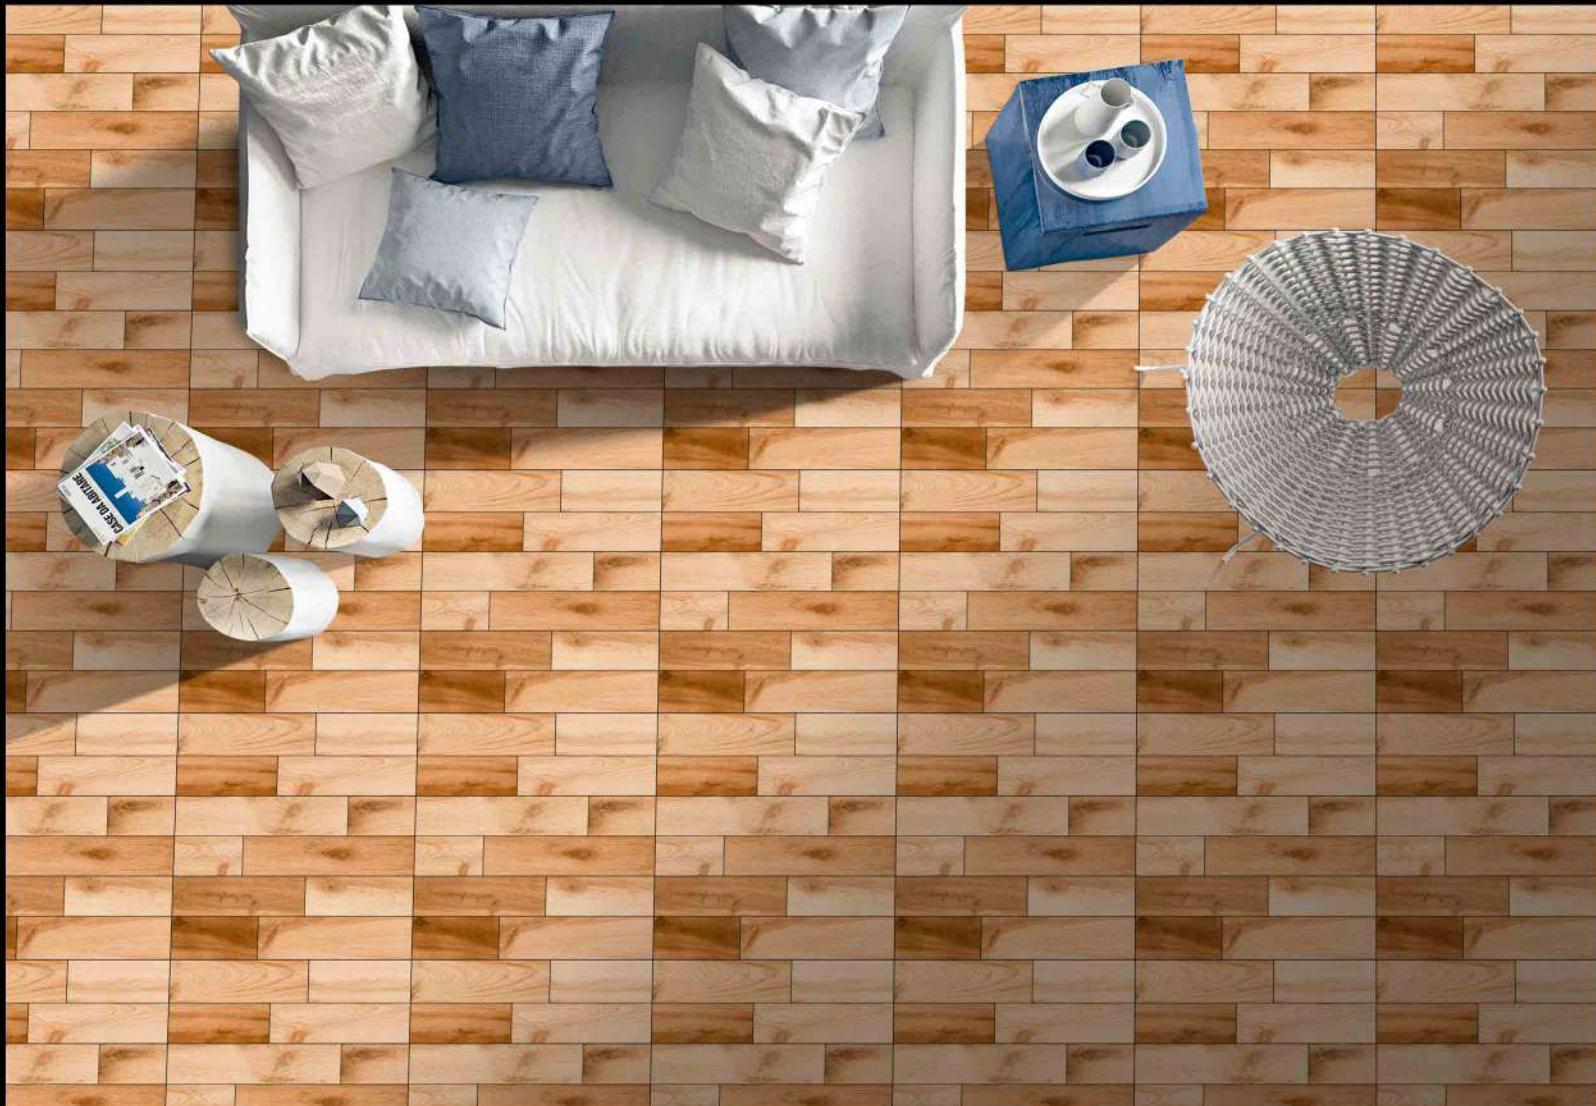

**WOOD SERIES**

DIGITAL PORCELAIN  
600 mm X 600 mm

MATT FINISH

 **PARCOS**  
TILES LLP.

2050

1 FACES

**WOOD SERIES**

DIGITAL PORCELAIN  
600 mm X 600 mm