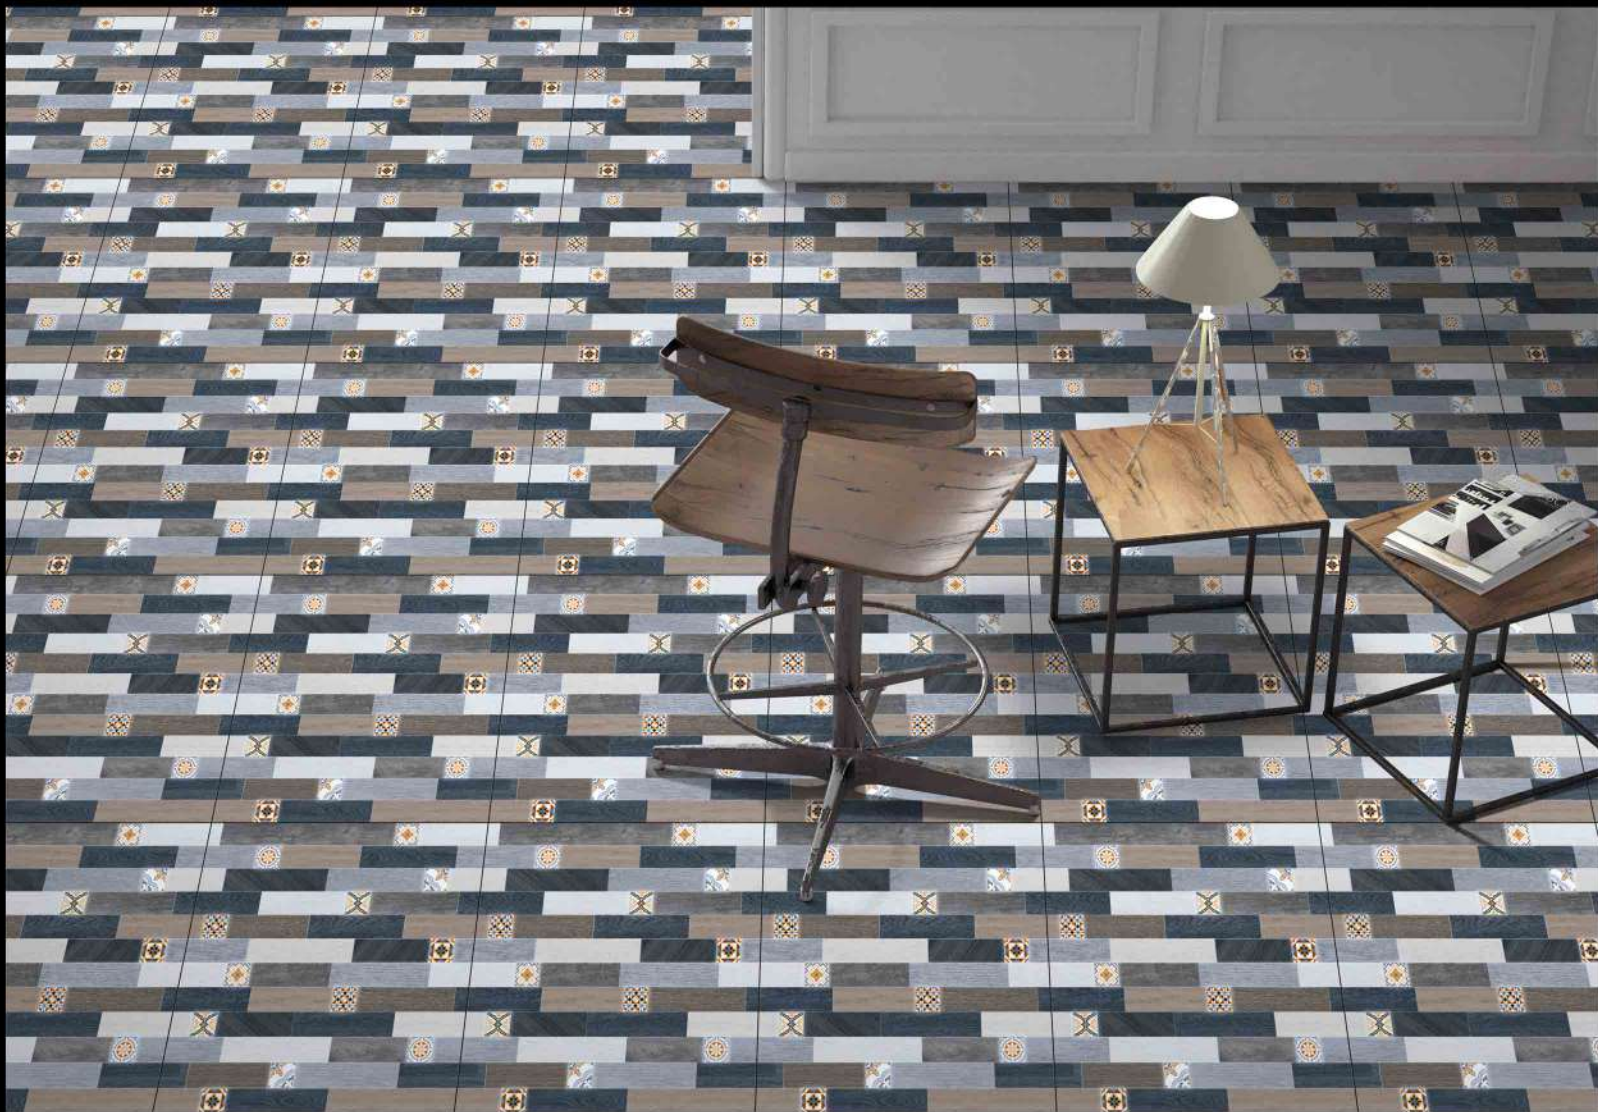

**WOOD SERIES**

DIGITAL PORCELAIN  
600 mm X 600 mm

MATT FINISH

 **PARCOS**  
TILES LLP.

2058

1 FACES

**WOOD SERIES**

DIGITAL PORCELAIN  
600 mm X 600 mm