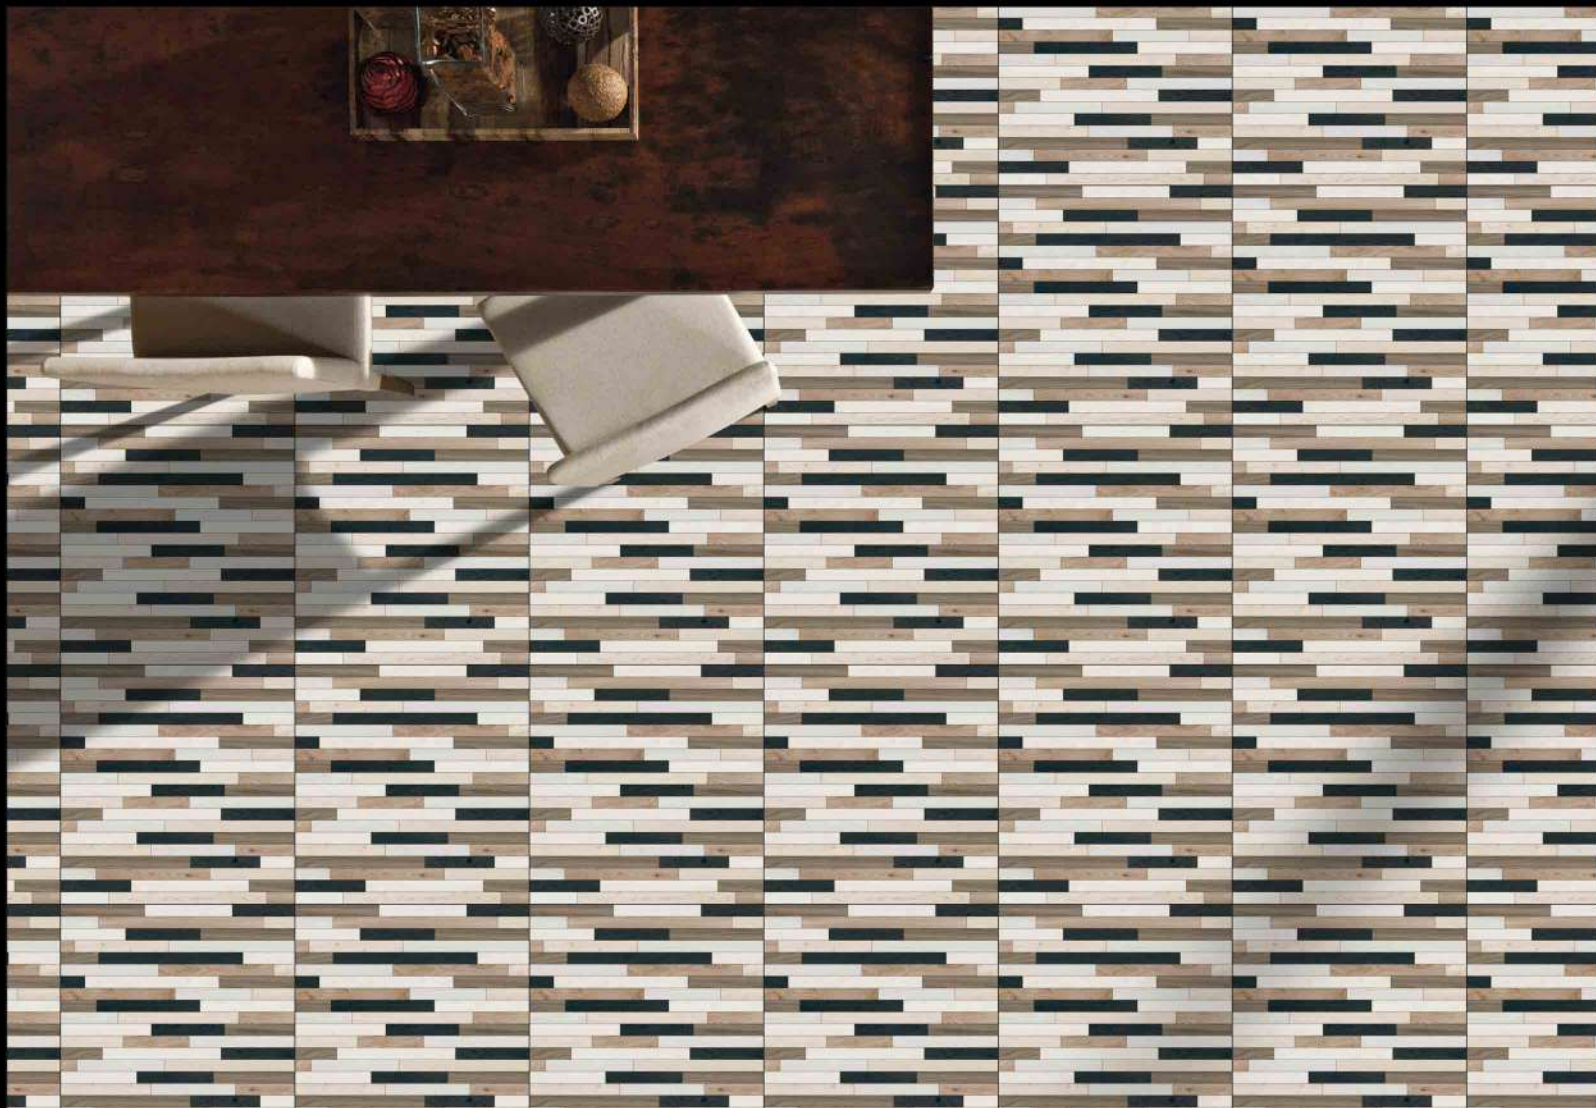

1 FACES

WOOD SERIES