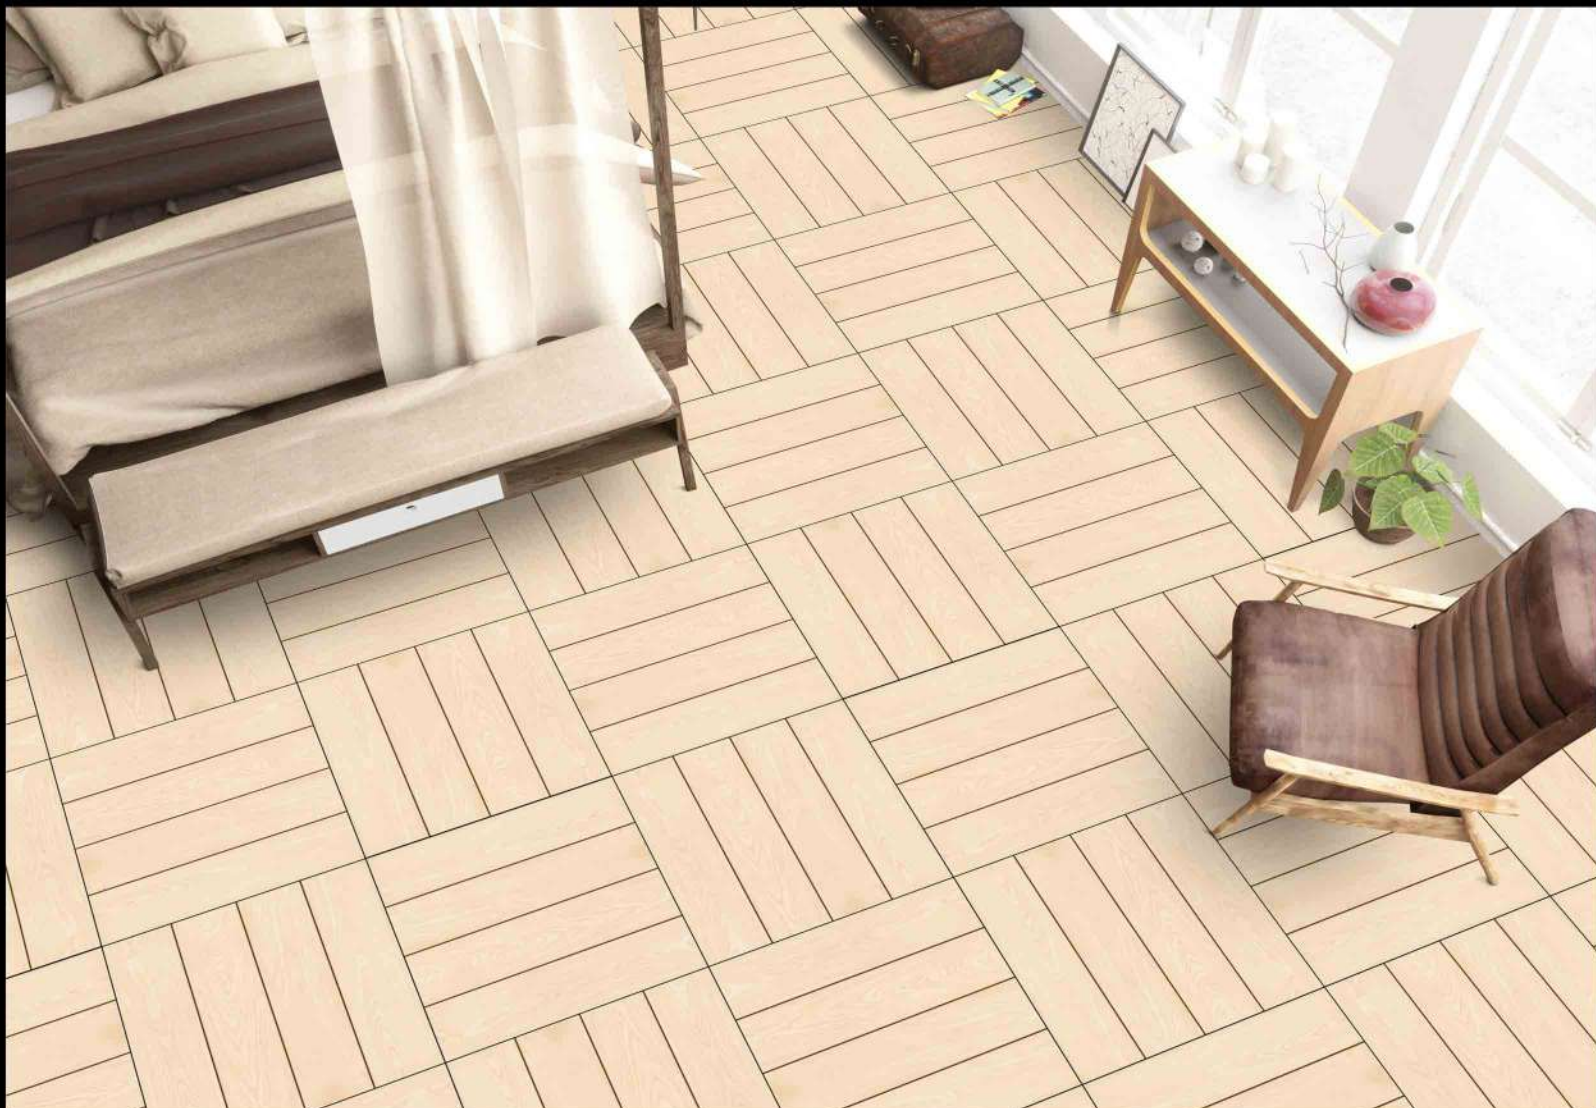

MATT FINISH

 **PARCOS**  
TILES LLP.

2036

1 FACES

**WOOD SERIES**

DIGITAL PORCELAIN  
600 mm X 600 mm

MATT FINISH

 **PARCOS**  
TILES LLP.