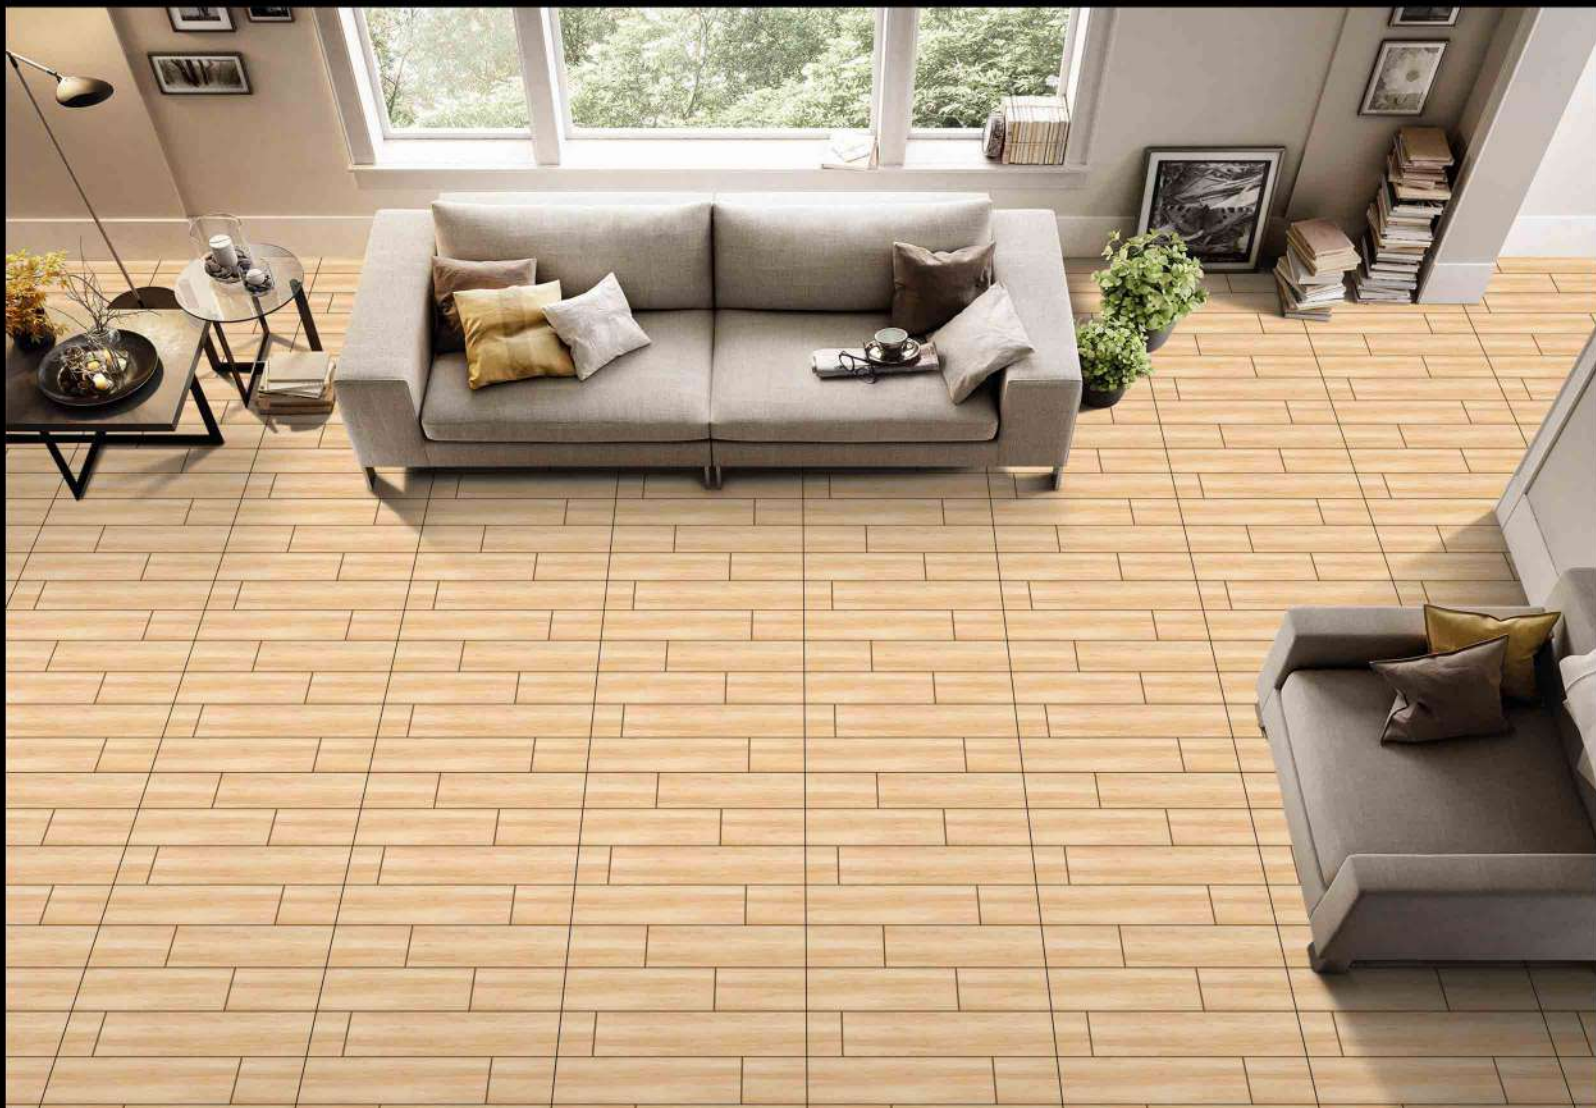

DIGITAL PORCELAIN  
600 mm X 600 mm

MATT FINISH

 **PARCOS**  
TILES LLP.

2041

1 FACES

**WOOD SERIES**

DIGITAL PORCELAIN  
600 mm X 600 mm

MATT FINISH