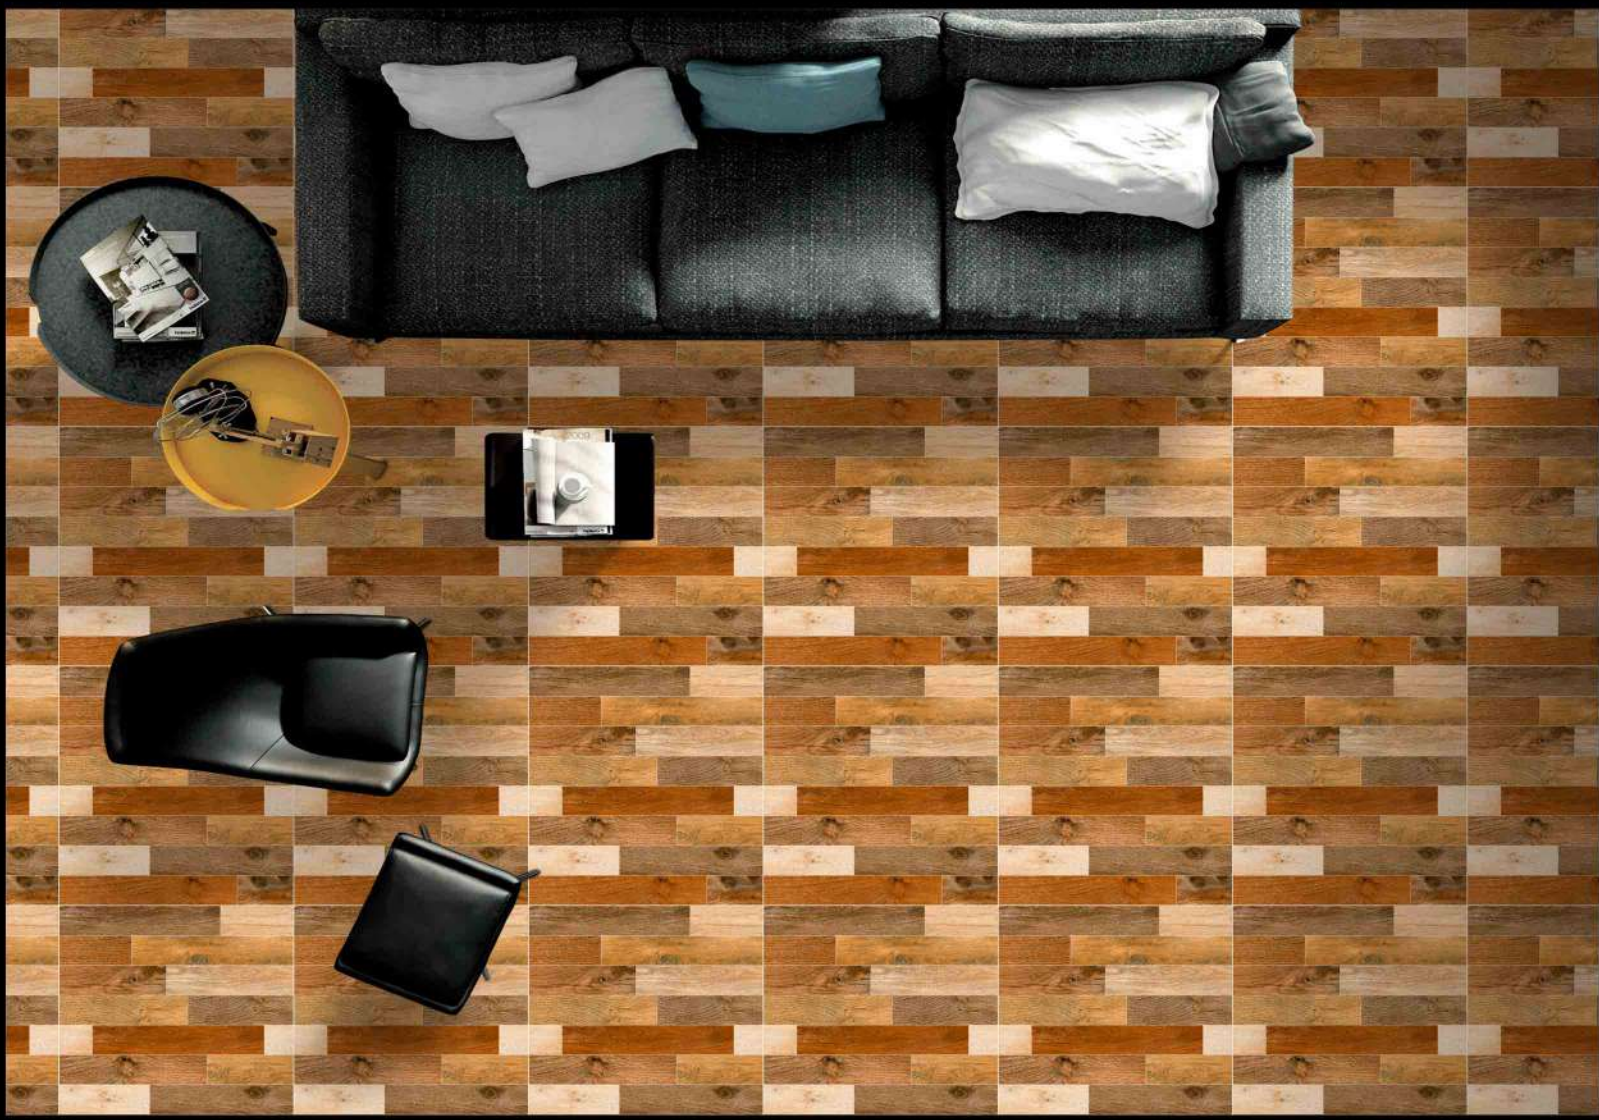

MATT FINISH

 **PARCOS**  
TILES LLP.

2055

1 FACES

**WOOD SERIES**

DIGITAL PORCELAIN  
600 mm X 600 mm

MATT FINISH

 **PARCOS**  
TILES LLP.