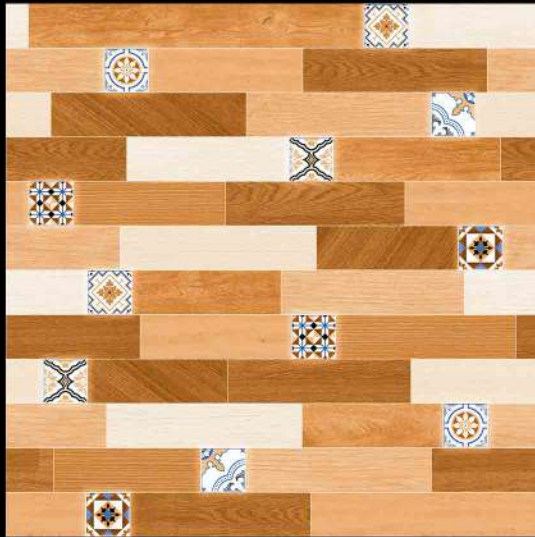

DIGITAL PORCELAIN
600 mm X 600 mm

MATT FINISH

PARCOS
TILES LLP.

2059