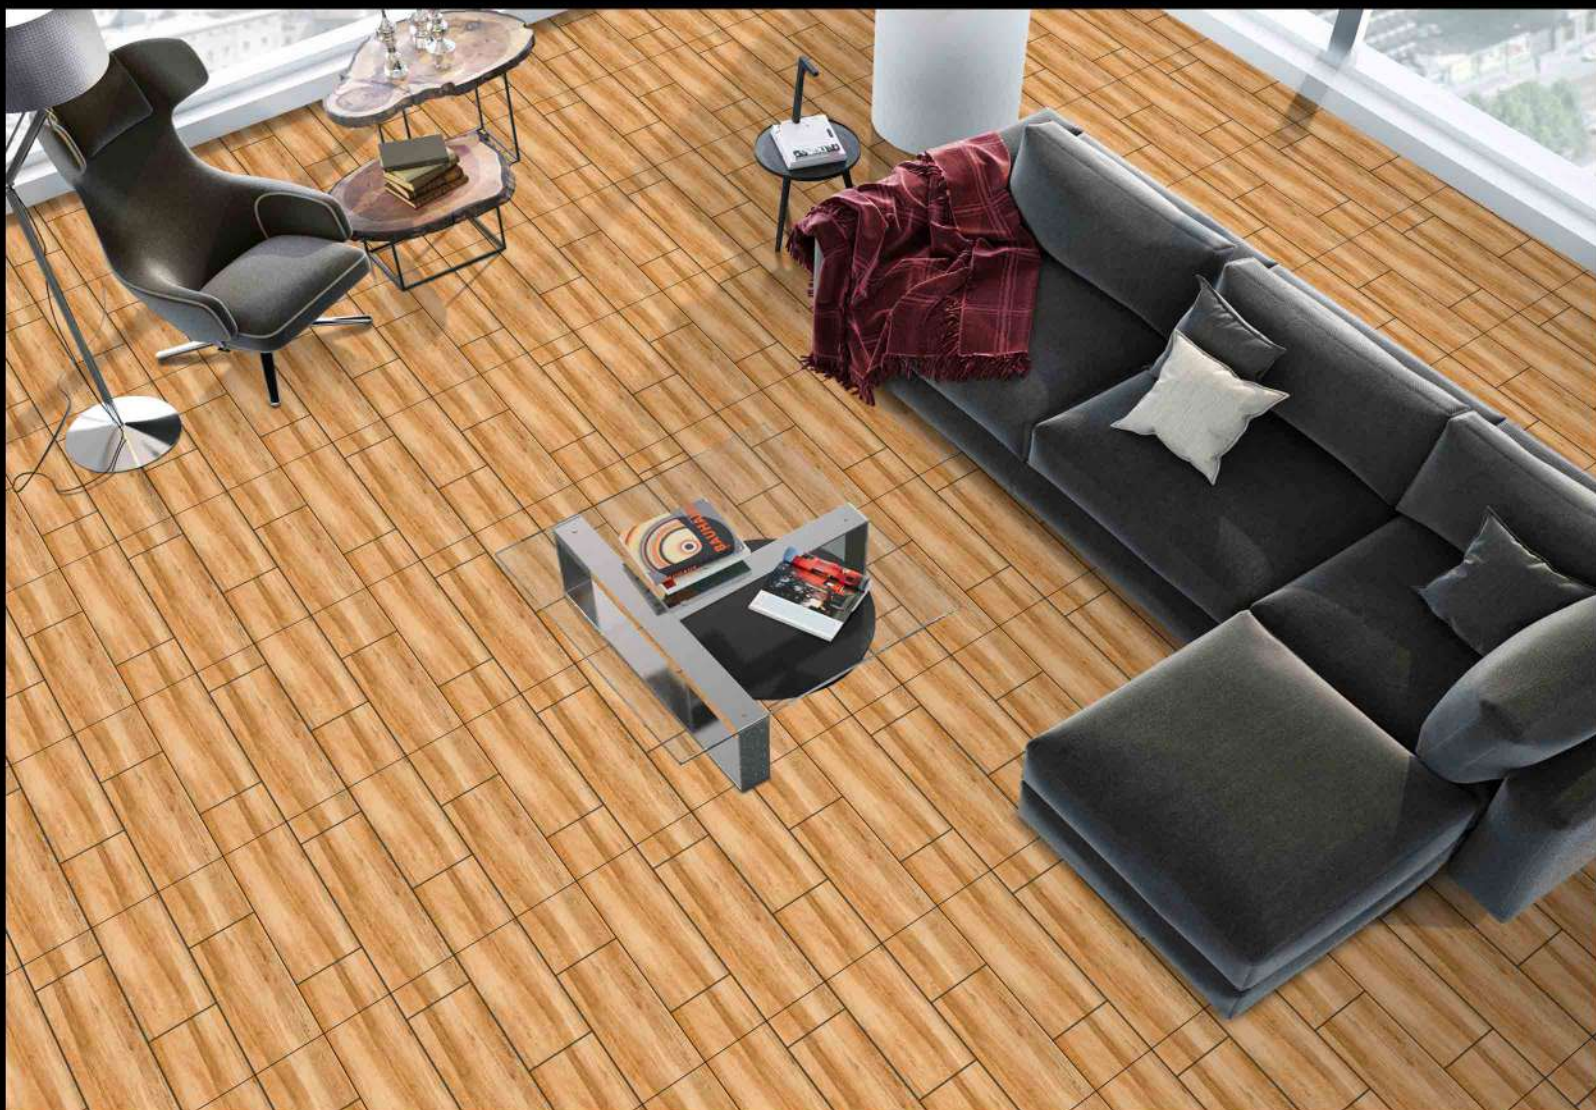

1 FACES

**WOOD SERIES**

DIGITAL PORCELAIN  
600 mm X 600 mm

MATT FINISH

 **PARCOS**  
TILES LLP.

2040

1 FACES

**WOOD SERIES**