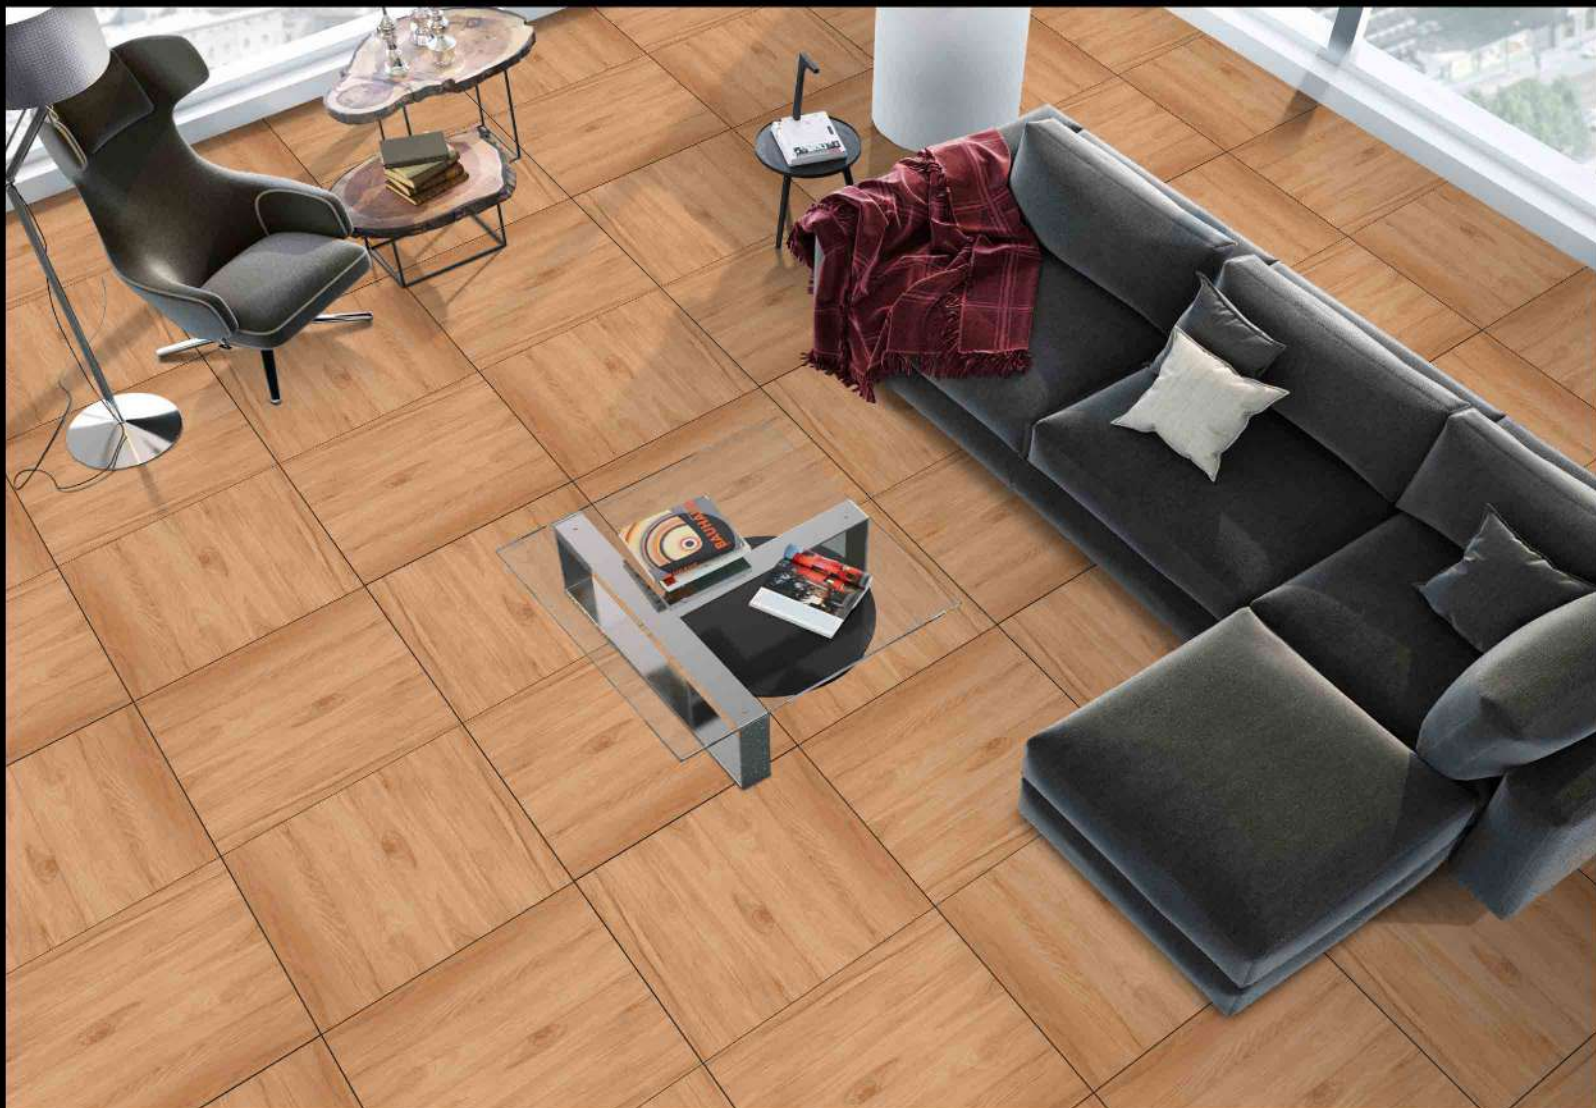

1 FACES

WOOD SERIES