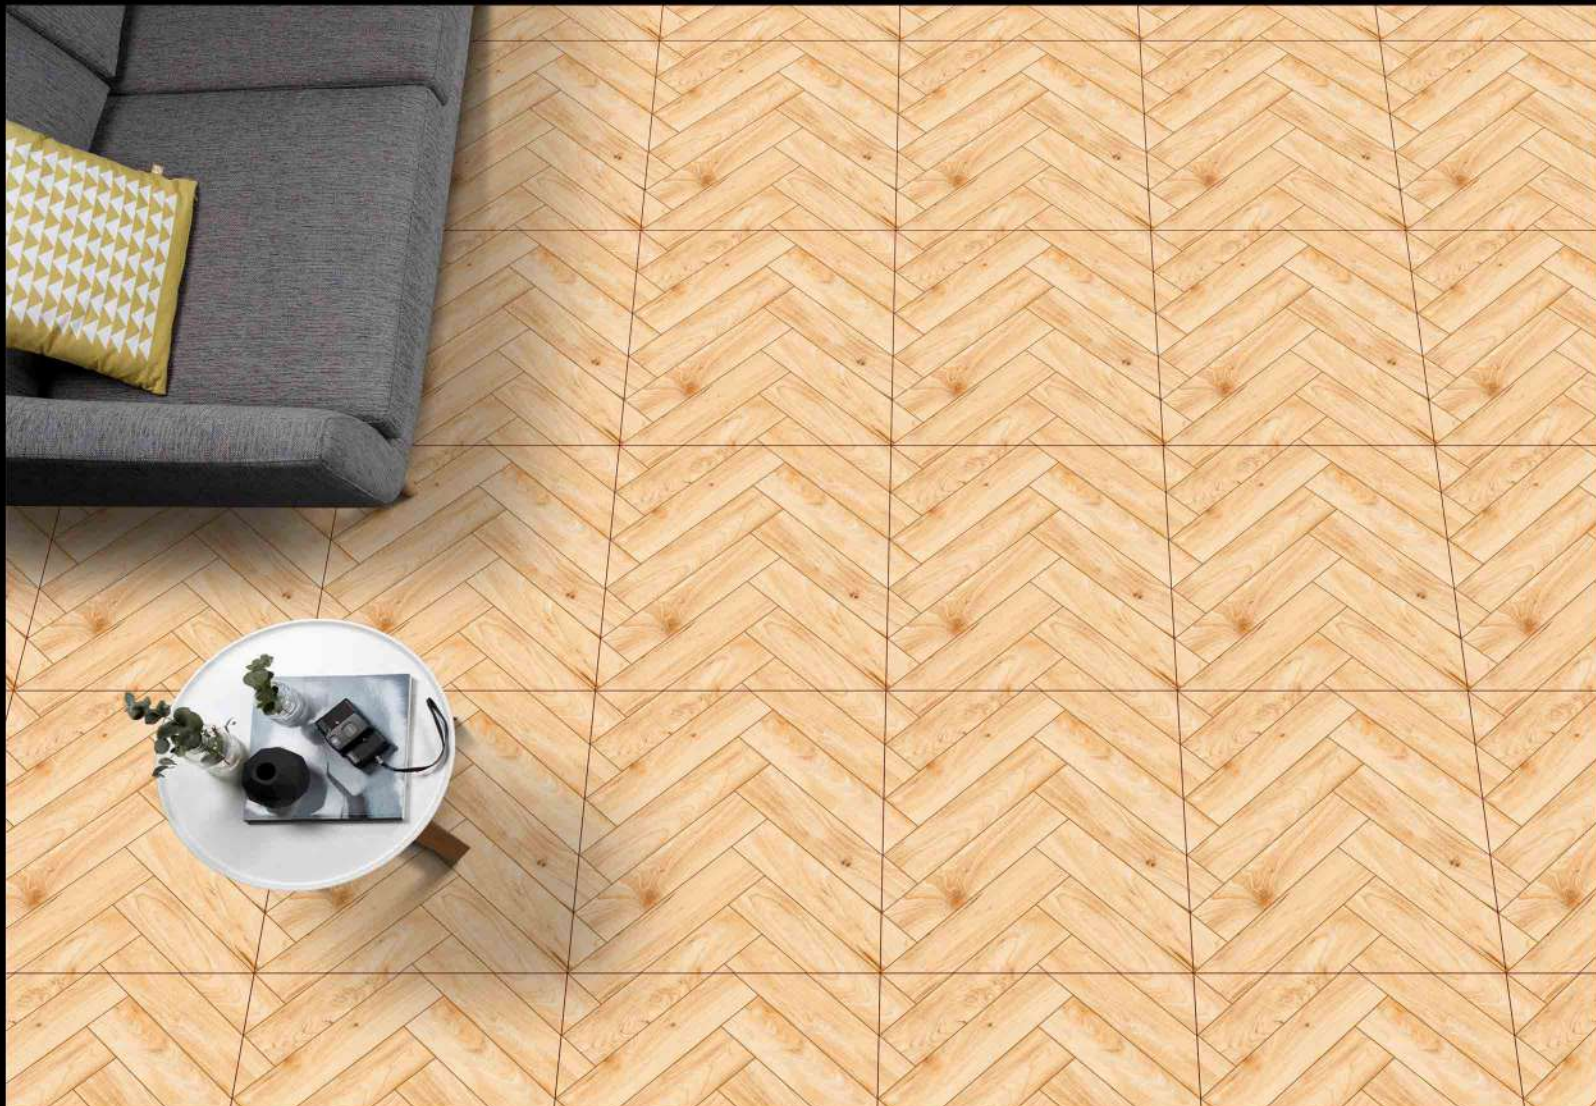

1 FACES

**WOOD SERIES**

DIGITAL PORCELAIN  
600 mm X 600 mm

MATT FINISH

2080

1 FACES

WOOD SERIES

DIGITAL PORCELAIN  
600 mm X 600 mm