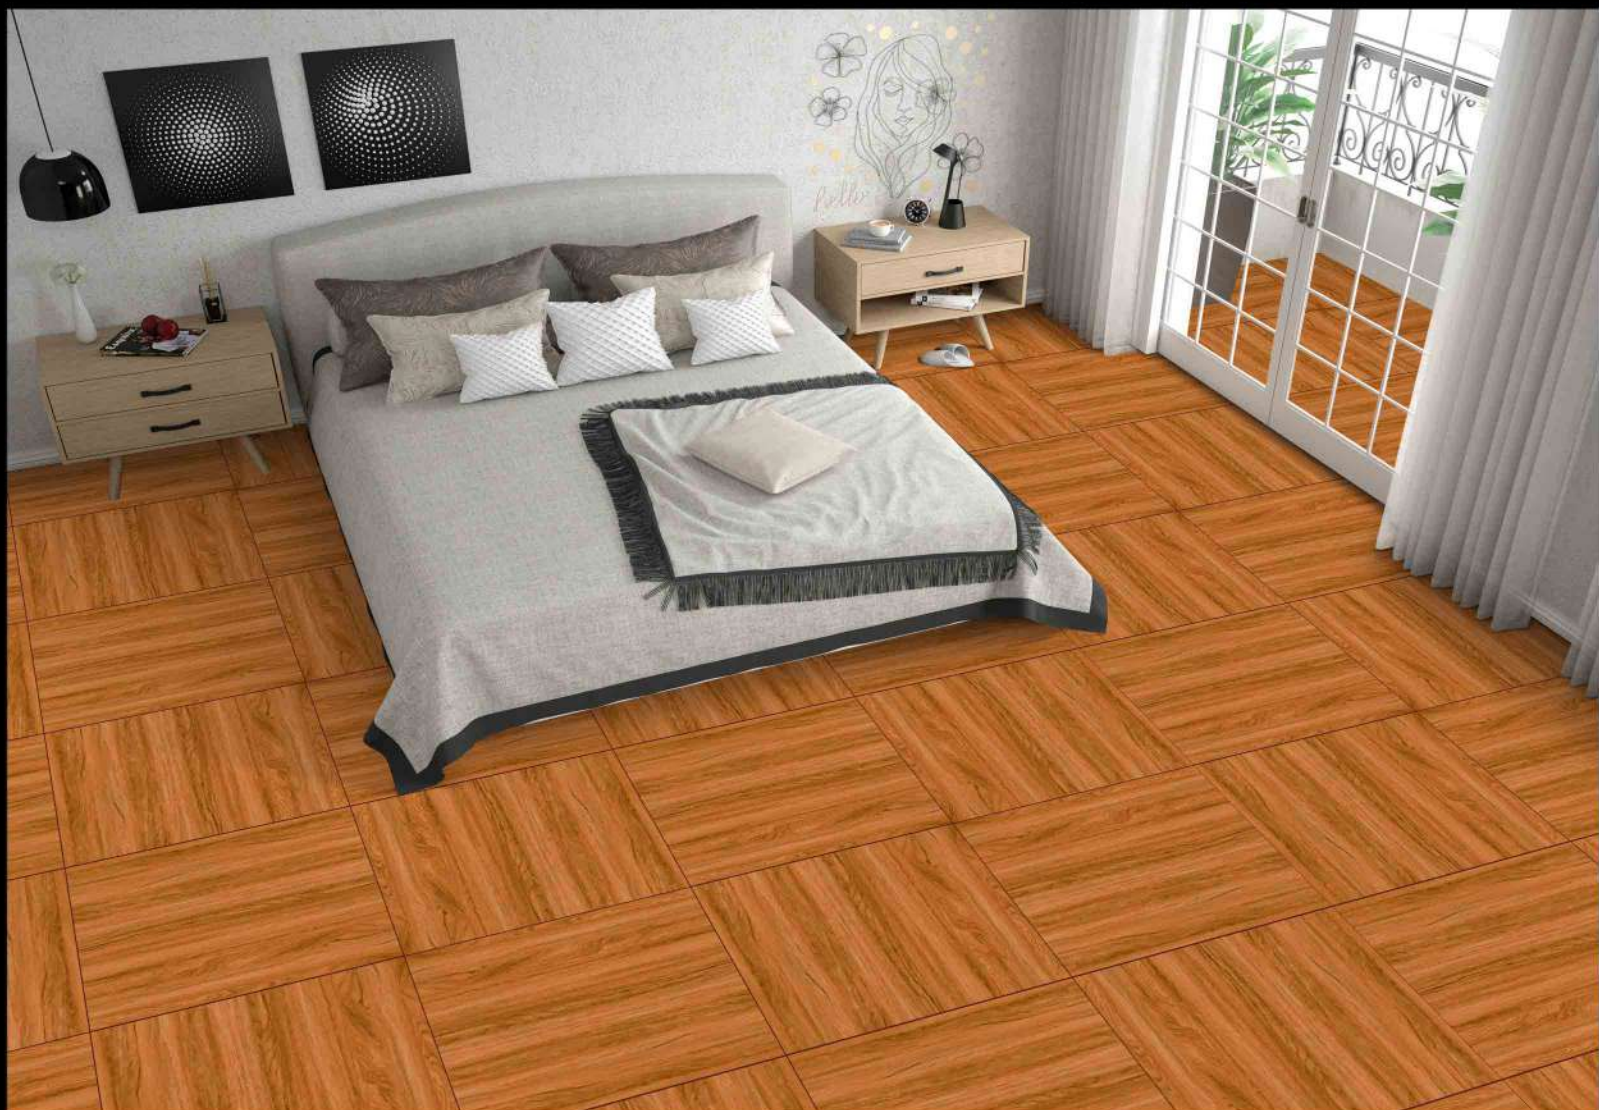

1 FACES

WOOD SERIES