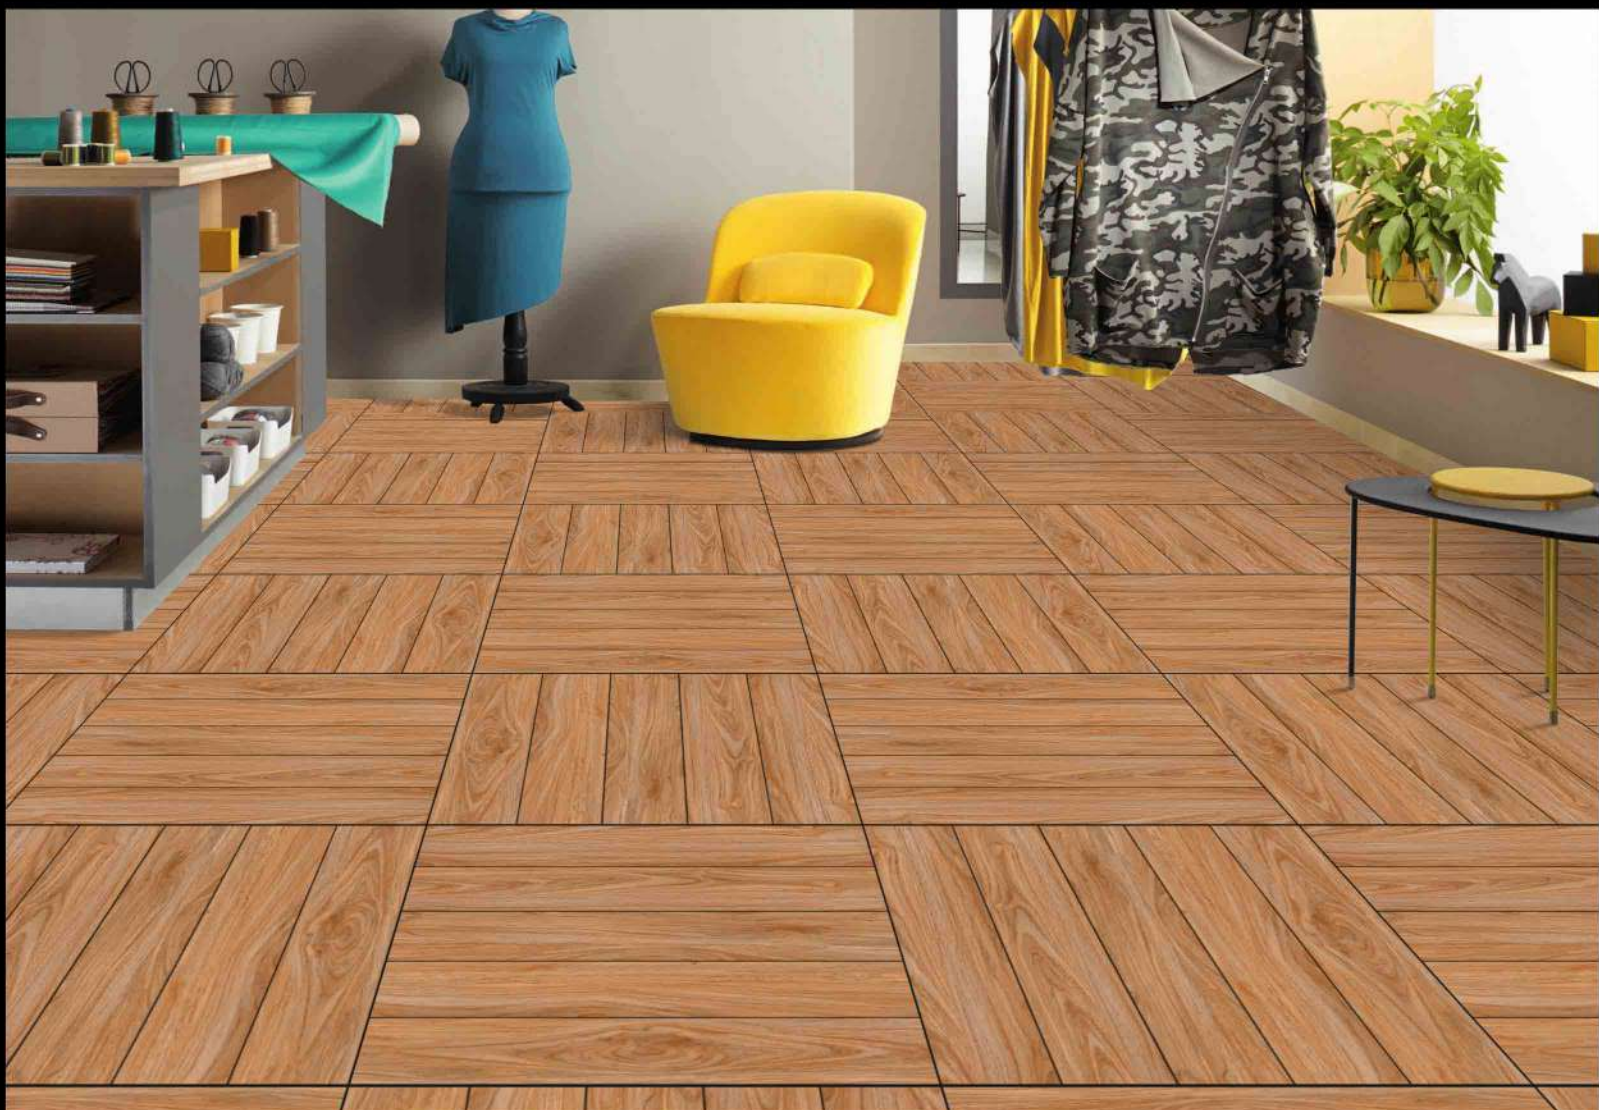

1 FACES

WOOD SERIES