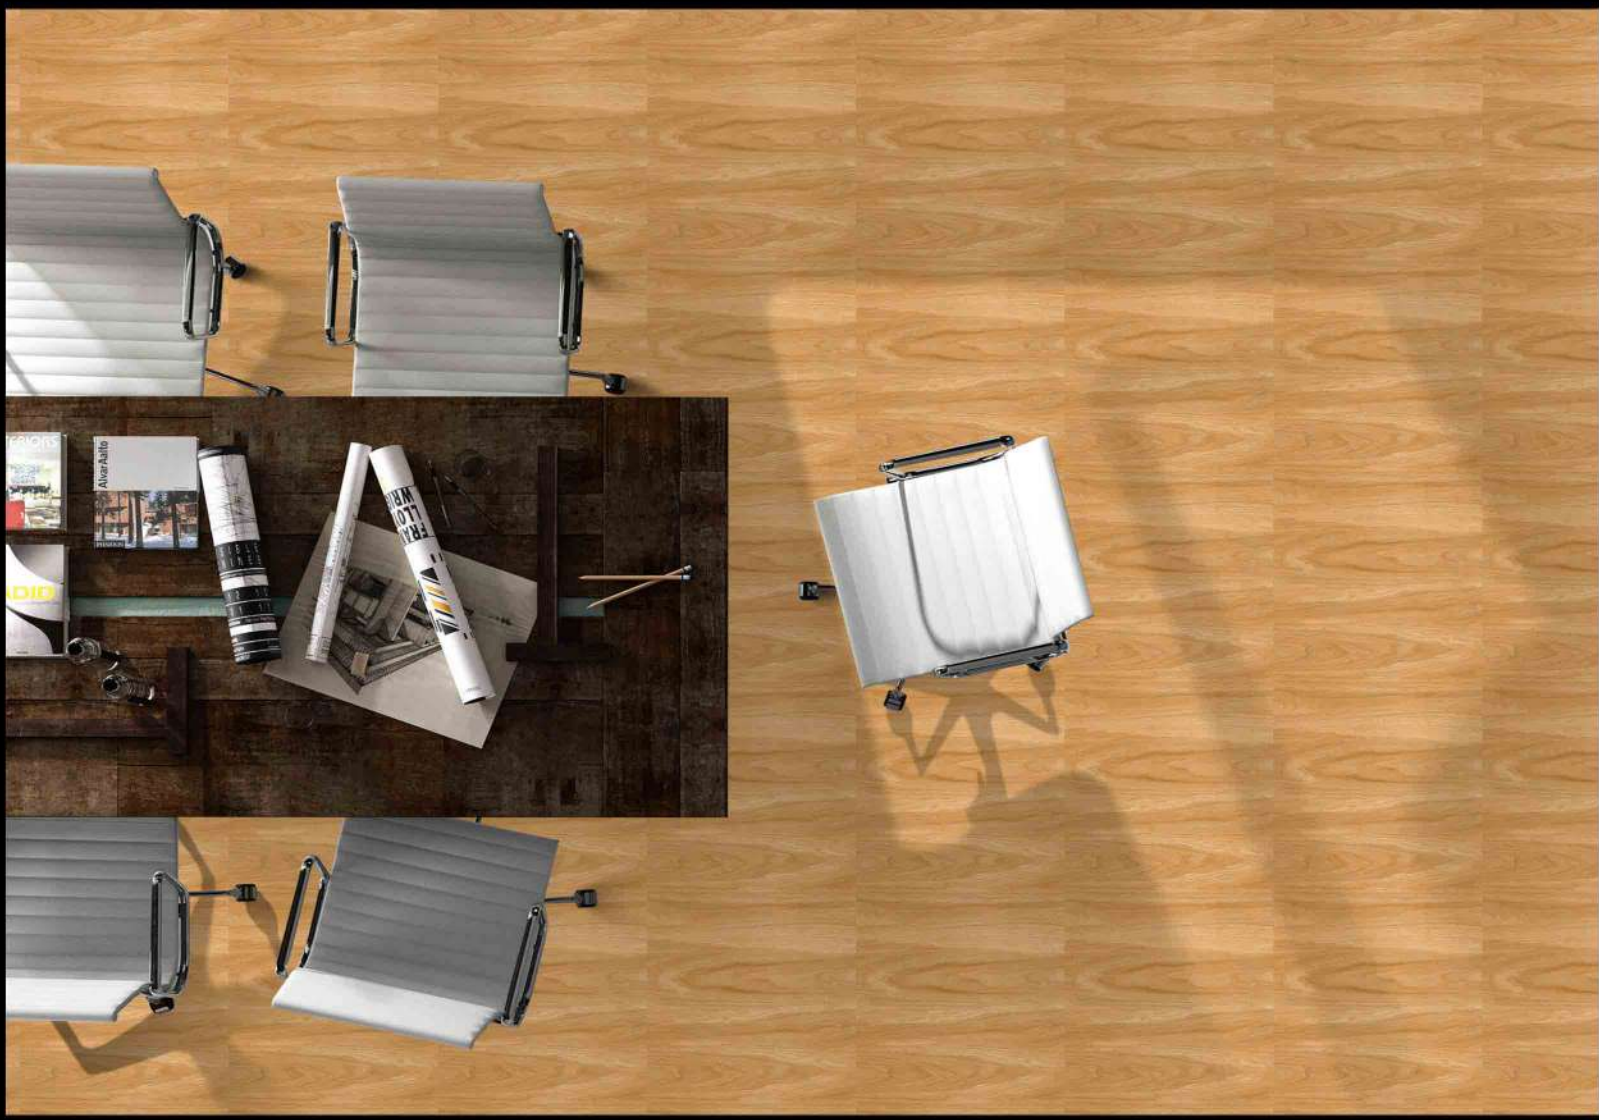

MATT FINISH

1512

1 FACES

WOOD SERIES

DIGITAL PORCELAIN
600 mm X 600 mm

MATT FINISH

1530

1 FACES