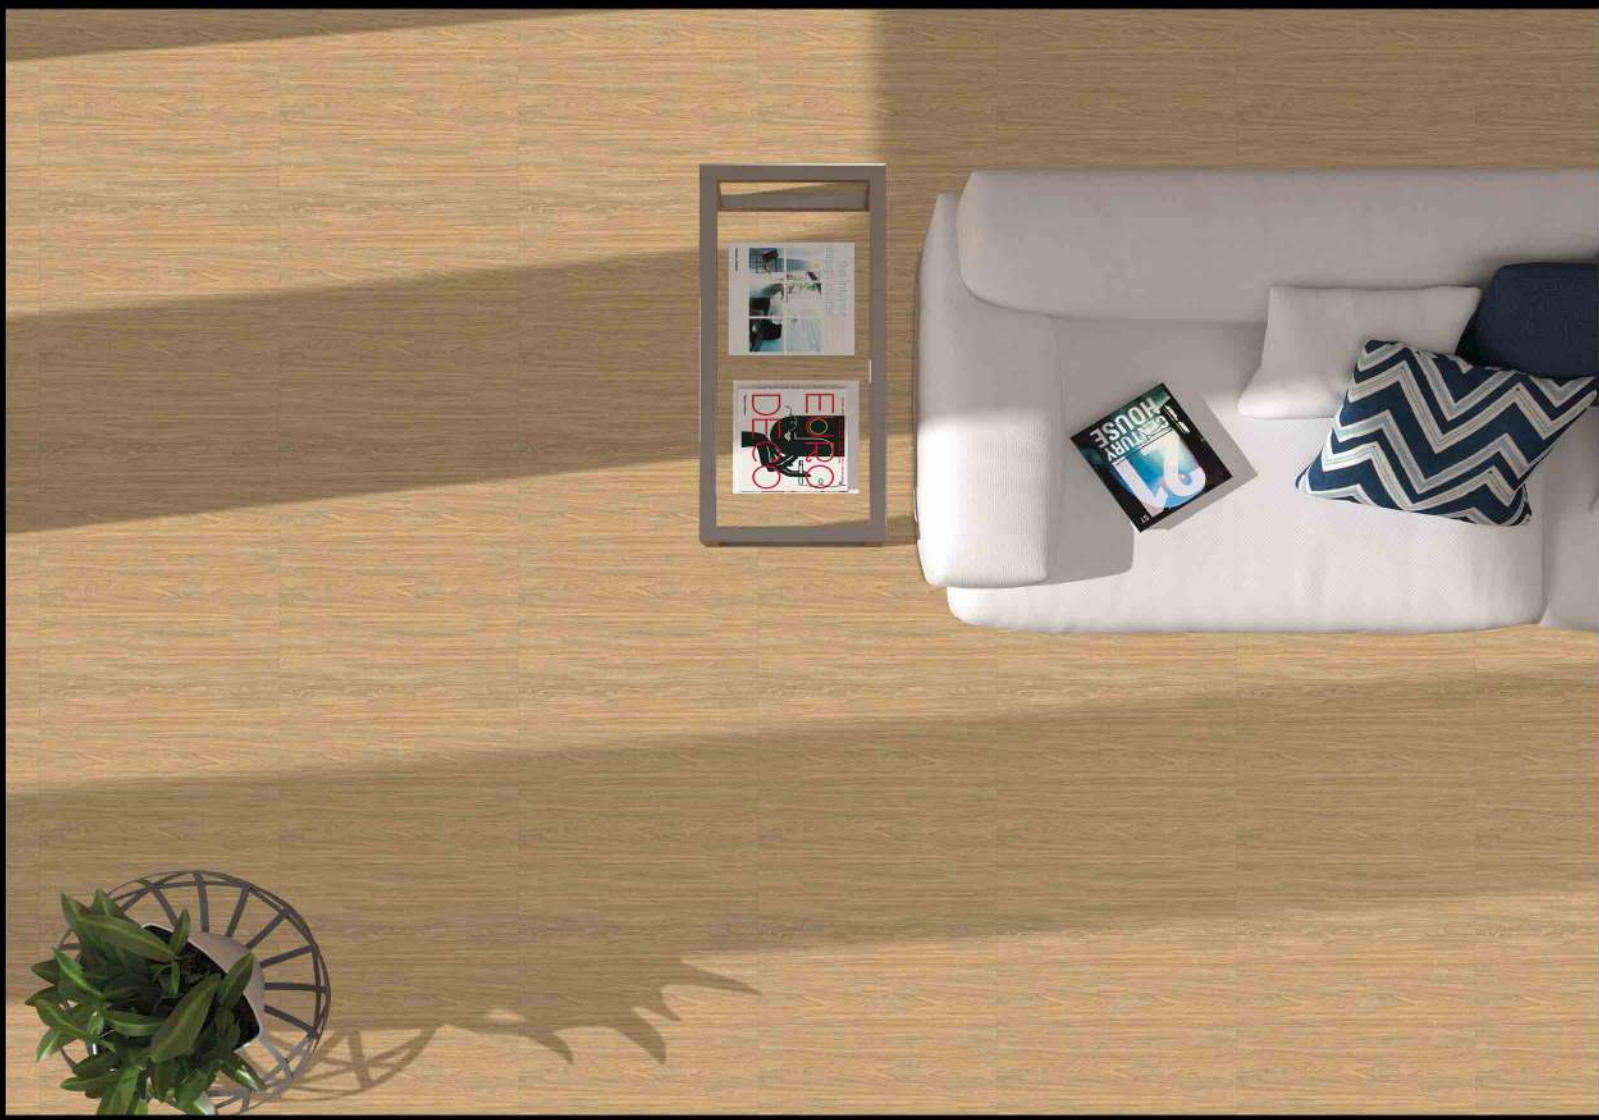

1 FACES

WOOD SERIES

DIGITAL PORCELAIN
600 mm X 600 mm

MATT FINISH

1435

**PARCOS**
TILES LLP.

1 FACES

WOOD SERIES