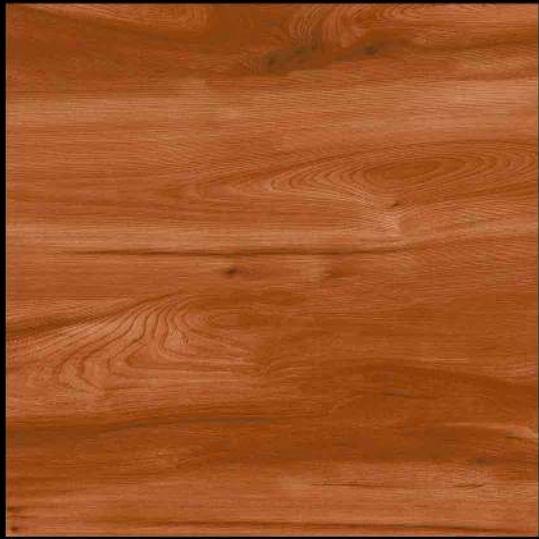

1 FACES

WOOD SERIES

DIGITAL PORCELAIN
600 mm X 600 mm

MATT FINISH

1661

1 FACES

WOOD SERIES

DIGITAL PORCELAIN
600 mm X 600 mm