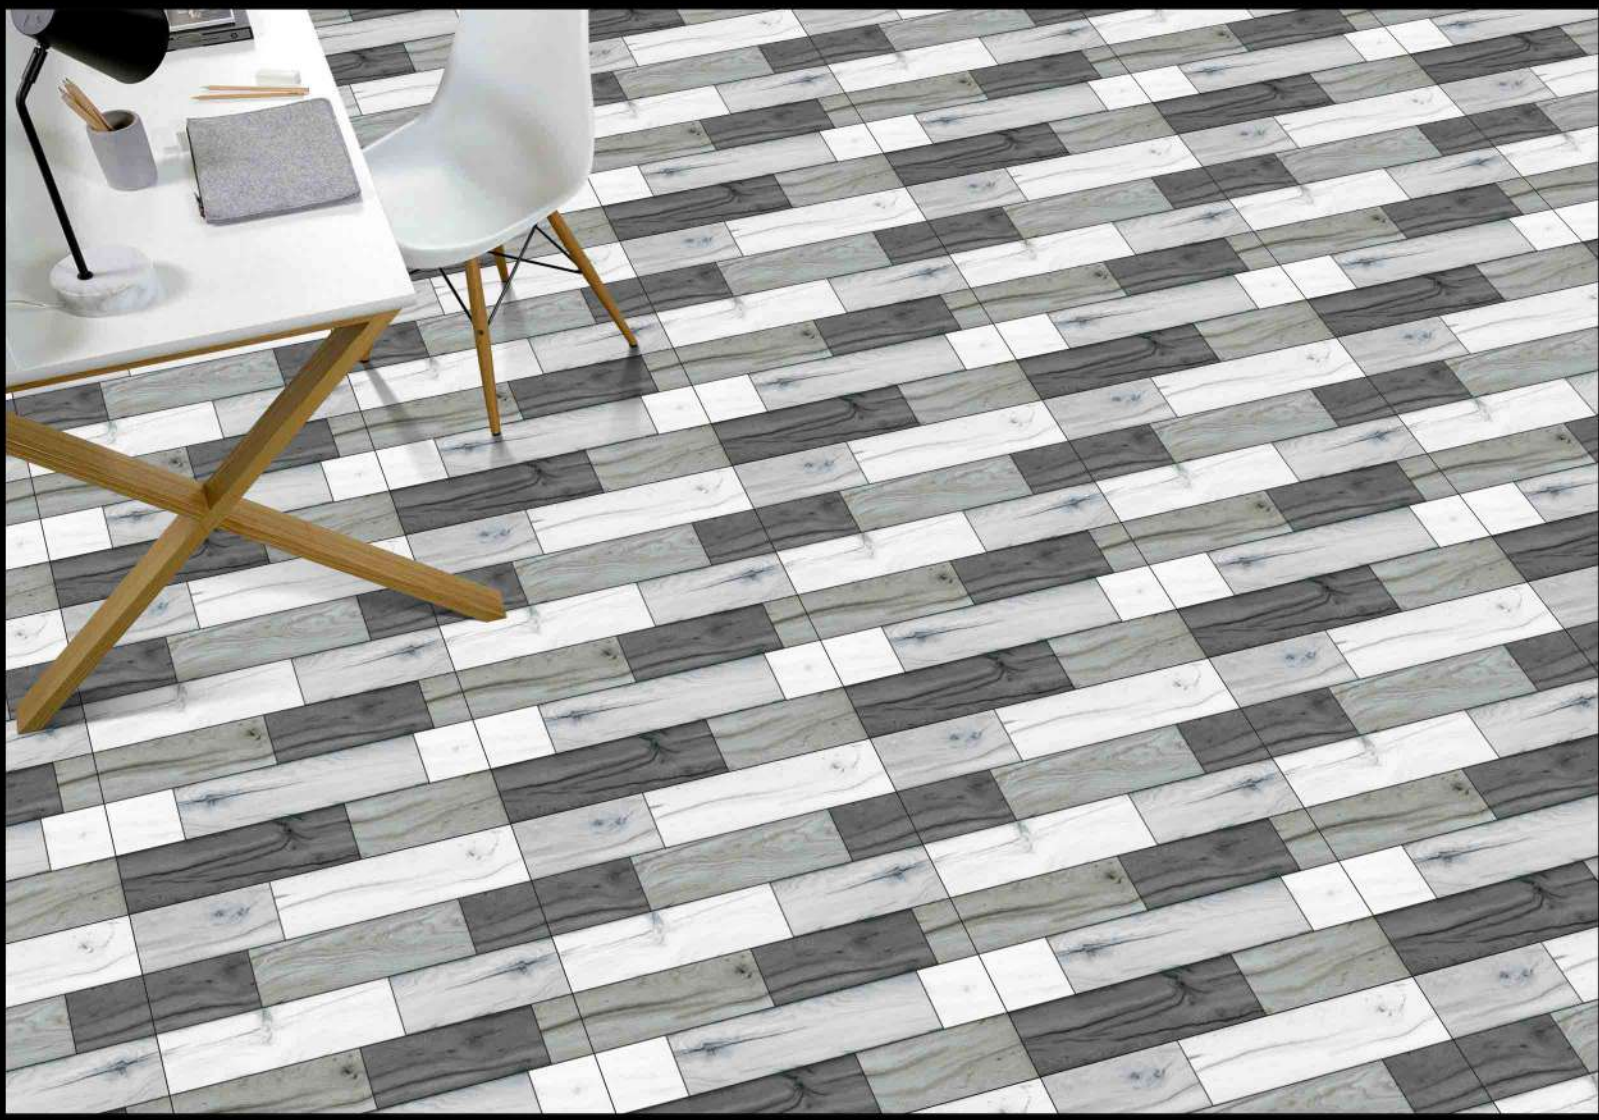

MATT FINISH

1706

1 FACES

WOOD SERIES

DIGITAL PORCELAIN
600 mm X 600 mm

MATT FINISH

1709

1 FACES