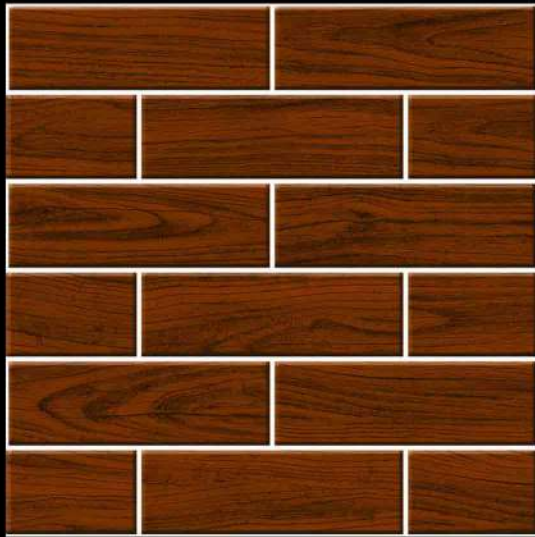

DIGITAL PORCELAIN
600 mm X 600 mm

MATT FINISH

1320

1 FACES

WOOD SERIES