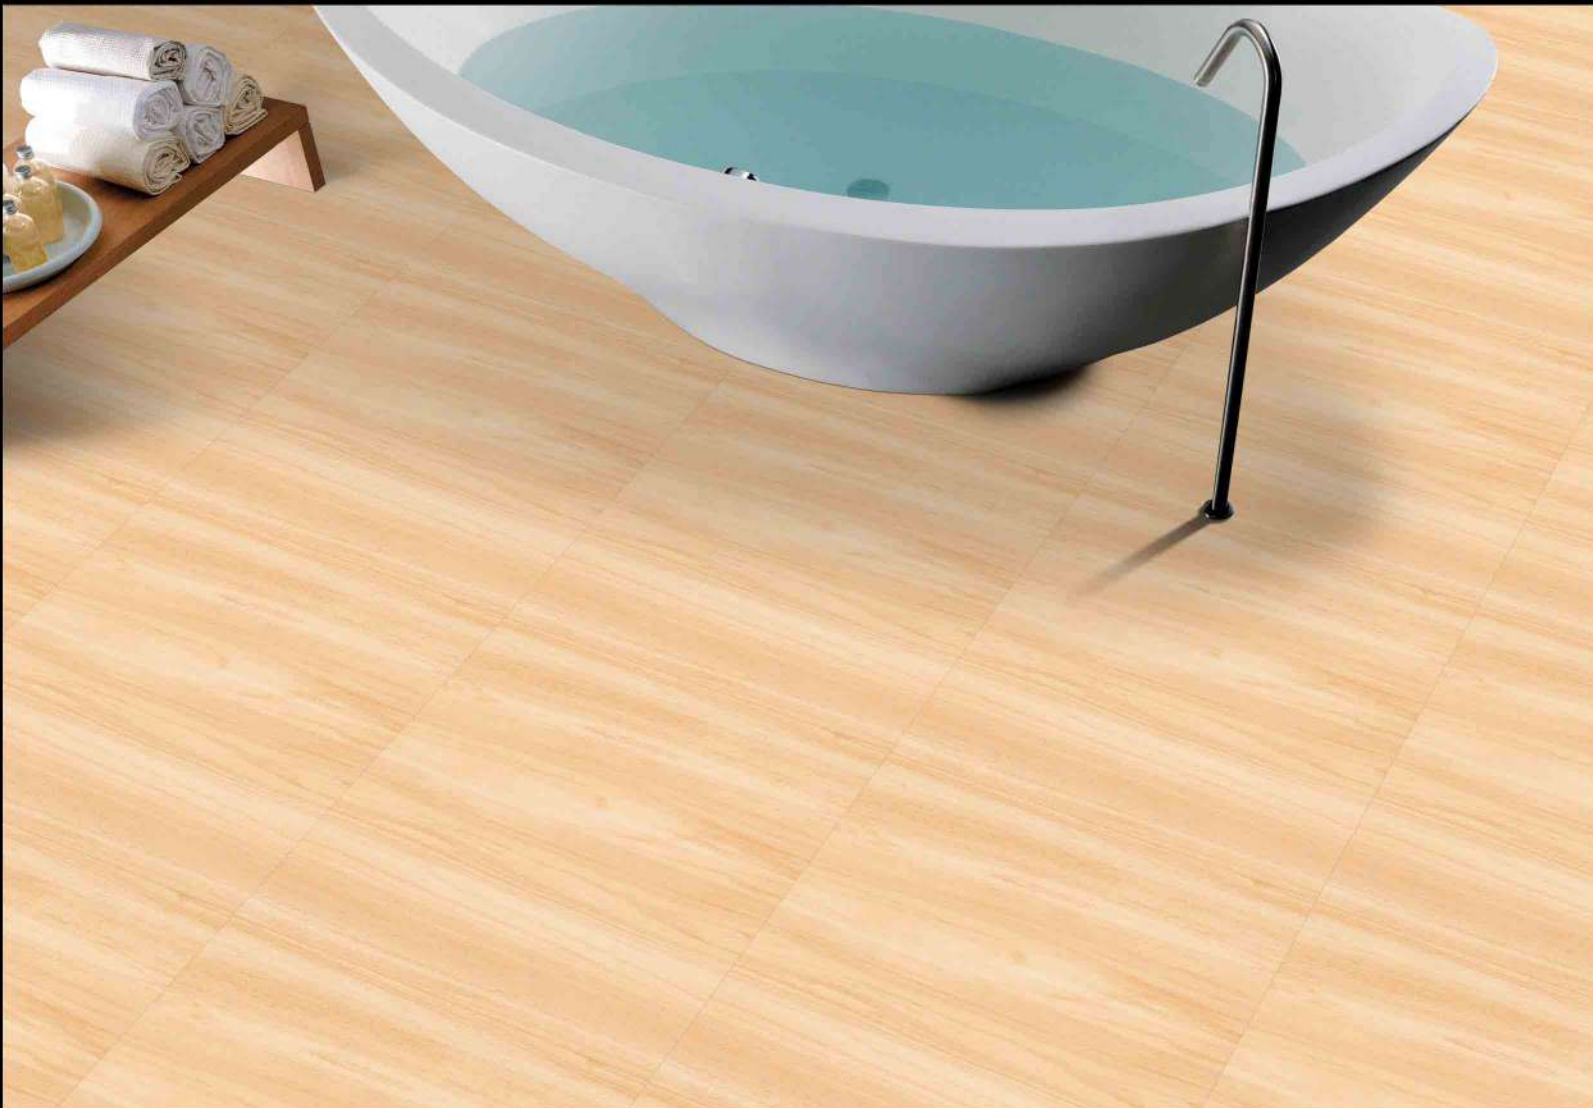

1 FACES

WOOD SERIES