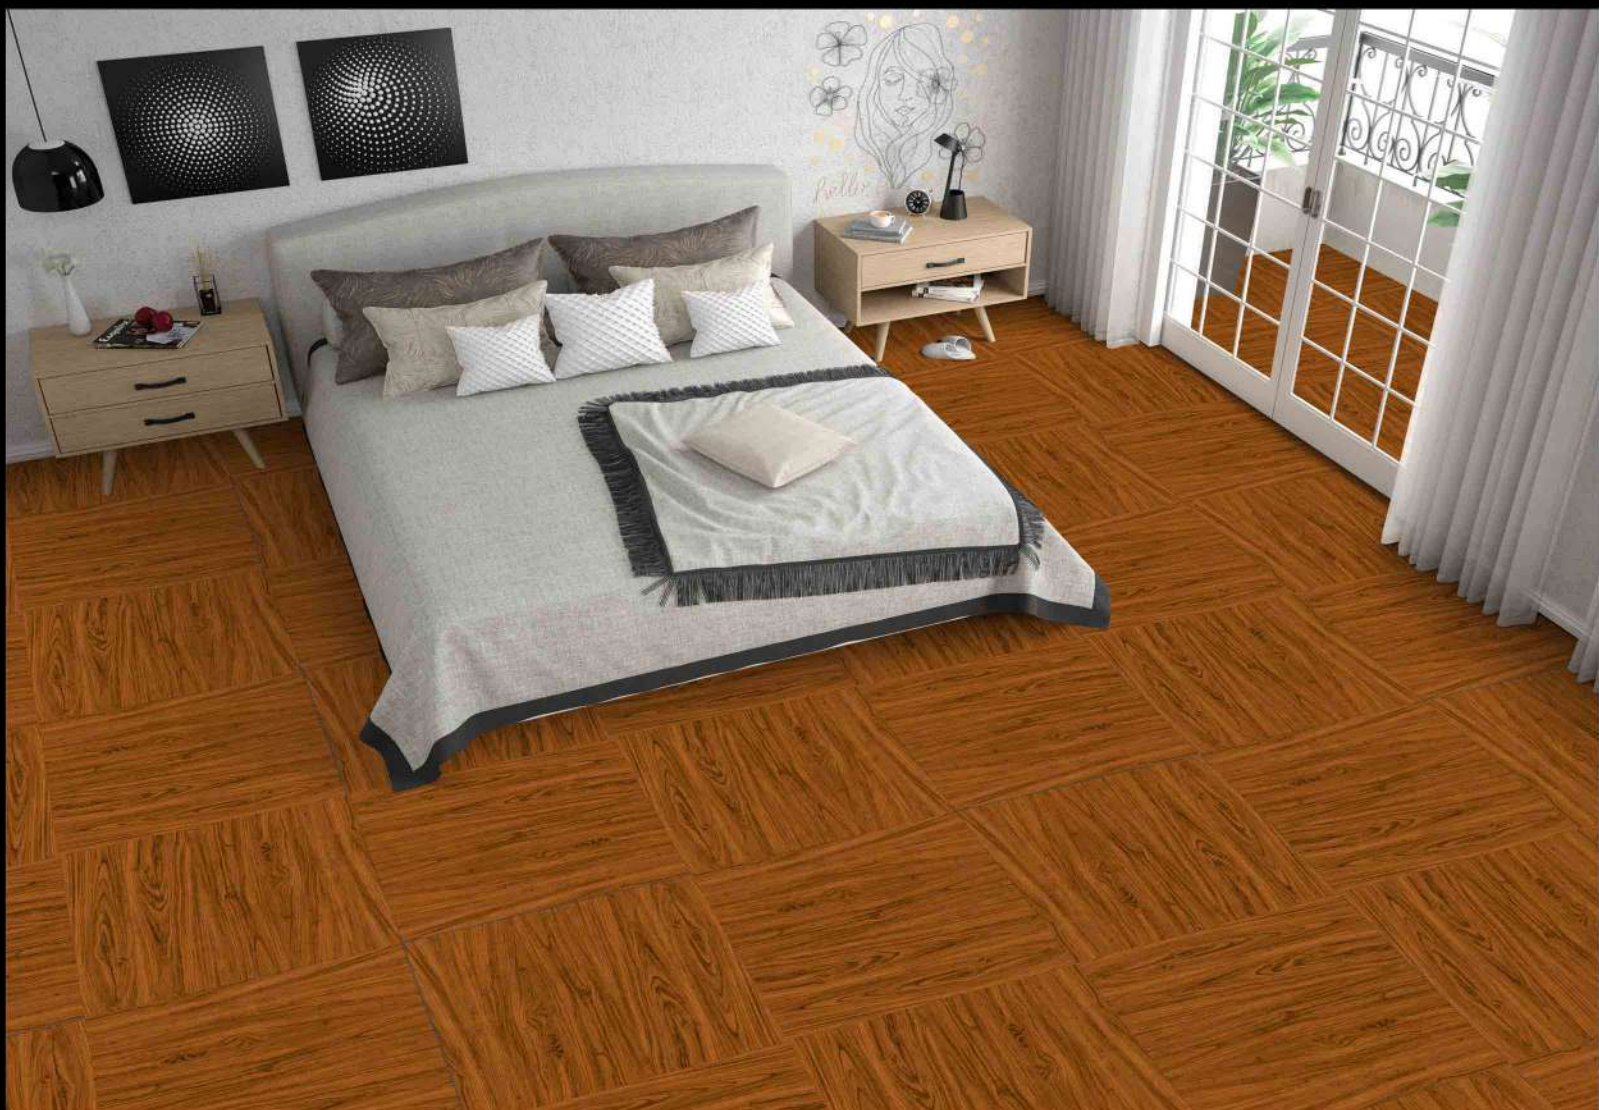

1 FACES

WOOD SERIES

DIGITAL PORCELAIN
600 mm X 600 mm

MATT FINISH

1306

1 FACES

WOOD SERIES

DIGITAL PORCELAIN
600 mm X 600 mm