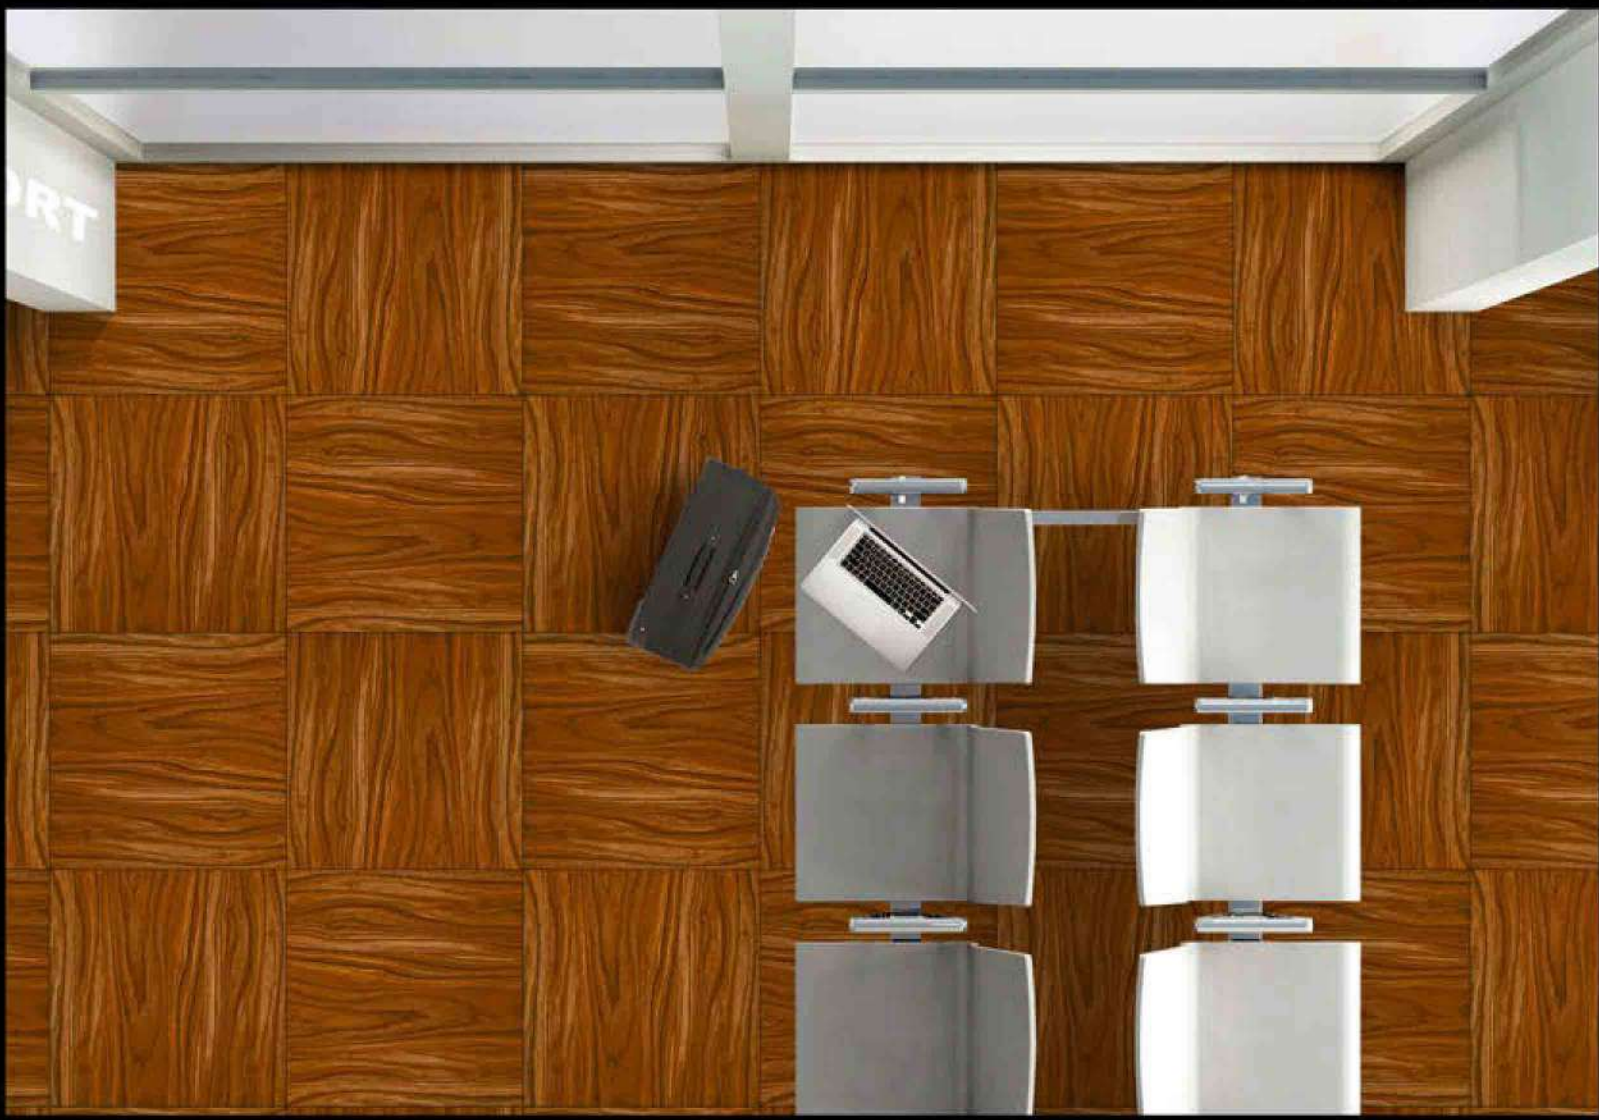

WOOD SERIES

DIGITAL PORCELAIN
600 mm X 600 mm

MATT FINISH

1598

1 FACES

WOOD SERIES

DIGITAL PORCELAIN
600 mm X 600 mm

MATT FINISH