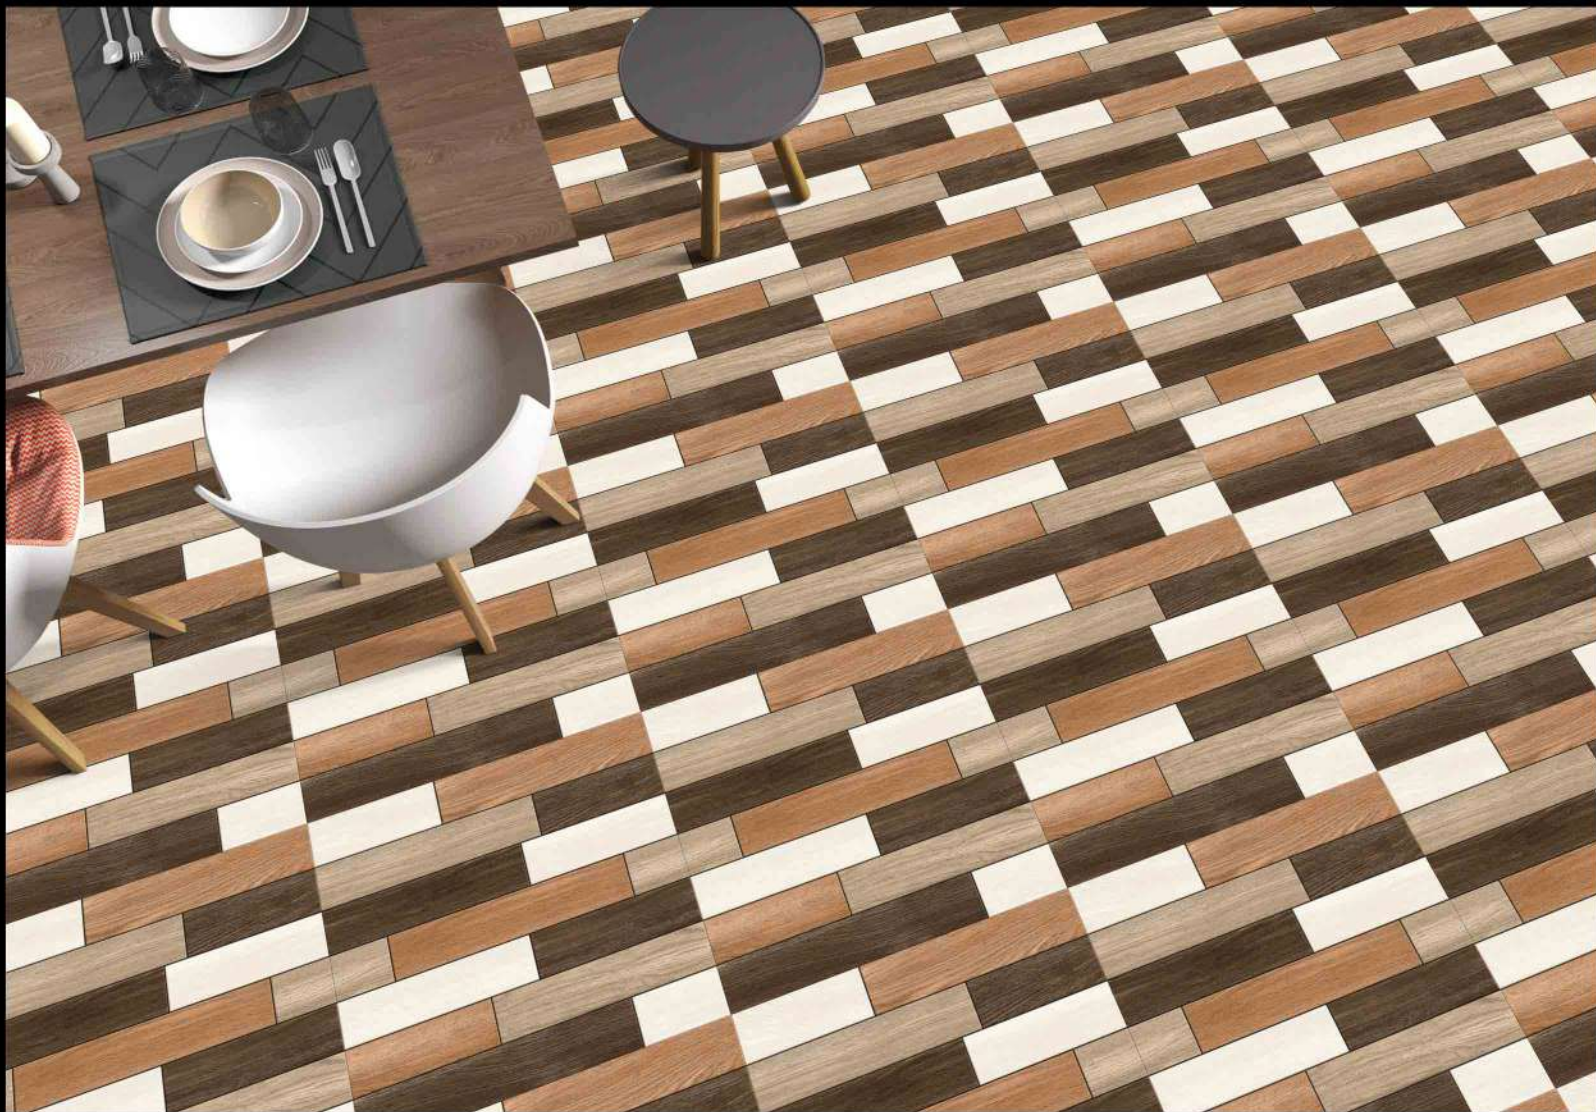

600x600mm

PORCELAIN TILES

DIGITAL PORCELAIN
600 mm X 600 mm

MATT FINISH

1044

1 FACES

WOOD SERIES

DIGITAL PORCELAIN
600 mm X 600 mm