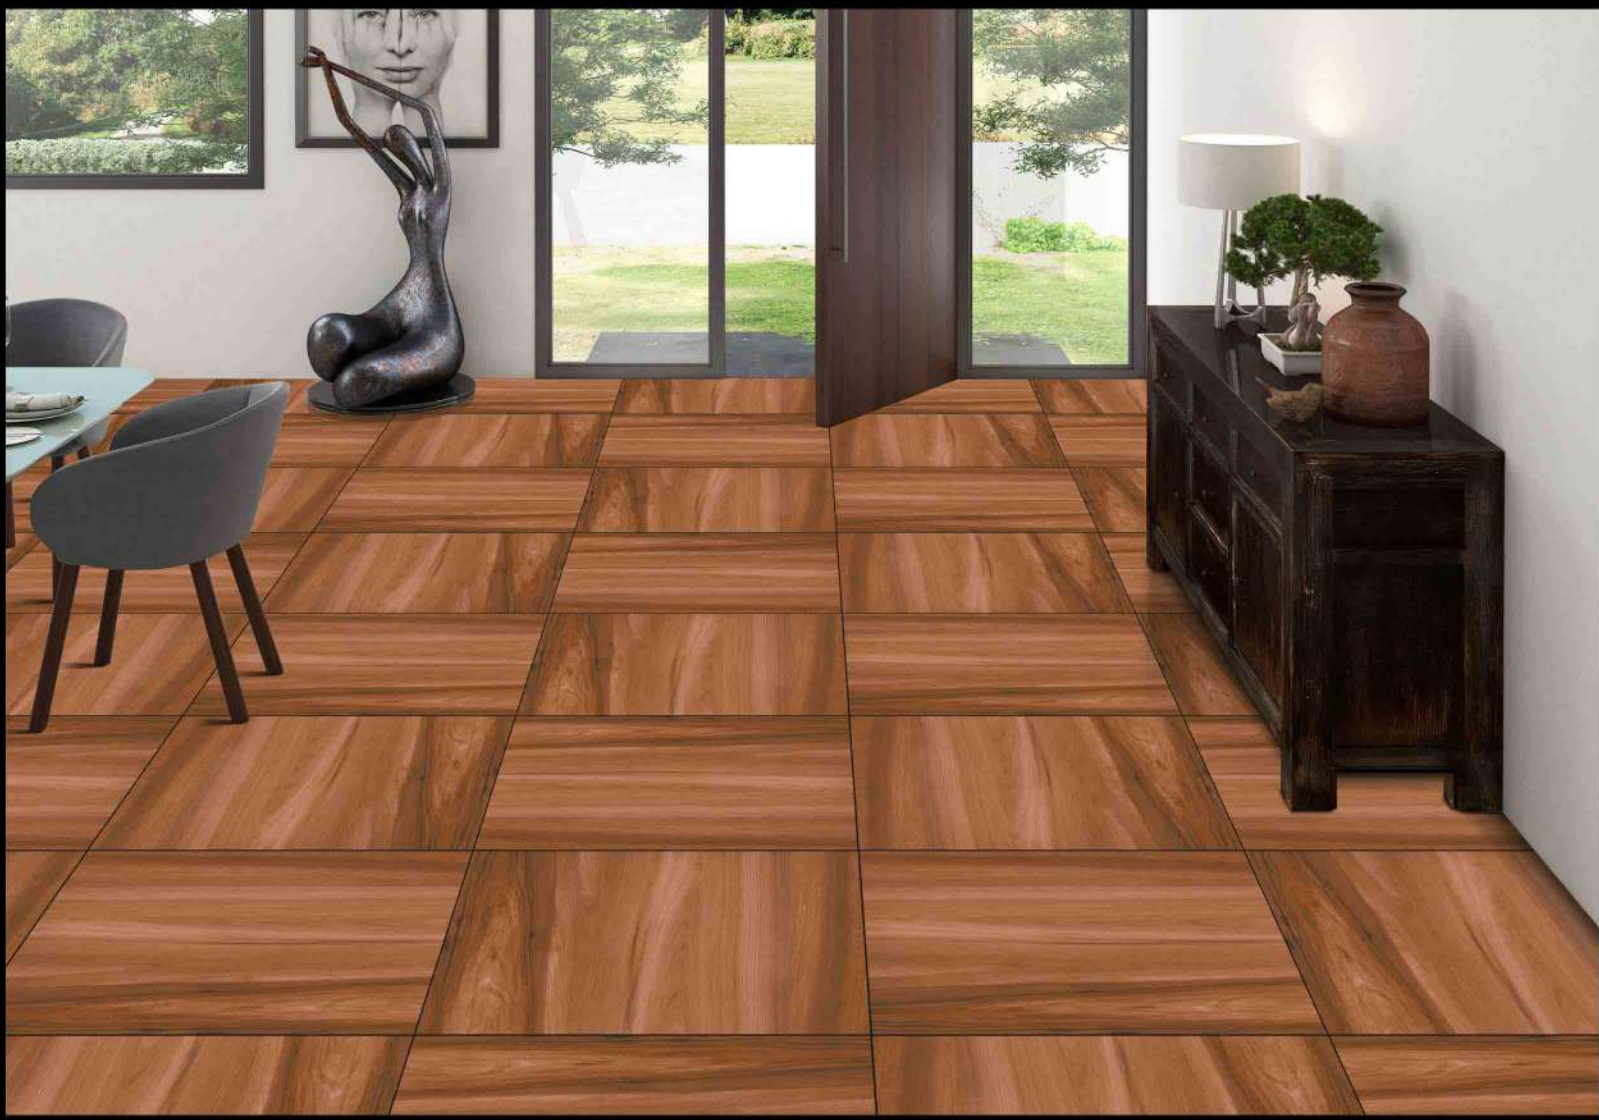

5 FACES

WOOD SERIES