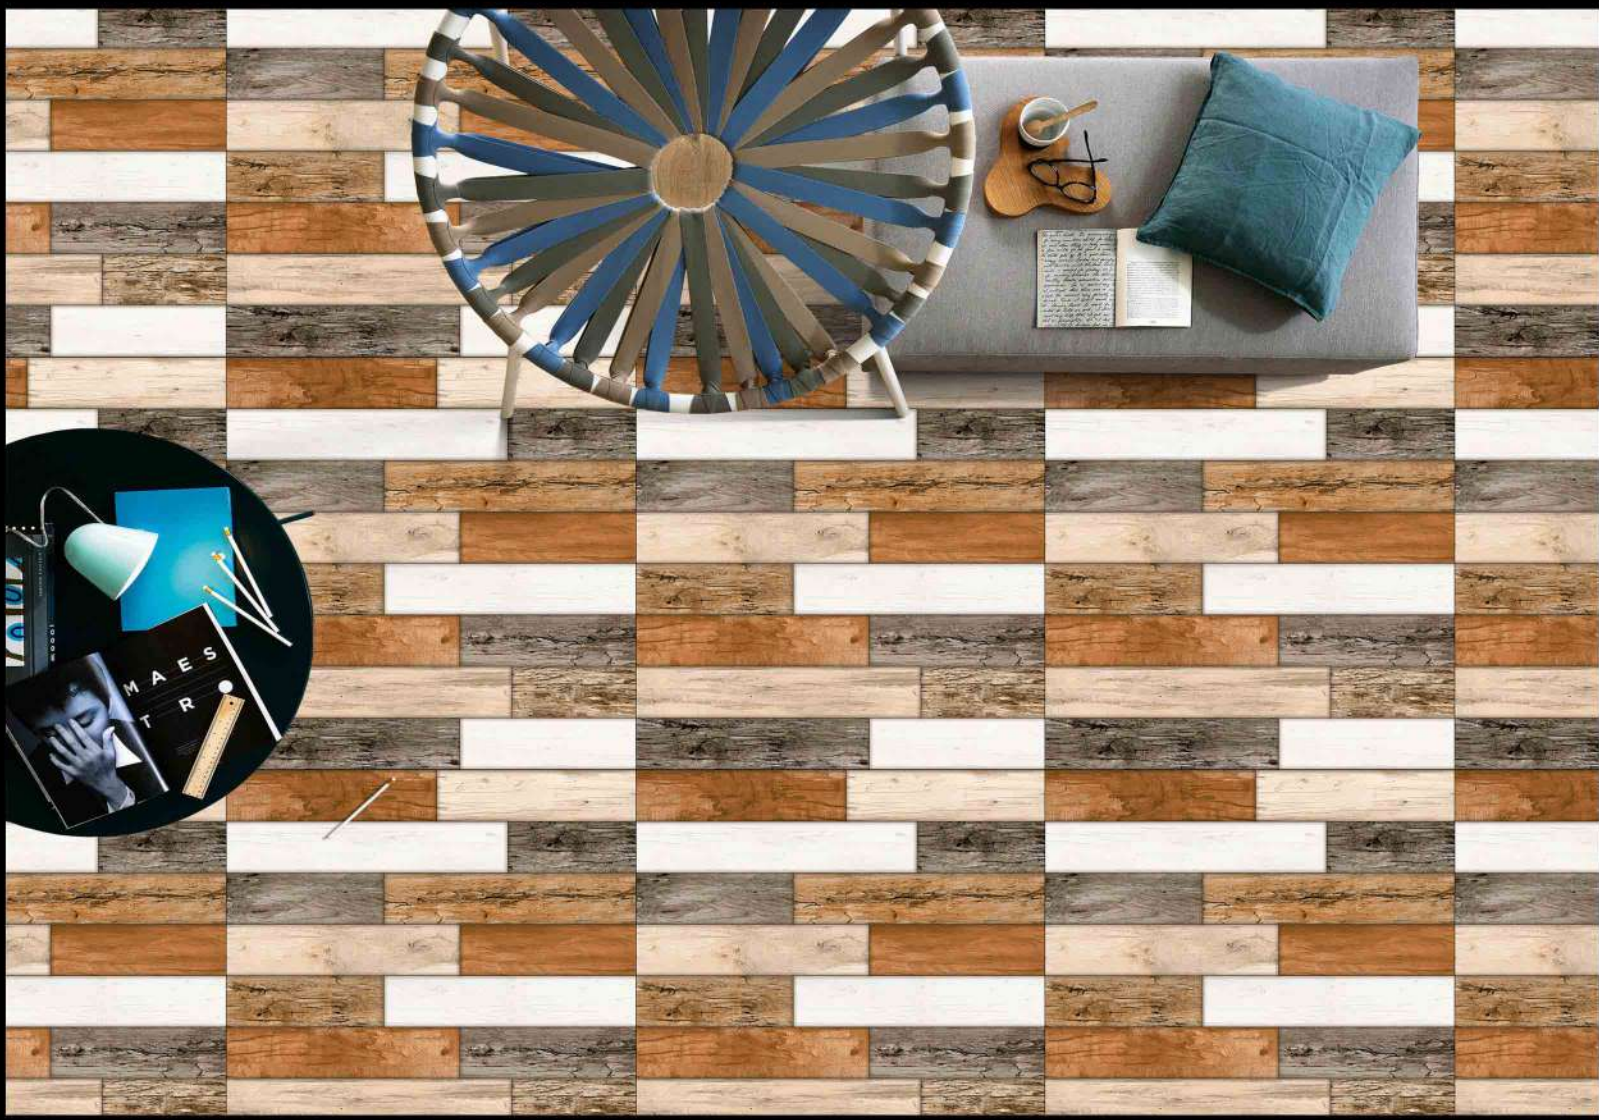

1 FACES

WOOD SERIES

DIGITAL PORCELAIN
600 mm X 600 mm

MATT FINISH

1586

1 FACES

WOOD SERIES

DIGITAL PORCELAIN
600 mm X 600 mm