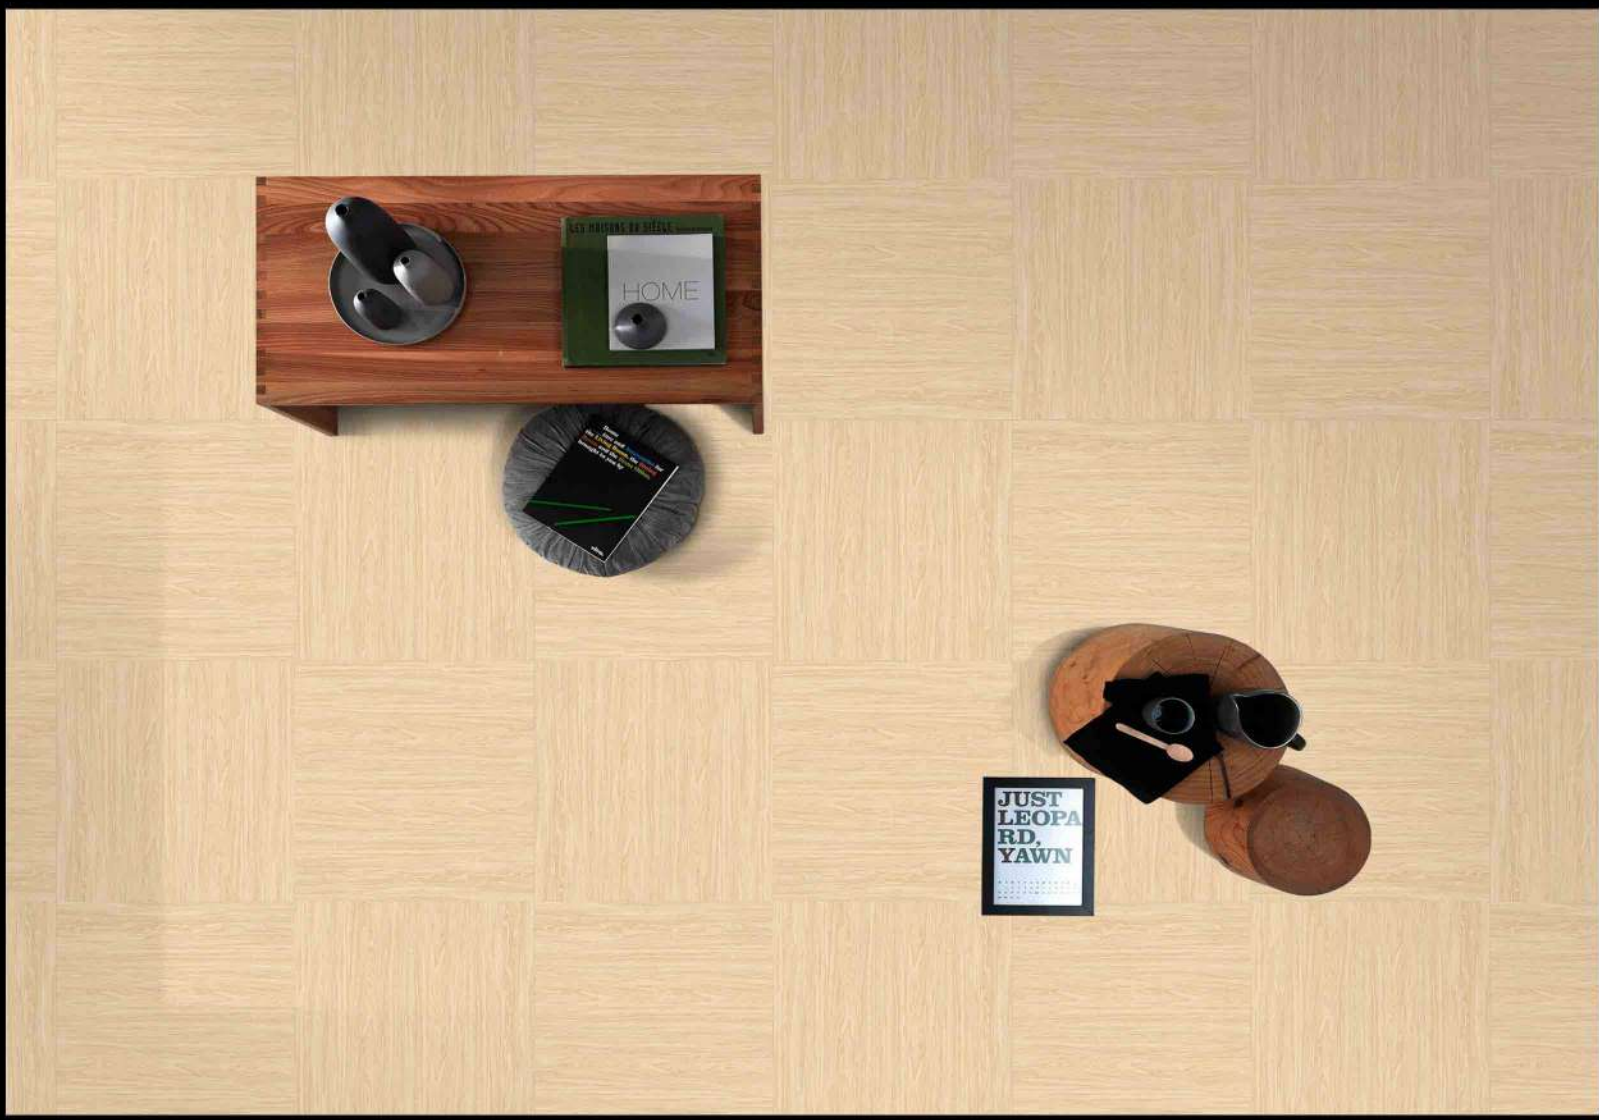

DIGITAL PORCELAIN
600 mm X 600 mm

MATT FINISH

1436

1 FACES

WOOD SERIES

DIGITAL PORCELAIN
600 mm X 600 mm

MATT FINISH

1440