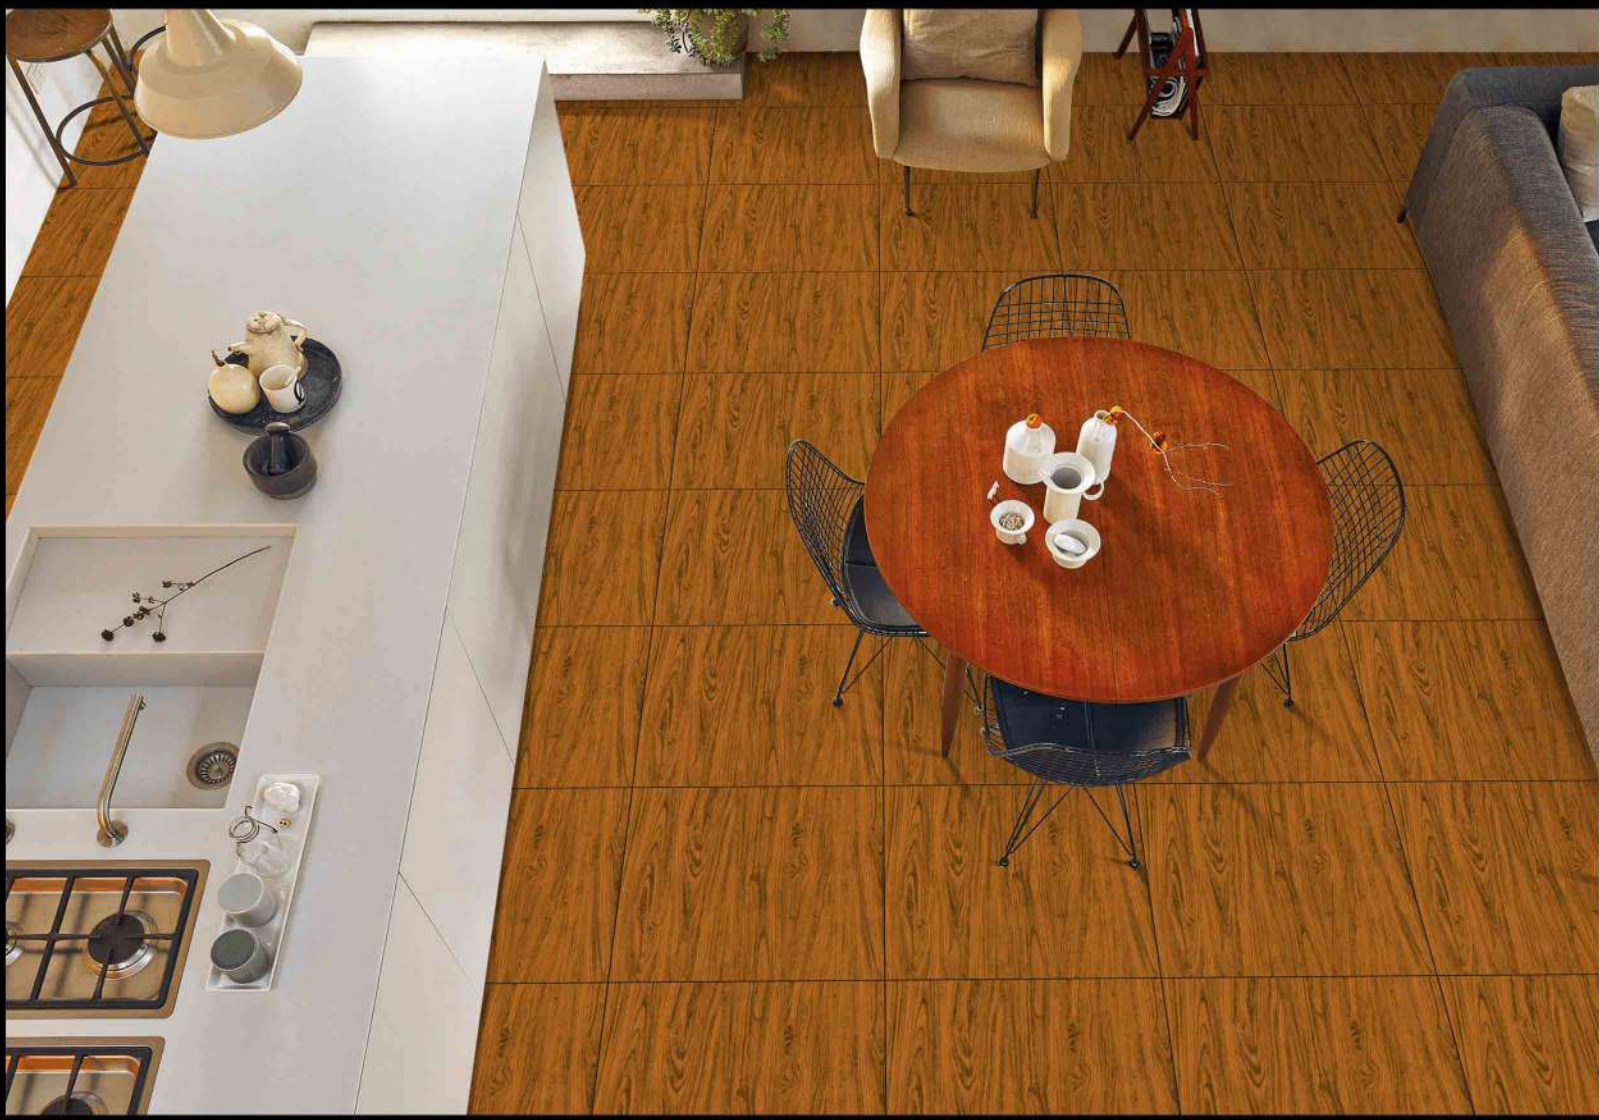

1 FACES

WOOD SERIES