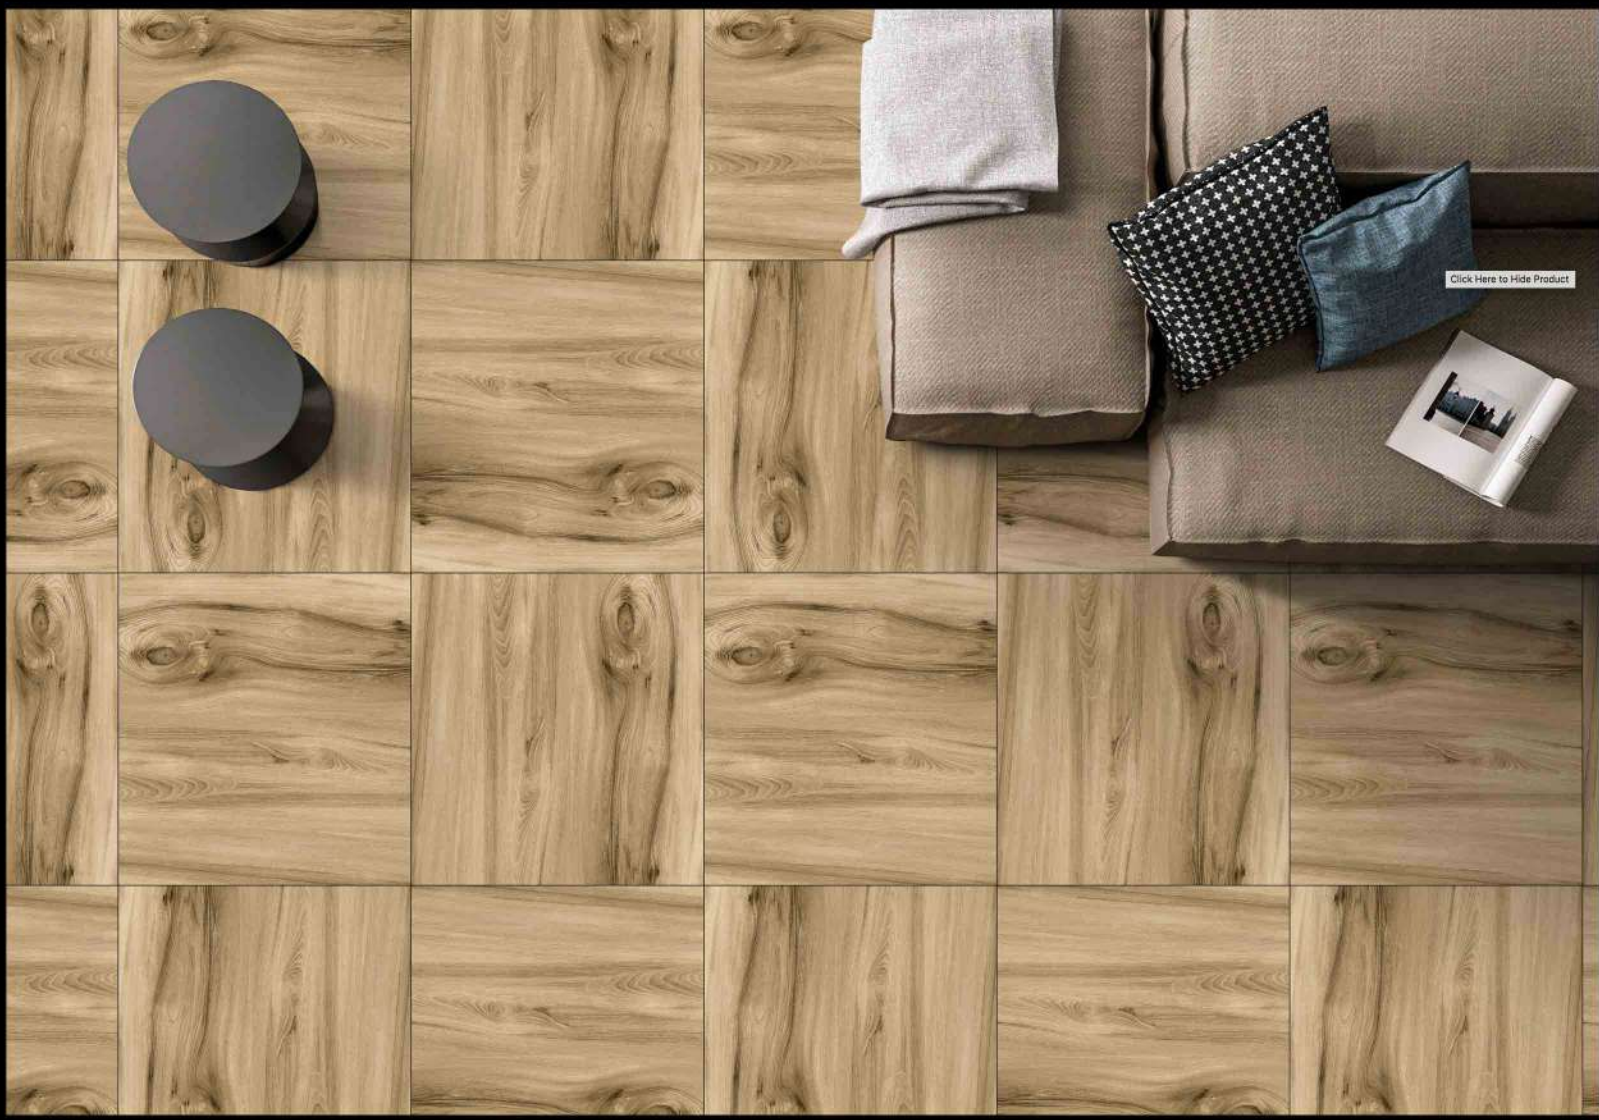

1 FACES

WOOD SERIES