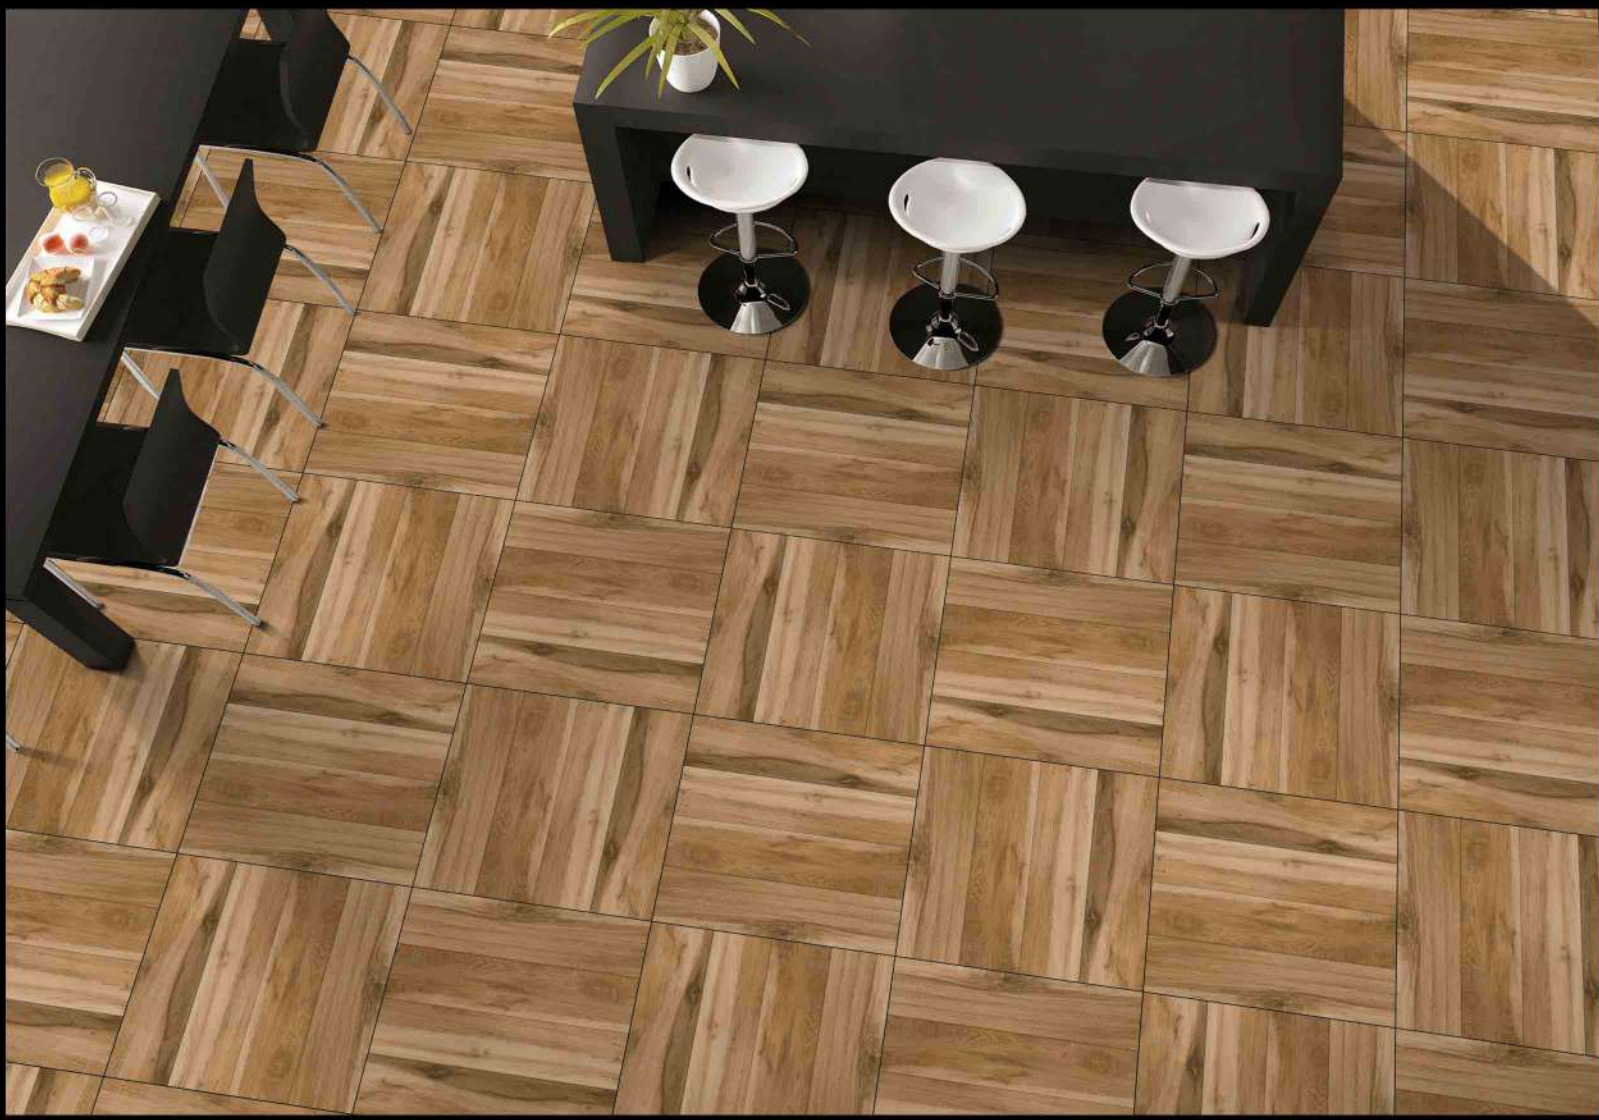

WOOD SERIES

DIGITAL PORCELAIN
600 mm X 600 mm

MATT FINISH

1103

1 FACES

WOOD SERIES

DIGITAL PORCELAIN
600 mm X 600 mm

MATT FINISH