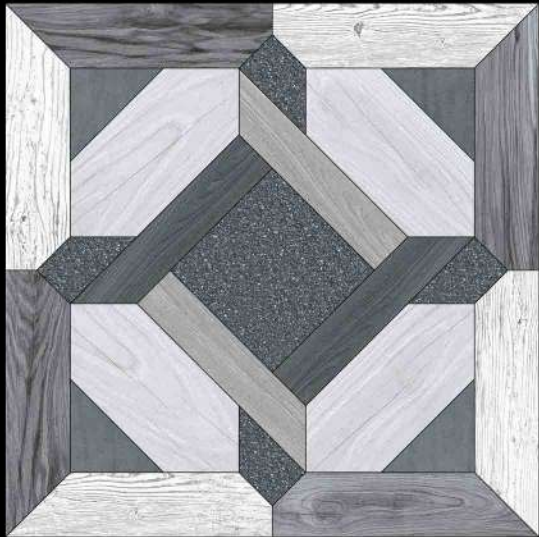

MATT FINISH

 **PARCOS**
TILES LLP.

5412

1 FACES

PUNCH SERIES

DIGITAL PORCELAIN
600 mm X 600 mm

MATT FINISH

5413