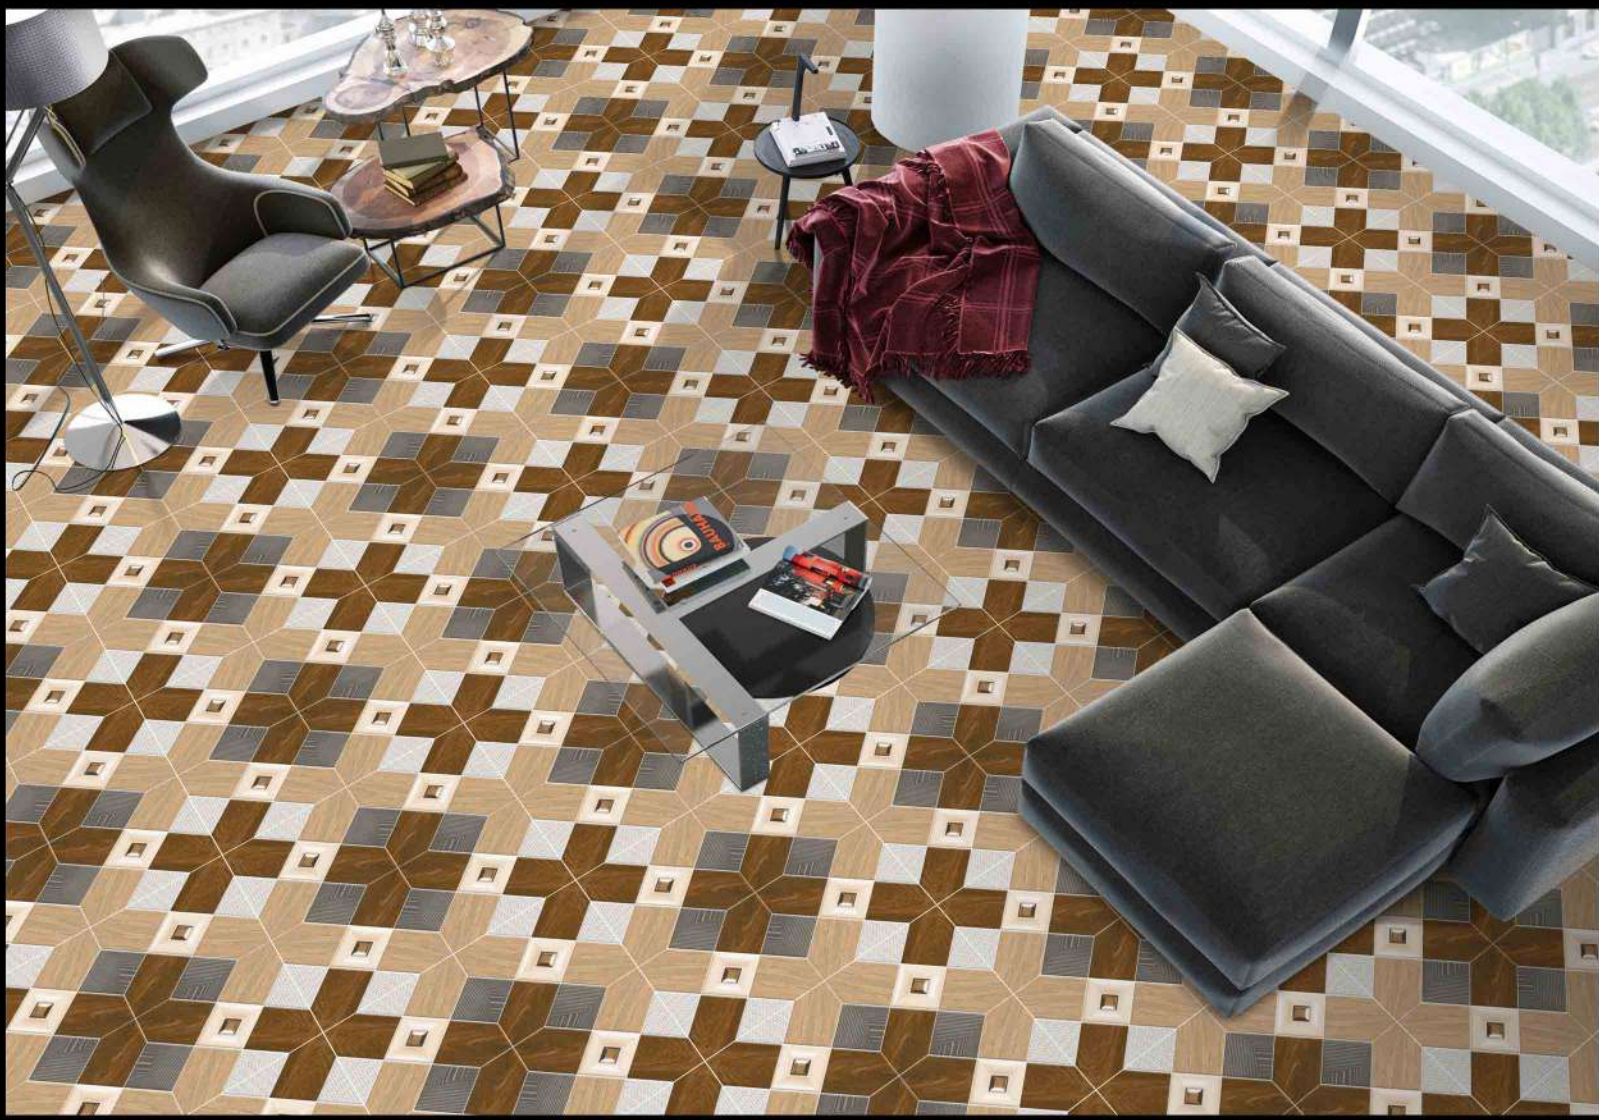

1 FACES

PUNCH SERIES