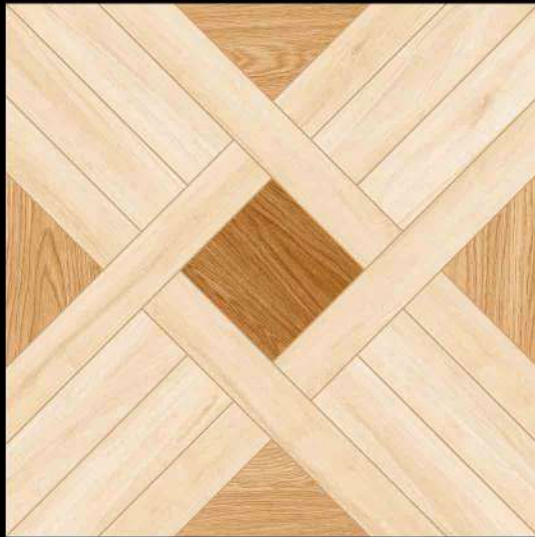

DIGITAL PORCELAIN
600 mm X 600 mm

MATT FINISH

PARCOS
TILES LLP.

5606