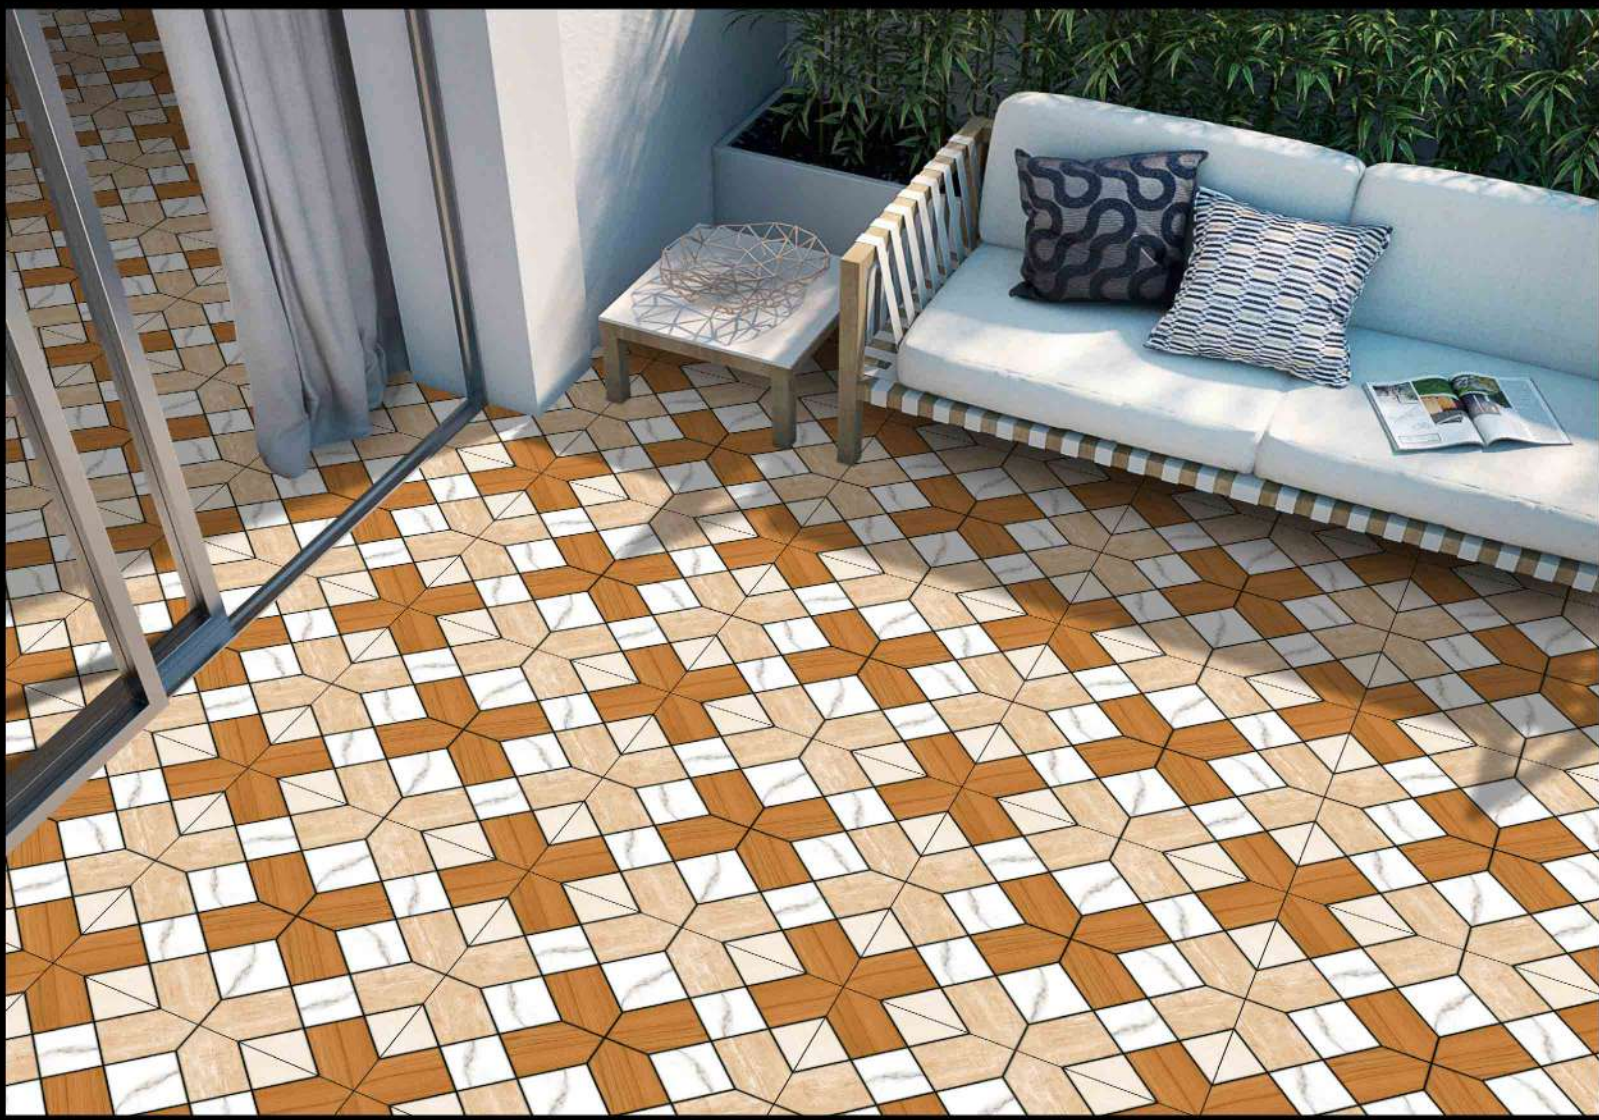

PUNCH SERIES

DIGITAL PORCELAIN
600 mm X 600 mm

MATT FINISH

5308

1 FACES

PUNCH SERIES

DIGITAL PORCELAIN
600 mm X 600 mm

MATT FINISH