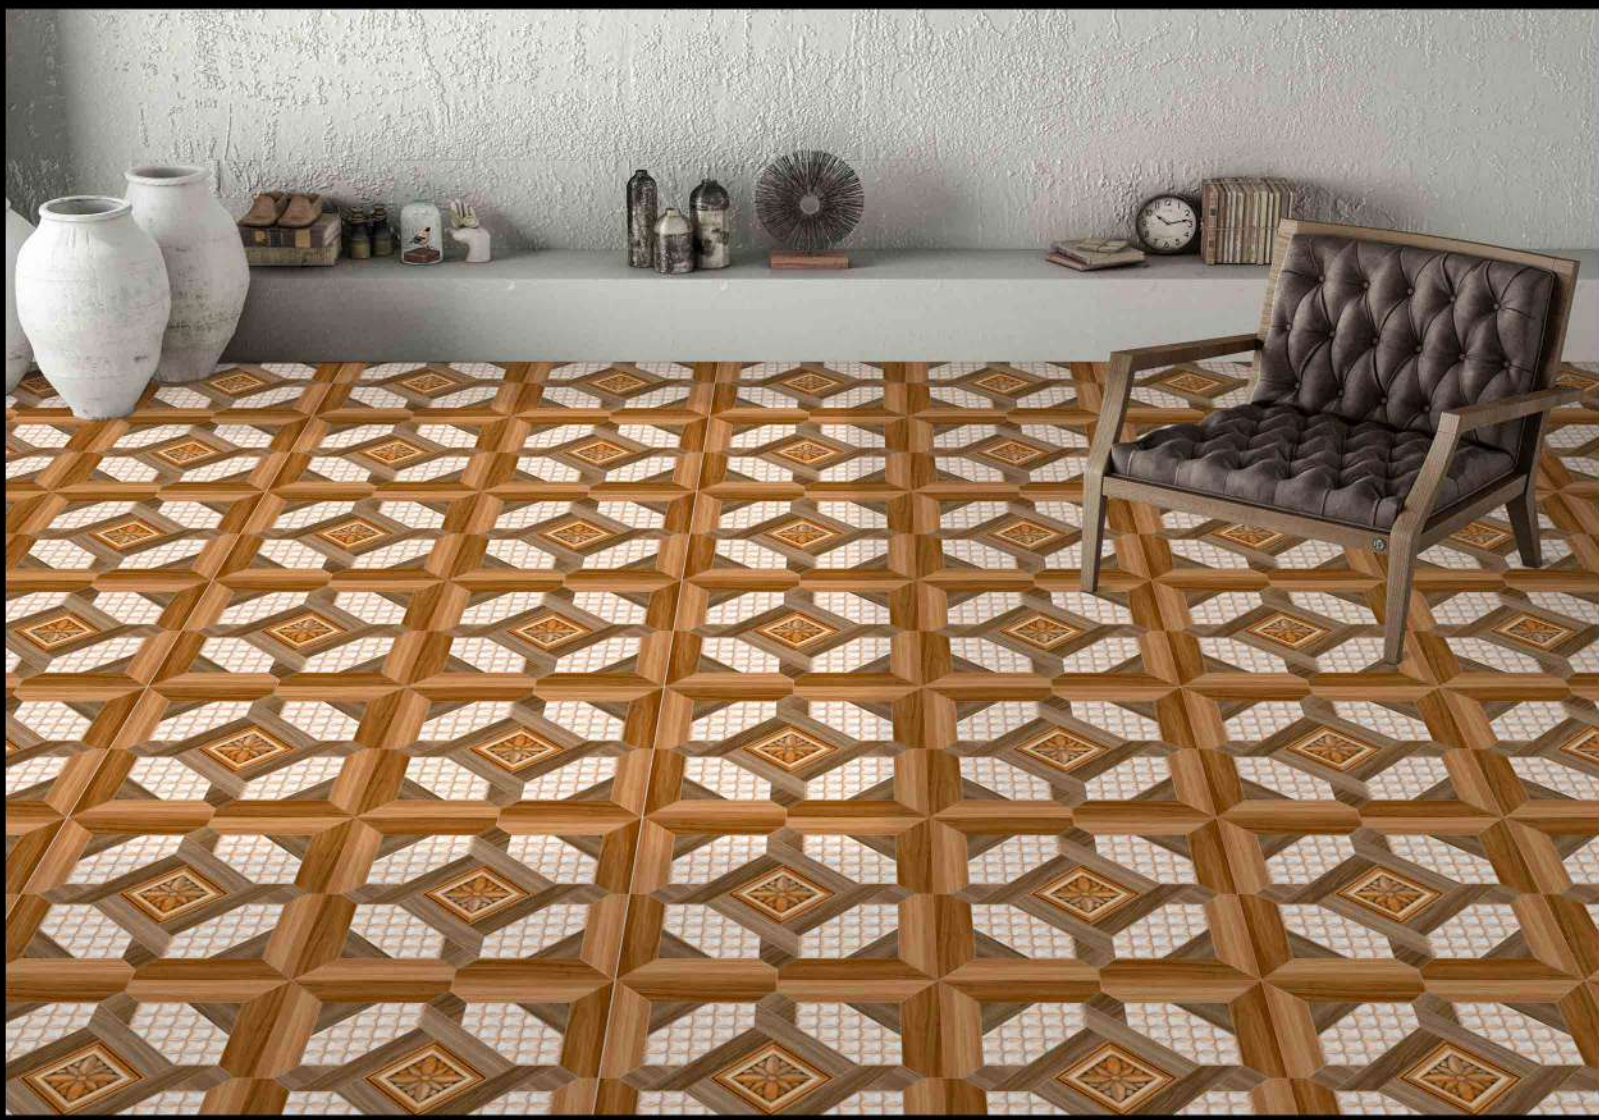

DIGITAL PORCELAIN
600 mm X 600 mm

MATT FINISH

5408

1 FACES

PUNCH SERIES

DIGITAL PORCELAIN
600 mm X 600 mm

MATT FINISH

 **PARCOS**
TILES LLP.