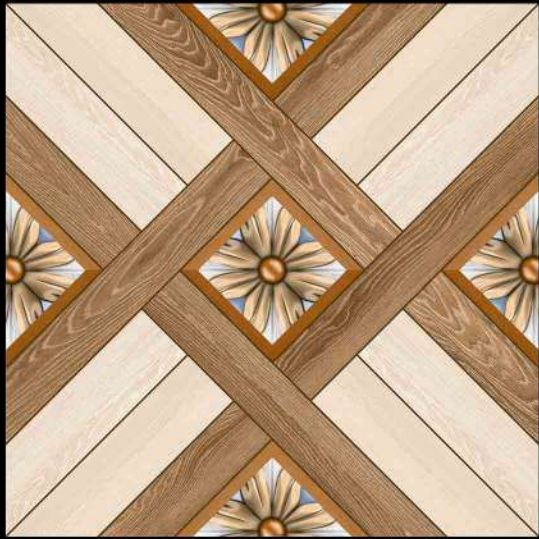

1 FACES

PUNCH SERIES

DIGITAL PORCELAIN
600 mm X 600 mm

MATT FINISH

 **PARCOS**
TILES LLP.

5613

1 FACES

PUNCH SERIES