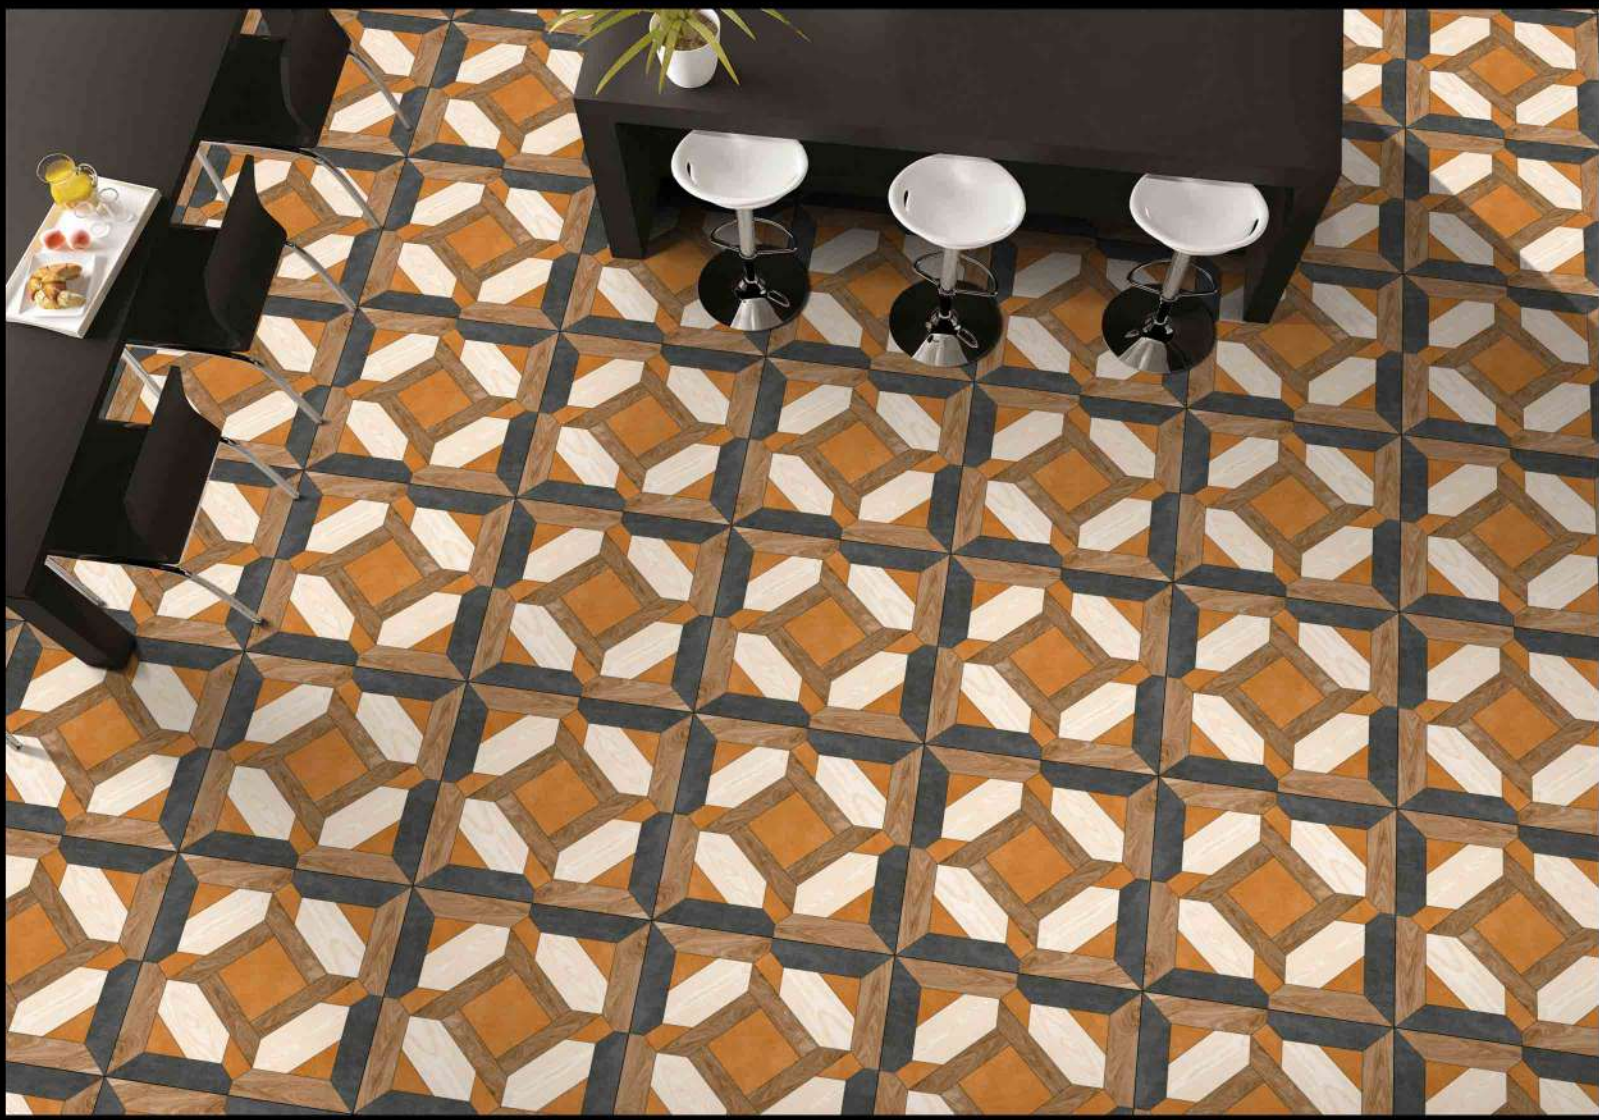

1 FACES

PUNCH SERIES

DIGITAL PORCELAIN
600 mm X 600 mm

MATT FINISH

5414

1 FACES

PUNCH SERIES

DIGITAL PORCELAIN
600 mm X 600 mm