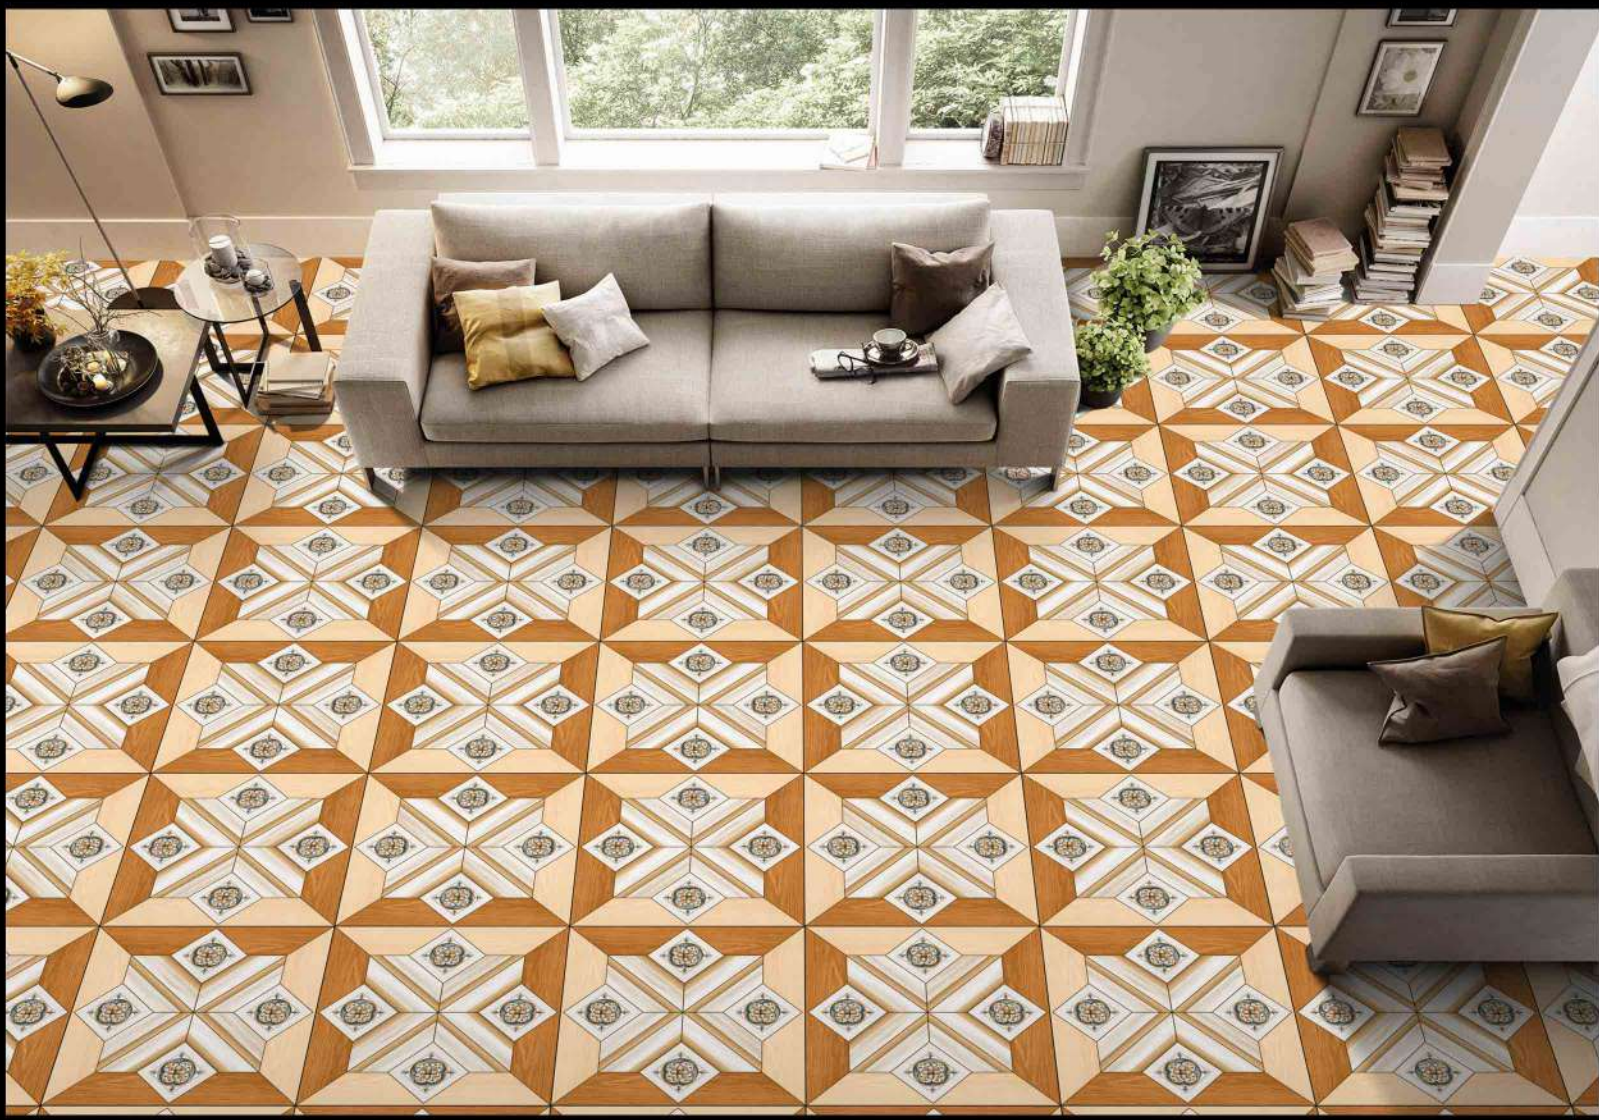

1 FACES

PUNCH SERIES