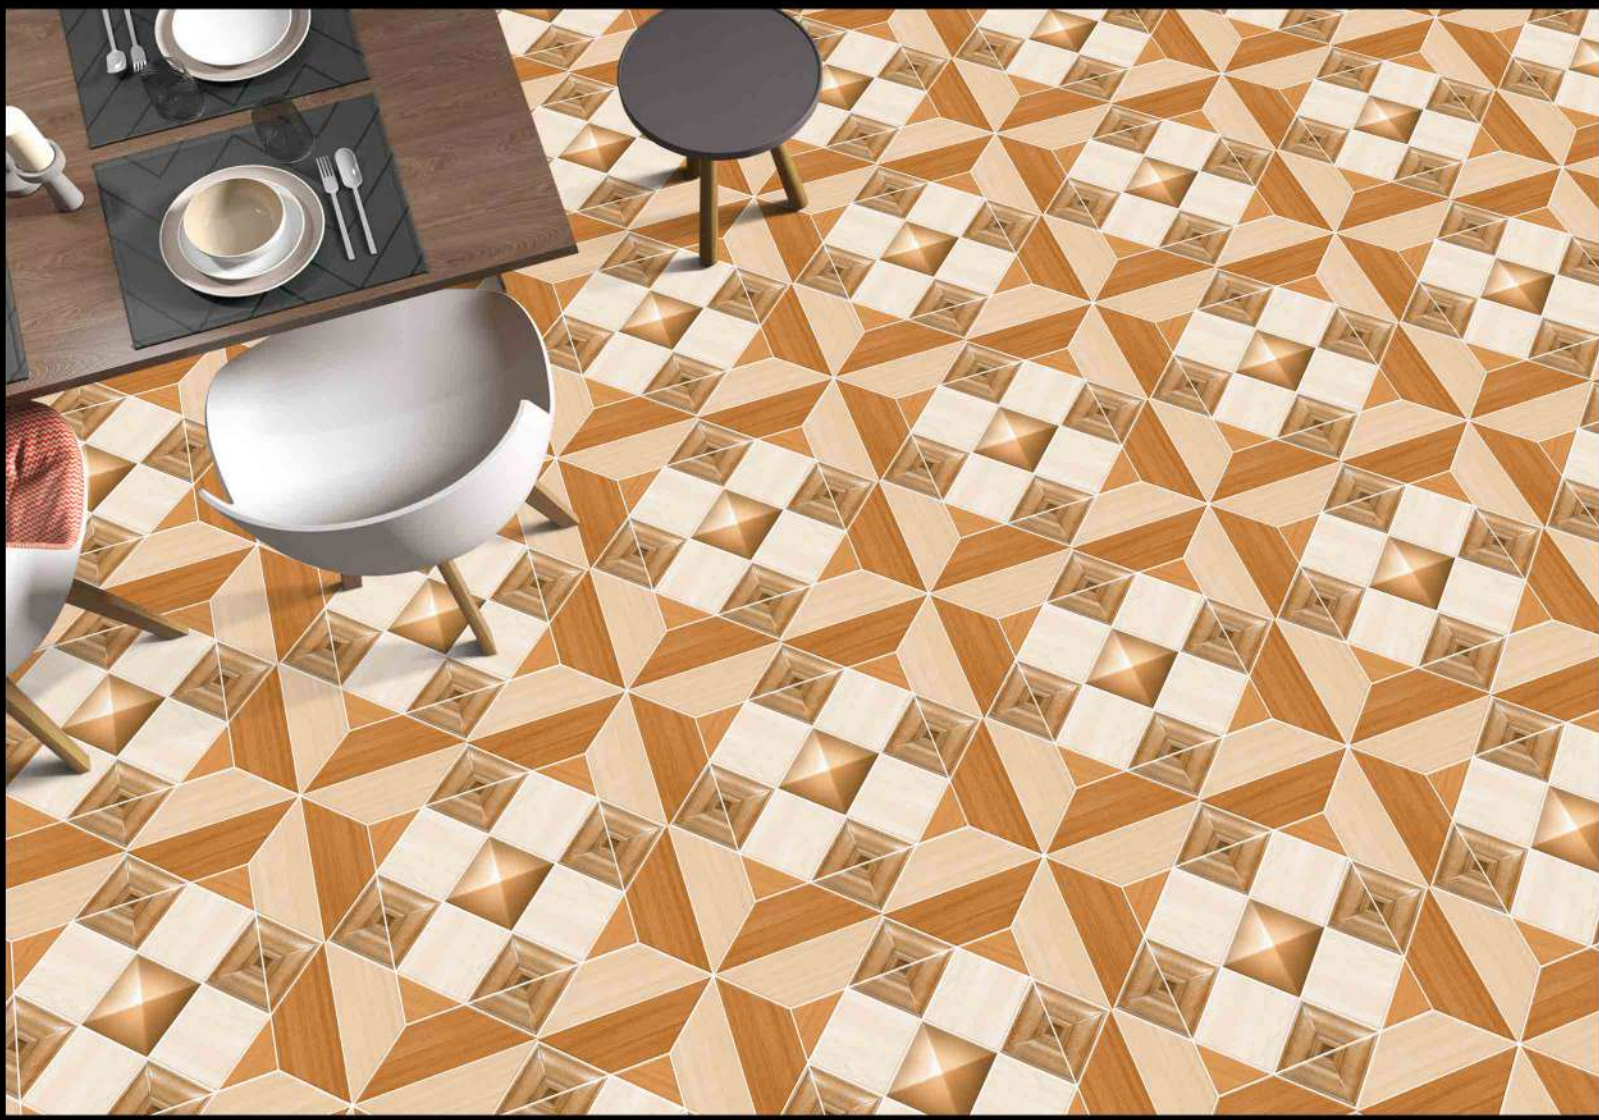

1 FACES

PUNCH SERIES