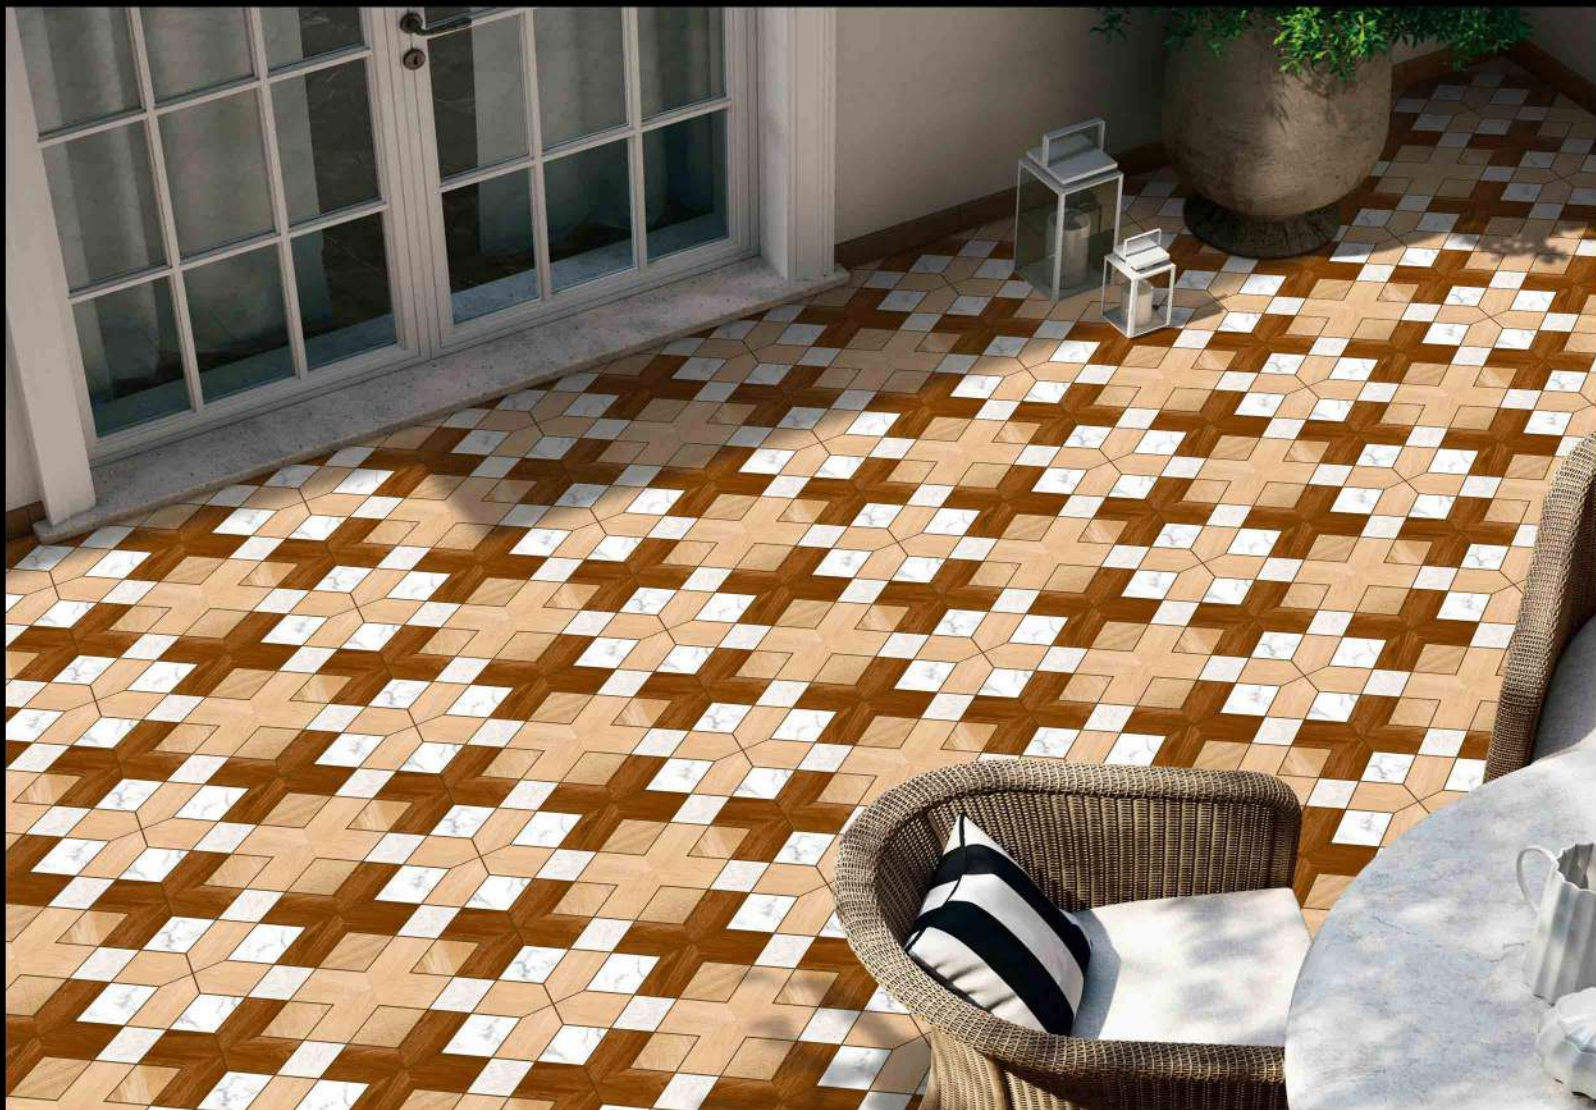

PUNCH SERIES

DIGITAL PORCELAIN
600 mm X 600 mm

MATT FINISH

5305

1 FACES

PUNCH SERIES

DIGITAL PORCELAIN
600 mm X 600 mm

MATT FINISH