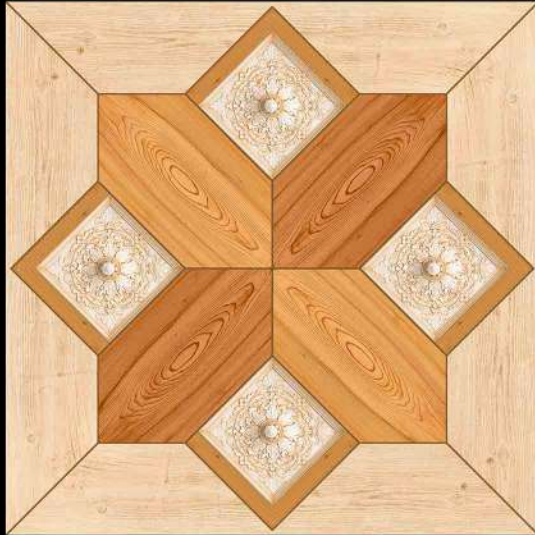

DIGITAL PORCELAIN
600 mm X 600 mm

MATT FINISH

PARCOS
TILES LLP.

5709