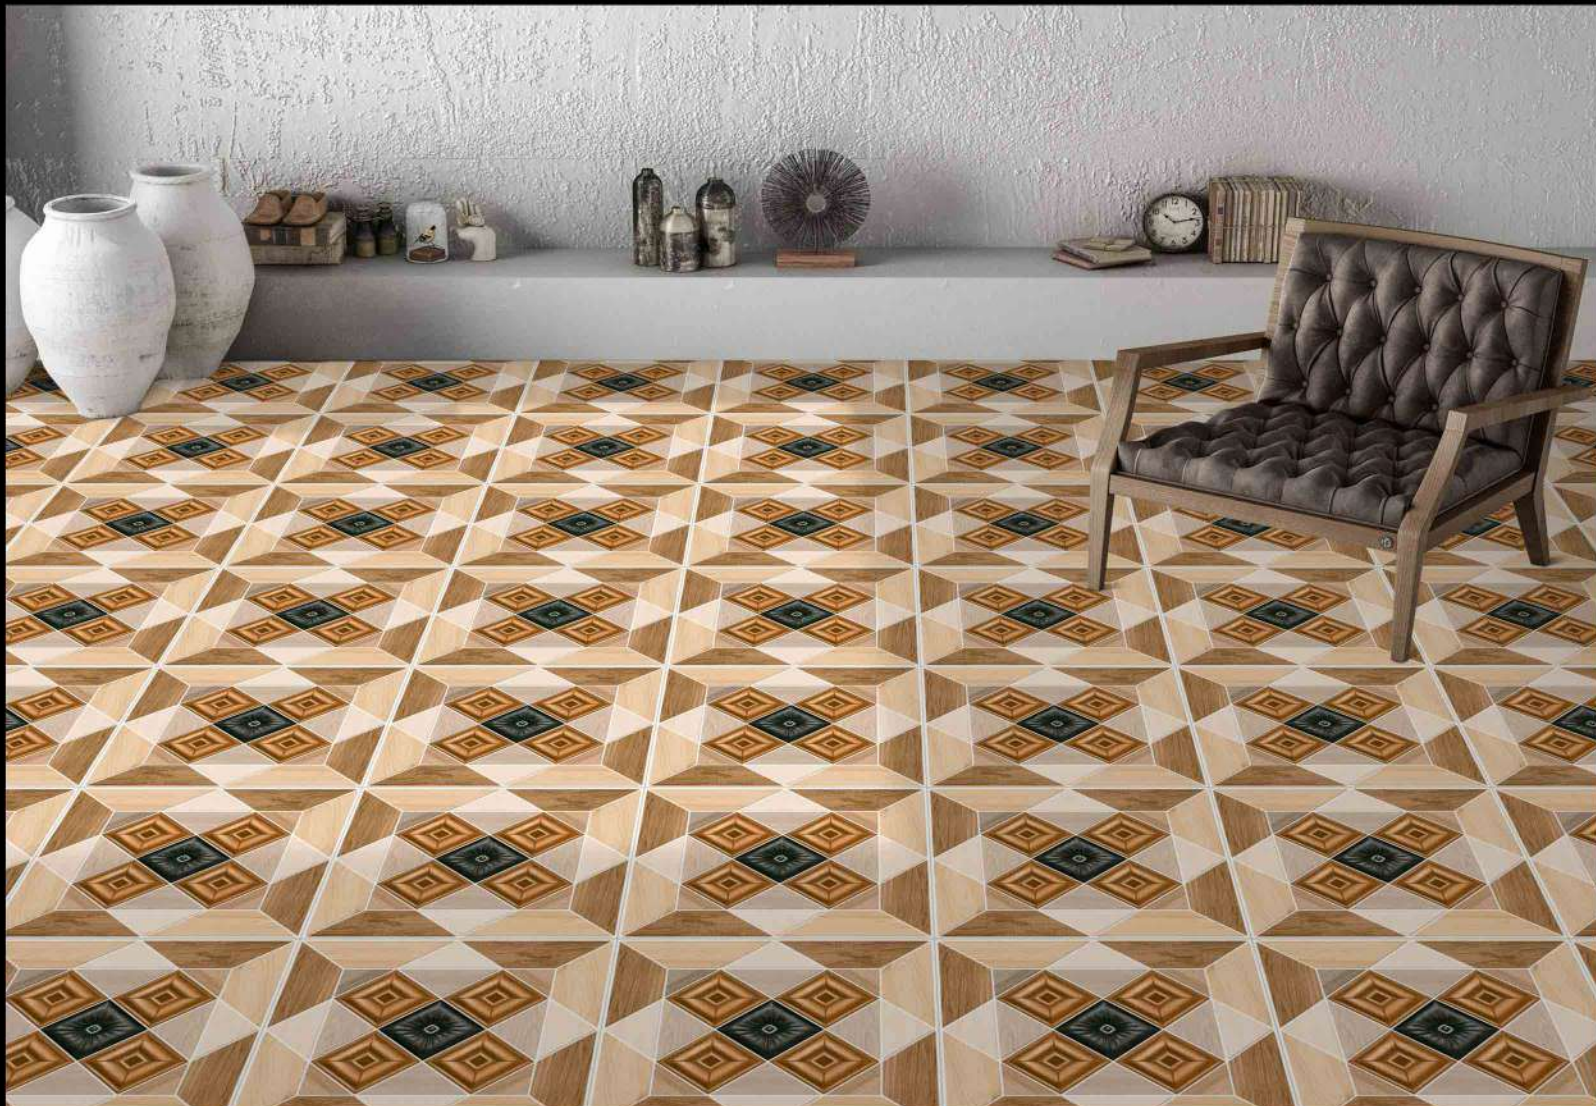

PUNCH SERIES

DIGITAL PORCELAIN
600 mm X 600 mm

MATT FINISH

 **PARCOS**
TILES LLP.

5502

1 FACES

PUNCH SERIES

DIGITAL PORCELAIN
600 mm X 600 mm