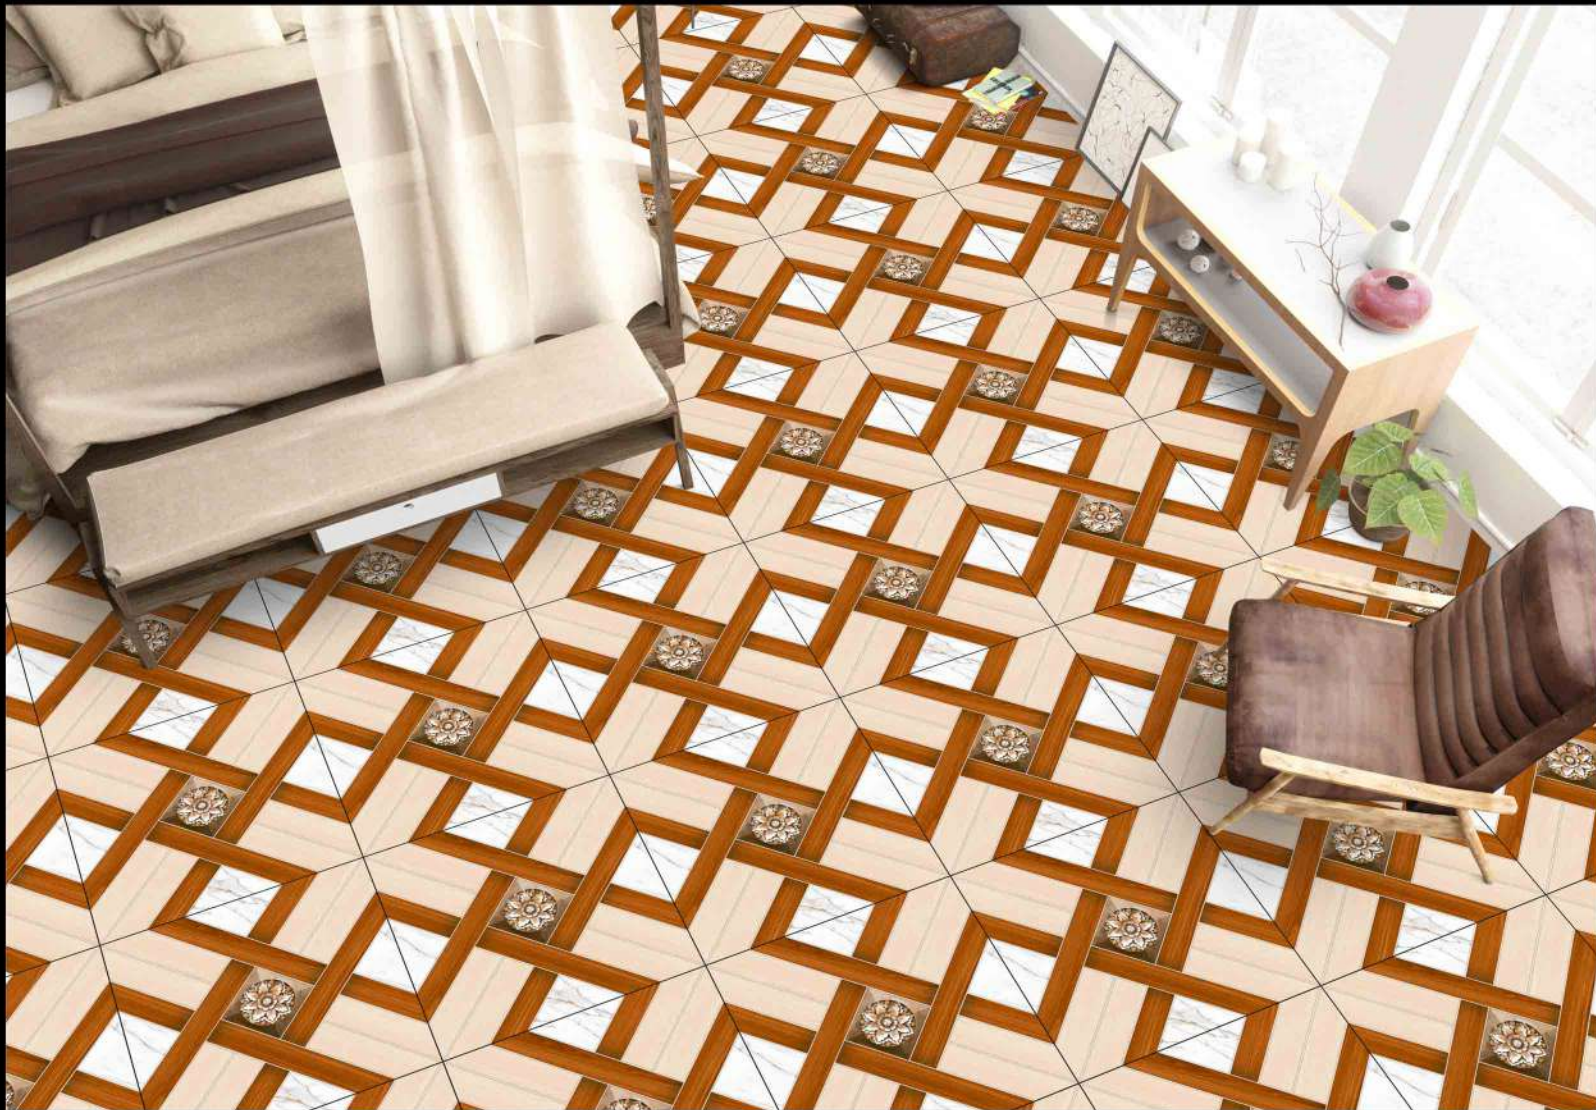

1 FACES

PUNCH SERIES

DIGITAL PORCELAIN
600 mm X 600 mm

MATT FINISH

 **PARCOS**
TILES LLP.

5601

1 FACES

PUNCH SERIES