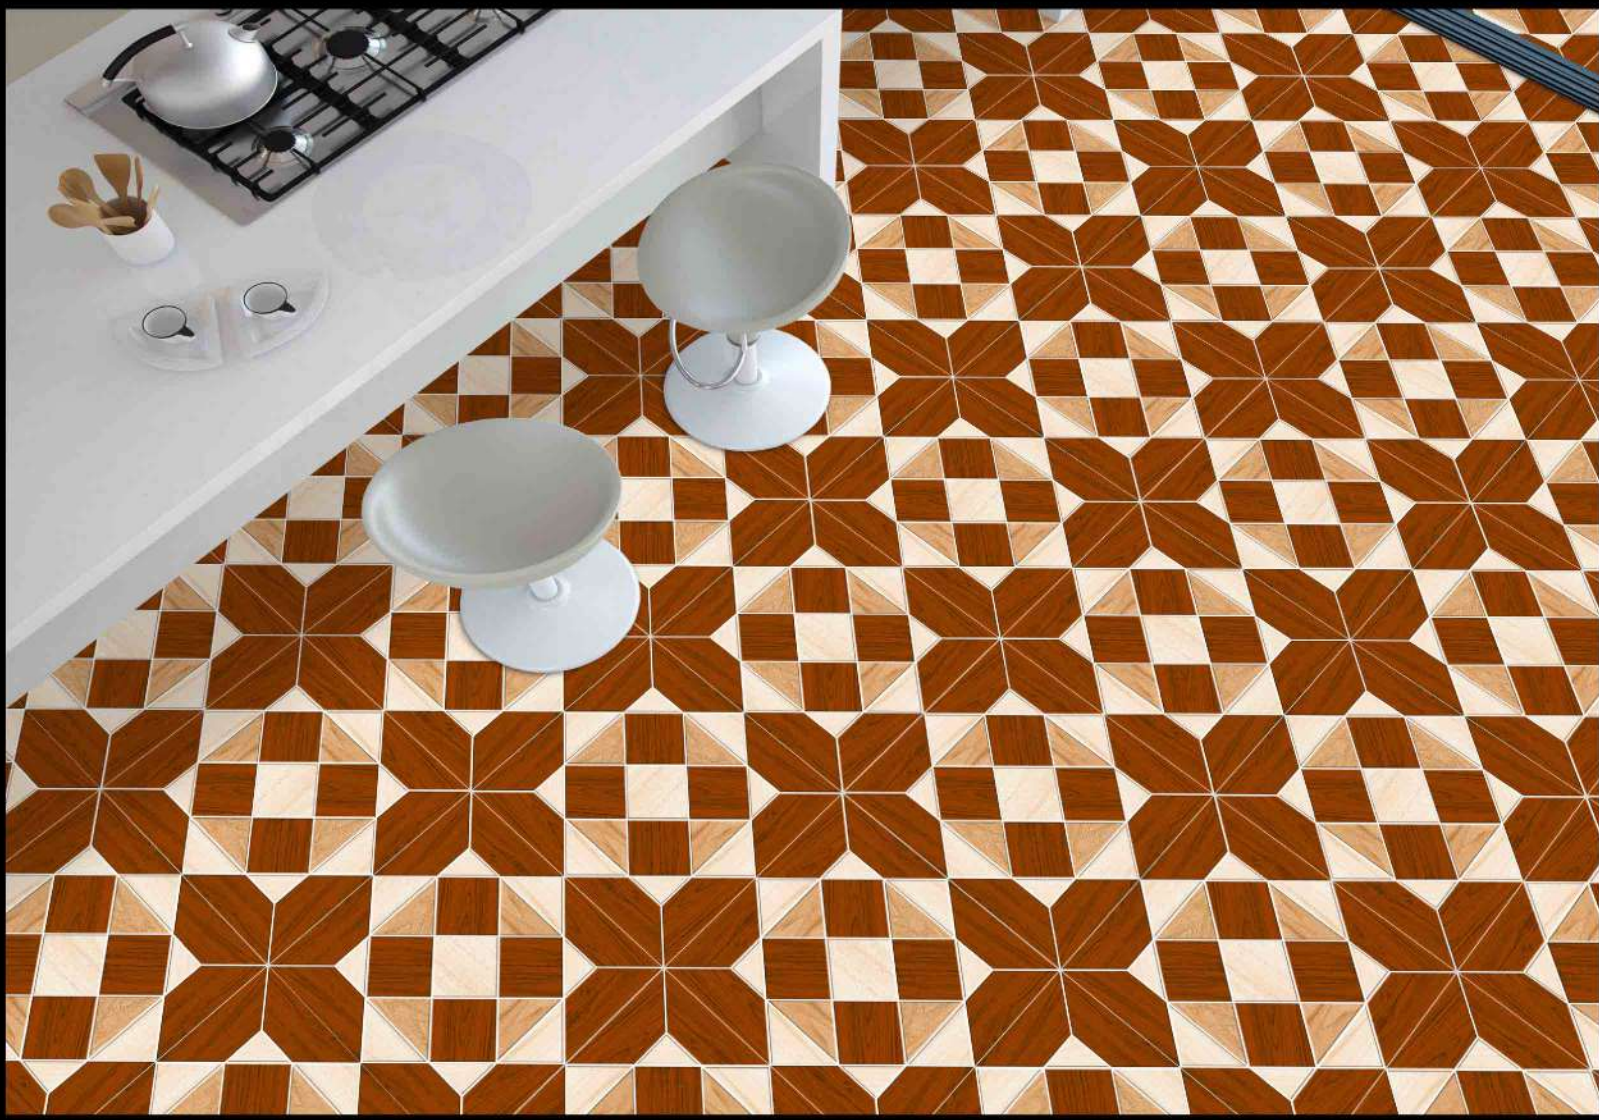

PUNCH SERIES

DIGITAL PORCELAIN
600 mm X 600 mm

MATT FINISH

5509

1 FACES

PUNCH SERIES

DIGITAL PORCELAIN
600 mm X 600 mm

MATT FINISH