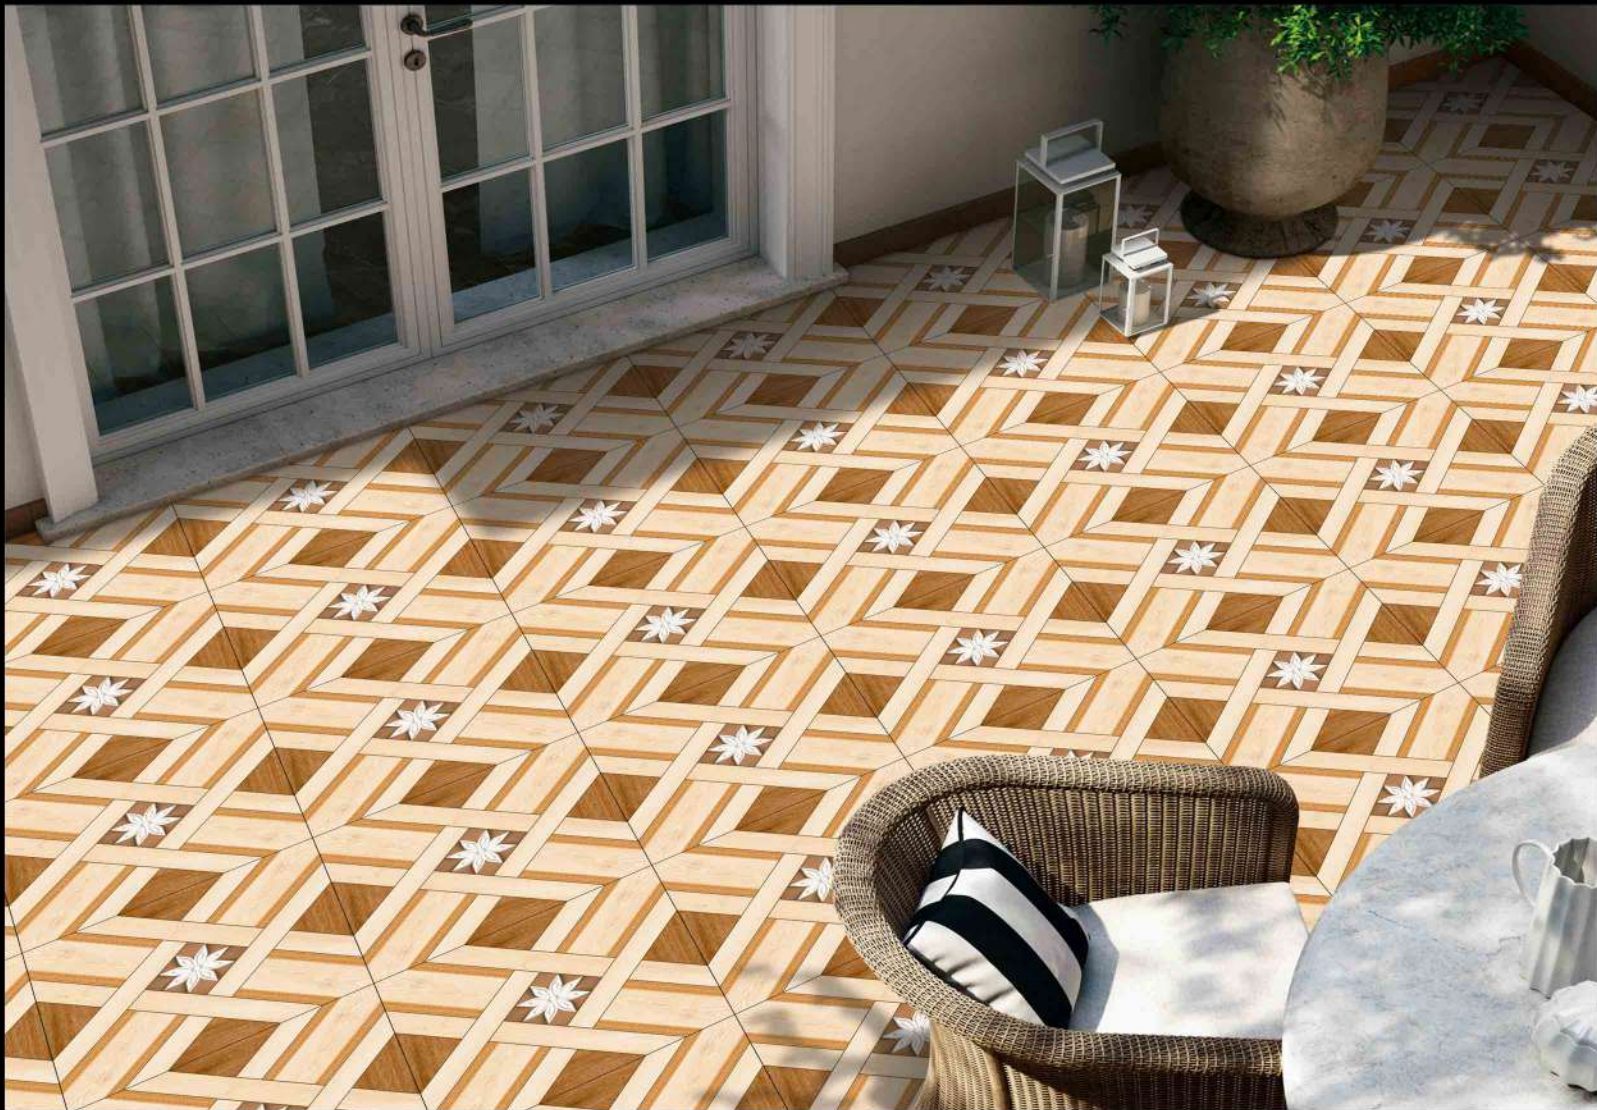

1 FACES

PUNCH SERIES

DIGITAL PORCELAIN
600 mm X 600 mm

MATT FINISH

 **PARCOS**
TILES LLP.

5609

1 FACES

PUNCH SERIES