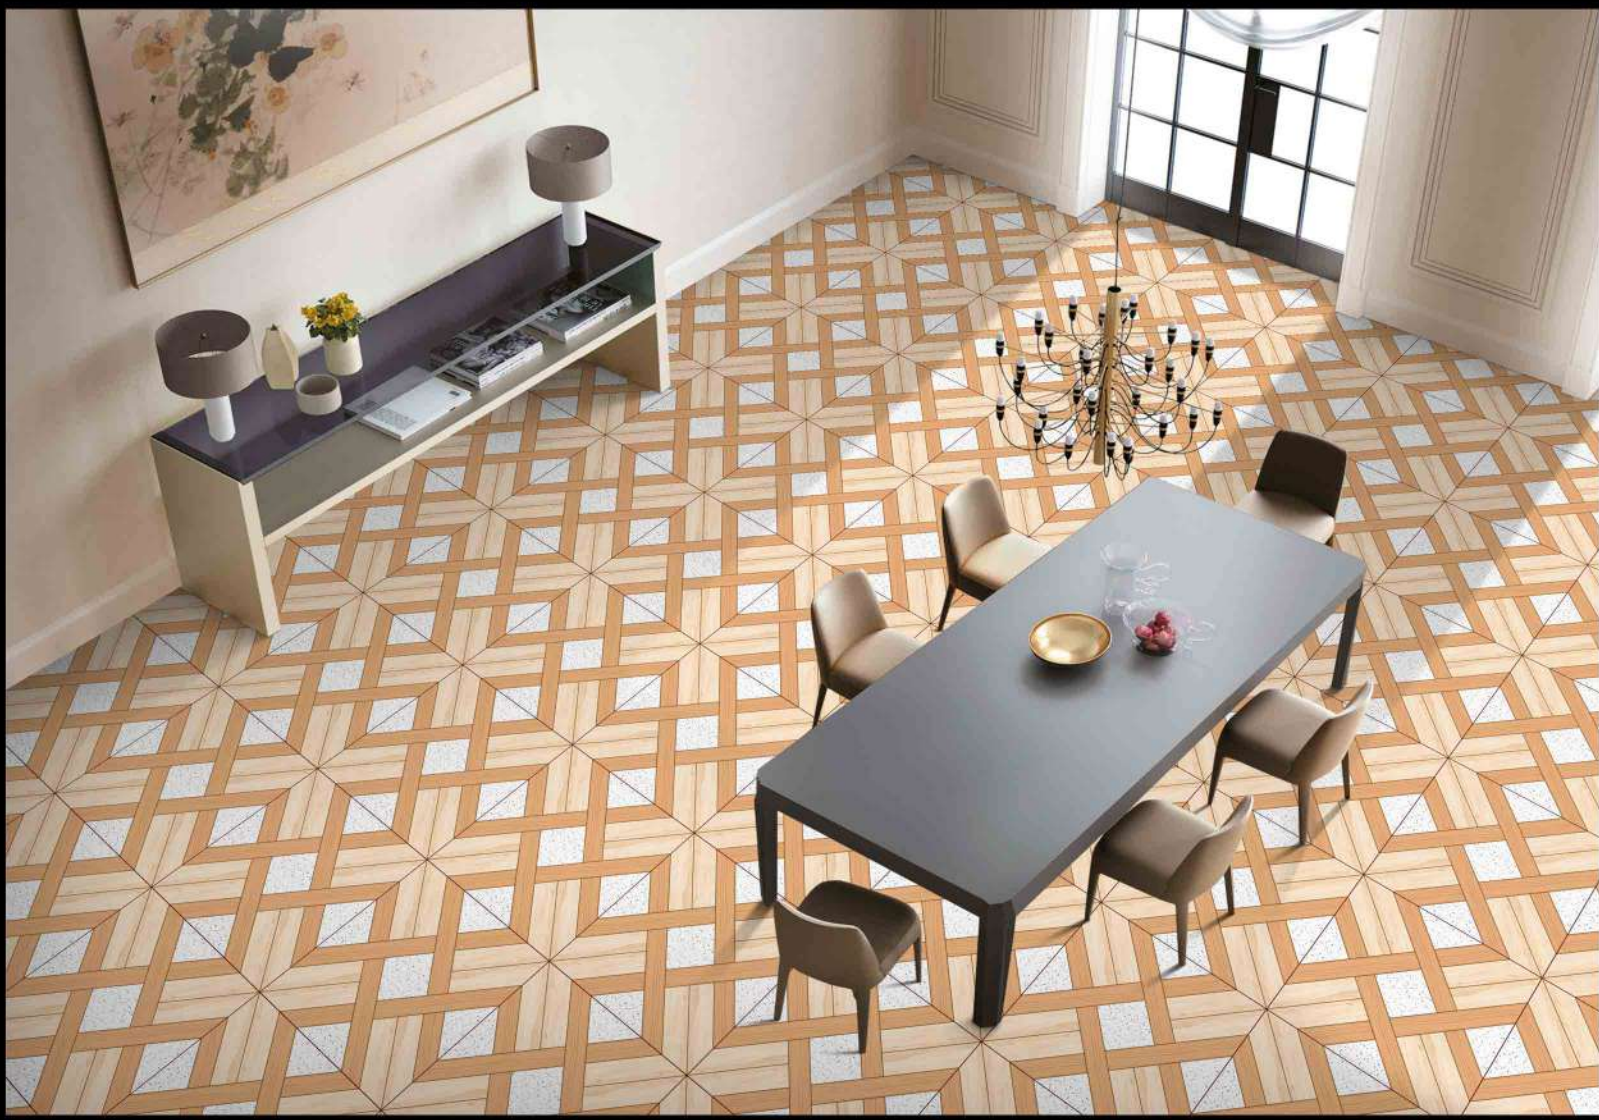

1 FACES

PUNCH SERIES