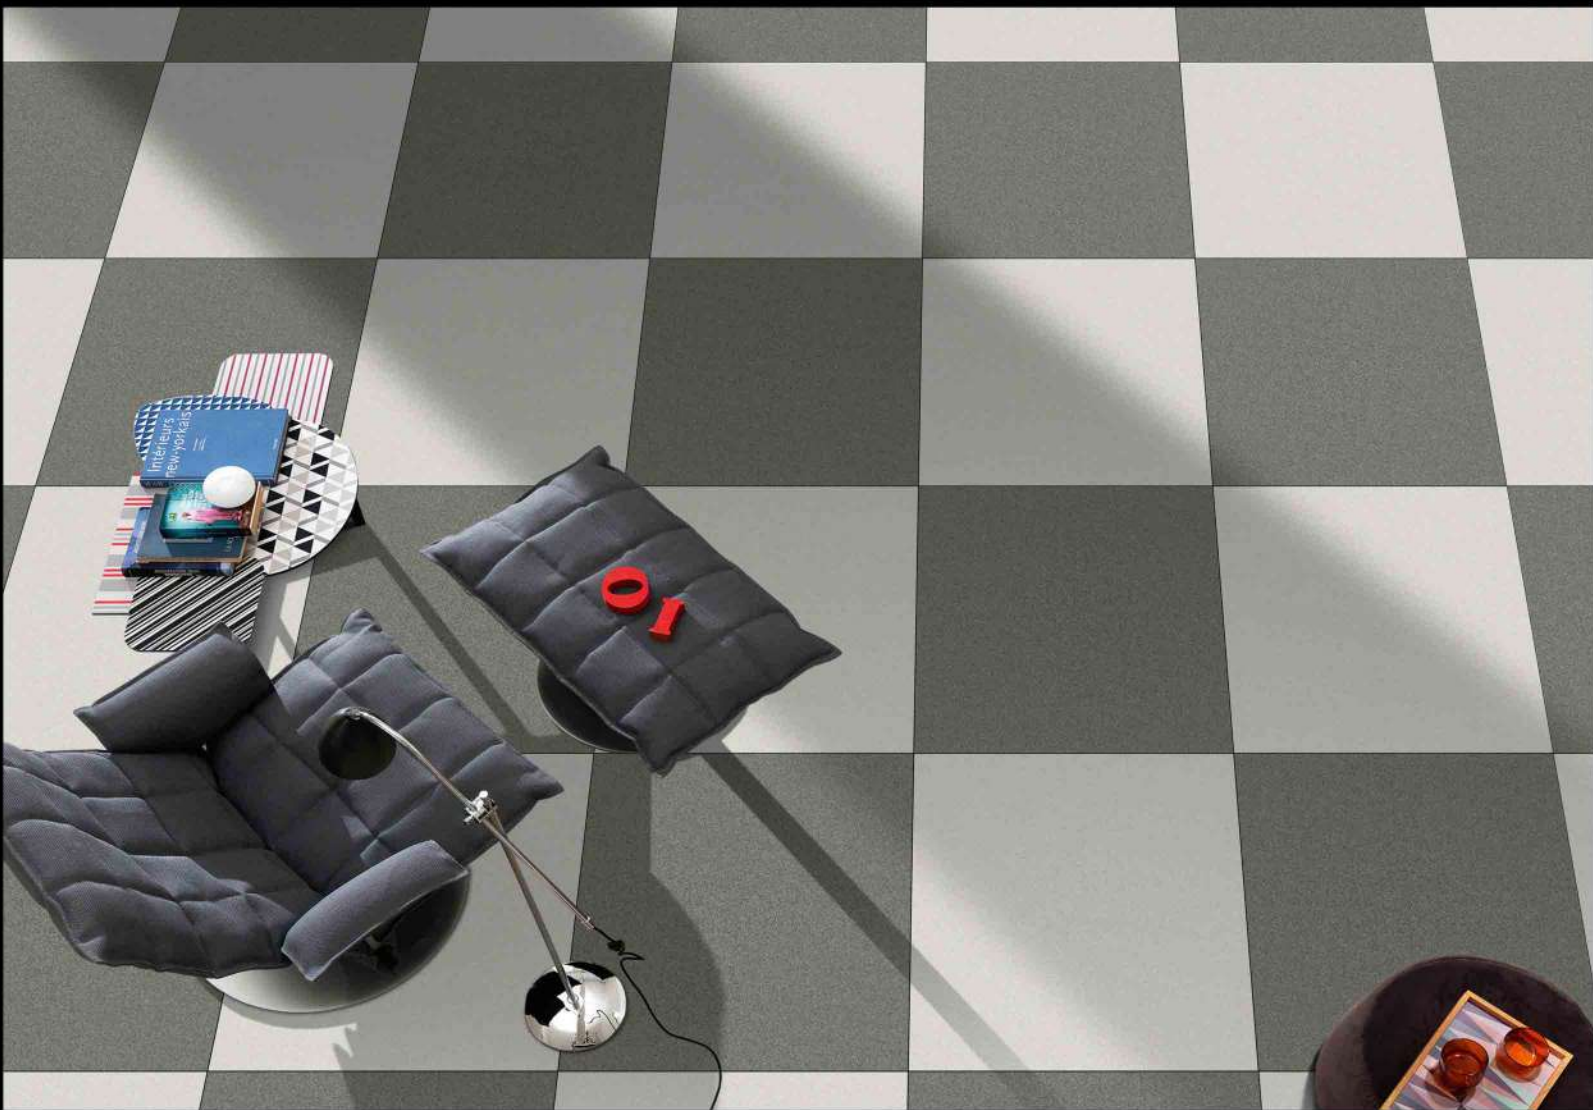

1 FACES

PUNCH SERIES