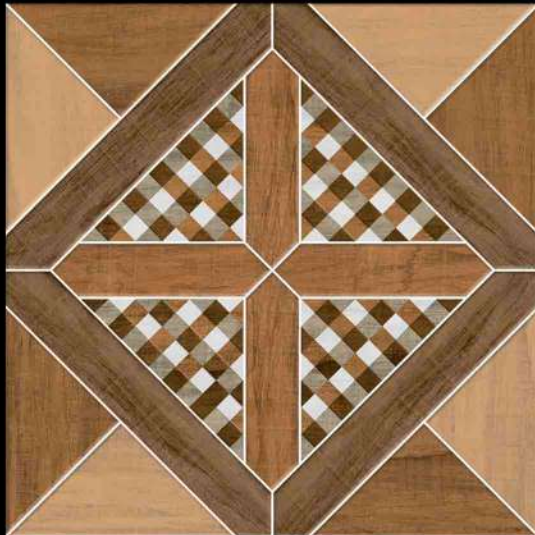

PUNCH SERIES

DIGITAL PORCELAIN
600 mm X 600 mm

MATT FINISH

5147

1 FACES

PUNCH SERIES

DIGITAL PORCELAIN
600 mm X 600 mm

MATT FINISH