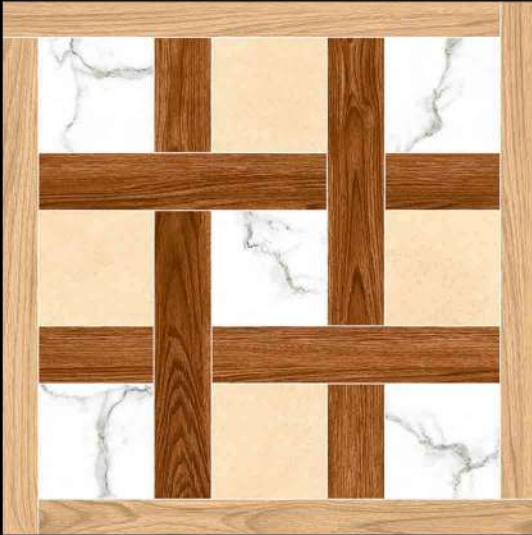

DIGITAL PORCELAIN
600 mm X 600 mm

MATT FINISH

PARCOS
TILES LLP.

5133