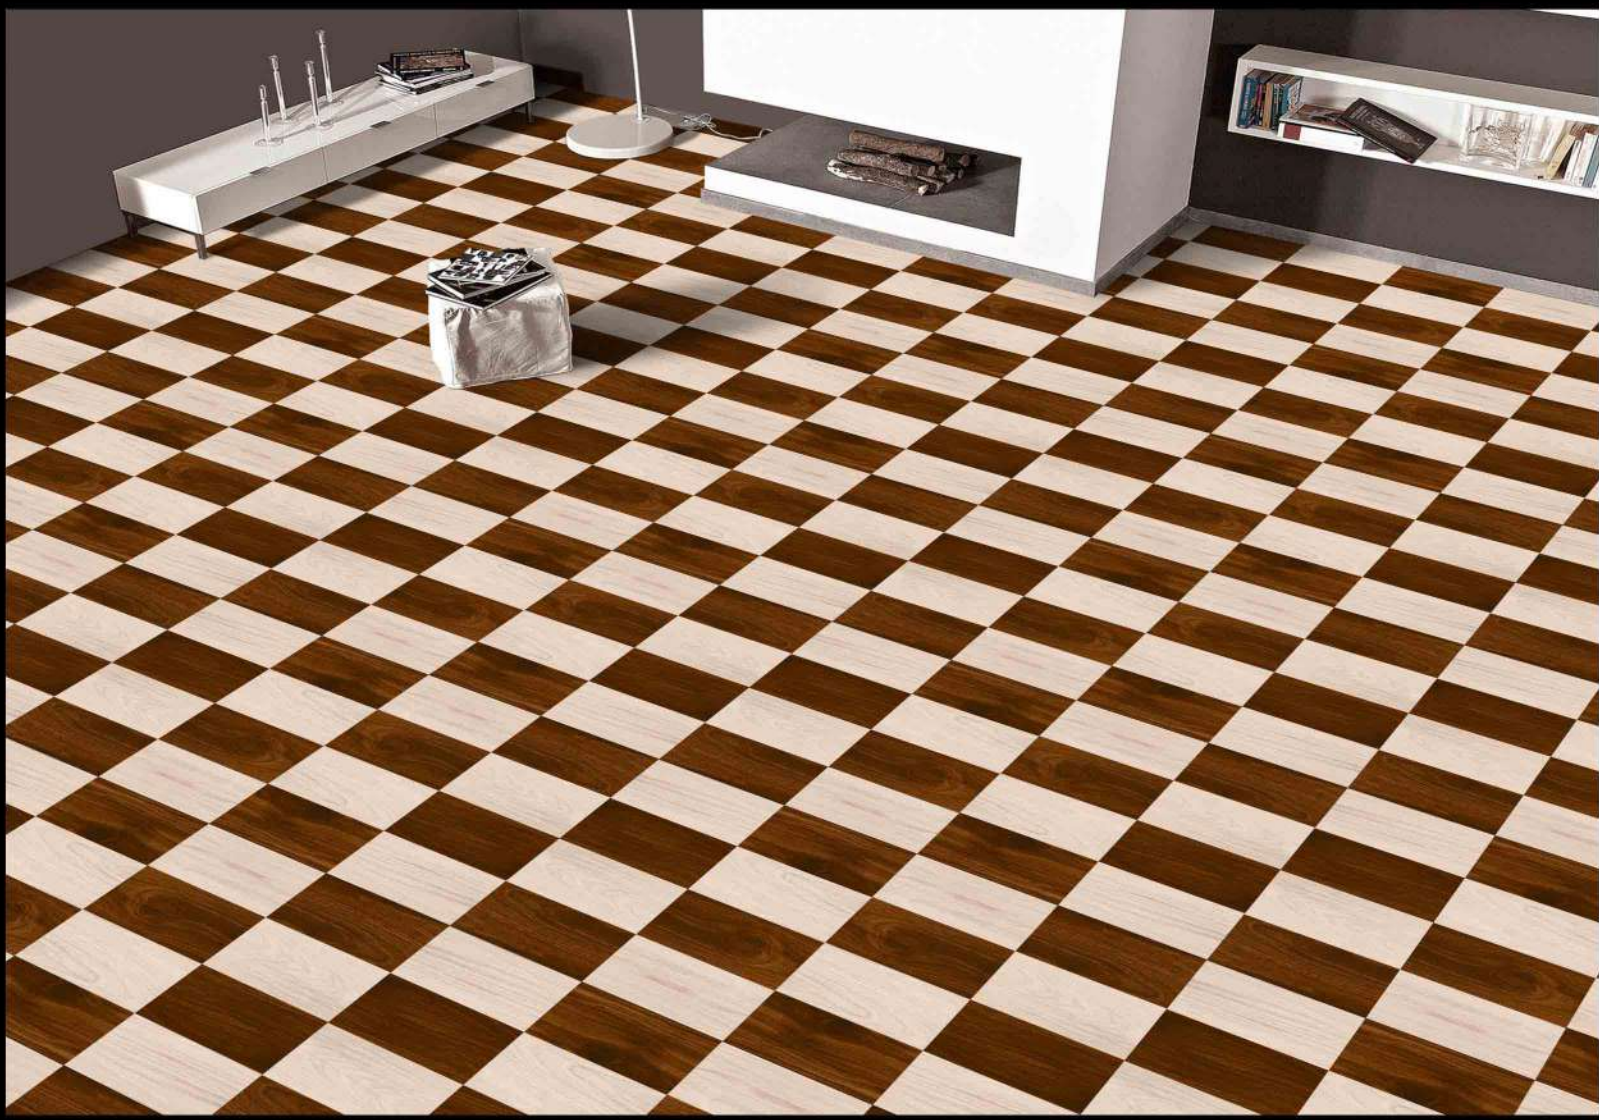

1 FACES

PUNCH SERIES