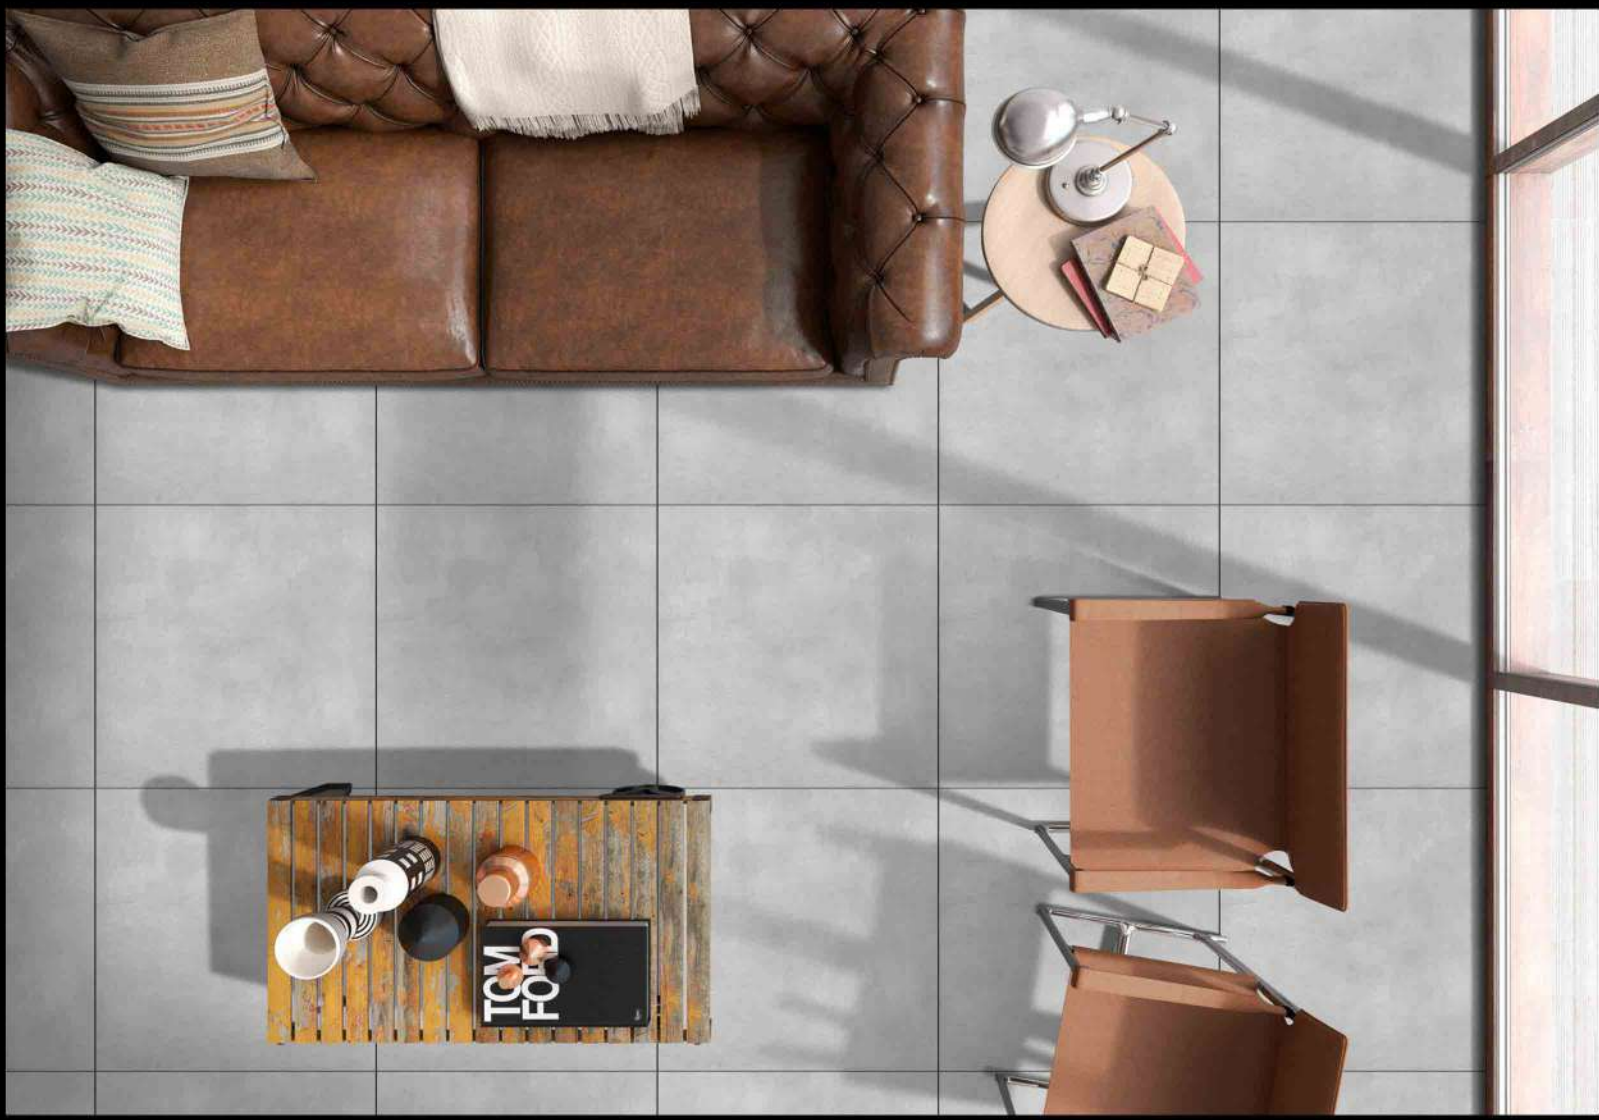

DIGITAL PORCELAIN
600 mm X 600 mm

MATT FINISH

5020

6 FACES

PUNCH SERIES

DIGITAL PORCELAIN
600 mm X 600 mm

MATT FINISH

5021