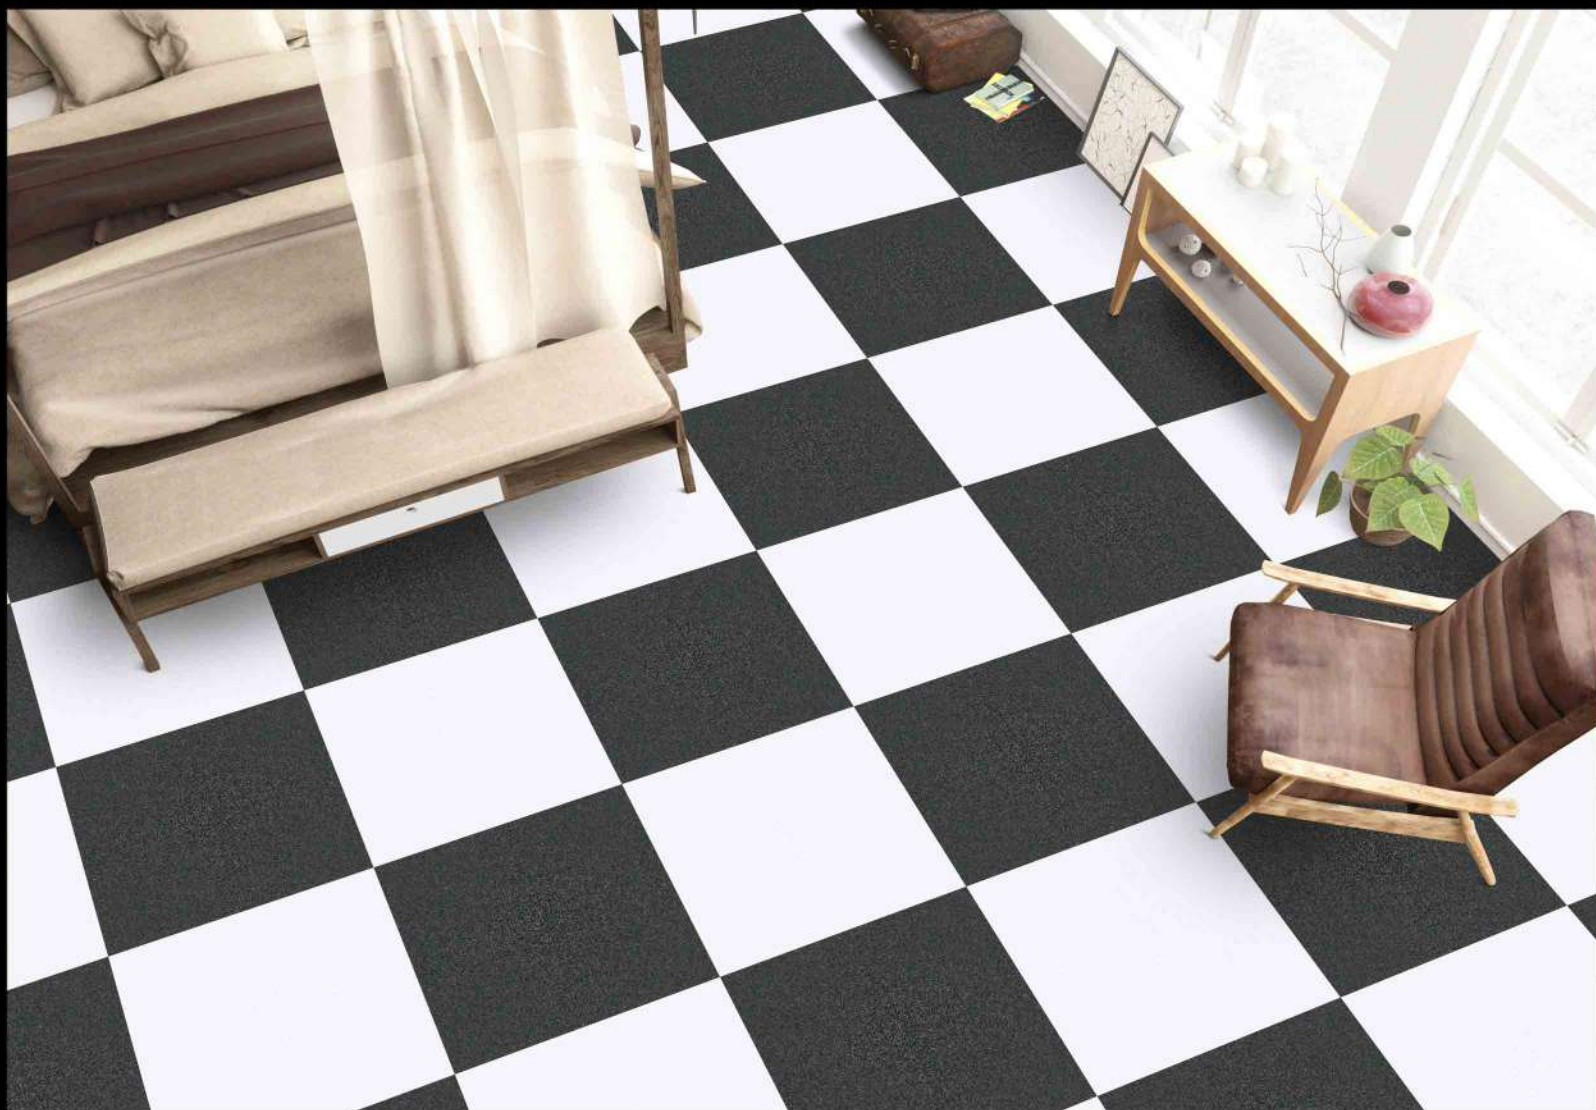

MATT FINISH

**PARCOS**
TILES LLP.

5033

5032

1 FACES

PUNCH SERIES

DIGITAL PORCELAIN
600 mm X 600 mm

MATT FINISH