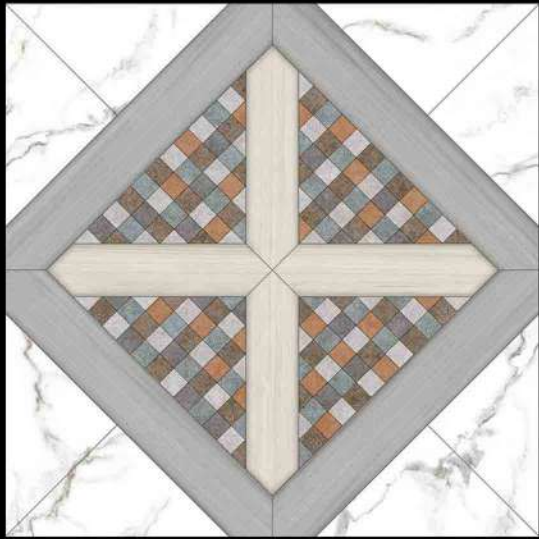

DIGITAL PORCELAIN
600 mm X 600 mm

MATT FINISH

5148

1 FACES

PUNCH SERIES