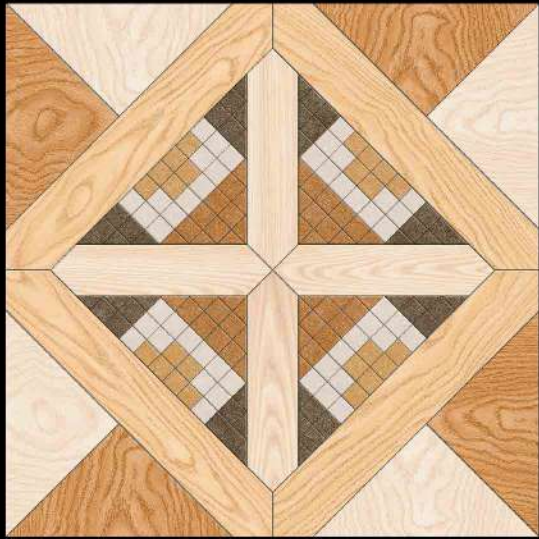

MATT FINISH

 **PARCOS**
TILES LLP.

5151

1 FACES

PUNCH SERIES

DIGITAL PORCELAIN
600 mm X 600 mm

MATT FINISH

5152