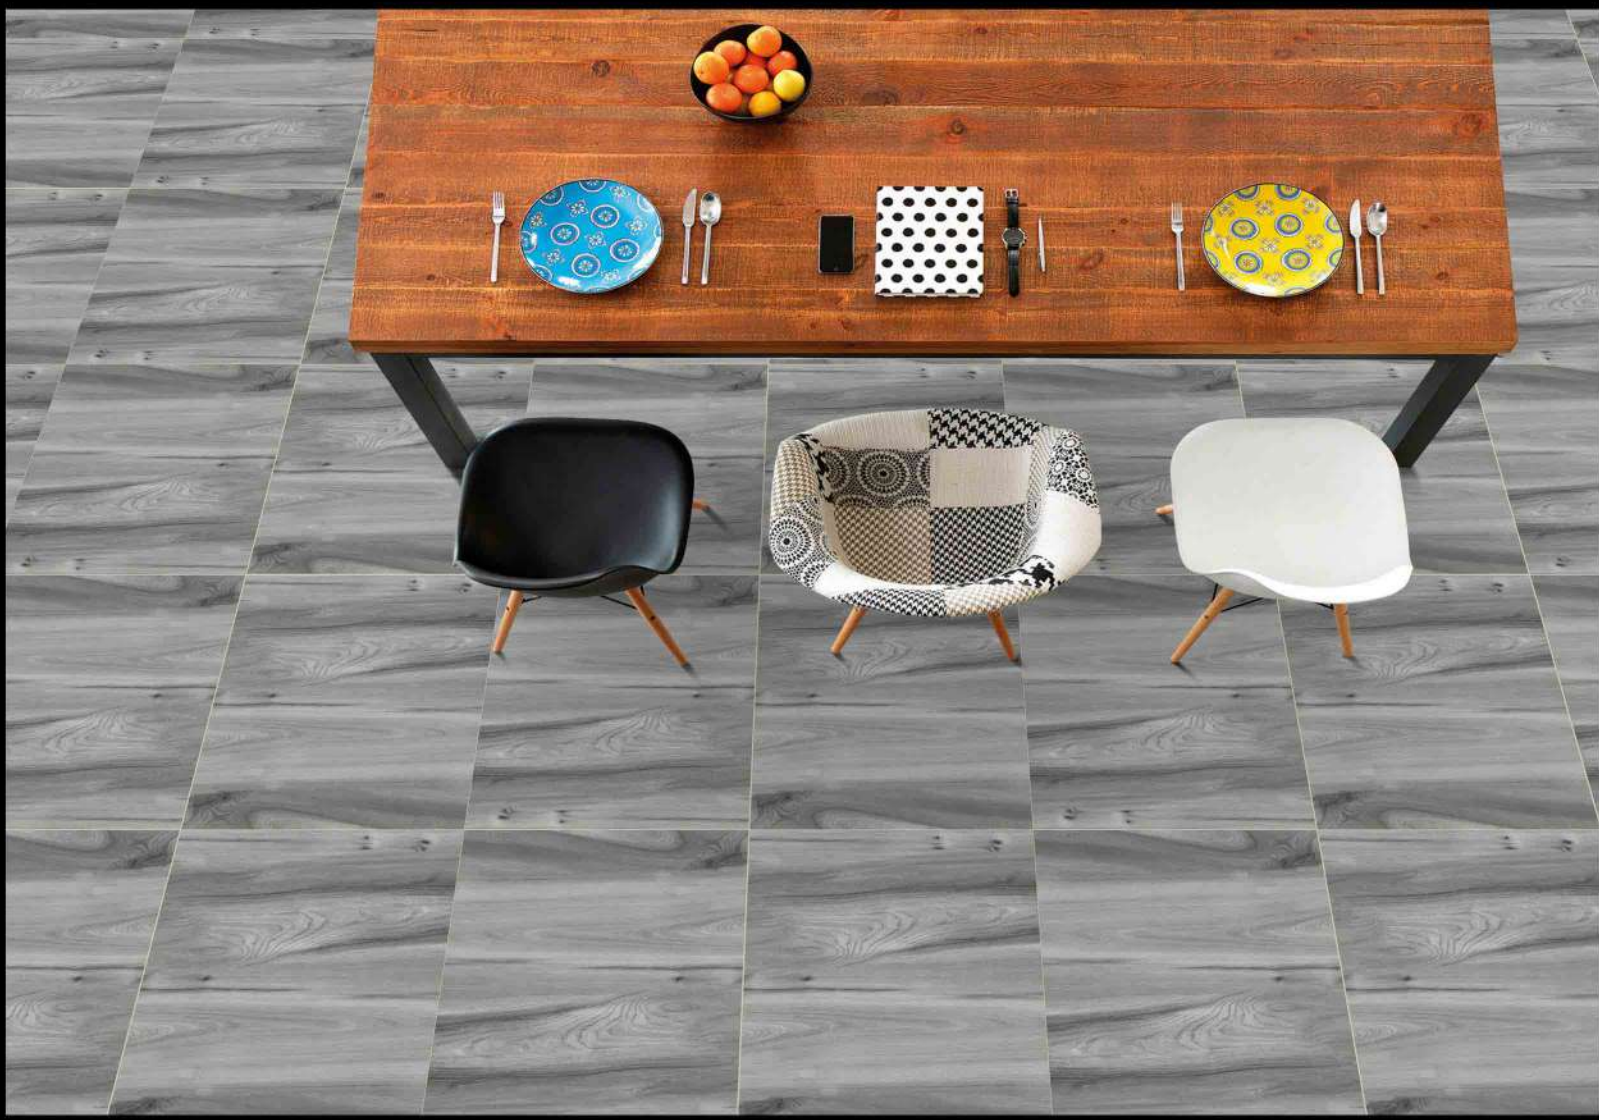

4 FACES

PUNCH SERIES