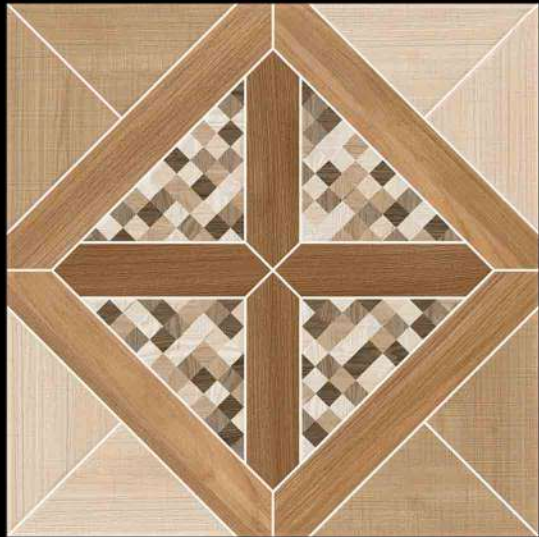

DIGITAL PORCELAIN
600 mm X 600 mm

MATT FINISH

PARCOS
TILES LLP.

5142