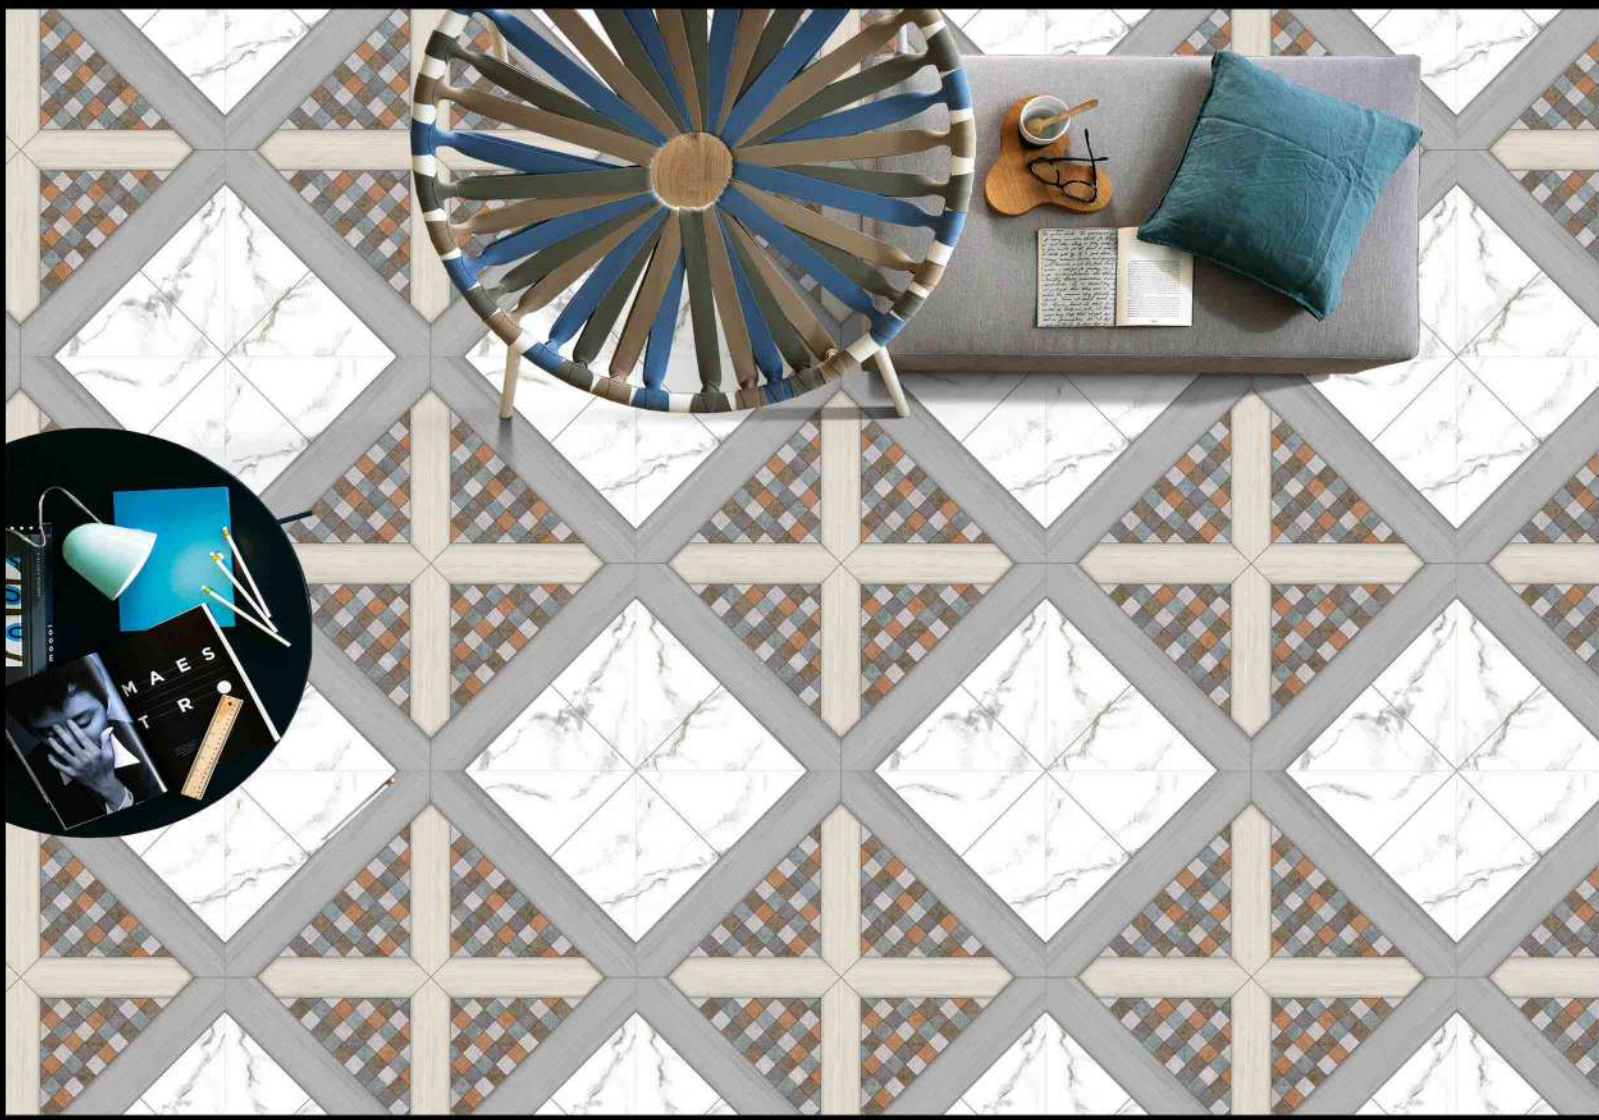

1 FACES

PUNCH SERIES