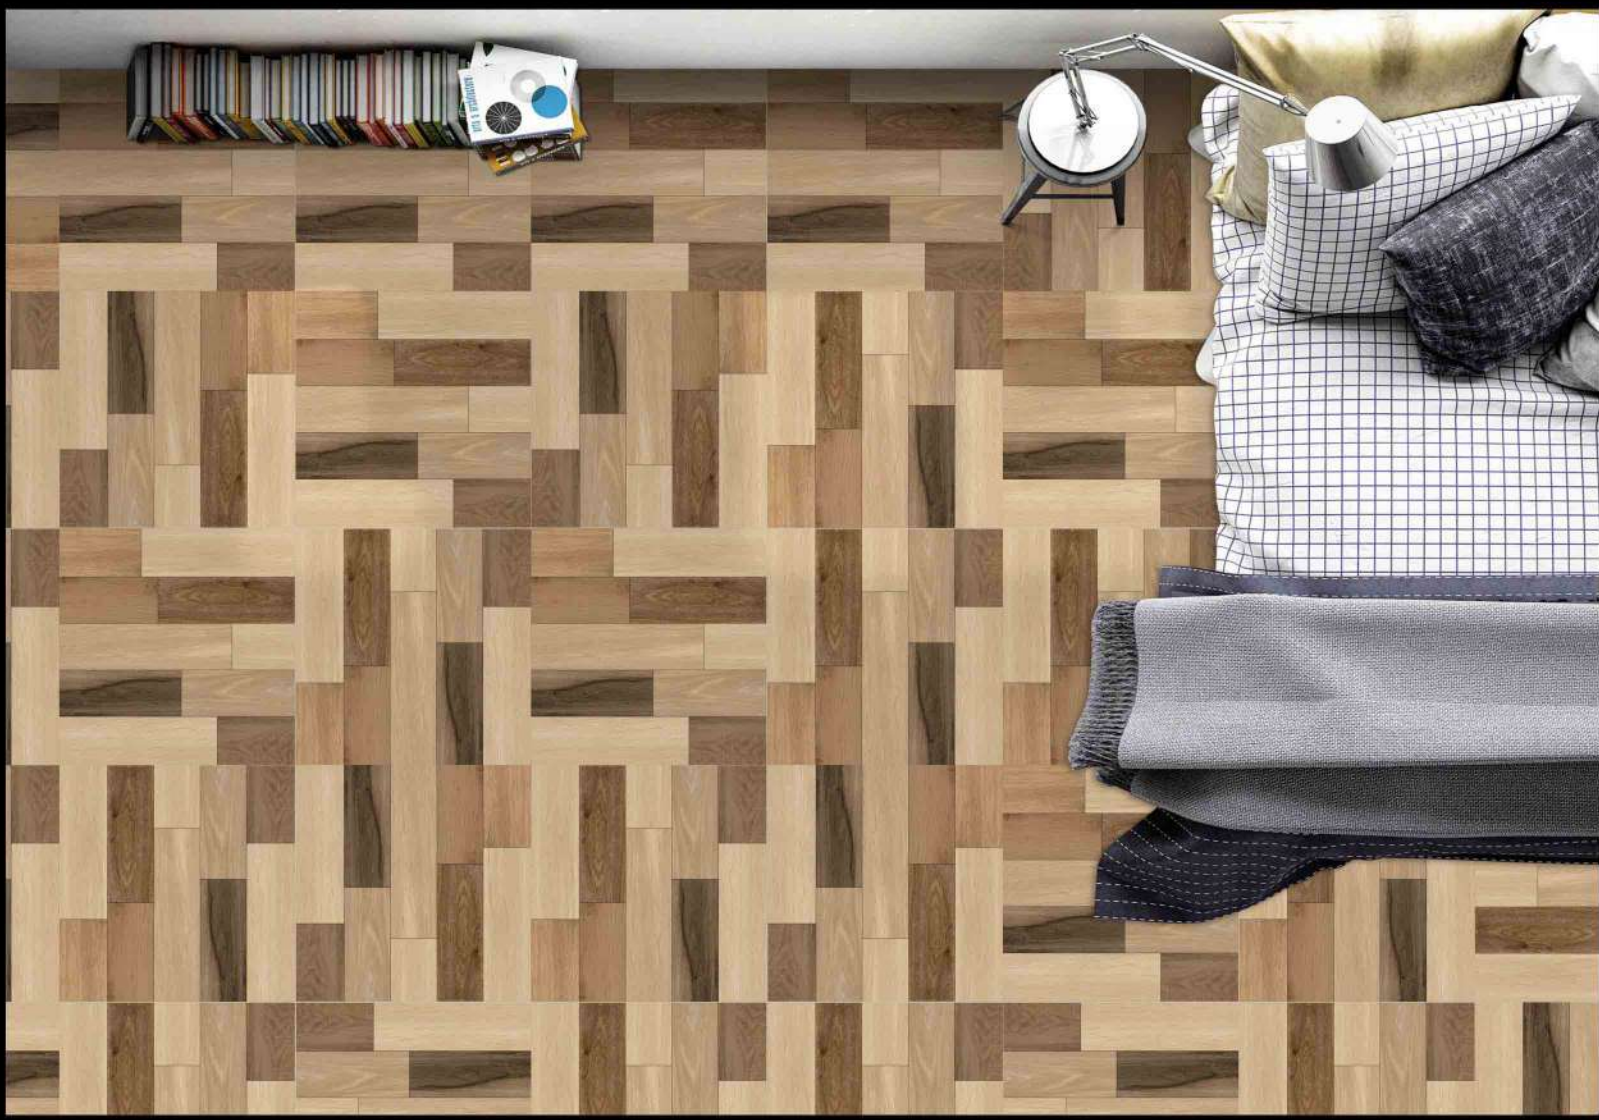

DIGITAL PORCELAIN
600 mm X 600 mm

MATT FINISH

5220

1 FACES

PUNCH SERIES

DIGITAL PORCELAIN
600 mm X 600 mm

MATT FINISH

5221