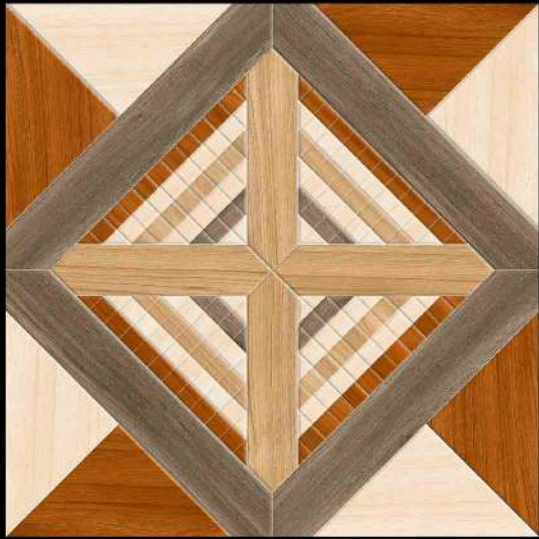

PUNCH SERIES

DIGITAL PORCELAIN
600 mm X 600 mm

MATT FINISH

 **PARCOS**
TILES LLP.

5150

1 FACES

PUNCH SERIES

DIGITAL PORCELAIN
600 mm X 600 mm