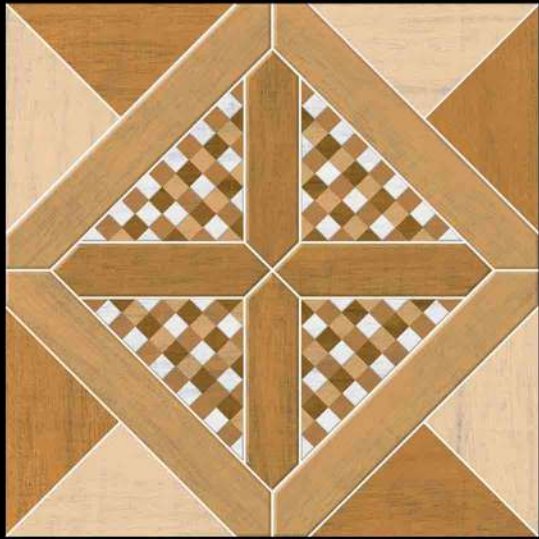

**PARCOS**
TILES LLP.

5142

1 FACES

PUNCH SERIES

DIGITAL PORCELAIN
600 mm X 600 mm

MATT FINISH

5146

1 FACES