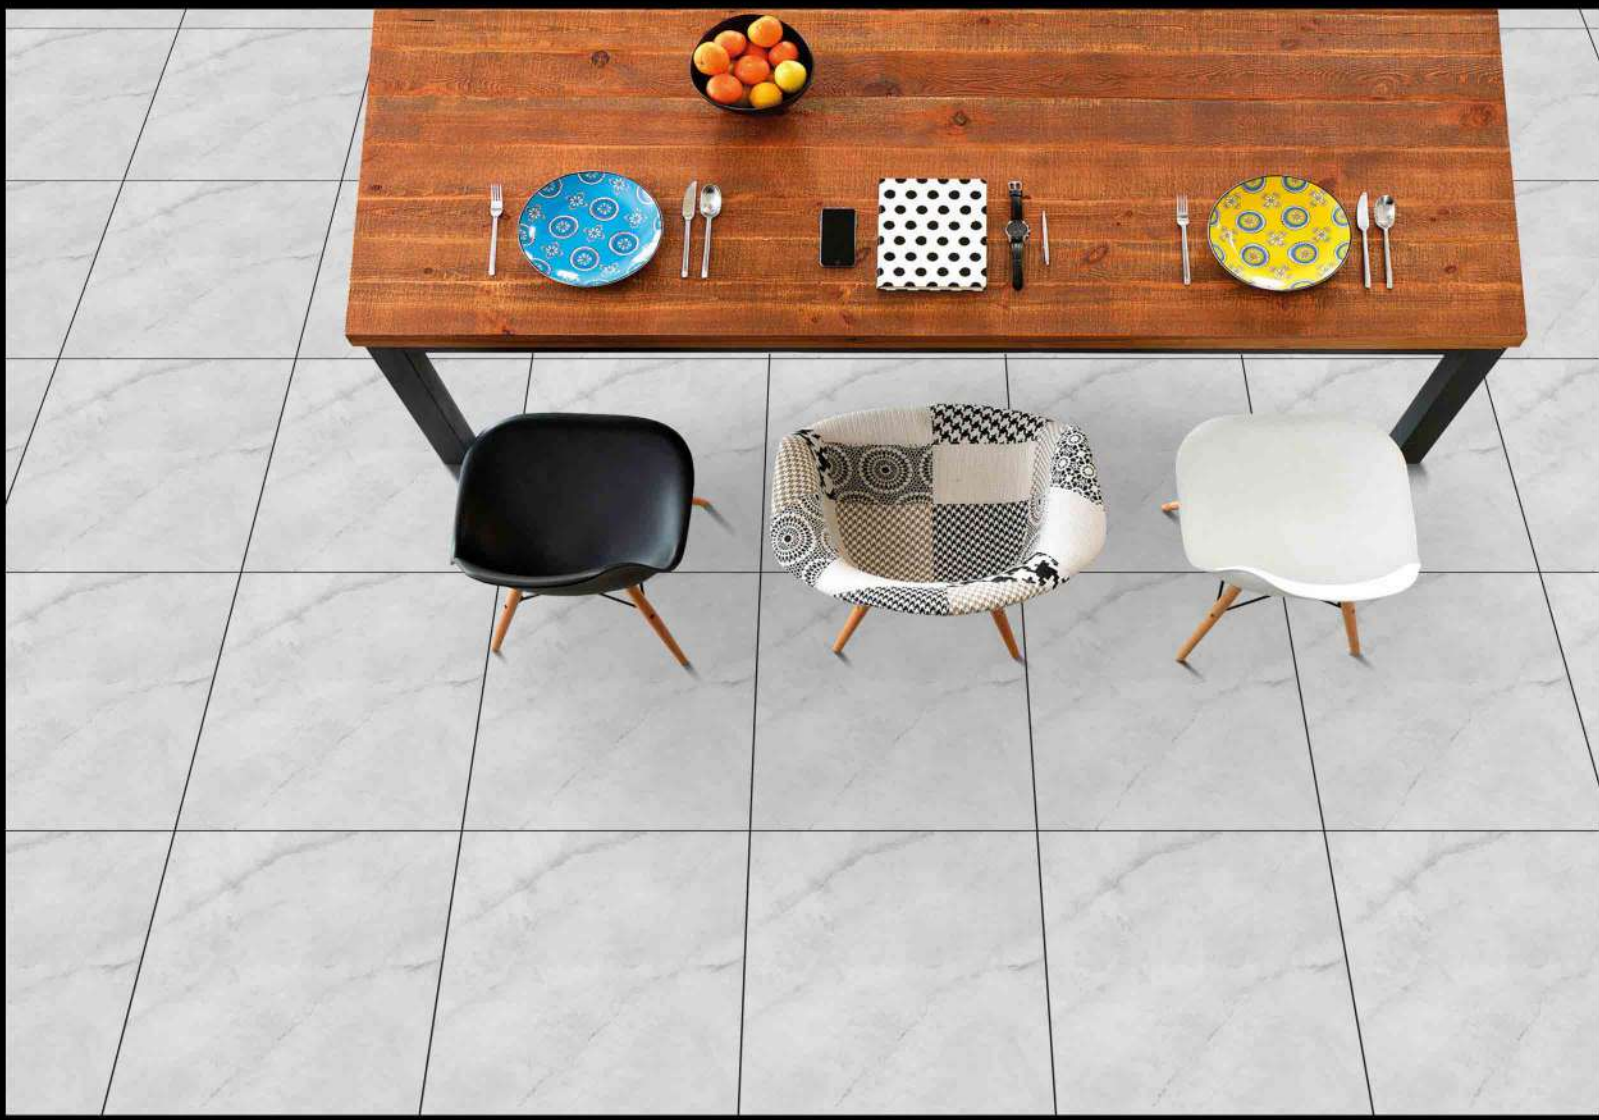

DIGITAL PORCELAIN
600 mm X 600 mm

MATT FINISH

5011

3 FACES

PUNCH SERIES

DIGITAL PORCELAIN
600 mm X 600 mm

MATT FINISH

5012