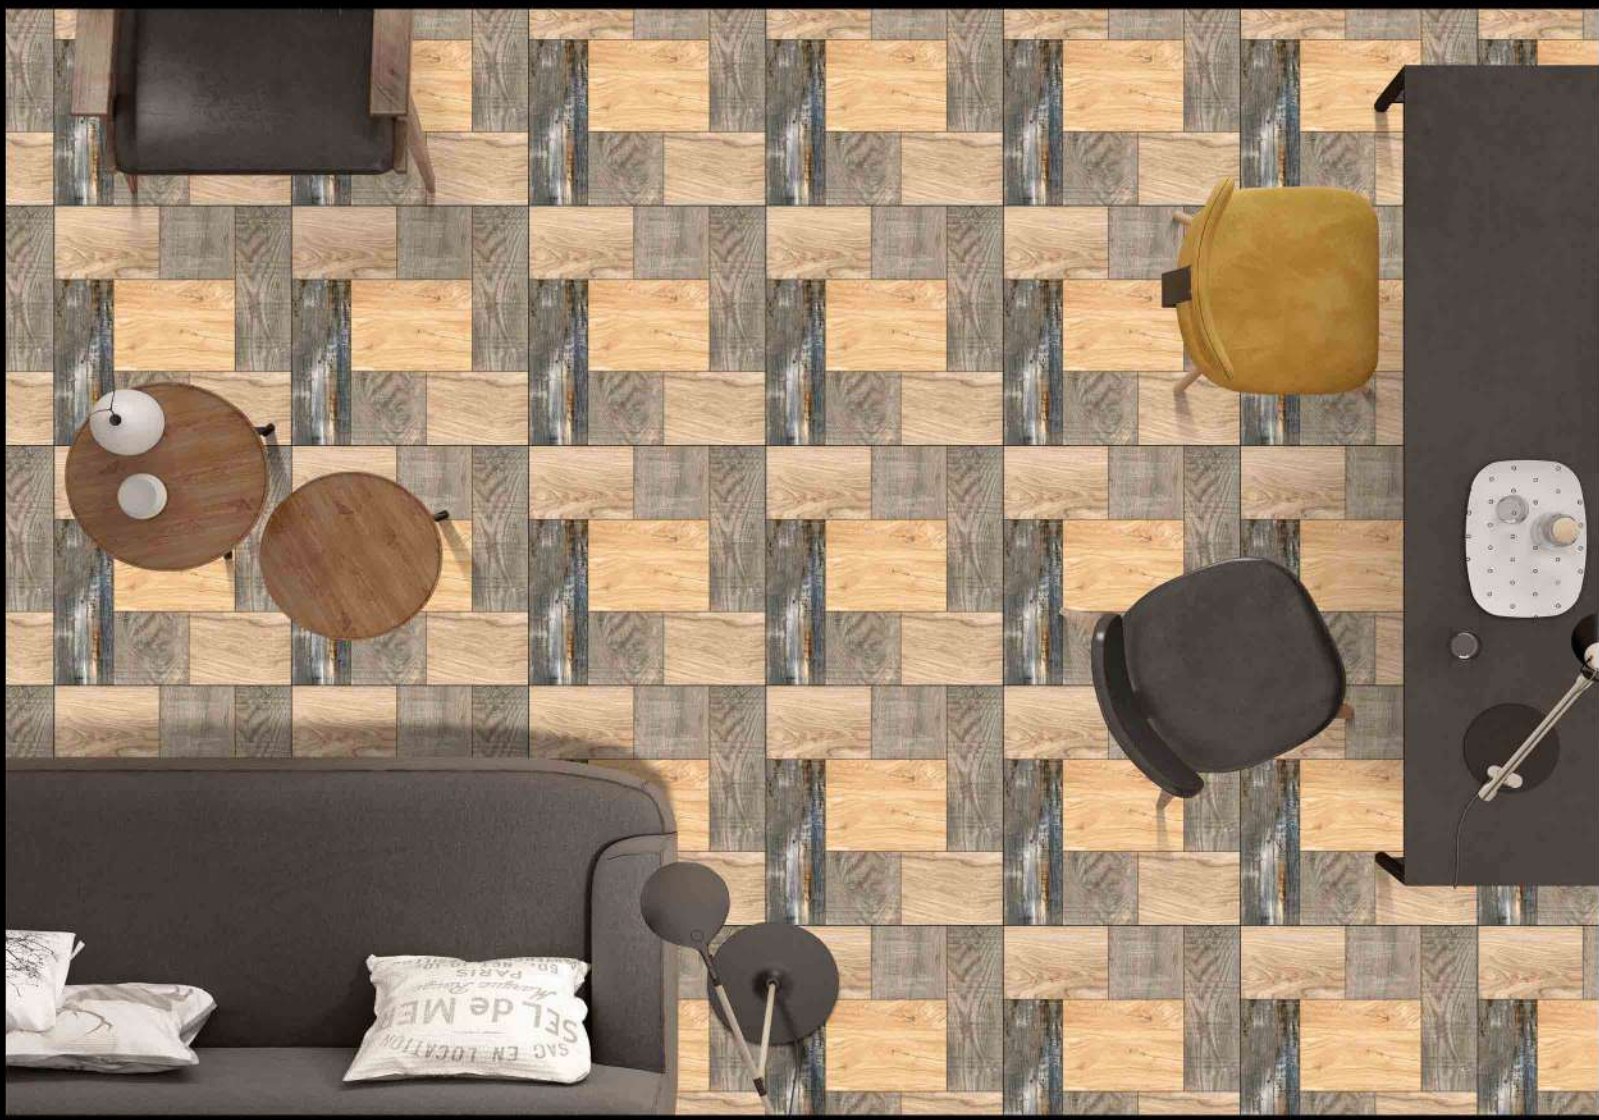

1 FACES

PUNCH SERIES