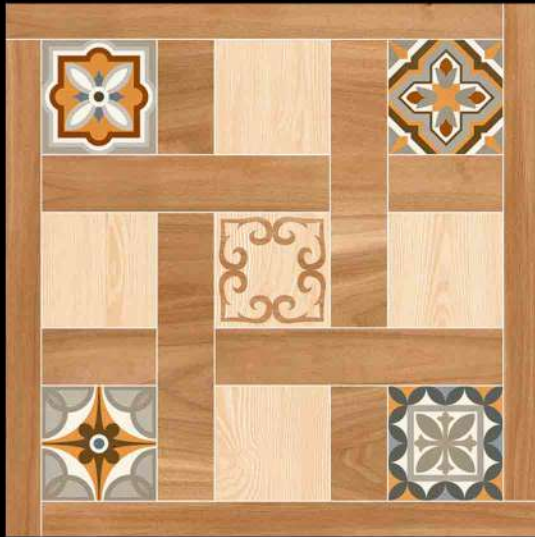

PUNCH SERIES

DIGITAL PORCELAIN
600 mm X 600 mm

MATT FINISH

 **PARCOS**
TILES LLP.

5132

1 FACES

PUNCH SERIES

DIGITAL PORCELAIN
600 mm X 600 mm