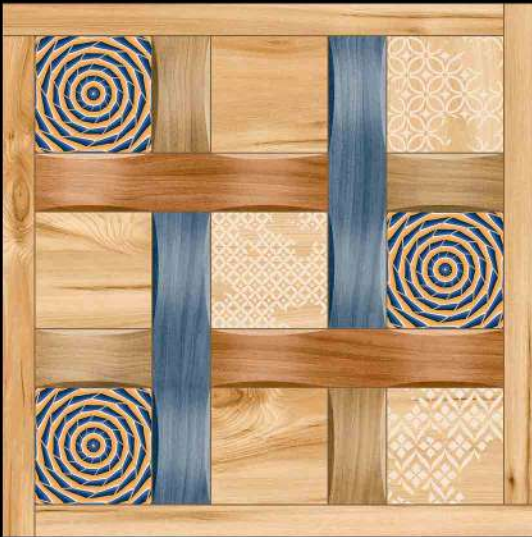

DIGITAL PORCELAIN
600 mm X 600 mm

MATT FINISH

PARCOS
TILES LLP.

5140