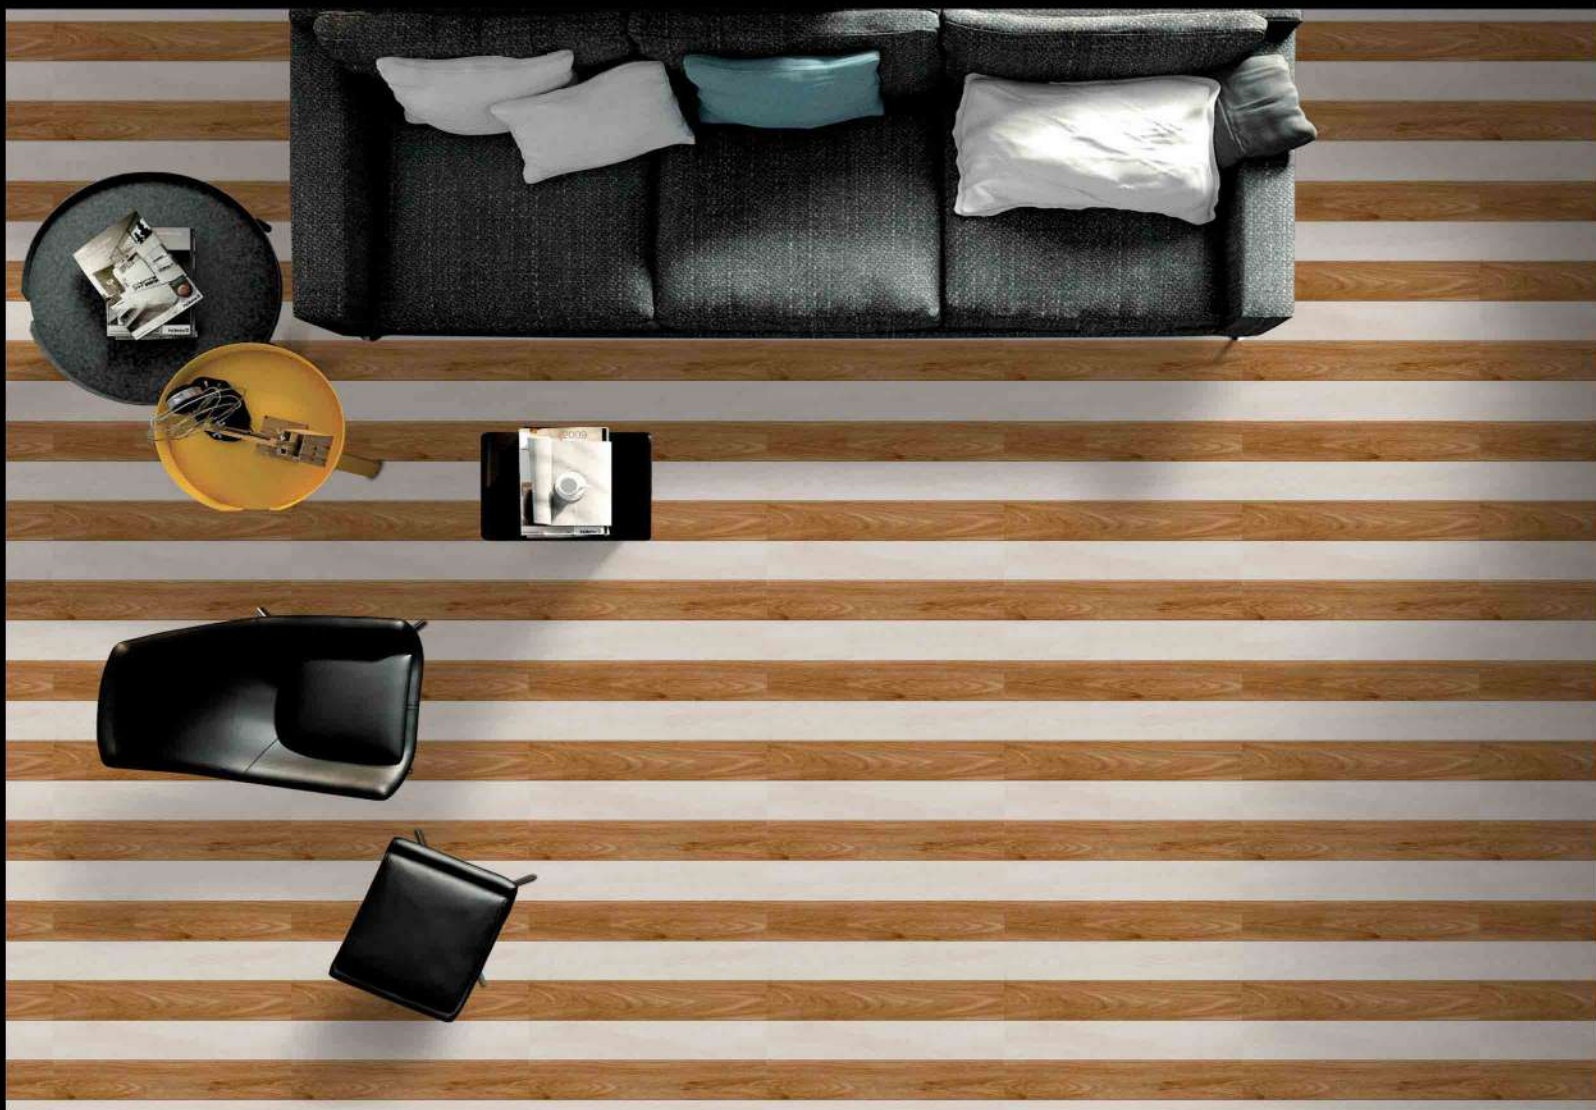

5111

1 FACES

PUNCH SERIES