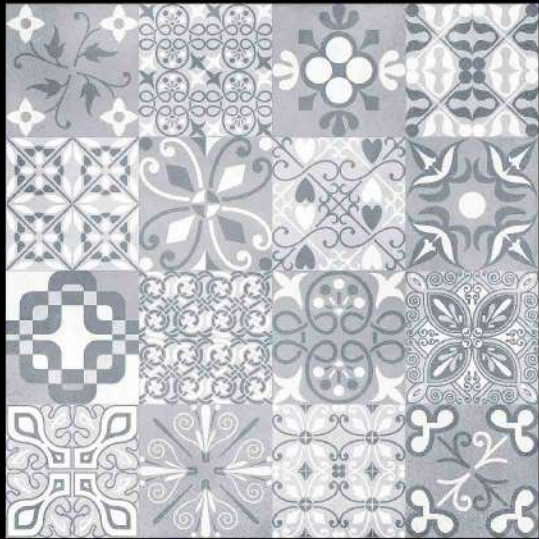

DIGITAL PORCELAIN
600 mm X 600 mm

MATT FINISH

PARCOS
TILES LLP.

M-34