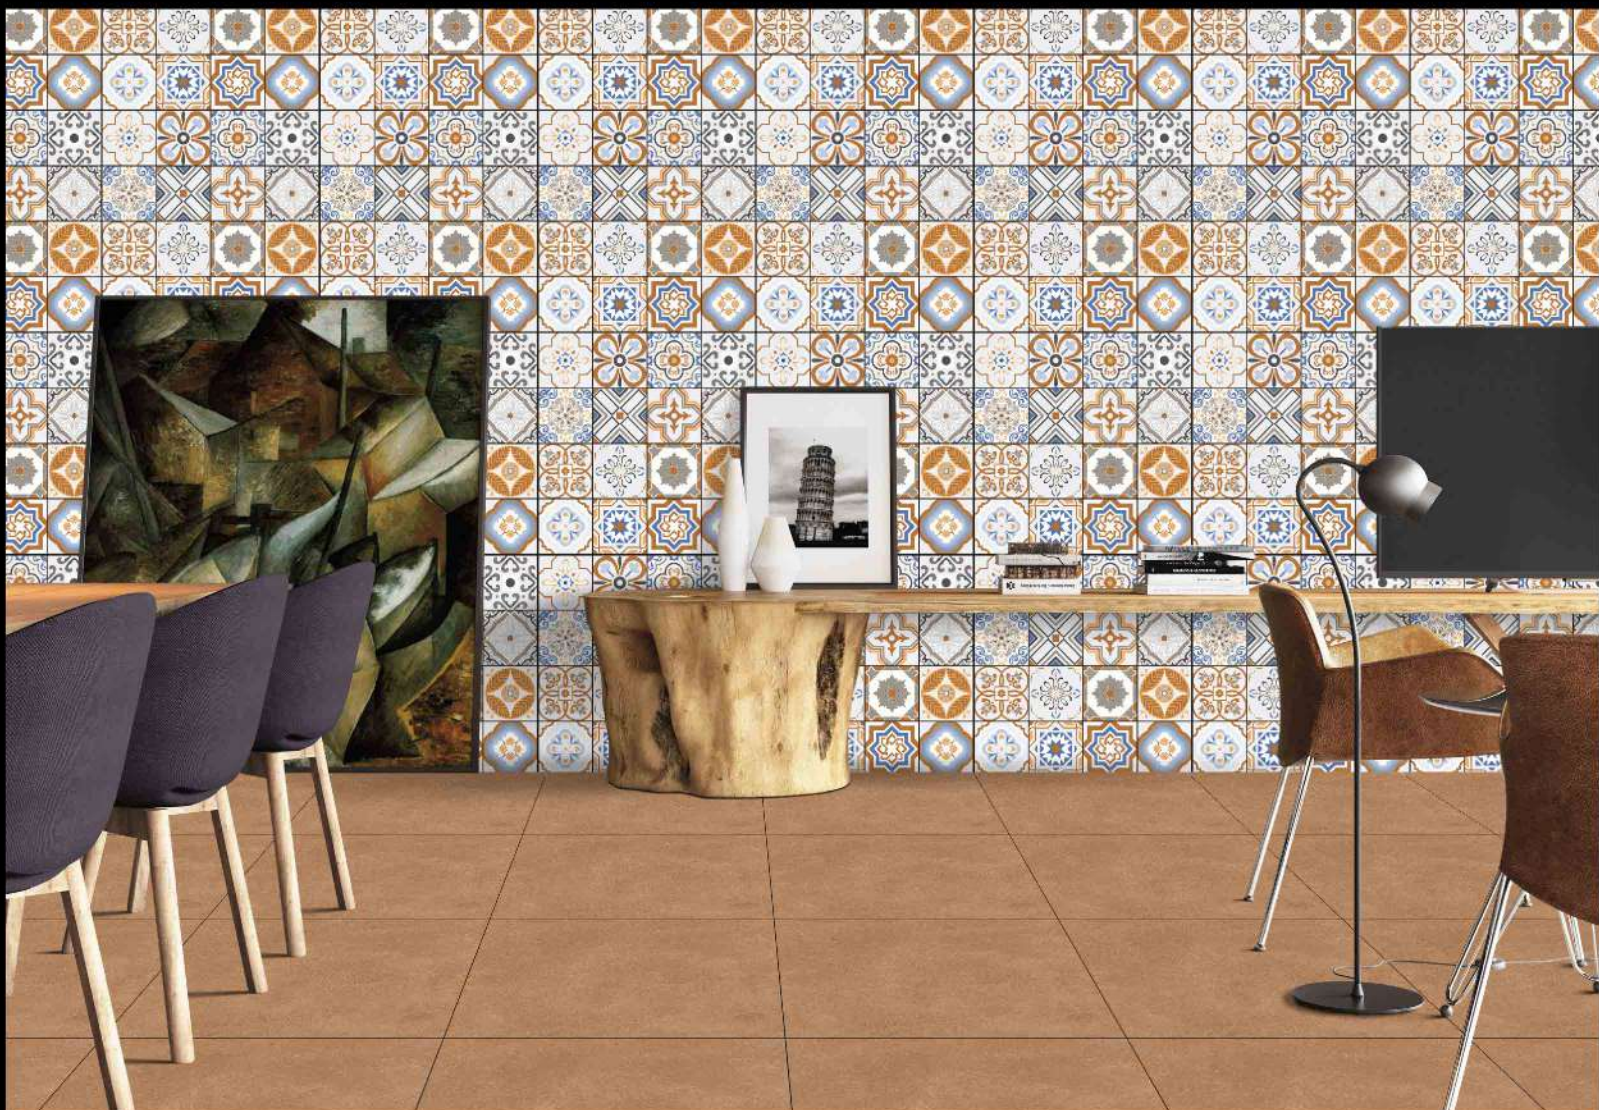

1 FACES

MOROCCAN SERIES