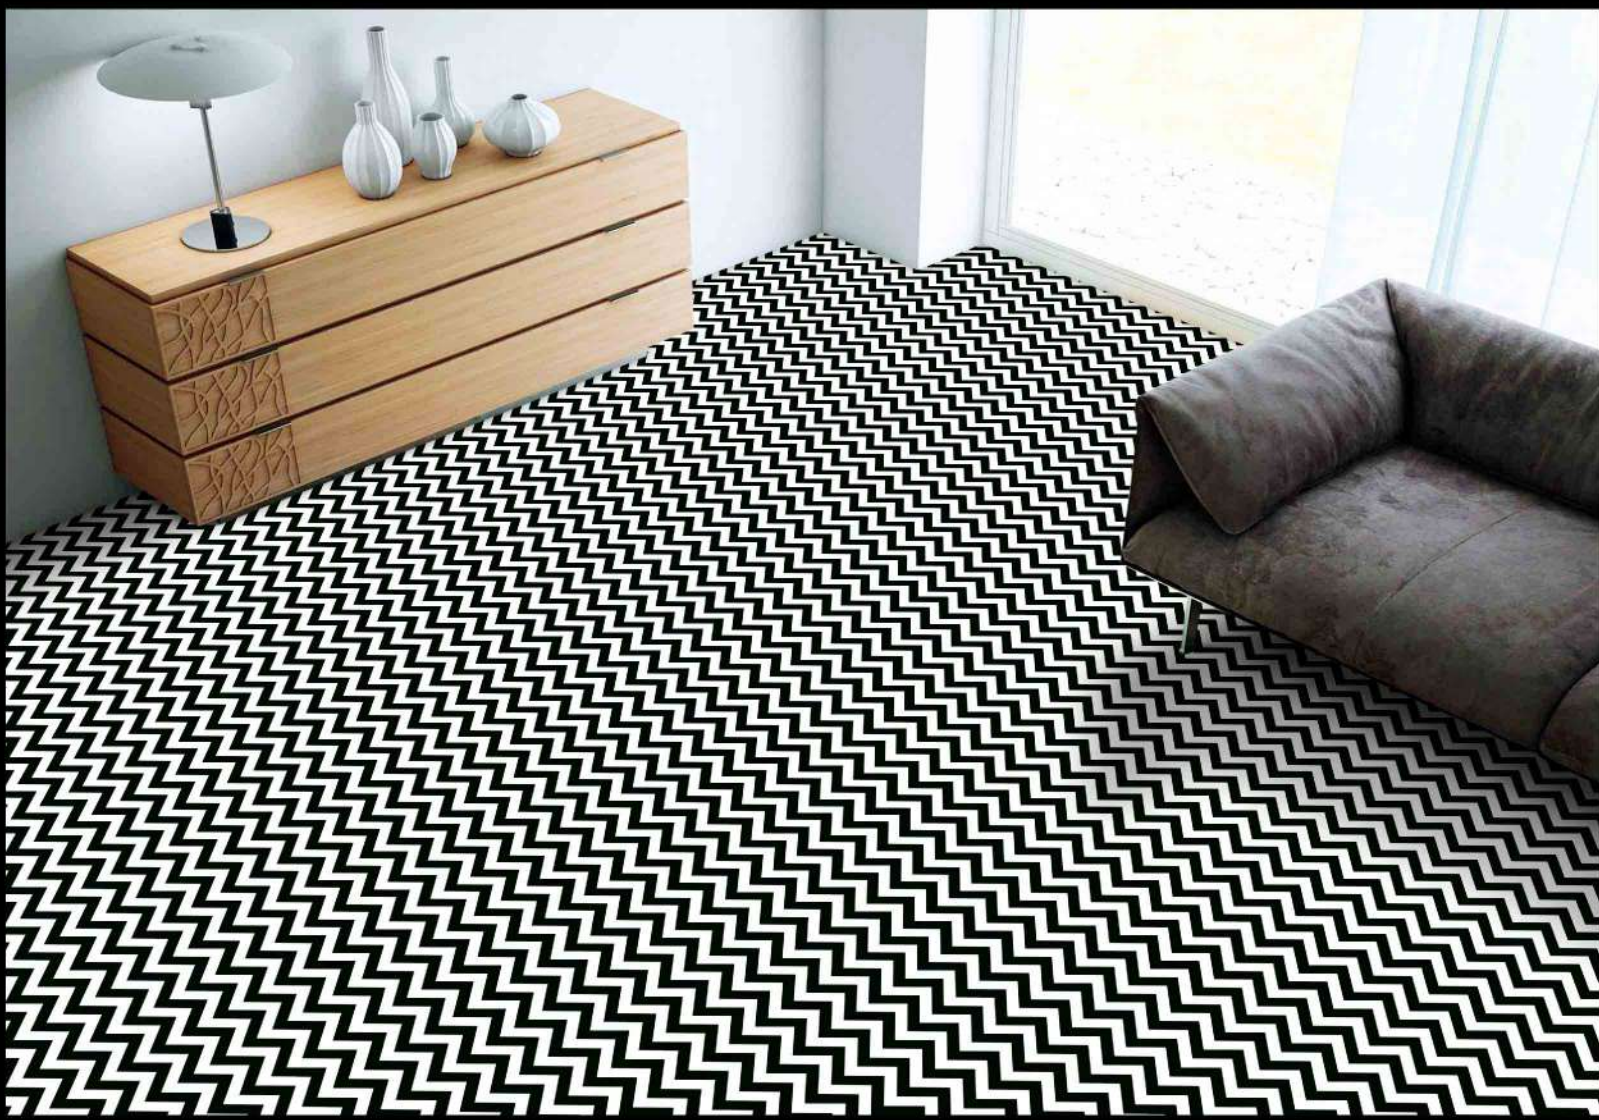

1 FACES

MOROCCAN SERIES