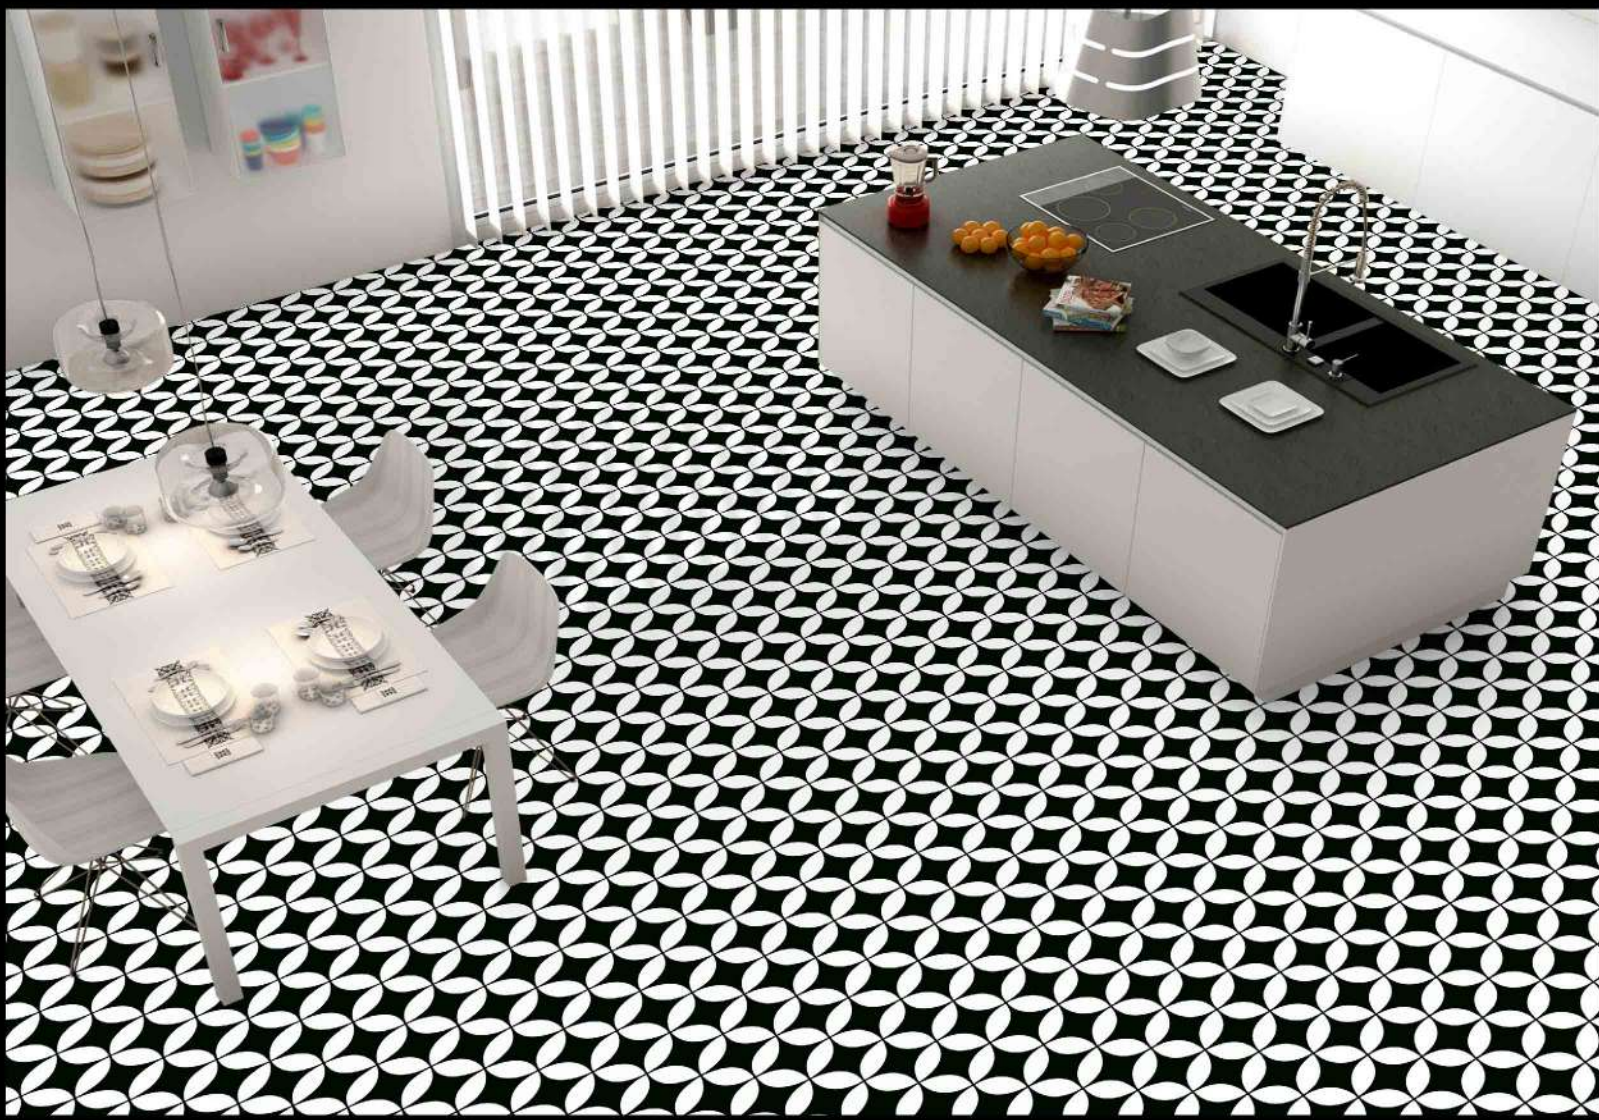

1 FACES

MOROCCAN SERIES