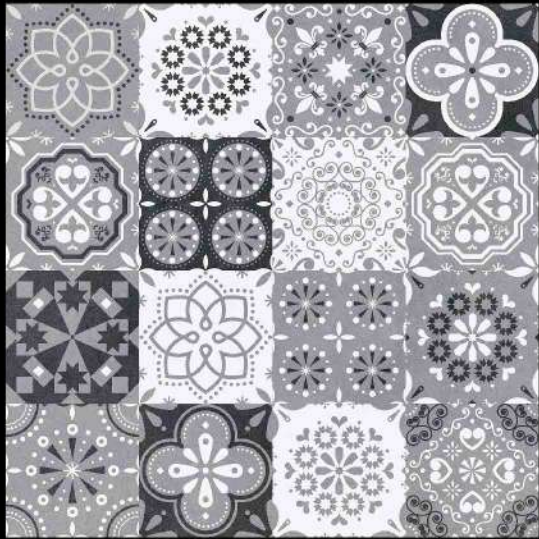

 **PARCOS**
TILES LLP.

M-31

1 FACES

MOROCCAN SERIES

DIGITAL PORCELAIN
600 mm X 600 mm

MATT FINISH

 **PARCOS**
TILES LLP.

M-32