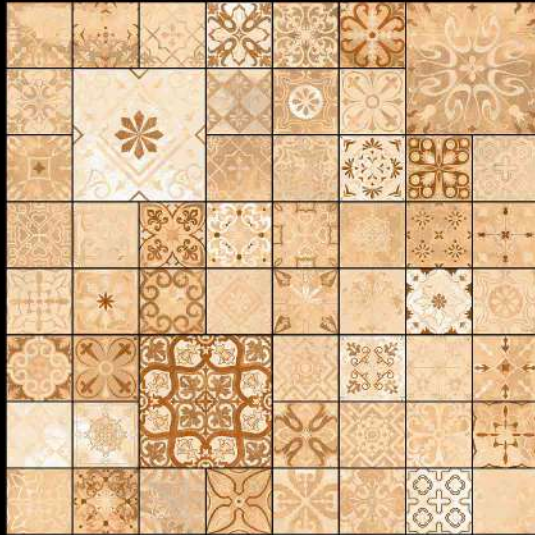

DIGITAL PORCELAIN
600 mm X 600 mm

MATT FINISH

PARCOS
TILES LLP.

M-11