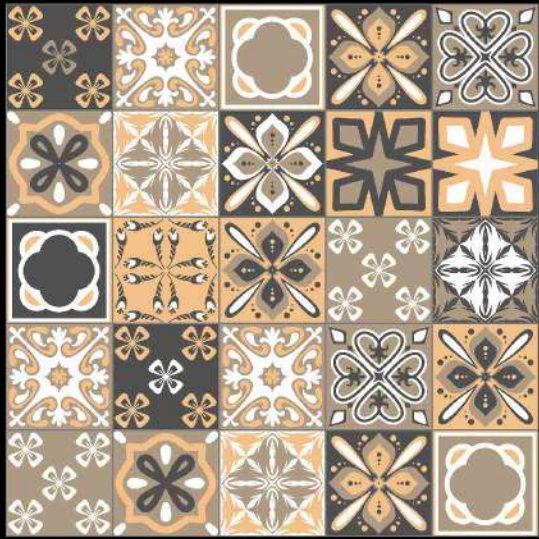

 **PARCOS**
TILES LLP.

M-35

1 FACES

MOROCCAN SERIES

DIGITAL PORCELAIN
600 mm X 600 mm

MATT FINISH

**PARCOS**
TILES LLP.

M-36