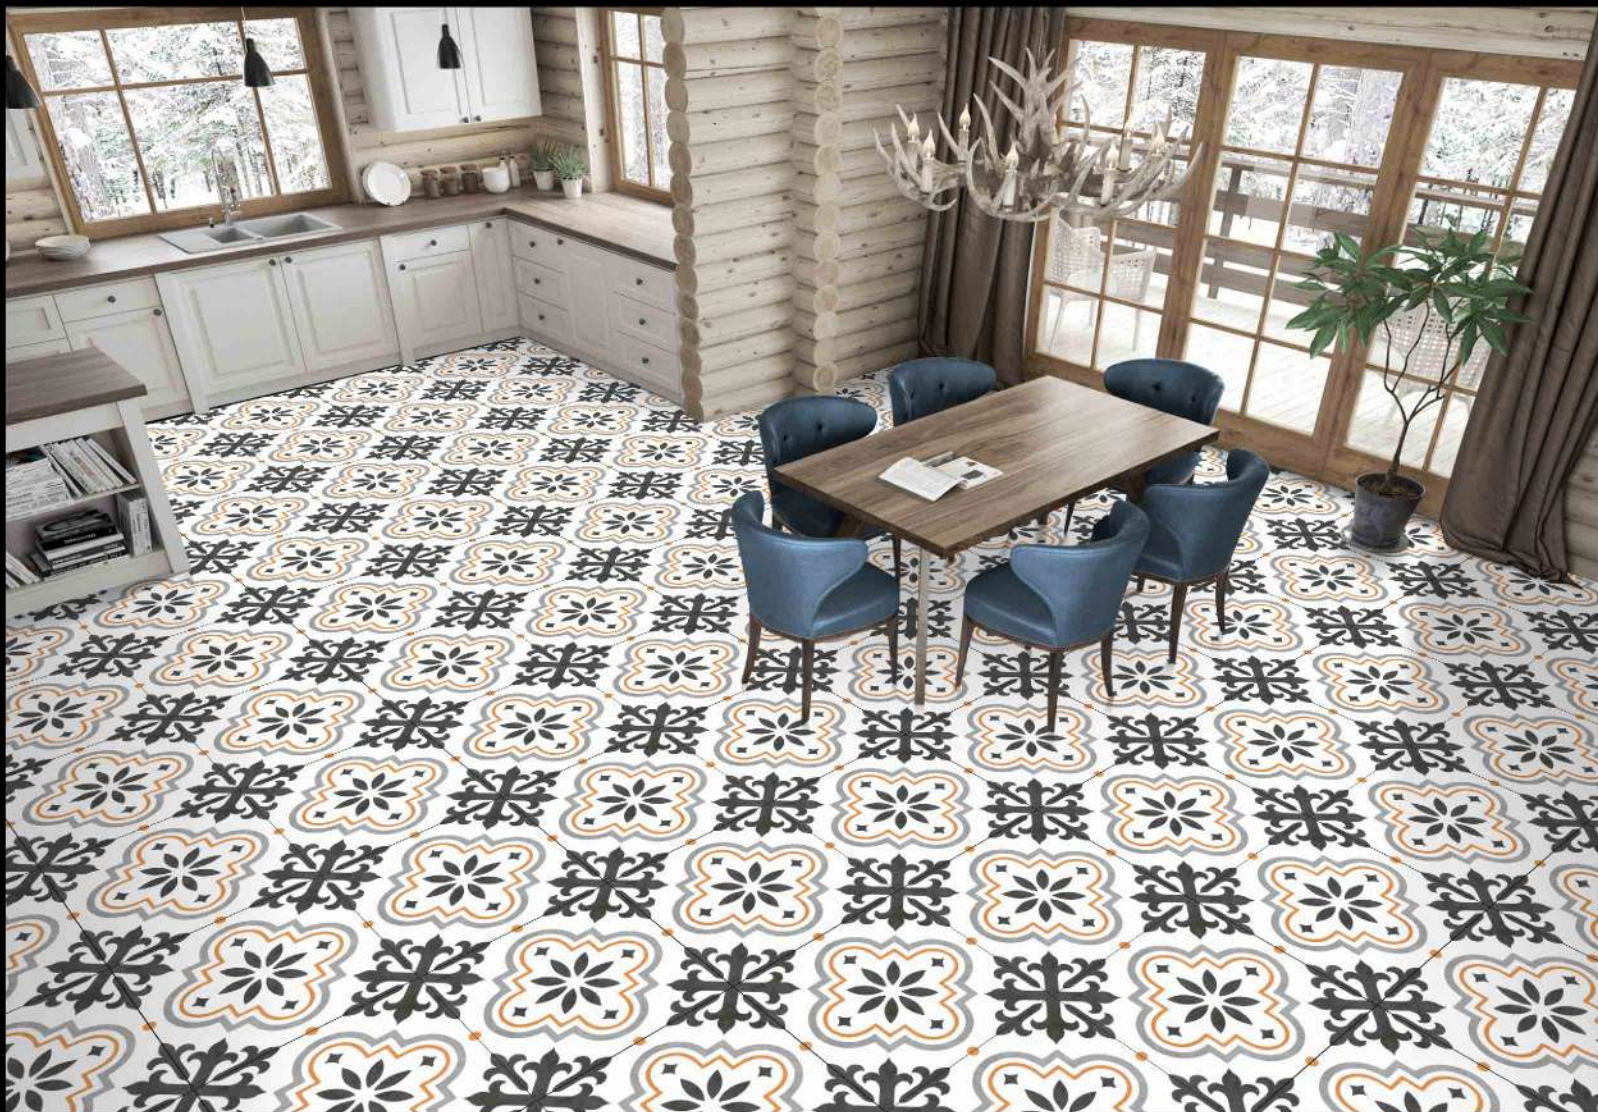

MOROCCAN SERIES

DIGITAL PORCELAIN
600 mm X 600 mm

MATT FINISH

 **PARCOS**
TILES LLP.

M-15

1 FACES

MOROCCAN SERIES

DIGITAL PORCELAIN
600 mm X 600 mm