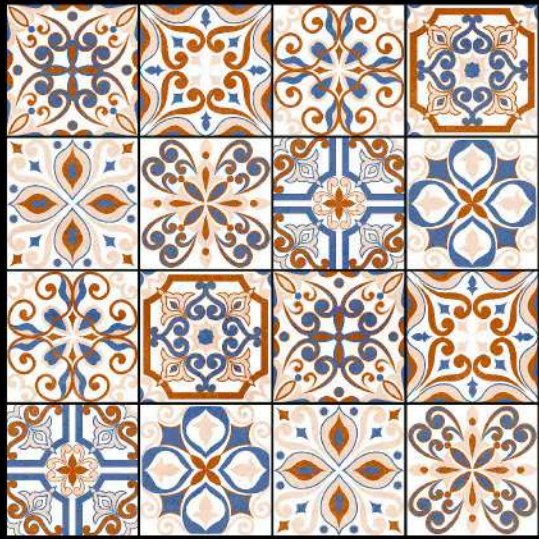

DIGITAL PORCELAIN
600 mm X 600 mm

MATT FINISH

M-13

1 FACES

MOROCCAN SERIES