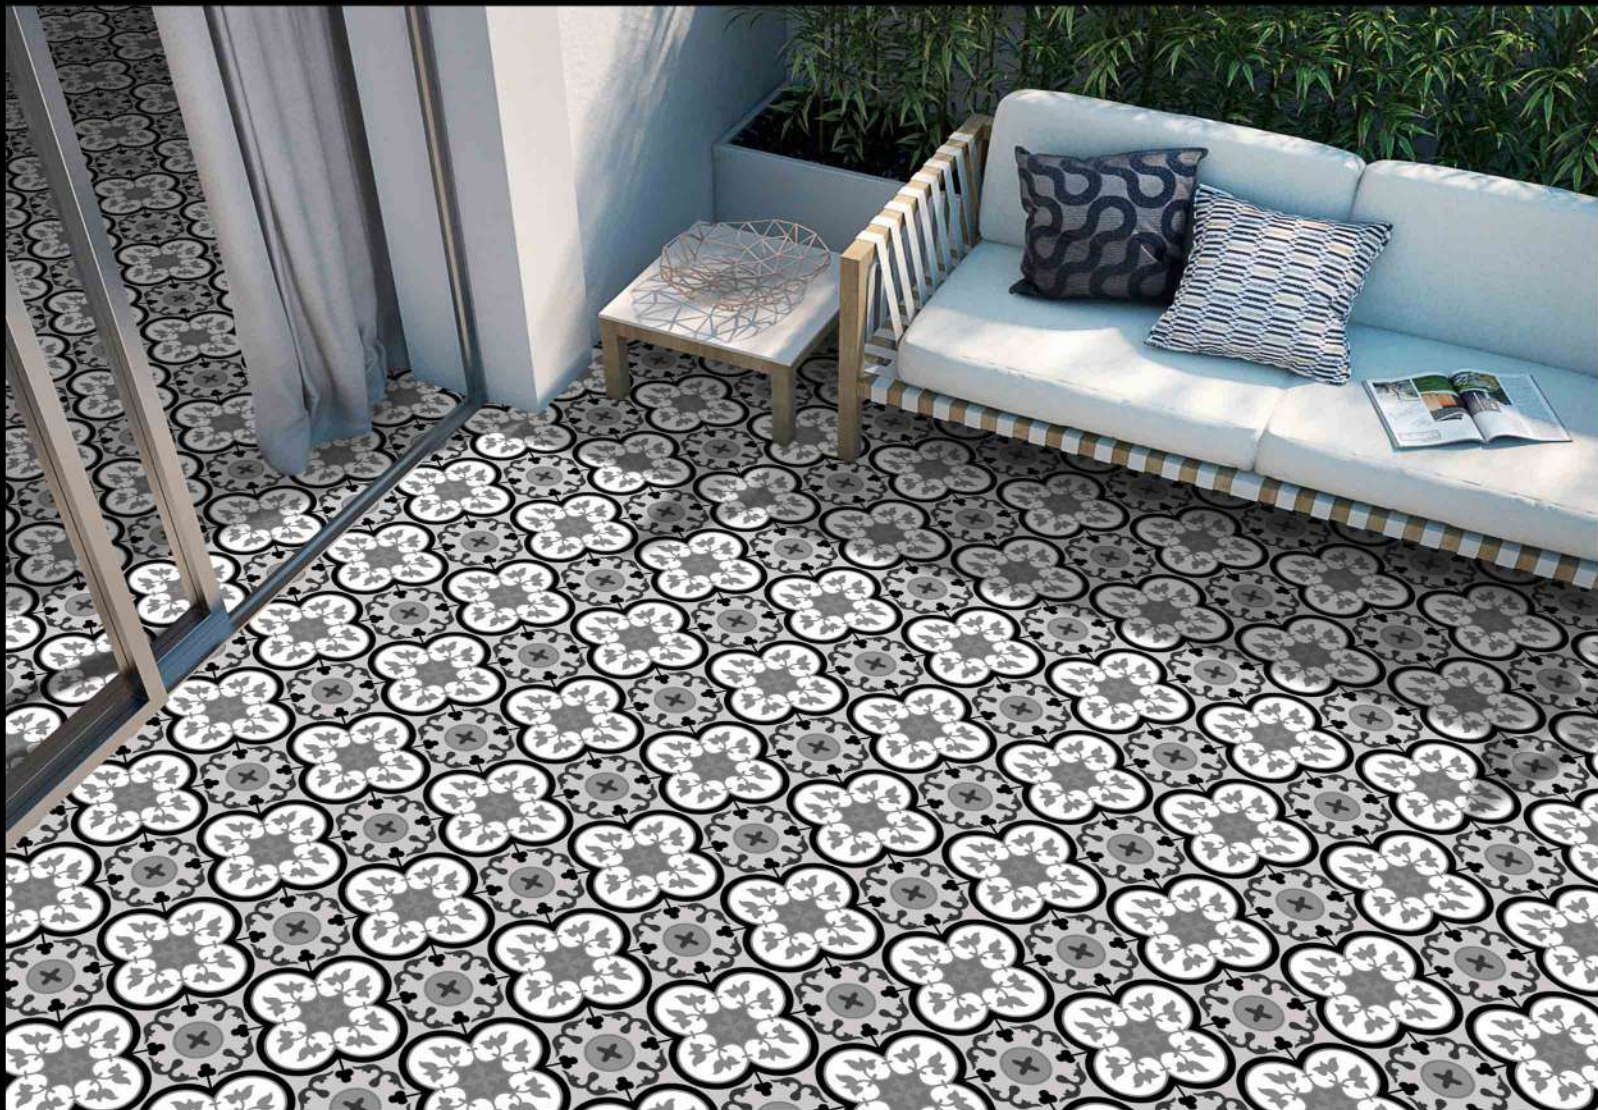

MOROCCAN SERIES

DIGITAL PORCELAIN
600 mm X 600 mm

MATT FINISH

M-26

1 FACES

MOROCCAN SERIES

DIGITAL PORCELAIN
600 mm X 600 mm

MATT FINISH