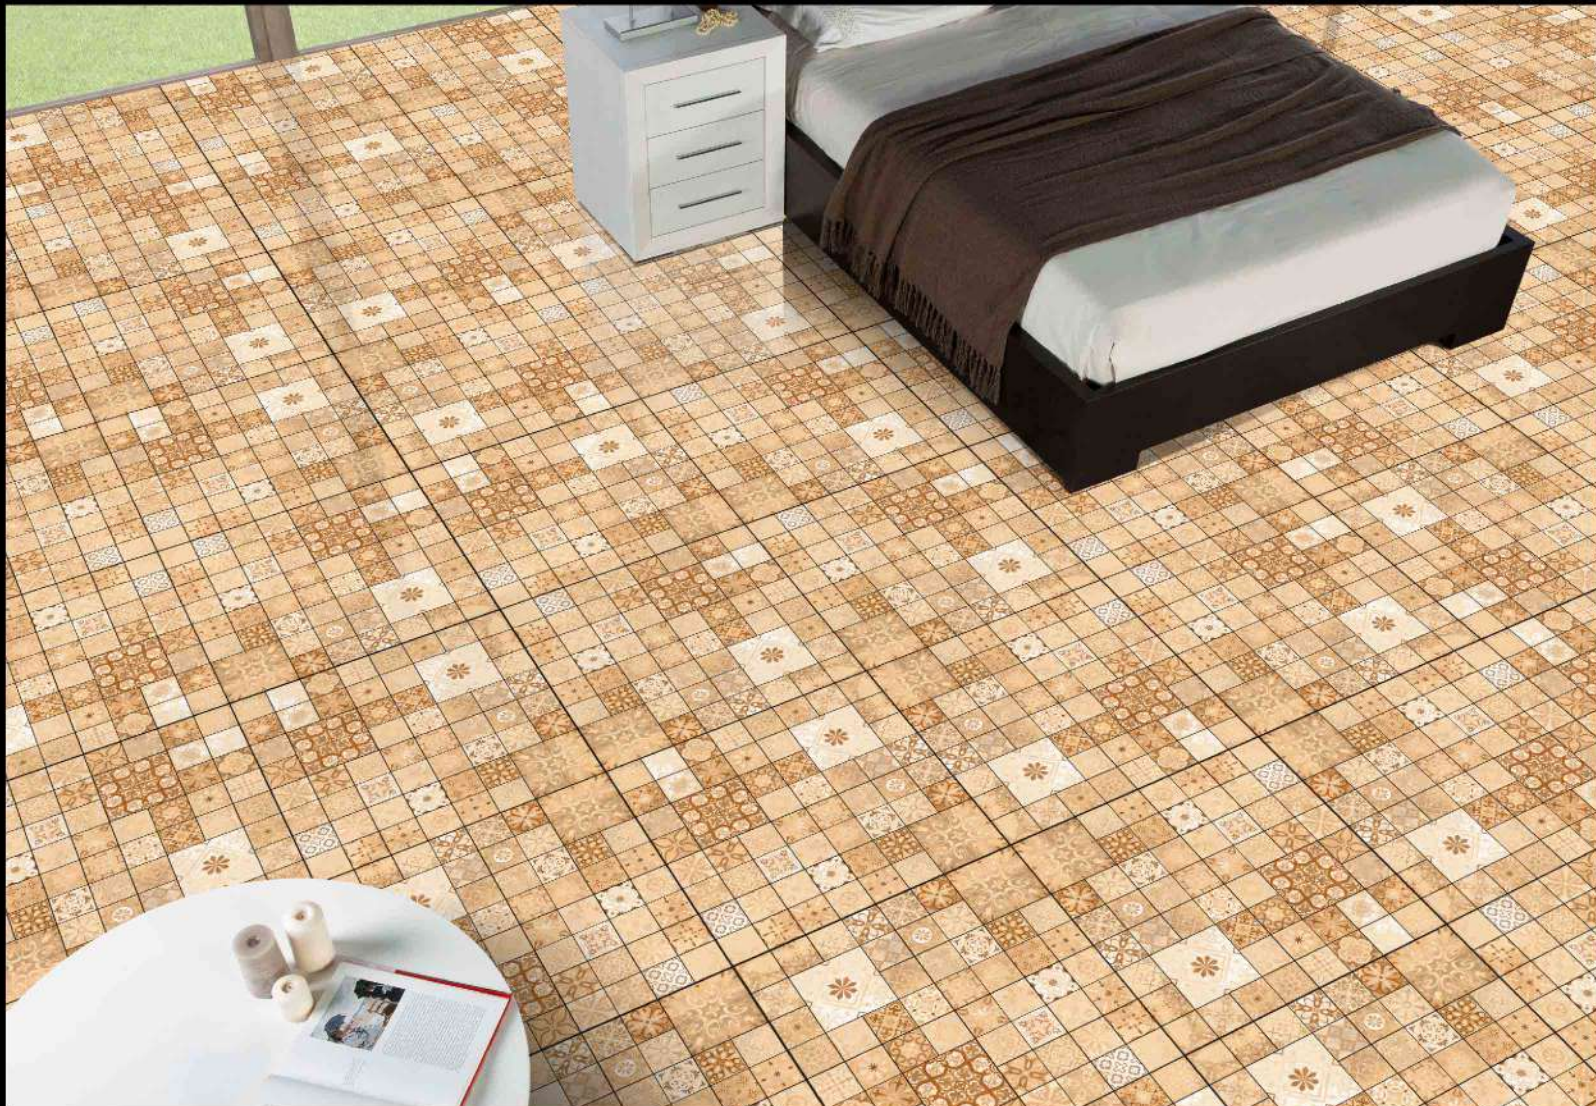

DIGITAL PORCELAIN
600 mm X 600 mm

MATT FINISH

**PARCOS**
TILES LLP.

M-11

1 FACES

MOROCCAN SERIES

DIGITAL PORCELAIN
600 mm X 600 mm

MATT FINISH