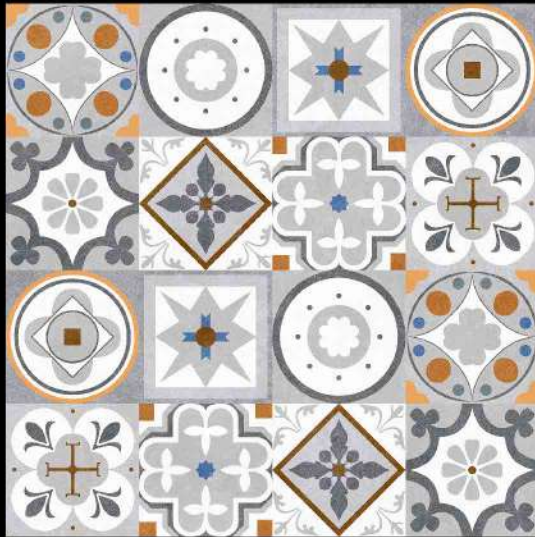

1 FACES

MOROCCAN SERIES

DIGITAL PORCELAIN
600 mm X 600 mm

MATT FINISH

M-22

1 FACES

MOROCCAN SERIES

DIGITAL PORCELAIN
600 mm X 600 mm