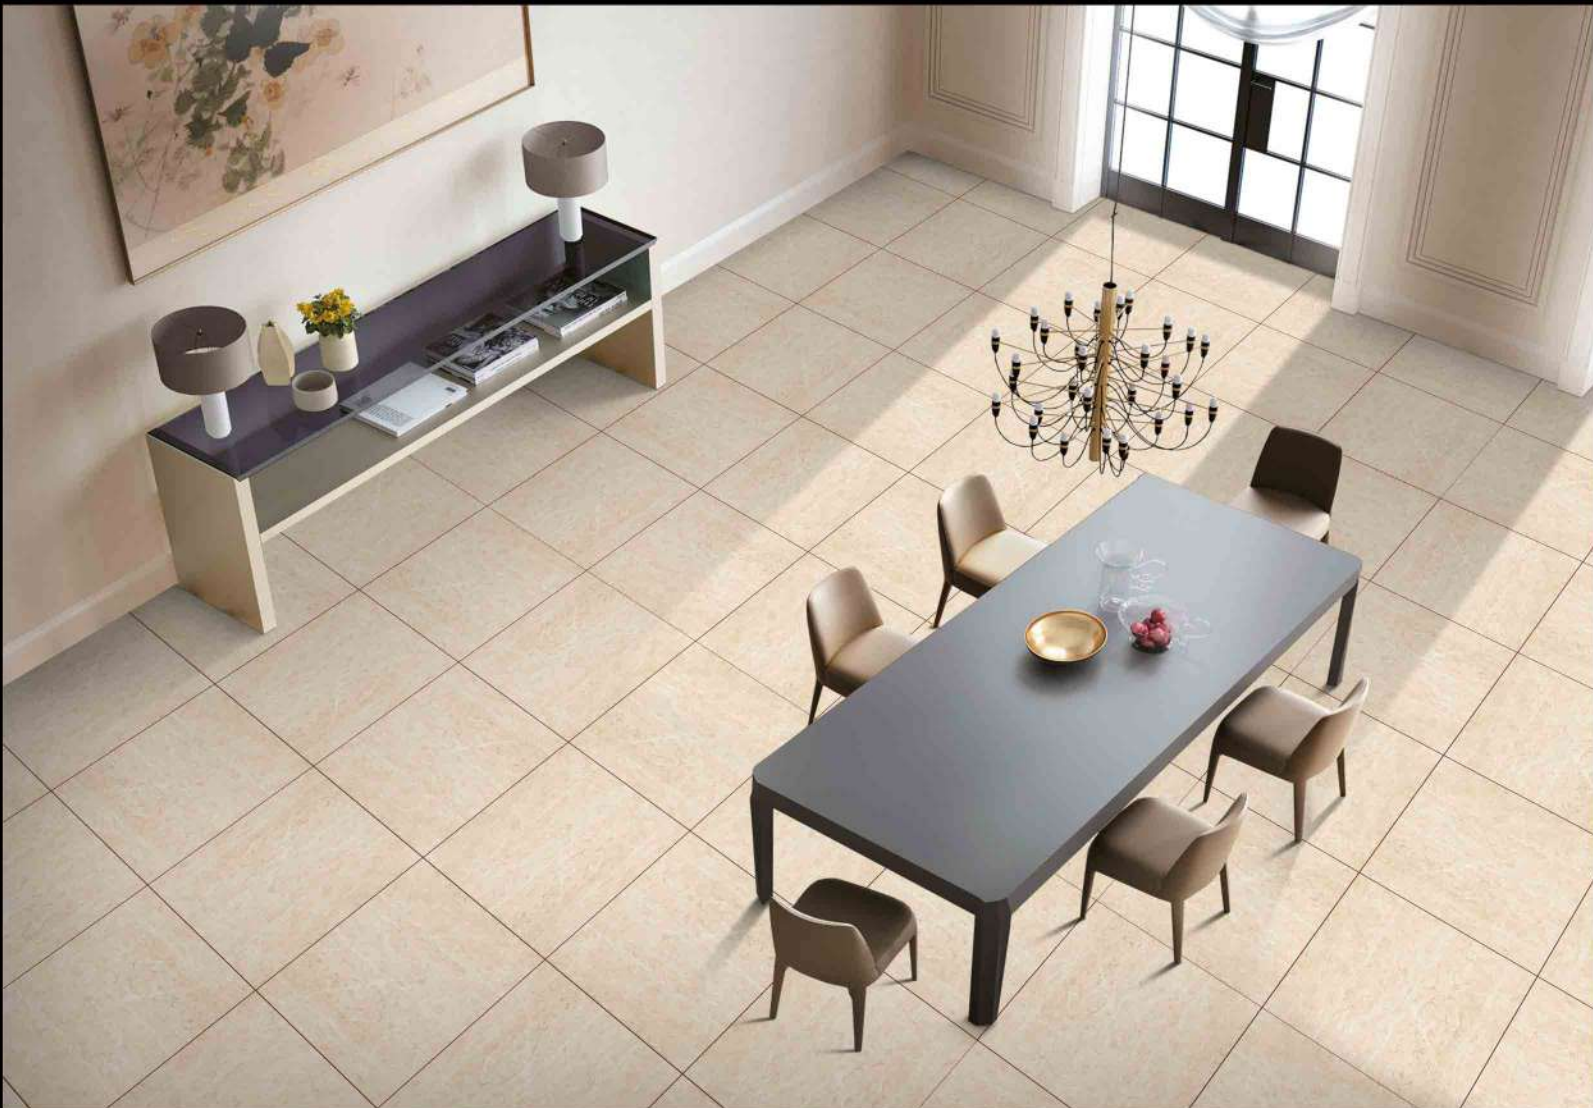

MARBLE SERIES

DIGITAL PORCELAIN
600 mm X 600 mm

MATT FINISH

PARCOS
TILES LLP.

1977

1 FACES

MARBLE SERIES

DIGITAL PORCELAIN
600 mm X 600 mm