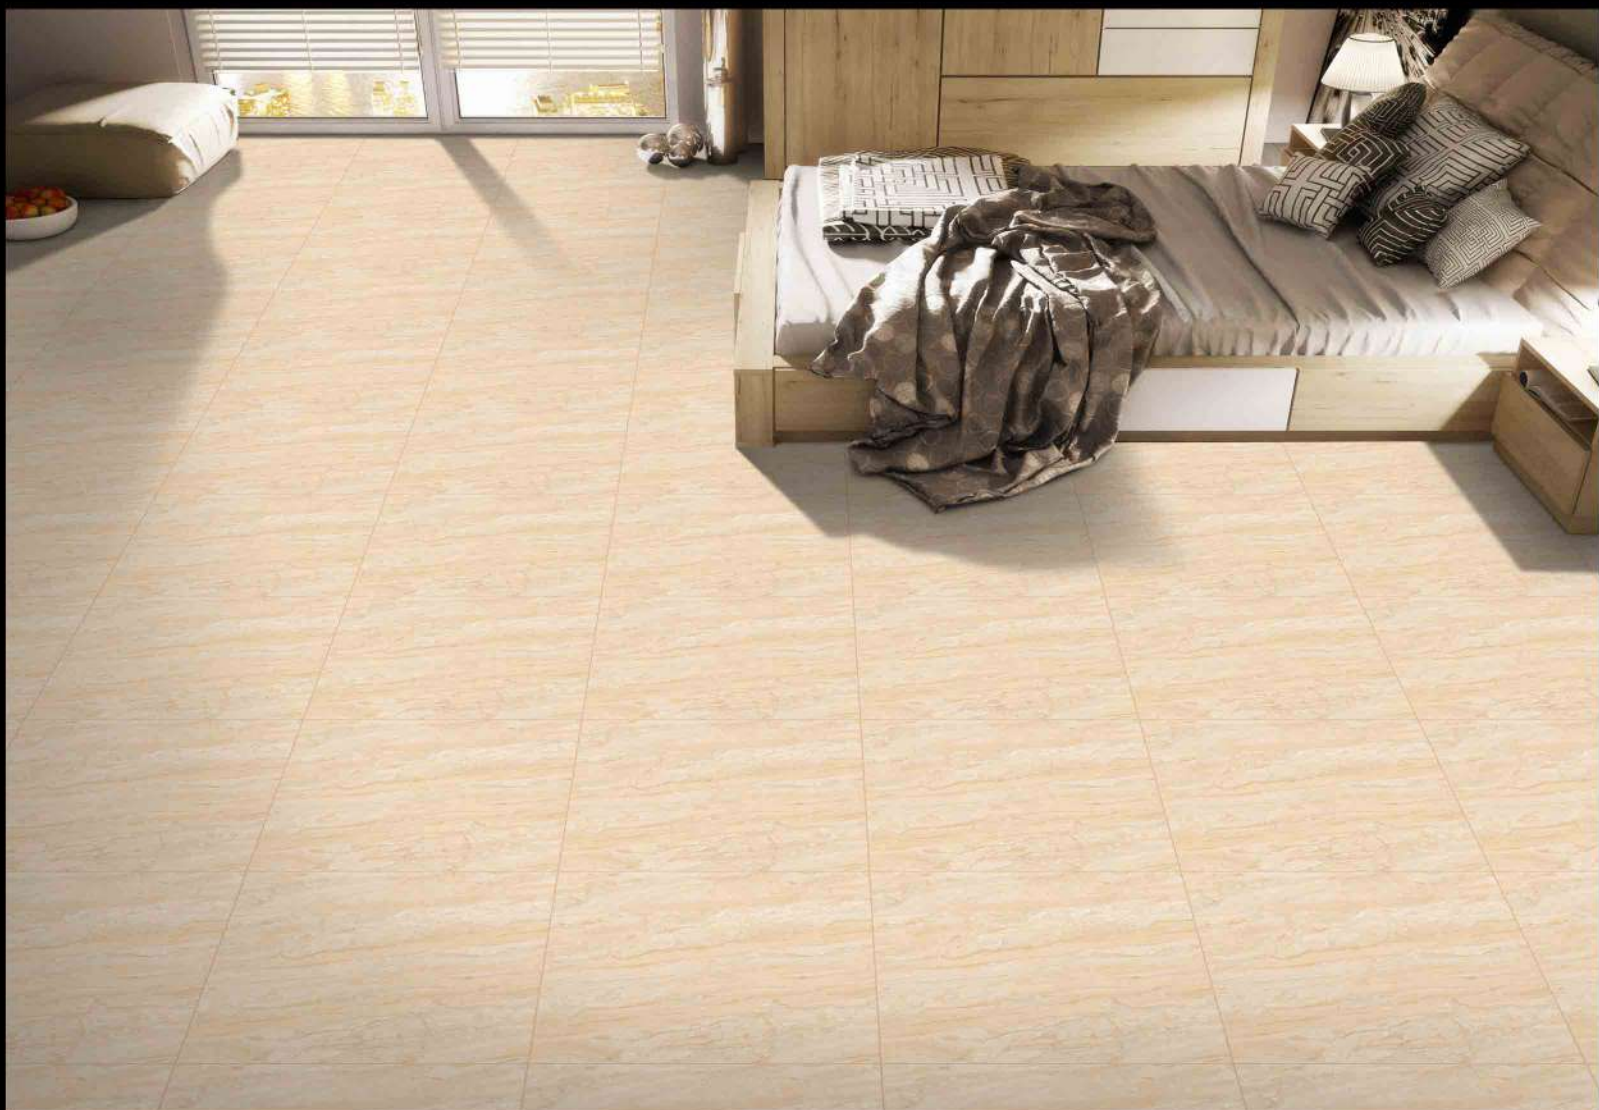

1 FACES

MARBLE SERIES