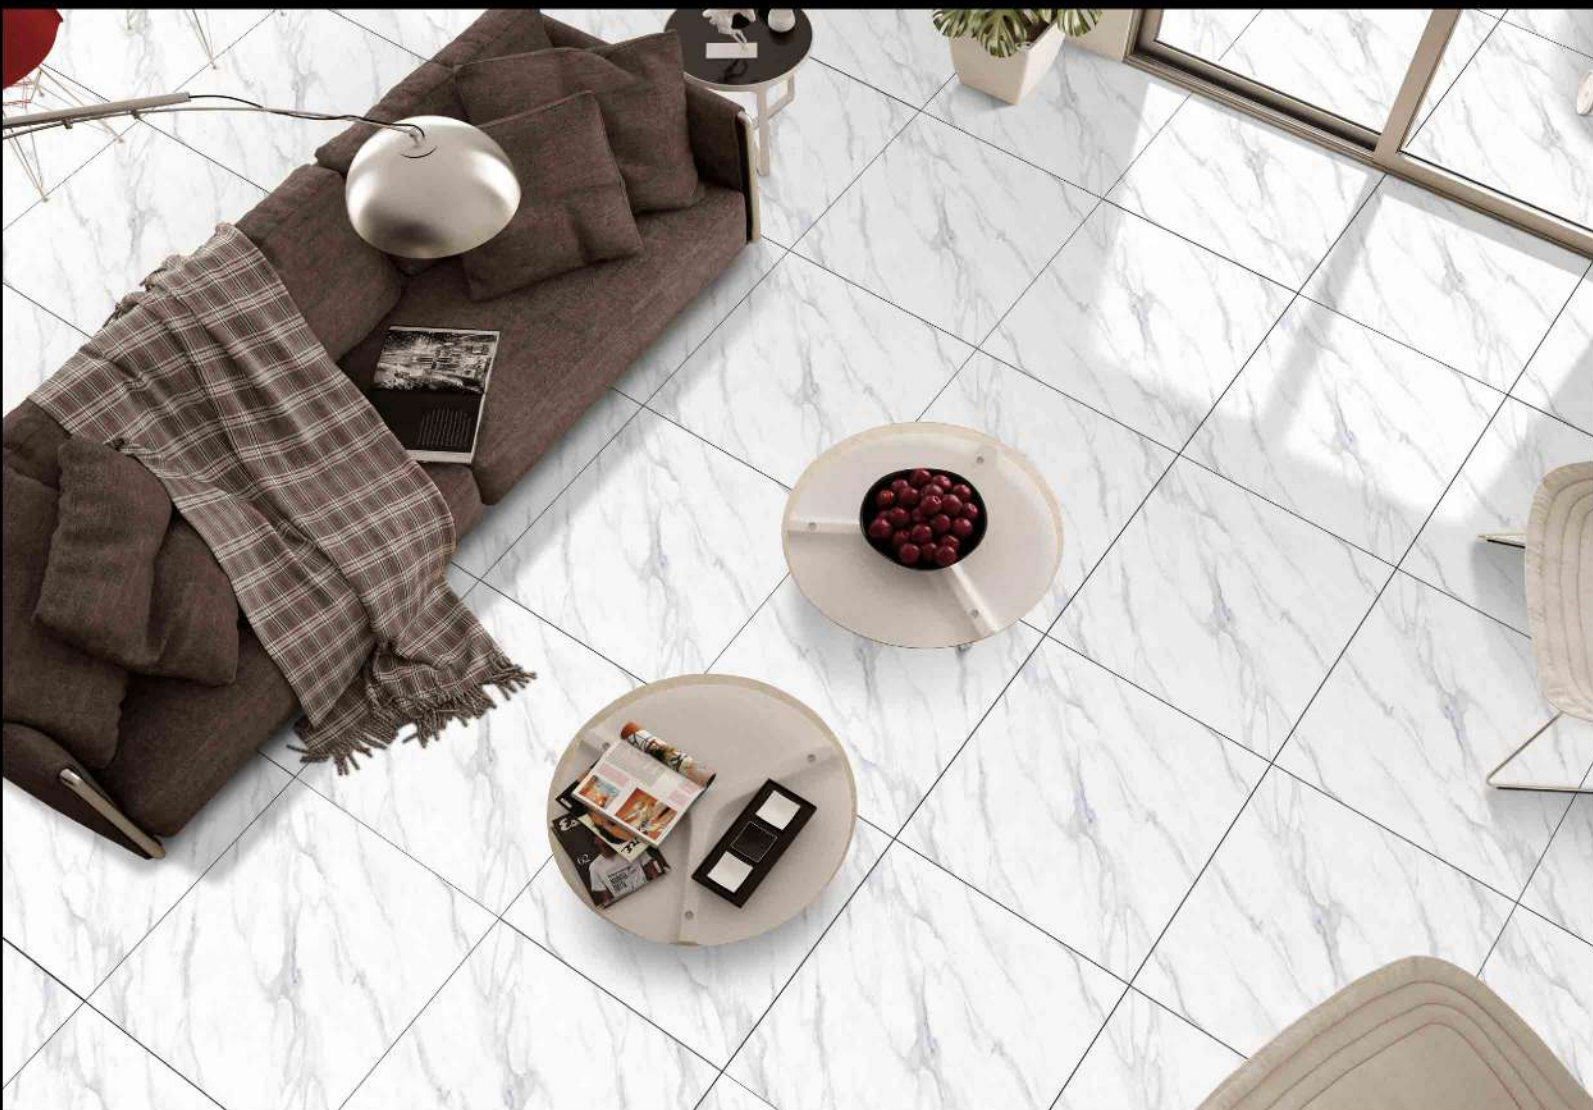

MARBLE SERIES

DIGITAL PORCELAIN
600 mm X 600 mm

MATT FINISH

1720

1 FACES

MARBLE SERIES

DIGITAL PORCELAIN
600 mm X 600 mm

MATT FINISH