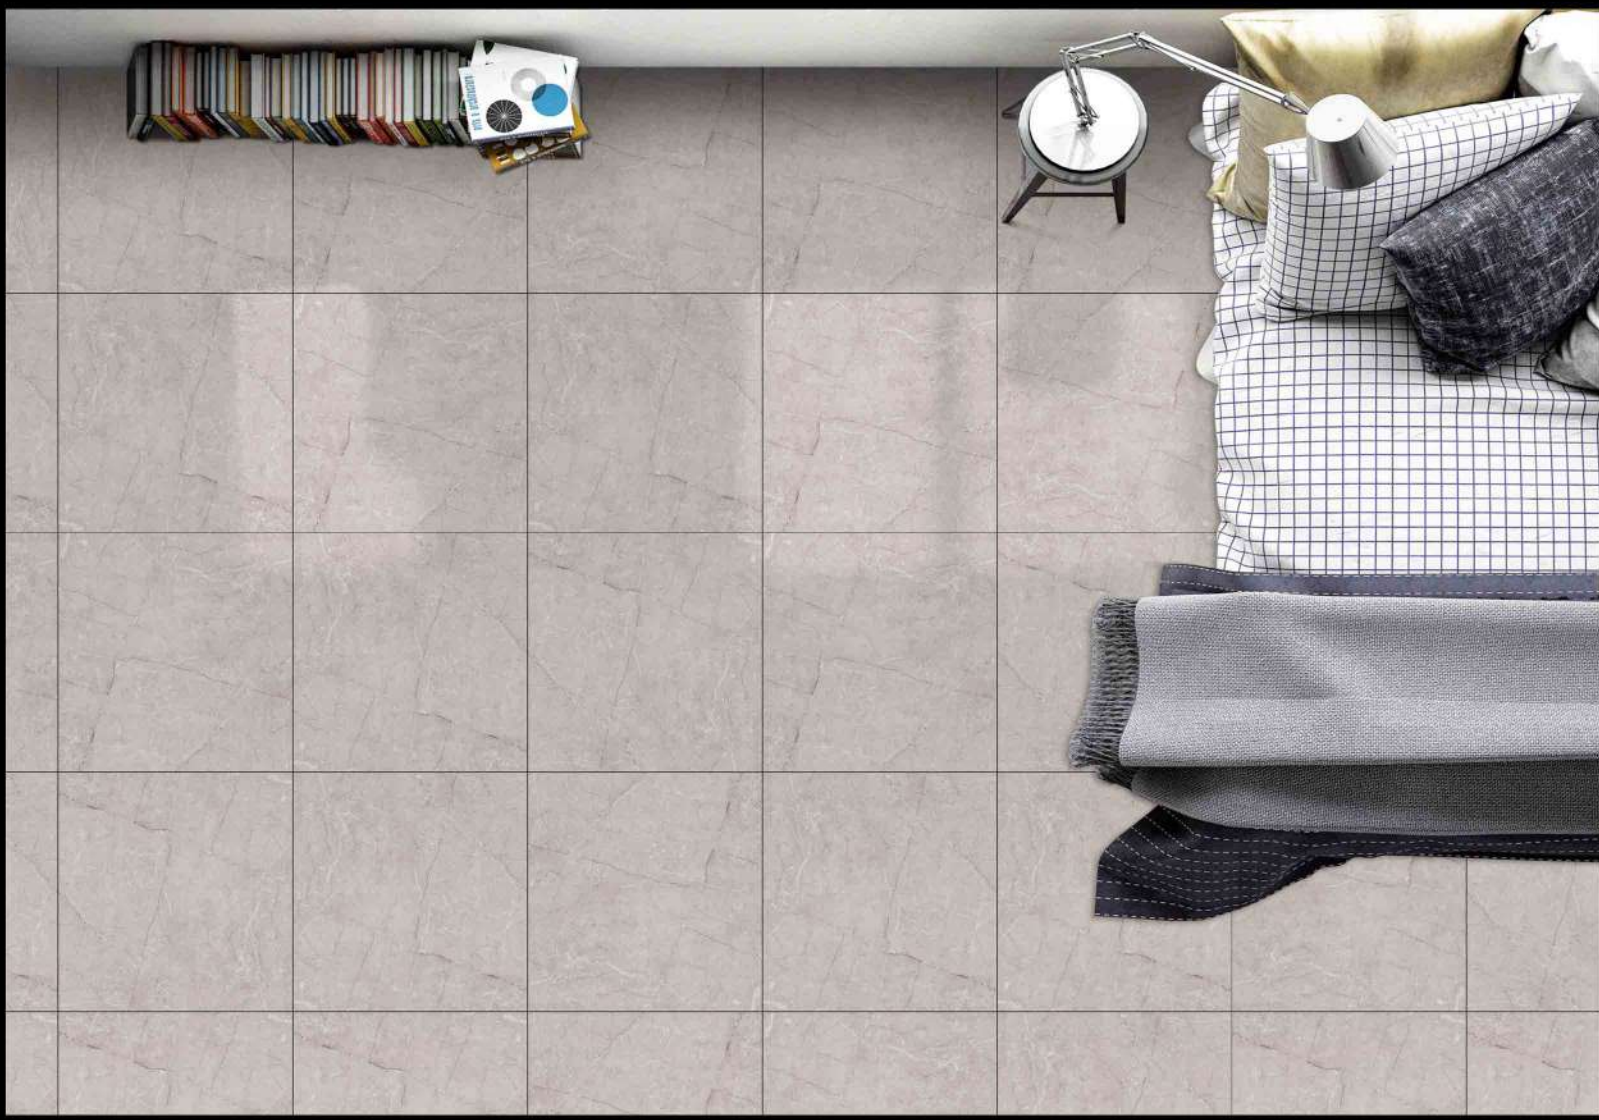

1 FACES

MARBLE SERIES