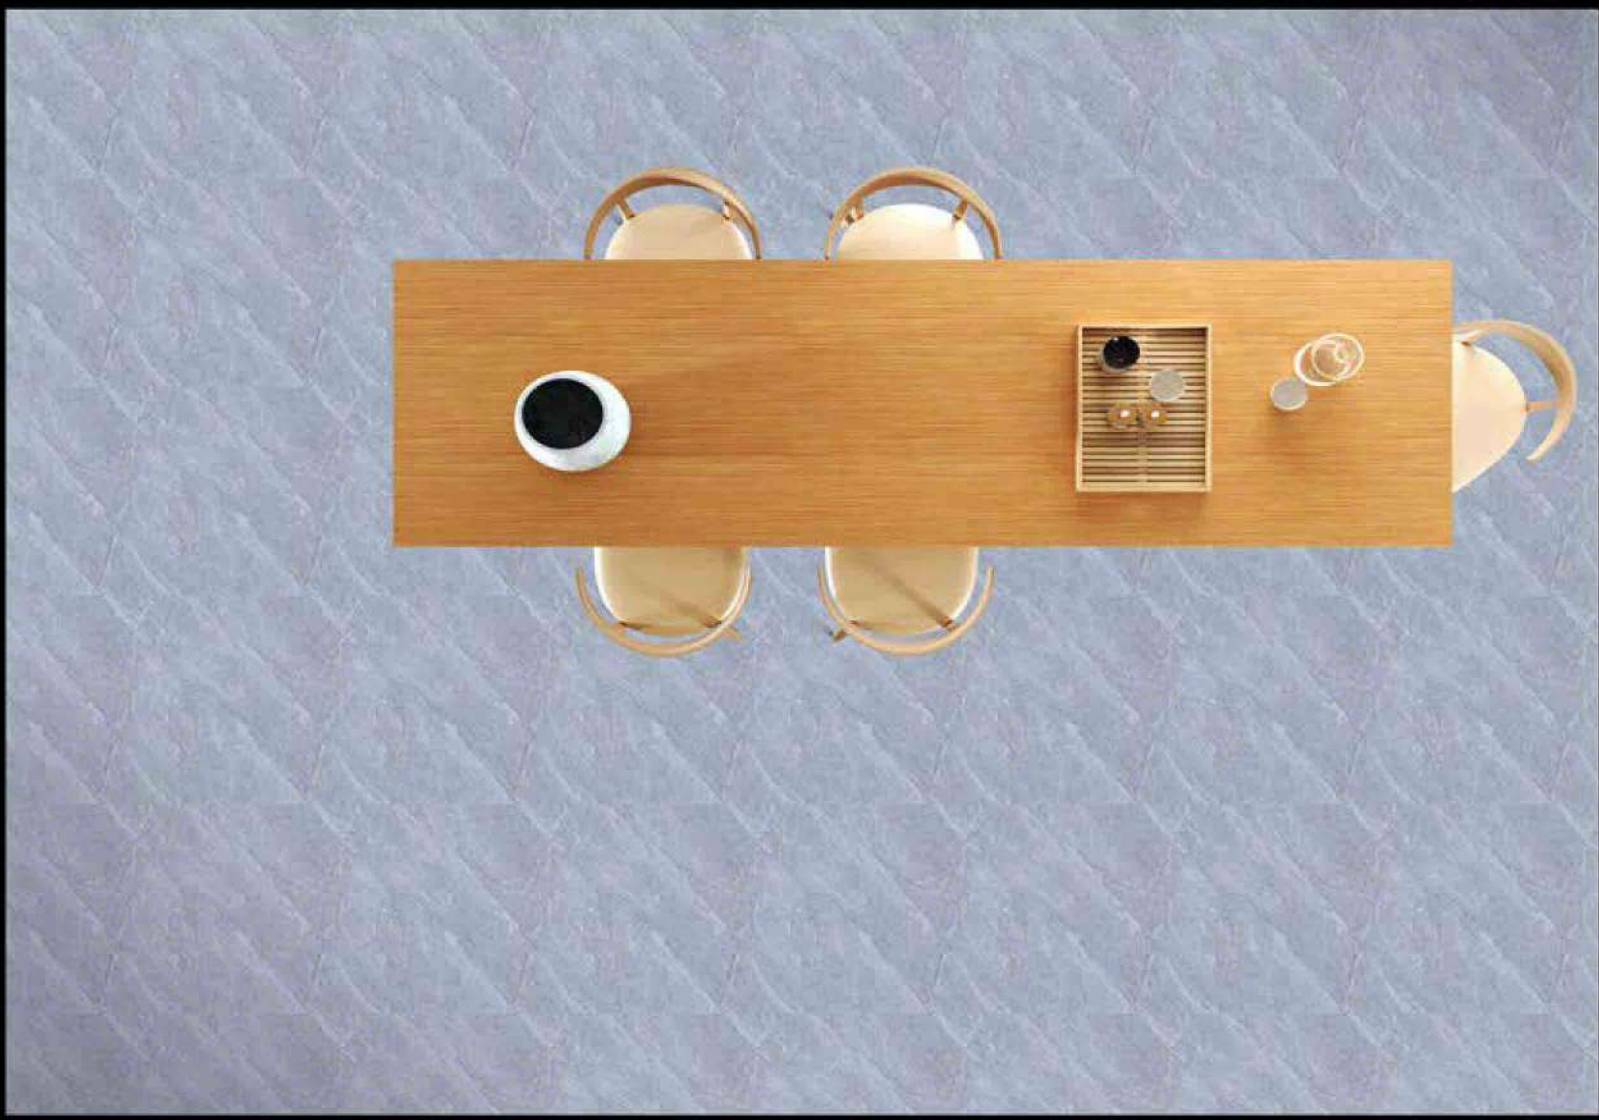

MARBLE SERIES

DIGITAL PORCELAIN
600 mm X 600 mm

MATT FINISH

1604

1 FACES

MARBLE SERIES

DIGITAL PORCELAIN
600 mm X 600 mm

MATT FINISH