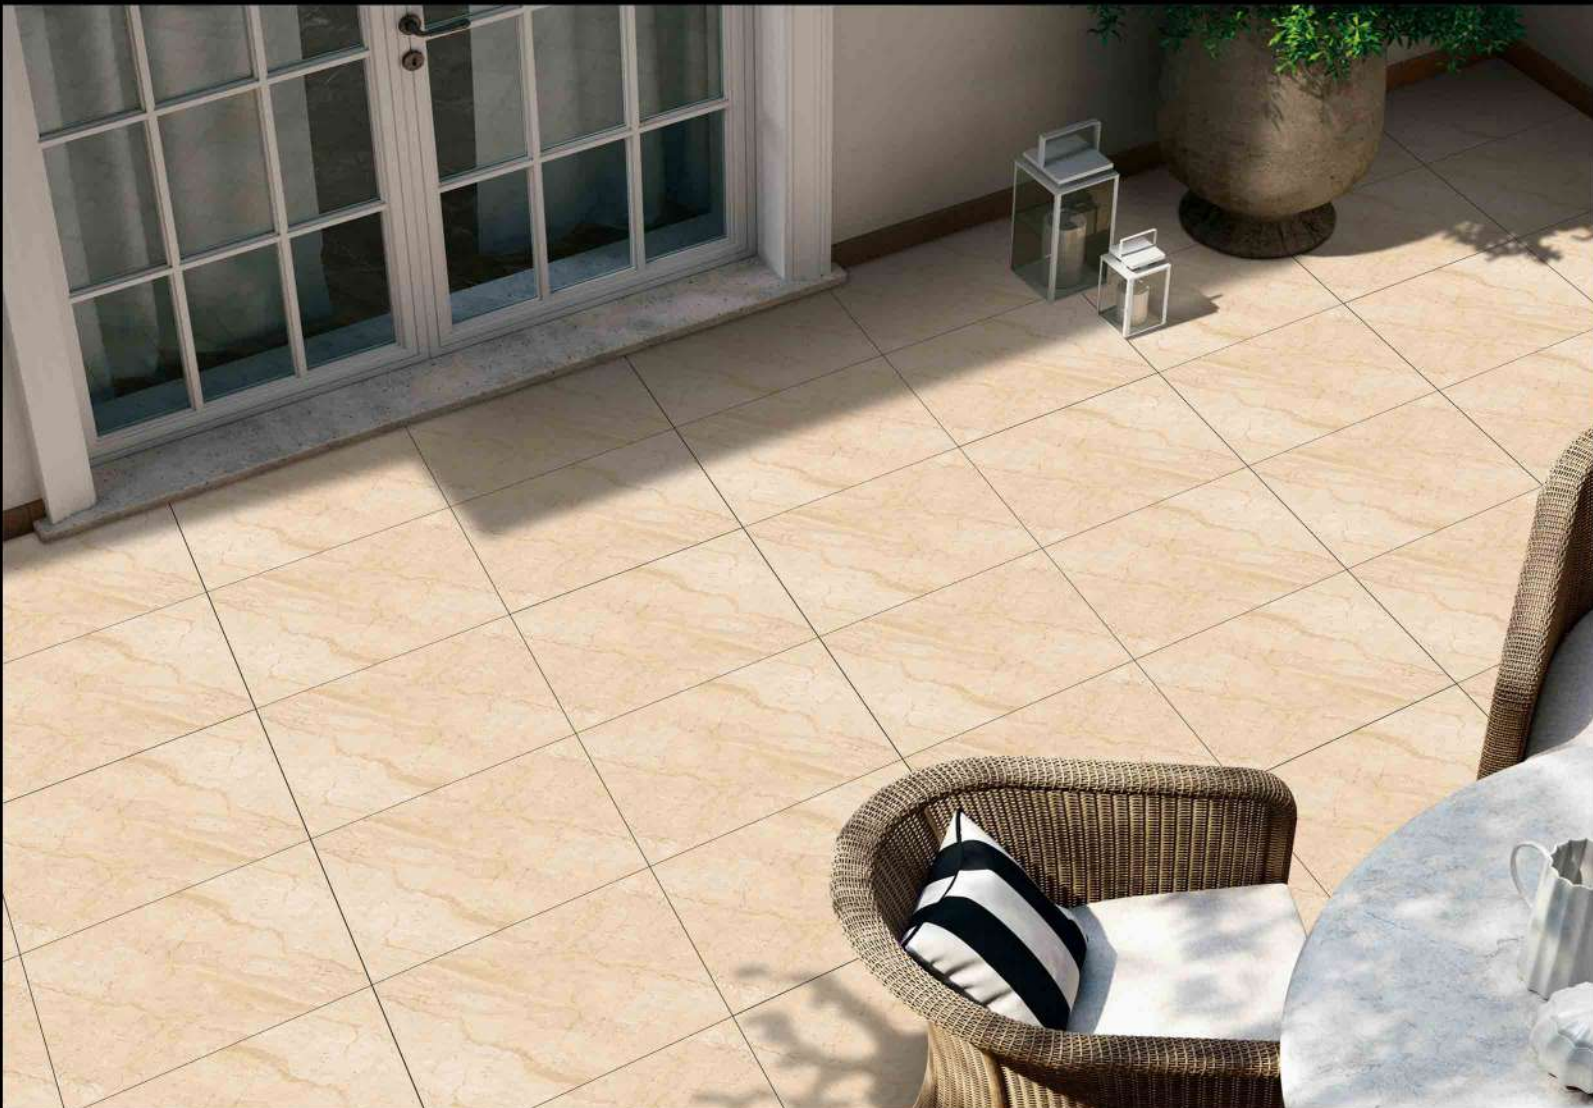

1 FACES

MARBLE SERIES