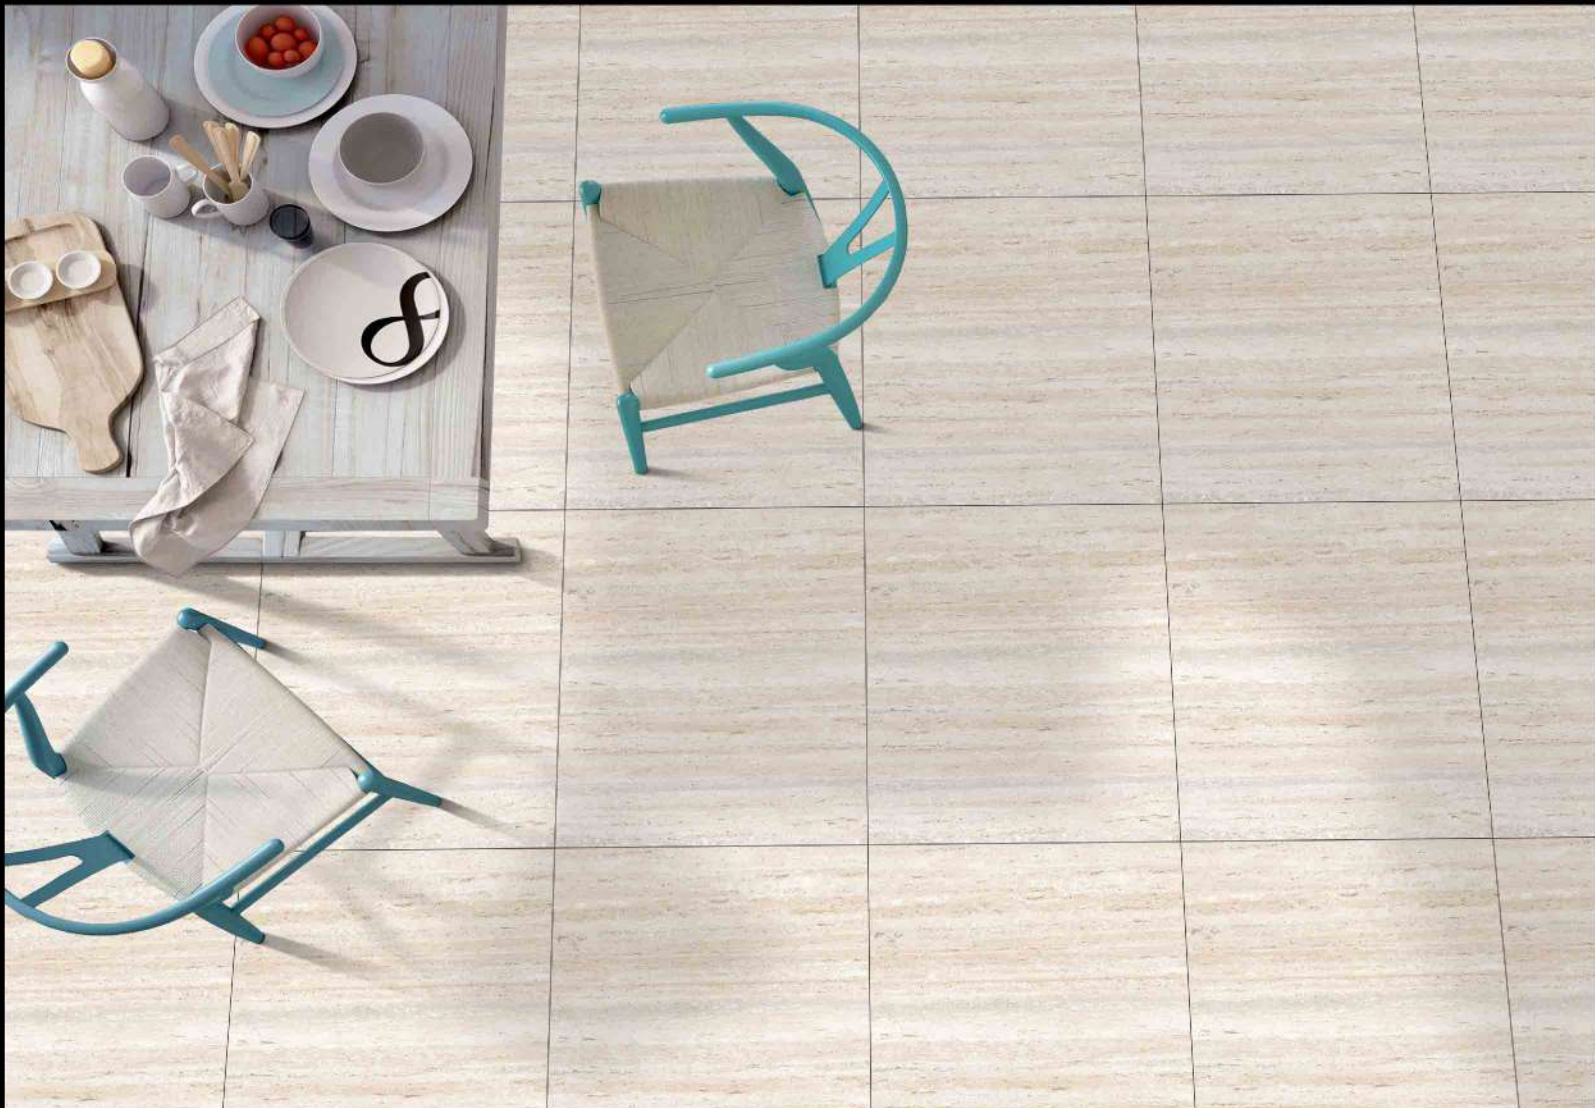

MATT FINISH

 **PARCOS**
TILES LLP.

2133

1 FACES

MARBLE SERIES

DIGITAL PORCELAIN
600 mm X 600 mm

MATT FINISH

PARCOS
TILES LLP.