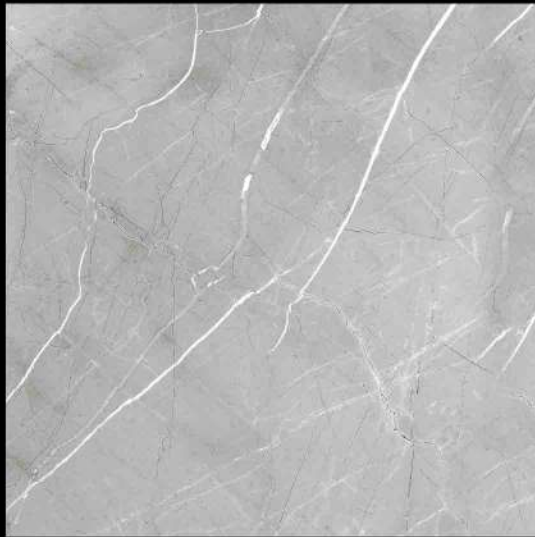

MARBLE SERIES

DIGITAL PORCELAIN
600 mm X 600 mm

MATT FINISH

**PARCOS**
TILES LLP.

2132

1 FACES

MARBLE SERIES

DIGITAL PORCELAIN
600 mm X 600 mm