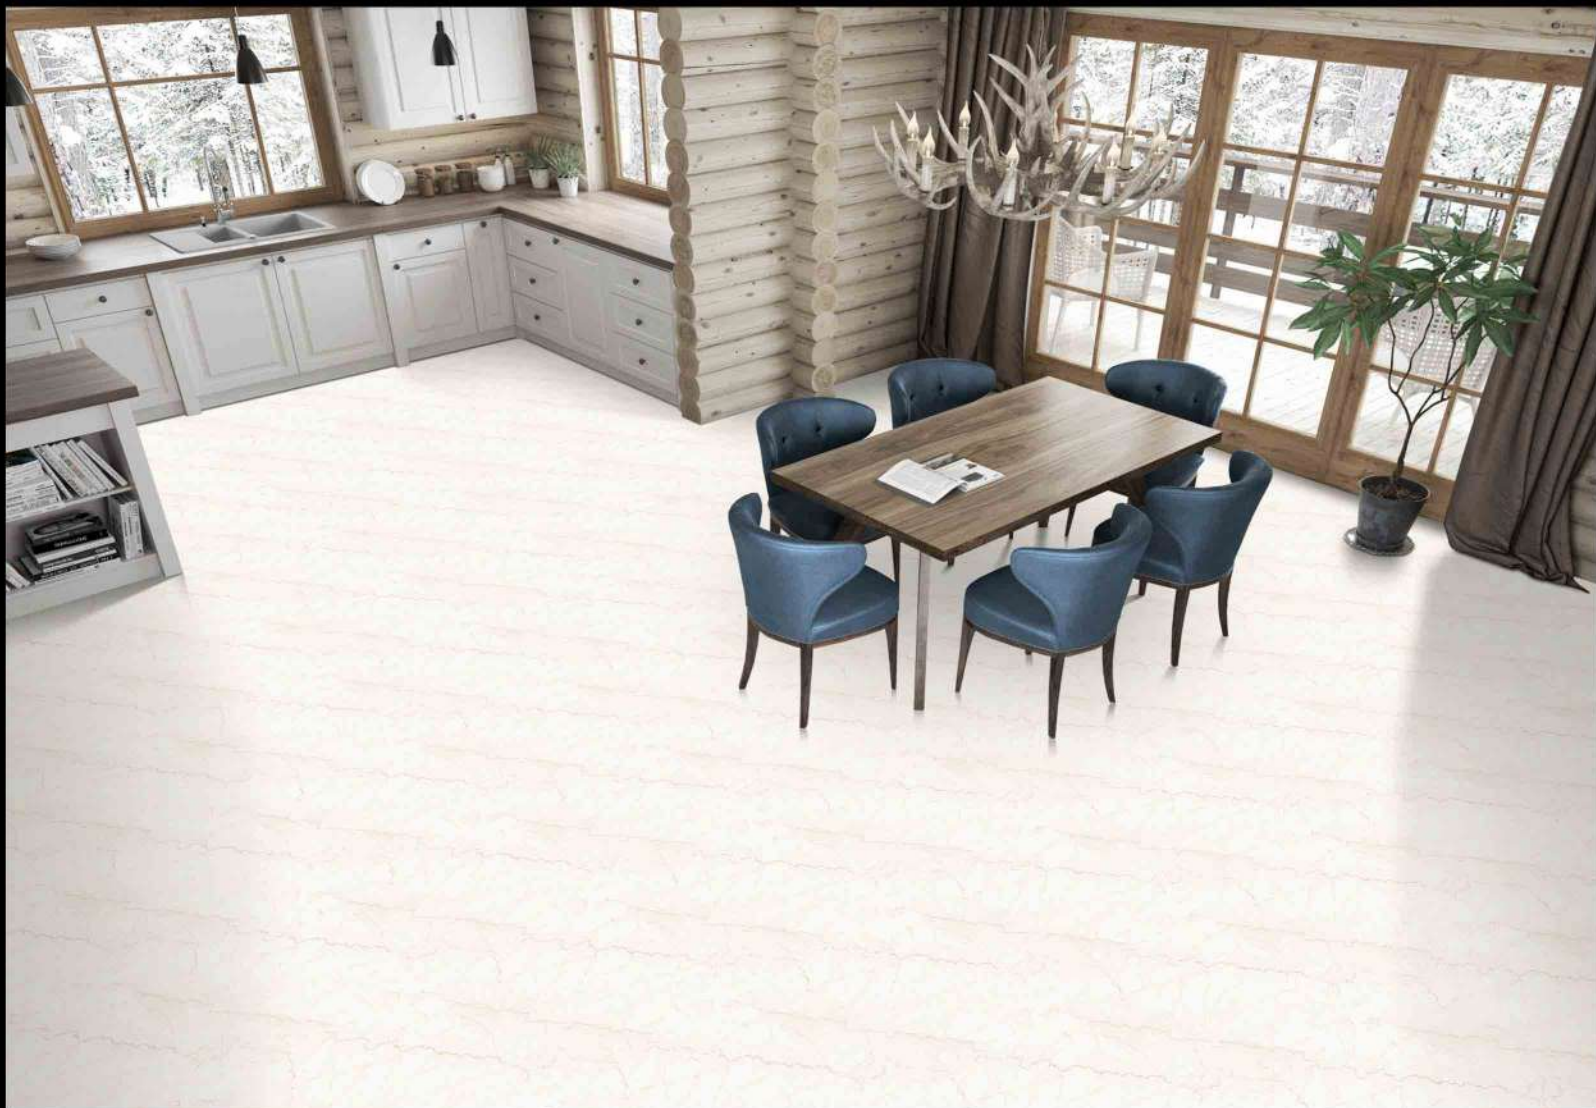

1 FACES

MARBLE SERIES