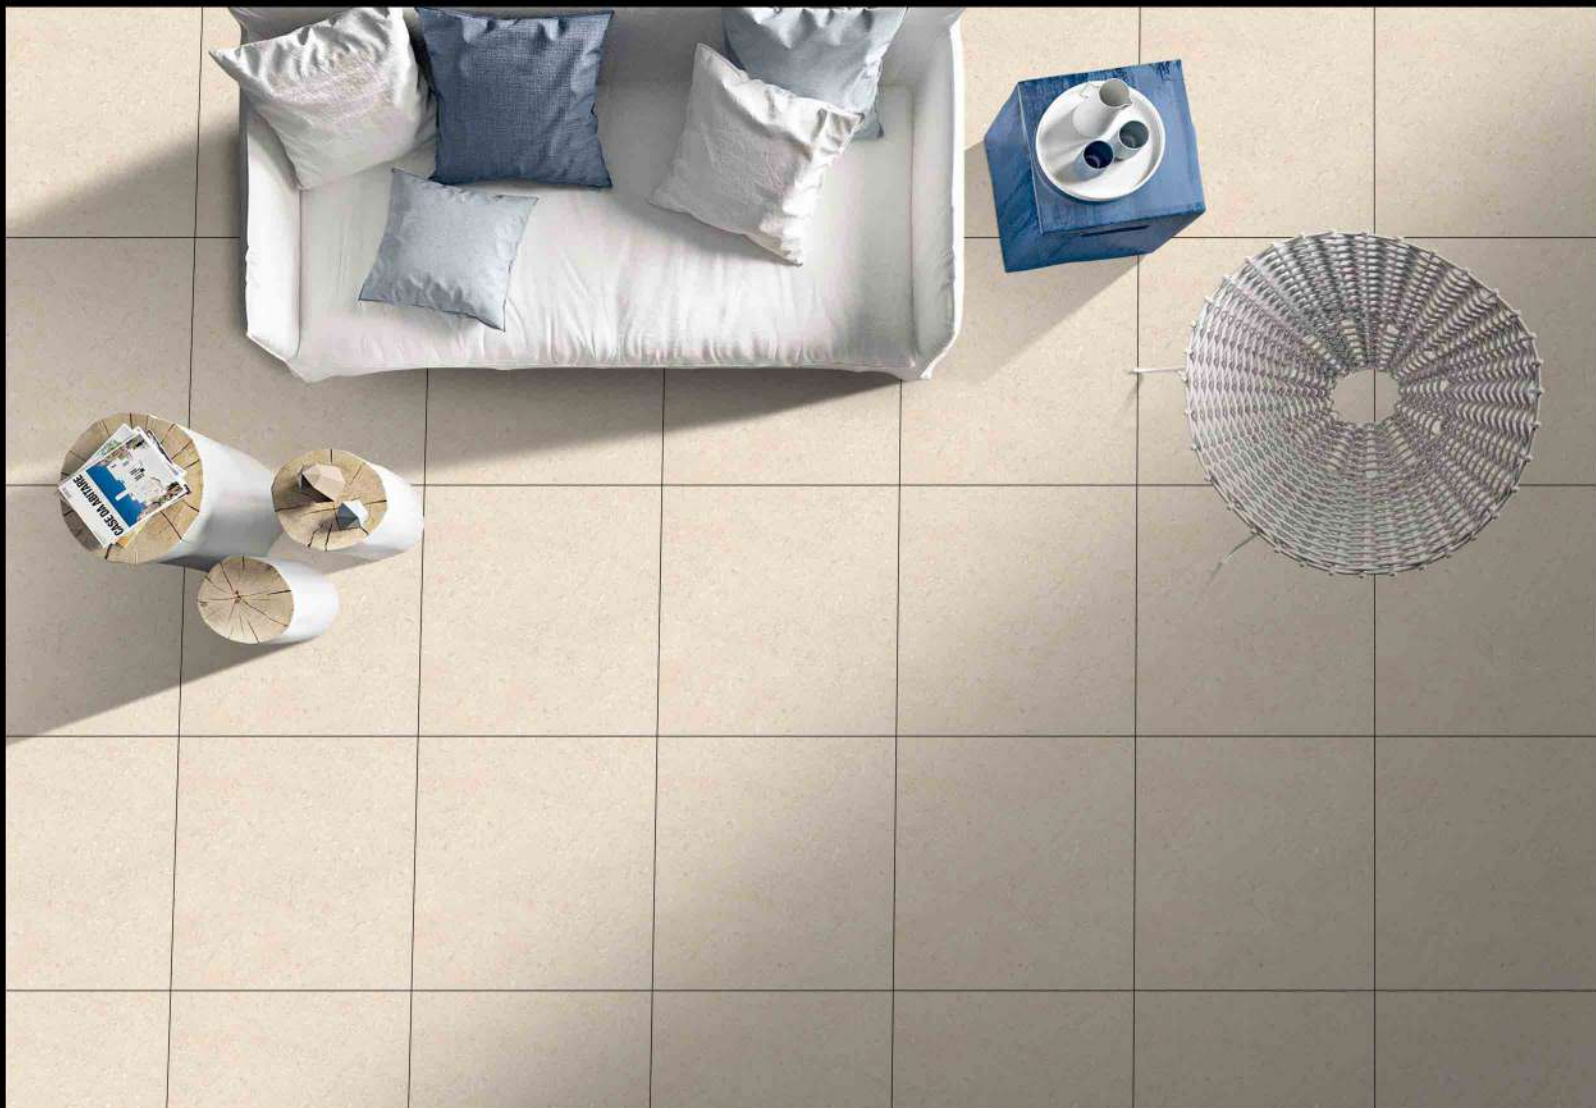

1 FACES

MARBLE SERIES