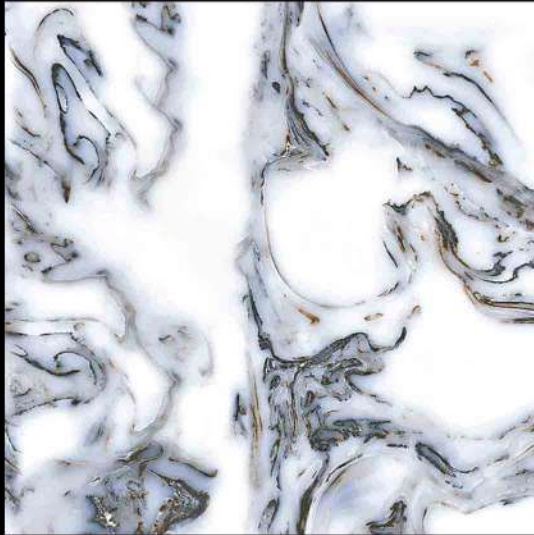

DIGITAL PORCELAIN
600 mm X 600 mm

MATT FINISH

PARCOS
TILES LLP.

1195