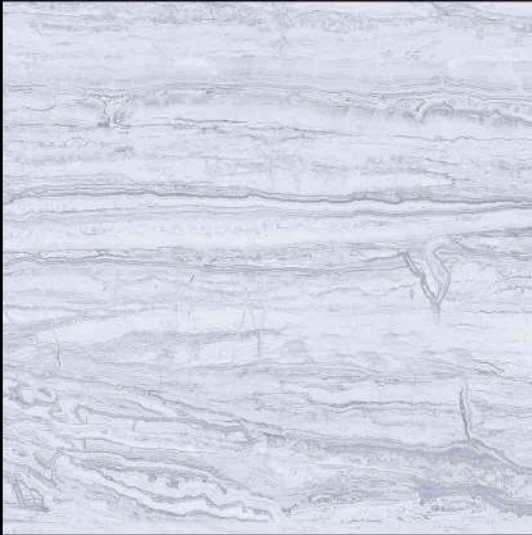

MARBLE SERIES

DIGITAL PORCELAIN
600 mm X 600 mm

MATT FINISH

PARCOS
TILES LLP.

1731

1 FACES

MARBLE SERIES

DIGITAL PORCELAIN
600 mm X 600 mm