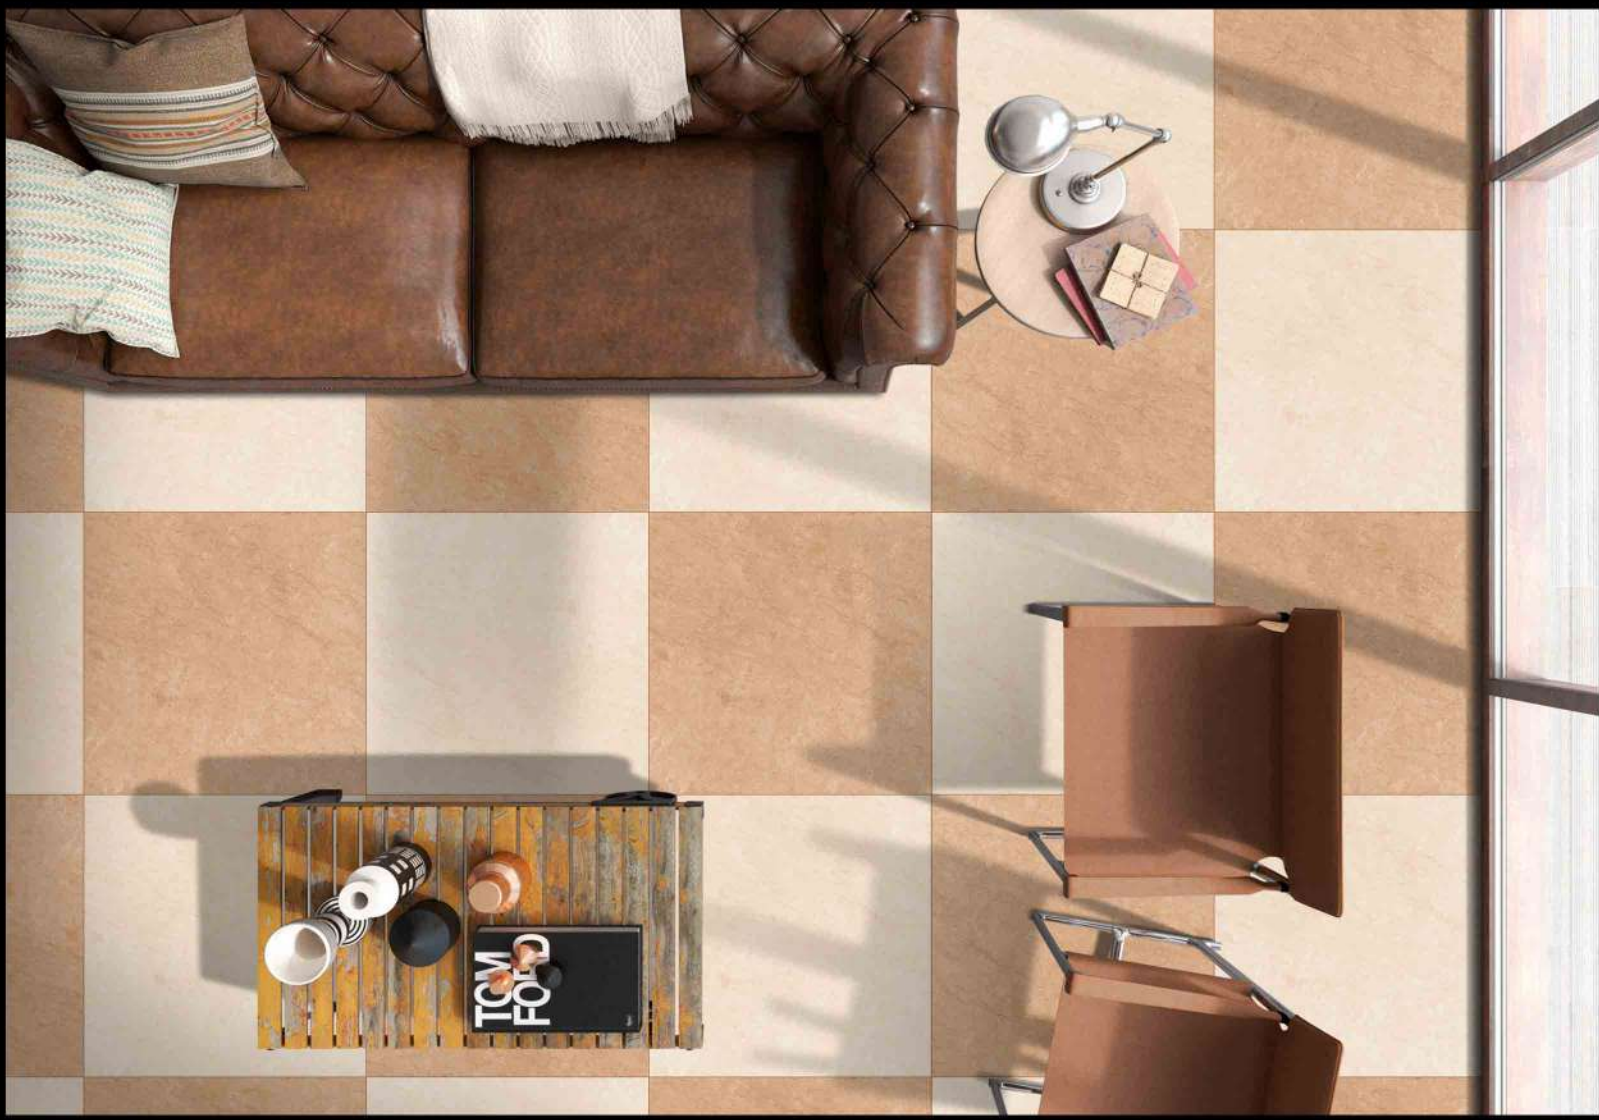

LT & DK SERIES

DIGITAL PORCELAIN
600 mm X 600 mm

MATT FINISH

1844

1845

1 FACES

LT & DK SERIES

DIGITAL PORCELAIN
600 mm X 600 mm