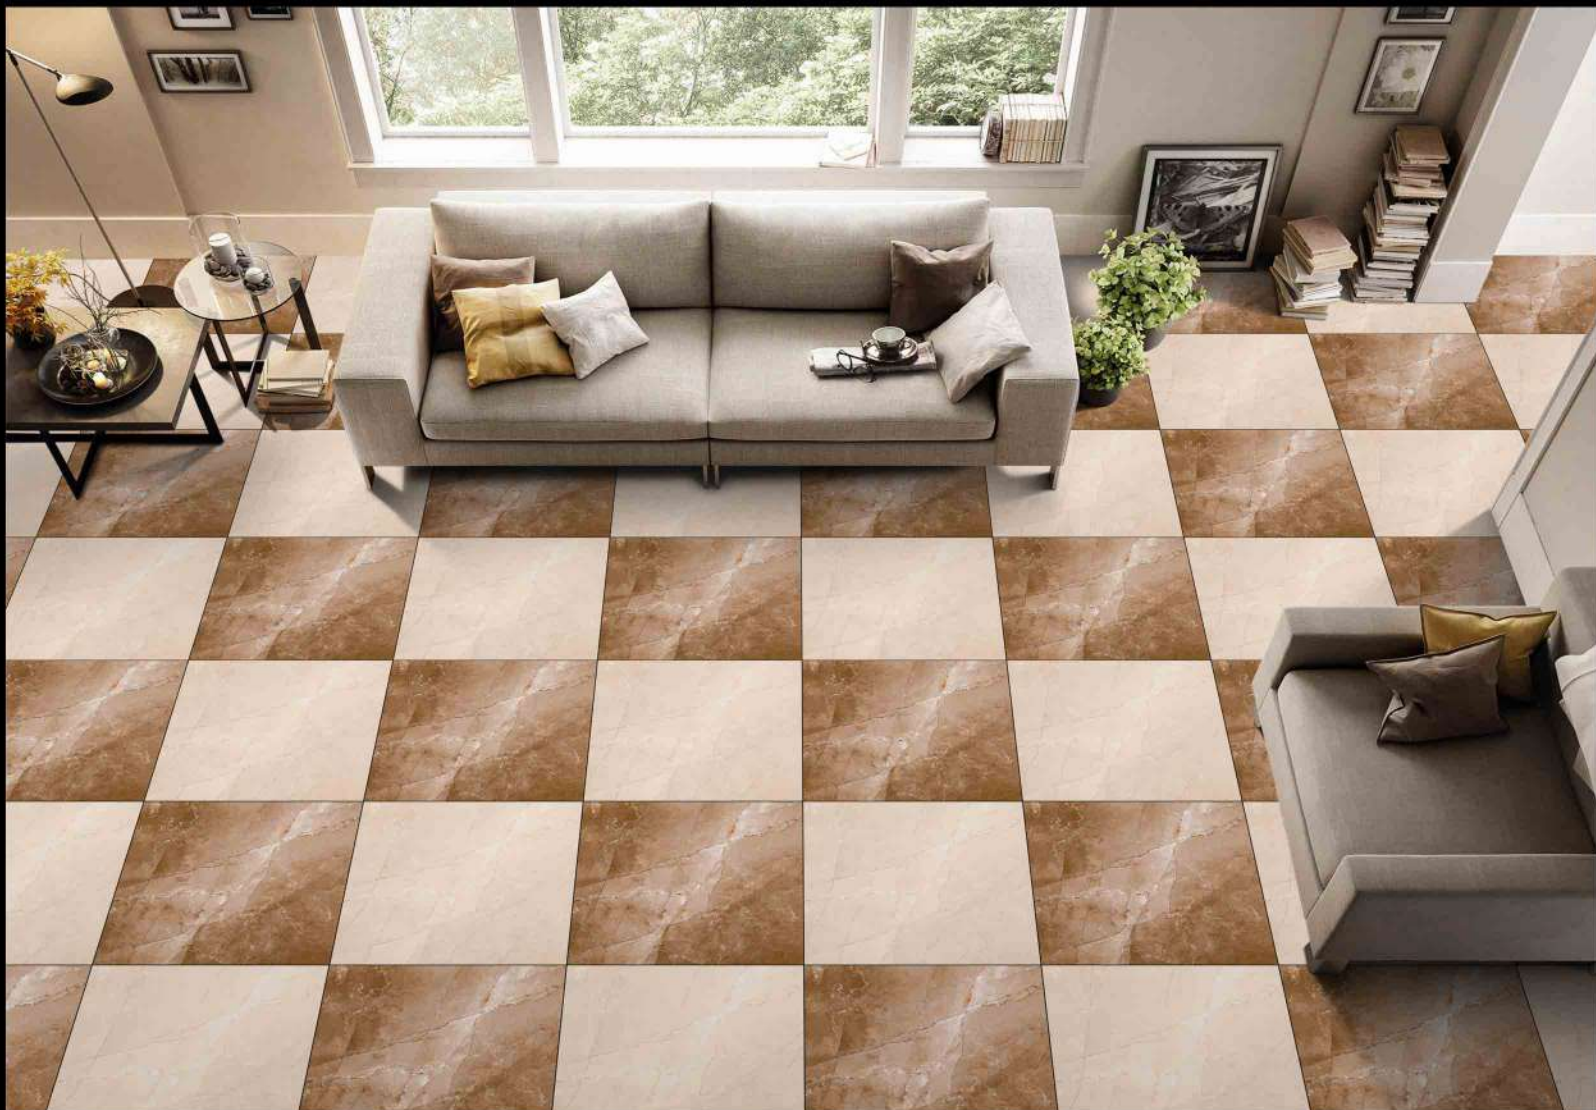

1 FACES

LT & DK SERIES