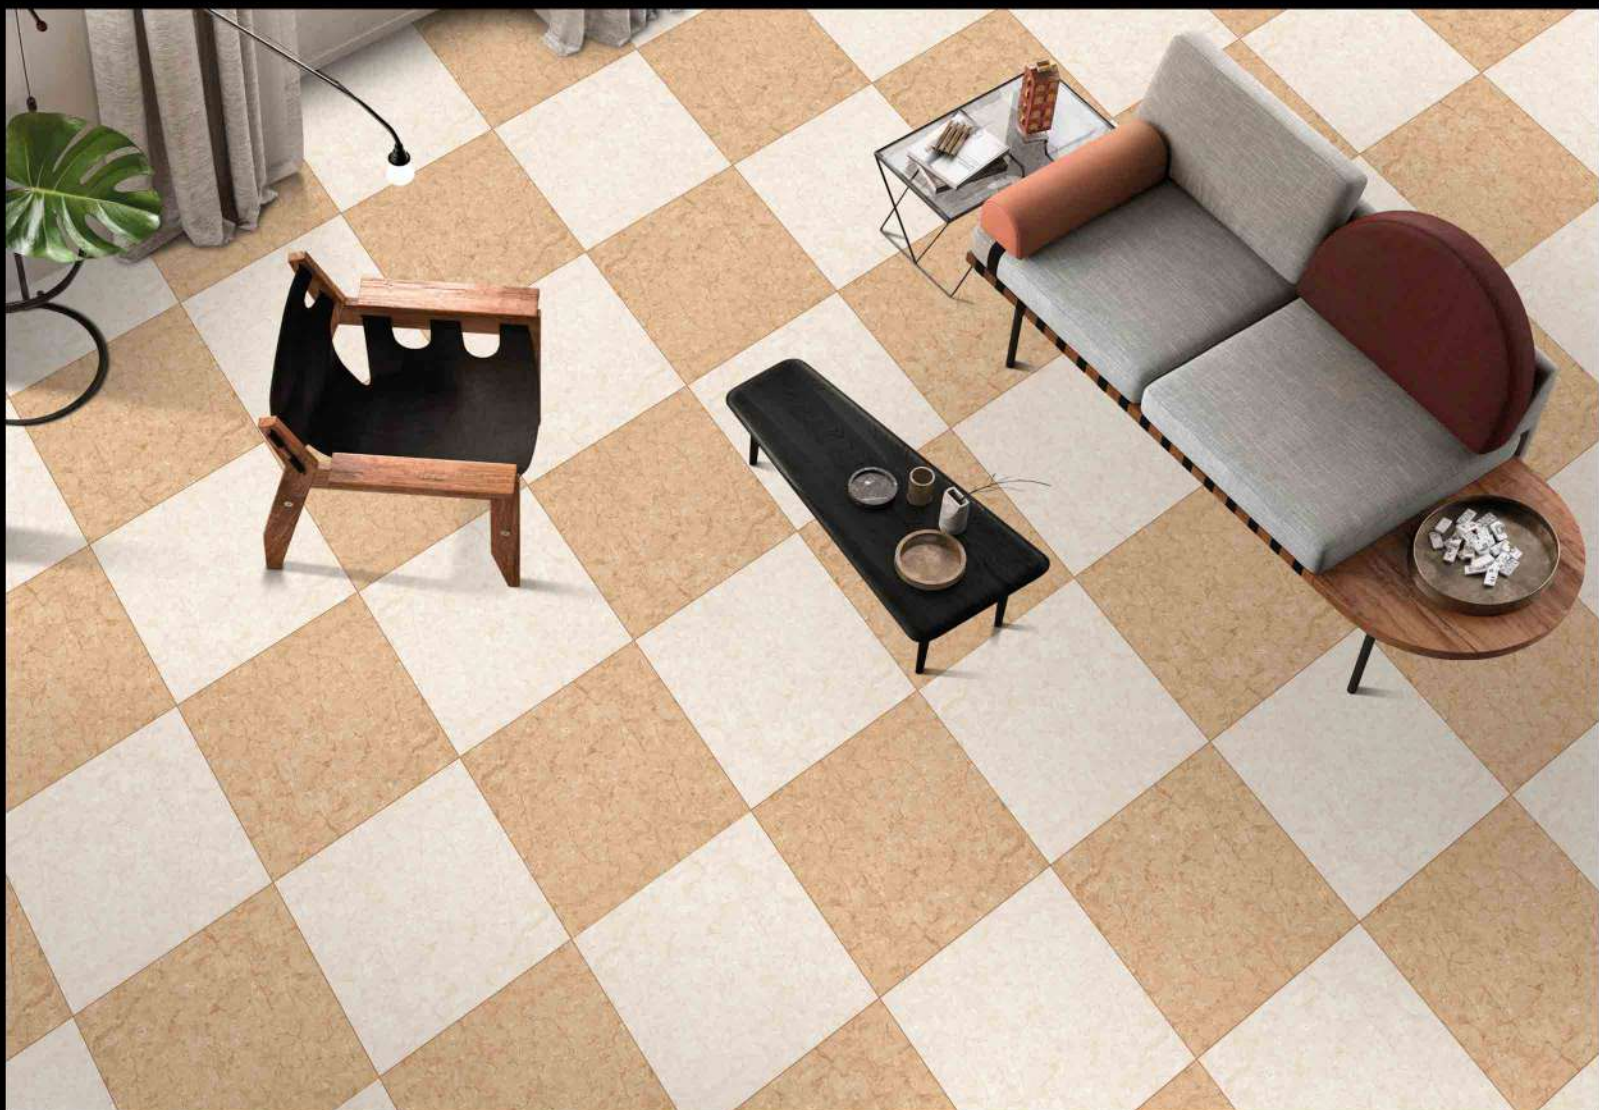

LT & DK SERIES

DIGITAL PORCELAIN
600 mm X 600 mm

MATT FINISH

1821

1822

1 FACES

LT & DK SERIES

DIGITAL PORCELAIN
600 mm X 600 mm