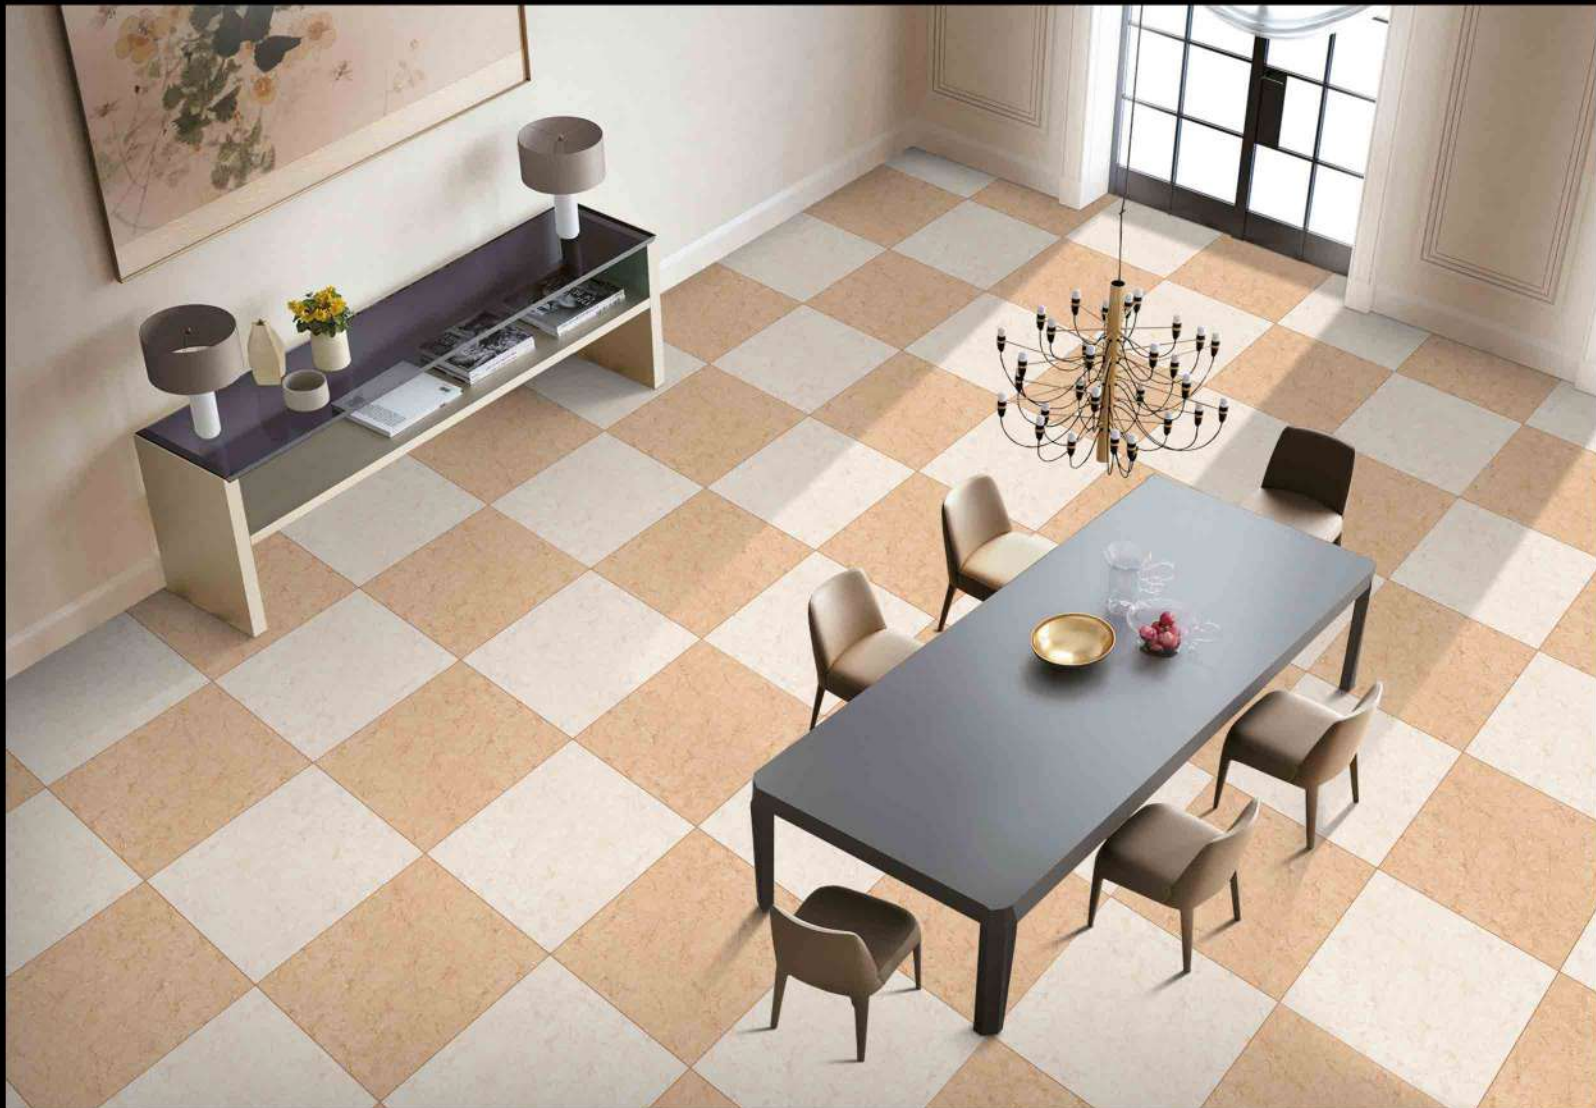

1837

1 FACES

LT & DK SERIES

DIGITAL PORCELAIN
600 mm X 600 mm

MATT FINISH

1838

1837

1 FACES