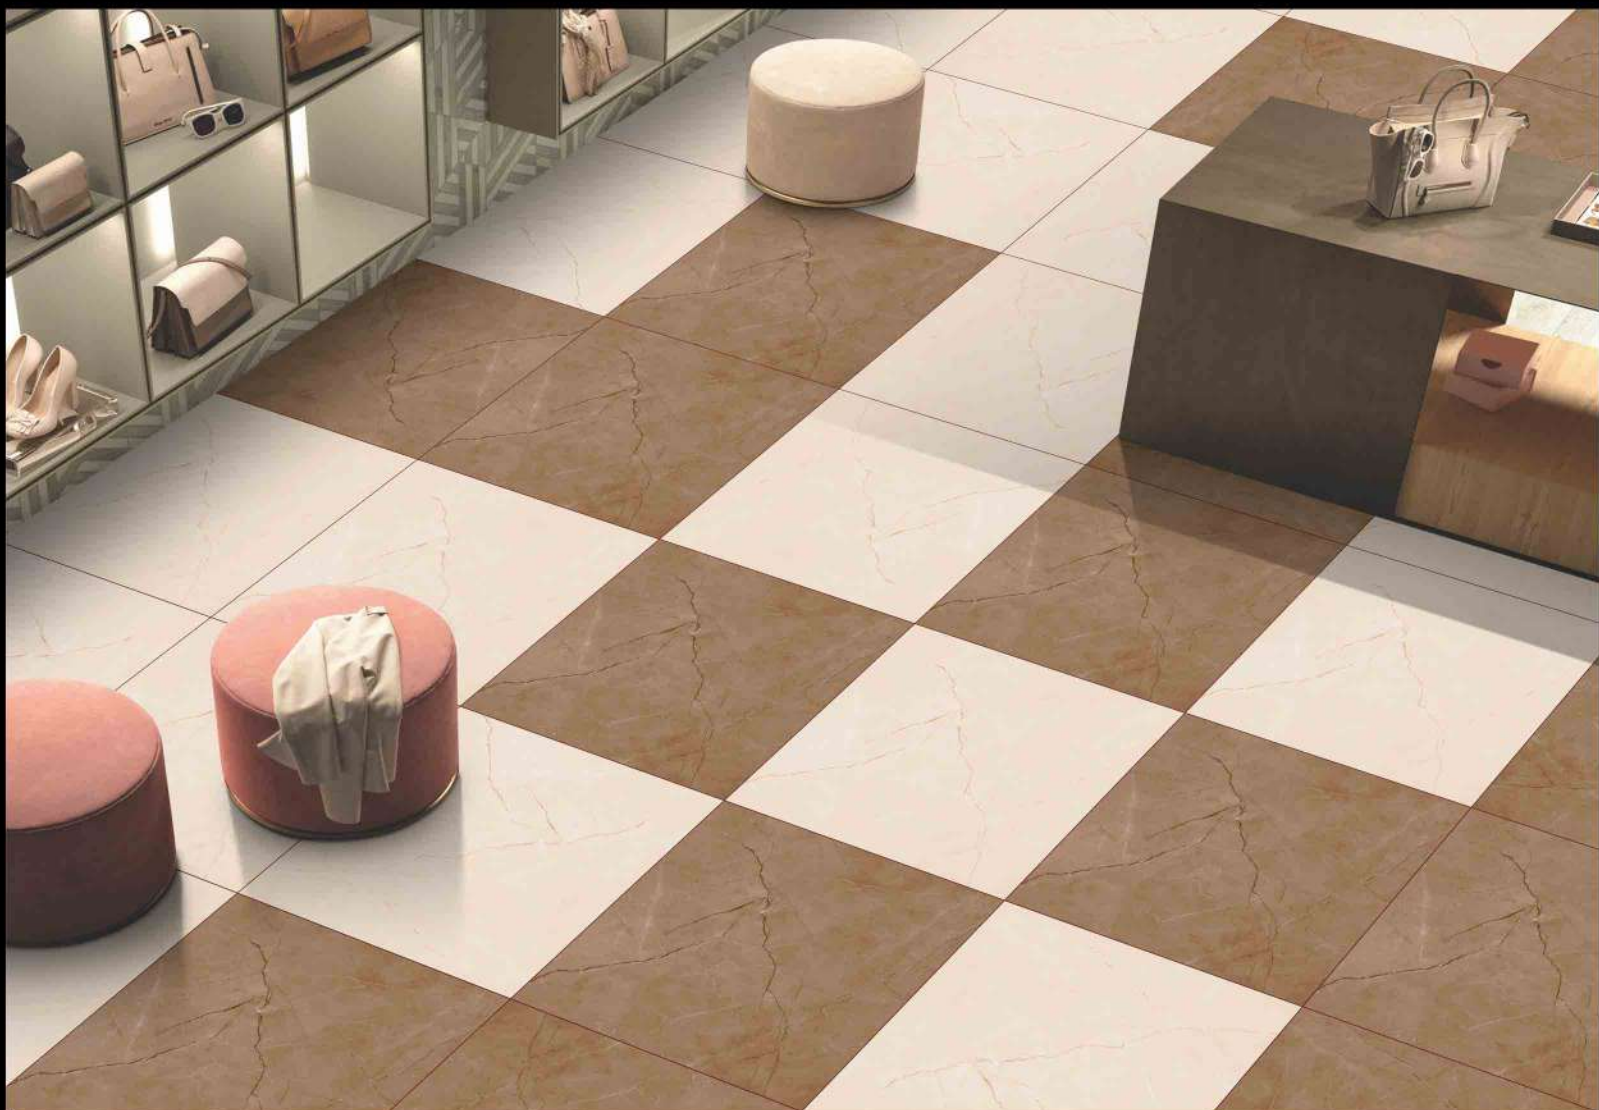

1 FACES

LT & DK SERIES