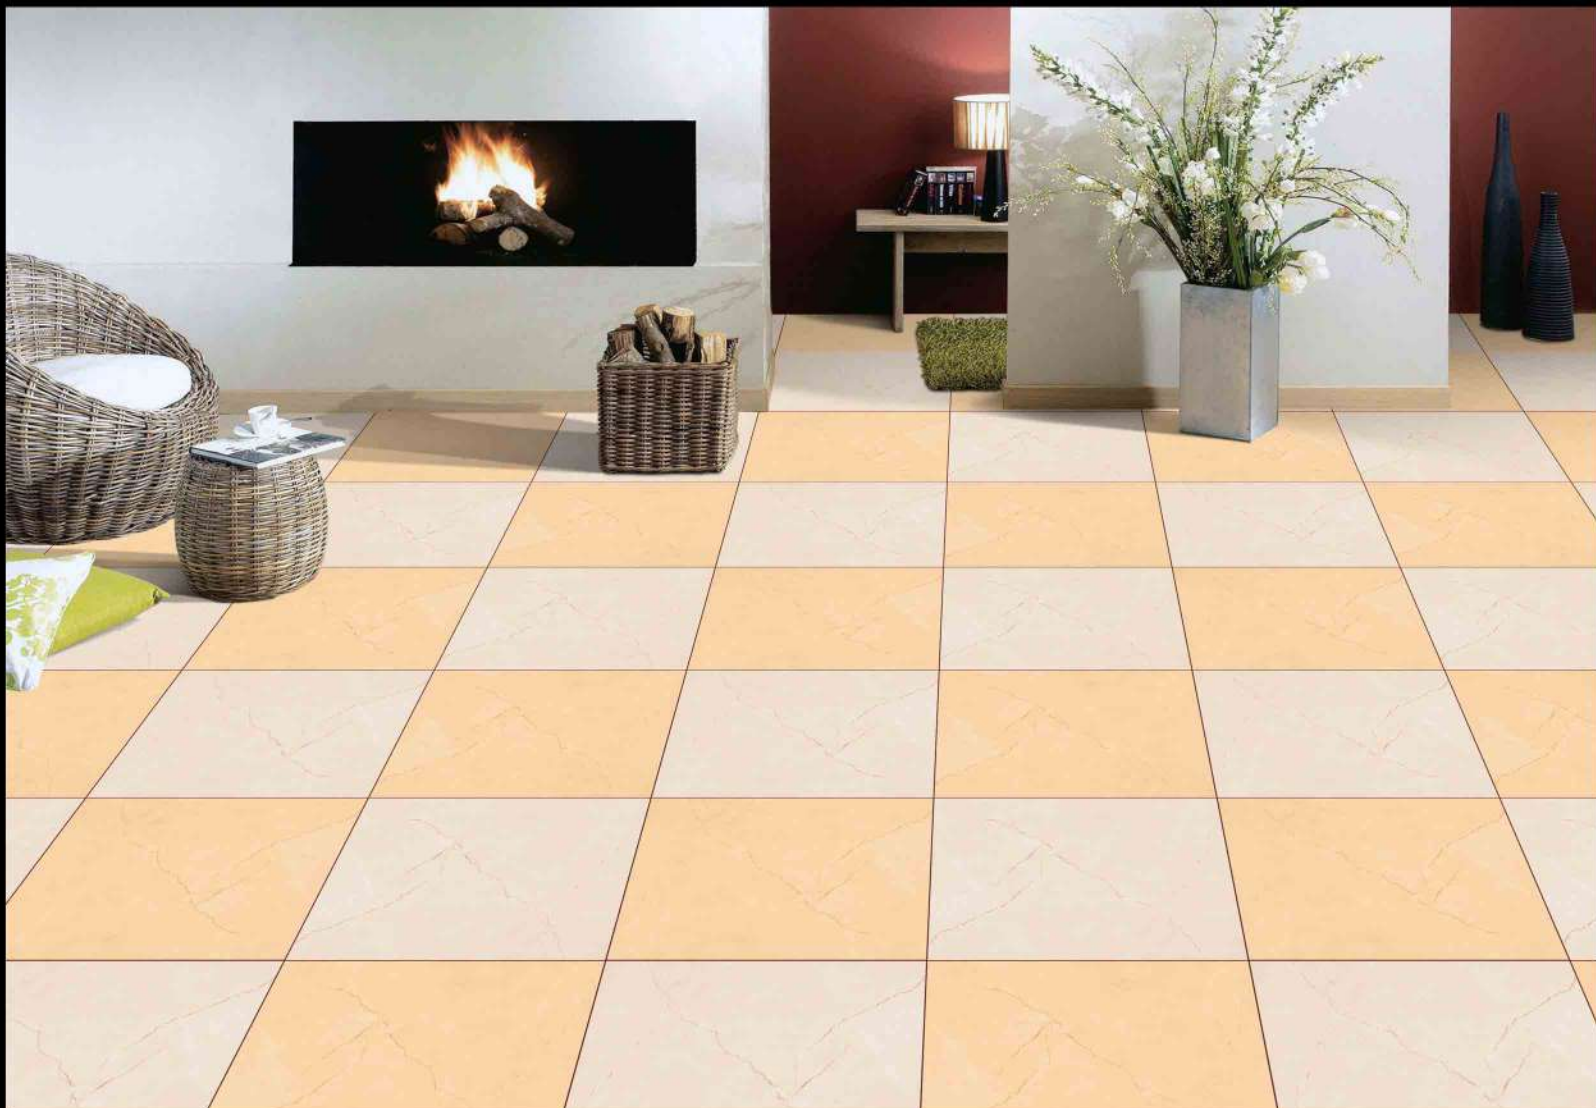

PARCOS
TILES LLP.

2013

2014

1 FACES

LT & DK SERIES

DIGITAL PORCELAIN
600 mm X 600 mm

MATT FINISH

PARCOS
TILES LLP.