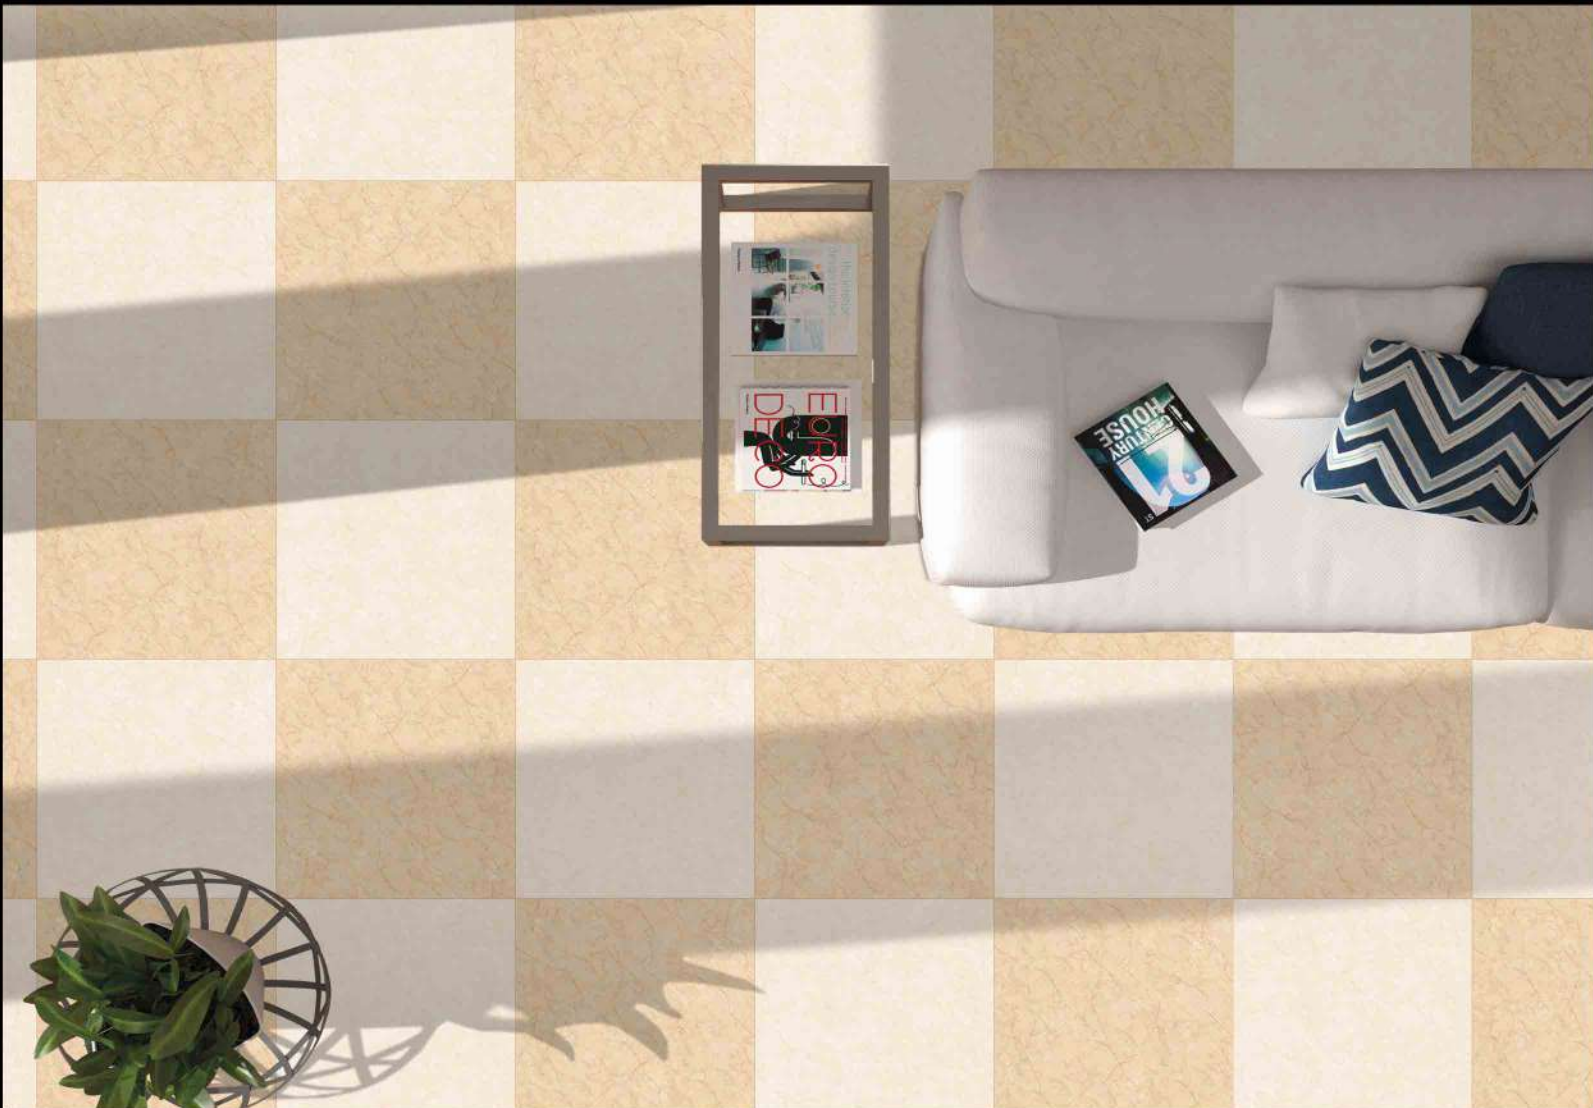

1 FACES

LT & DK SERIES