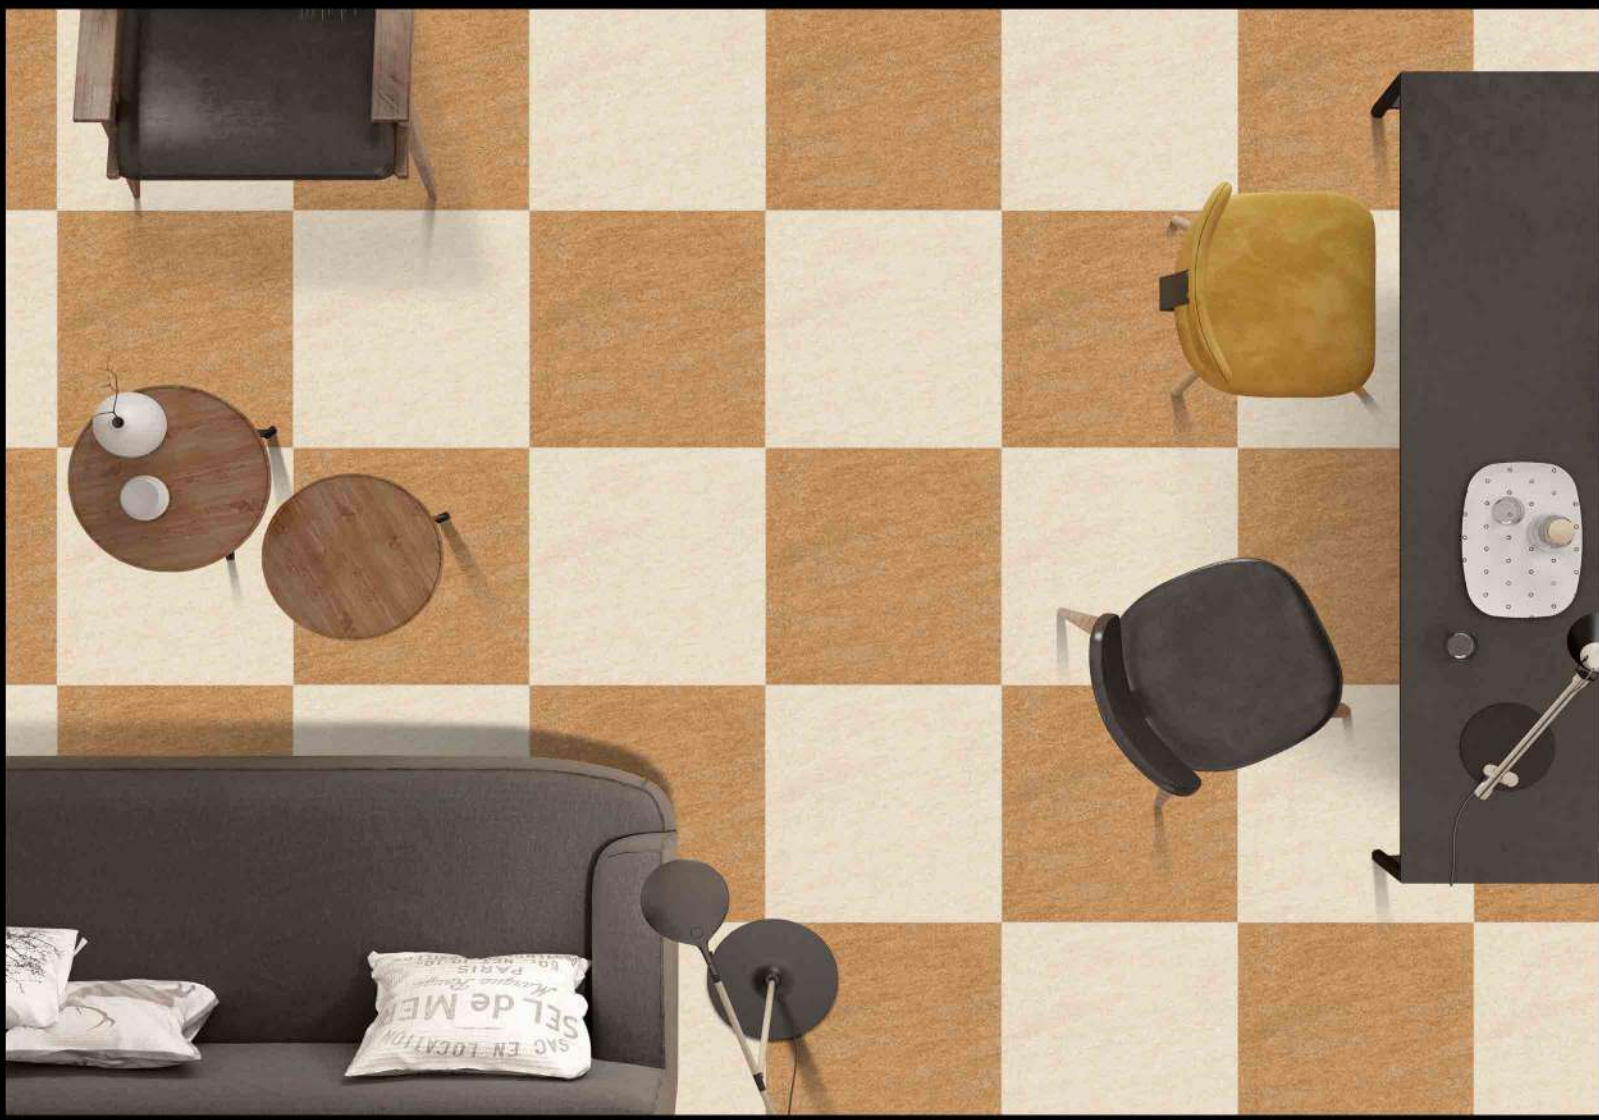

1 FACES

LT & DK SERIES