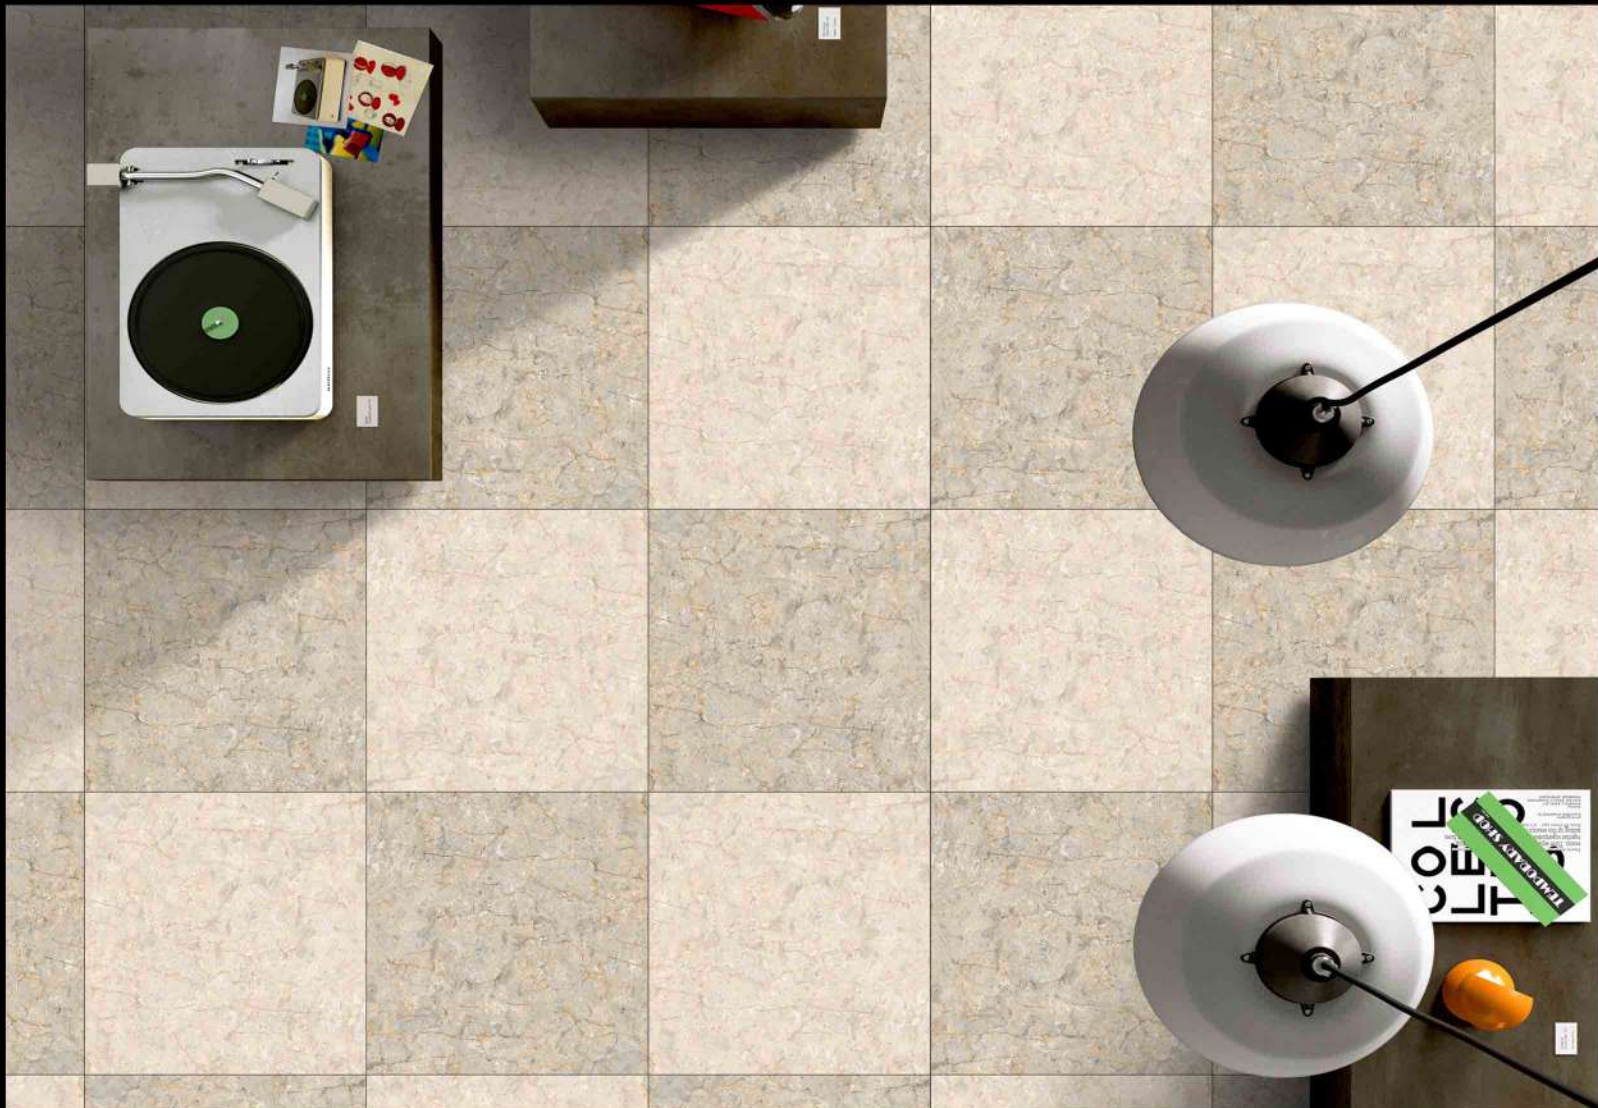

LT & DK SERIES

DIGITAL PORCELAIN
600 mm X 600 mm

MATT FINISH

1851

1852

1 FACES

LT & DK SERIES

DIGITAL PORCELAIN
600 mm X 600 mm