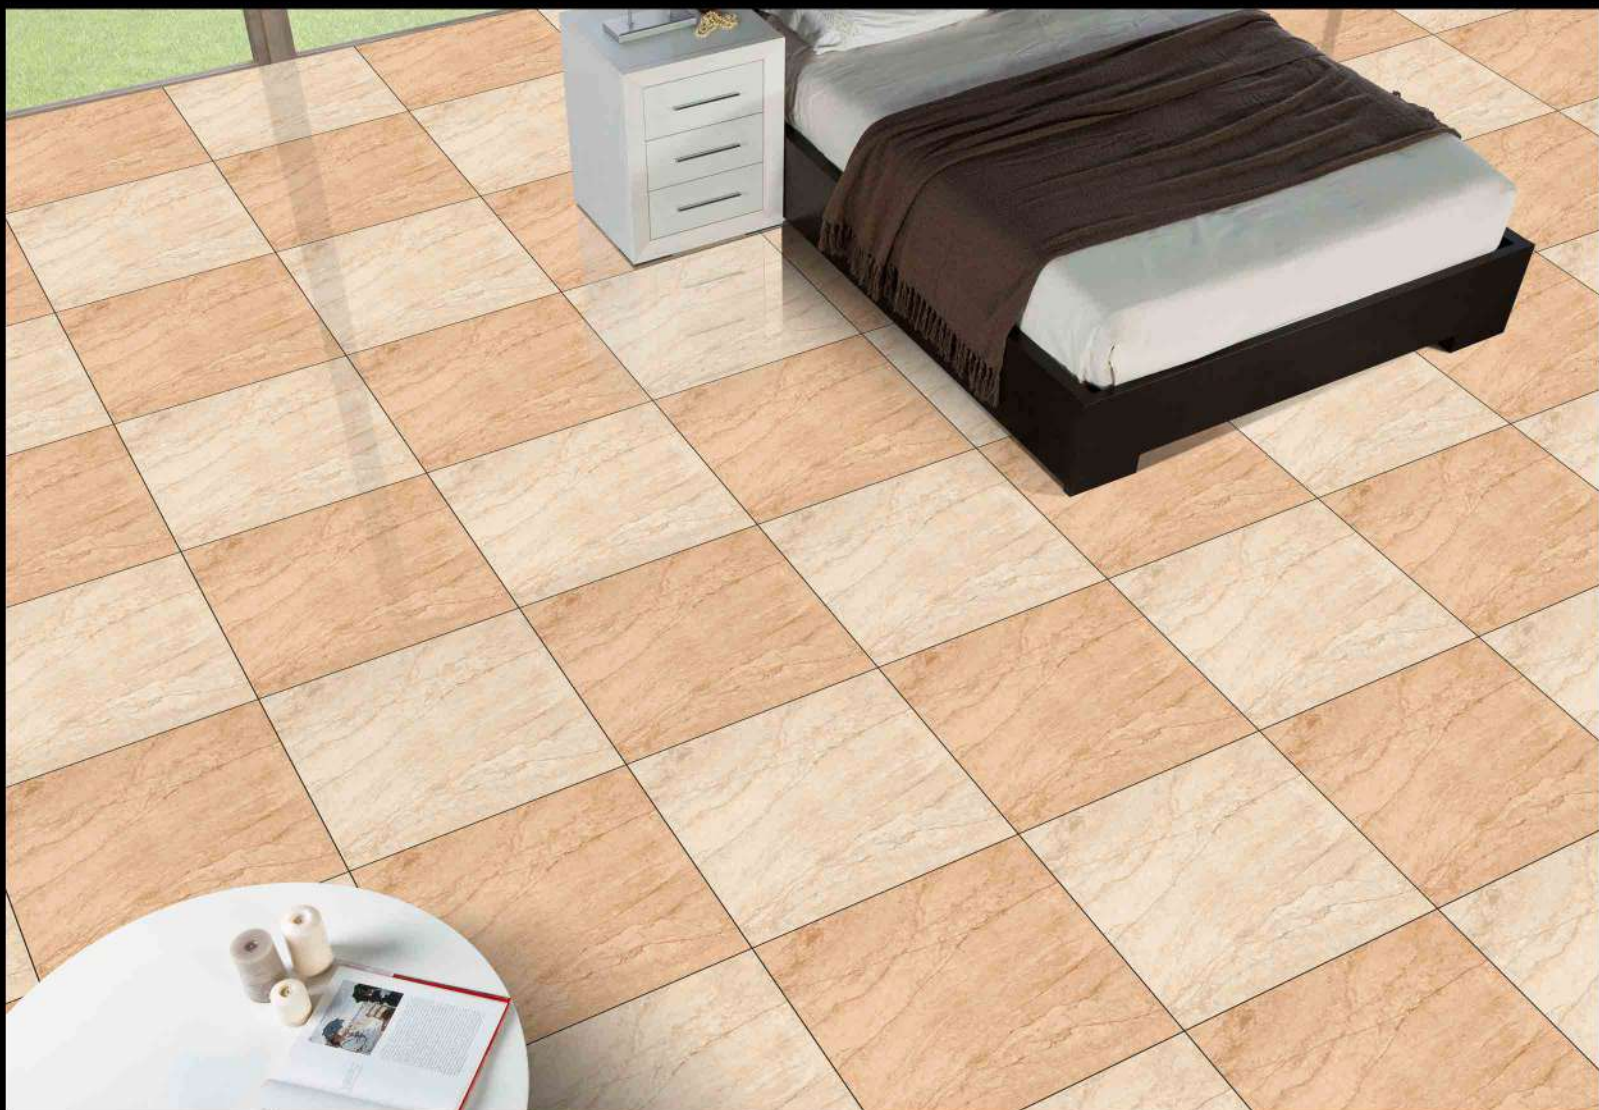

DIGITAL PORCELAIN
600 mm X 600 mm

MATT FINISH

1997

1996

1 FACES

LT & DK SERIES

DIGITAL PORCELAIN
600 mm X 600 mm

MATT FINISH