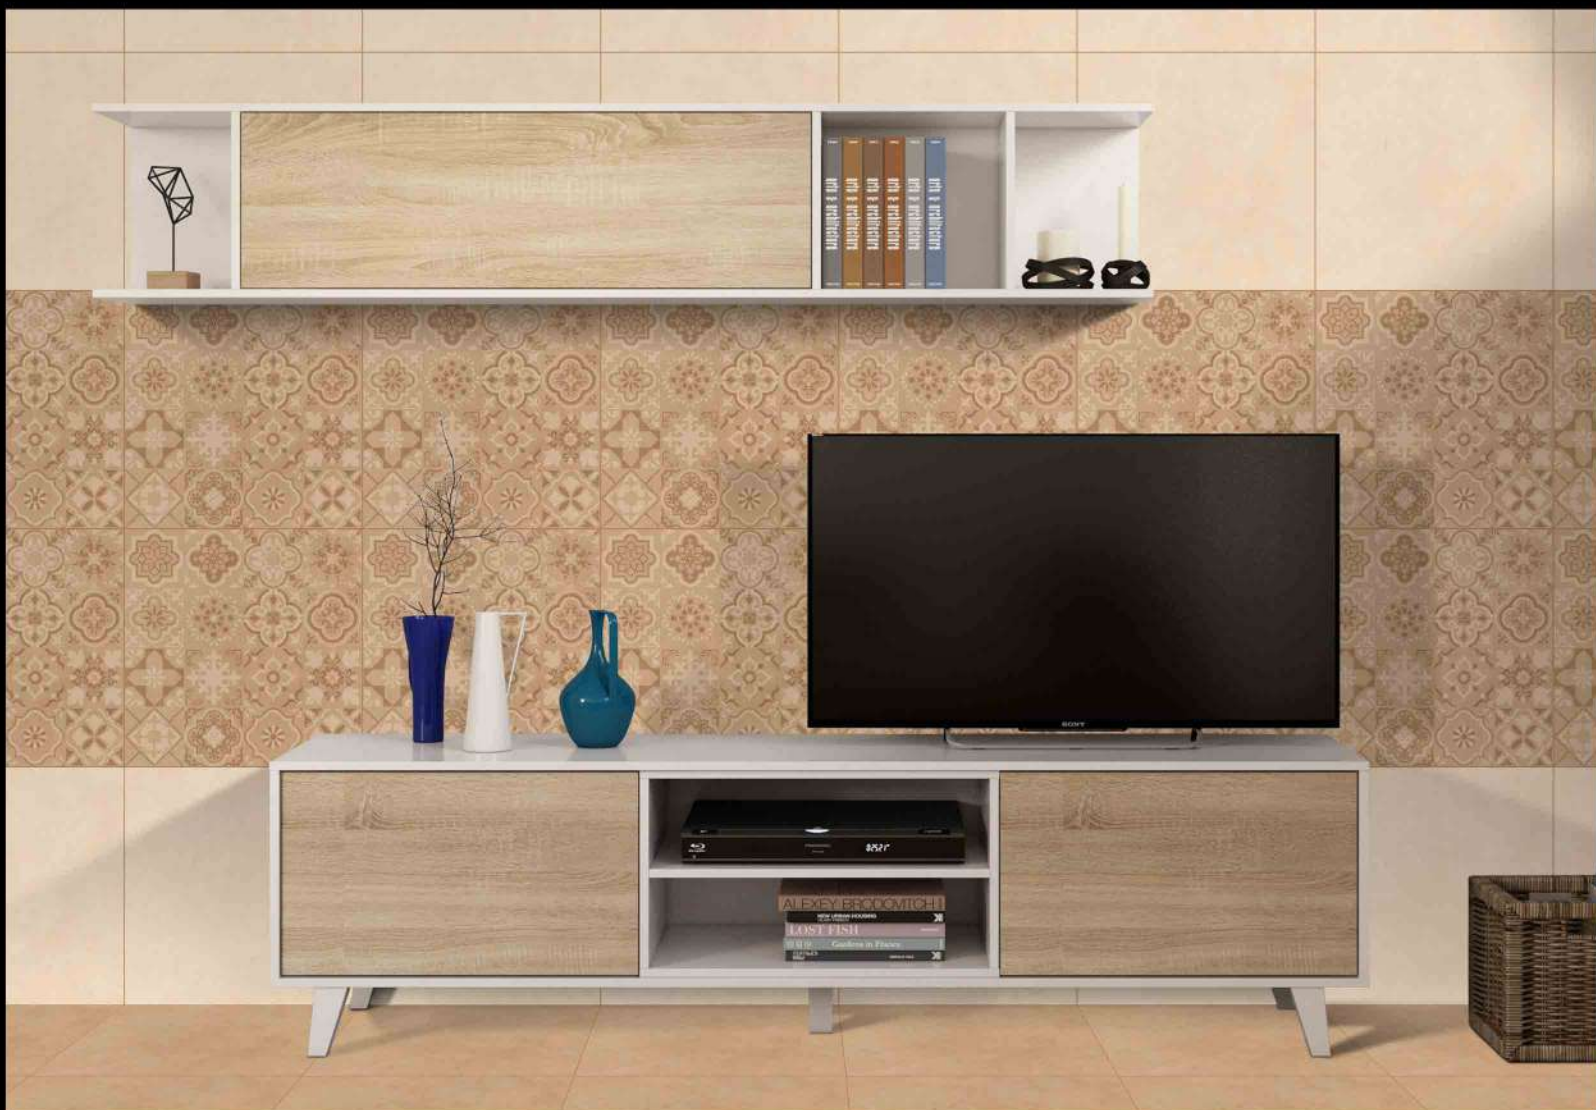

DIGITAL PORCELAIN
600 mm X 600 mm

LT_HL_DK Series

MATT FINISH

PARCOS
TILES LLP.

1903

1908

1909