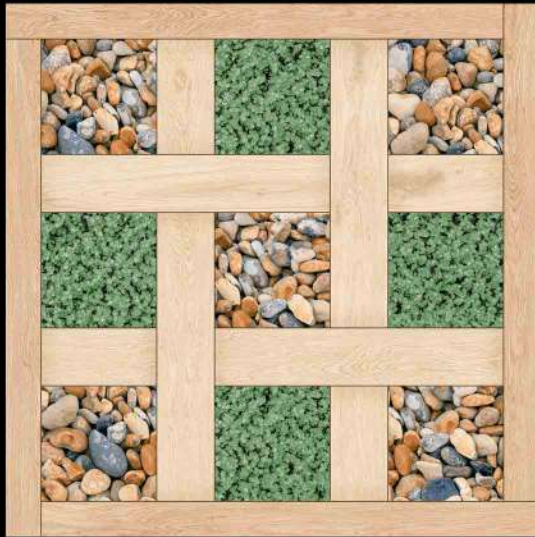

GREEN SERIES

DIGITAL PORCELAIN
600 mm X 600 mm

MATT FINISH

 **PARCOS**
TILES LLP.

2101

1 FACES

GREEN SERIES

DIGITAL PORCELAIN
600 mm X 600 mm