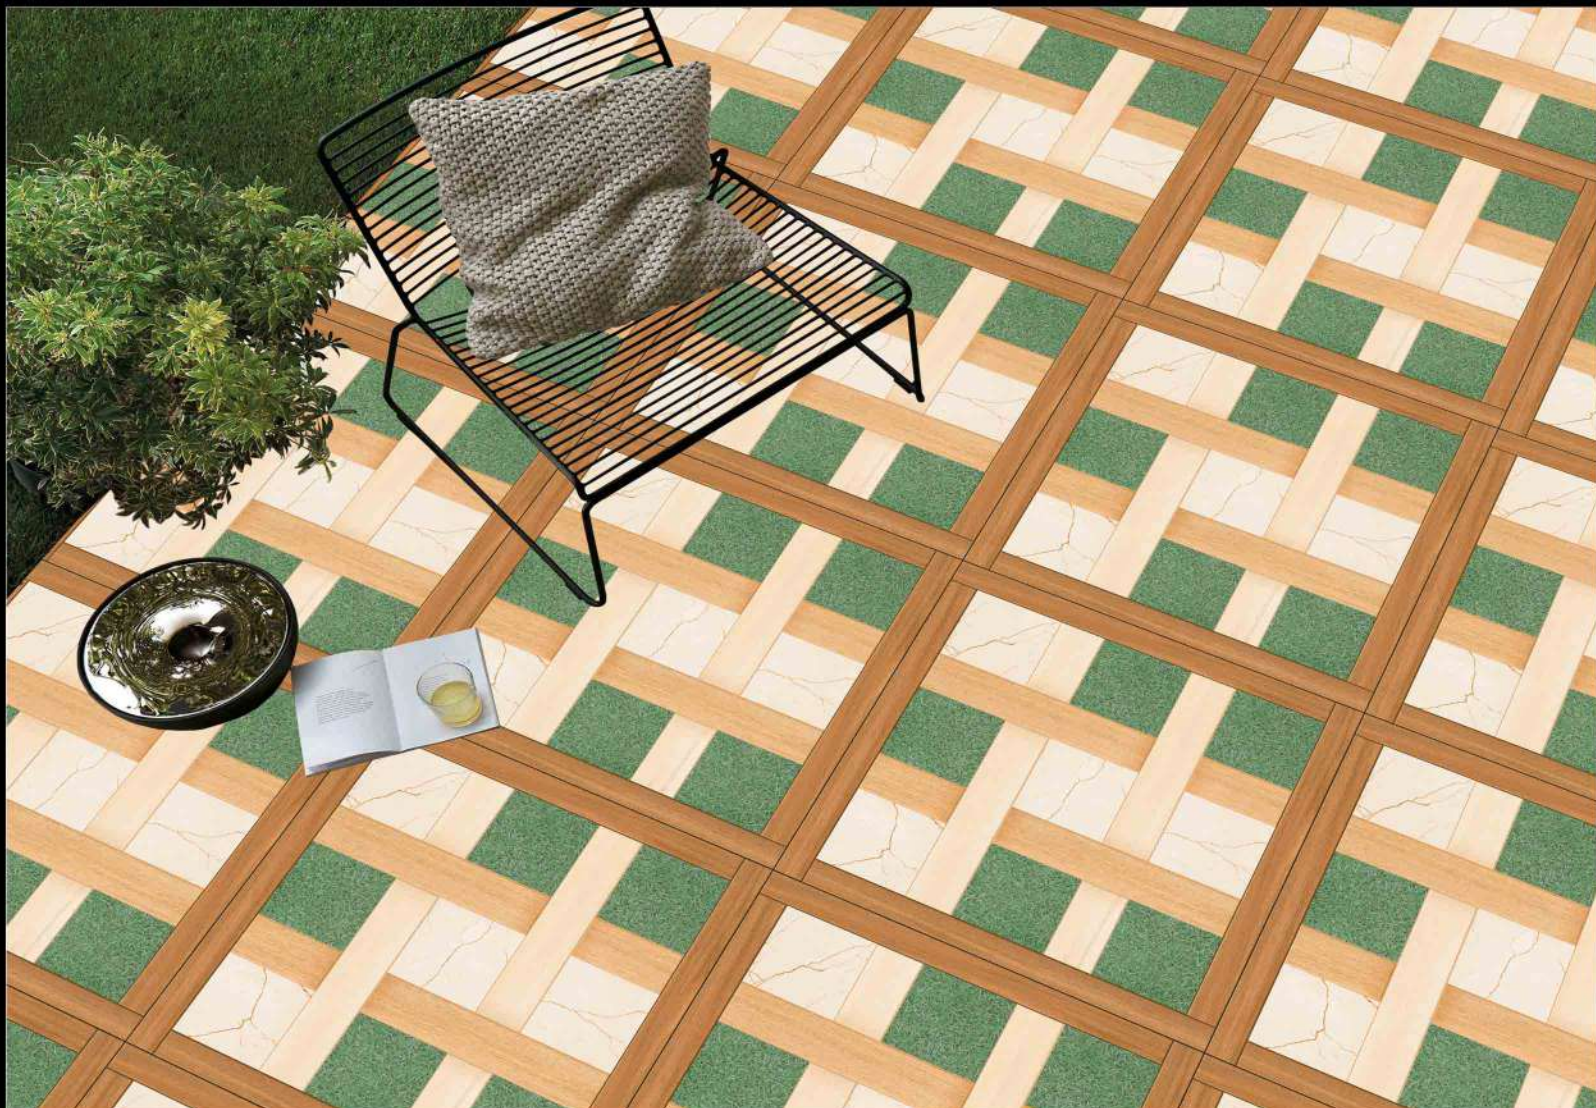

1 FACES

GREEN SERIES