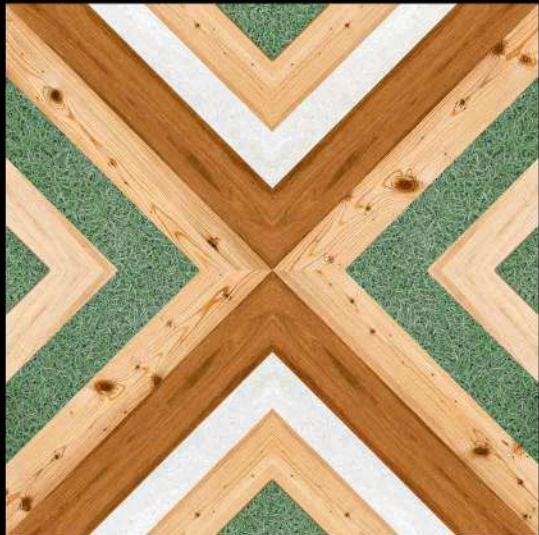

2087

1 FACES

GREEN SERIES

DIGITAL PORCELAIN
600 mm X 600 mm

MATT FINISH

 **PARCOS**
TILES LLP.

2088

1 FACES