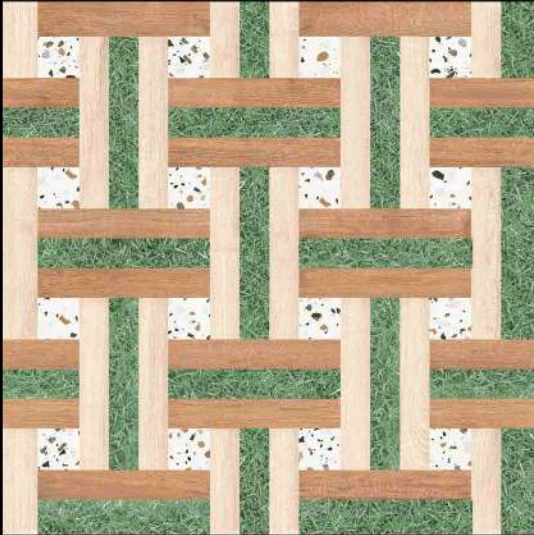

DIGITAL PORCELAIN
600 mm X 600 mm

MATT FINISH

PARCOS
TILES LLP.

2094