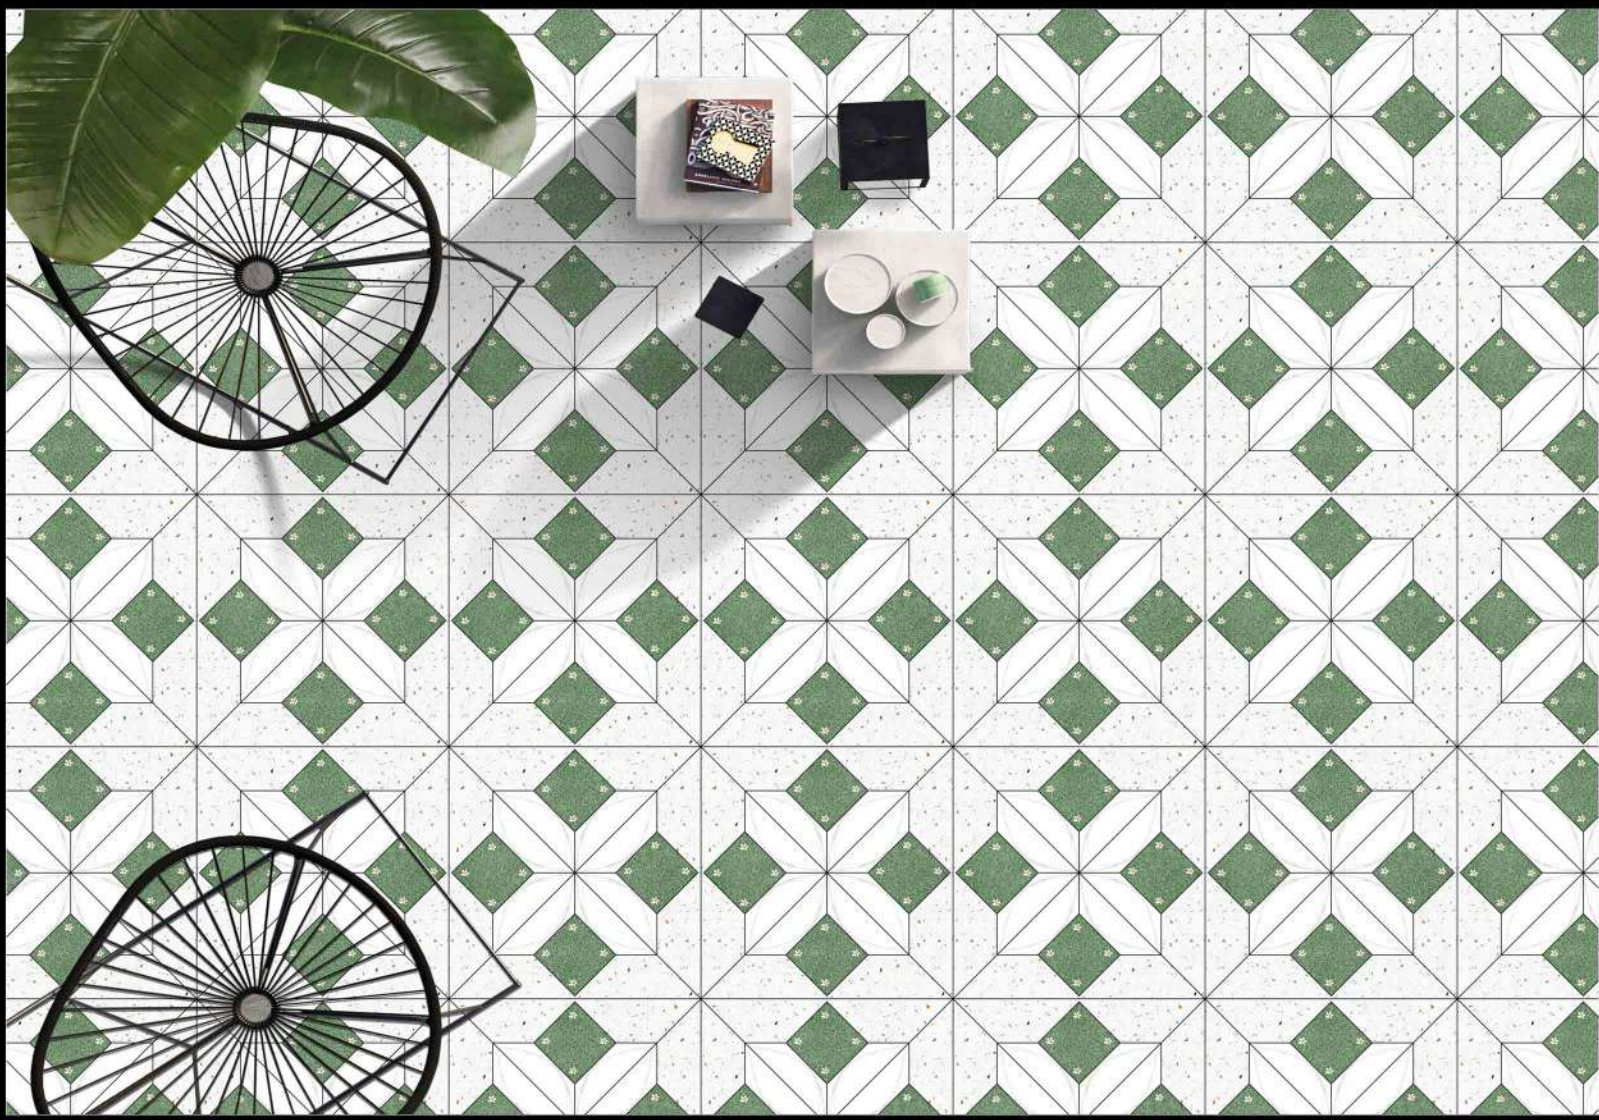

1 FACES

GREEN SERIES

DIGITAL PORCELAIN
600 mm X 600 mm

MATT FINISH

 **PARCOS**
TILES LLP.

2104

1 FACES

GREEN SERIES