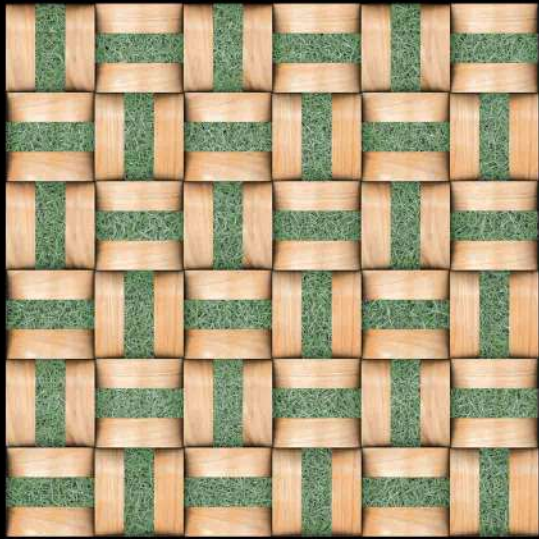

DIGITAL PORCELAIN
600 mm X 600 mm

MATT FINISH

PARCOS
TILES LLP.

2095