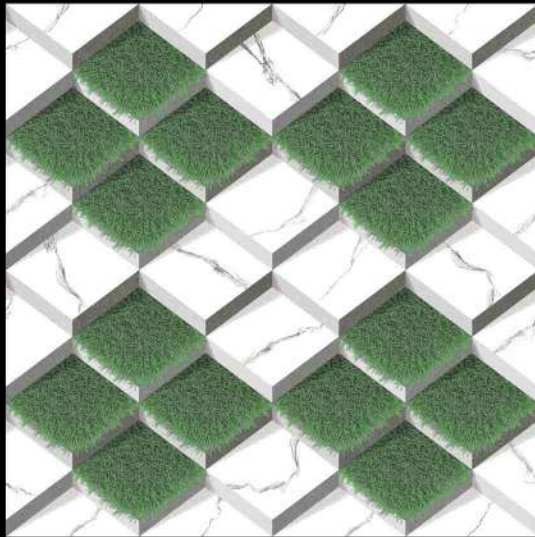

DIGITAL PORCELAIN
600 mm X 600 mm

MATT FINISH

PARCOS
TILES LLP.

2091