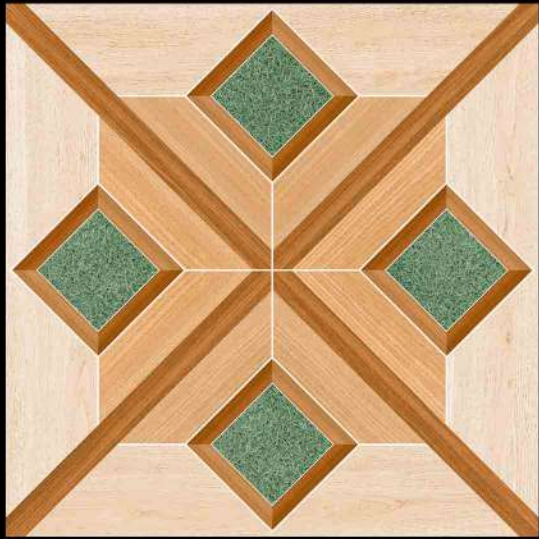

1 FACES

GREEN SERIES

DIGITAL PORCELAIN
600 mm X 600 mm

MATT FINISH

 **PARCOS**
TILES LLP.

2104

1 FACES

GREEN SERIES