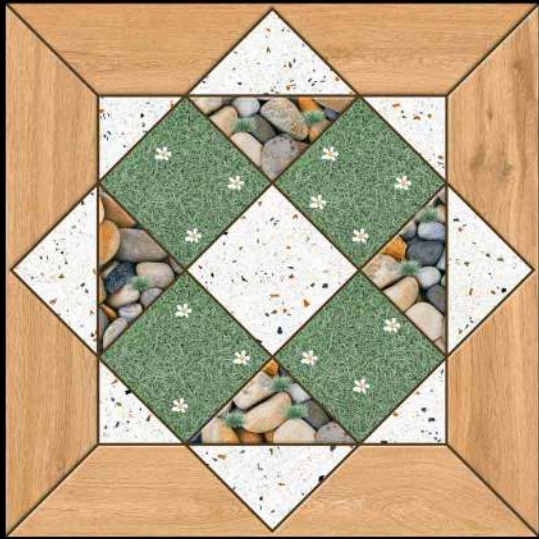

1 FACES

GREEN SERIES

DIGITAL PORCELAIN
600 mm X 600 mm

MATT FINISH

 **PARCOS**
TILES LLP.

2108

1 FACES

GREEN SERIES