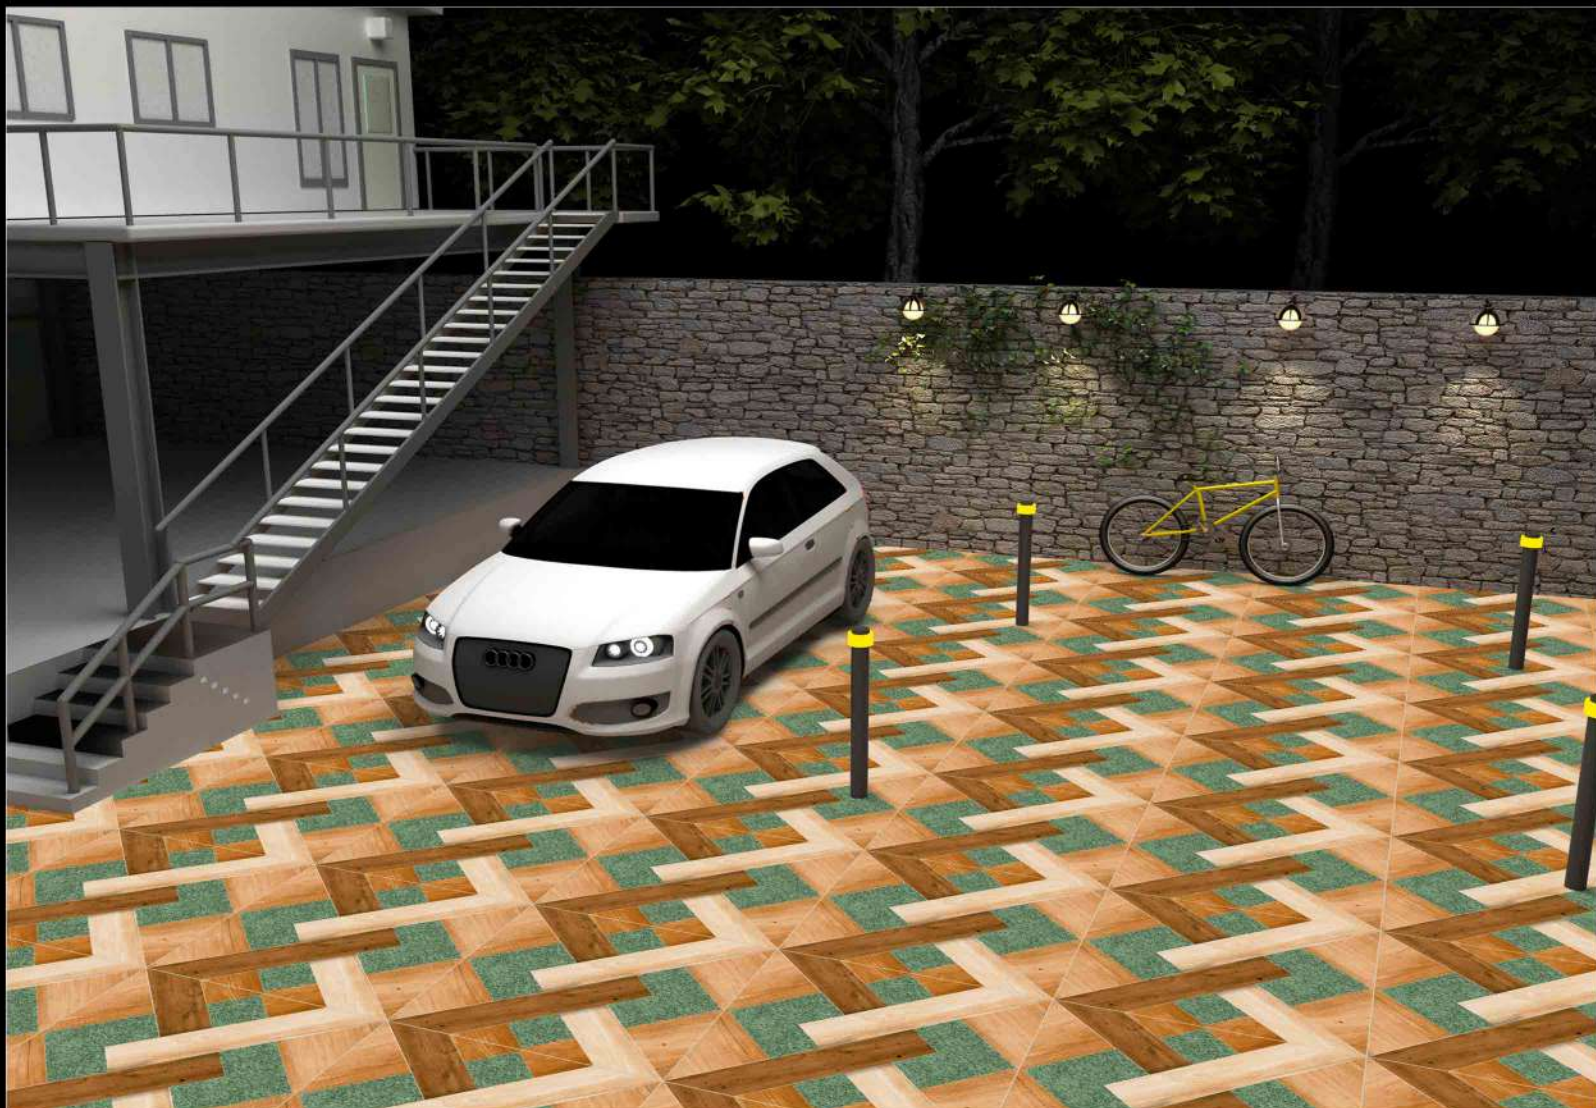

1 FACES

GREEN SERIES