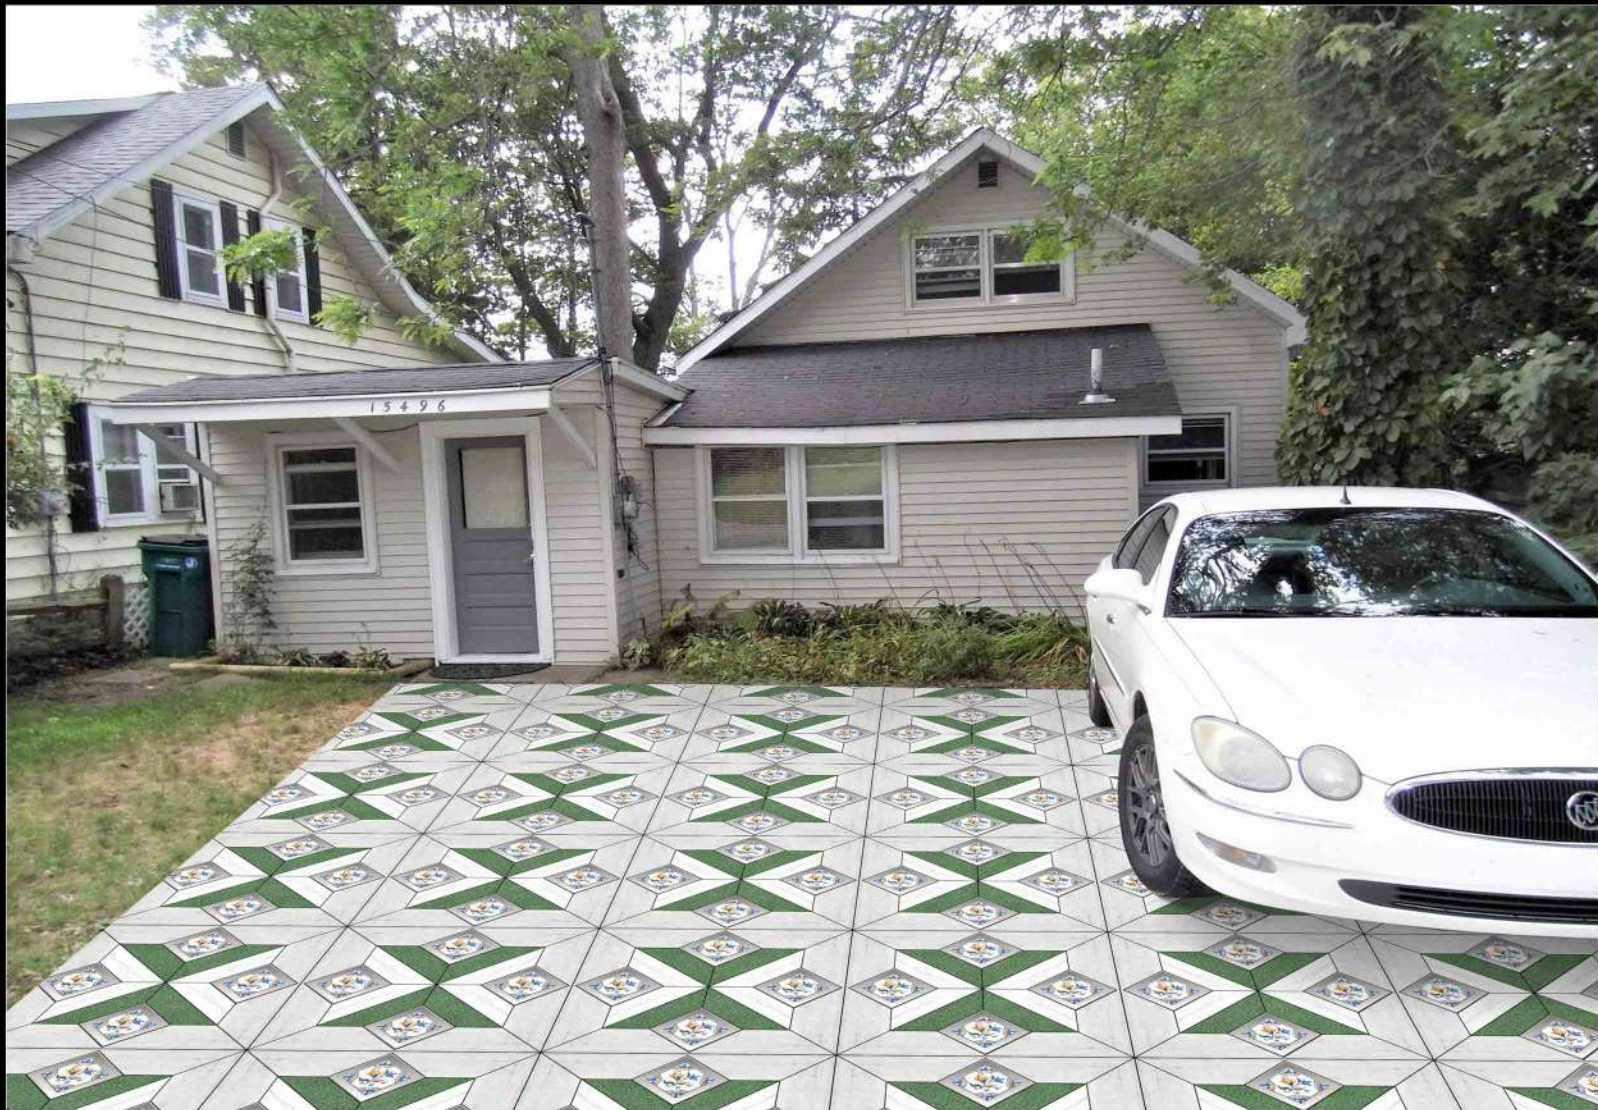

1 FACES

GREEN SERIES