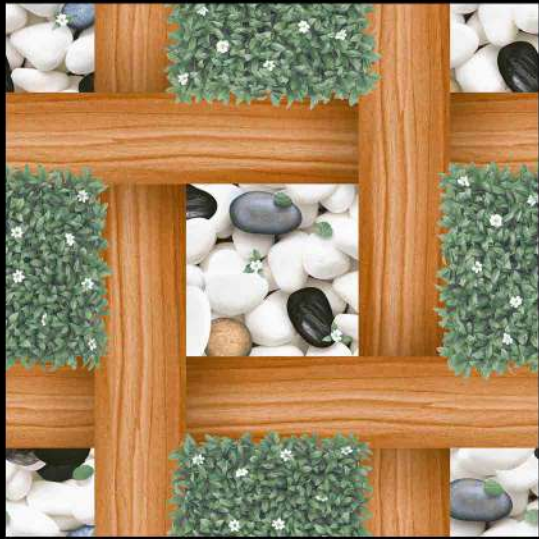

DIGITAL PORCELAIN
600 mm X 600 mm

MATT FINISH

PARCOS
TILES LLP.

2082