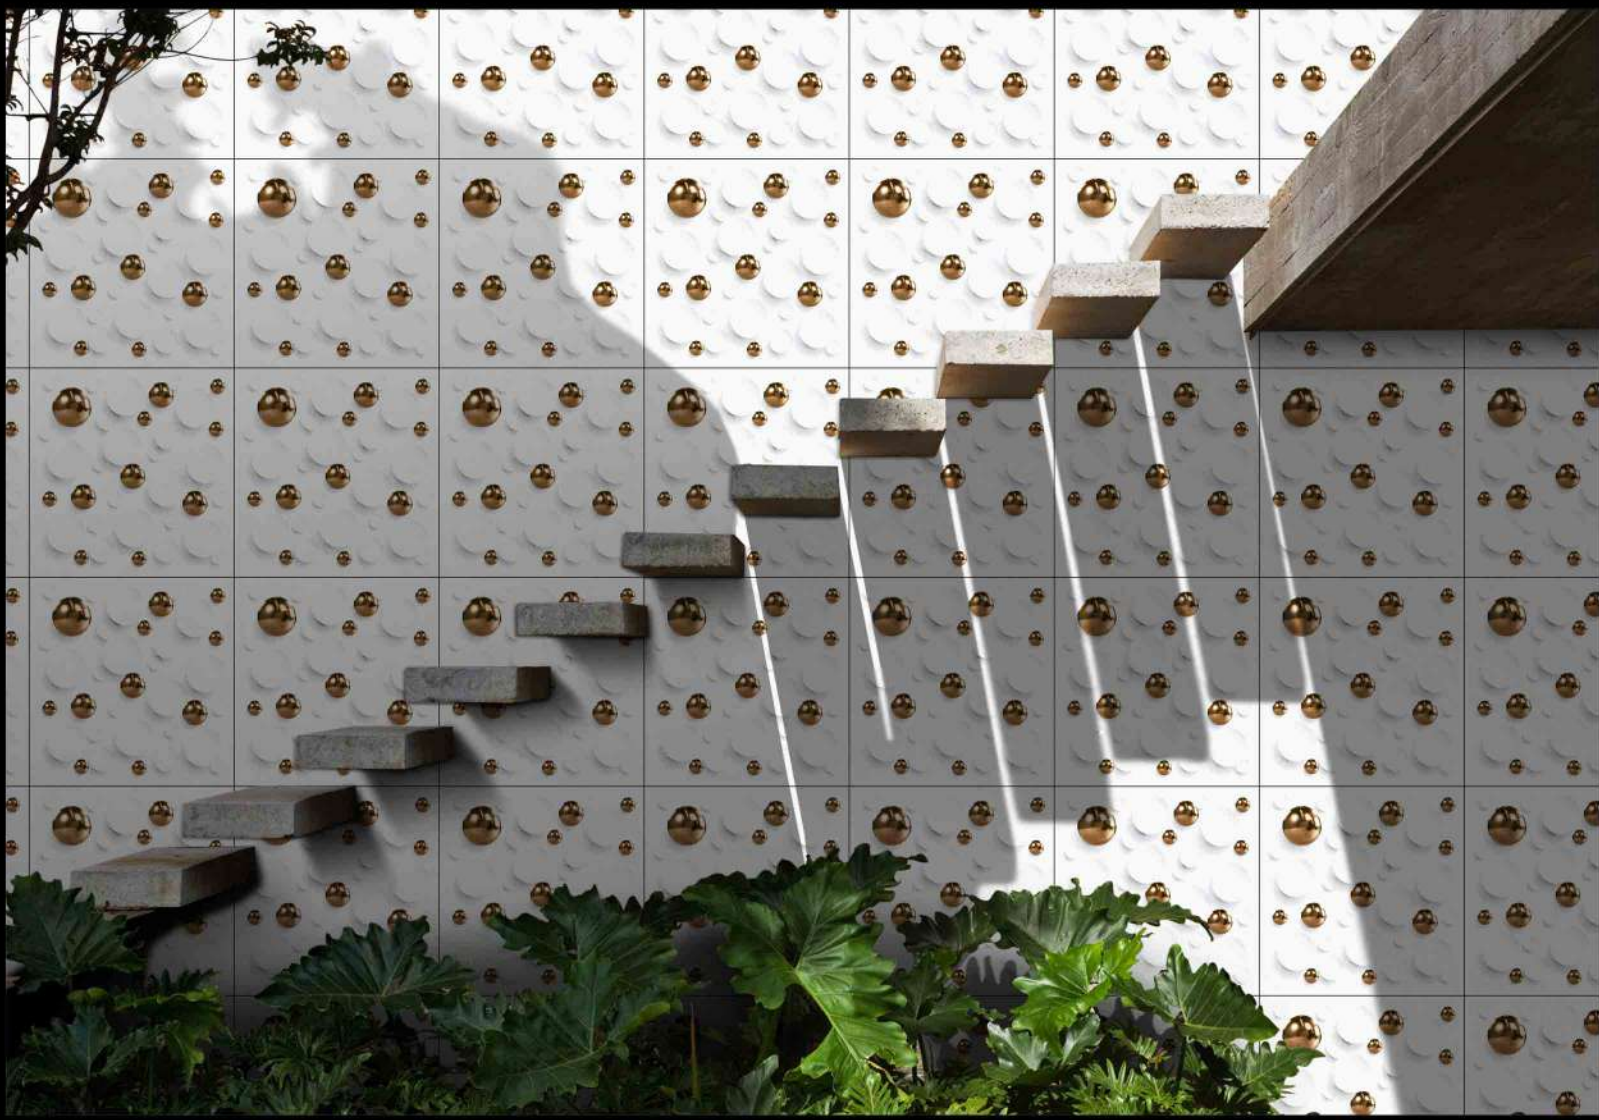

**850**

**1 FACES**

**GLOSSY SERIES**

DIGITAL PORCELAIN  
600 mm X 600 mm

**PARCOS**  
TILES LLP.

851

1 FACES

**GLOSSY SERIES**

DIGITAL PORCELAIN  
600 mm X 600 mm

852

1 FACES

GLOSSY SERIES

DIGITAL PORCELAIN  
600 mm X 600 mm

853

1 FACES

GLOSSY SERIES