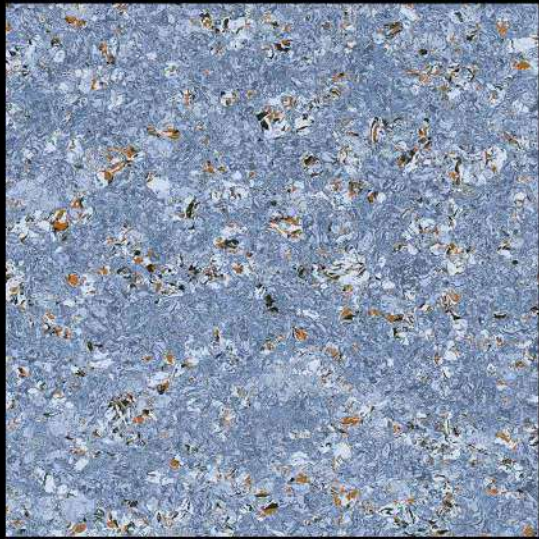

DIGITAL PORCELAIN
600 mm X 600 mm

850

1 FACES

GLOSSY SERIES