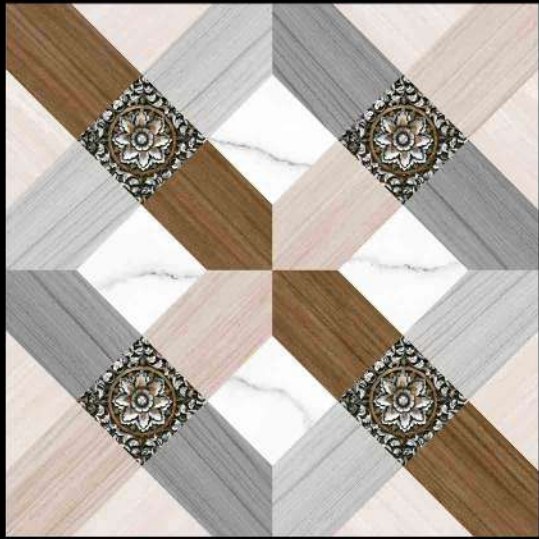

DIGITAL PORCELAIN
600 mm X 600 mm

MATT FINISH

1736

1 FACES

GALICHA SERIES