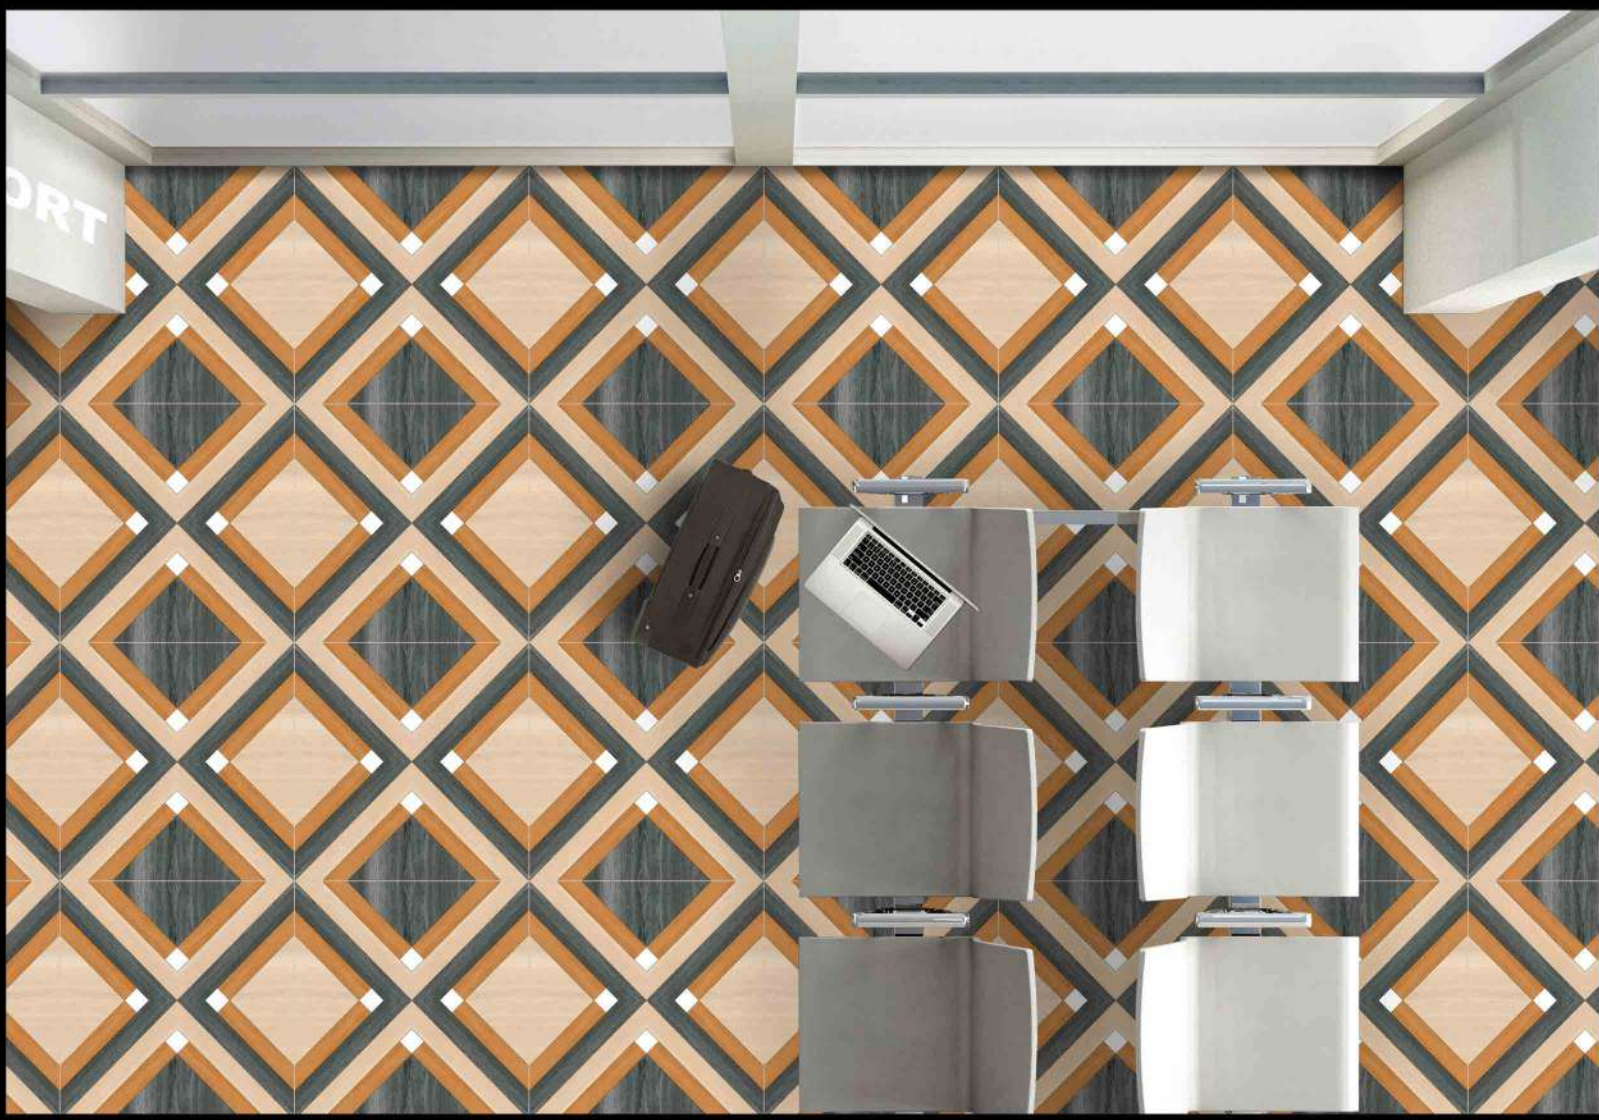

1662

1 FACES

GALICHA SERIES

DIGITAL PORCELAIN
600 mm X 600 mm

MATT FINISH

1664

1 FACES

GALICHA SERIES