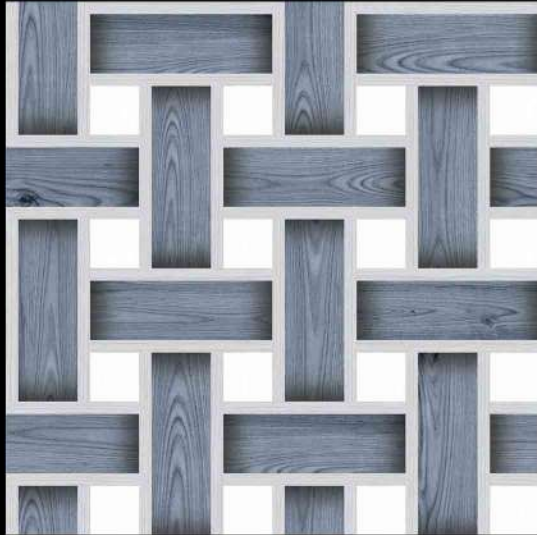

DIGITAL PORCELAIN
600 mm X 600 mm

MATT FINISH

PARCOS
TILES LLP.

1959