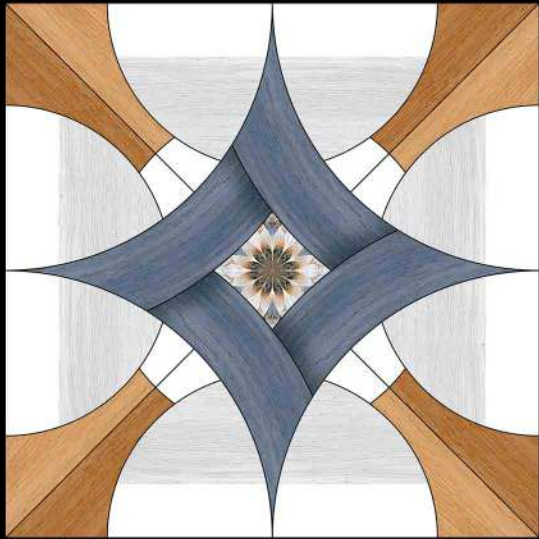

DIGITAL PORCELAIN
600 mm X 600 mm

MATT FINISH

PARCOS
TILES LLP.

1938