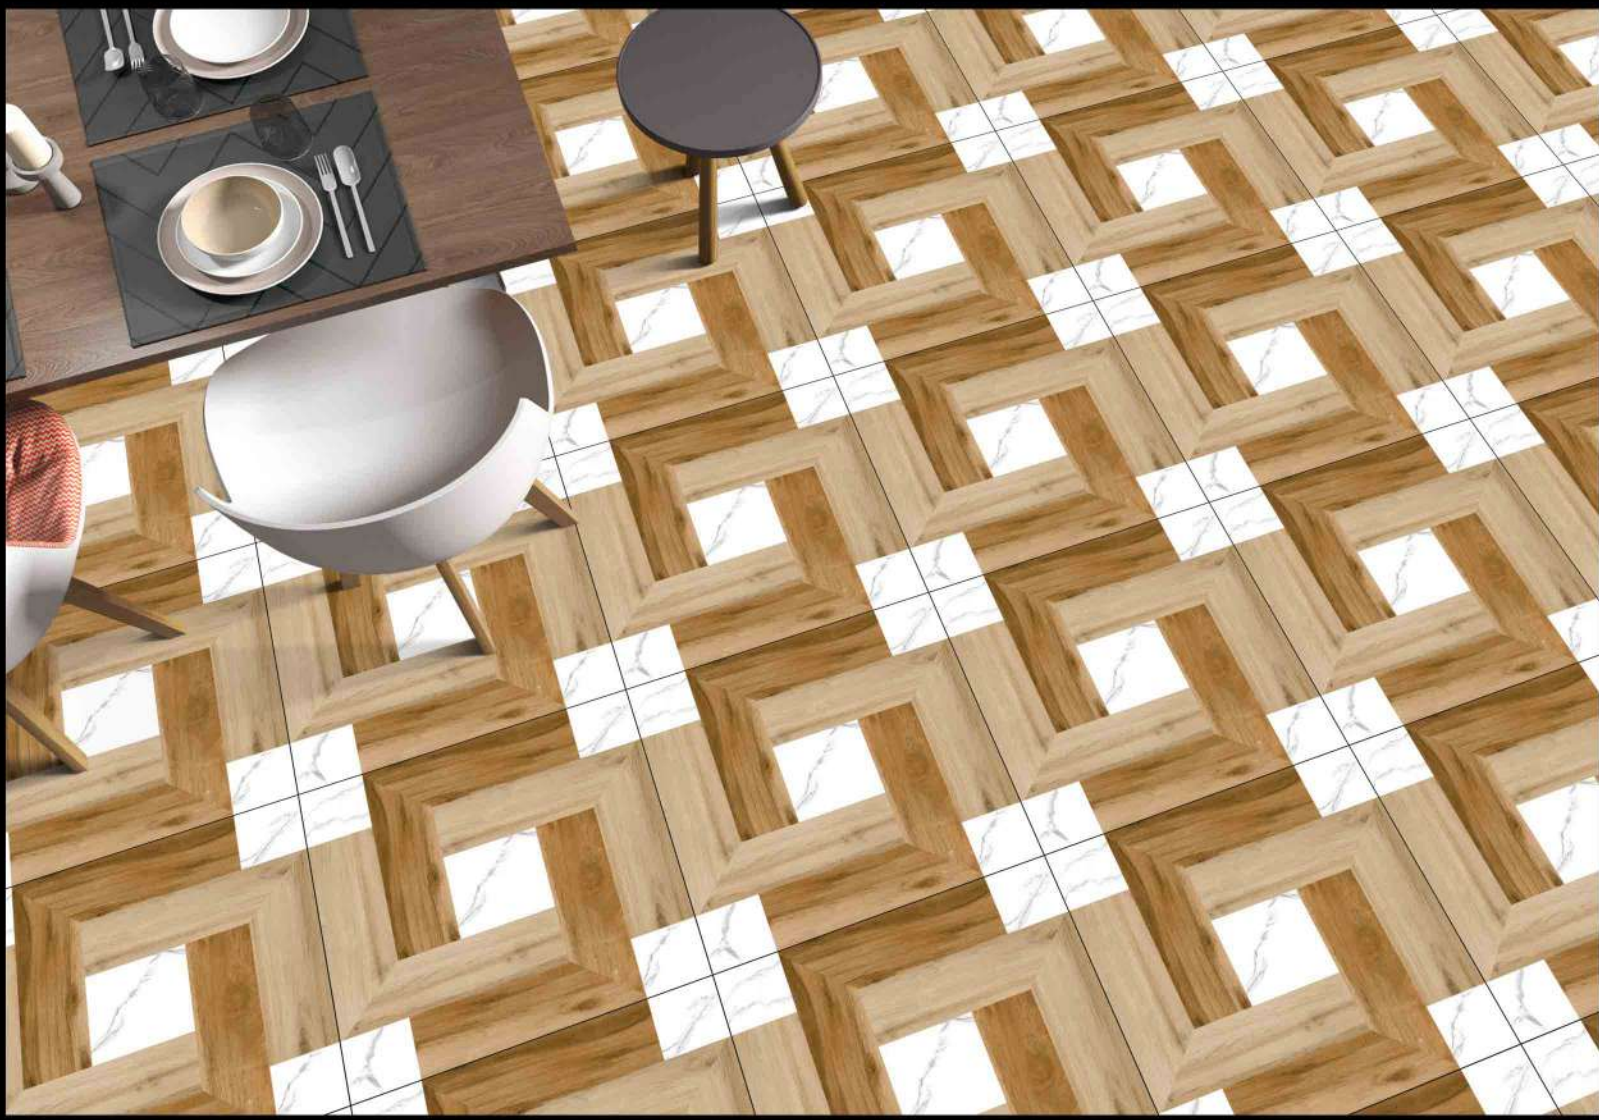

1 FACES

GALICHA SERIES

DIGITAL PORCELAIN
600 mm X 600 mm

MATT FINISH

1727

1 FACES

GALICHA SERIES

DIGITAL PORCELAIN
600 mm X 600 mm