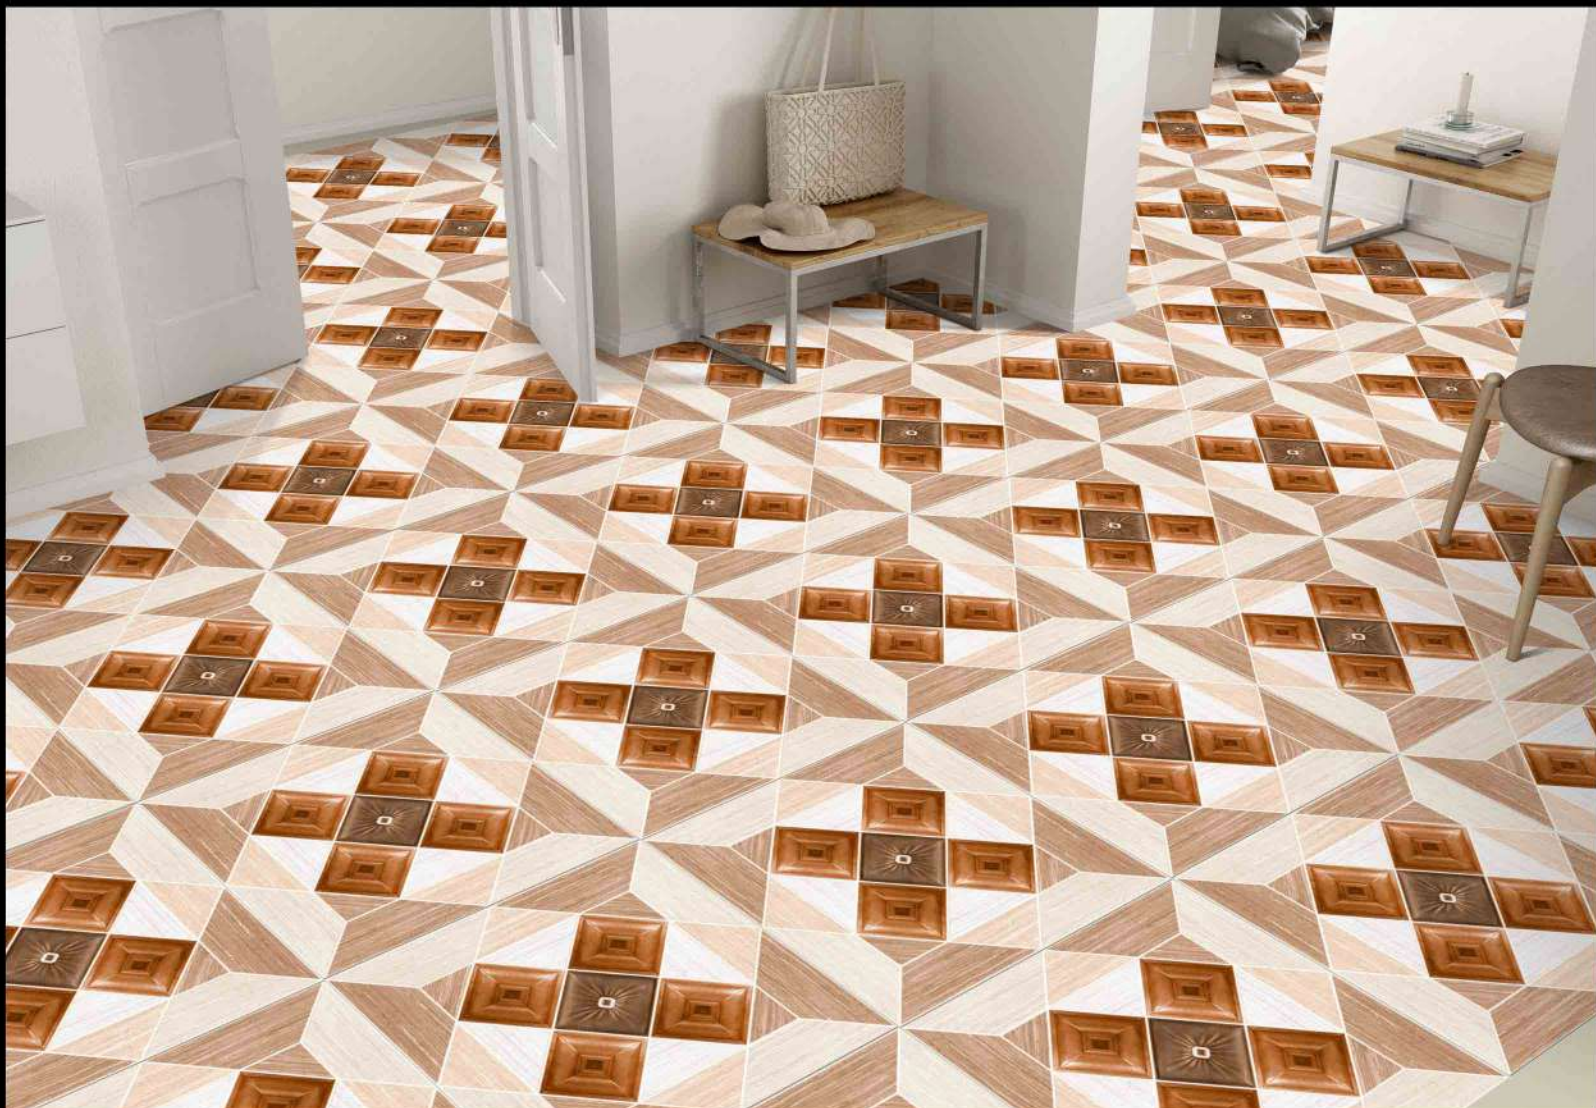

1 FACES

GALICHA SERIES

DIGITAL PORCELAIN
600 mm X 600 mm

MATT FINISH

 **PARCOS**
TILES LLP.

1572

1 FACES

GALICHA SERIES