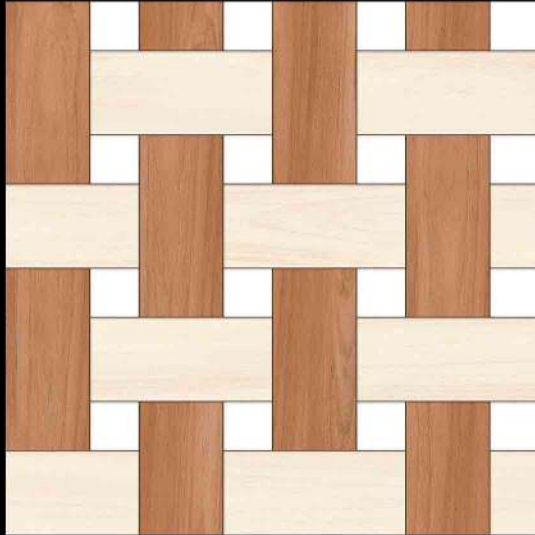

GALICHA SERIES

DIGITAL PORCELAIN
600 mm X 600 mm

MATT FINISH

1589

1 FACES

GALICHA SERIES

DIGITAL PORCELAIN
600 mm X 600 mm

MATT FINISH