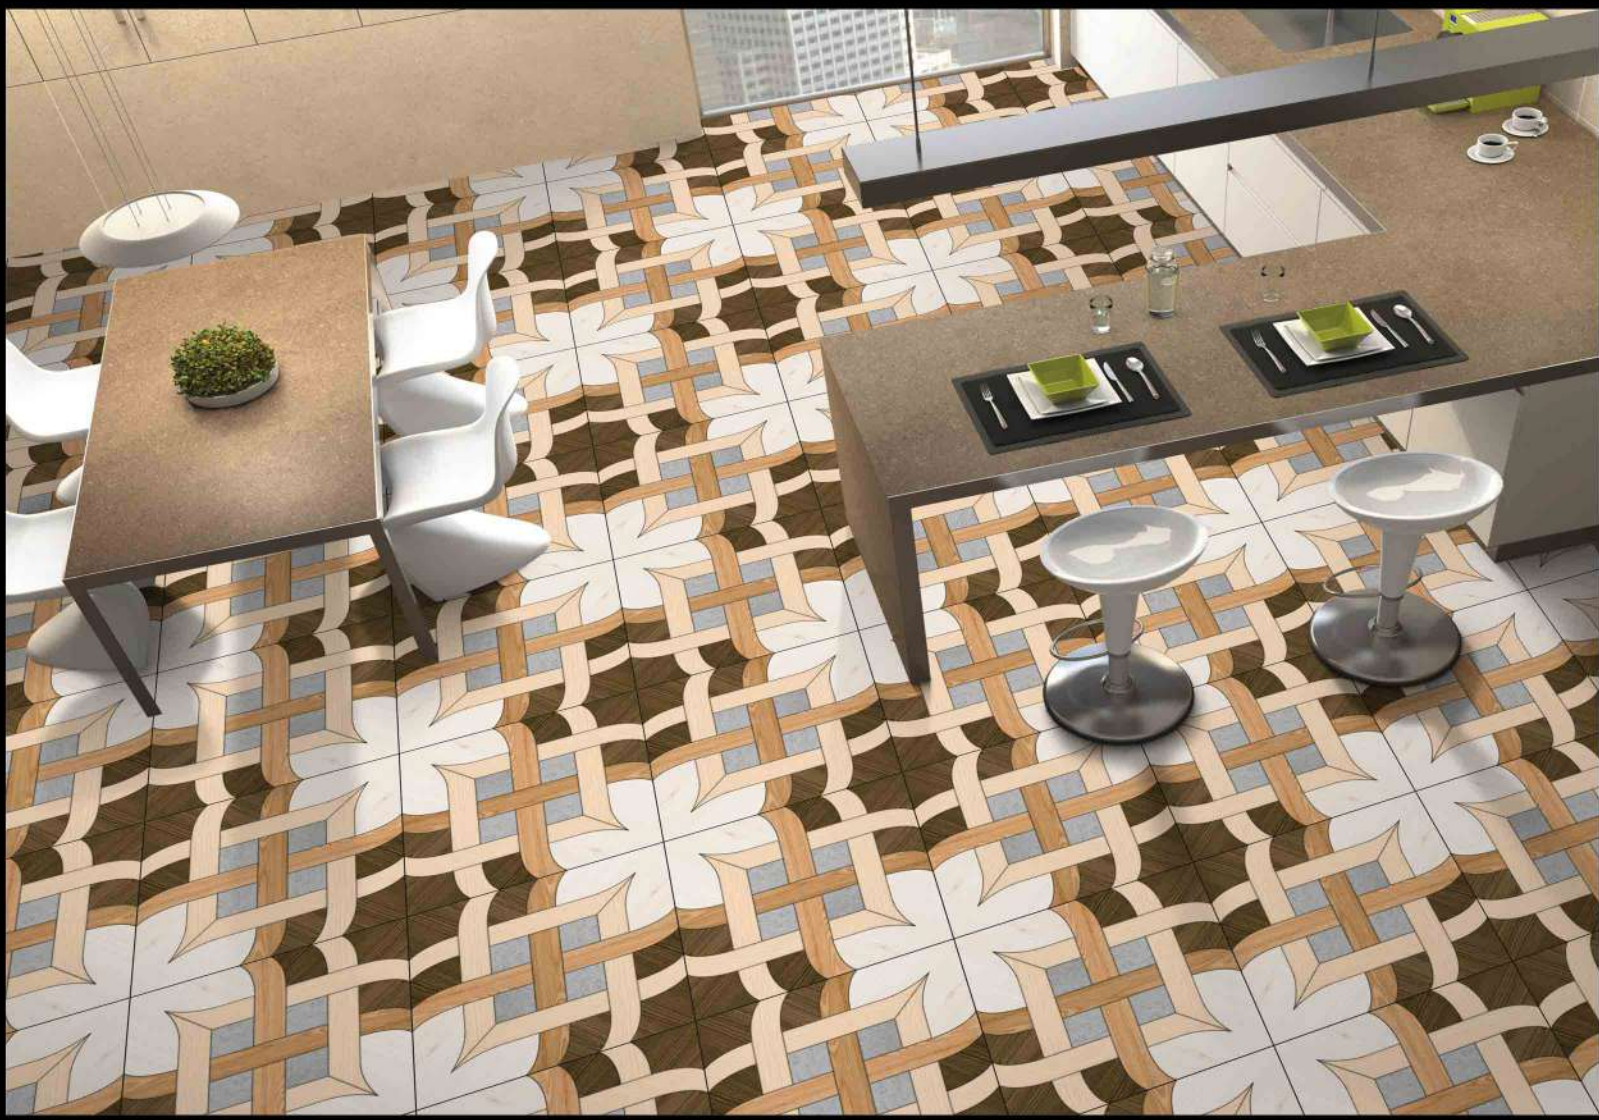

1 FACES

GALICHA SERIES