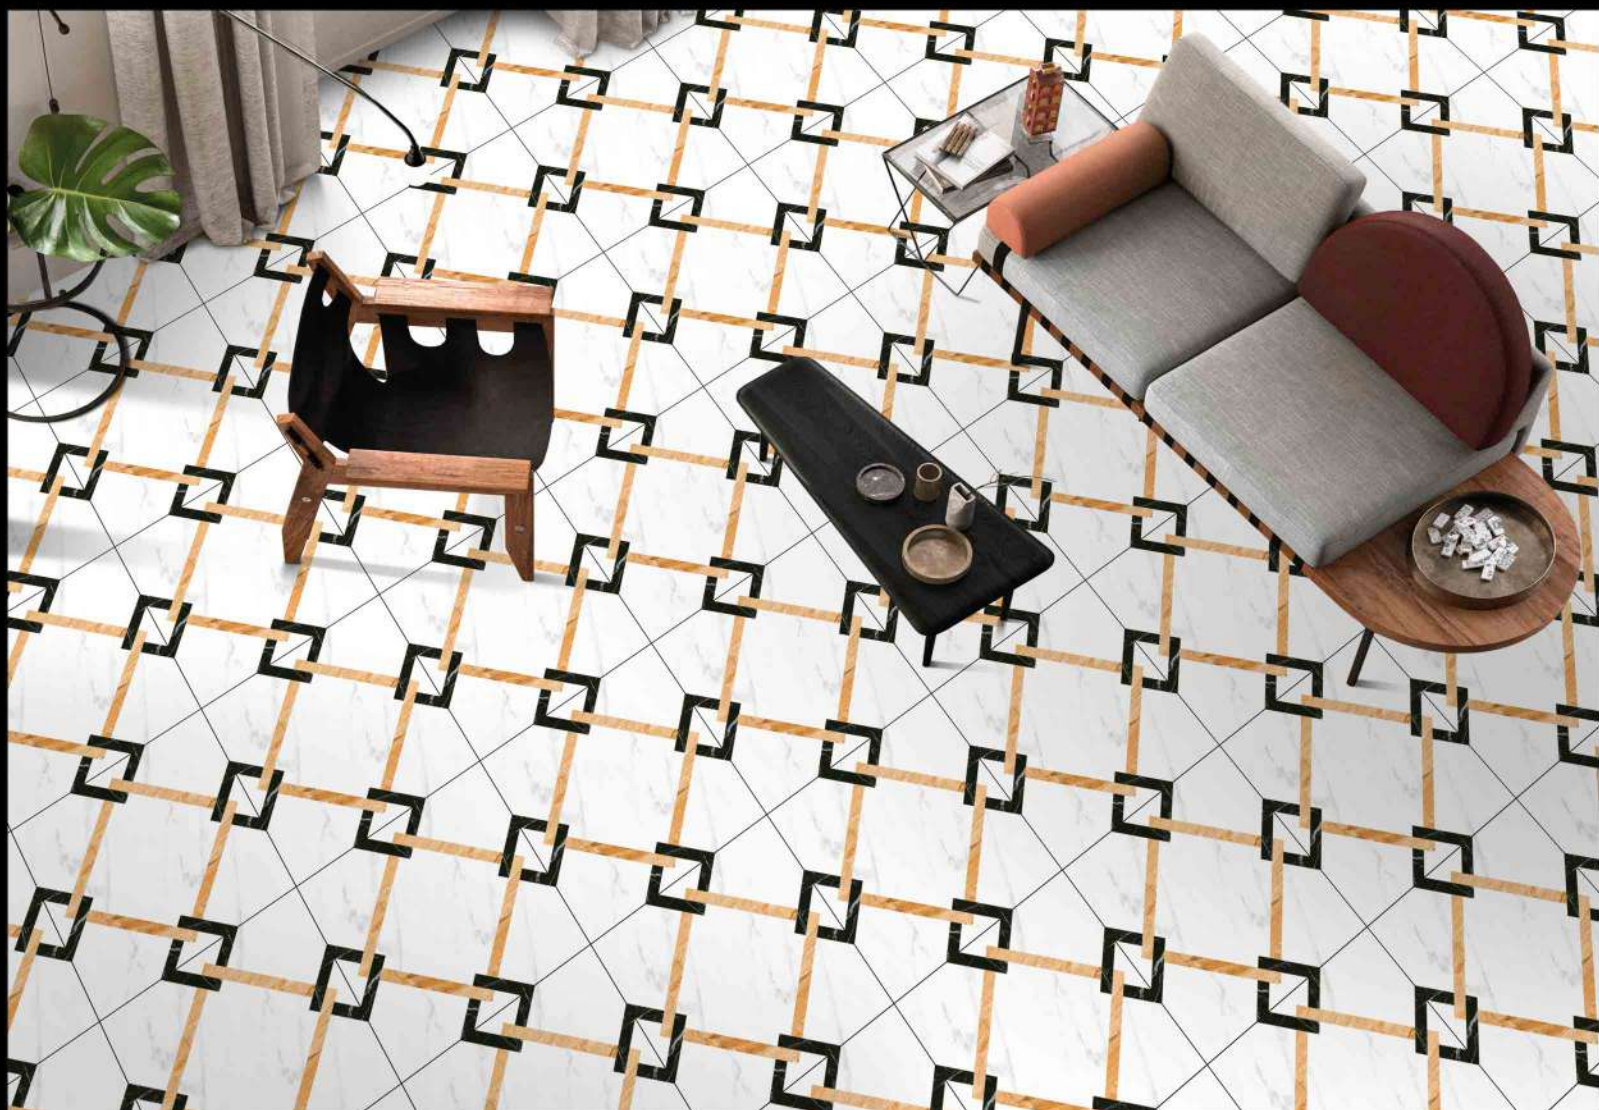

1 FACES

GALICHA SERIES