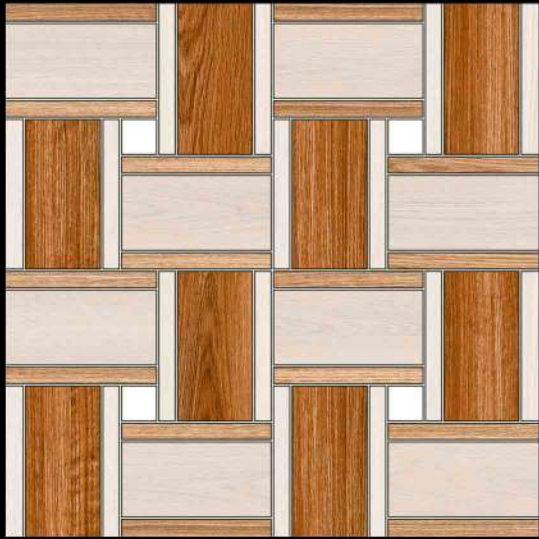

DIGITAL PORCELAIN
600 mm X 600 mm

MATT FINISH

PARCOS
TILES LLP.

1793