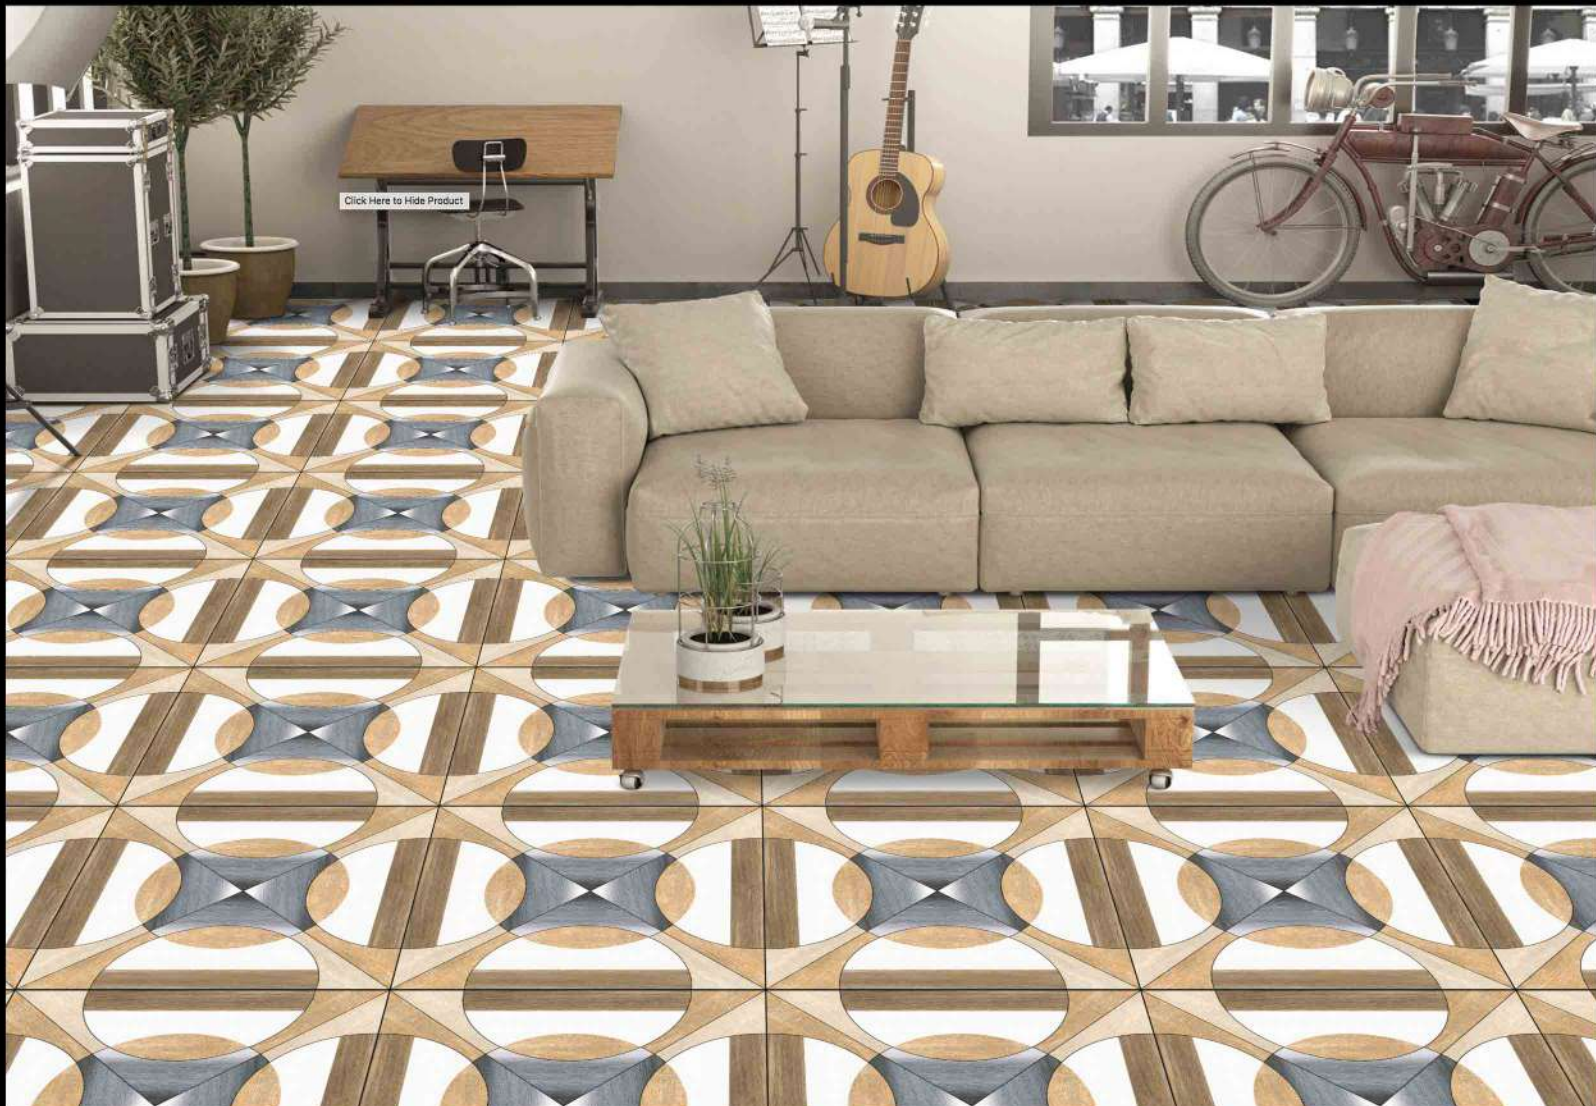

1 FACES

GALICHA SERIES

DIGITAL PORCELAIN
600 mm X 600 mm

MATT FINISH

 **PARCOS**
TILES LLP.

1707

1 FACES

GALICHA SERIES