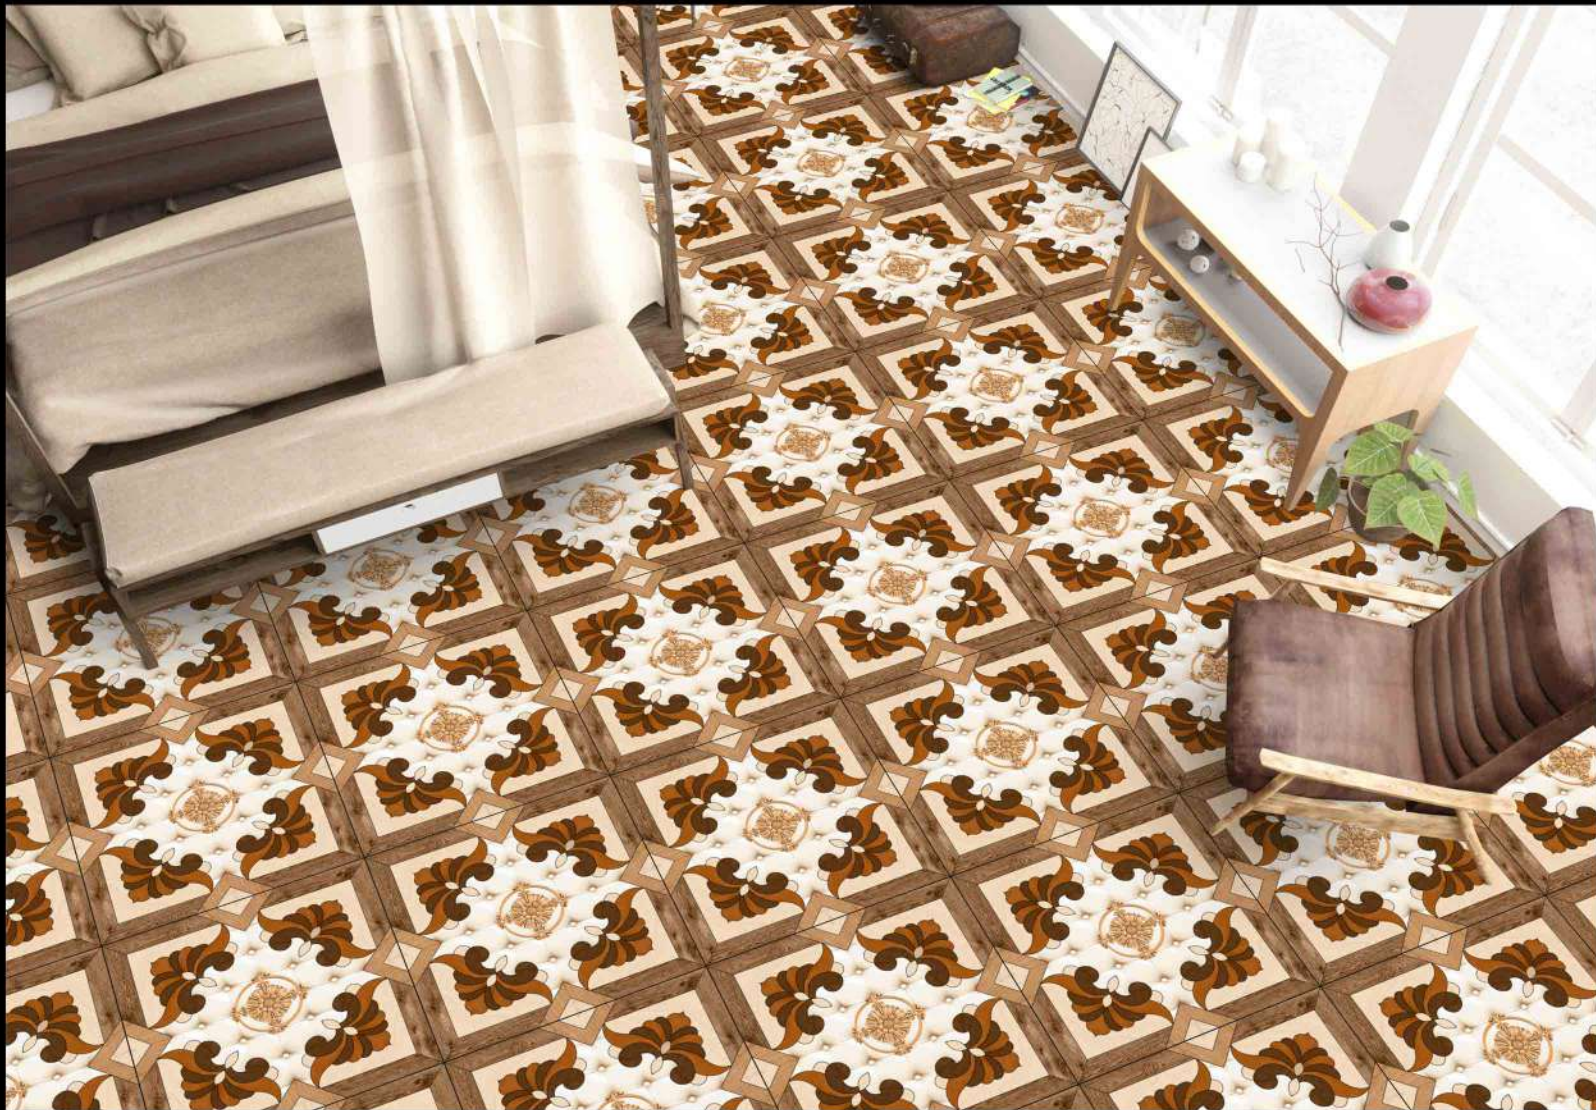

1 FACES

GALICHA SERIES