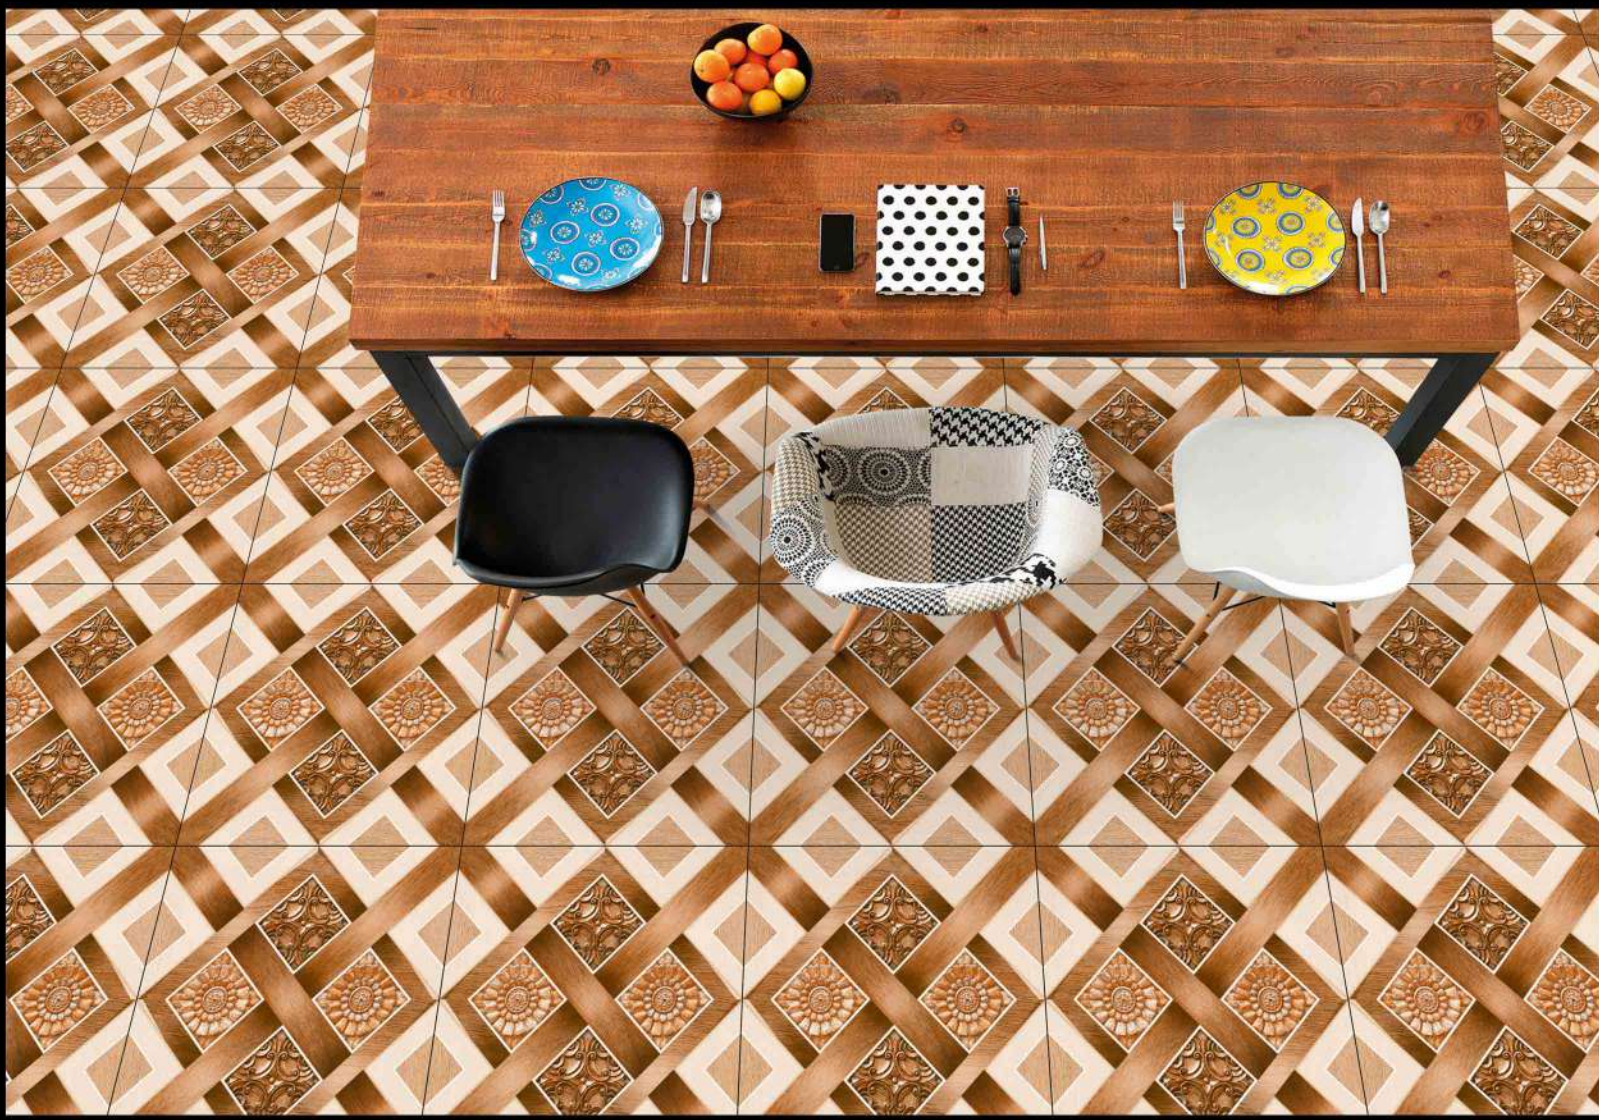

1 FACES

GALICHA SERIES