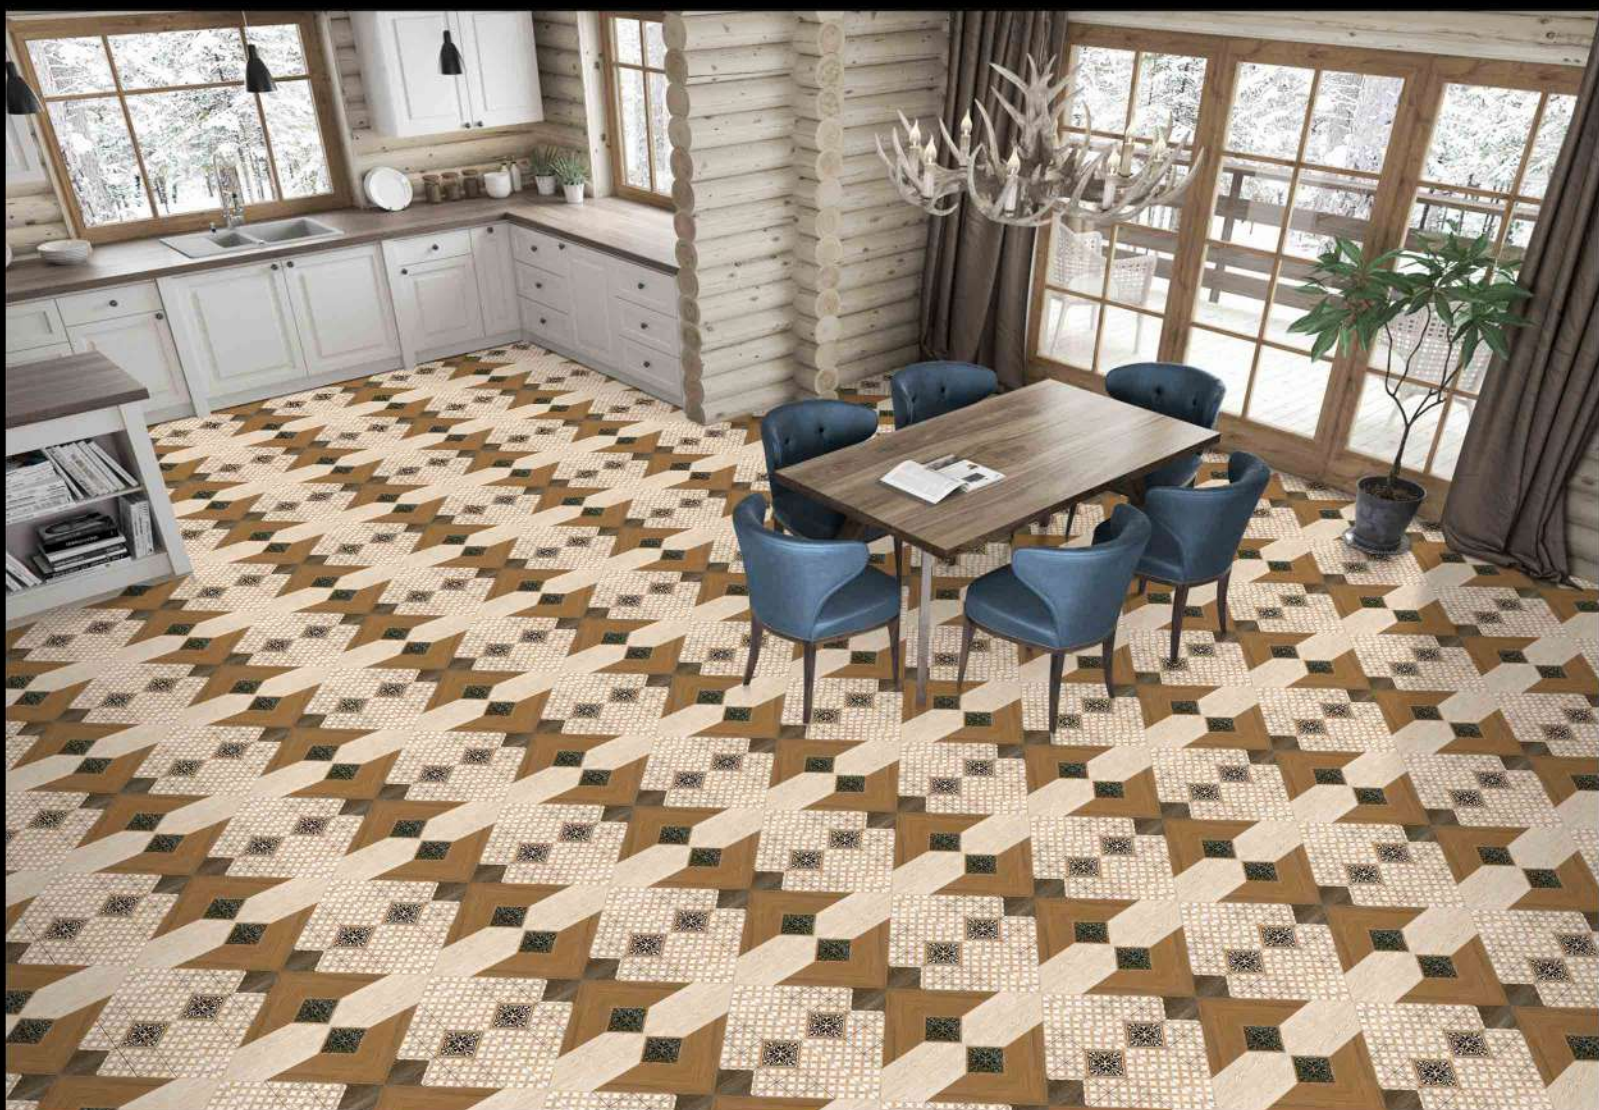

1 FACES

GALICHA SERIES