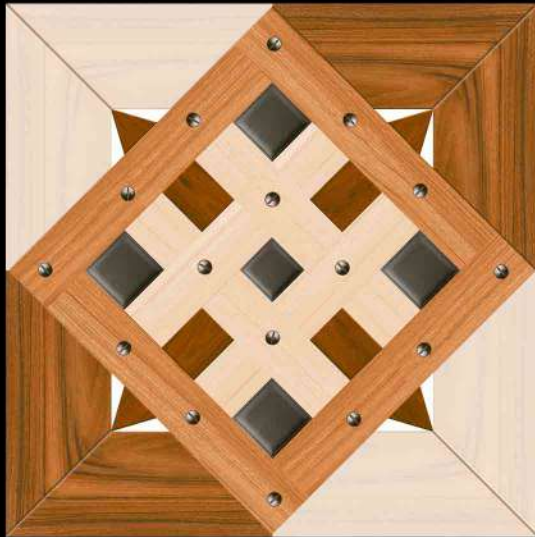

GALICHA SERIES

DIGITAL PORCELAIN
600 mm X 600 mm

MATT FINISH

 **PARCOS**
TILES LLP.

1749

1 FACES

GALICHA SERIES

DIGITAL PORCELAIN
600 mm X 600 mm