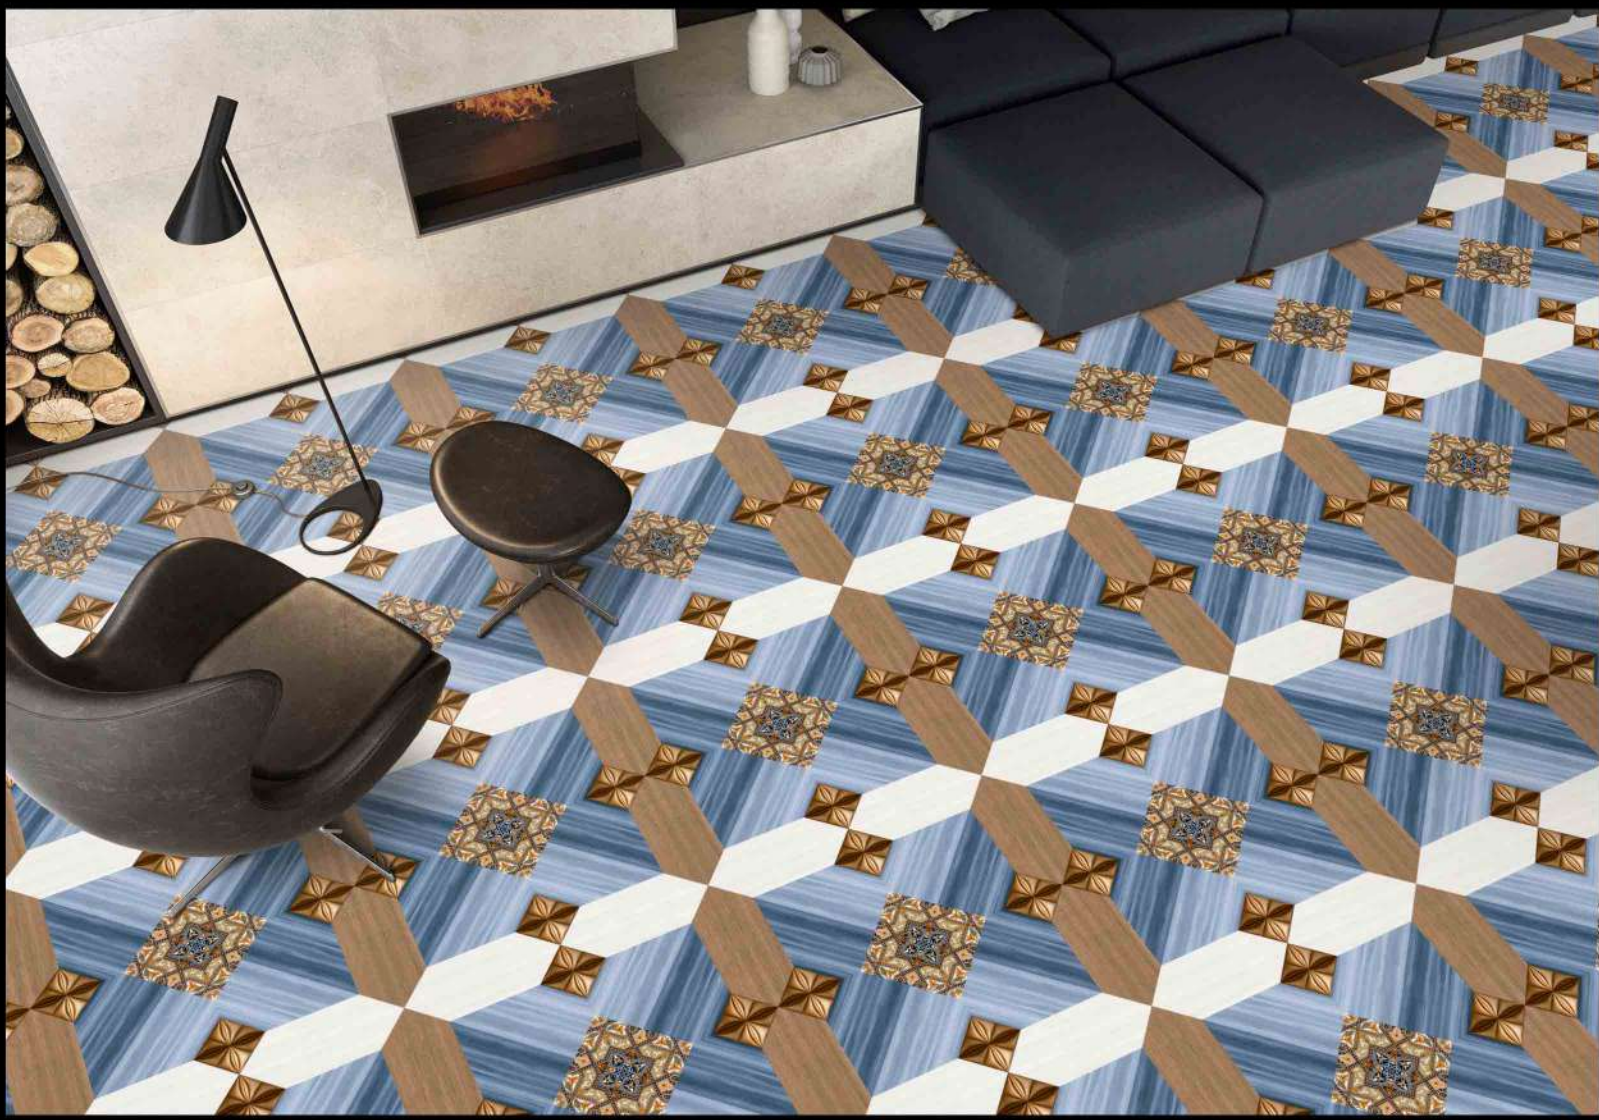

1 FACES

GALICHA SERIES

DIGITAL PORCELAIN
600 mm X 600 mm

MATT FINISH

 **PARCOS**
TILES LLP.

1610

1 FACES

GALICHA SERIES