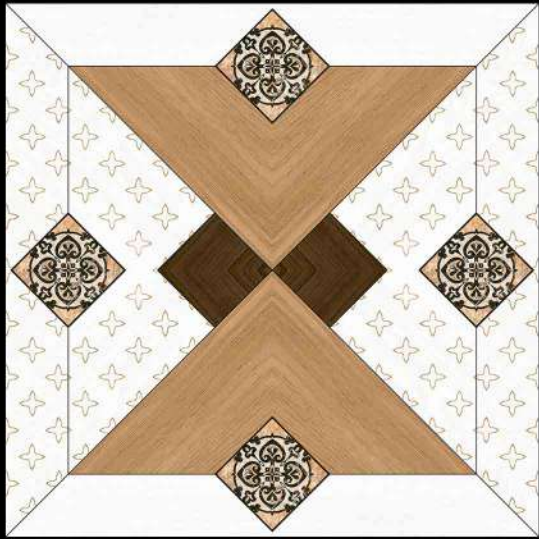

GALICHA SERIES

DIGITAL PORCELAIN
600 mm X 600 mm

MATT FINISH

 **PARCOS**
TILES LLP.

1917

1 FACES

GALICHA SERIES

DIGITAL PORCELAIN
600 mm X 600 mm