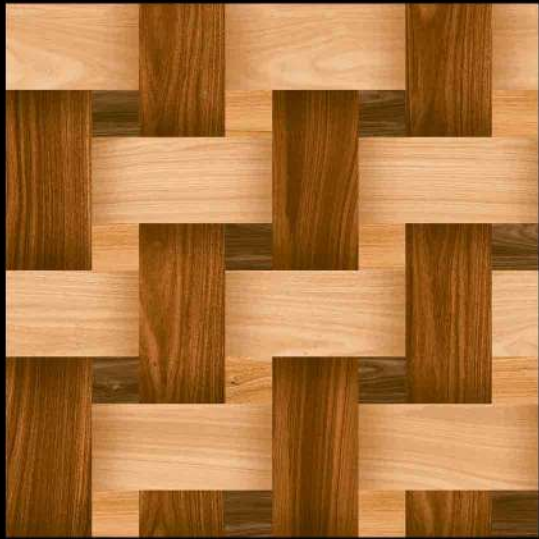

DIGITAL PORCELAIN
600 mm X 600 mm

MATT FINISH

PARCOS
TILES LLP.

1920