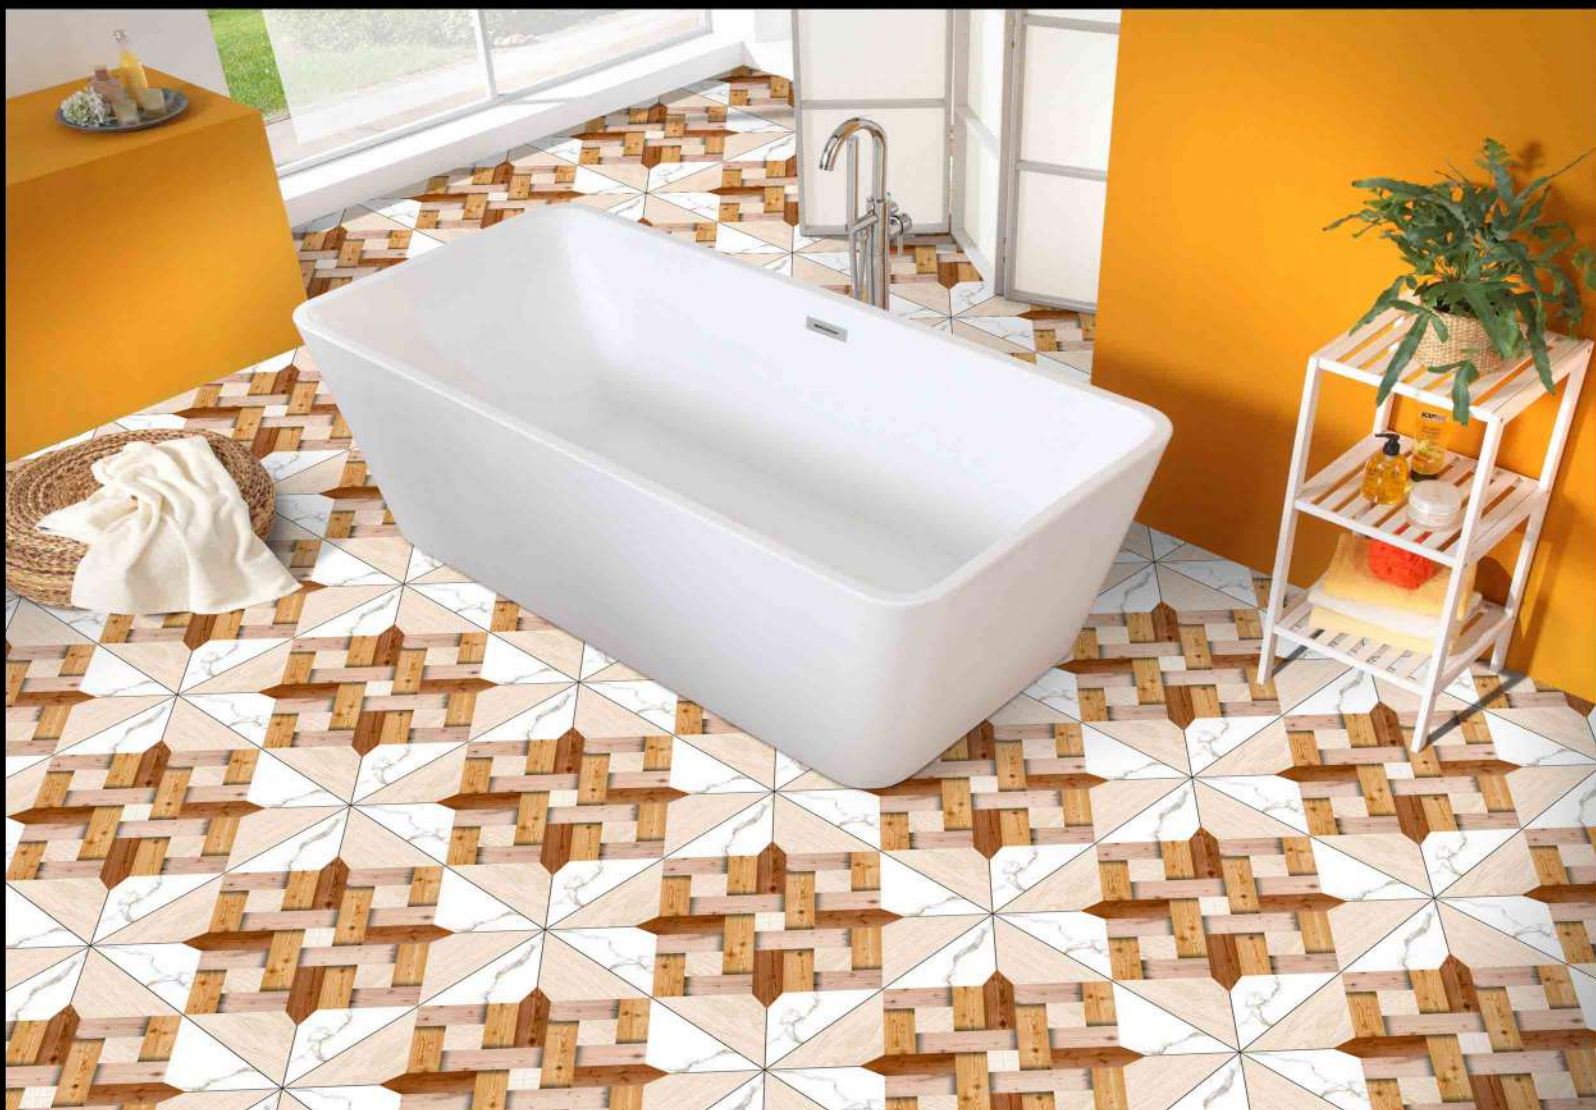

MATT FINISH

 **PARCOS**
TILES LLP.

1962

1 FACES

GALICHA SERIES

DIGITAL PORCELAIN
600 mm X 600 mm

MATT FINISH

**PARCOS**
TILES LLP.