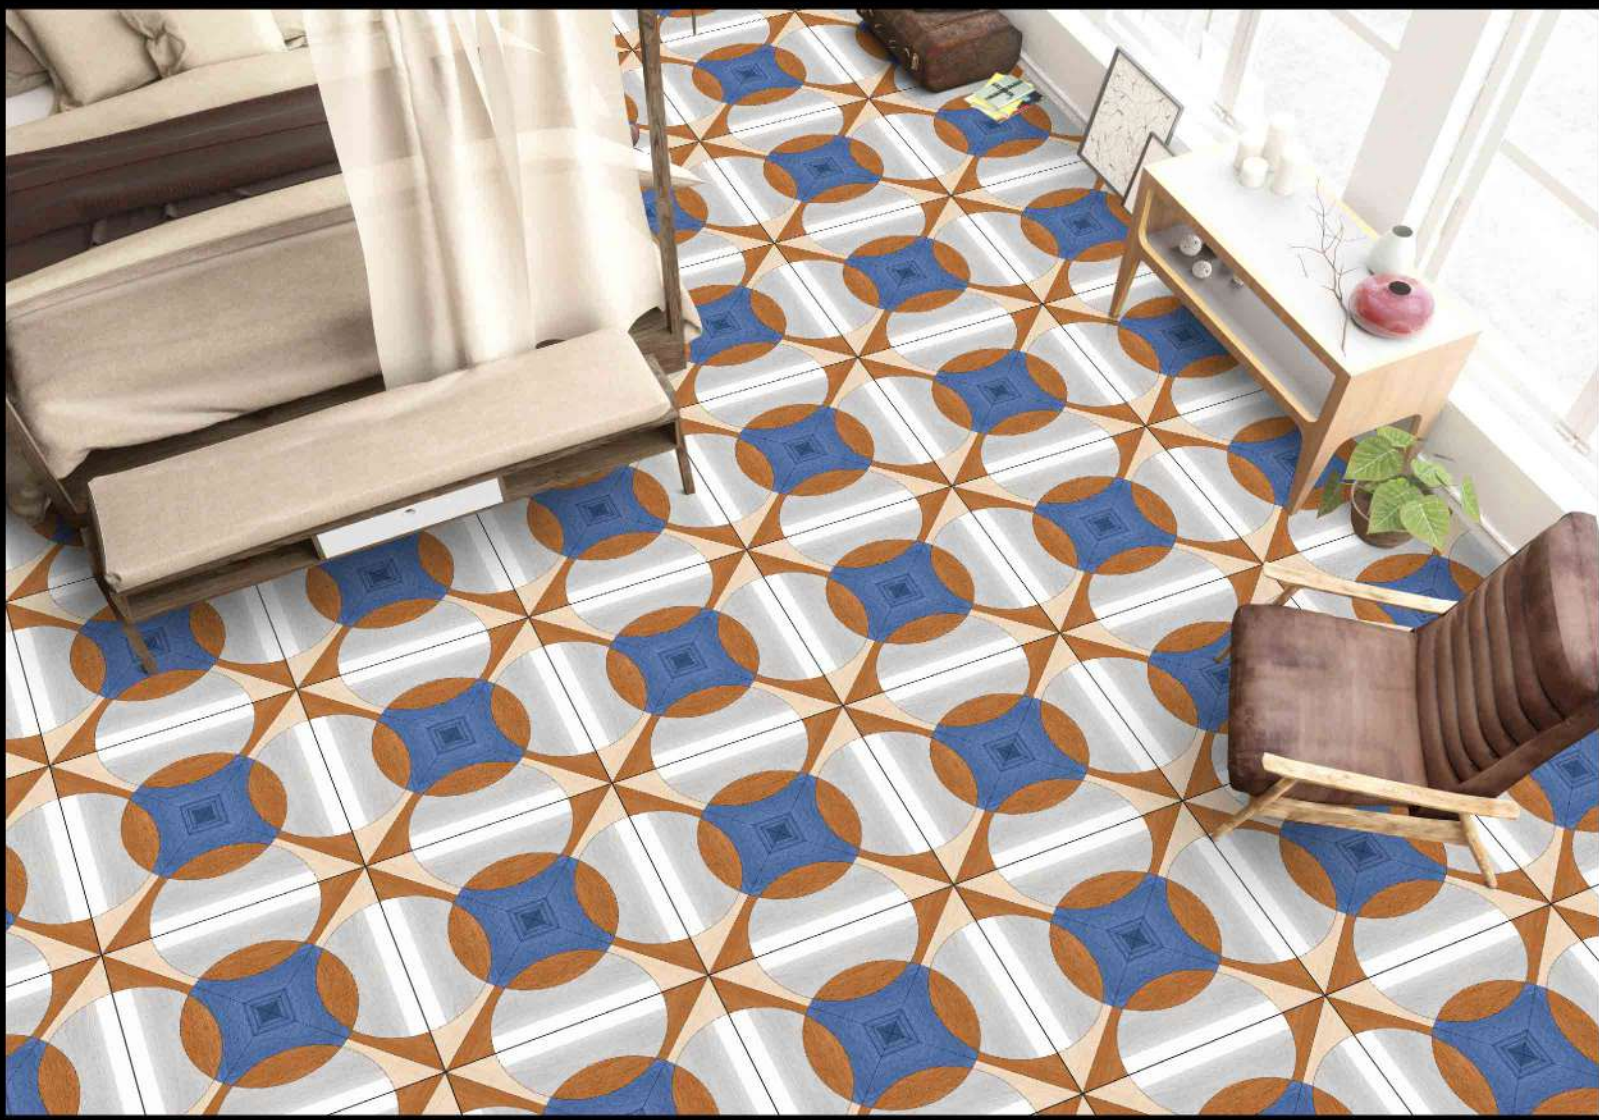

1 FACES

GALICHA SERIES

DIGITAL PORCELAIN
600 mm X 600 mm

MATT FINISH

 **PARCOS**
TILES LLP.

2122

1 FACES

GALICHA SERIES