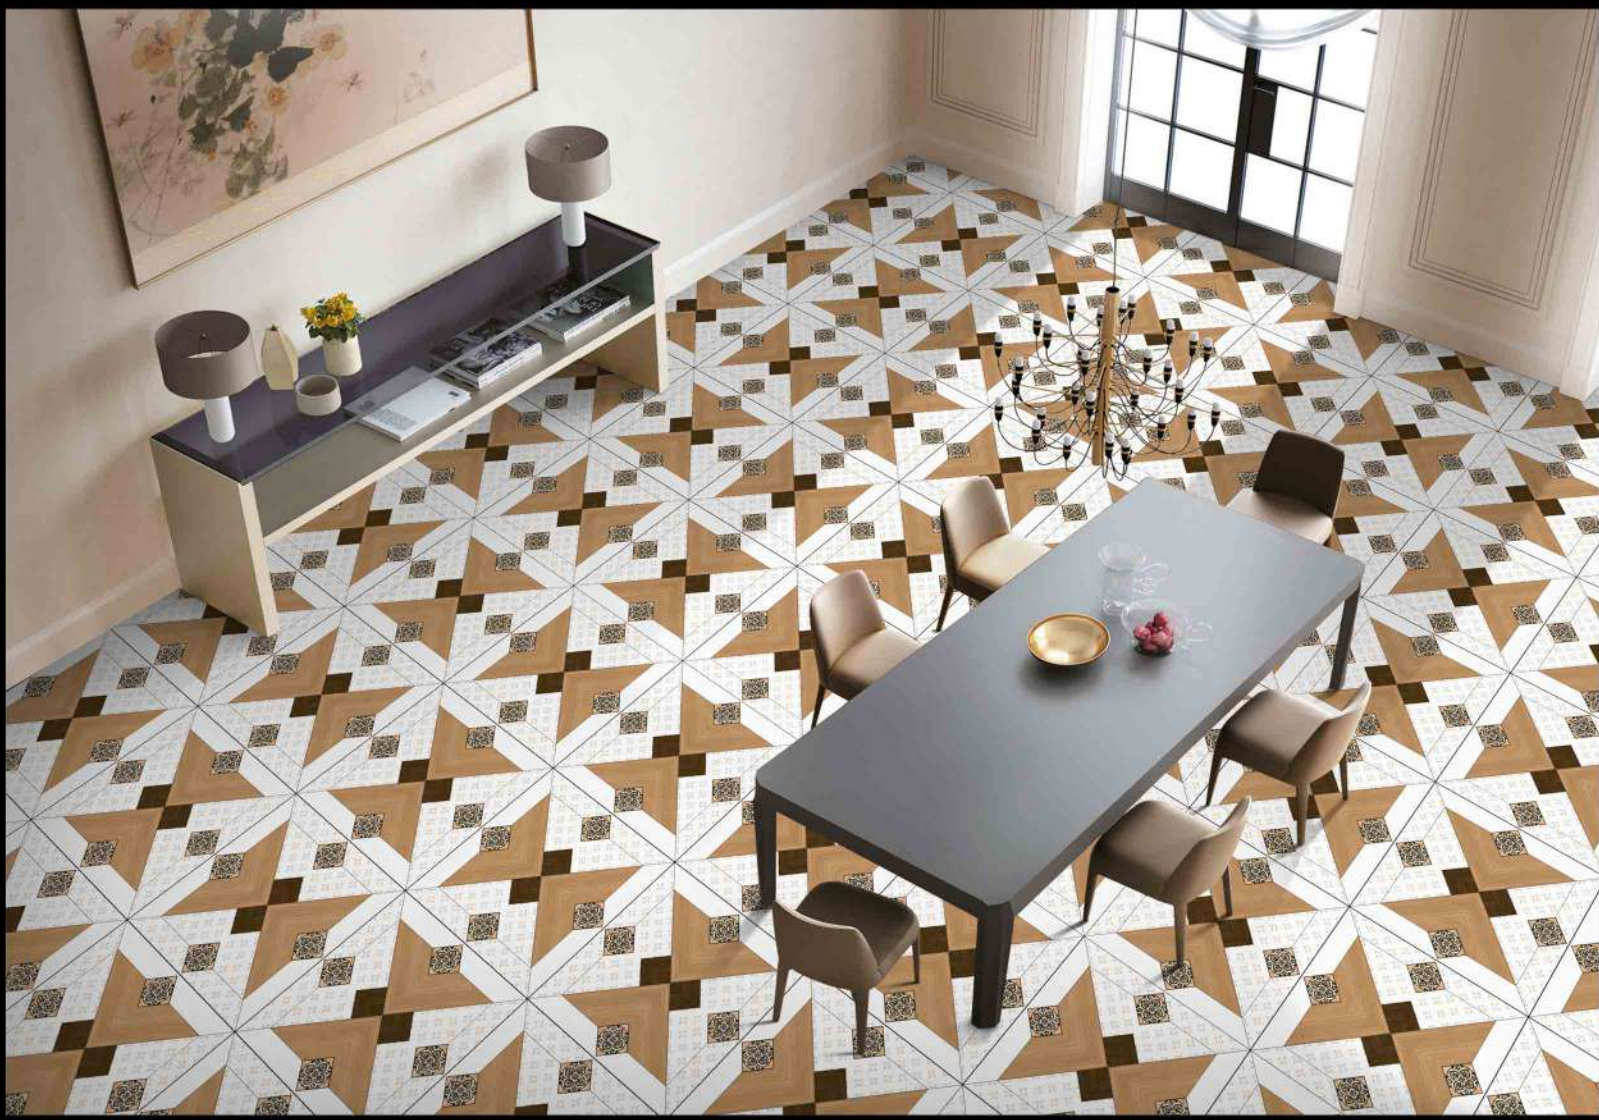

GALICHA SERIES

DIGITAL PORCELAIN
600 mm X 600 mm

MATT FINISH

 **PARCOS**
TILES LLP.

1917

1 FACES

GALICHA SERIES

DIGITAL PORCELAIN
600 mm X 600 mm