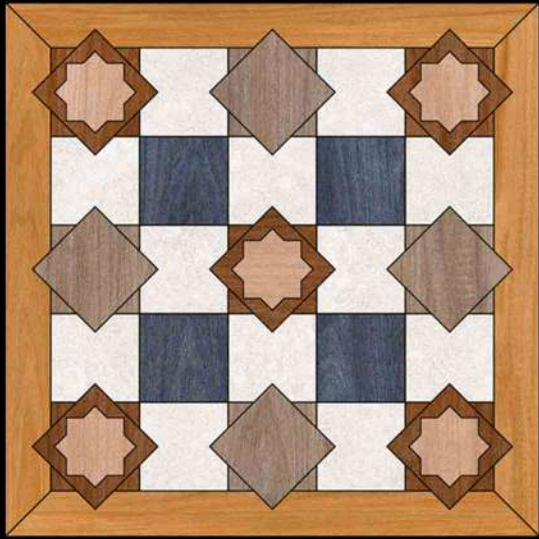

DIGITAL PORCELAIN
600 mm X 600 mm

MATT FINISH

1575

1 FACES

GALICHA SERIES