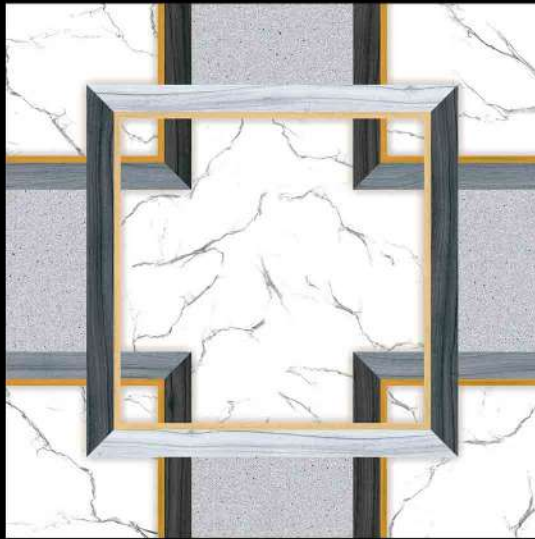

1947

1 FACES

GALICHA SERIES

DIGITAL PORCELAIN
600 mm X 600 mm

MATT FINISH

 **PARCOS**
TILES LLP.

1948

1 FACES