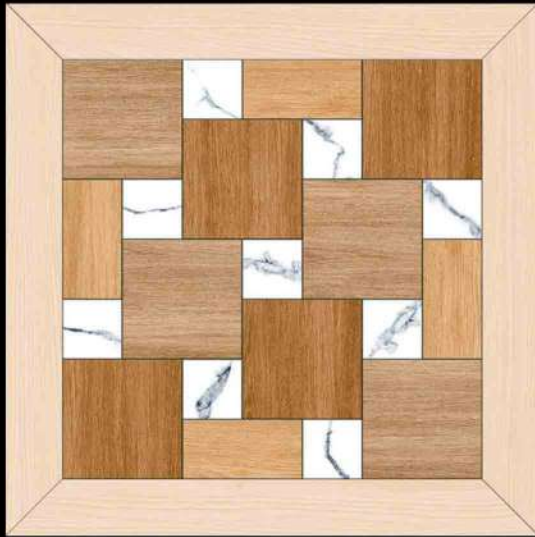

600x600mm

PORCELAIN TILES

DIGITAL PORCELAIN
600 mm X 600 mm

MATT FINISH

1568

1 FACES

GALICHA SERIES

DIGITAL PORCELAIN
600 mm X 600 mm