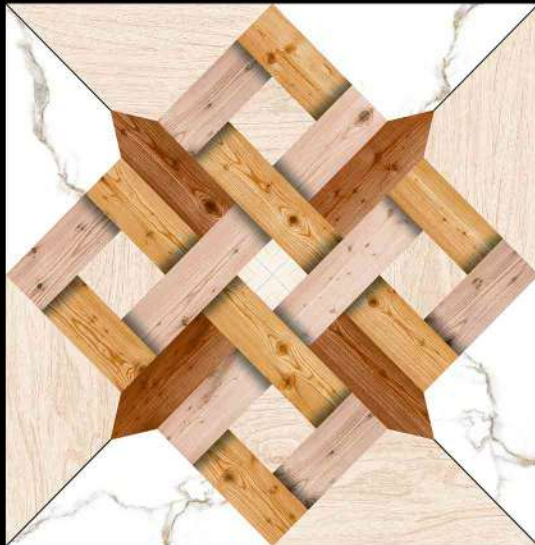

DIGITAL PORCELAIN
600 mm X 600 mm

MATT FINISH

PARCOS
TILES LLP.

1962