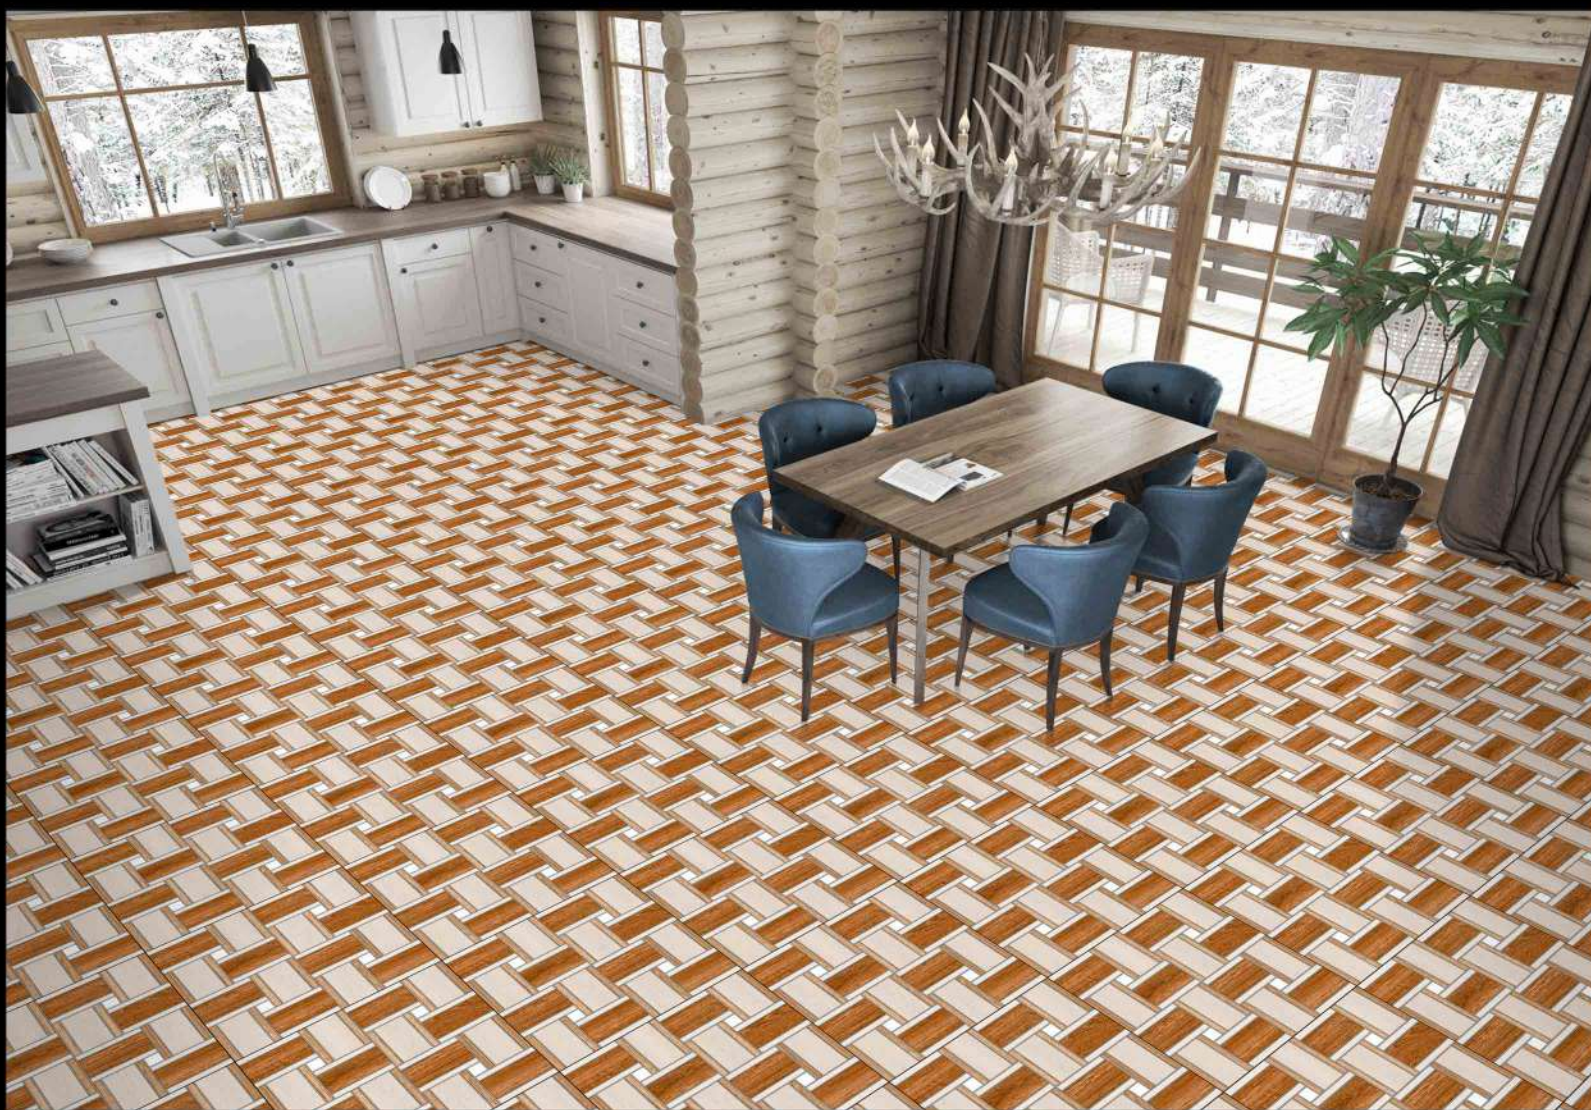

1 FACES

GALICHA SERIES