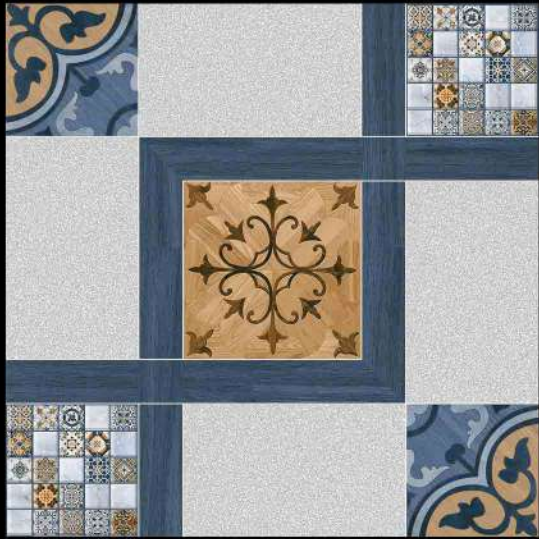

DIGITAL PORCELAIN
600 mm X 600 mm

MATT FINISH

PARCOS
TILES LLP.

1646