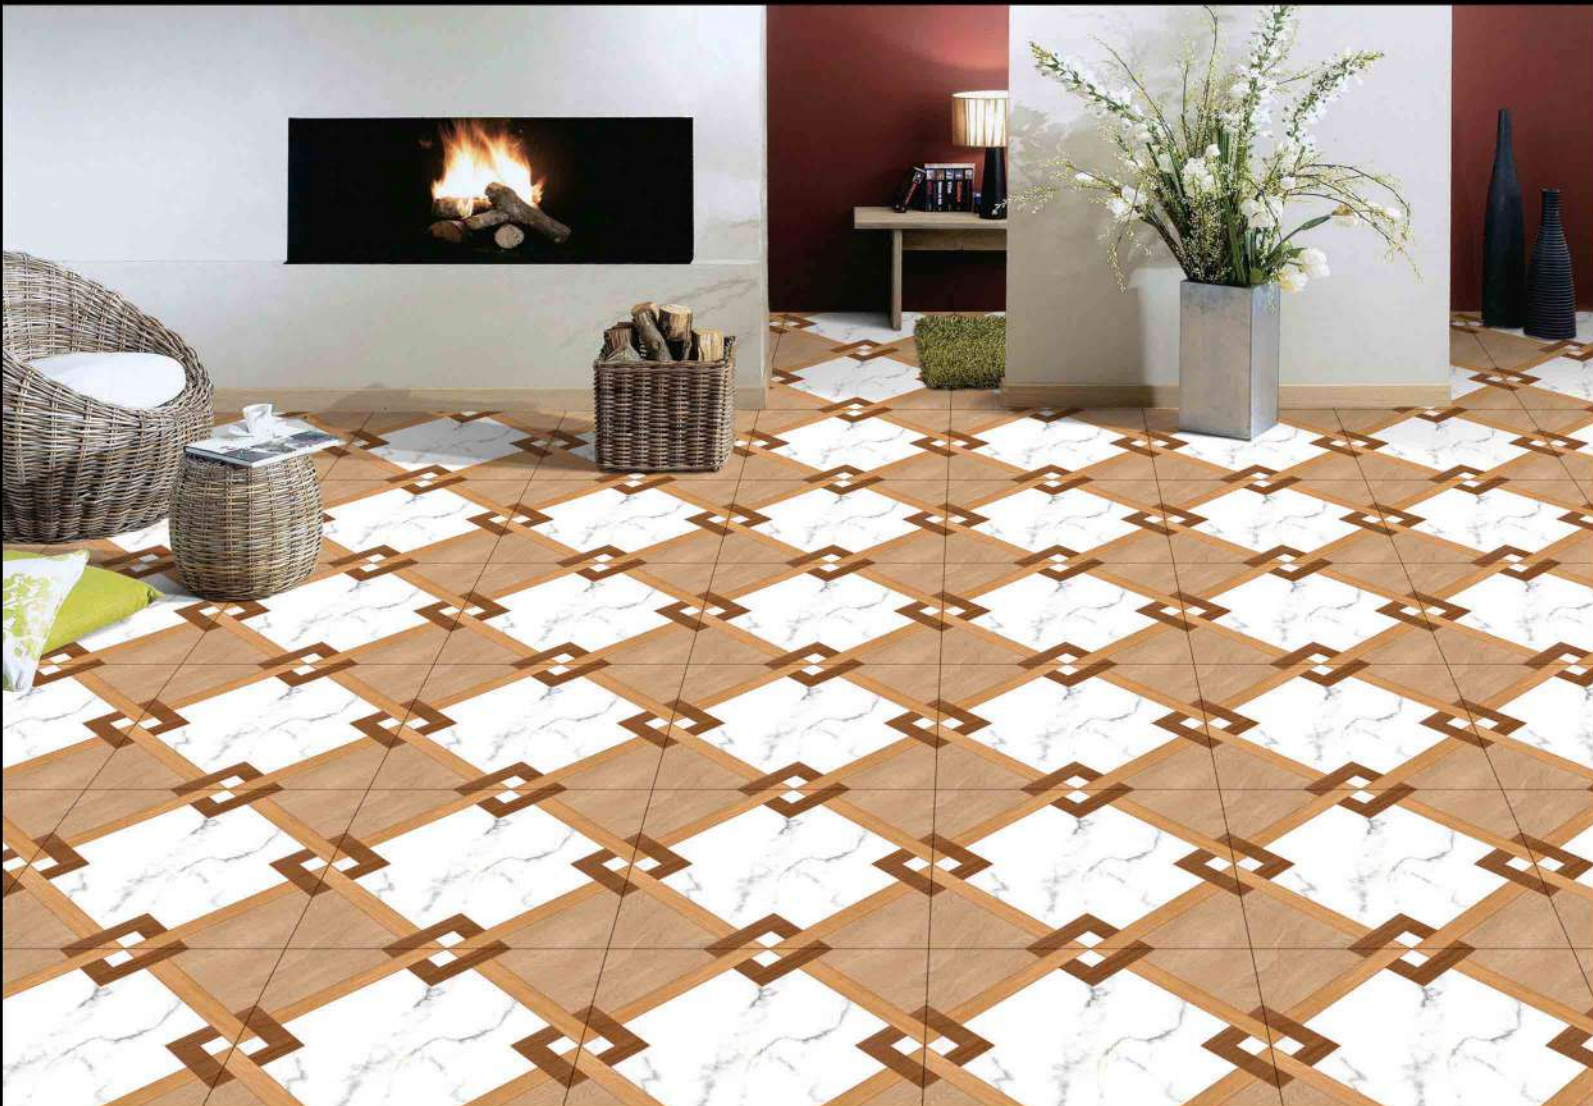

GALICHA SERIES

DIGITAL PORCELAIN
600 mm X 600 mm

MATT FINISH

1582

1 FACES

GALICHA SERIES

DIGITAL PORCELAIN
600 mm X 600 mm

MATT FINISH