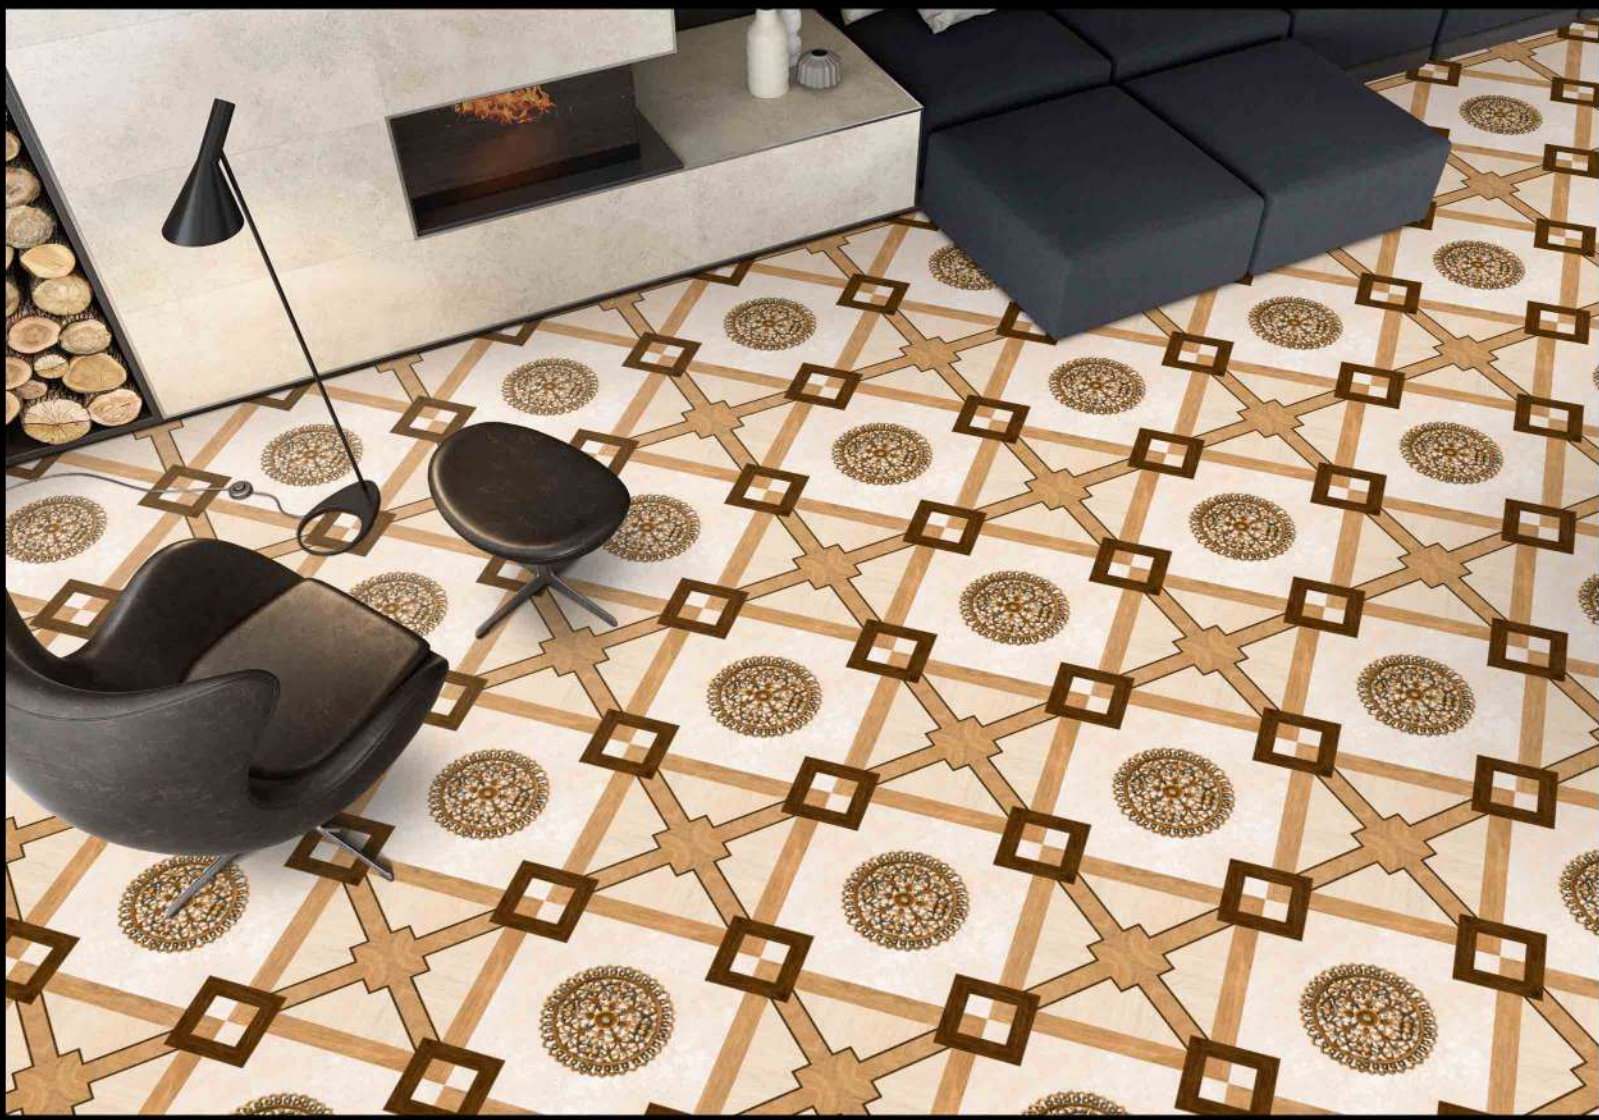

1 FACES

GALICHA SERIES

DIGITAL PORCELAIN
600 mm X 600 mm

MATT FINISH

 **PARCOS**
TILES LLP.

1643

1 FACES

GALICHA SERIES