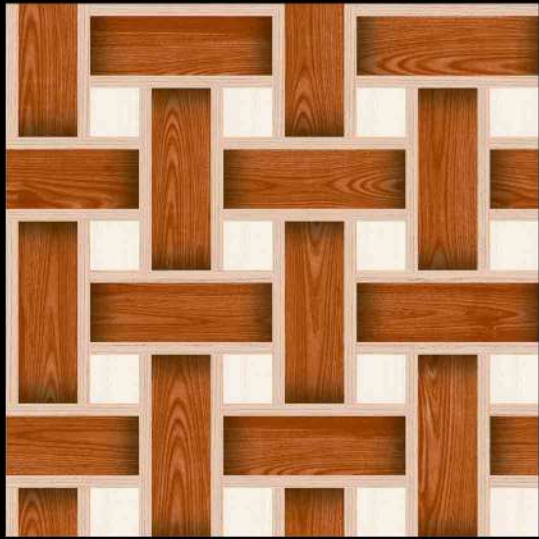

DIGITAL PORCELAIN
600 mm X 600 mm

MATT FINISH

PARCOS
TILES LLP.

1958