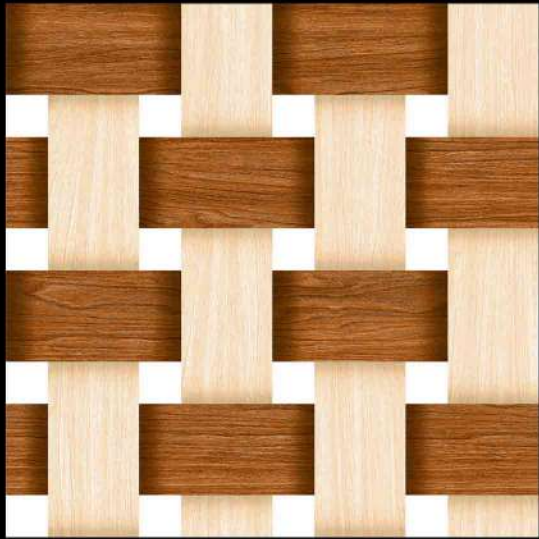

MATT FINISH

 **PARCOS**
TILES LLP.

1728

1 FACES

GALICHA SERIES

DIGITAL PORCELAIN
600 mm X 600 mm

MATT FINISH

1732