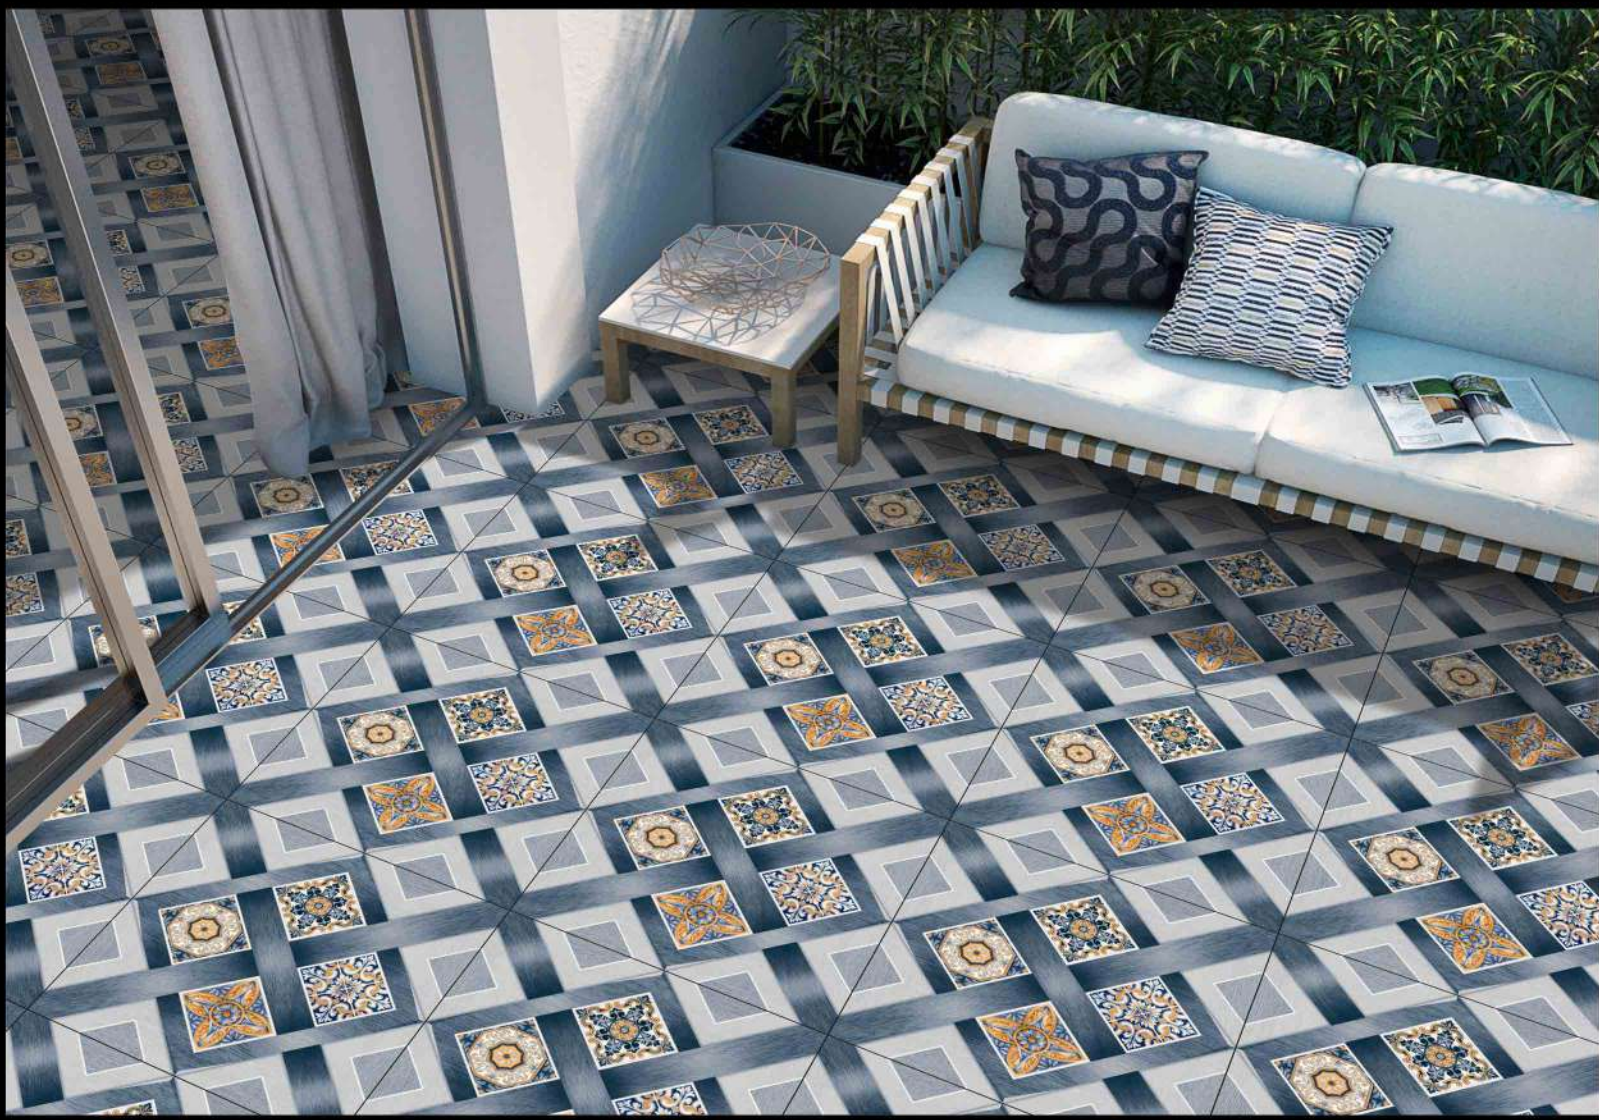

1 FACES

GALICHA SERIES