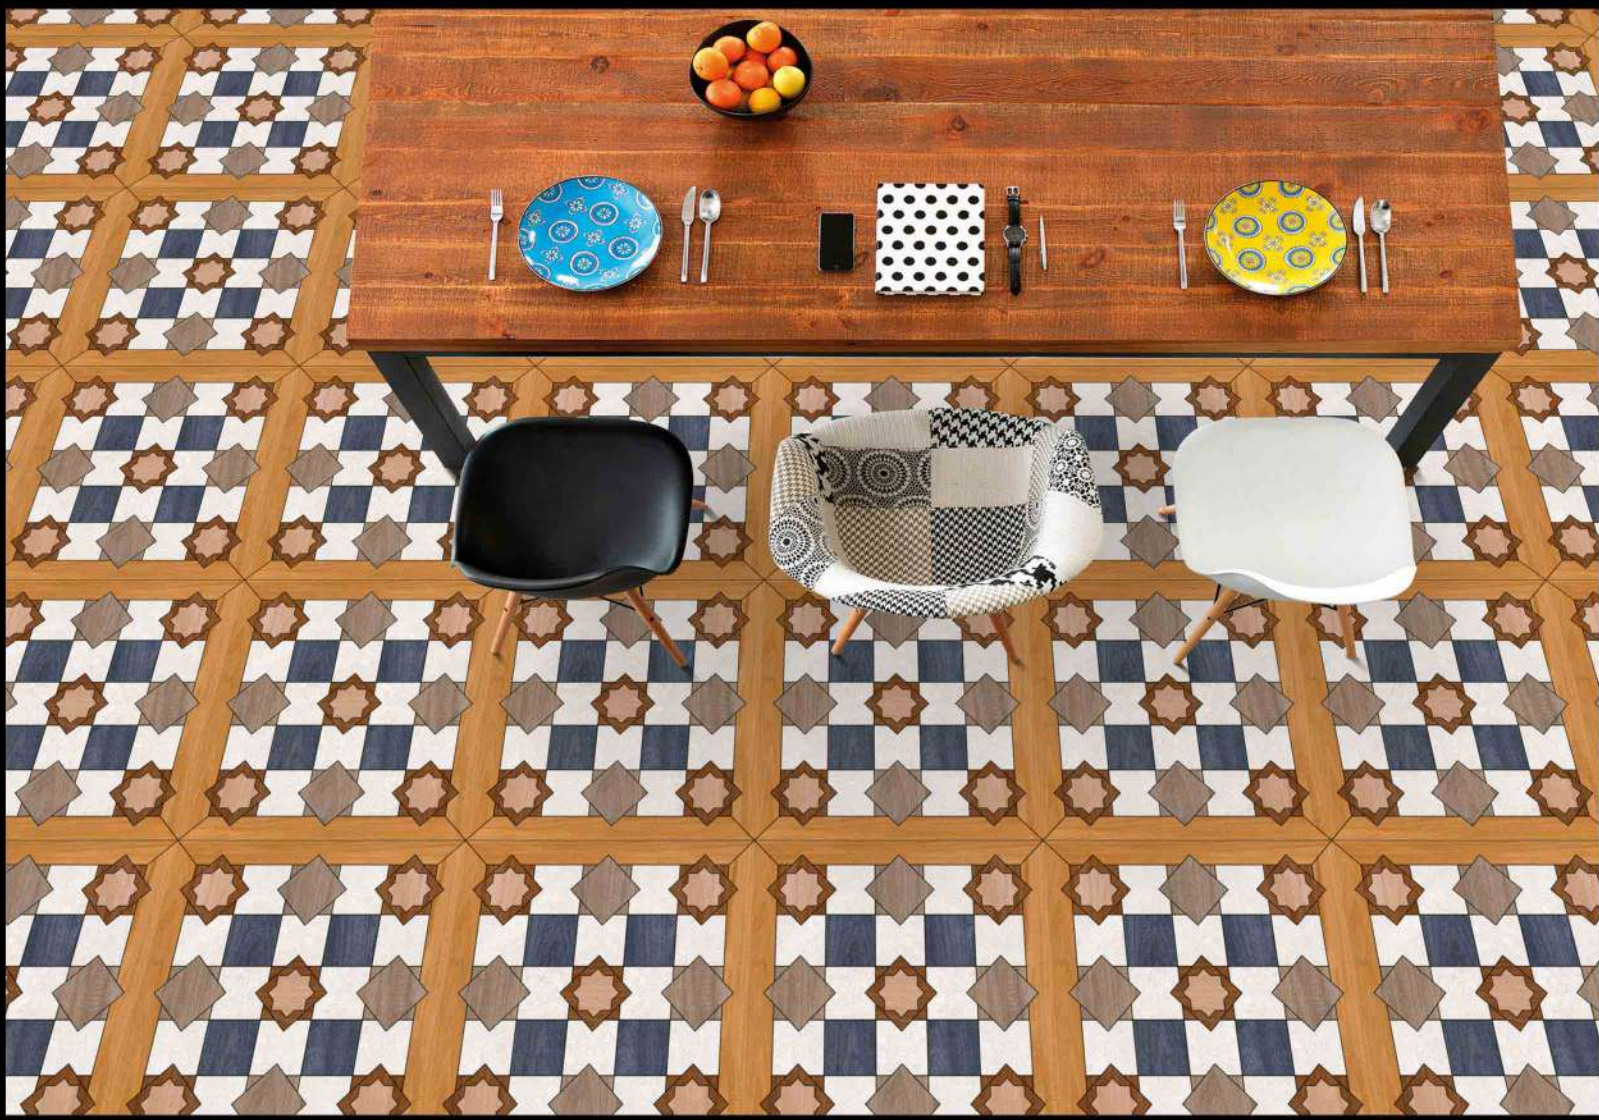

DIGITAL PORCELAIN
600 mm X 600 mm

MATT FINISH

1575

1 FACES

GALICHA SERIES

DIGITAL PORCELAIN
600 mm X 600 mm

MATT FINISH

 **PARCOS**
TILES LLP.