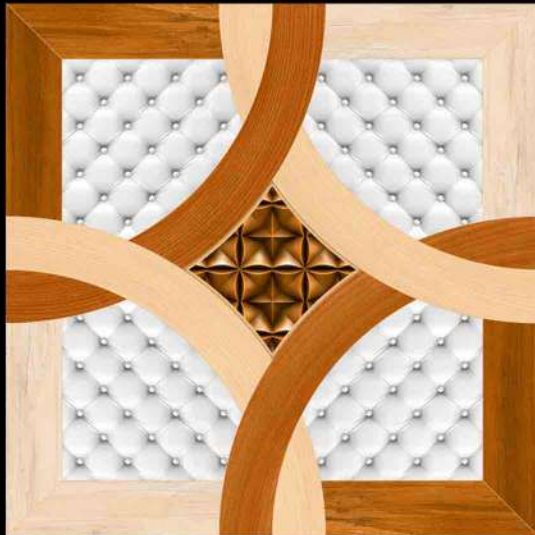

DIGITAL PORCELAIN
600 mm X 600 mm

MATT FINISH

PARCOS
TILES LLP.

1576