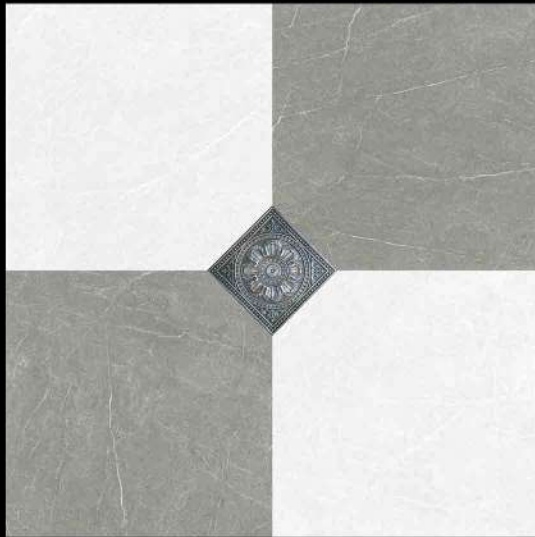

DIGITAL PORCELAIN
600 mm X 600 mm

MATT FINISH

PARCOS
TILES LLP.

1743