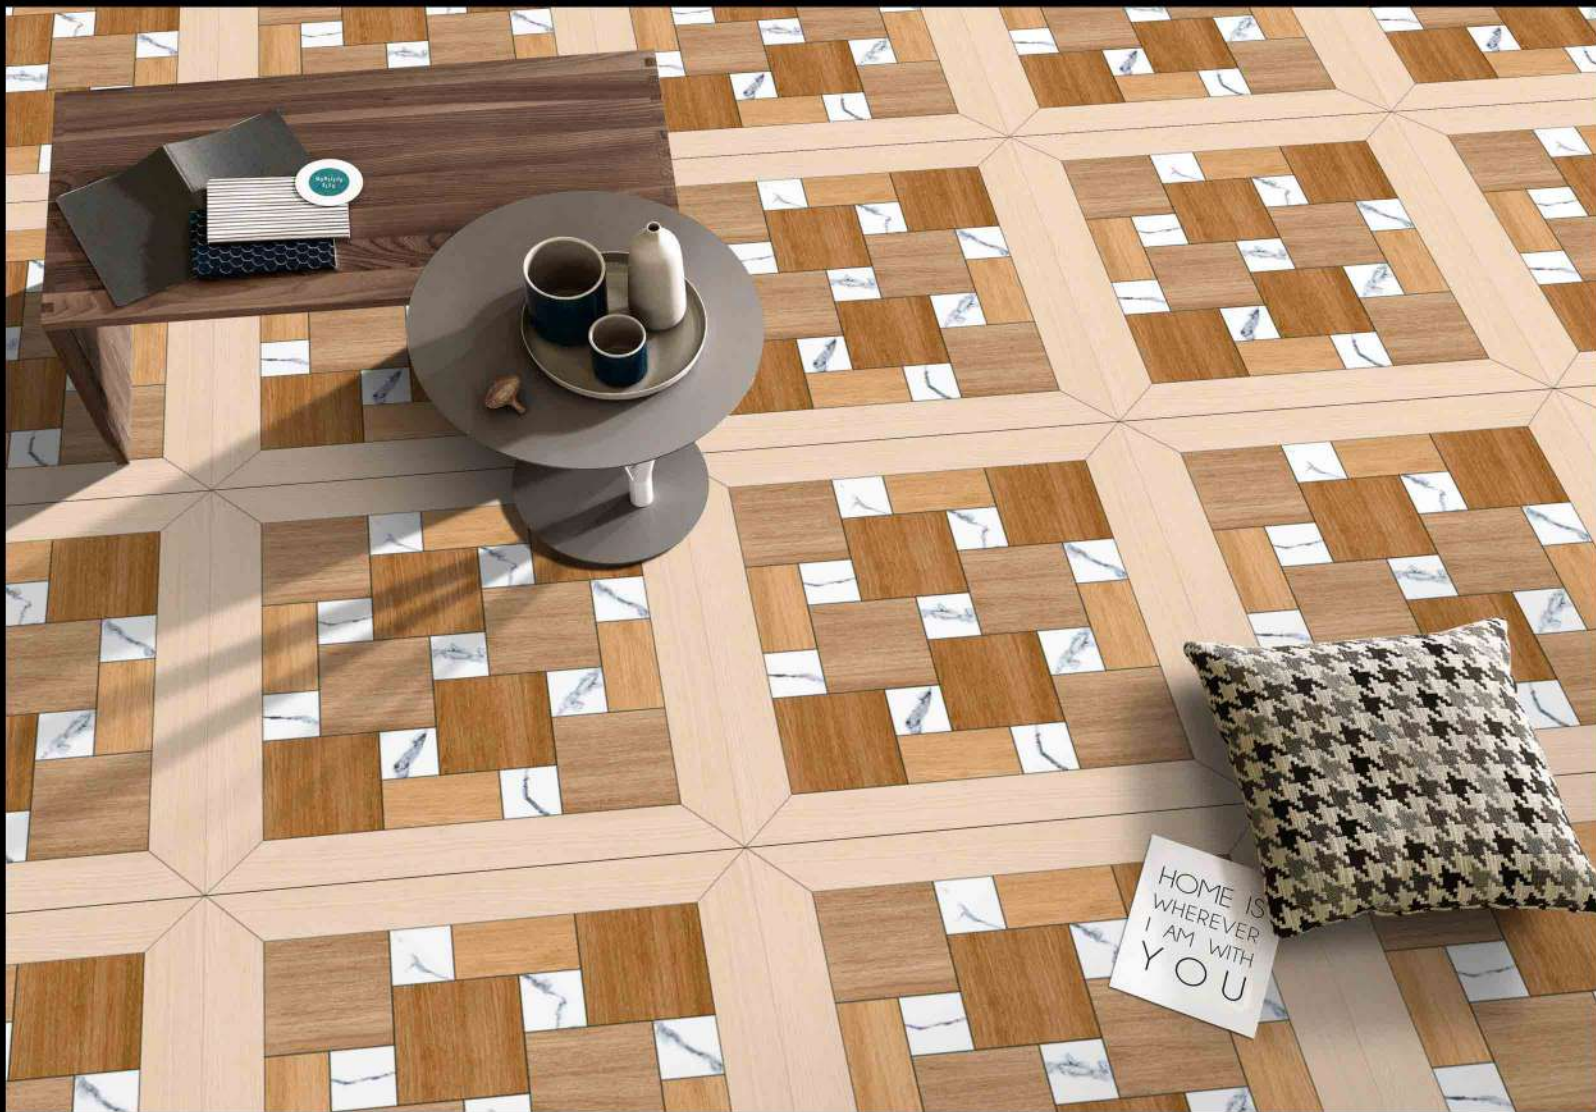

600x600mm

PORCELAIN TILES

DIGITAL PORCELAIN
600 mm X 600 mm

MATT FINISH

1568

1 FACES

GALICHA SERIES

DIGITAL PORCELAIN
600 mm X 600 mm