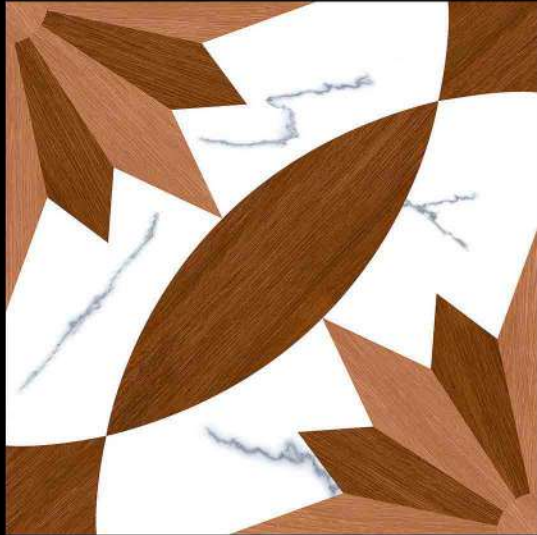

DIGITAL PORCELAIN
600 mm X 600 mm

MATT FINISH

PARCOS
TILES LLP.

1590