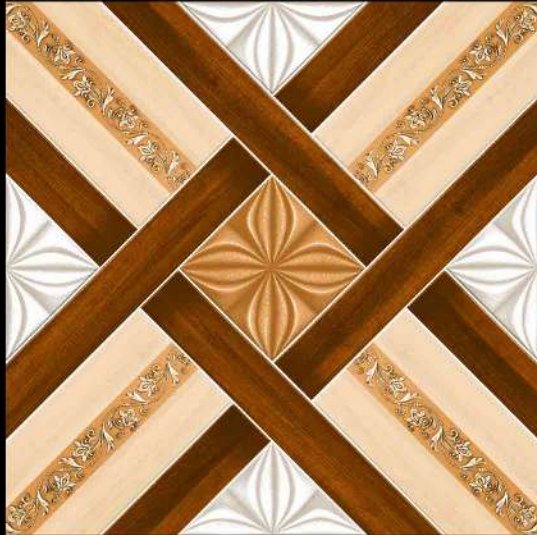

DIGITAL PORCELAIN
600 mm X 600 mm

MATT FINISH

PARCOS
TILES LLP.

1802