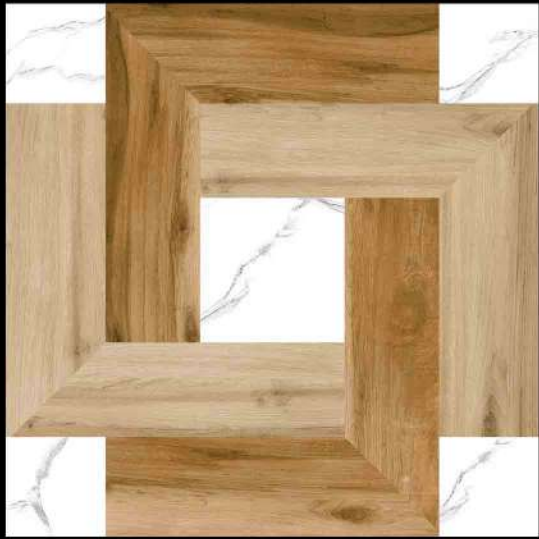

1 FACES

GALICHA SERIES

DIGITAL PORCELAIN
600 mm X 600 mm

MATT FINISH

1727

1 FACES

GALICHA SERIES

DIGITAL PORCELAIN
600 mm X 600 mm