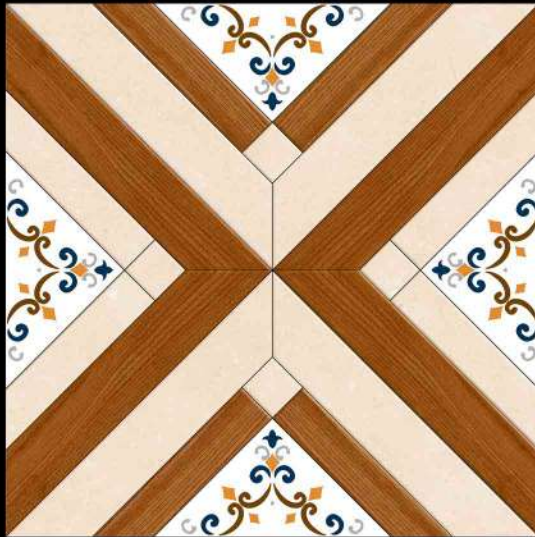

DIGITAL PORCELAIN
600 mm X 600 mm

MATT FINISH

PARCOS
TILES LLP.

1650