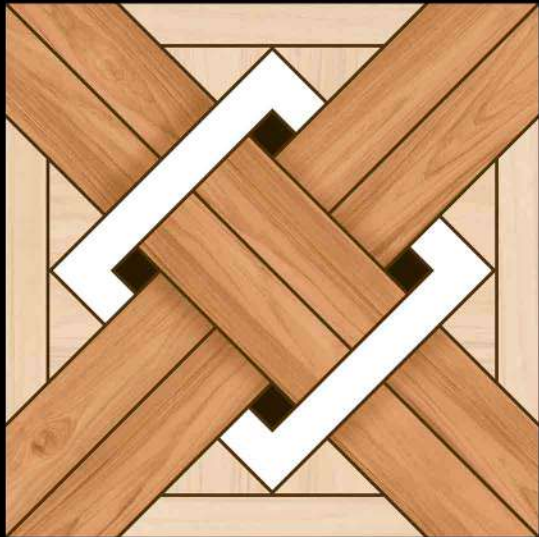

GALICHA SERIES

DIGITAL PORCELAIN
600 mm X 600 mm

MATT FINISH

 **PARCOS**
TILES LLP.

1741

1 FACES

GALICHA SERIES

DIGITAL PORCELAIN
600 mm X 600 mm