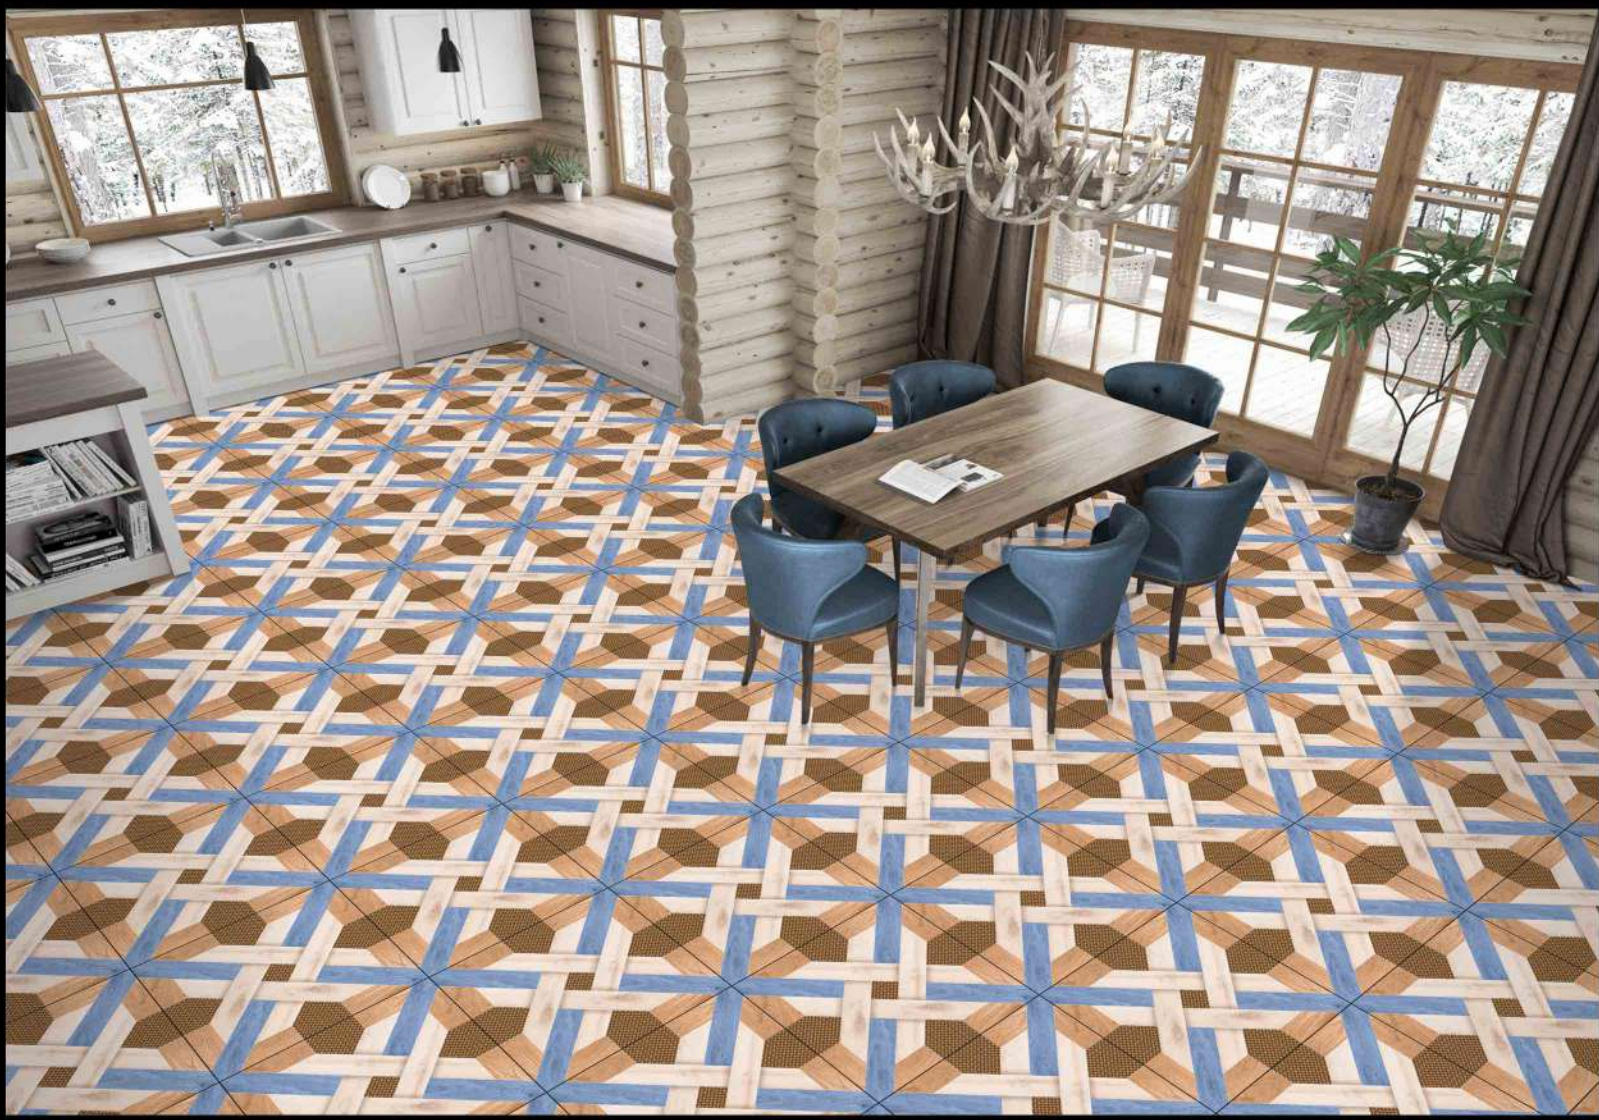

MATT FINISH

 **PARCOS**
TILES LLP.

1954

1 FACES

GALICHA SERIES

DIGITAL PORCELAIN
600 mm X 600 mm

MATT FINISH

 **PARCOS**
TILES LLP.