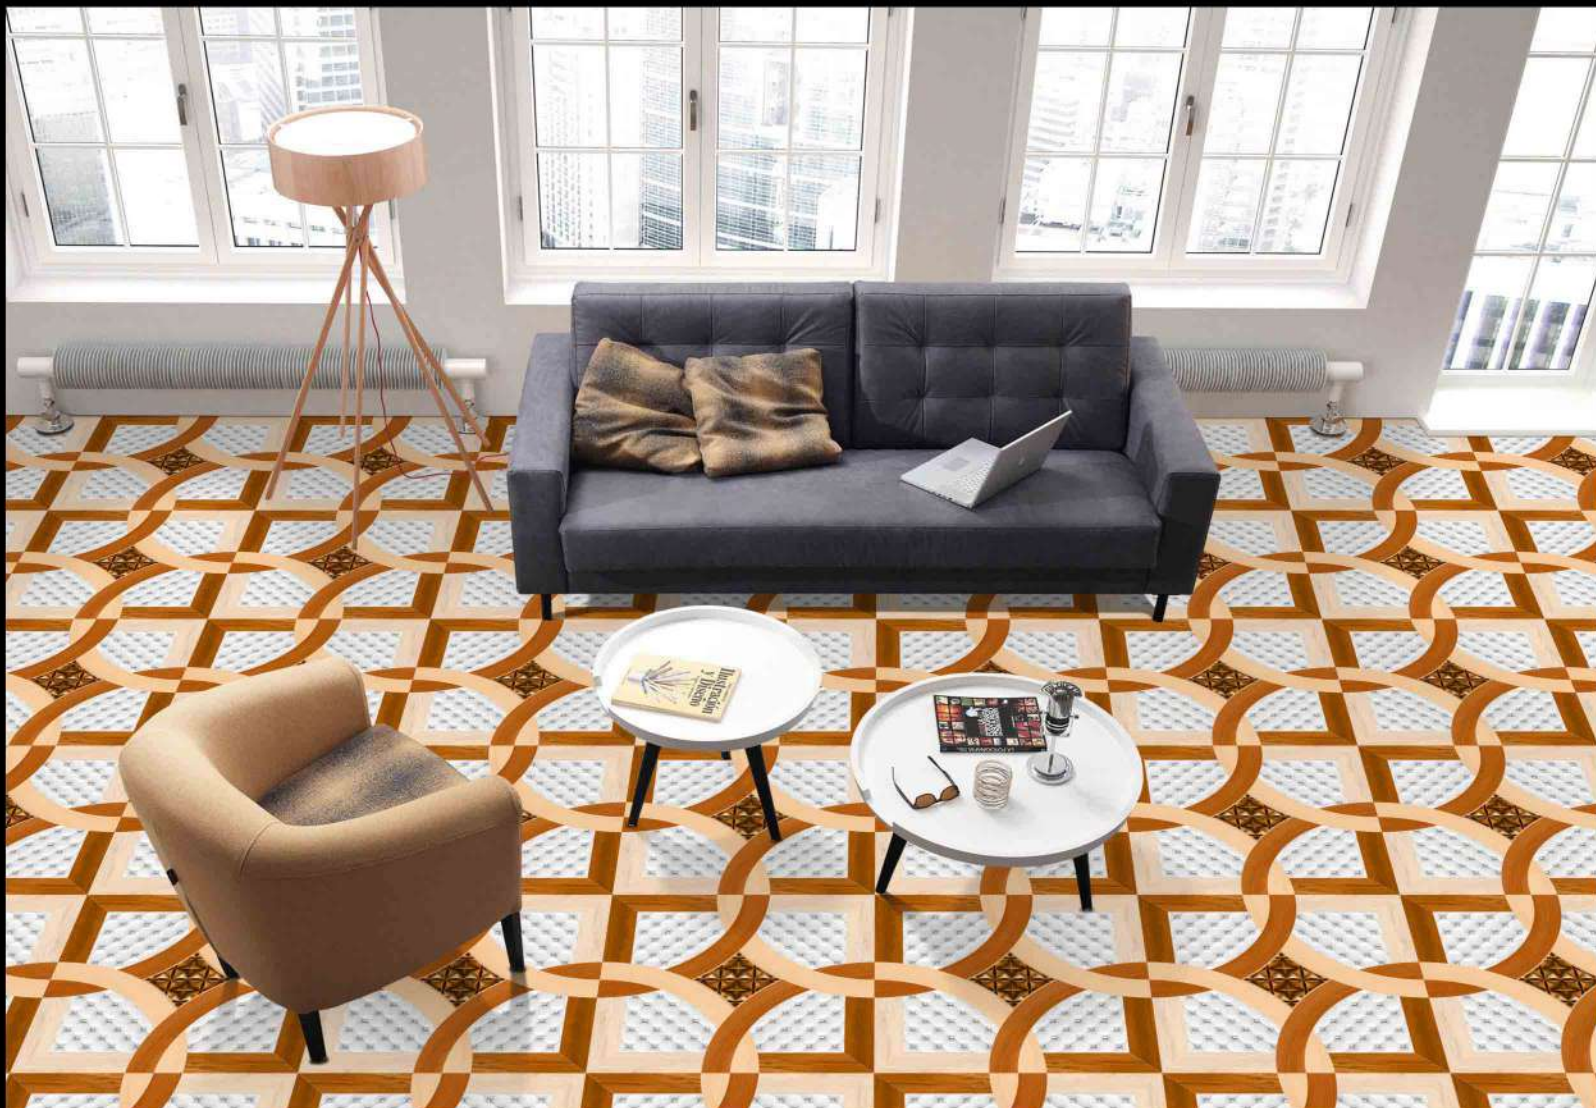

1 FACES

GALICHA SERIES