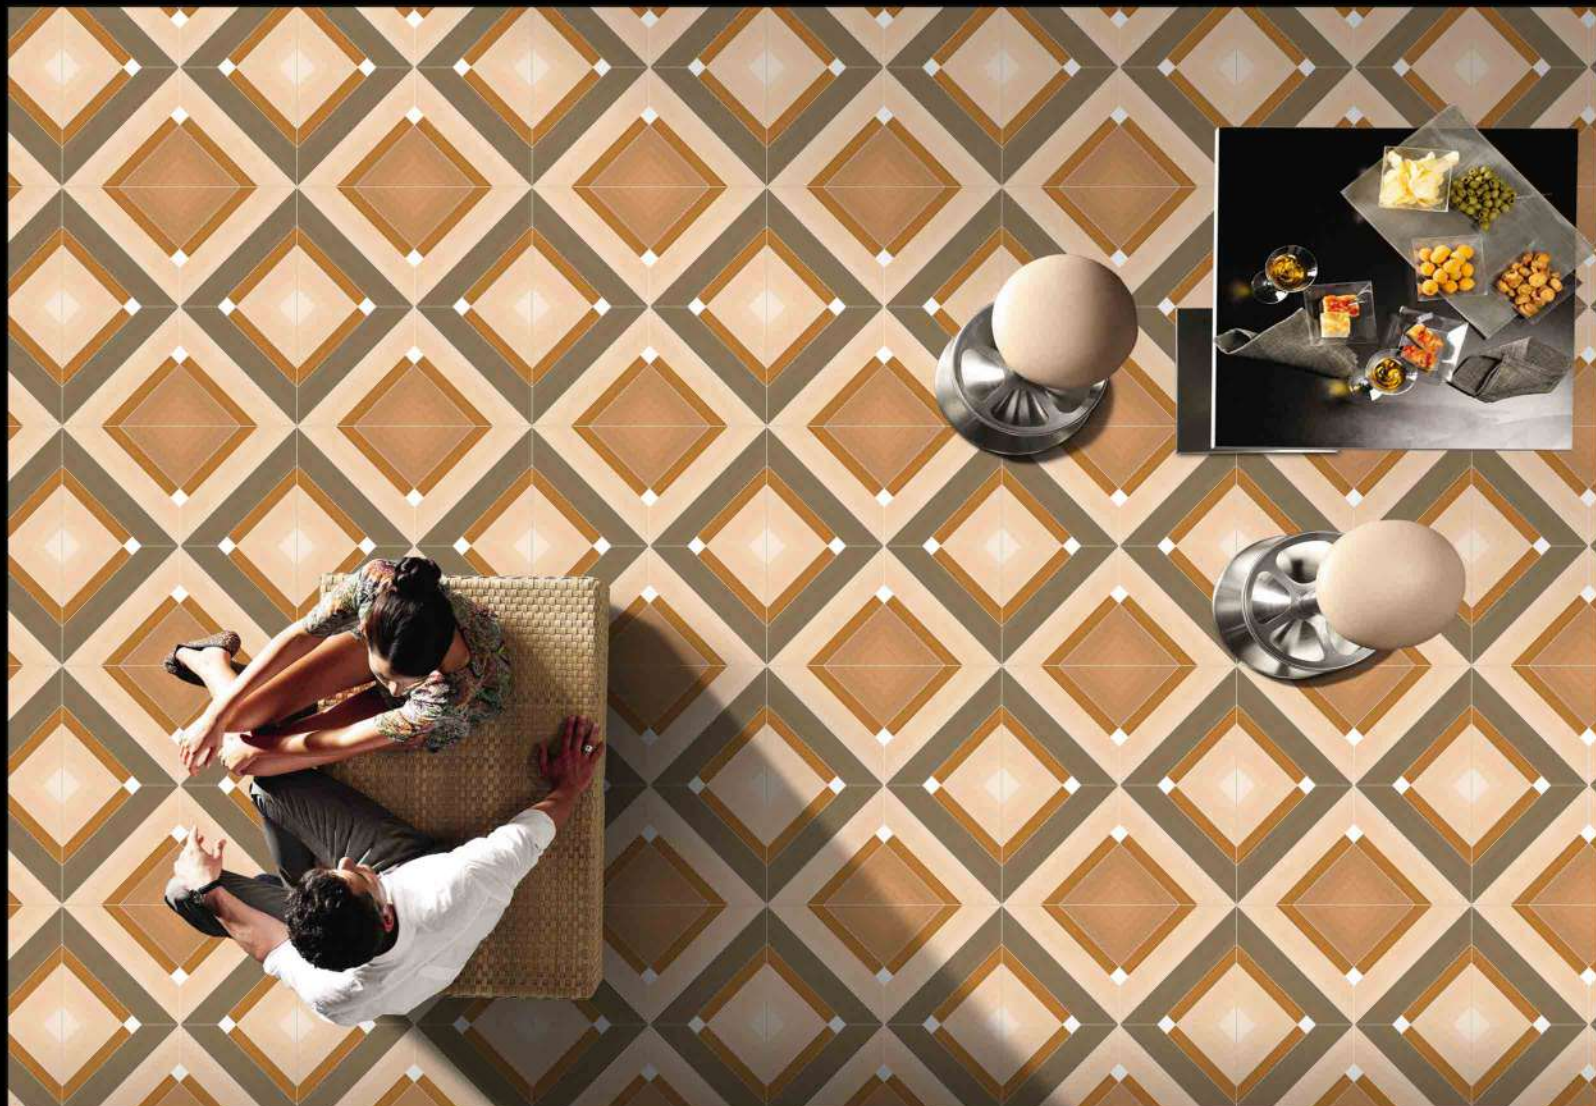

1 FACES

GALICHA SERIES