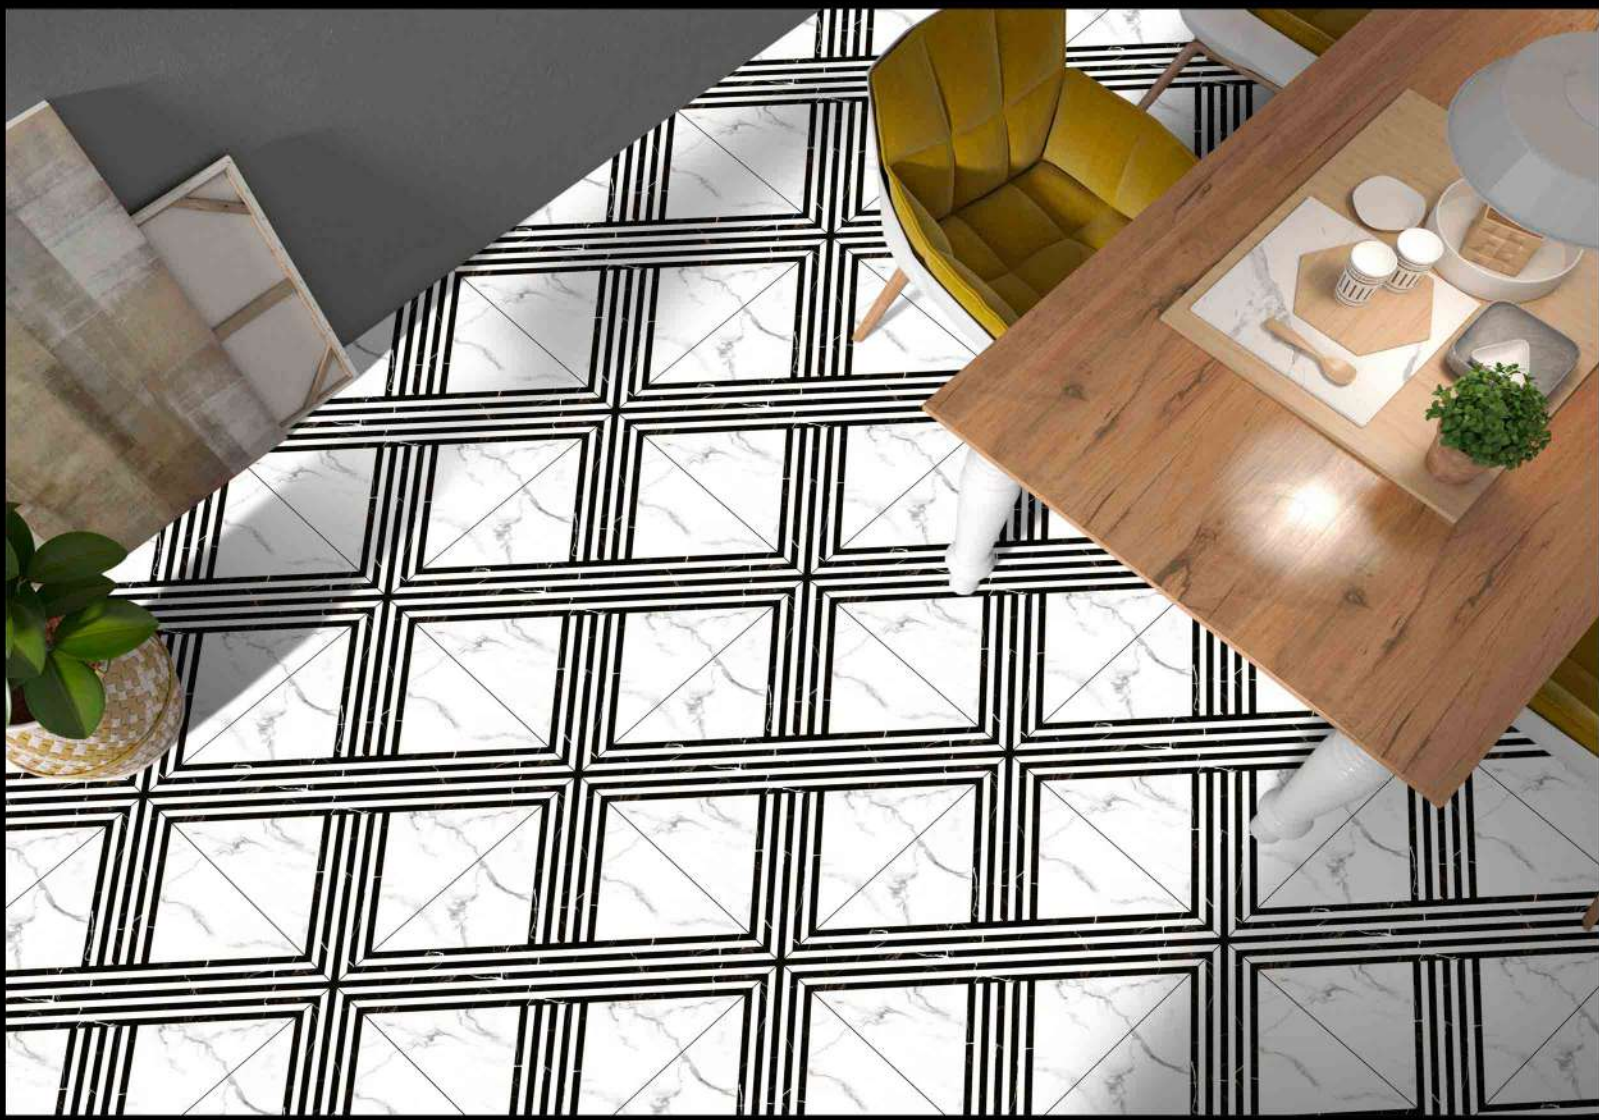

GALICHA SERIES

DIGITAL PORCELAIN
600 mm X 600 mm

MATT FINISH

 **PARCOS**
TILES LLP.

1949

1 FACES

GLICHA SERIES

DIGITAL PORCELAIN
600 mm X 600 mm