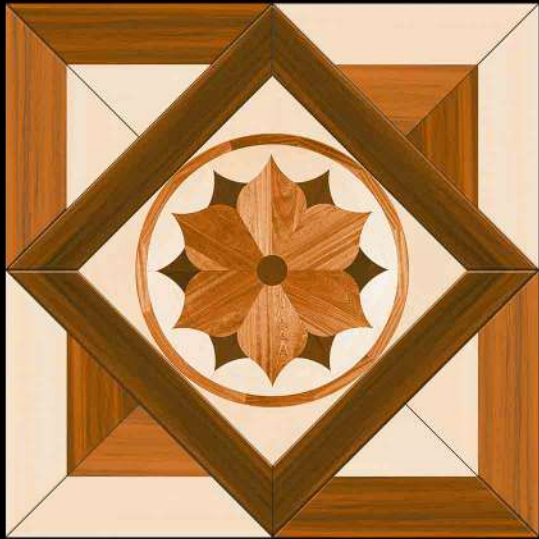

1747

1 FACES

GALICHA SERIES

DIGITAL PORCELAIN
600 mm X 600 mm

MATT FINISH

 **PARCOS**
TILES LLP.

1748

1 FACES