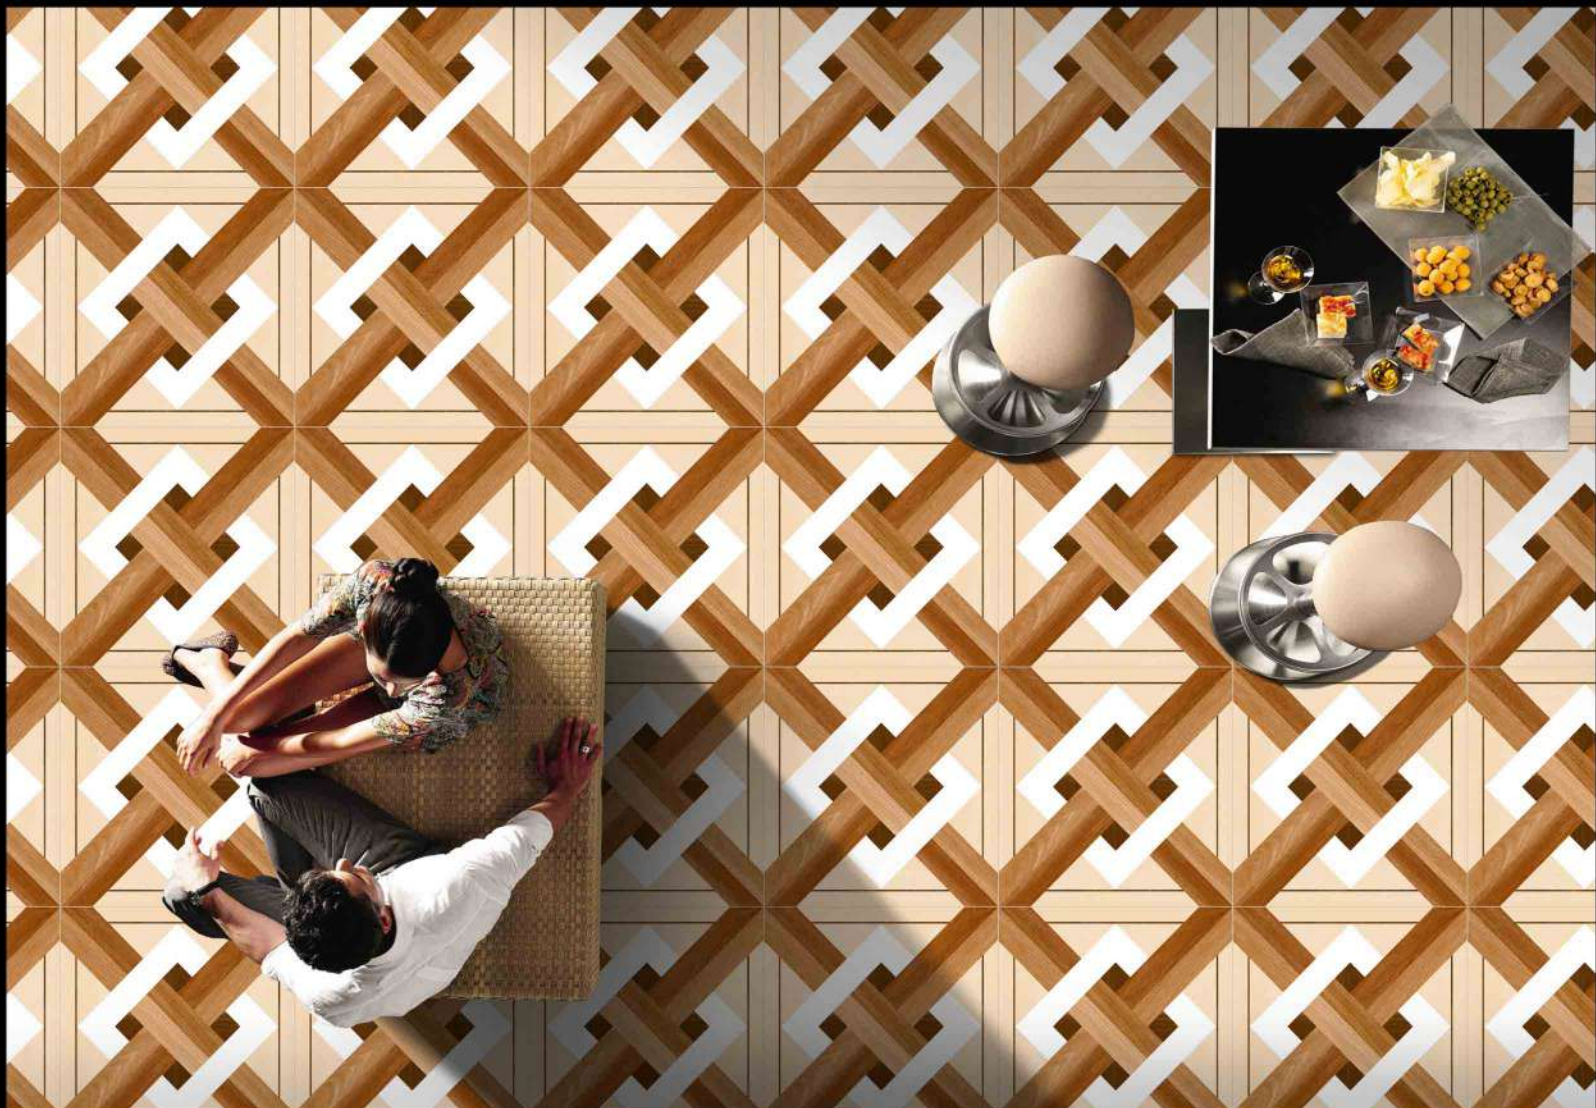

1 FACES

GALICHA SERIES