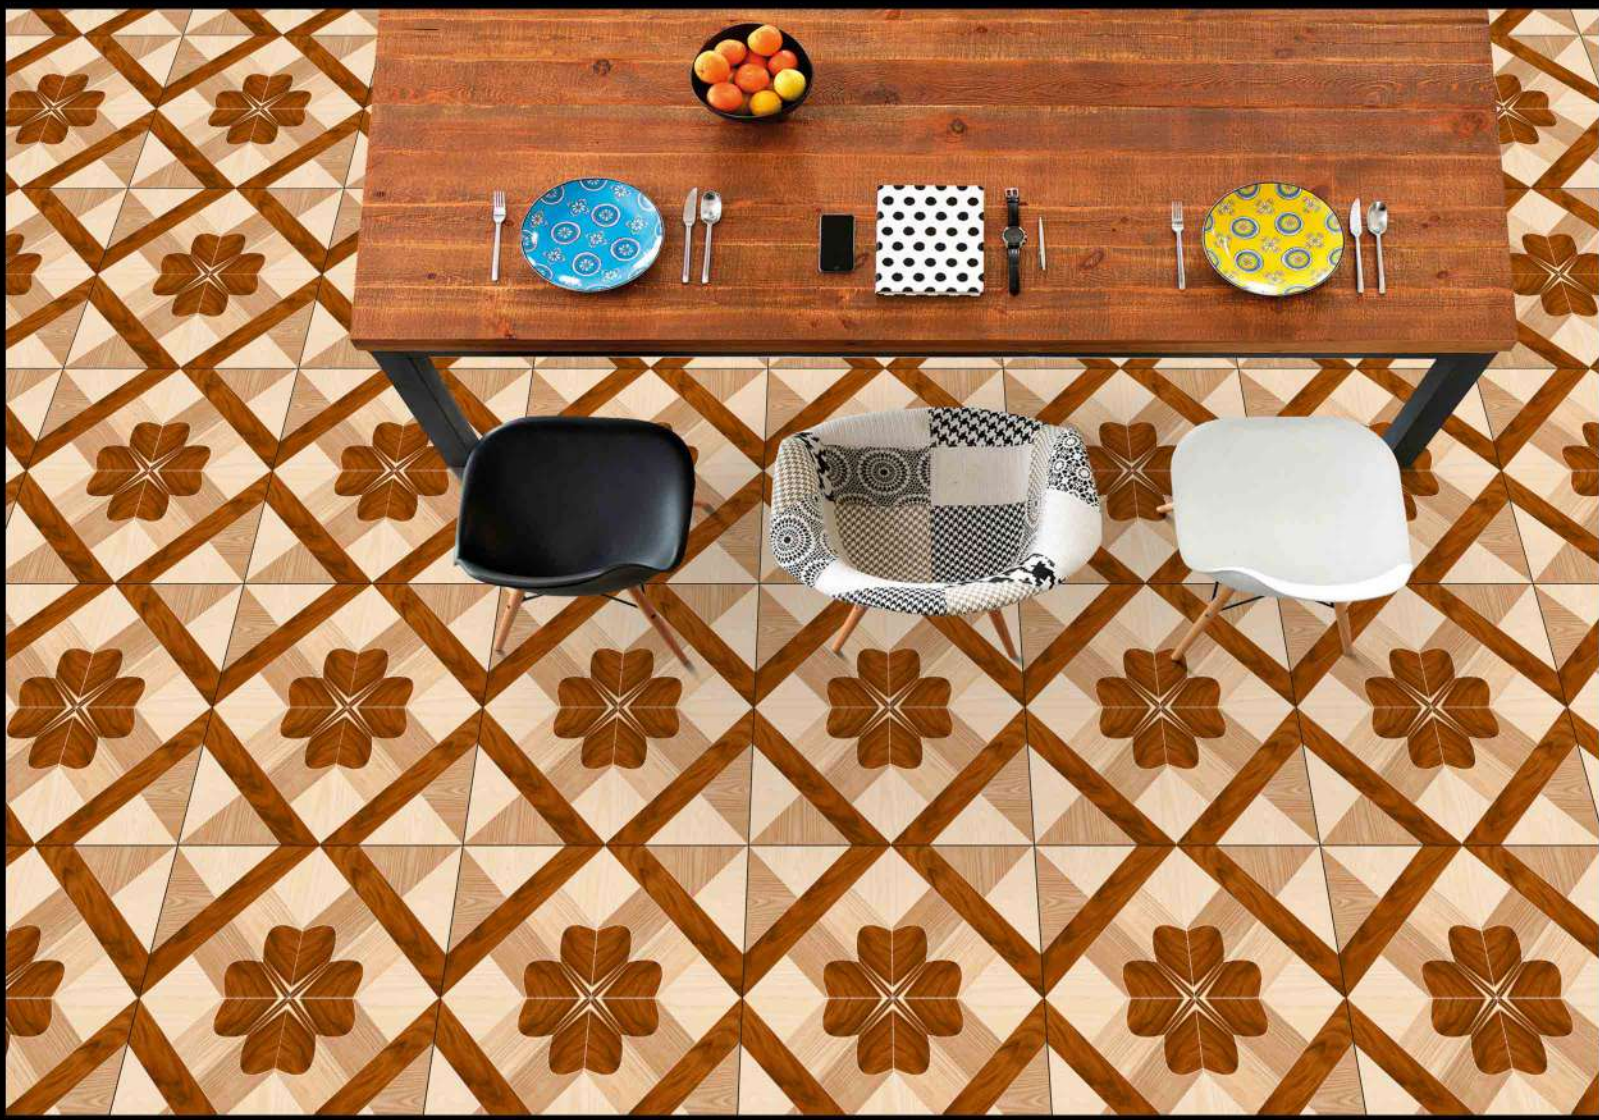

1 FACES

GALICHA SERIES