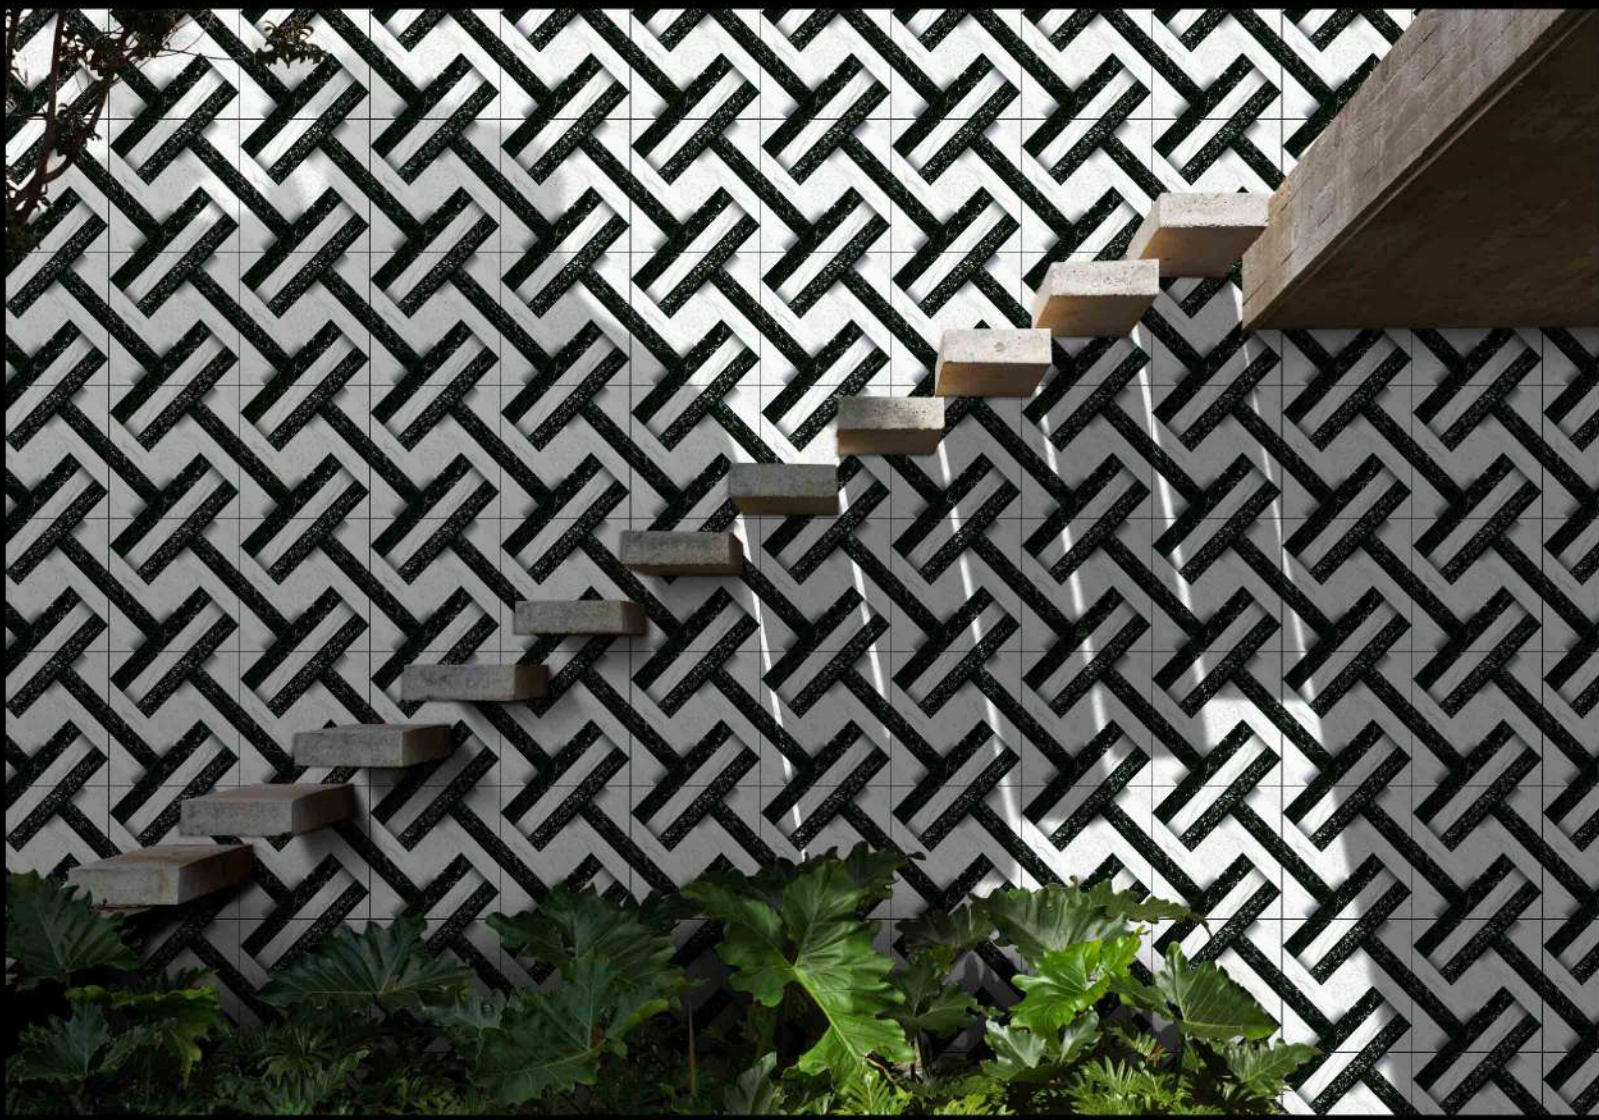

GALICHA SERIES

DIGITAL PORCELAIN
600 mm X 600 mm

MATT FINISH

2119

1 FACES

GALICHA SERIES

DIGITAL PORCELAIN
600 mm X 600 mm

MATT FINISH