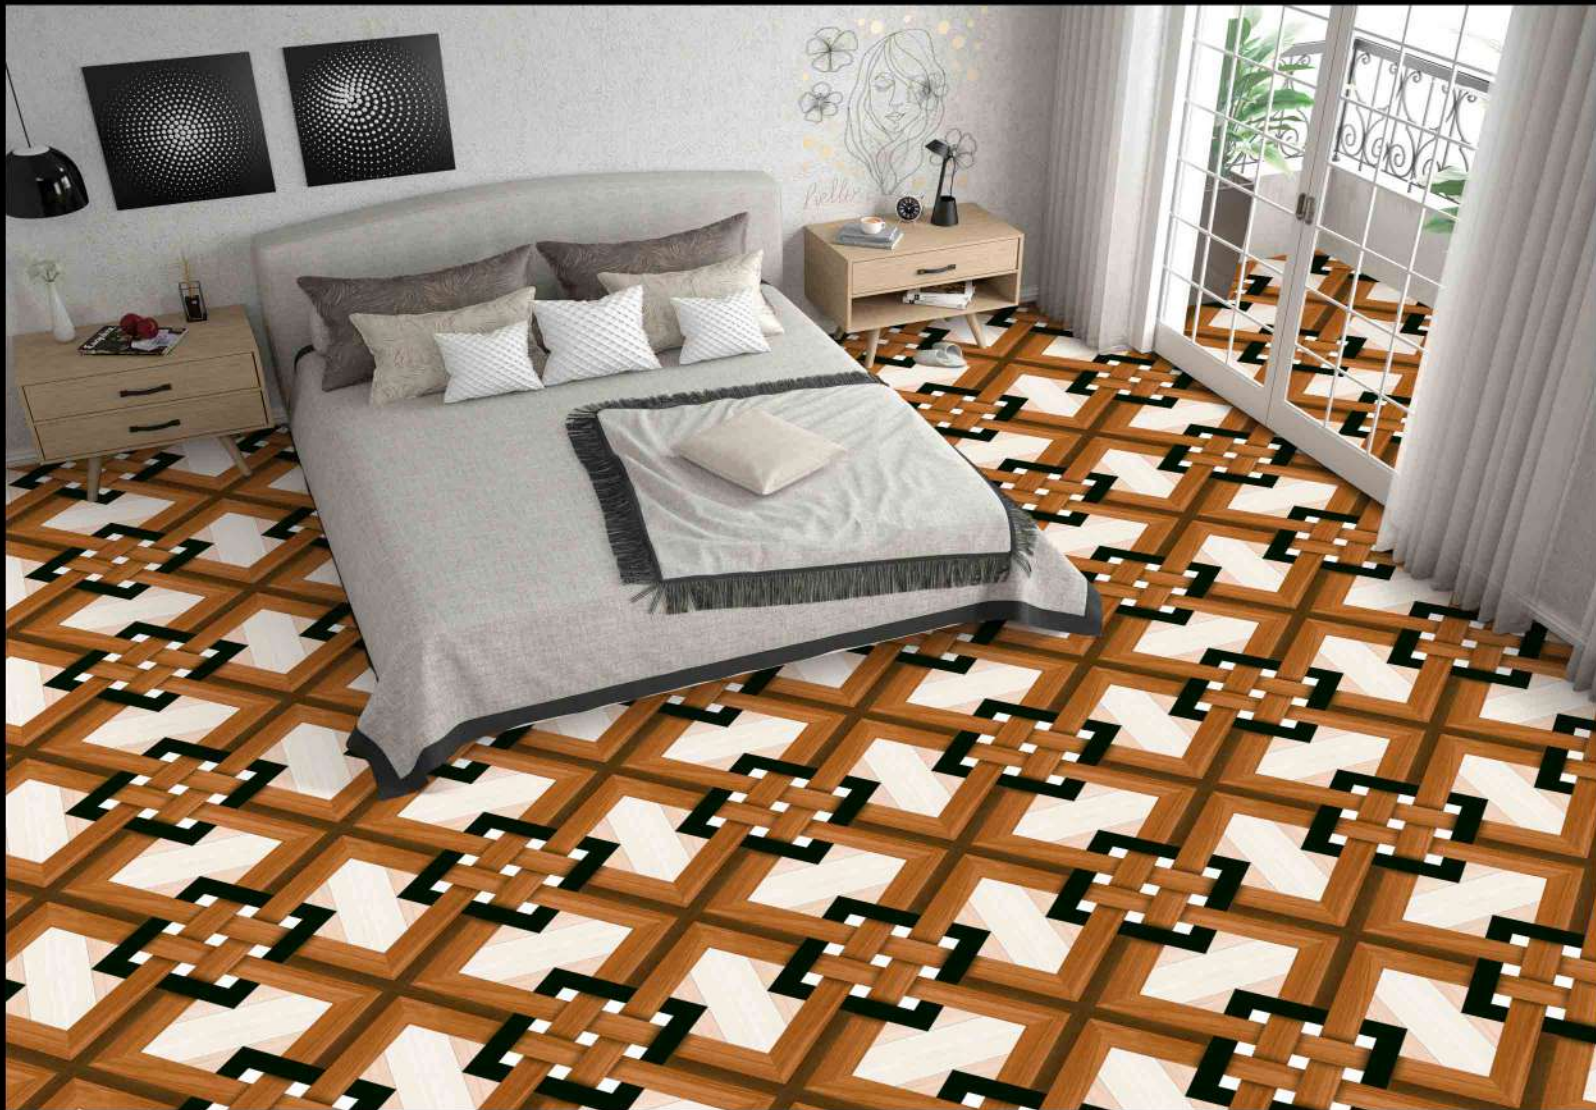

MATT FINISH

 **PARCOS**
TILES LLP.

1656

1 FACES

GALICHA SERIES

DIGITAL PORCELAIN
600 mm X 600 mm

MATT FINISH

 **PARCOS**
TILES LLP.