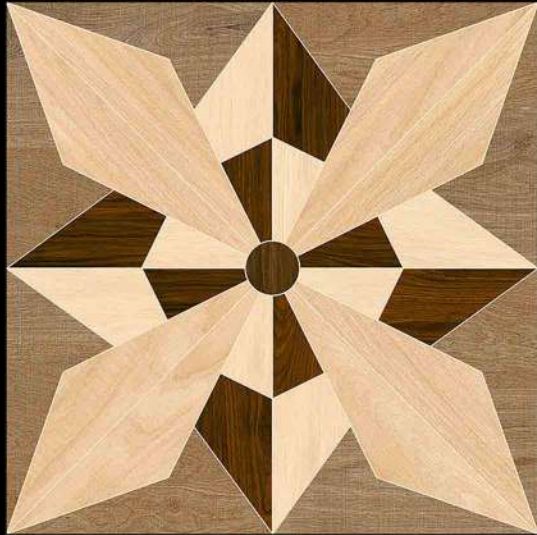

1583

1 FACES

GALICHA SERIES

DIGITAL PORCELAIN
600 mm X 600 mm

MATT FINISH

 **PARCOS**
TILES LLP.

1584

1 FACES