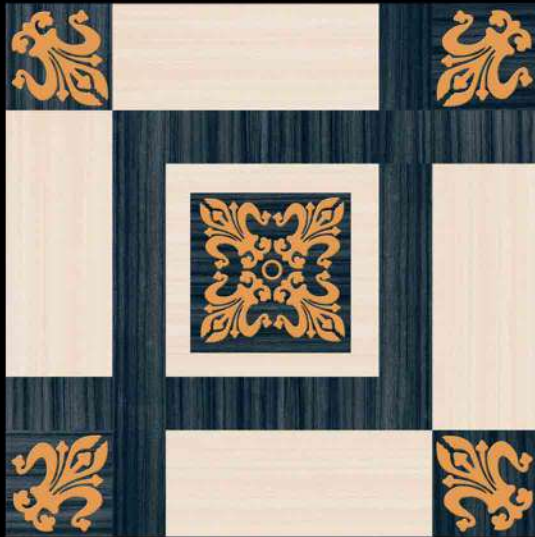

DIGITAL PORCELAIN
600 mm X 600 mm

MATT FINISH

PARCOS
TILES LLP.

1451