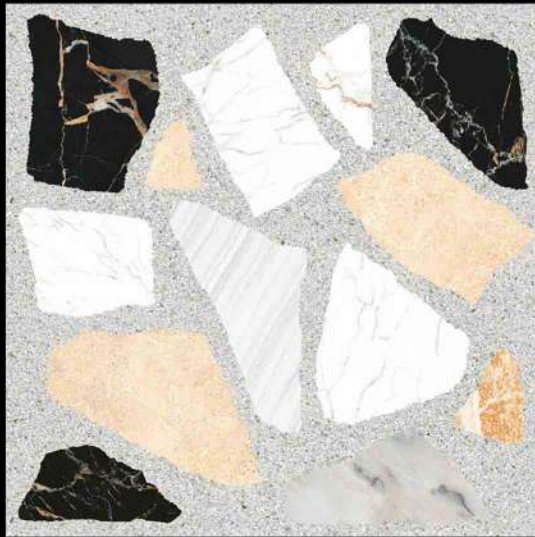

DIGITAL PORCELAIN
600 mm X 600 mm

MATT FINISH

PARCOS
TILES LLP.

1071