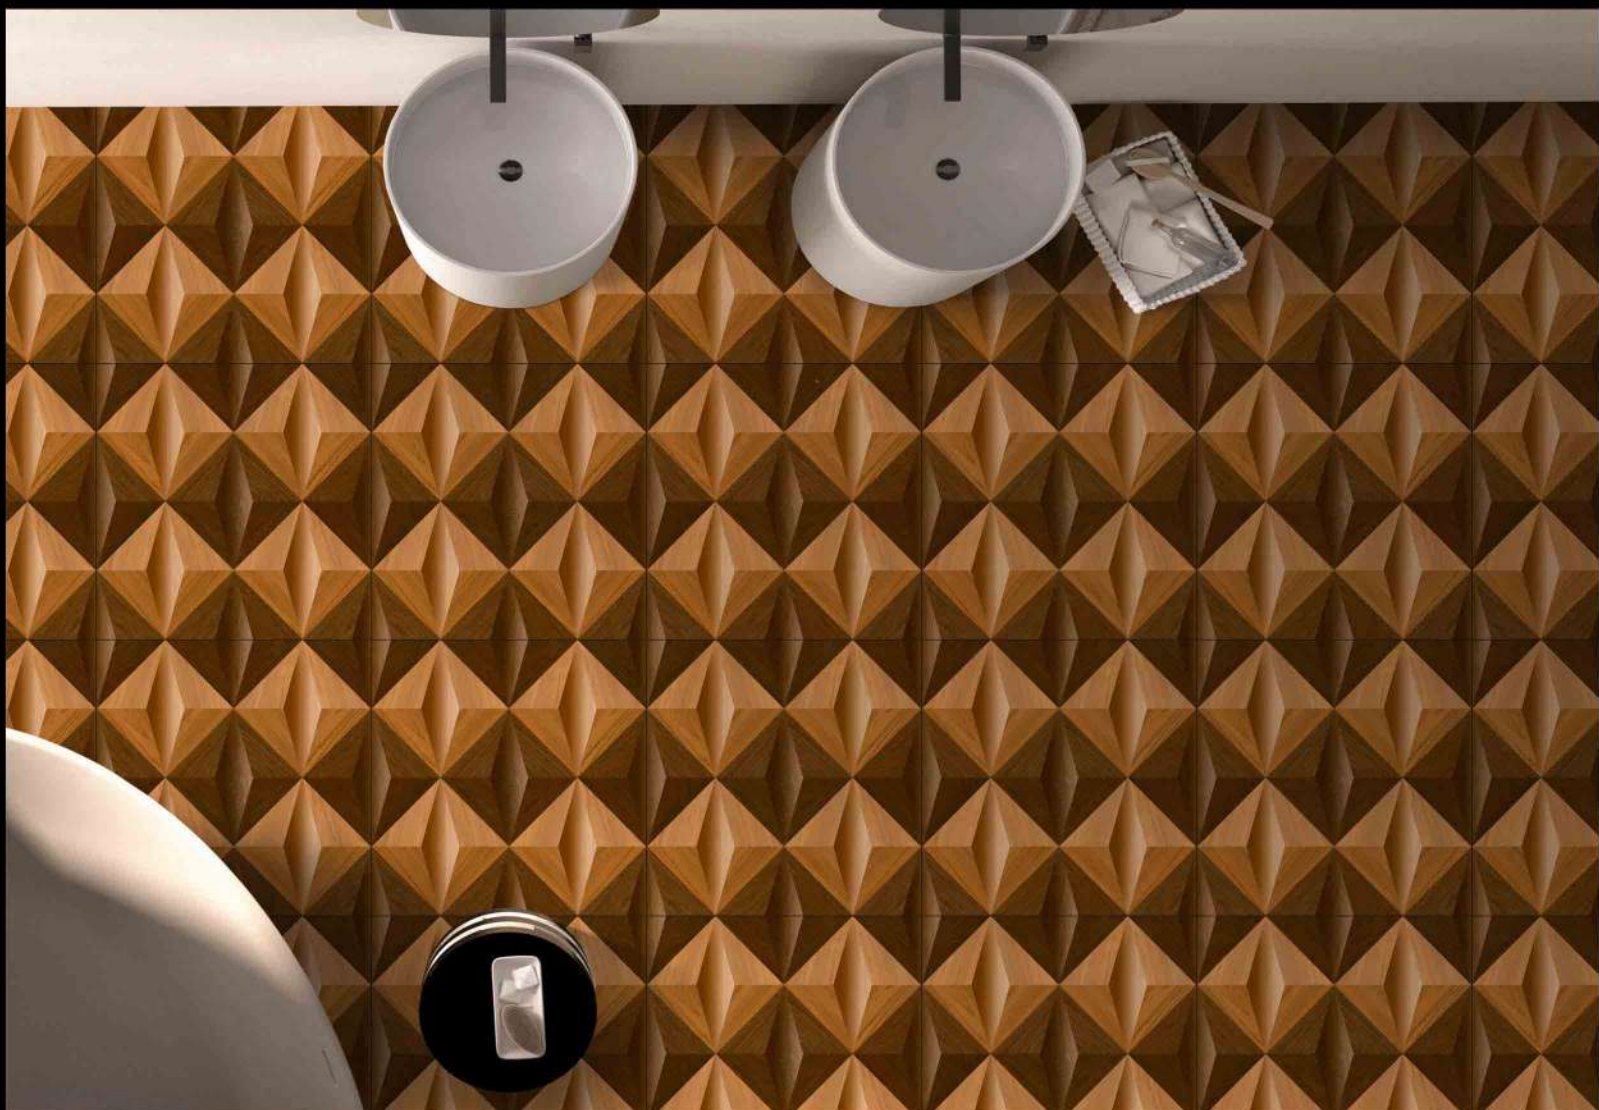

GALICHA SERIES

DIGITAL PORCELAIN
600 mm X 600 mm

MATT FINISH

1541

1 FACES

GALICHA SERIES

DIGITAL PORCELAIN
600 mm X 600 mm

MATT FINISH