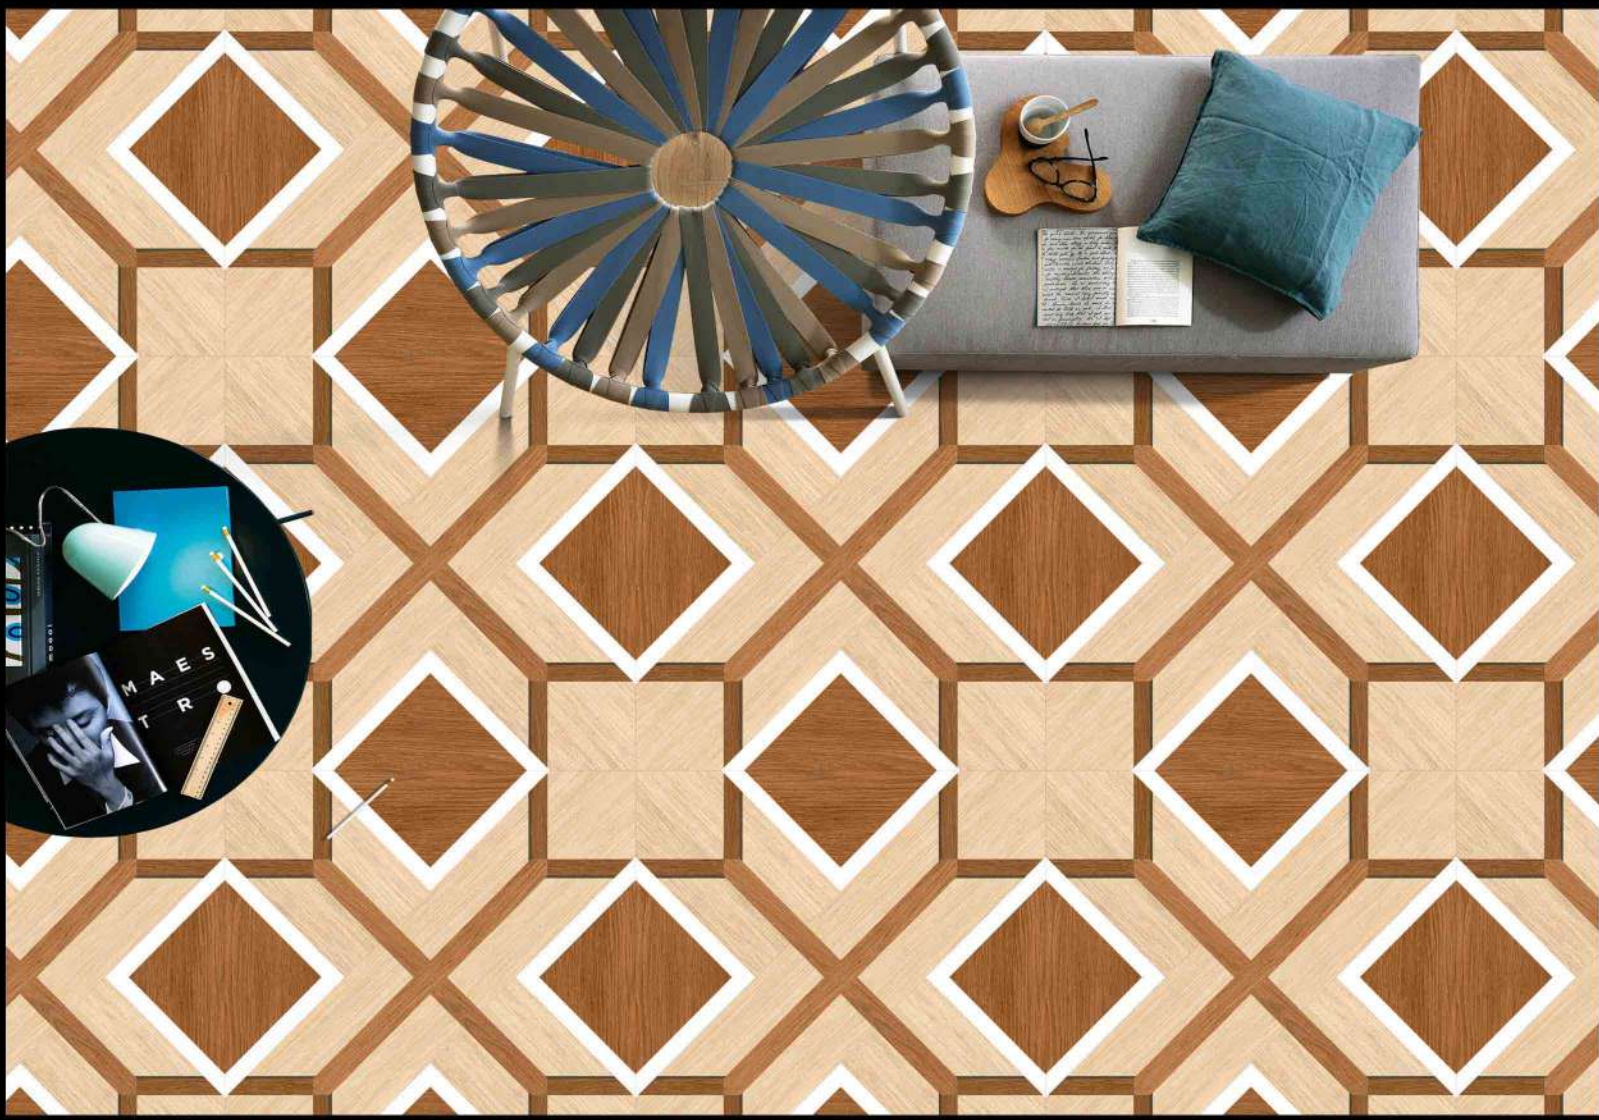

DIGITAL PORCELAIN
600 mm X 600 mm

MATT FINISH

 **PARCOS**
TILES LLP.

1331

1 FACES

GALICHA SERIES

DIGITAL PORCELAIN
600 mm X 600 mm

MATT FINISH