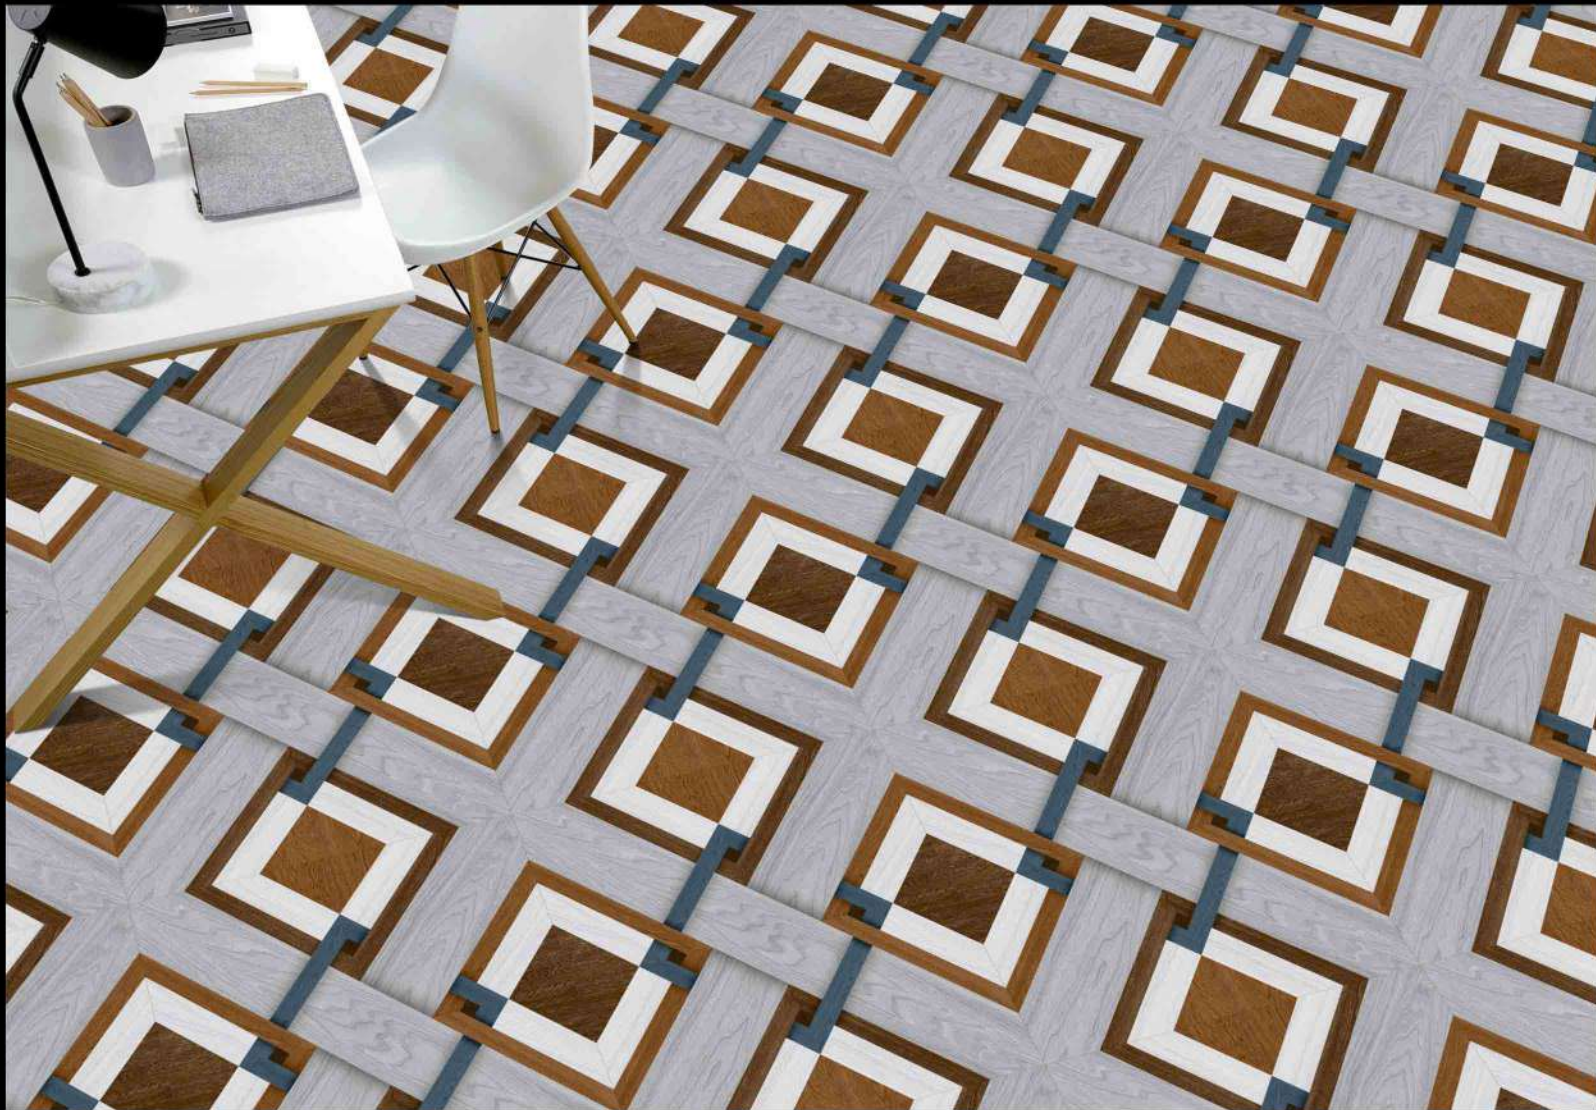

1 FACES

GALICHA SERIES