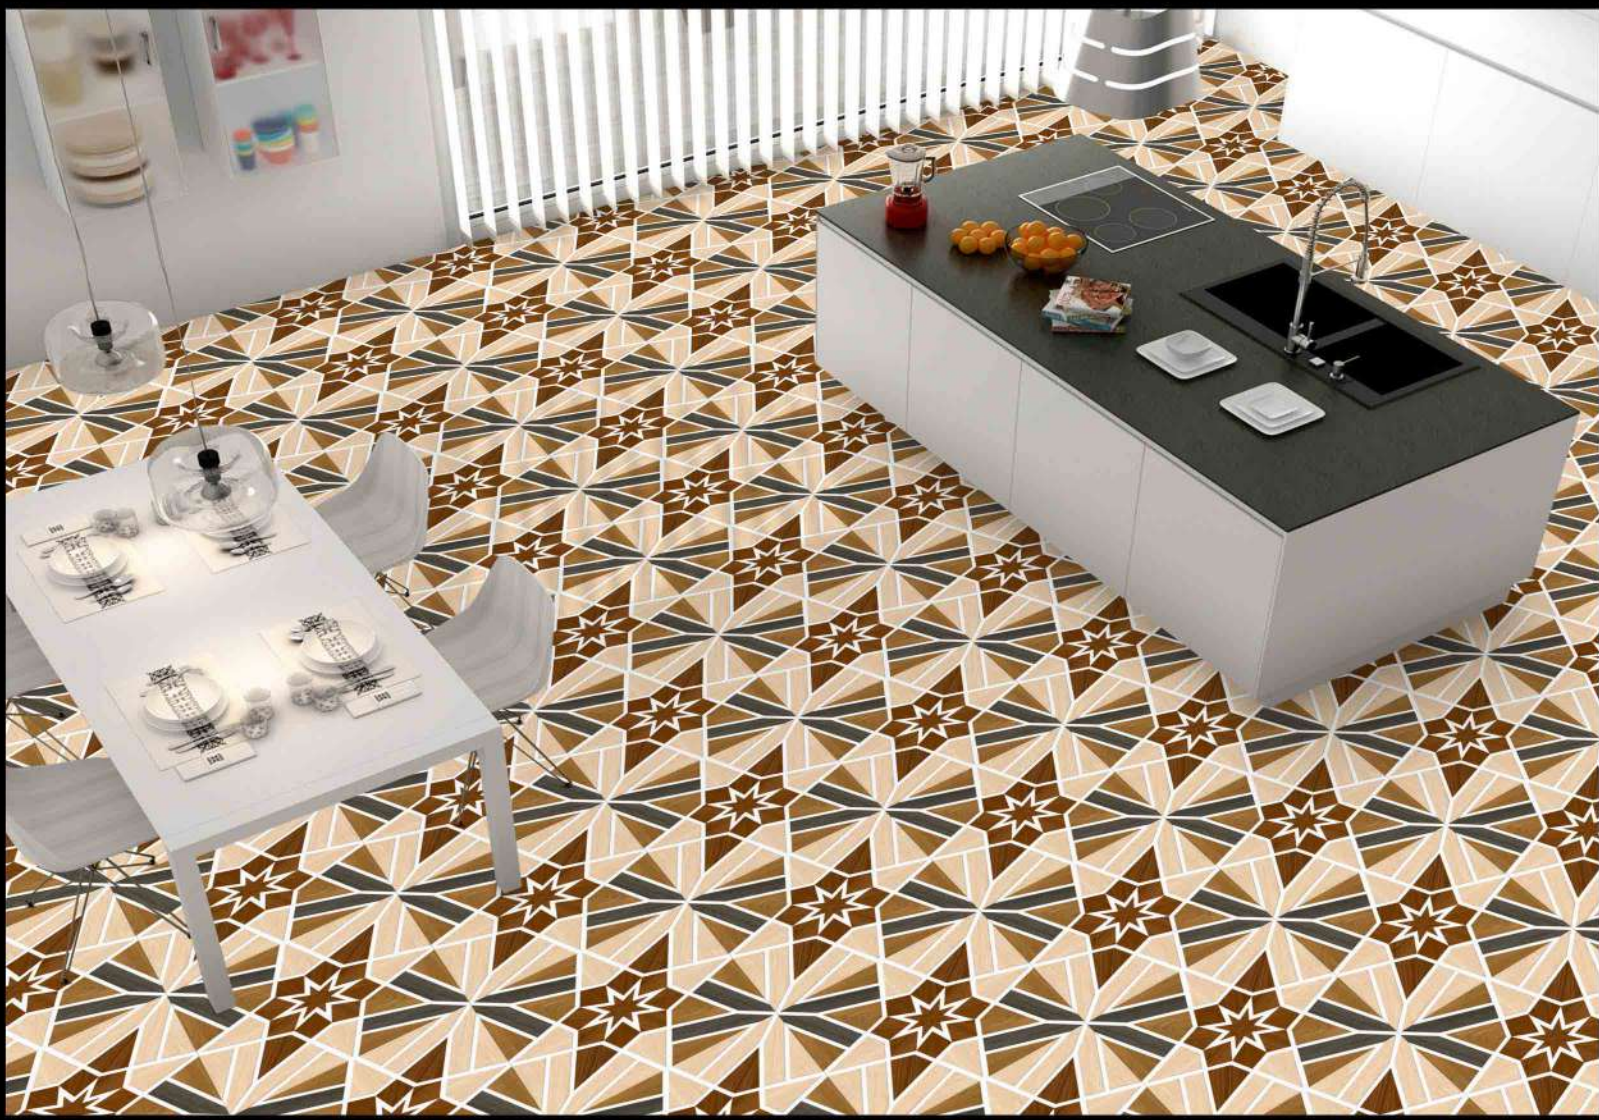

DIGITAL PORCELAIN
600 mm X 600 mm

MATT FINISH

 **PARCOS**
TILES LLP.

1379

1 FACES

GALICHA SERIES

DIGITAL PORCELAIN
600 mm X 600 mm

MATT FINISH