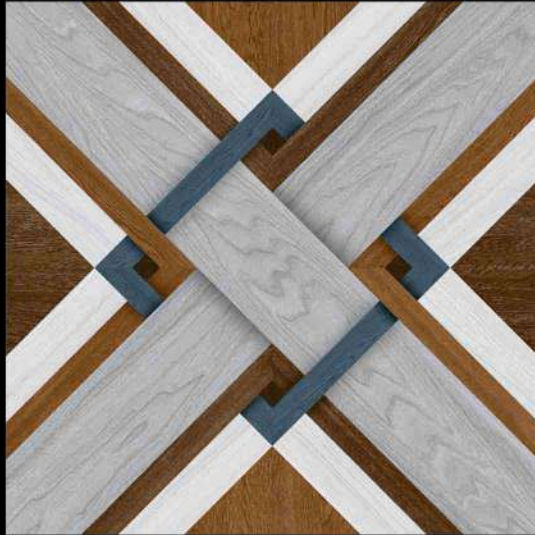

DIGITAL PORCELAIN
600 mm X 600 mm

MATT FINISH

1542

1 FACES

GALICHA SERIES