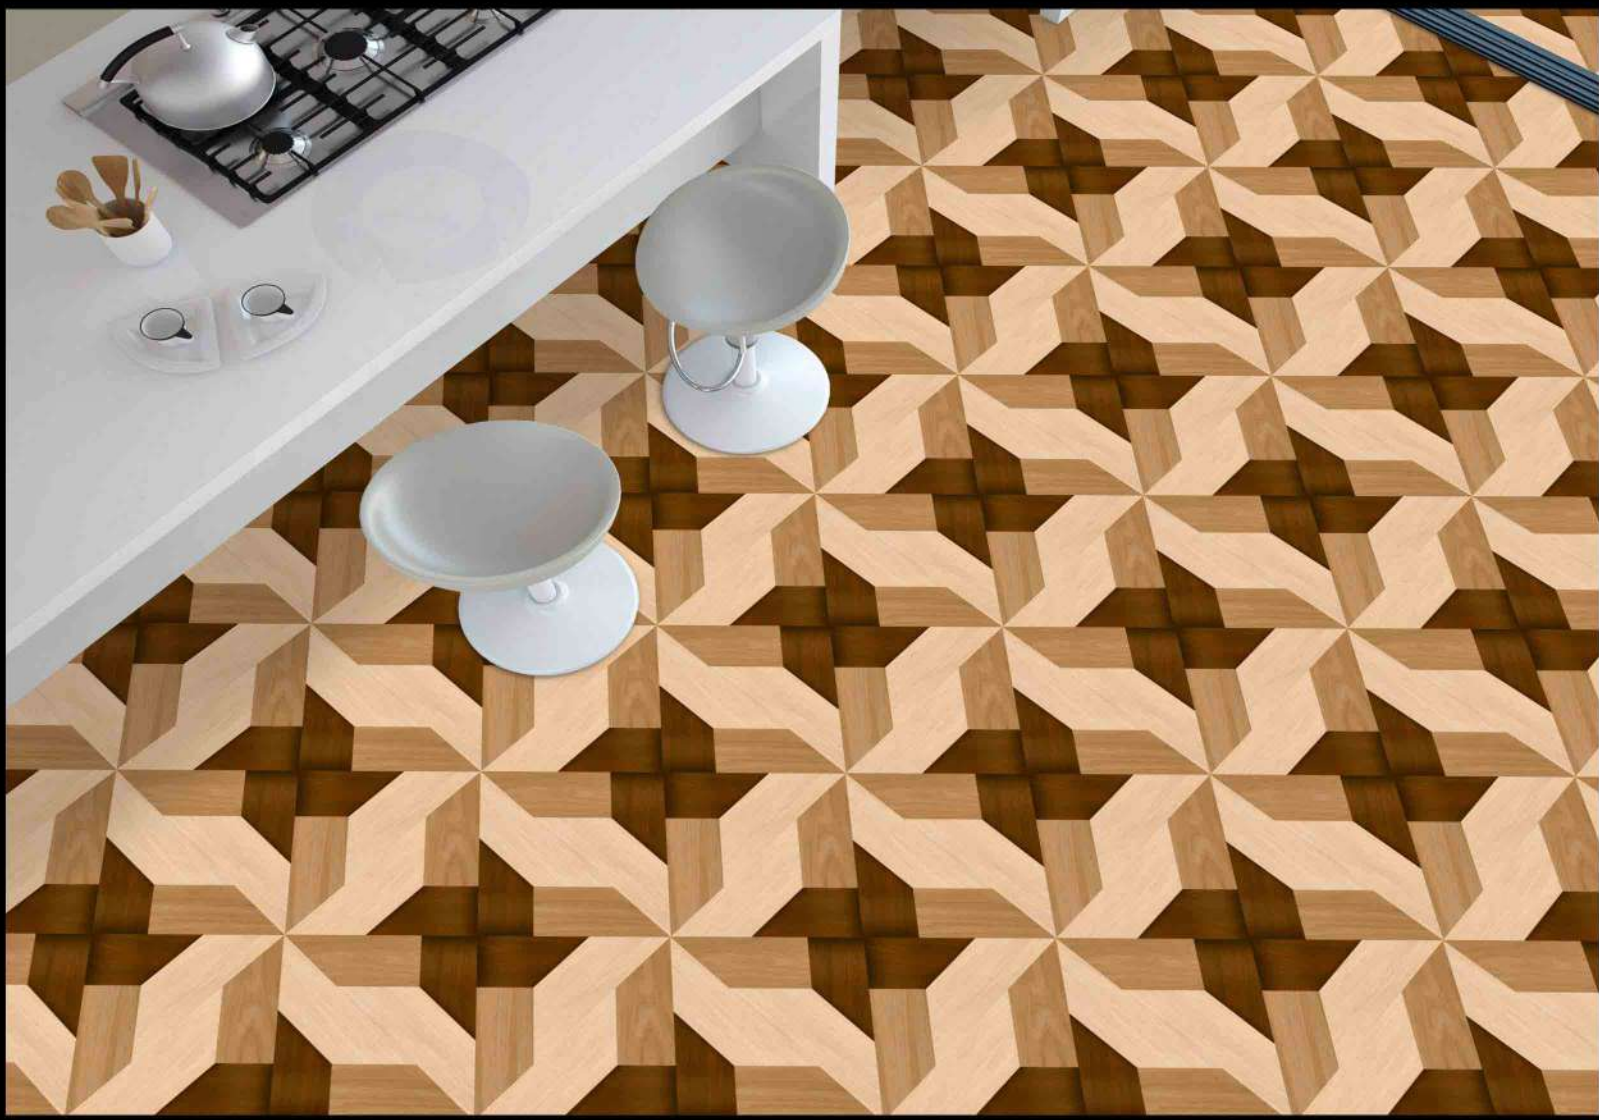

DIGITAL PORCELAIN
600 mm X 600 mm

MATT FINISH

1545

1 FACES

GALICHA SERIES

DIGITAL PORCELAIN
600 mm X 600 mm

MATT FINISH

**PARCOS**
TILES LLP.