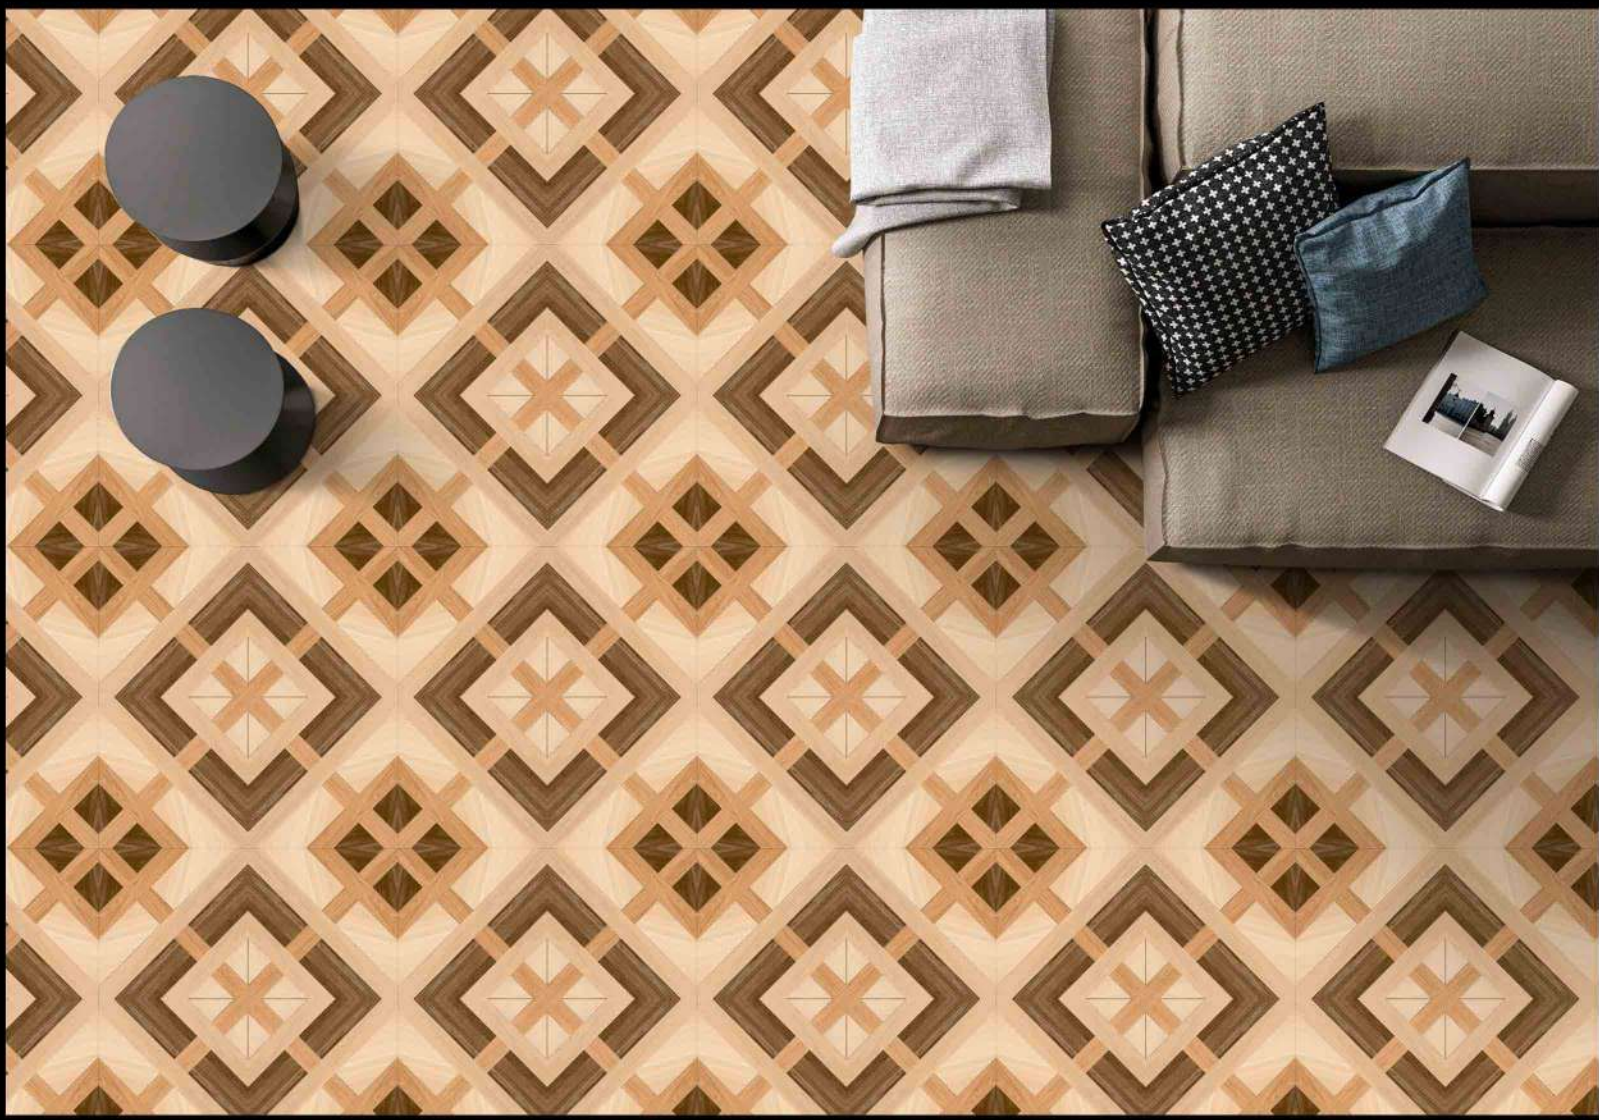

1 FACES

GALICHA SERIES