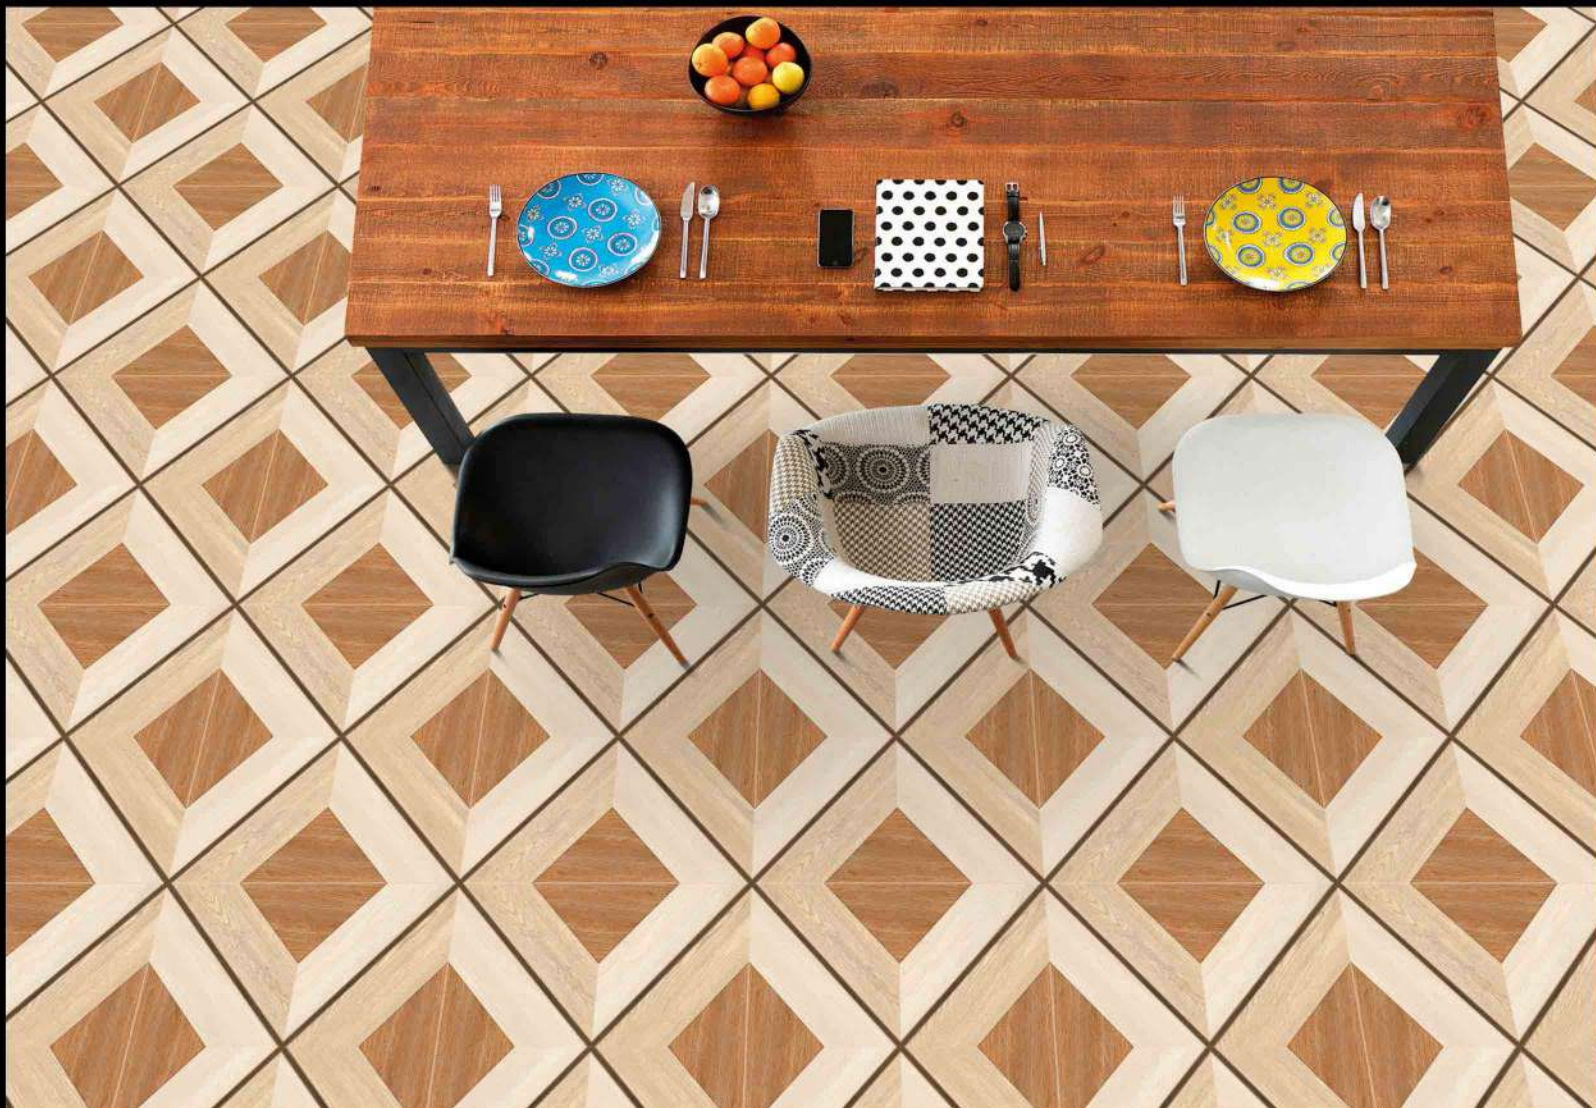

1 FACES

GALICHA SERIES