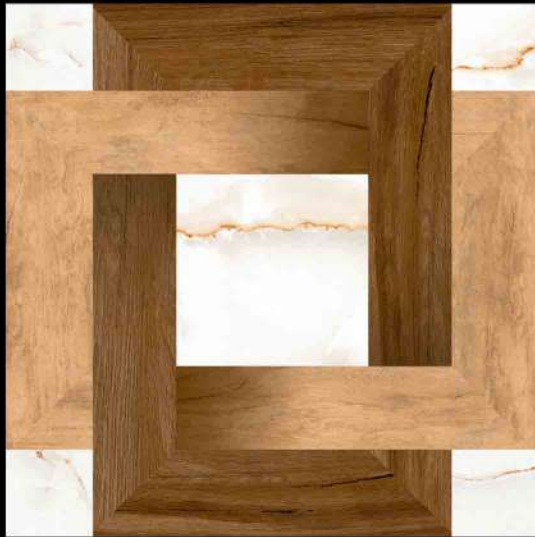

1408

1 FACES

GALICHA SERIES

DIGITAL PORCELAIN
600 mm X 600 mm

MATT FINISH

 **PARCOS**
TILES LLP.

1409

1 FACES