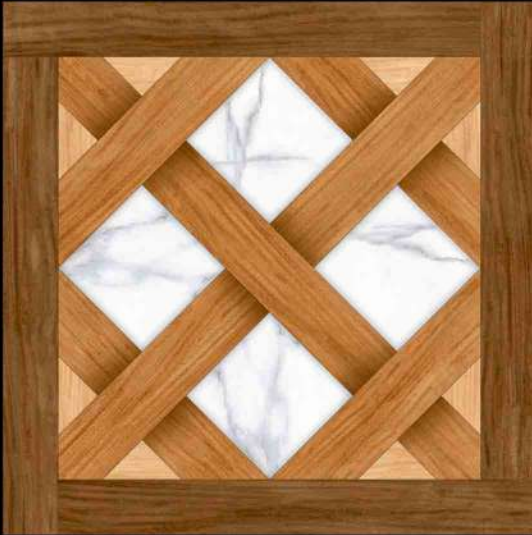

1 FACES

GALICHA SERIES

DIGITAL PORCELAIN
600 mm X 600 mm

MATT FINISH

 **PARCOS**
TILES LLP.

1378

1 FACES

GALICHA SERIES