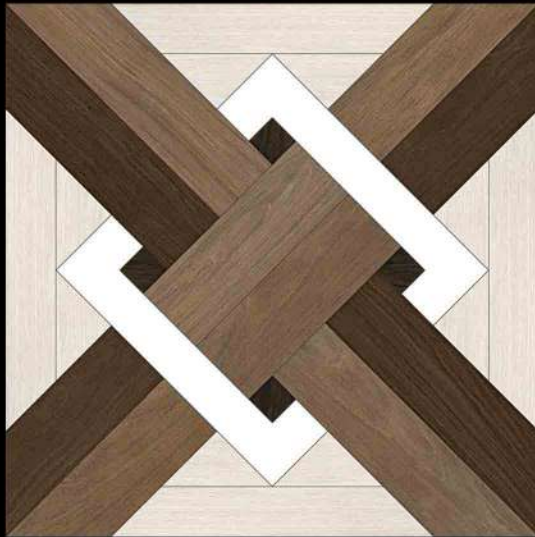

DIGITAL PORCELAIN
600 mm X 600 mm

MATT FINISH

PARCOS
TILES LLP.

1091