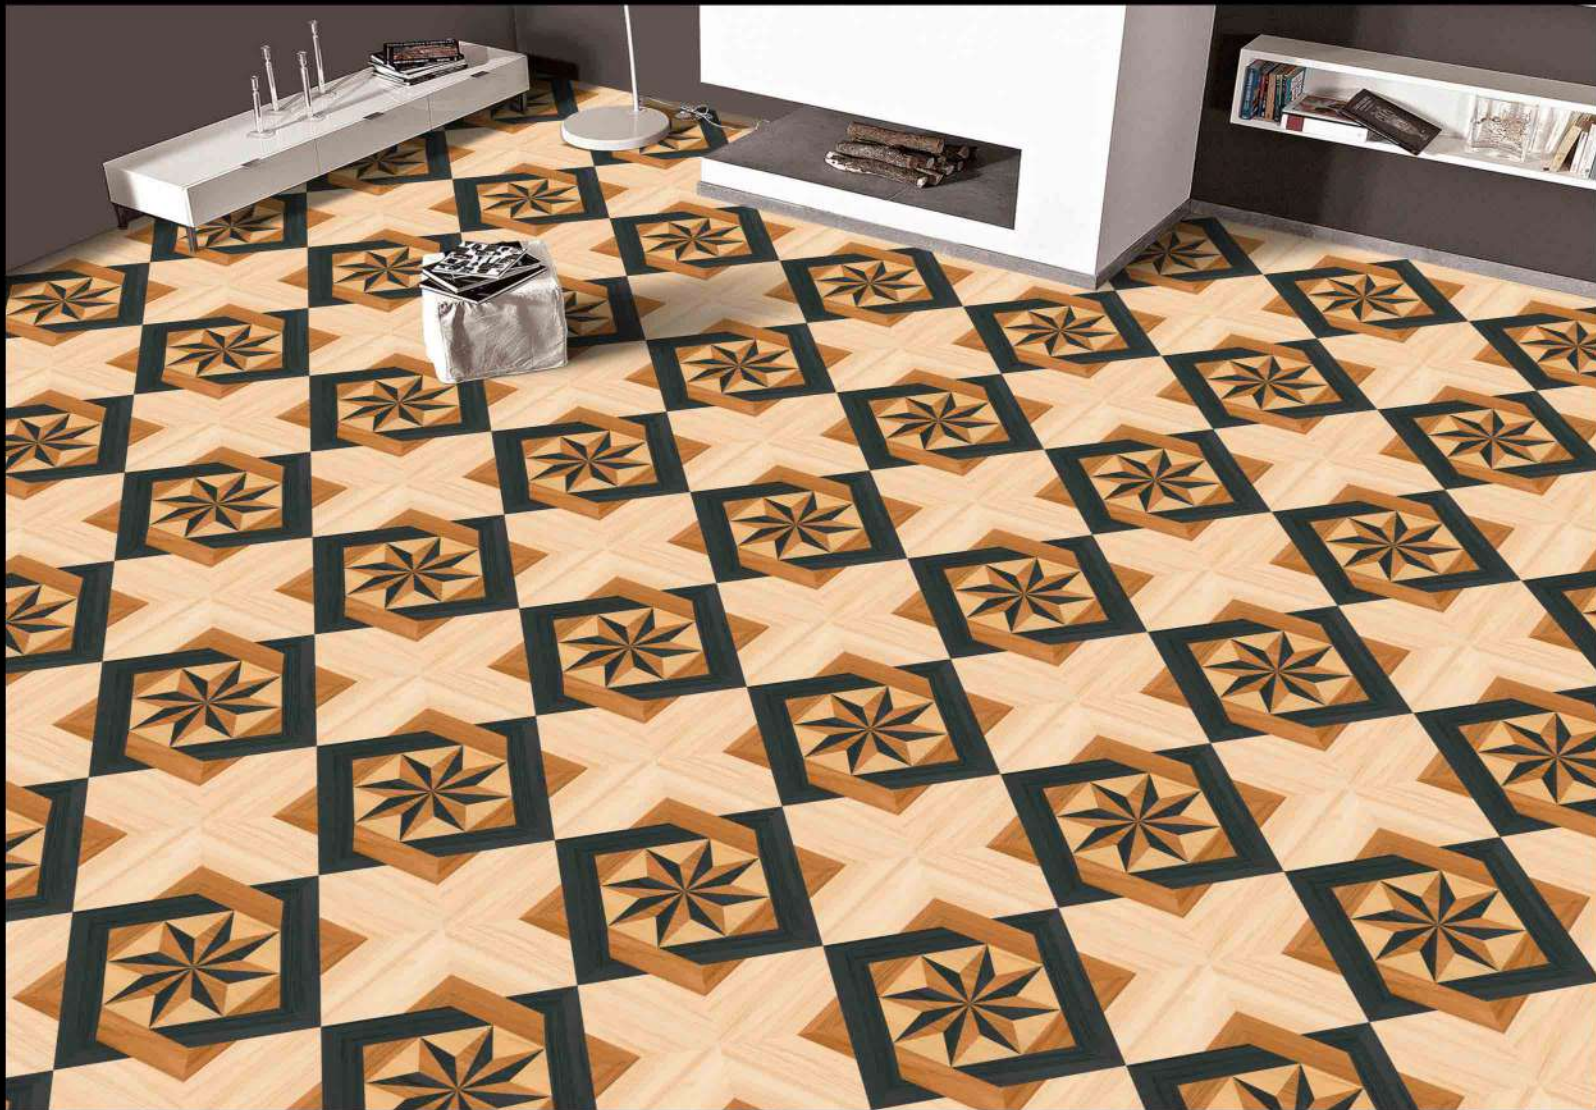

MATT FINISH

 **PARCOS**
TILES LLP.

1520

1 FACES

GALICHA SERIES

DIGITAL PORCELAIN
600 mm X 600 mm

MATT FINISH

 **PARCOS**
TILES LLP.