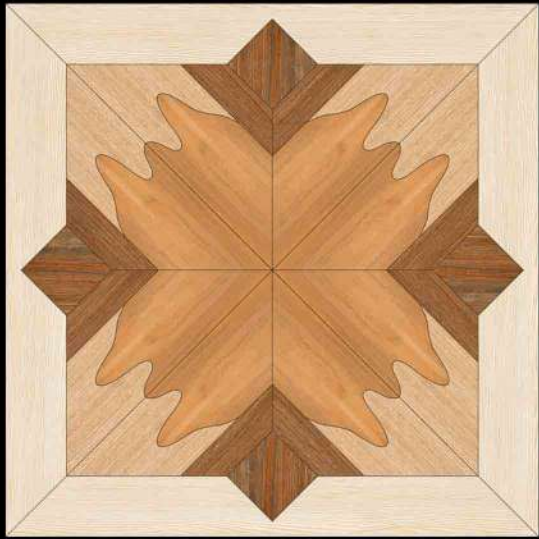

DIGITAL PORCELAIN
600 mm X 600 mm

MATT FINISH

PARCOS
TILES LLP.

1055