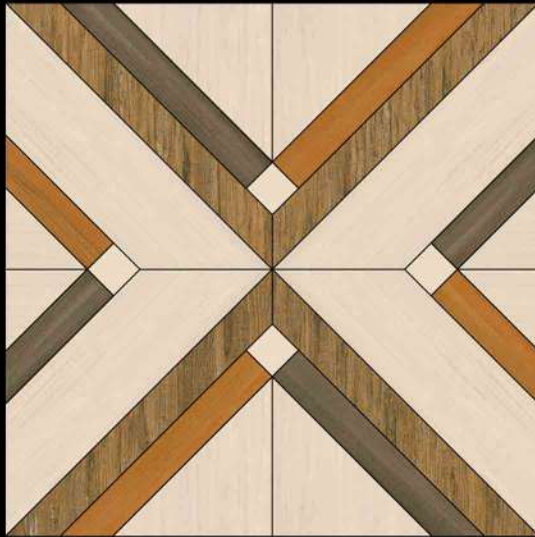

1444

1 FACES

GALICHA SERIES

DIGITAL PORCELAIN
600 mm X 600 mm

MATT FINISH

1447

1 FACES

GALICHA SERIES