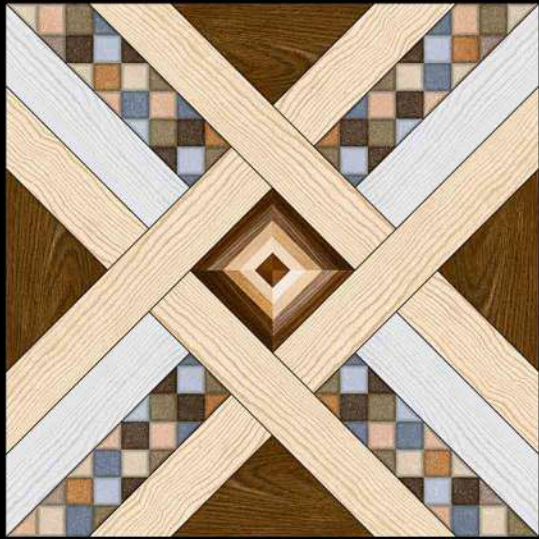

1 FACES

GALICHA SERIES

DIGITAL PORCELAIN
600 mm X 600 mm

MATT FINISH

 **PARCOS**
TILES LLP.

1370

1 FACES

GALICHA SERIES