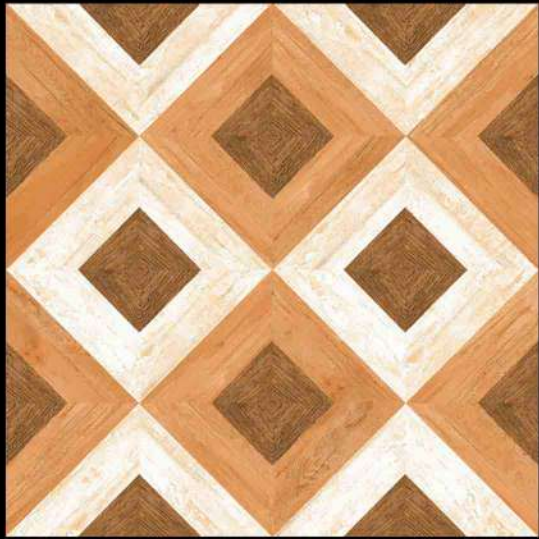

DIGITAL PORCELAIN
600 mm X 600 mm

MATT FINISH

1538

1 FACES

GALICHA SERIES