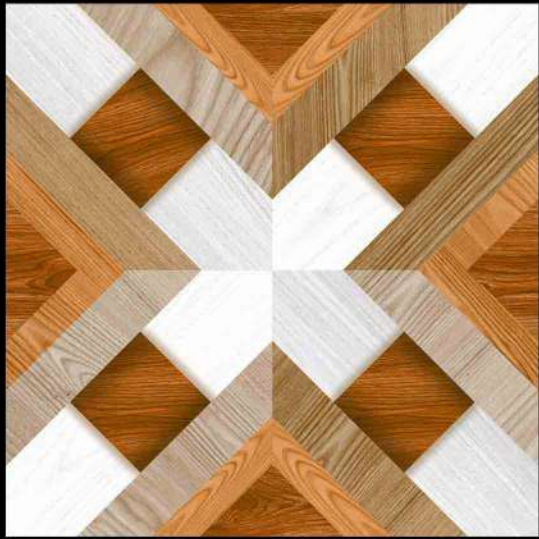

GALICHA SERIES

DIGITAL PORCELAIN
600 mm X 600 mm

MATT FINISH

 **PARCOS**
TILES LLP.

1420

1 FACES

GALICHA SERIES

DIGITAL PORCELAIN
600 mm X 600 mm