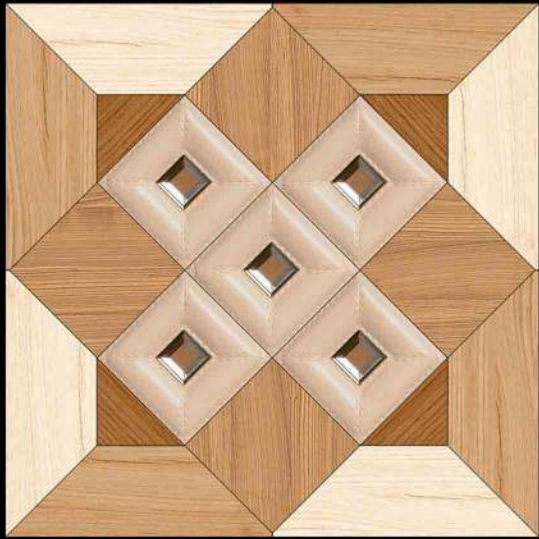

 **PARCOS**
TILES LLP.

1339

1 FACES

GALICHA SERIES

DIGITAL PORCELAIN
600 mm X 600 mm

MATT FINISH

 **PARCOS**
TILES LLP.

1340