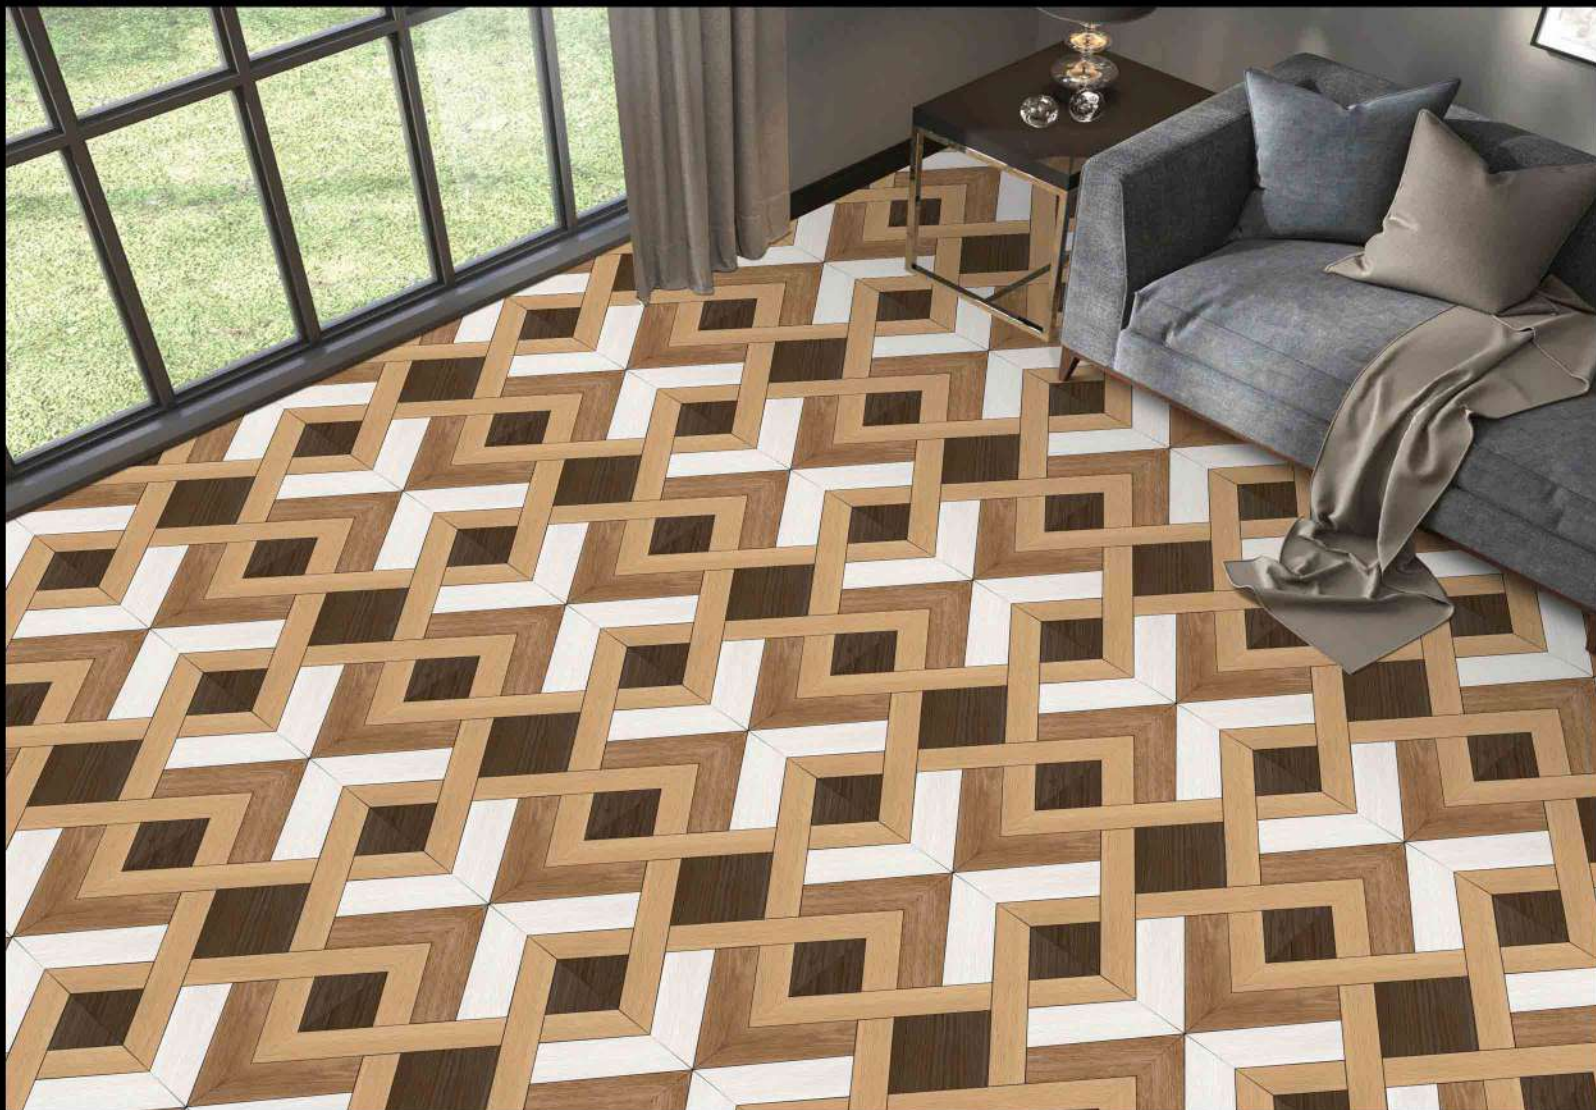

1162

1 FACES

GALICHA SERIES

DIGITAL PORCELAIN
600 mm X 600 mm

MATT FINISH

1184-D

1 FACES

GALICHA SERIES