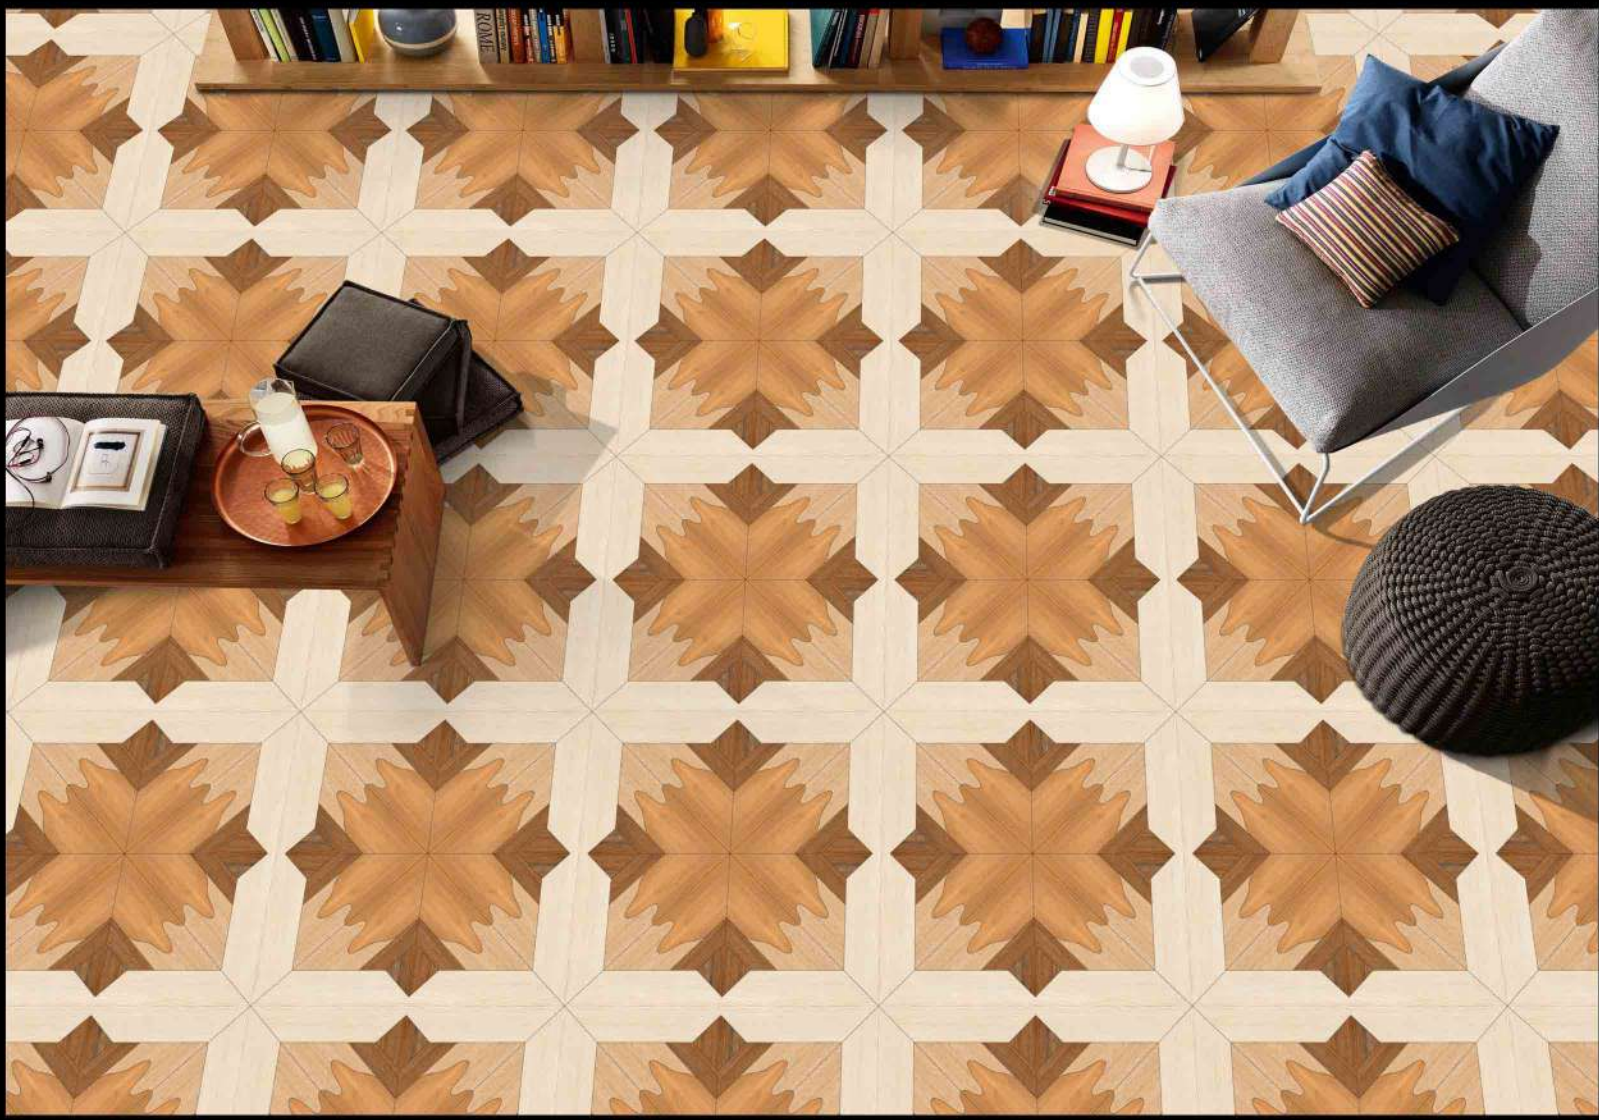

DIGITAL PORCELAIN
600 mm X 600 mm

MATT FINISH

 **PARCOS**
TILES LLP.

1055

1 FACES

GALICHA SERIES

DIGITAL PORCELAIN
600 mm X 600 mm

MATT FINISH