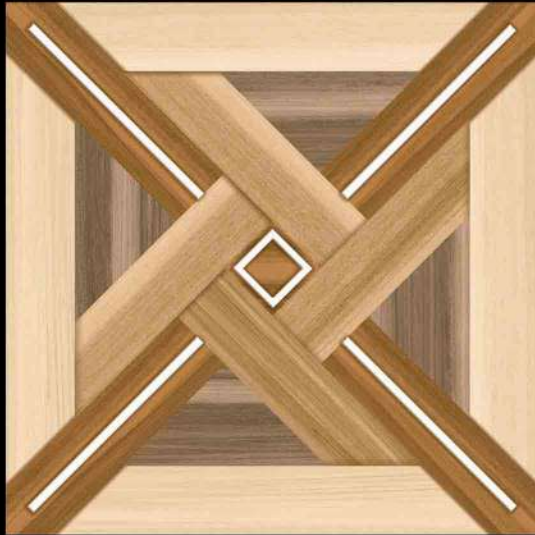

1489

1 FACES

GALICHA SERIES

DIGITAL PORCELAIN
600 mm X 600 mm

MATT FINISH

 **PARCOS**
TILES LLP.

1494

1 FACES