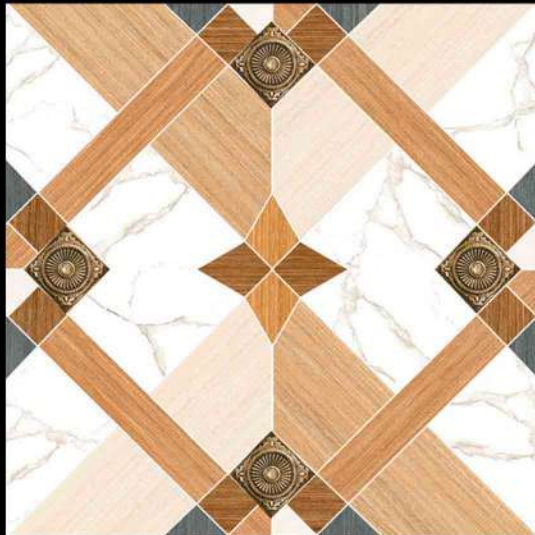

GALICHA SERIES

DIGITAL PORCELAIN
600 mm X 600 mm

MATT FINISH

 **PARCOS**
TILES LLP.

1567

1 FACES

GALICHA SERIES