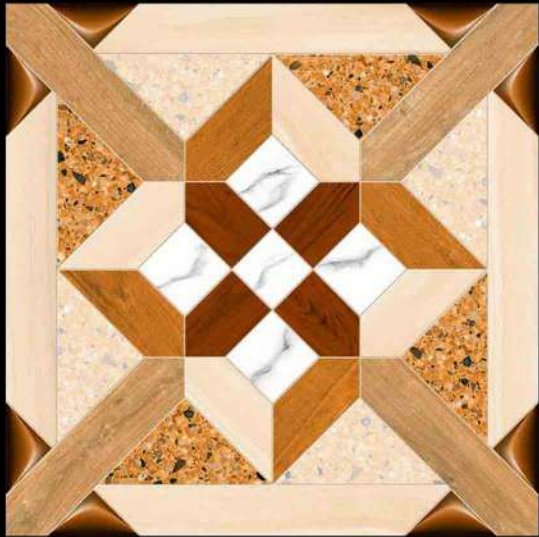

DIGITAL PORCELAIN
600 mm X 600 mm

MATT FINISH

PARCOS
TILES LLP.

1550