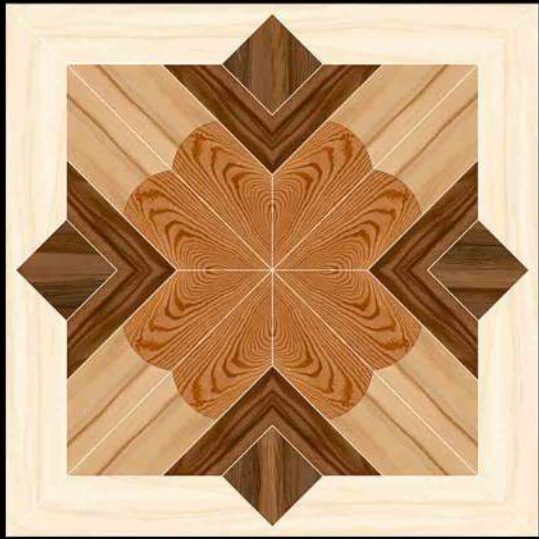

DIGITAL PORCELAIN
600 mm X 600 mm

MATT FINISH

PARCOS
TILES LLP.

1345