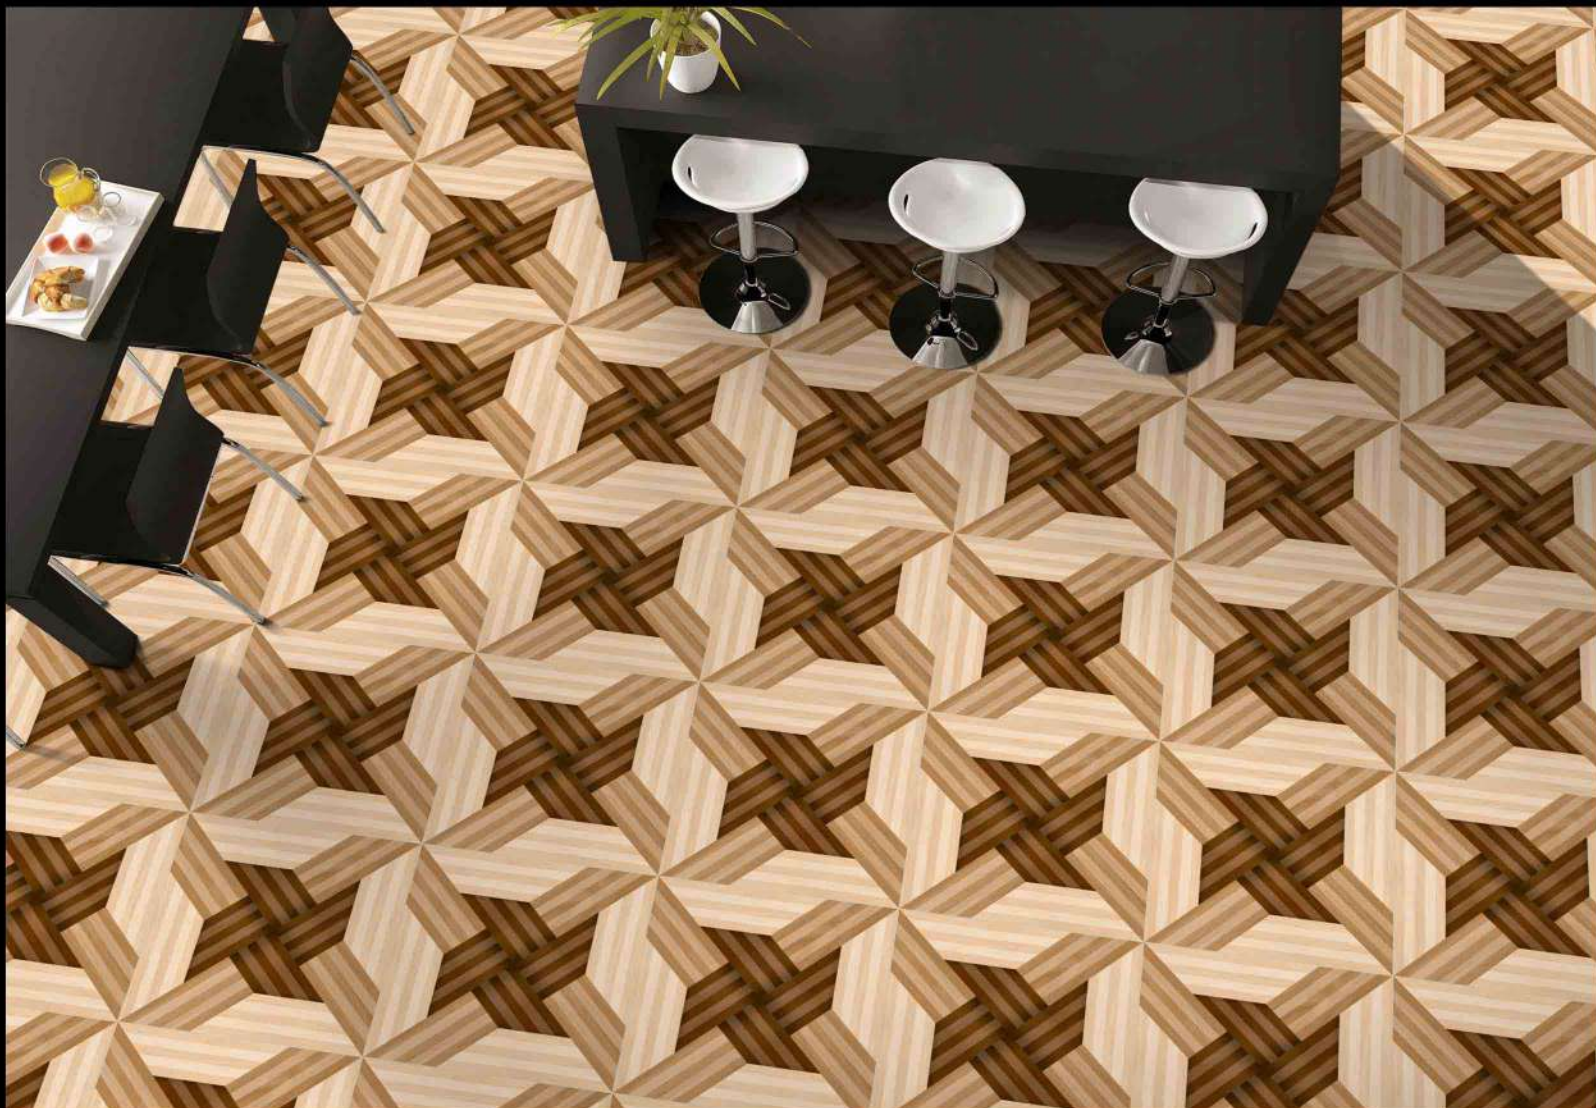

GALICHA SERIES

DIGITAL PORCELAIN
600 mm X 600 mm

MATT FINISH

1541

1 FACES

GALICHA SERIES

DIGITAL PORCELAIN
600 mm X 600 mm

MATT FINISH