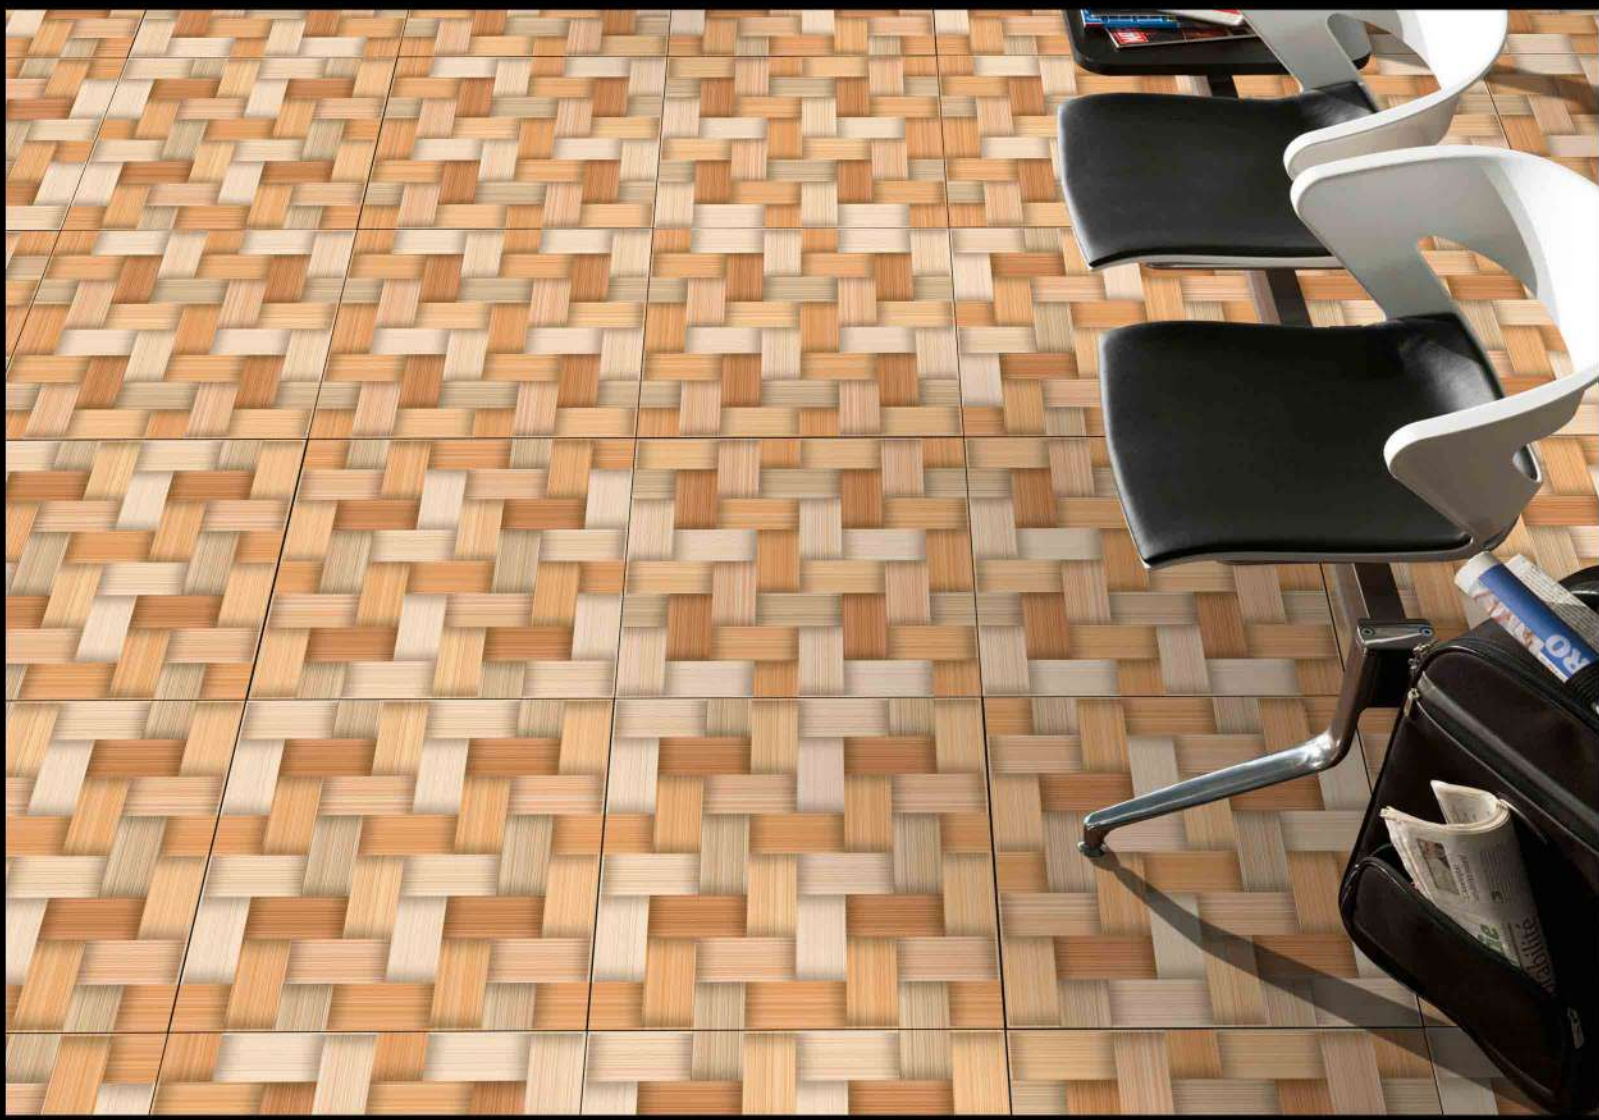

GALICHA SERIES

DIGITAL PORCELAIN
600 mm X 600 mm

MATT FINISH

1461

1 FACES

GALICHA SERIES

DIGITAL PORCELAIN
600 mm X 600 mm

MATT FINISH