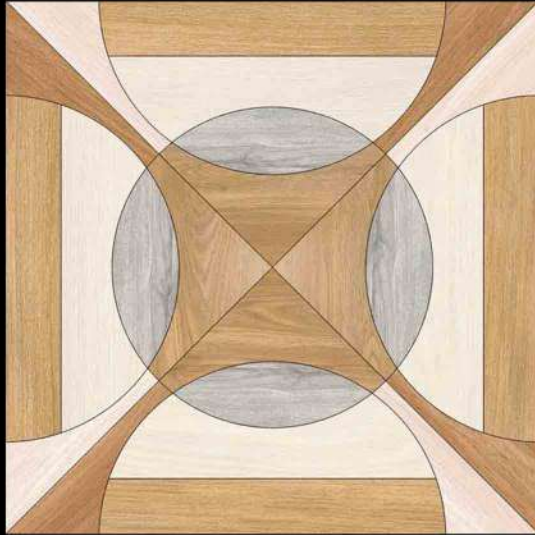

1 FACES

GALICHA SERIES

DIGITAL PORCELAIN
600 mm X 600 mm

MATT FINISH

1552

1 FACES

GALICHA SERIES

DIGITAL PORCELAIN
600 mm X 600 mm