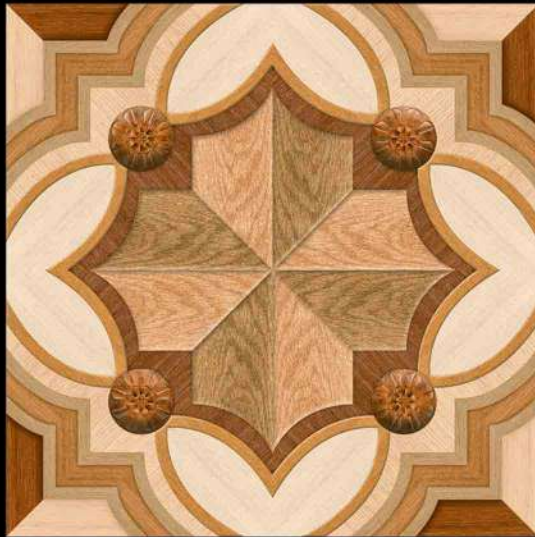

DIGITAL PORCELAIN
600 mm X 600 mm

MATT FINISH

PARCOS
TILES LLP.

1375