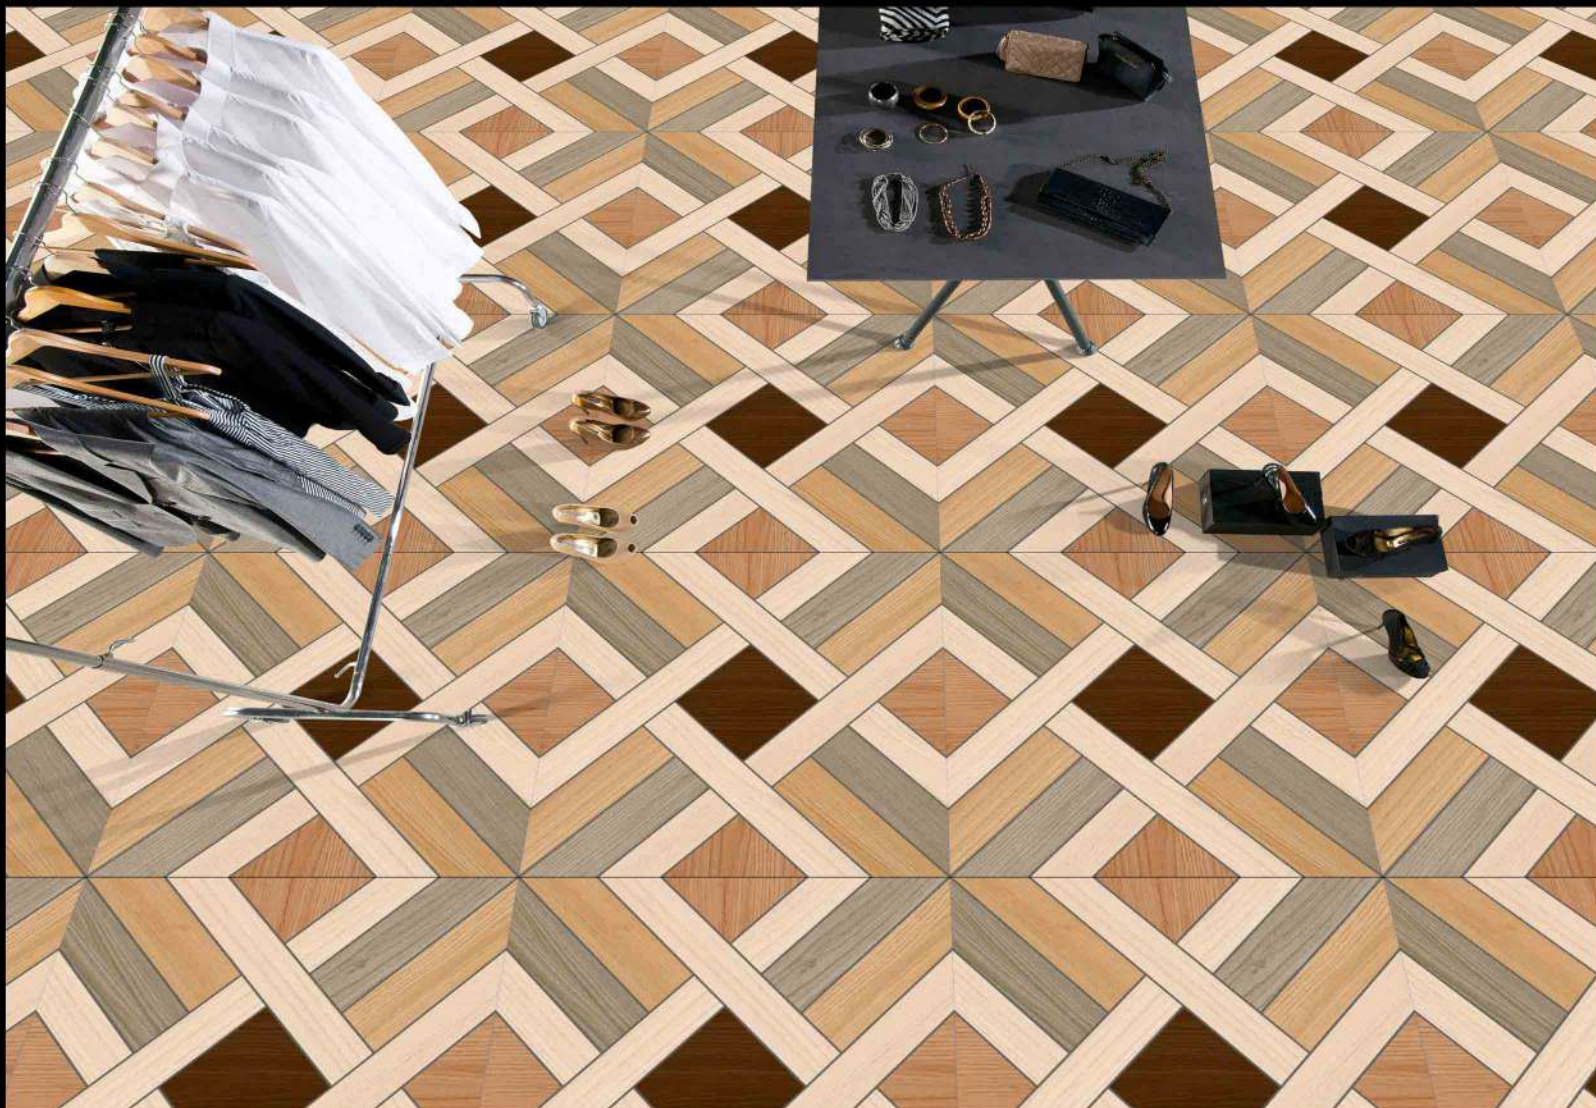

GALICHA SERIES

DIGITAL PORCELAIN
600 mm X 600 mm

MATT FINISH

 **PARCOS**
TILES LLP.

1558

1 FACES

GALICHA SERIES

DIGITAL PORCELAIN
600 mm X 600 mm