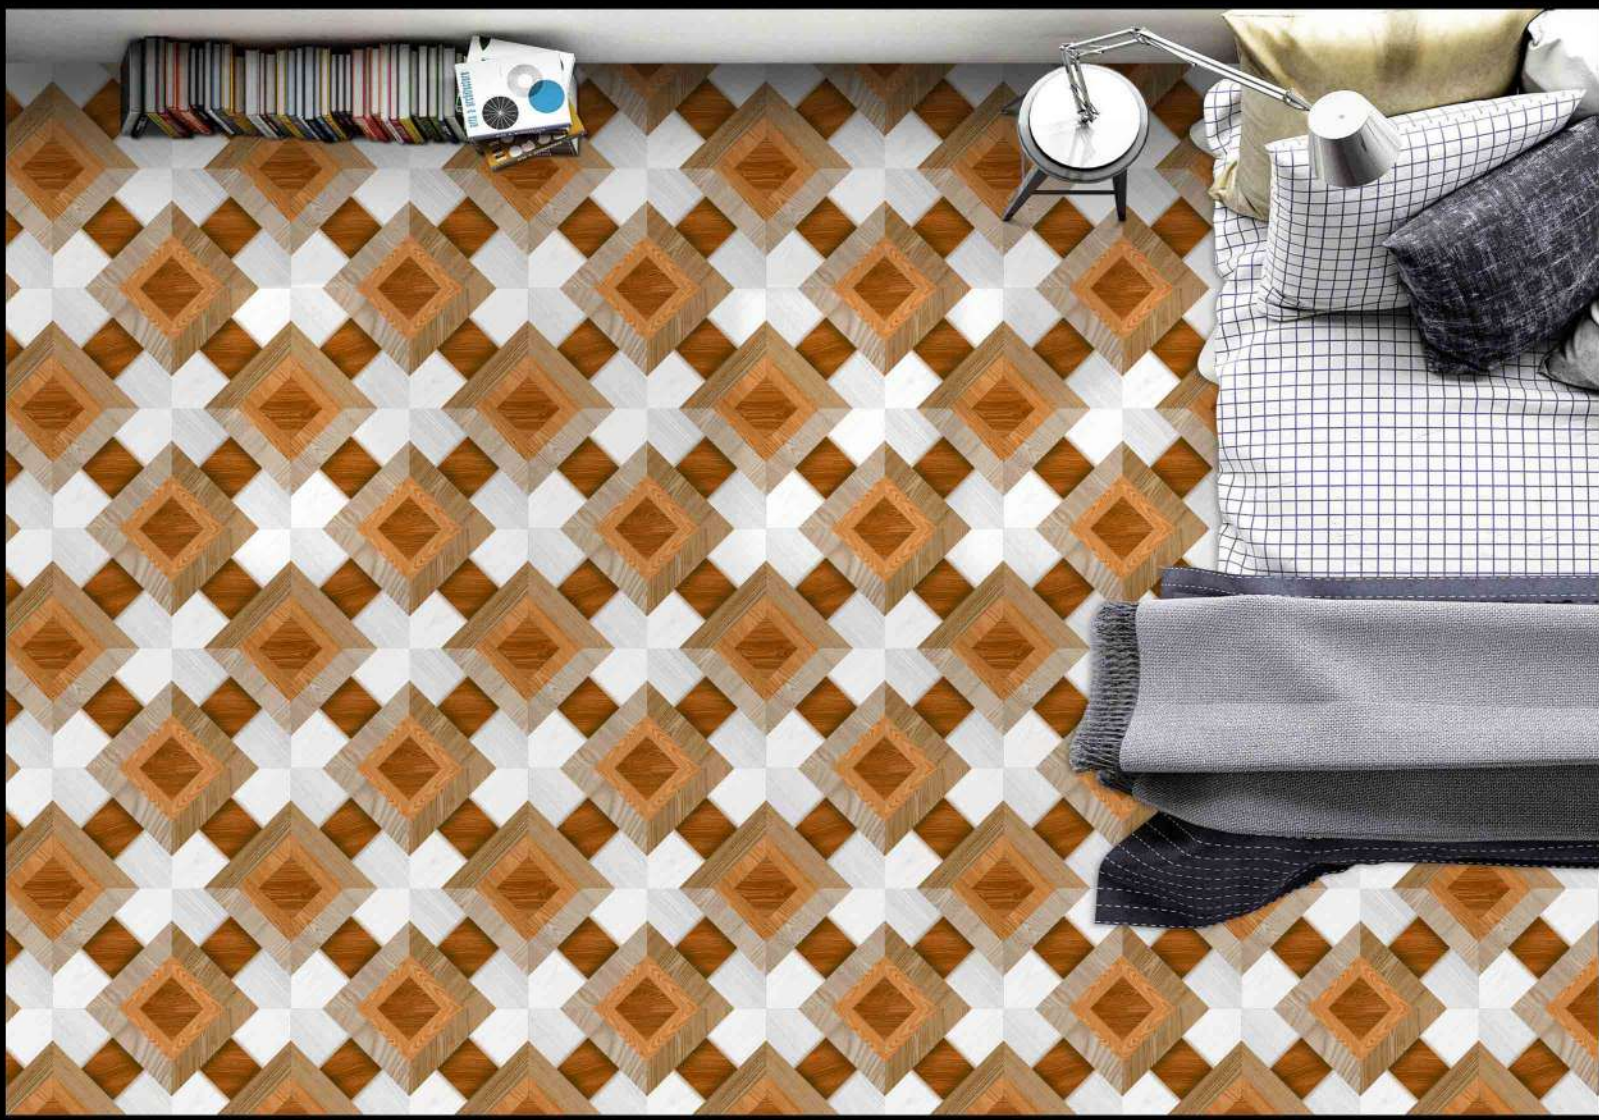

GALICHA SERIES

DIGITAL PORCELAIN
600 mm X 600 mm

MATT FINISH

 **PARCOS**
TILES LLP.

1420

1 FACES

GALICHA SERIES

DIGITAL PORCELAIN
600 mm X 600 mm