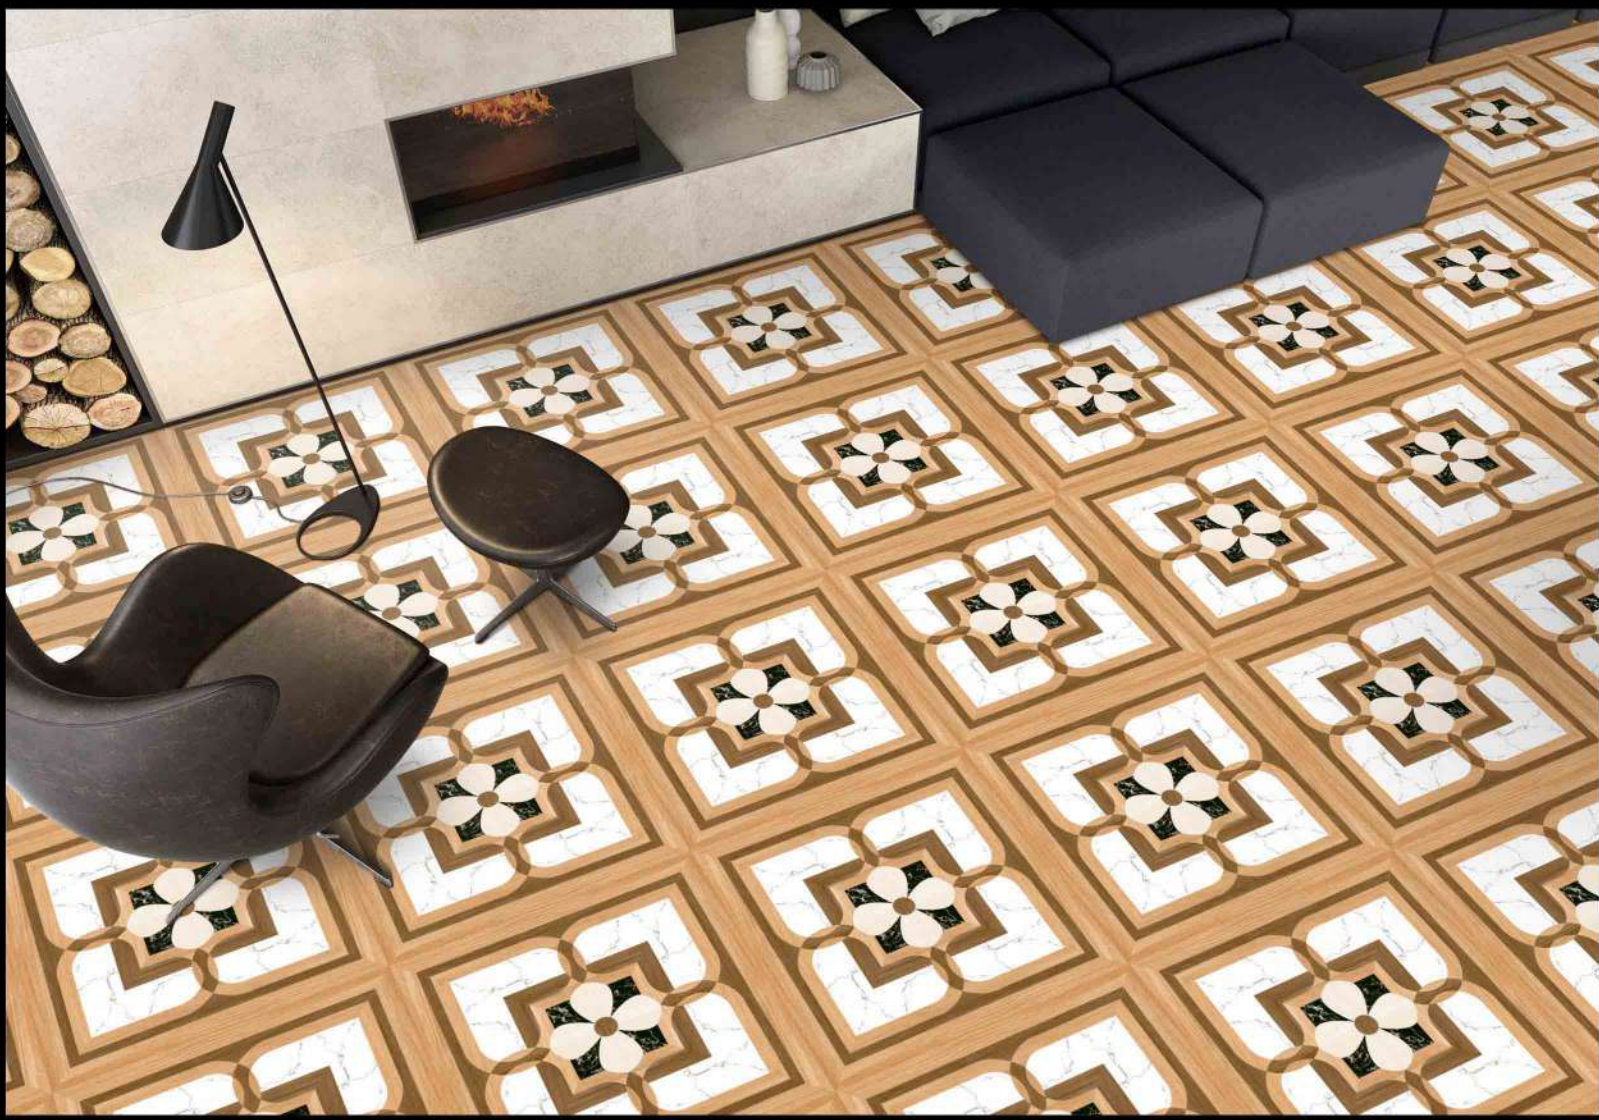

1 FACES

GALICHA SERIES