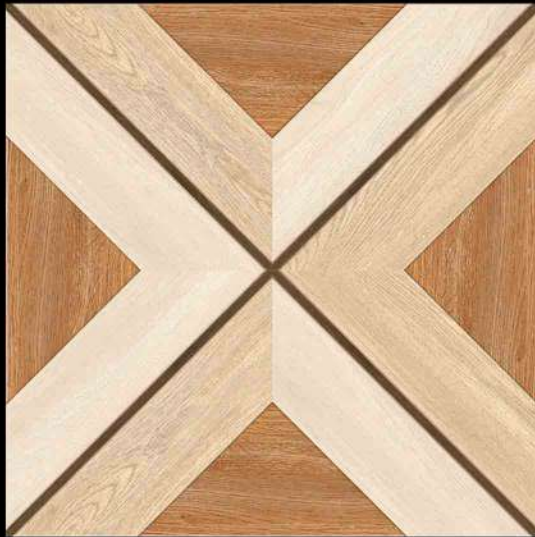

 **PARCOS**
TILES LLP.

1010

1 FACES

GALICHA SERIES

DIGITAL PORCELAIN
600 mm X 600 mm

MATT FINISH

 **PARCOS**
TILES LLP.

1013