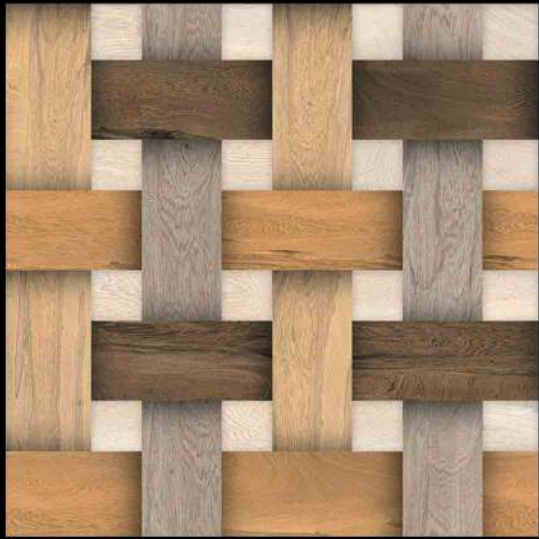

DIGITAL PORCELAIN
600 mm X 600 mm

MATT FINISH

PARCOS
TILES LLP.

1006