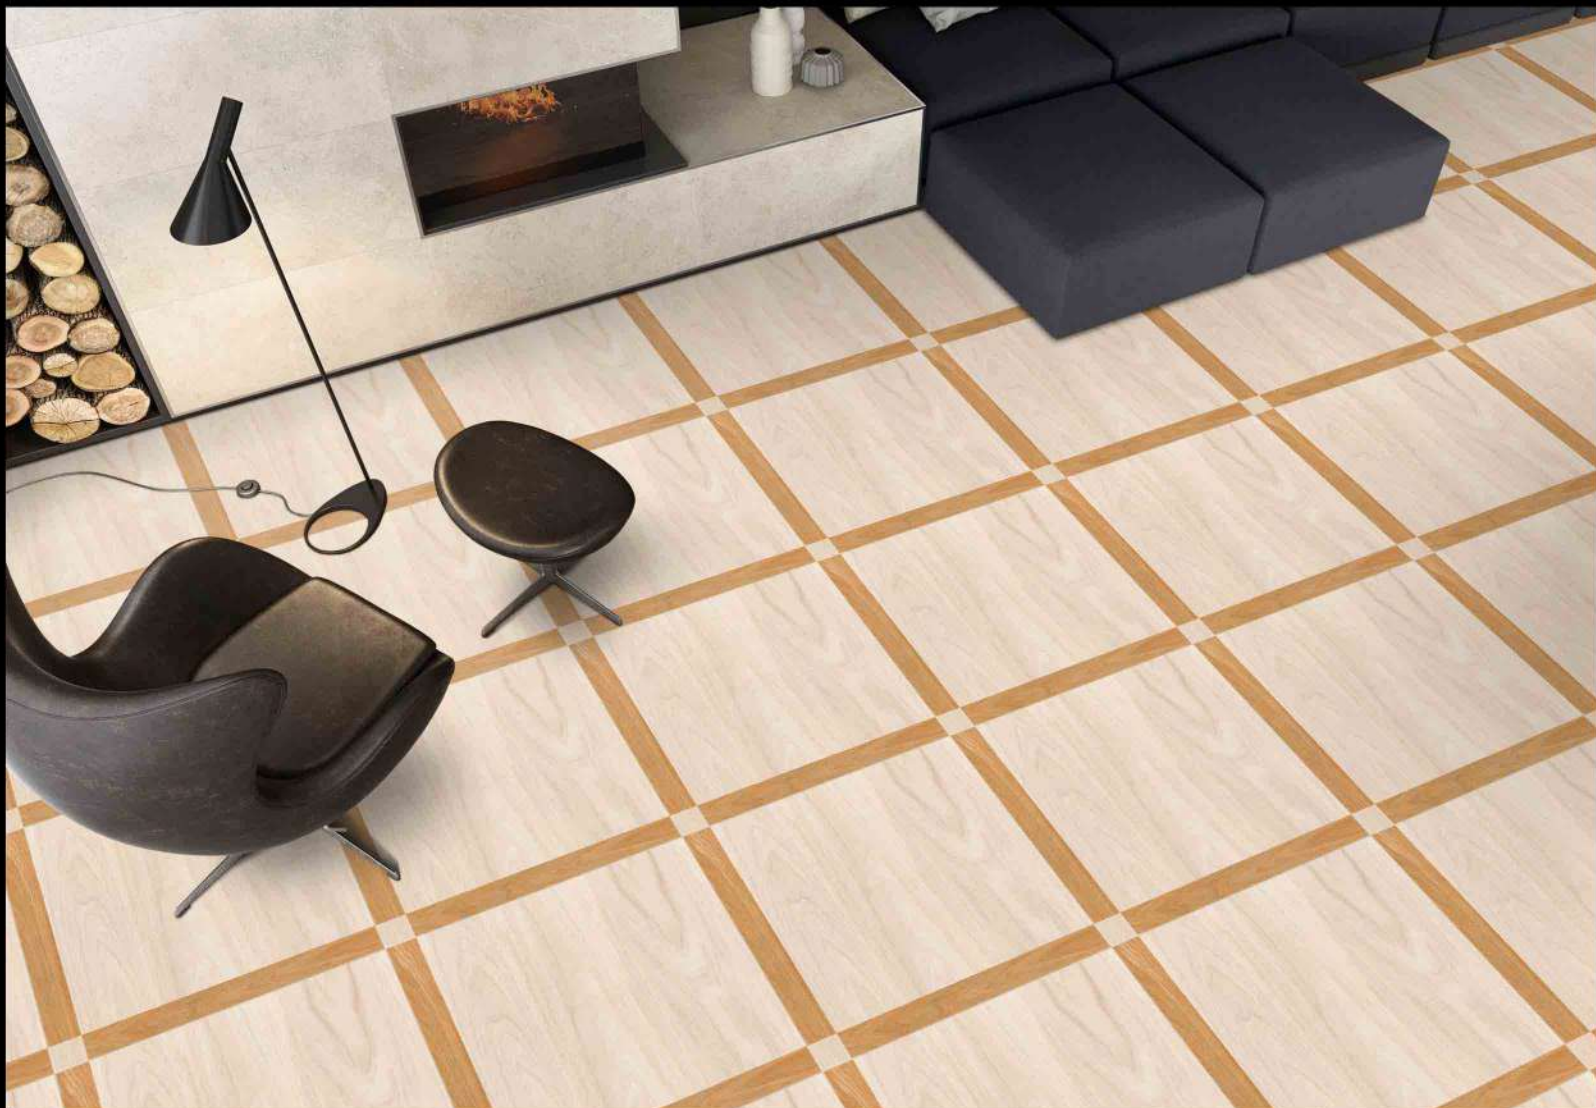

1 FACES

GALICHA SERIES