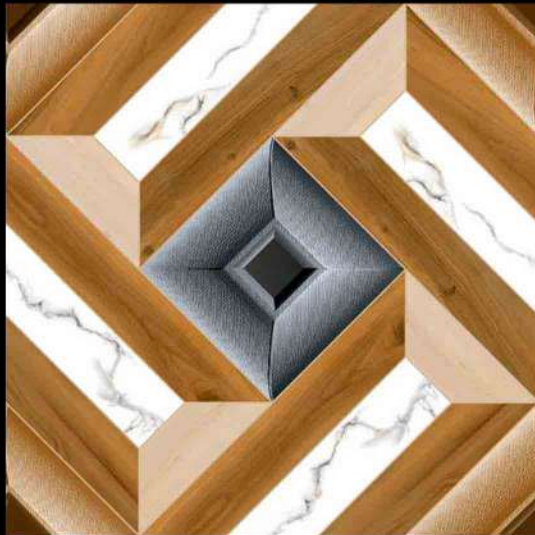

DIGITAL PORCELAIN
600 mm X 600 mm

MATT FINISH

PARCOS
TILES LLP.

1549