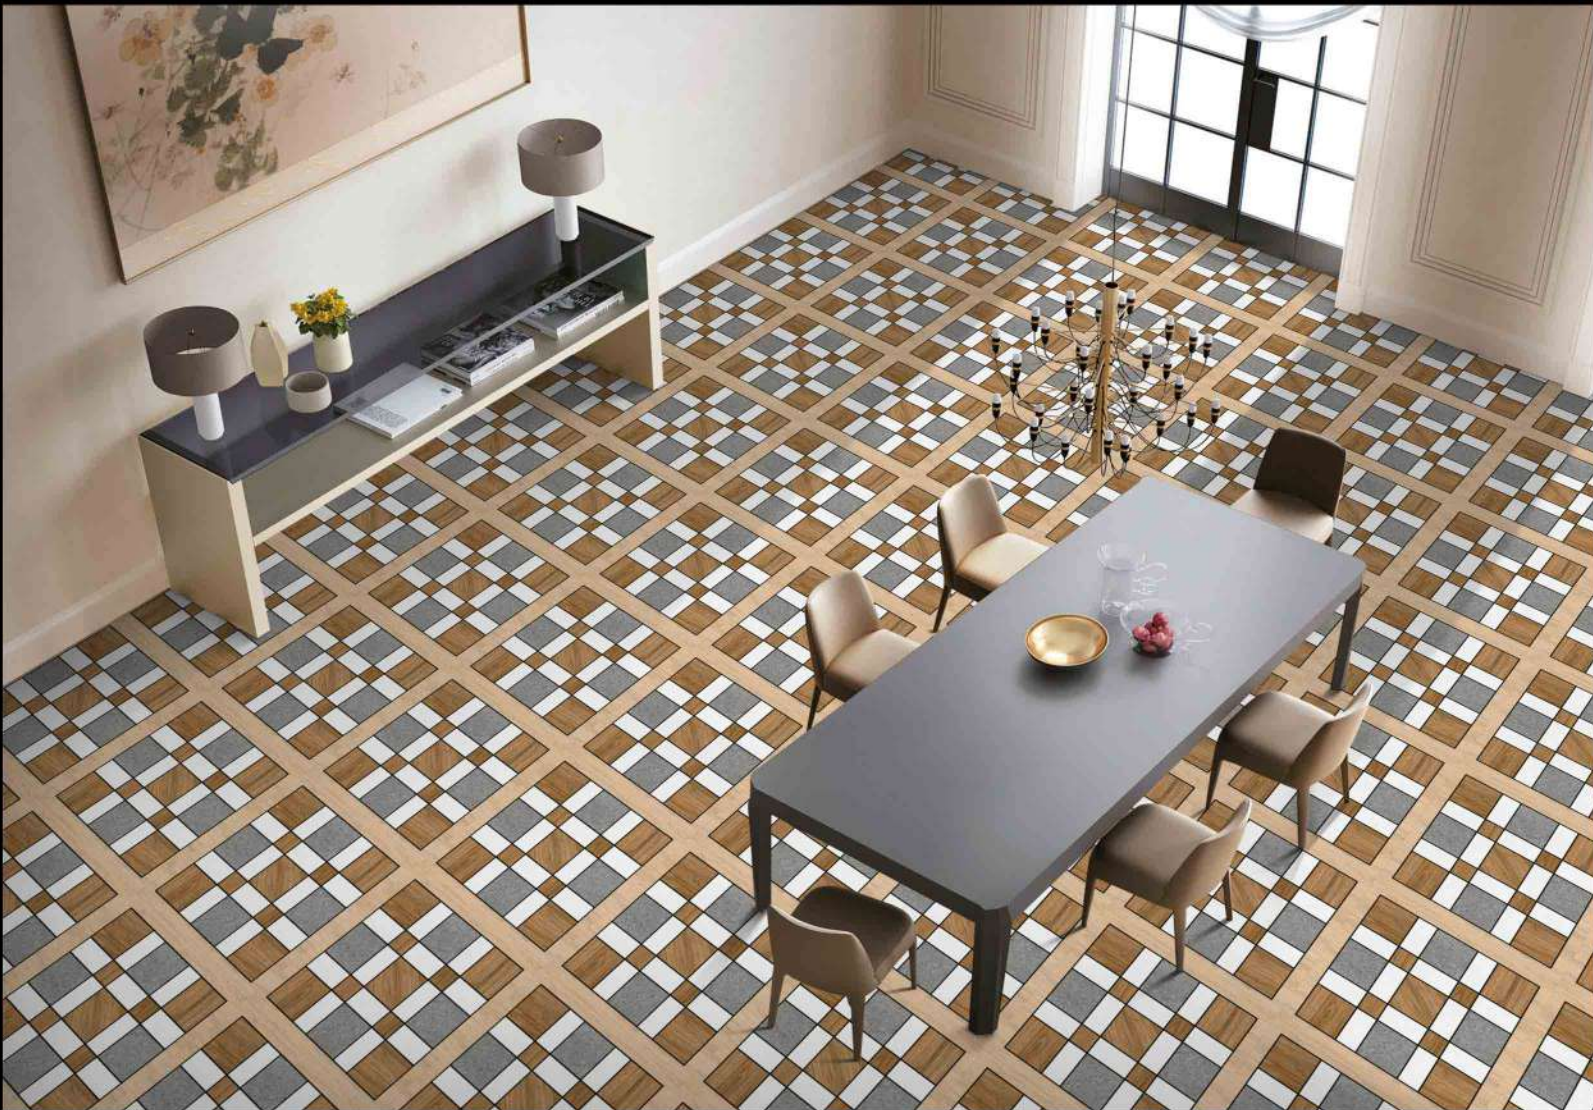

DIGITAL PORCELAIN
600 mm X 600 mm

MATT FINISH

1483

1 FACES

GALICHA SERIES

DIGITAL PORCELAIN
600 mm X 600 mm

MATT FINISH

 **PARCOS**
TILES LLP.