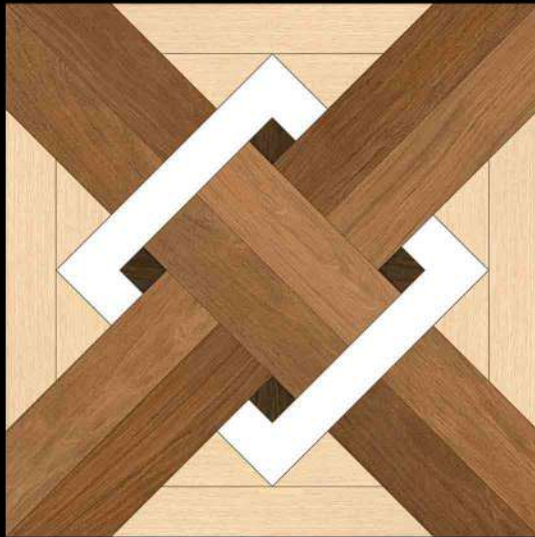

DIGITAL PORCELAIN
600 mm X 600 mm

MATT FINISH

PARCOS
TILES LLP.

1090