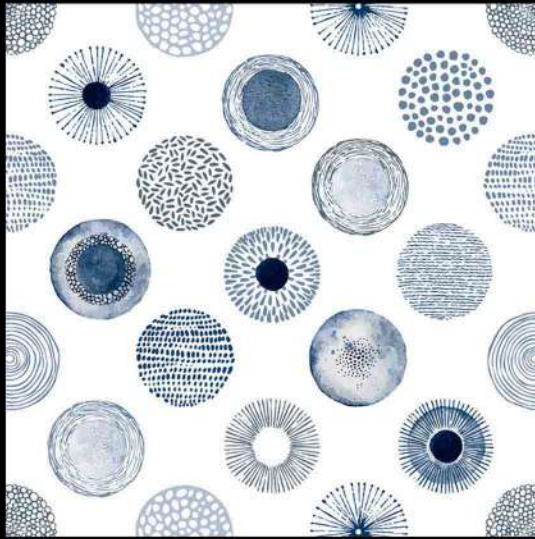

DIGITAL PORCELAIN
600 mm X 600 mm

MATT FINISH

PARCOS
TILES LLP.

1444