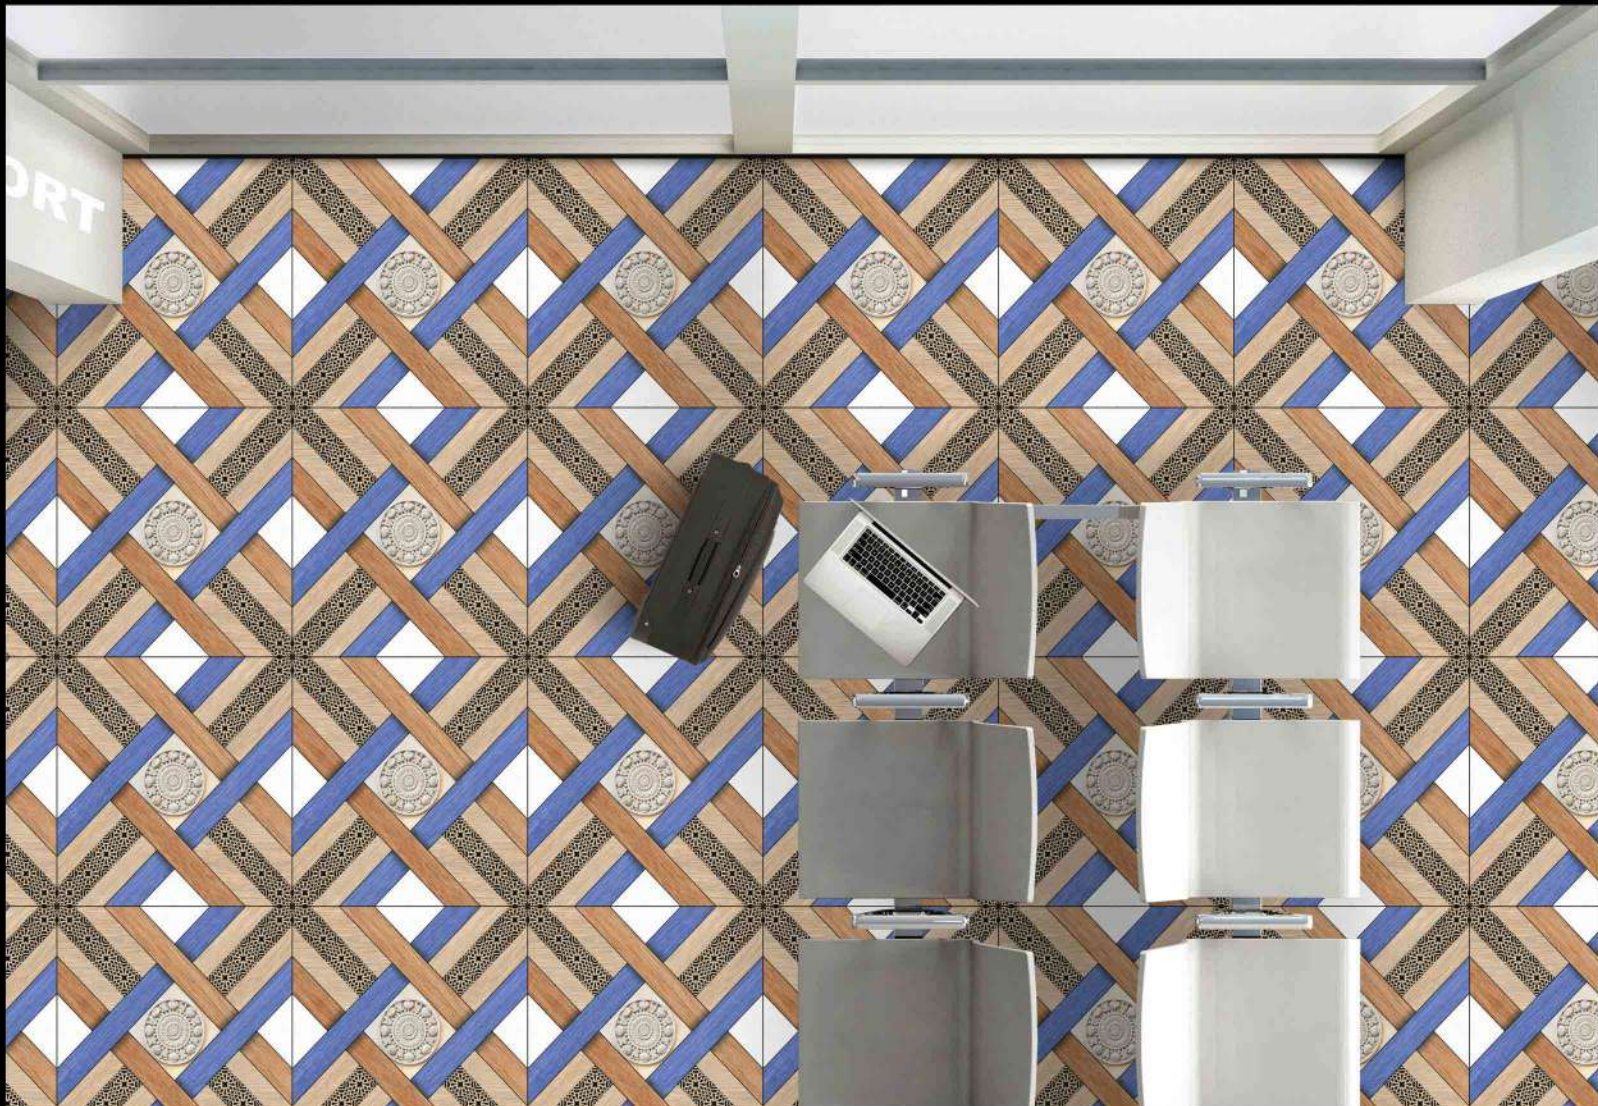

DIGITAL PORCELAIN
600 mm X 600 mm

MATT FINISH

1160

1 FACES

GALICHA SERIES

DIGITAL PORCELAIN
600 mm X 600 mm

MATT FINISH

 **PARCOS**
TILES LLP.