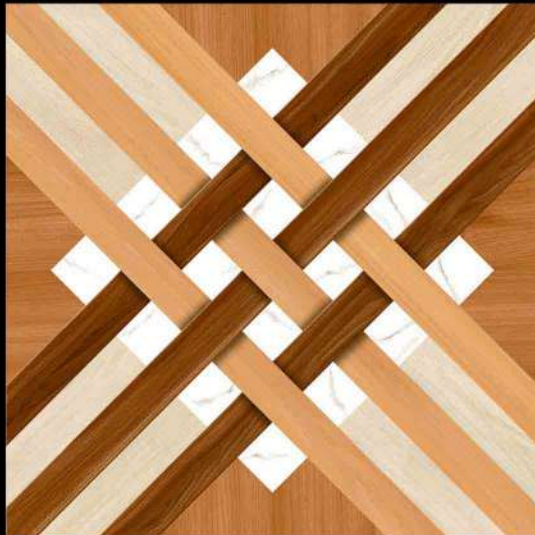

1542

1 FACES

GALICHA SERIES

DIGITAL PORCELAIN
600 mm X 600 mm

MATT FINISH

1543

1 FACES

GALICHA SERIES