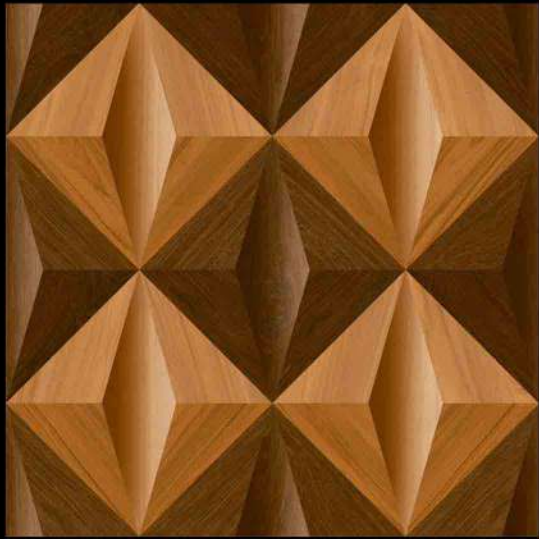

MATT FINISH

1538

1 FACES

GALICHA SERIES

DIGITAL PORCELAIN
600 mm X 600 mm

MATT FINISH

1540

1 FACES