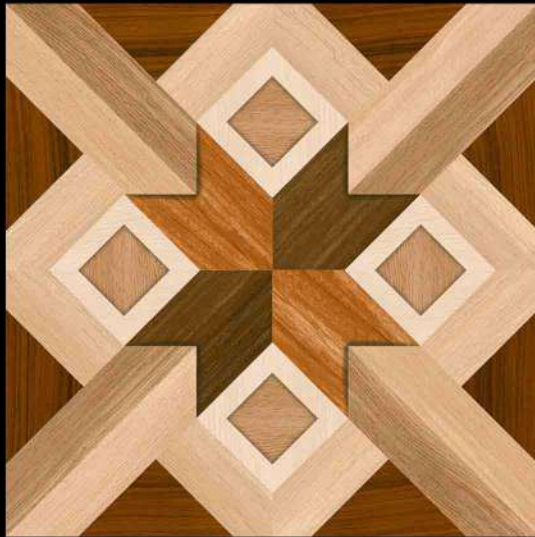

DIGITAL PORCELAIN
600 mm X 600 mm

MATT FINISH

PARCOS
TILES LLP.

1489