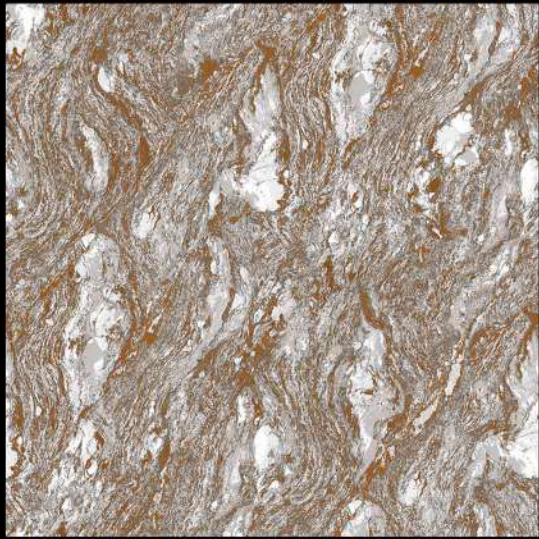

DIGITAL PORCELAIN
600 mm X 600 mm

MATT FINISH

PARCOS
TILES LLP.

1677