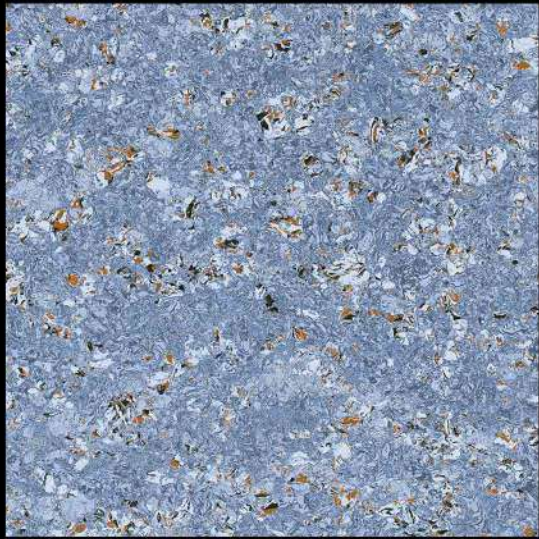

DOUBLE CHARGE SERIES

DIGITAL PORCELAIN
600 mm X 600 mm

MATT FINISH

PARCOS
TILES LLP.

1680

1 FACES

DOUBLE CHARGE SERIES

DIGITAL PORCELAIN
600 mm X 600 mm