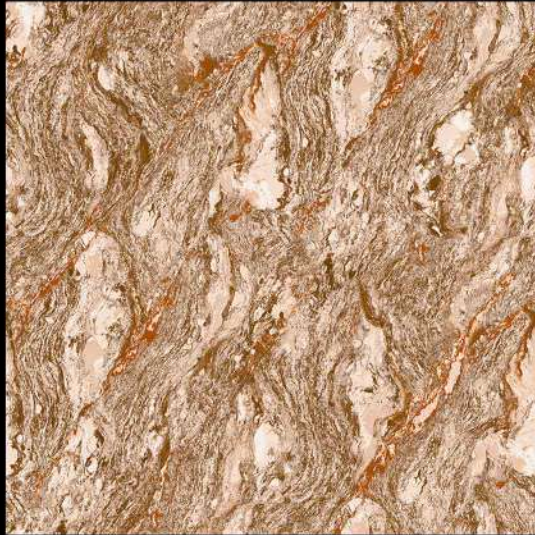

DOUBLE CHARGE SERIES

DIGITAL PORCELAIN
600 mm X 600 mm

MATT FINISH

 **PARCOS**
TILES LLP.

1676

1 FACES

DOUBLE CHARGE SERIES

DIGITAL PORCELAIN
600 mm X 600 mm