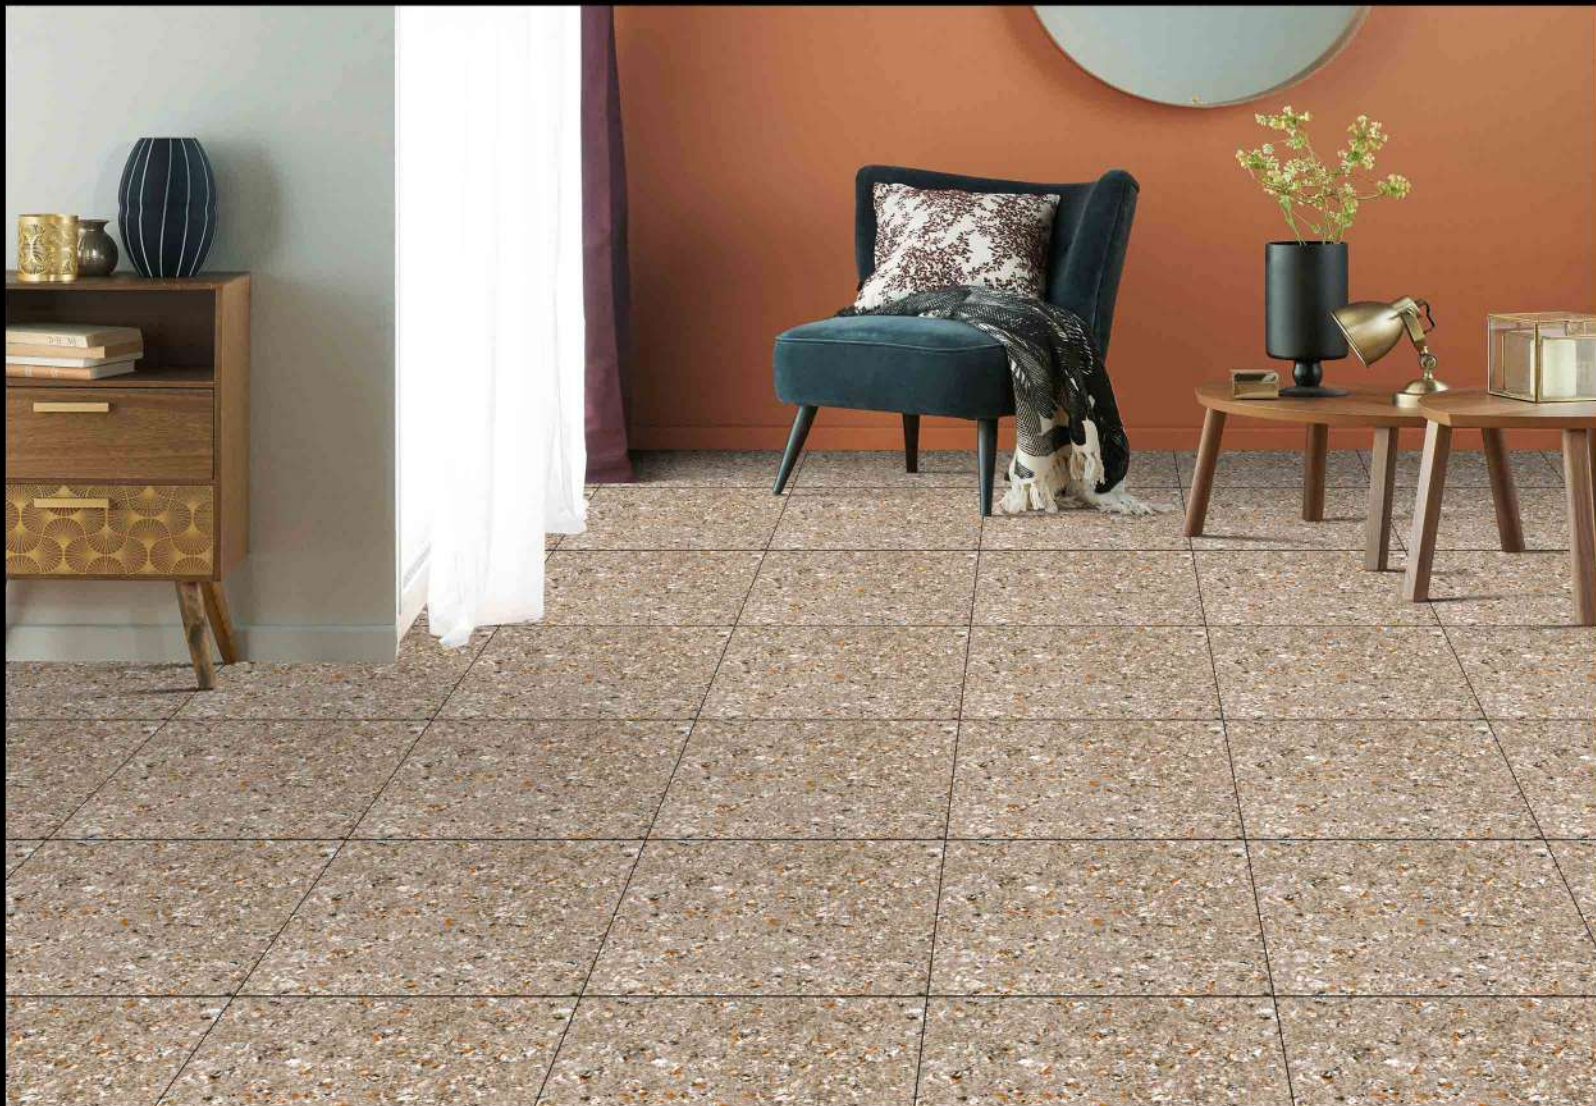

MATT FINISH

 **PARCOS**
TILES LLP.

1681

1 FACES

DOUBLE CHARGE SERIES

DIGITAL PORCELAIN
600 mm X 600 mm

MATT FINISH

**PARCOS**
TILES LLP.