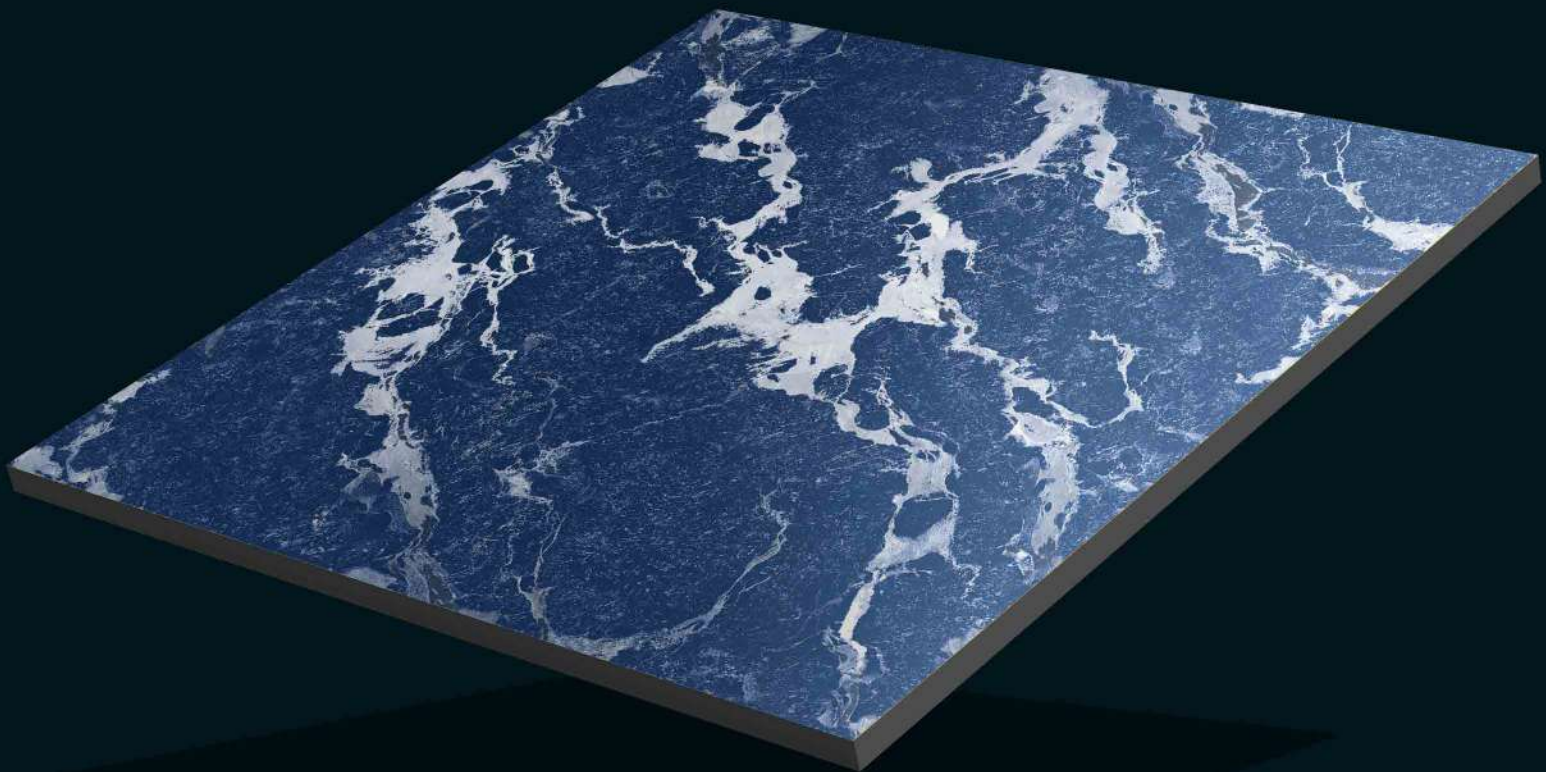

600x600mm
Porcelain
Carving Finish