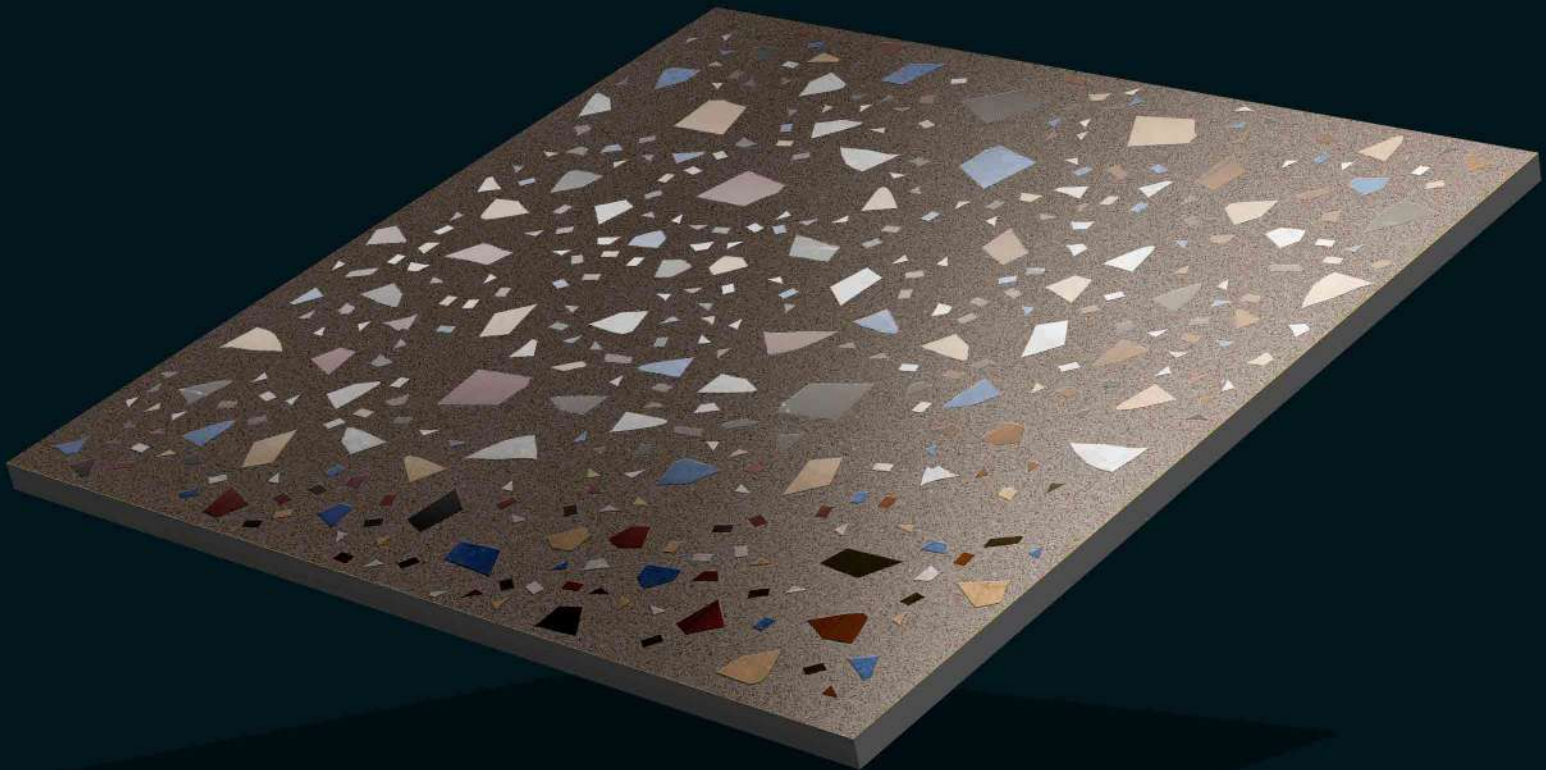

600x600mm
Porcelain
Carving Finish

Terrazo Beige

600x600mm
Porcelain
Carving Finish

Terrazo Grey

600x600mm
Porcelain
Carving Finish

Terrazo Natural

600x600mm
Porcelain
Carving Finish

Terrazo Silver

600x600mm
Porcelain
Carving Finish

Terrazo White

600x600mm
Porcelain

Timber Wood Beige

600x600mm
Porcelain

Timber Wood Crema

600x600mm
Porcelain

Timber Wood Grey