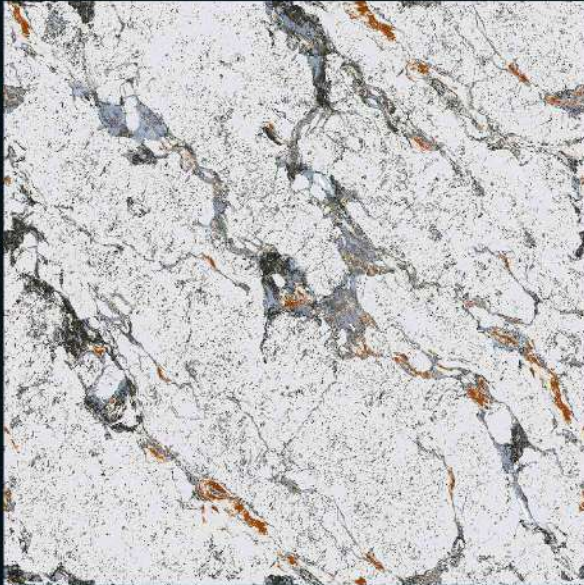

600x600mm
Porcelain

Romano Ivory

600x600mm
Porcelain

Romano Nero

600x600mm
Porcelain

Romano White

600x600mm
Porcelain

SPARKLE ASH