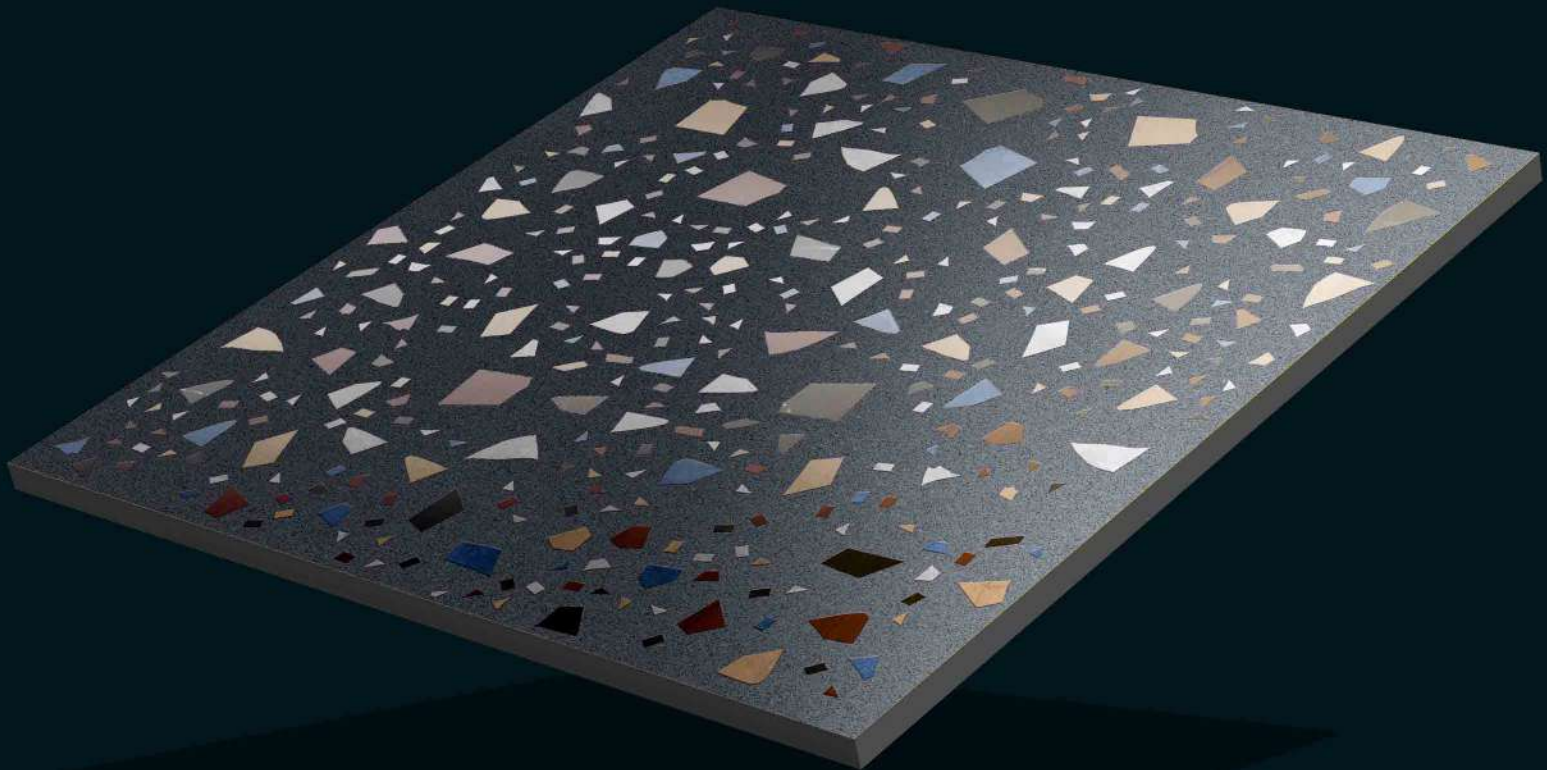

600x600mm
Porcelain
Carving Finish

Terrazo Beige

600x600mm
Porcelain
Carving Finish

Terrazo Grey

600x600mm
Porcelain
Carving Finish

Terrazo Natural

600x600mm
Porcelain
Carving Finish

Terrazo Silver

600x600mm
Porcelain
Carving Finish

Terrazo White

600x600mm
Porcelain

Timber Wood Beige

600x600mm
Porcelain

Timber Wood Crema

600x600mm
Porcelain

Timber Wood Grey