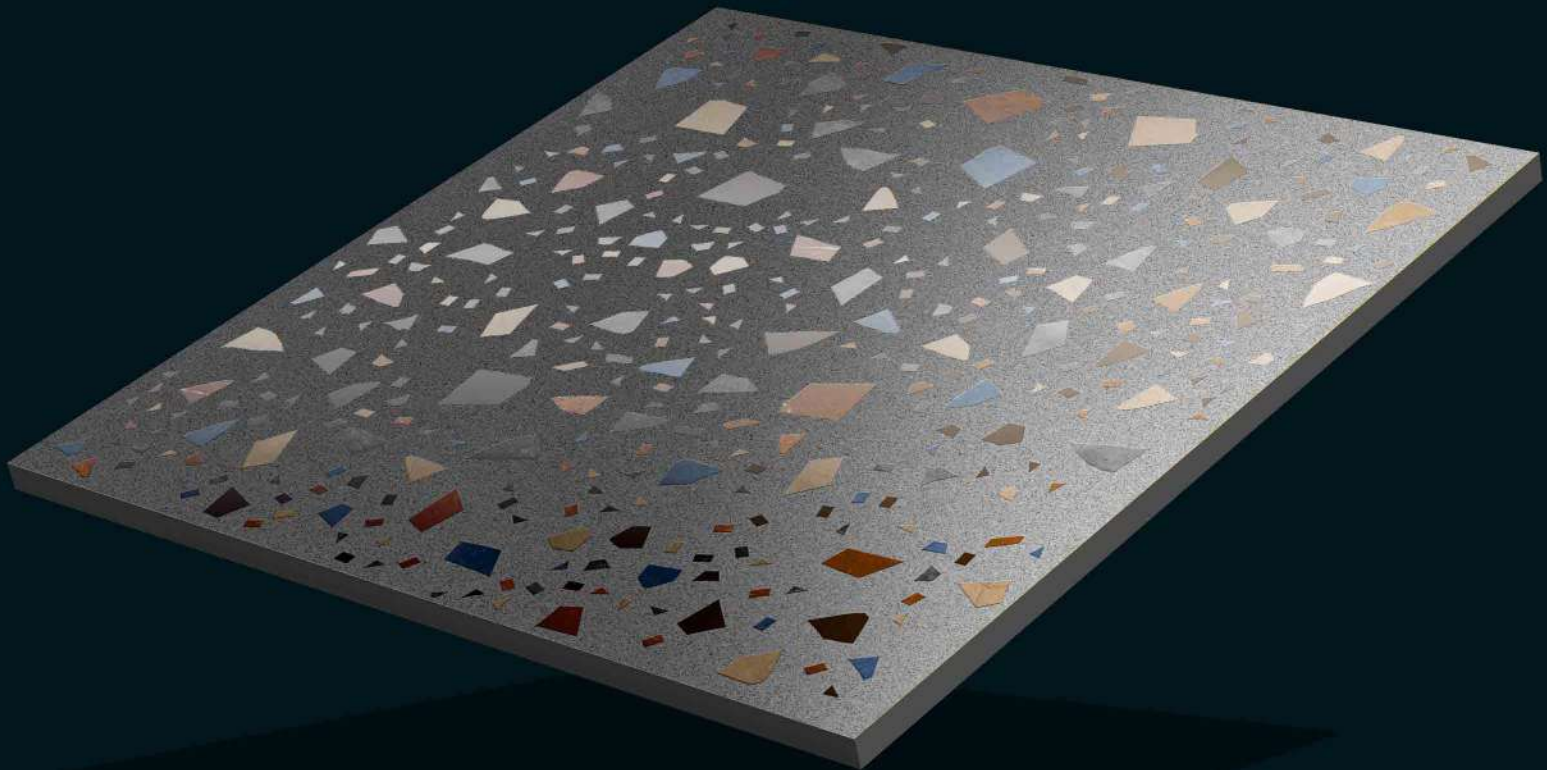

600x600mm
Porcelain
Carving Finish

Terrazo Beige

600x600mm
Porcelain
Carving Finish

Terrazo Grey

600x600mm
Porcelain
Carving Finish

Terrazo Natural

600x600mm
Porcelain
Carving Finish

Terrazo Silver

600x600mm
Porcelain
Carving Finish

Terrazo White

600x600mm
Porcelain

Timber Wood Beige

600x600mm
Porcelain

Timber Wood Crema

600x600mm
Porcelain

Timber Wood Grey