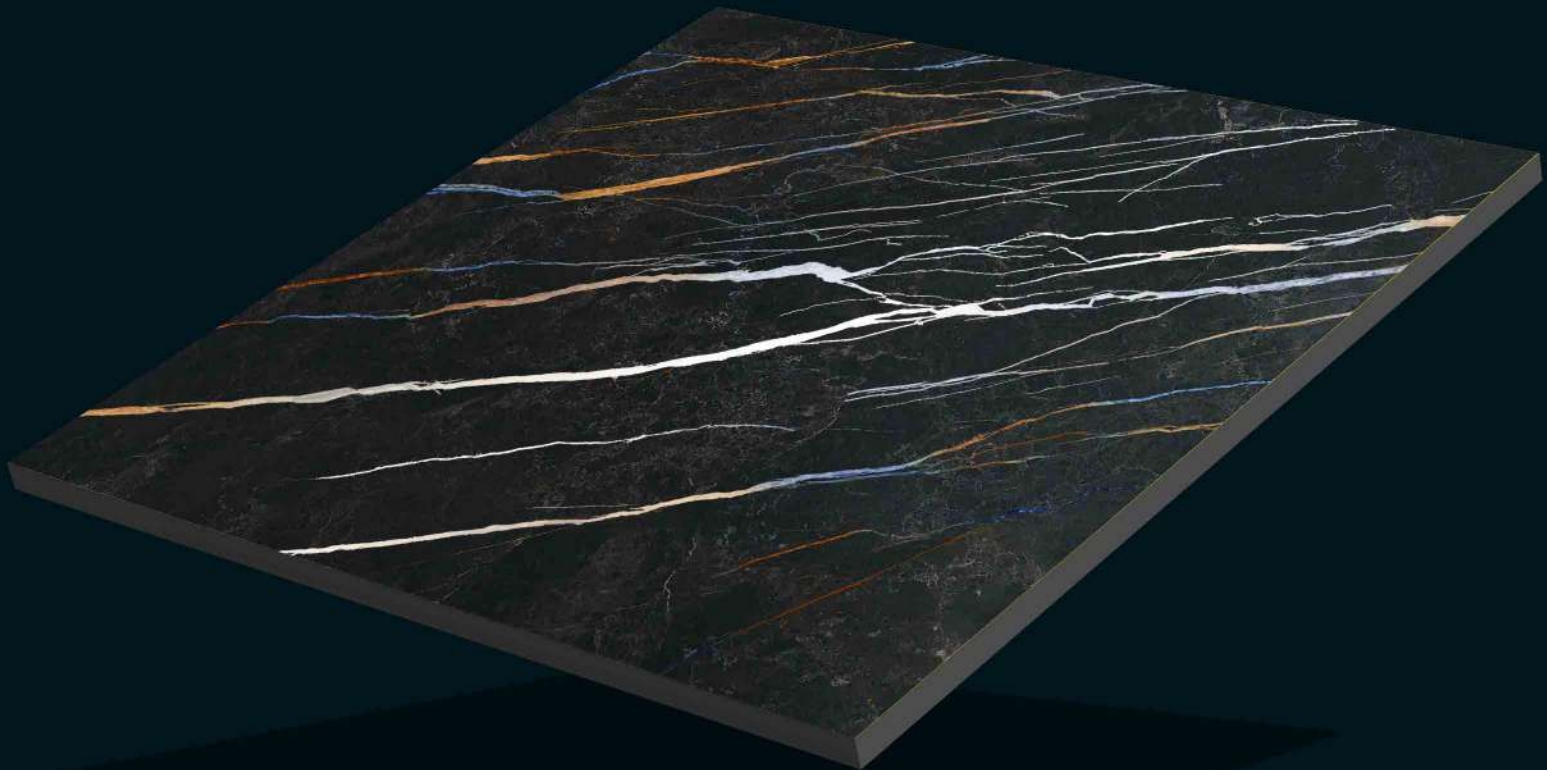

600x600mm
Porcelain

Romano Ivory

600x600mm
Porcelain

Romano Nero

600x600mm
Porcelain

Romano White

600x600mm
Porcelain

SPARKLE ASH