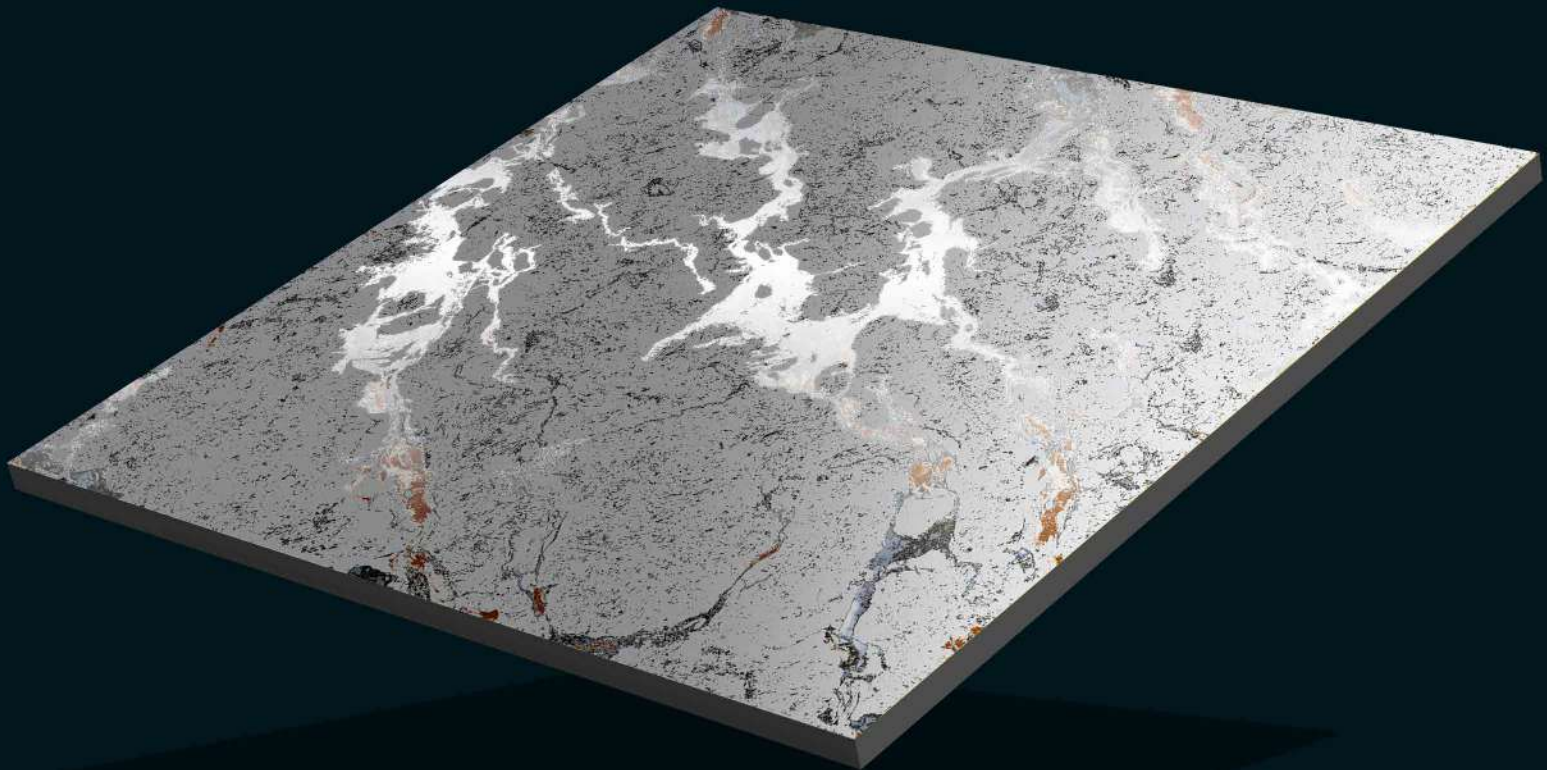

600x600mm
Porcelain

Romano Ivory

600x600mm
Porcelain

Romano Nero

600x600mm
Porcelain

Romano White

600x600mm
Porcelain

SPARKLE ASH