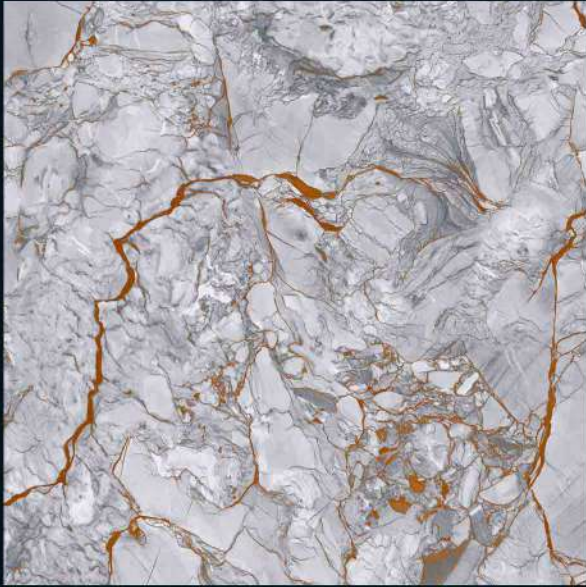

600x600mm
Porcelain

NEO ASH