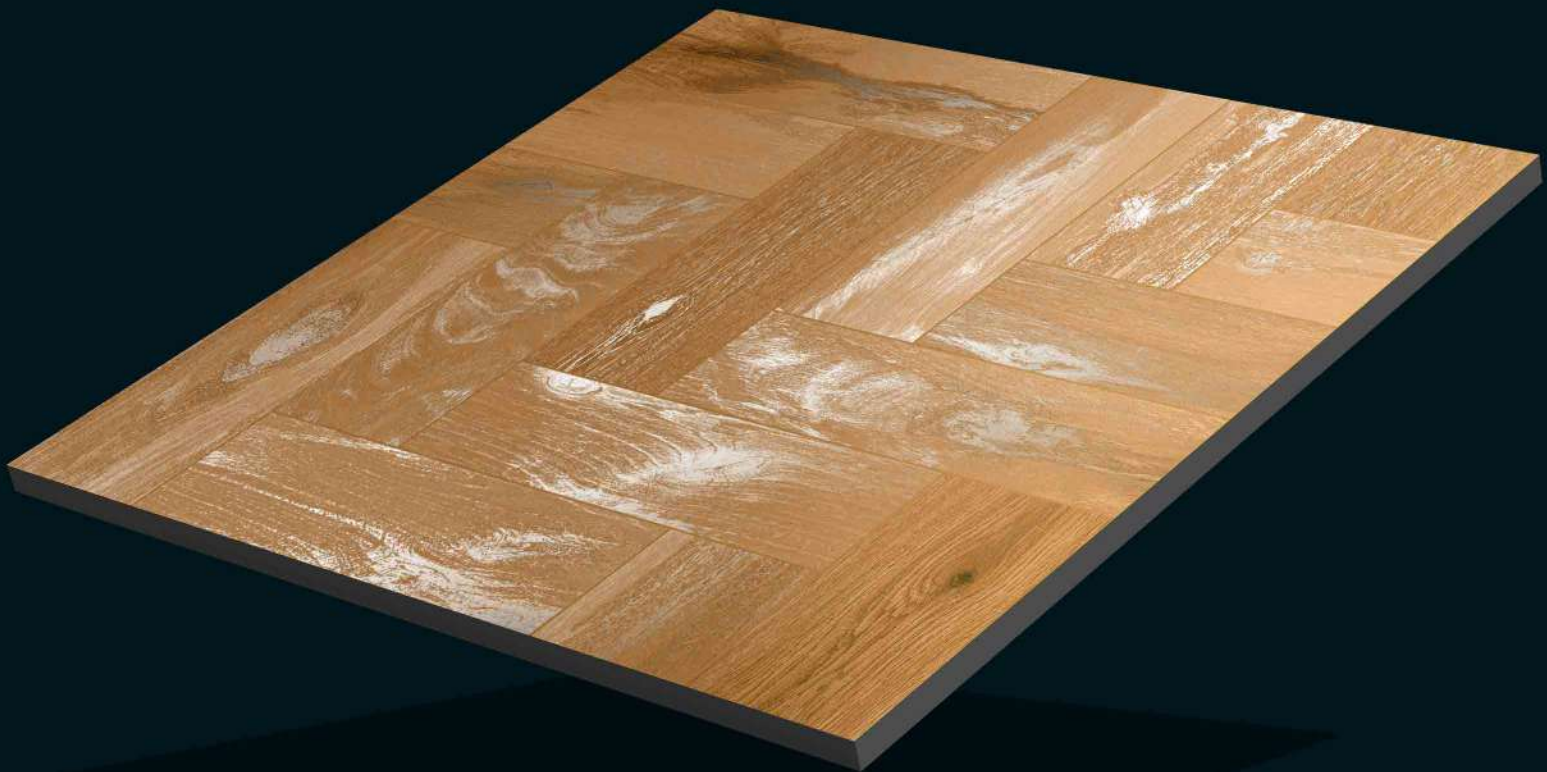

600x600mm
Porcelain
Carving Finish

Sparkle Silver

600x600mm
Porcelain
Carving Finish

Sparkle Smoke

600x600mm
Porcelain
Carving Finish

Sparkle White

600x600mm
Porcelain
Carving Finish

TEAK WOOD-1