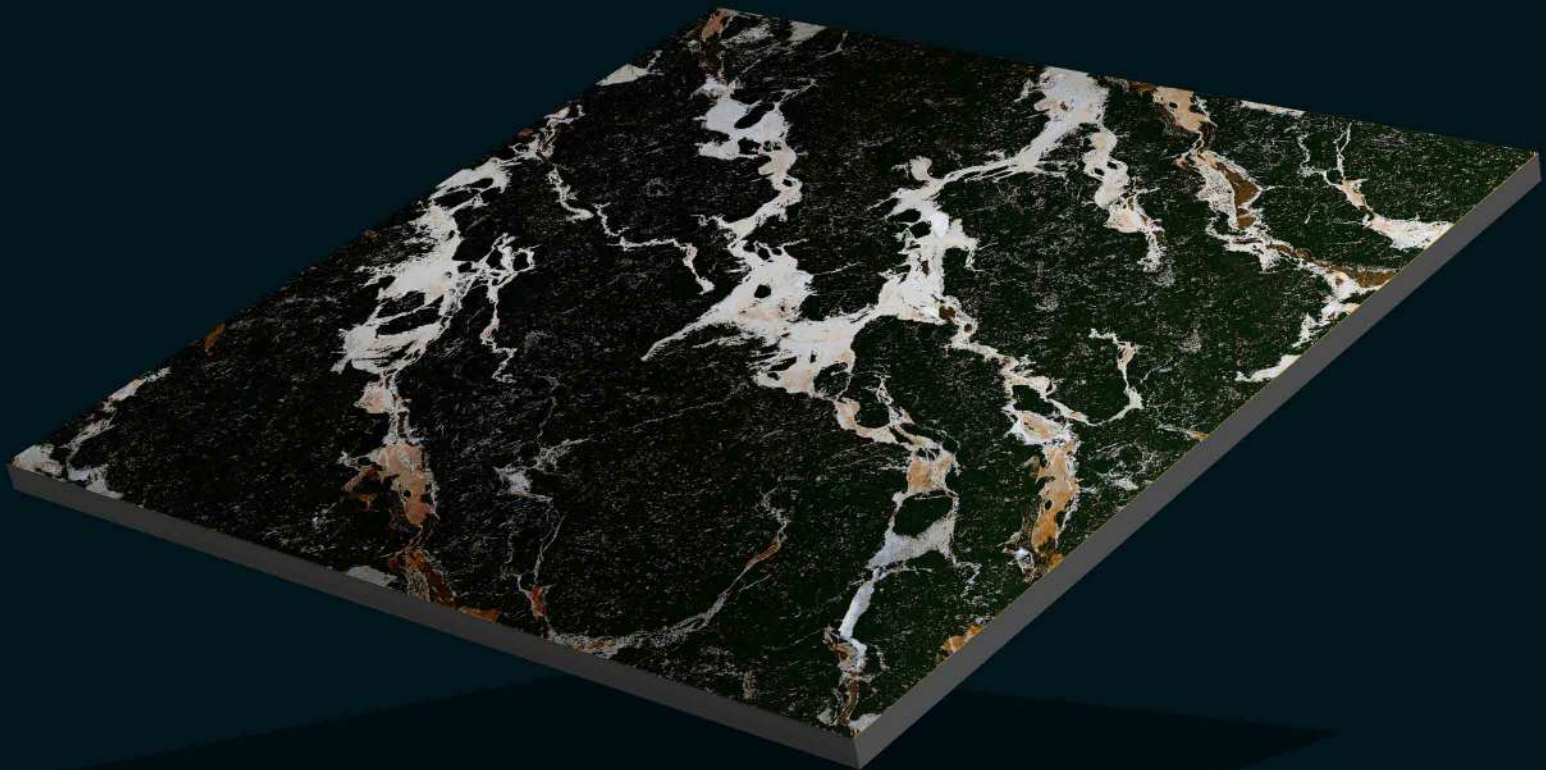

600x600mm
Porcelain

SPARKLE NATURAL

600x600mm
Porcelain
Carving Finish

Sparkle Black

600x600mm
Porcelain
Carving Finish

Sparkle Beige

600x600mm
Porcelain
Carving Finish

Sparkle Bianco