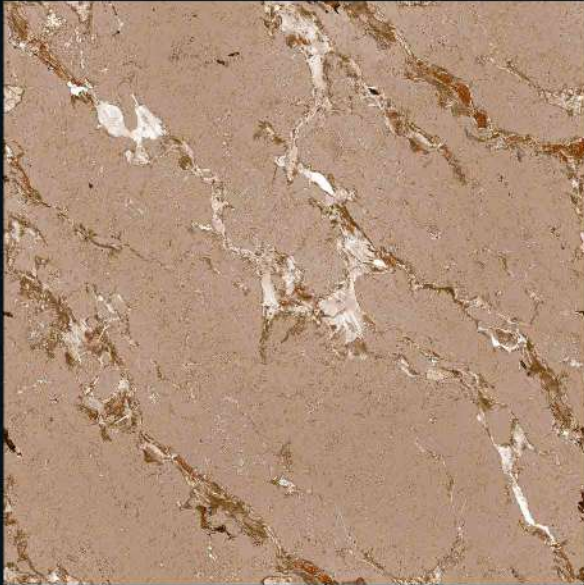

600x600mm
Porcelain
Carving Finish

Sparkle Brown