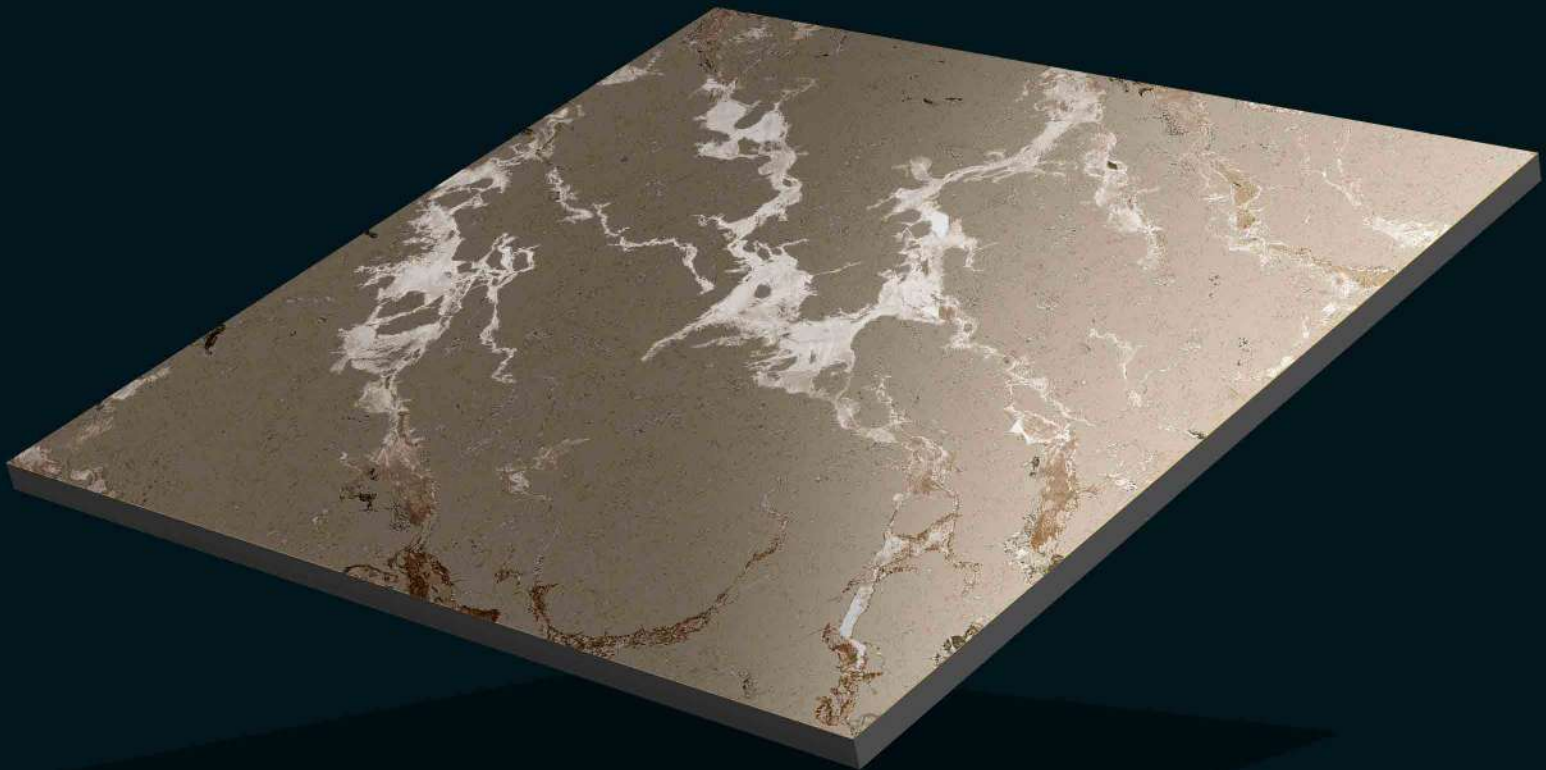

600x600mm
Porcelain

SPARKLE NATURAL

600x600mm
Porcelain
Carving Finish

Sparkle Black

600x600mm
Porcelain
Carving Finish

Sparkle Beige

600x600mm
Porcelain
Carving Finish

Sparkle Bianco