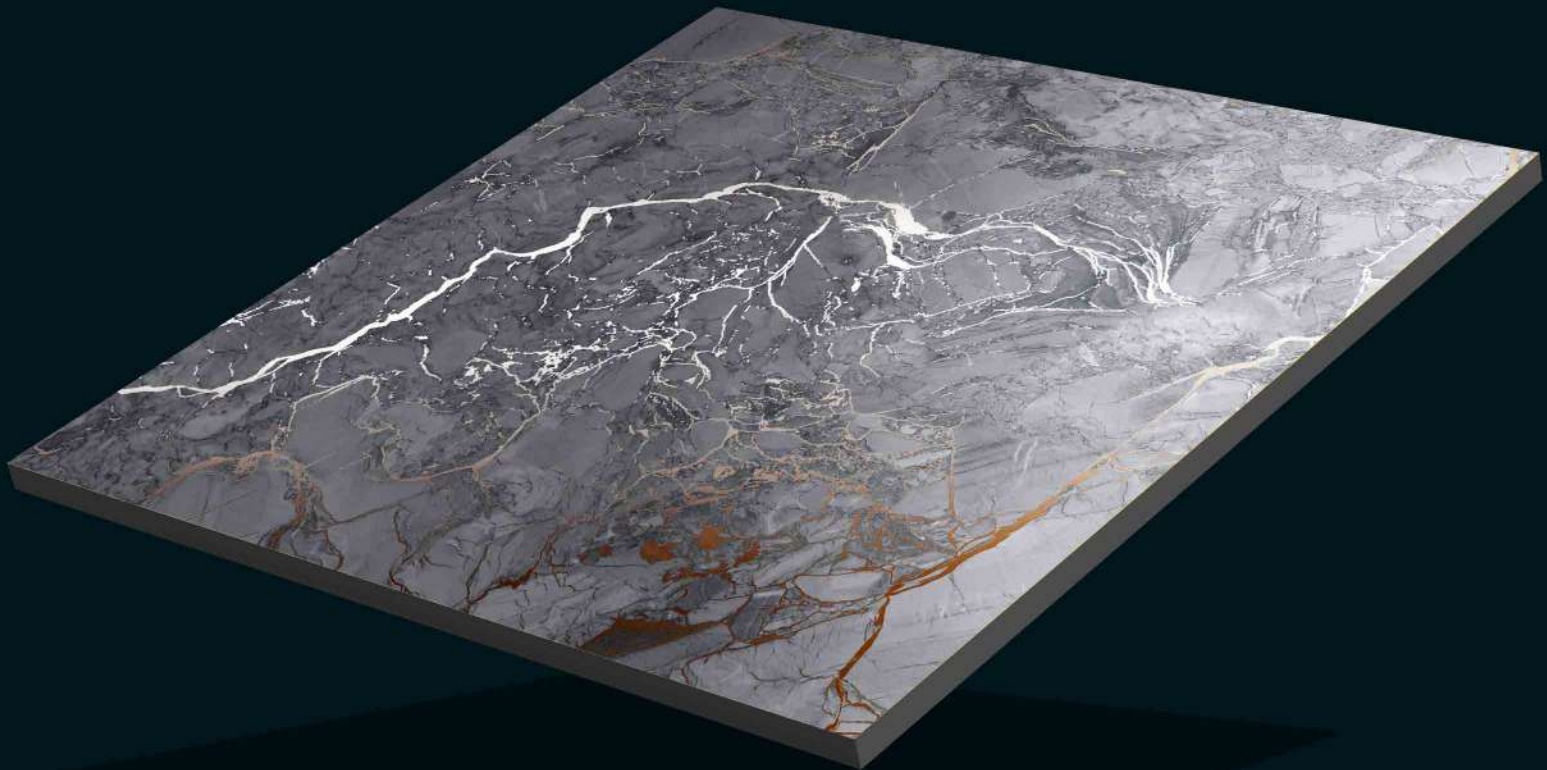

600x600mm
Porcelain
Carving Finish

MAPLE WOOD-5

600x600mm
Porcelain

NEO ASH

600x600mm
Porcelain

NEO BIANCO

600x600mm
Porcelain

NEO BLACK