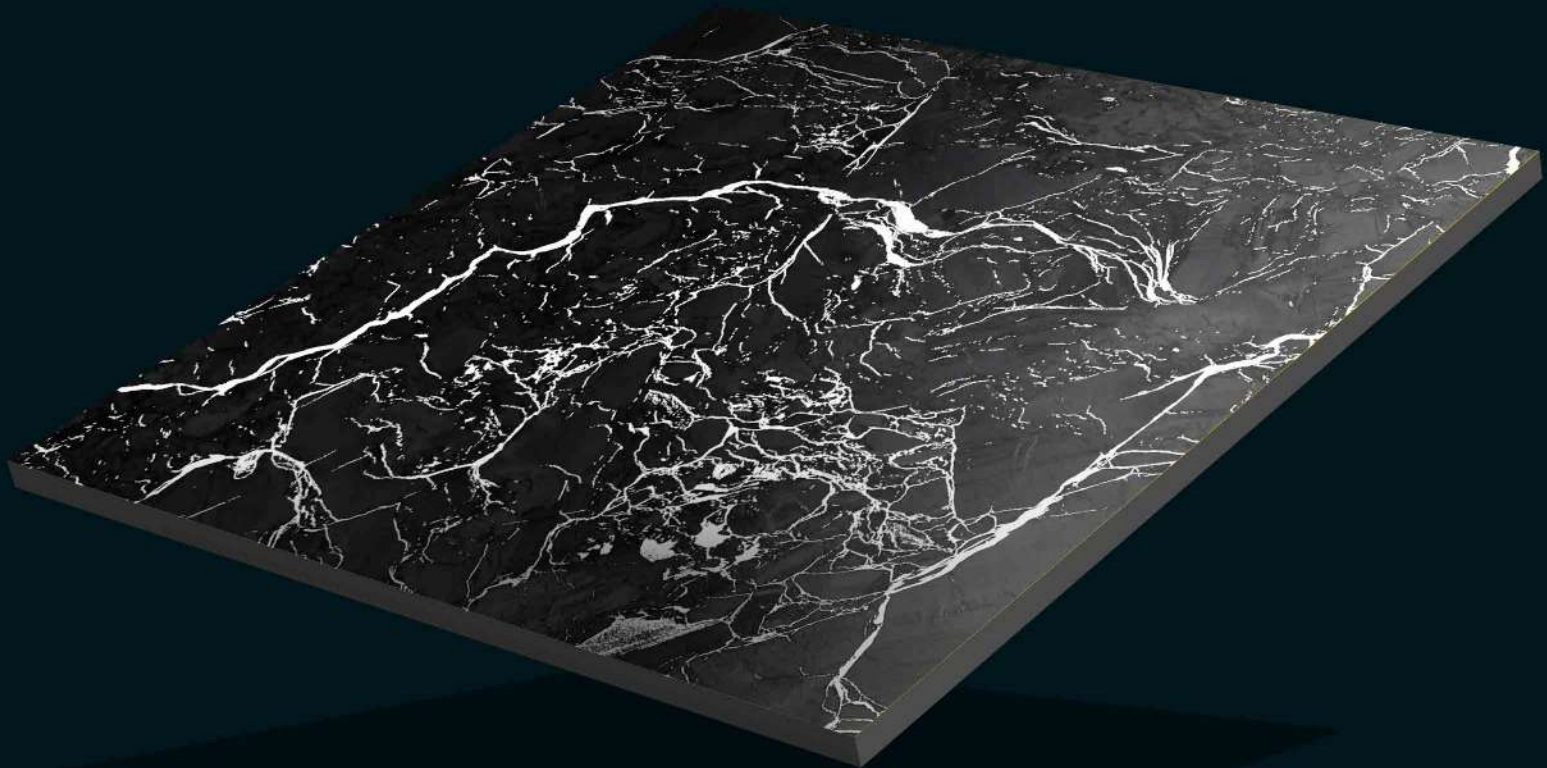

600x600mm
Porcelain
Carving Finish

MAPLE WOOD-5

600x600mm
Porcelain

NEO ASH

600x600mm
Porcelain

NEO BIANCO

600x600mm
Porcelain

NEO BLACK