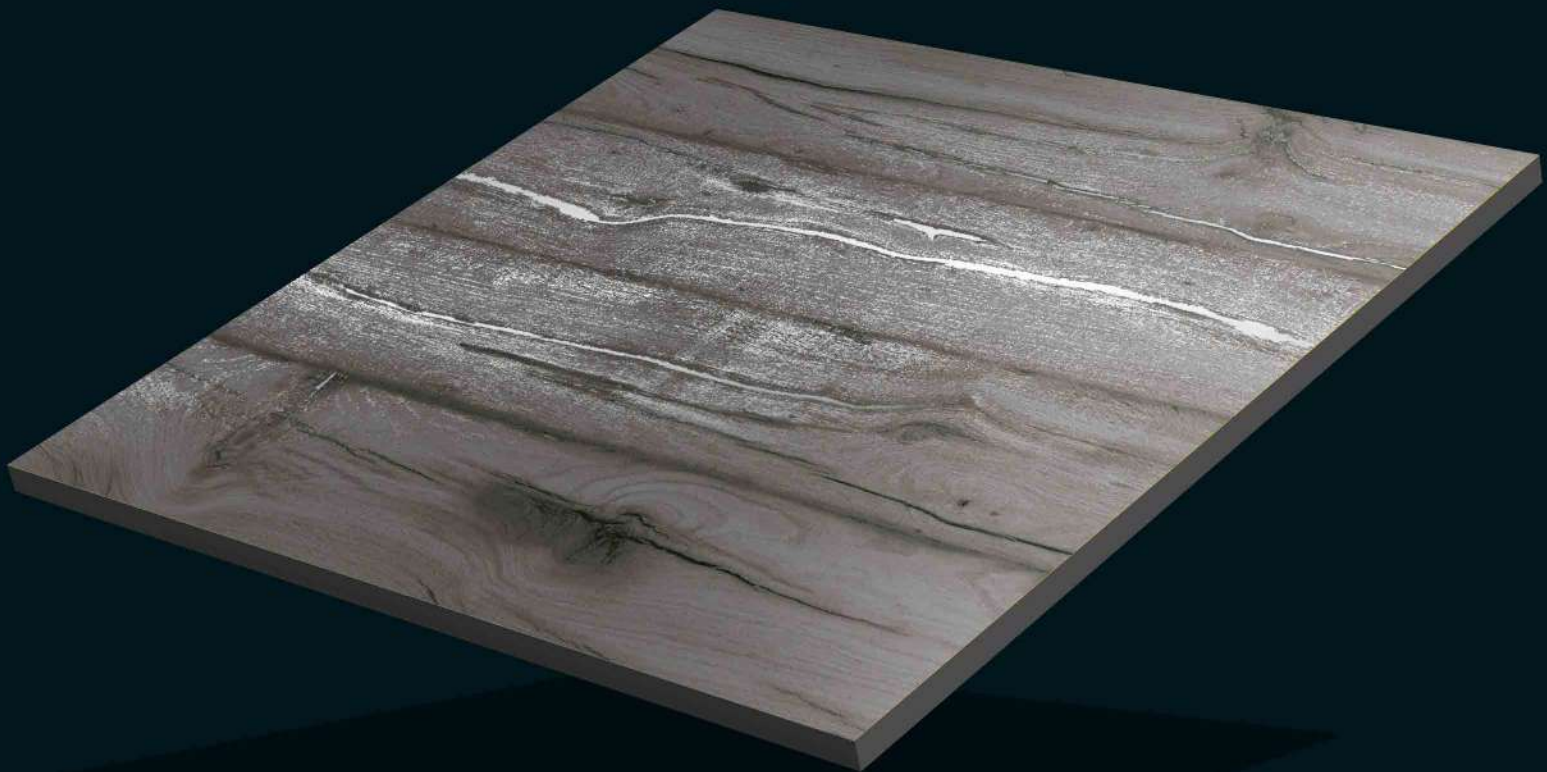

600x600mm
Porcelain
Carving Finish

Terrazo White

600x600mm
Porcelain

Timber Wood Beige

600x600mm
Porcelain

Timber Wood Crema

600x600mm
Porcelain

Timber Wood Grey