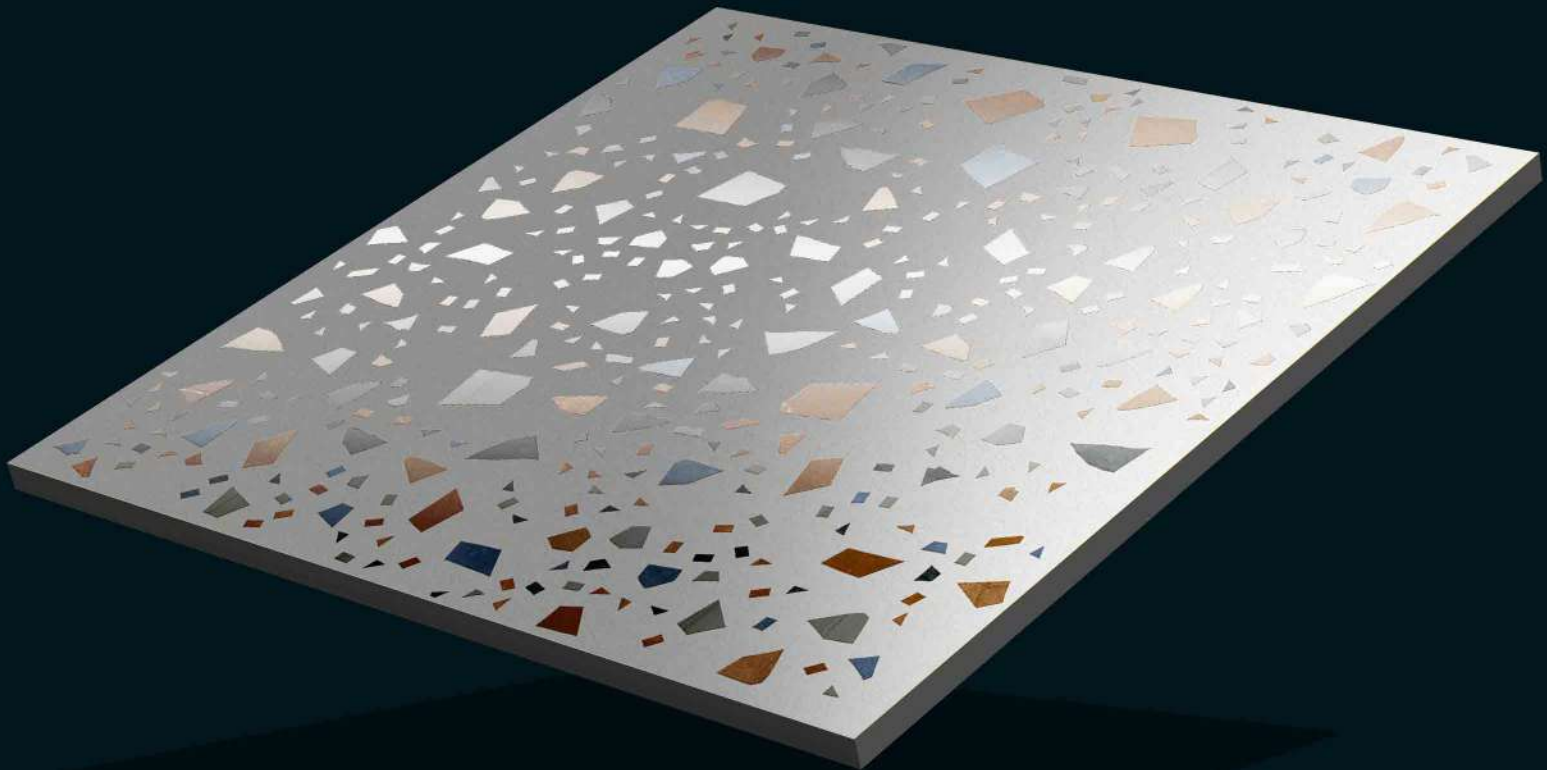

600x600mm
Porcelain
Carving Finish

Terrazo Beige

600x600mm
Porcelain
Carving Finish

Terrazo Grey

600x600mm
Porcelain
Carving Finish

Terrazo Natural

600x600mm
Porcelain
Carving Finish

Terrazo Silver

600x600mm
Porcelain
Carving Finish

Terrazo White

600x600mm
Porcelain

Timber Wood Beige

600x600mm
Porcelain

Timber Wood Crema

600x600mm
Porcelain

Timber Wood Grey