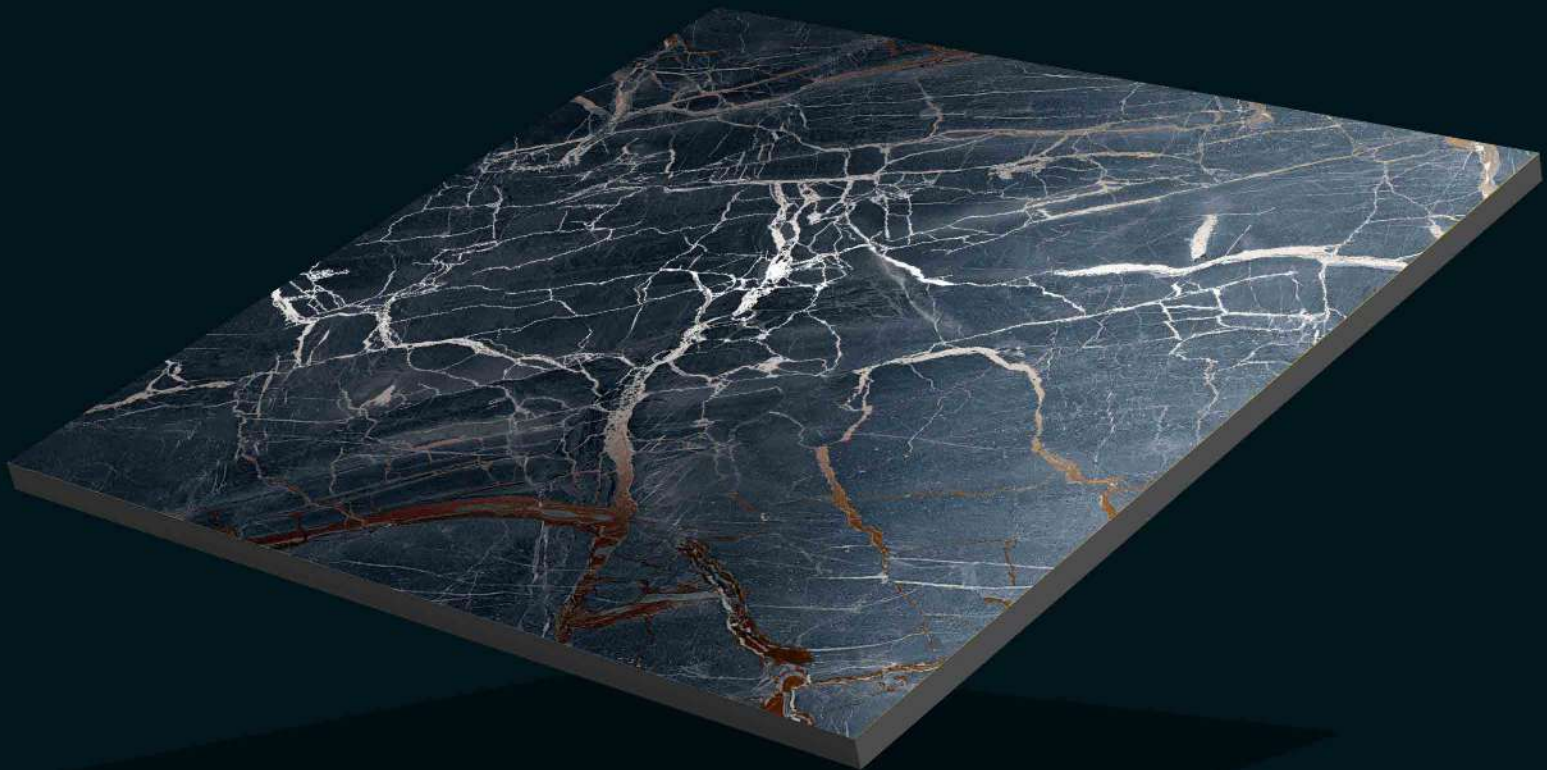

600x600mm
Porcelain
Carving Finish