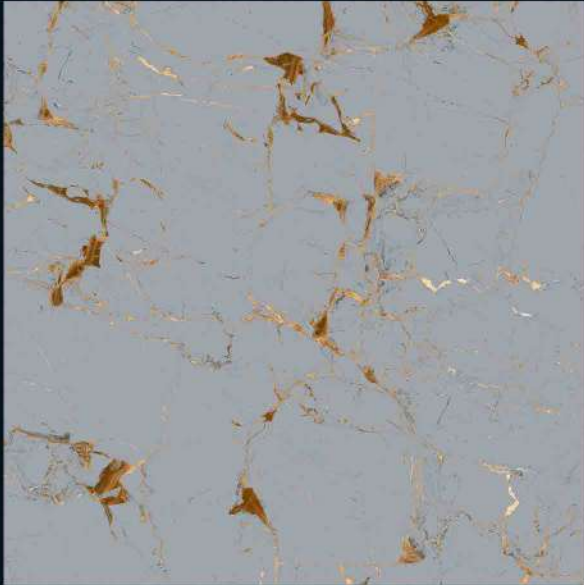

600x600mm
Porcelain
Carving Finish

Cosmic Ash