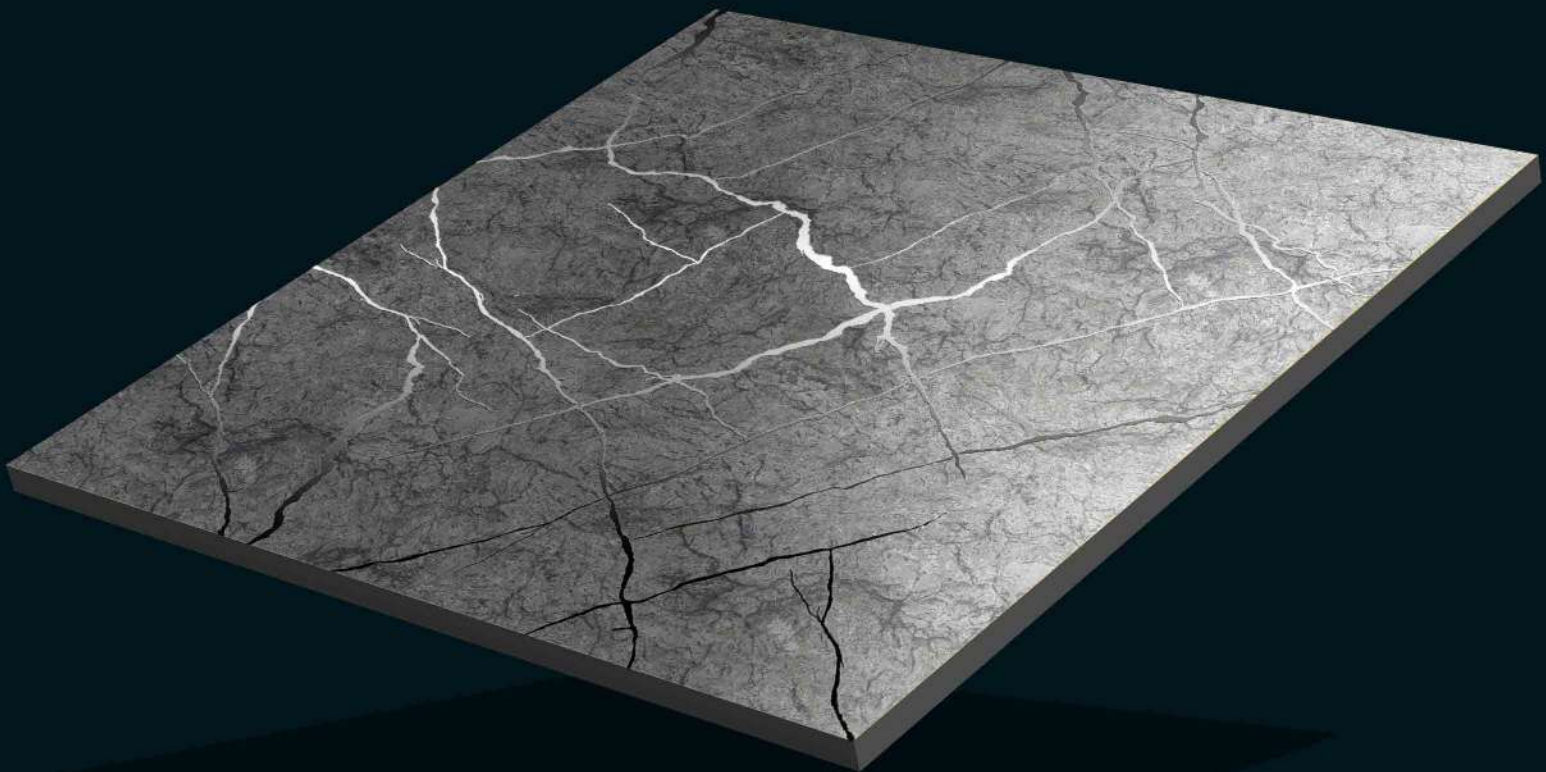

**Aleut White**

600x600mm  
Porcelain

**Amazing Blue**

600x600mm  
Porcelain

**Amazing Pearl**

600x600mm  
Porcelain  
Carving Finish

**Amazing Ash**

600x600mm  
Porcelain  
Carving Finish