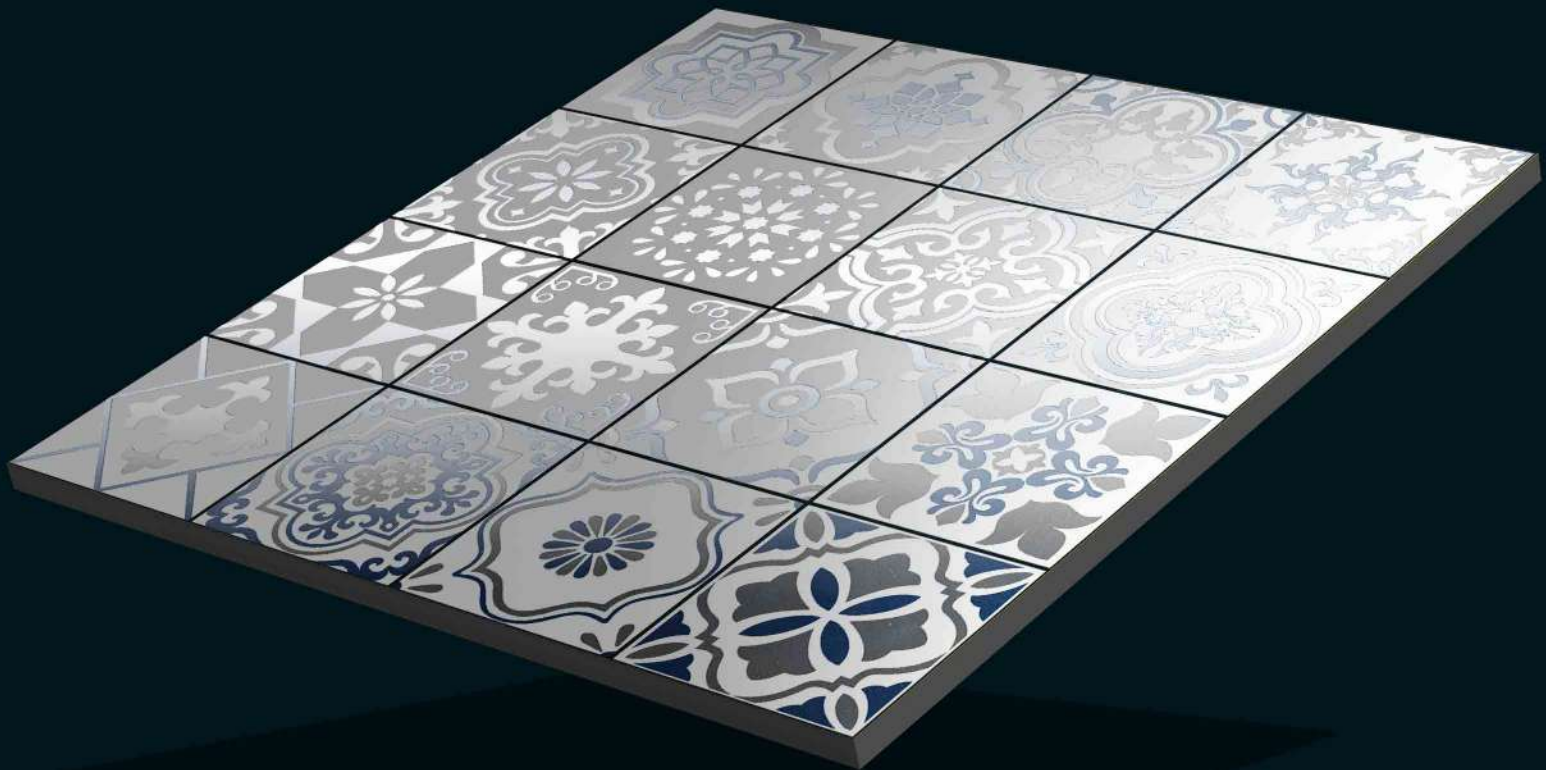

**Elite Blue**

600x600mm  
Porcelain

**Elite Crema**

600x600mm  
Porcelain

**Elite Grey**

600x600mm  
Porcelain

**Elite White**

600x600mm  
Porcelain

**EXOTIC DECOR BEIGE**

600x600mm  
Porcelain

**EXOTIC DECOR BLACK**

600x600mm  
Porcelain

**EXOTIC DECOR BLUE**

600x600mm  
Porcelain

**EXOTIC DECOR BROWN**

600x600mm  
Porcelain