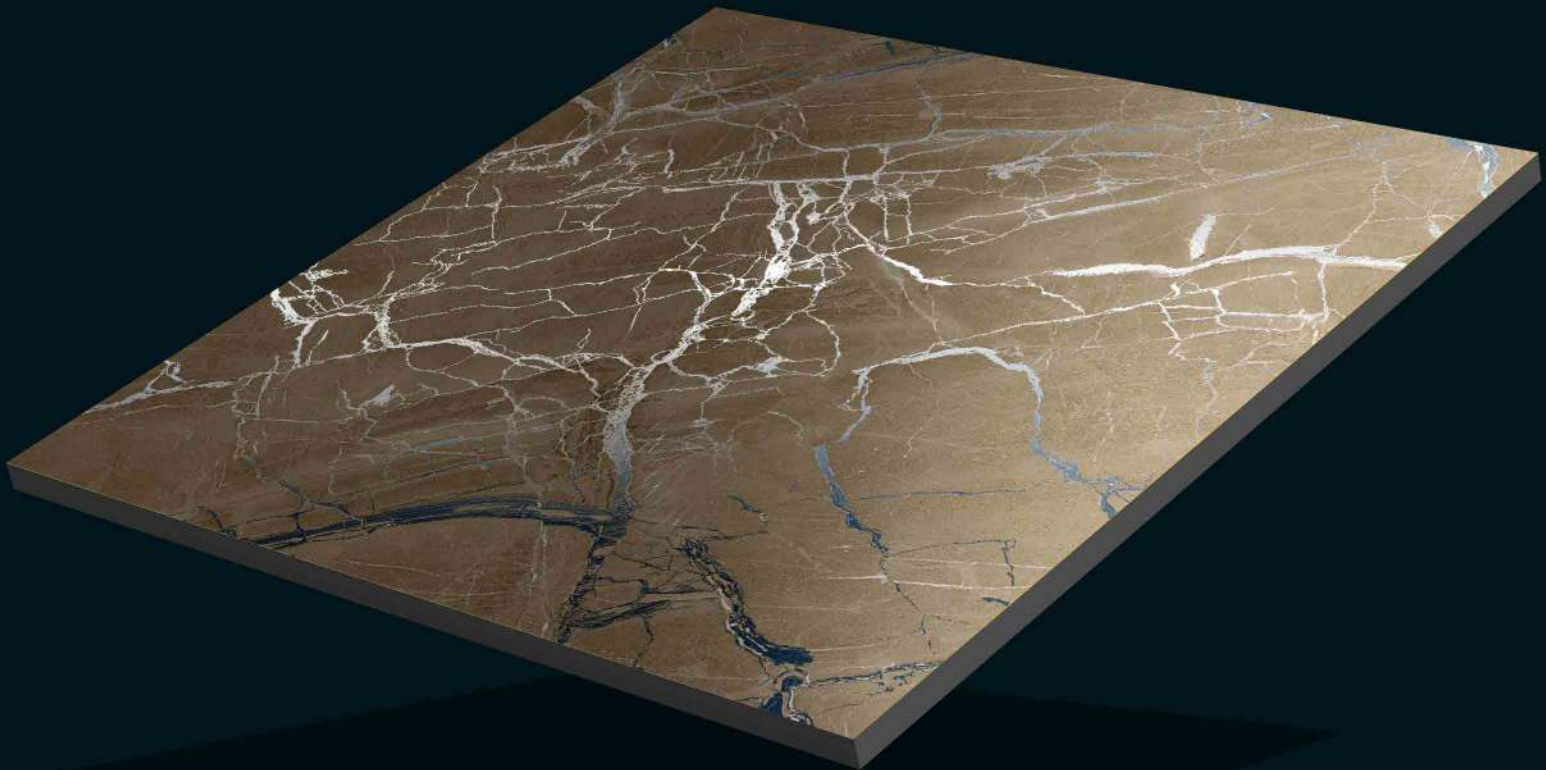

600x600mm
Porcelain
Carving Finish