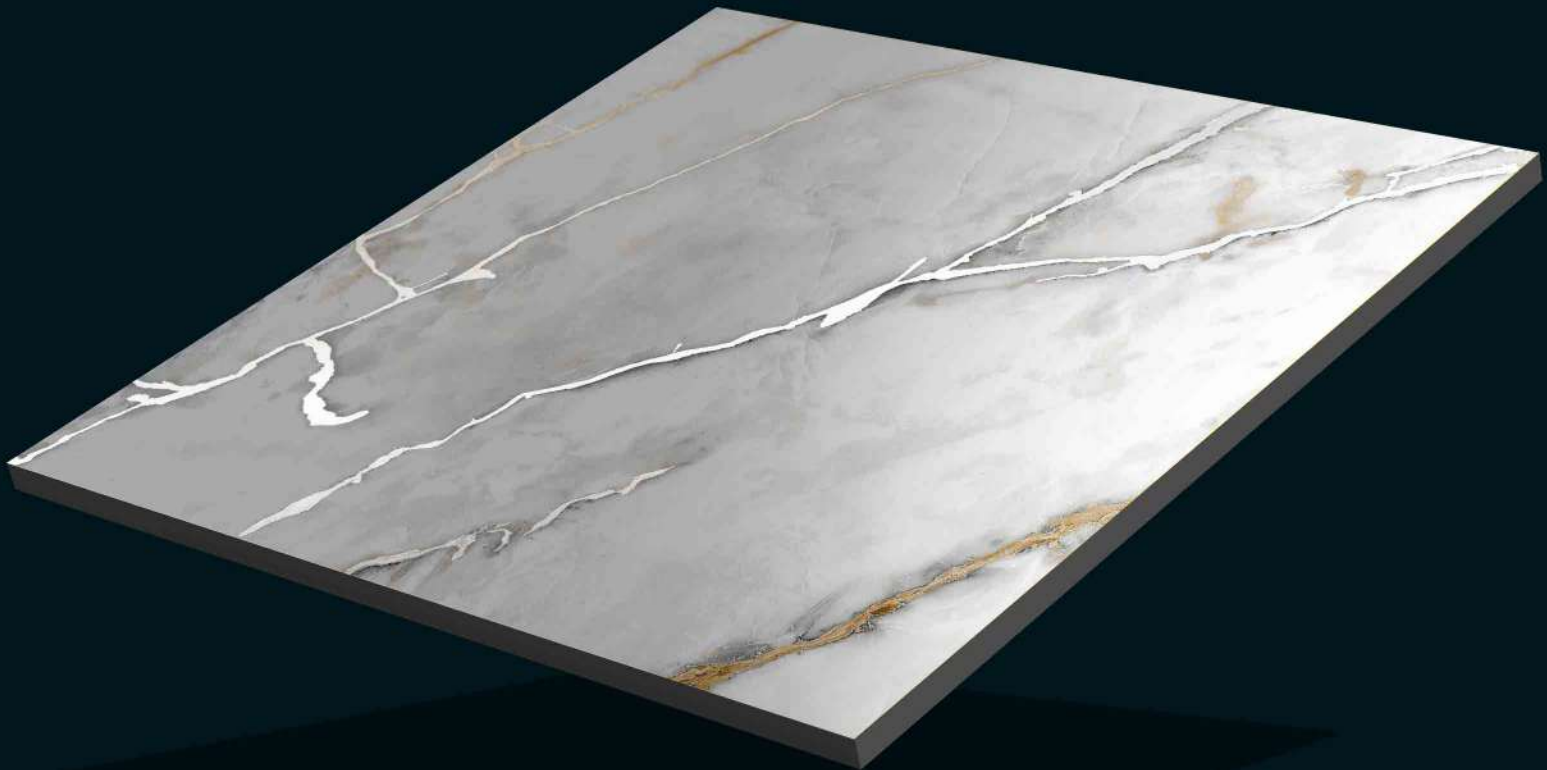

**CRYSTAL COPPER**

600x600mm  
Porcelain

**CRYSTAL GOLD**

600x600mm  
Porcelain

**CRYSTAL GREY**

600x600mm  
Porcelain

**Dynamic Bianco**

600x600mm  
Porcelain  
Carving Finish