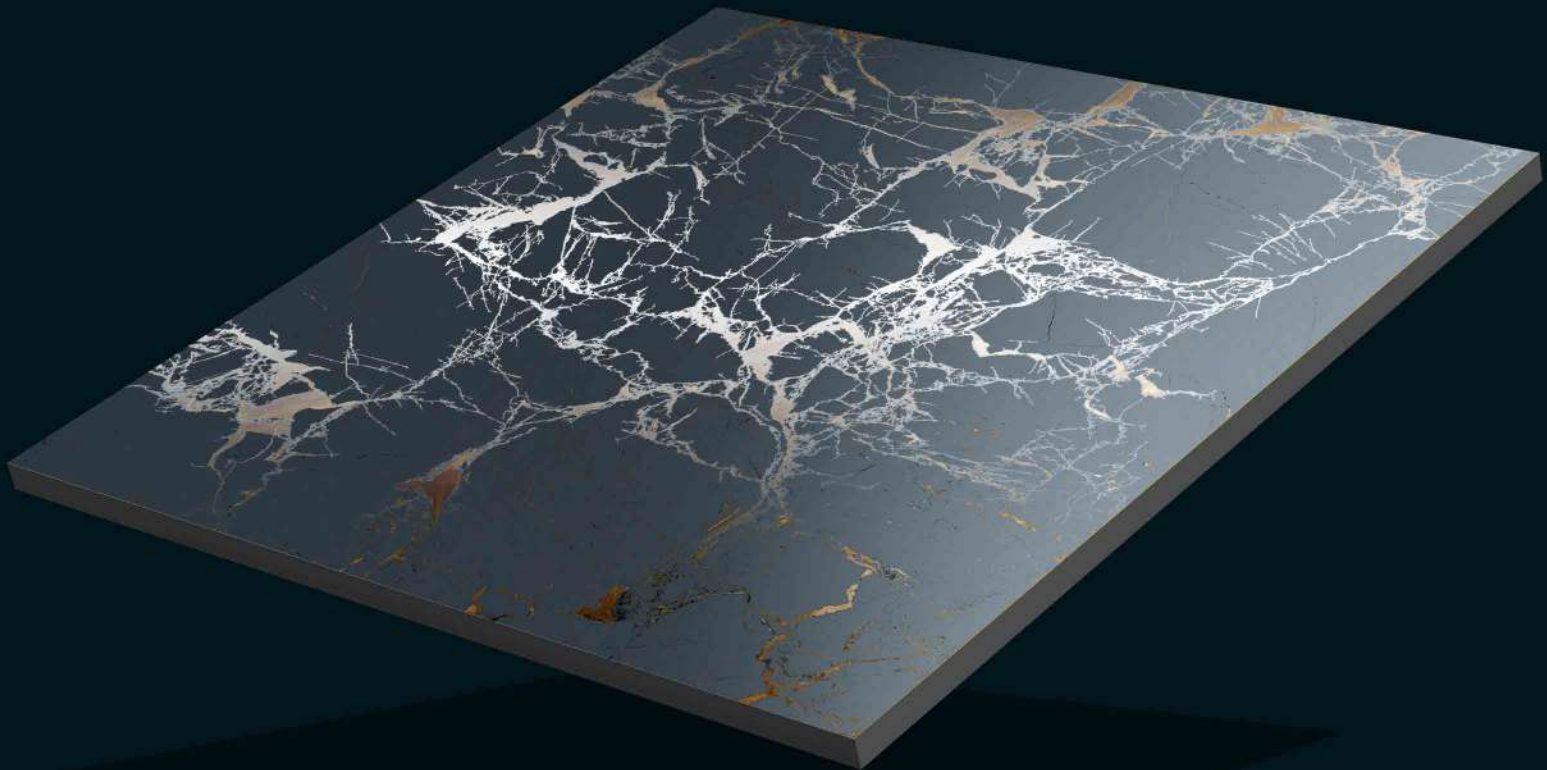

**Artistic Grey**

600x600mm  
Porcelain  
Carving Finish

**Cosmic Ash**

600x600mm  
Porcelain  
Carving Finish

**Cosmic Blue**

600x600mm  
Porcelain  
Carving Finish

**Cosmic Brown**

600x600mm  
Porcelain  
Carving Finish