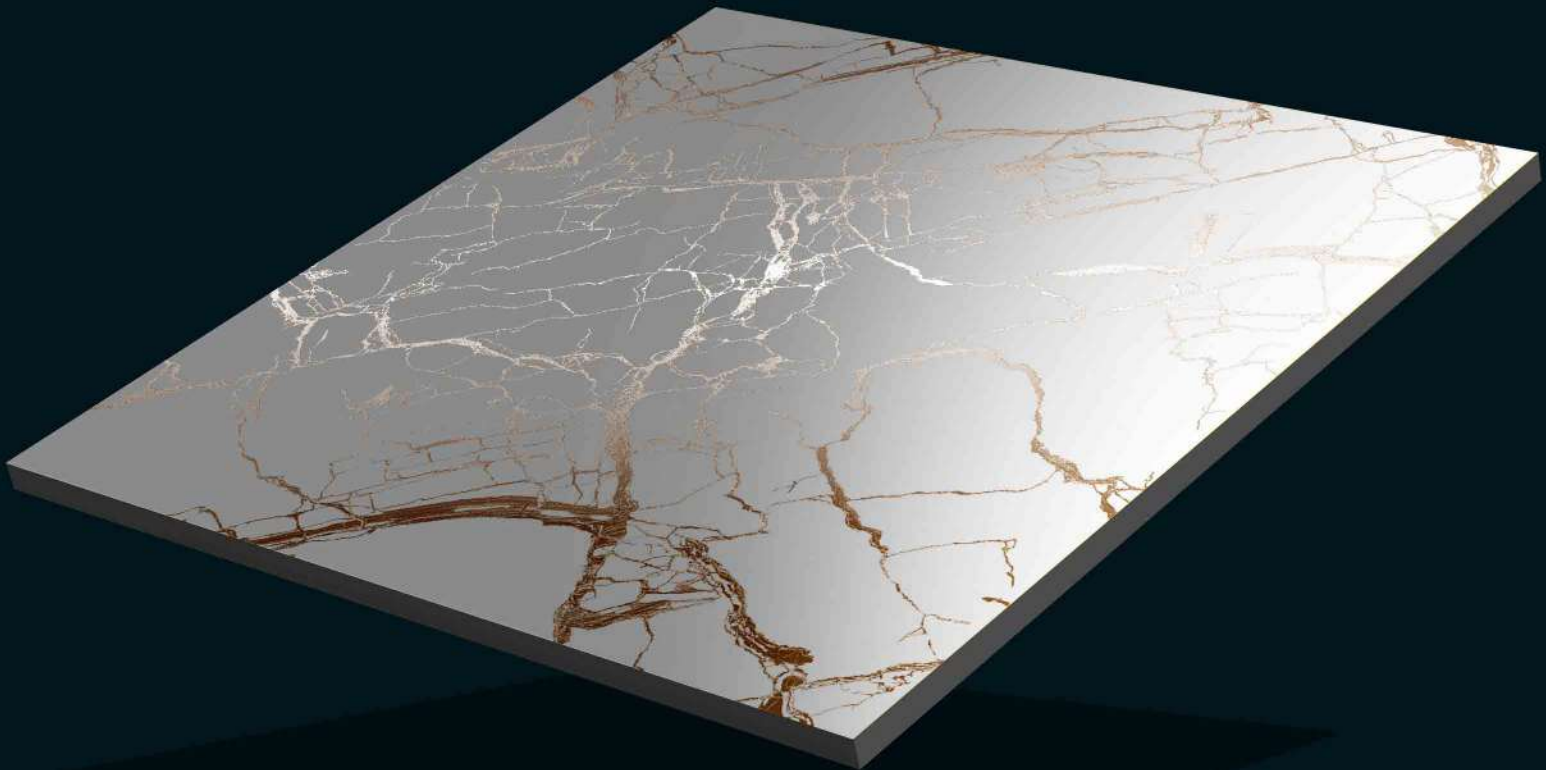

**Dynamic Beige**

600x600mm  
Porcelain  
Carving Finish

**Dynamic Blue**

600x600mm  
Porcelain  
Carving Finish

**Dynamic Brown**

600x600mm  
Porcelain  
Carving Finish

**Dynamic Copper**

600x600mm  
Porcelain  
Carving Finish

**Dynamic Pearl**

600x600mm  
Porcelain  
Carving Finish

**Dynamic Silver**

600x600mm  
Porcelain

**Dynamic White**

600x600mm  
Porcelain

**Elite Bianco**

600x600mm  
Porcelain