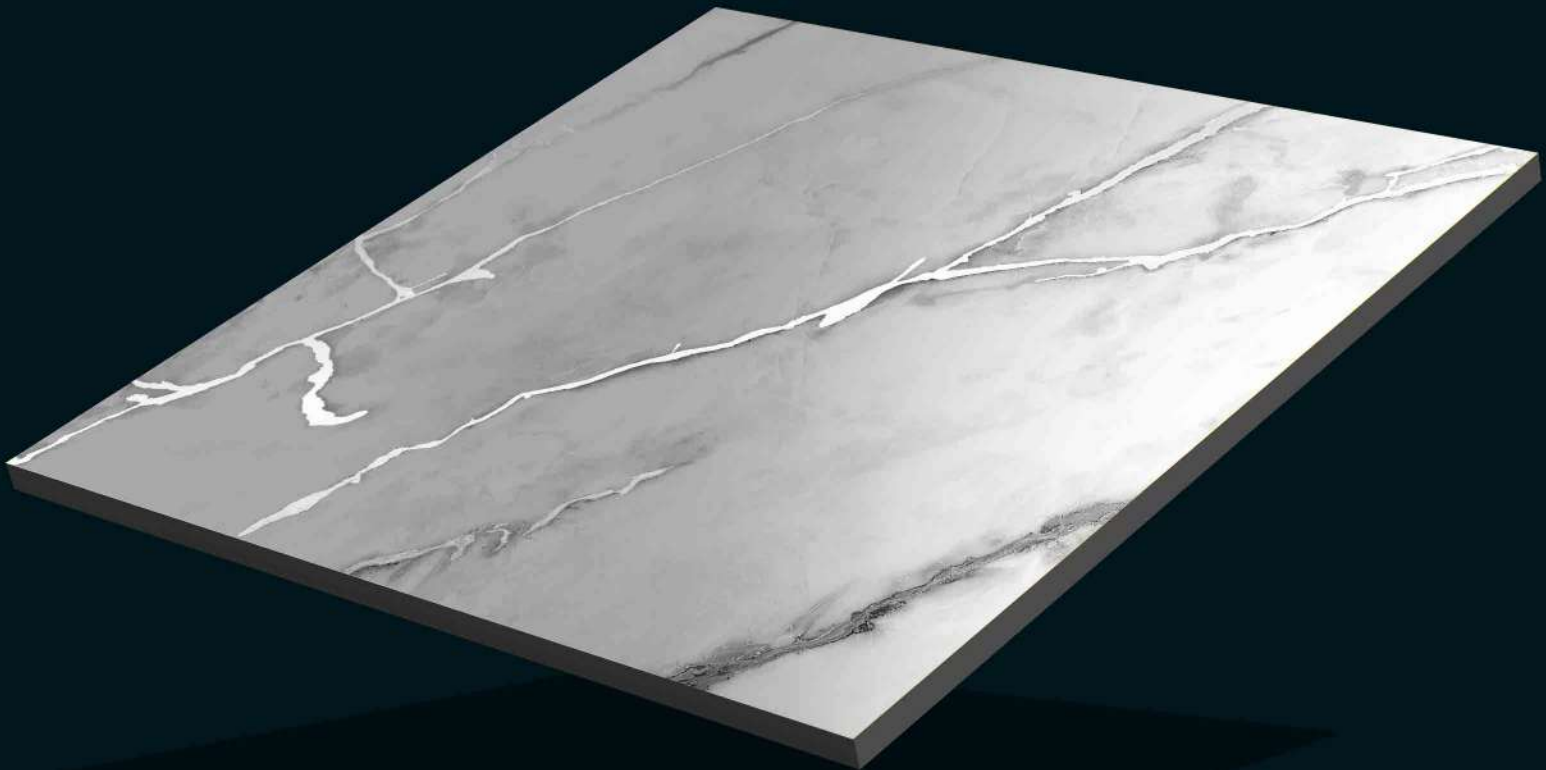

**CRYSTAL COPPER**

600x600mm  
Porcelain

**CRYSTAL GOLD**

600x600mm  
Porcelain

**CRYSTAL GREY**

600x600mm  
Porcelain

**Dynamic Bianco**

600x600mm  
Porcelain  
Carving Finish