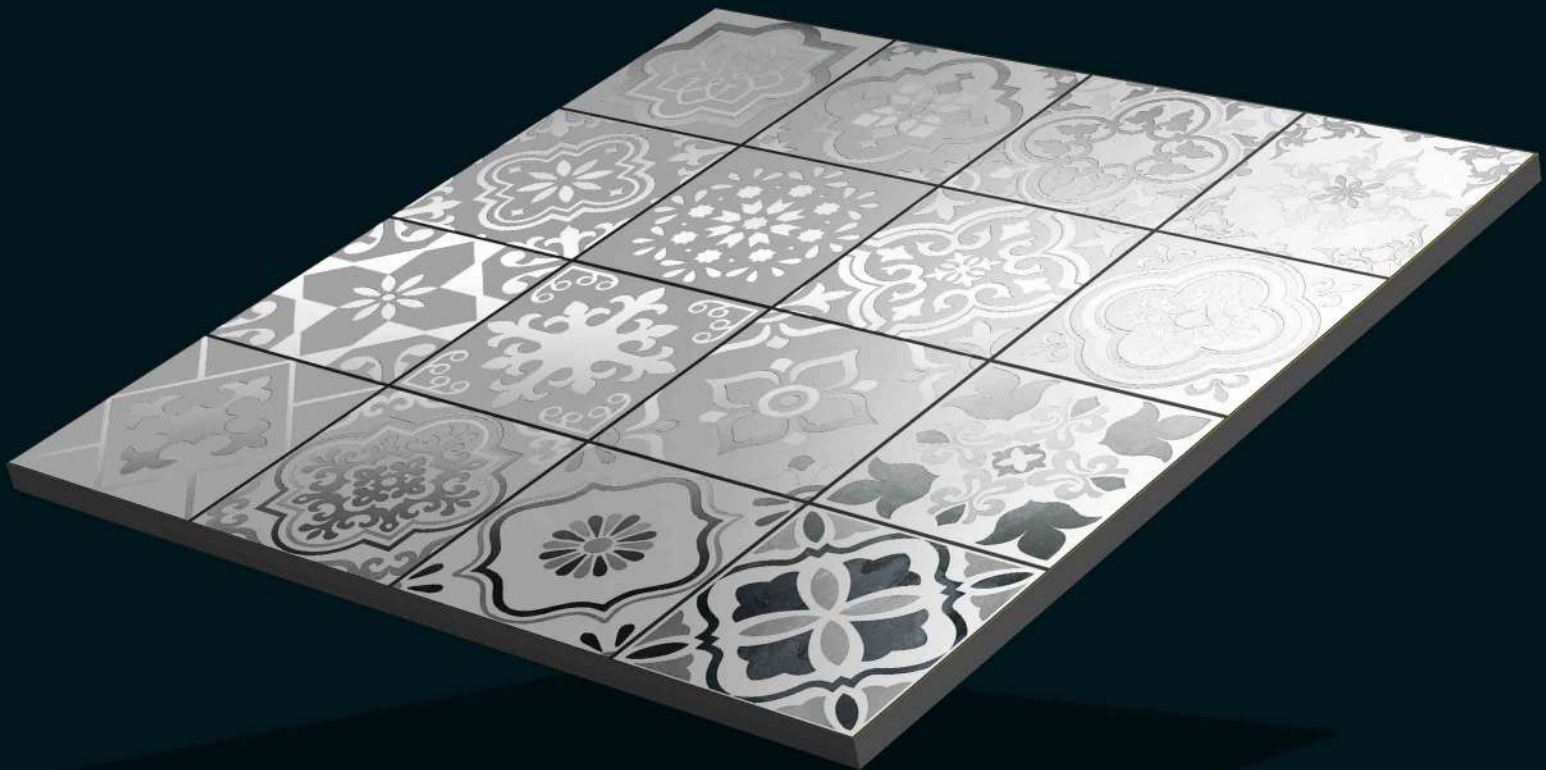

**Dynamic Pearl**

600x600mm  
Porcelain  
Carving Finish

**Dynamic Silver**

600x600mm  
Porcelain

**Dynamic White**

600x600mm  
Porcelain

**Elite Bianco**

600x600mm  
Porcelain

**Elite Blue**

600x600mm  
Porcelain

**Elite Crema**

600x600mm  
Porcelain

**Elite Grey**

600x600mm  
Porcelain

**Elite White**

600x600mm  
Porcelain

**EXOTIC DECOR BEIGE**

600x600mm  
Porcelain

**EXOTIC DECOR BLACK**

600x600mm  
Porcelain

**EXOTIC DECOR BLUE**

600x600mm  
Porcelain

**EXOTIC DECOR BROWN**

600x600mm  
Porcelain