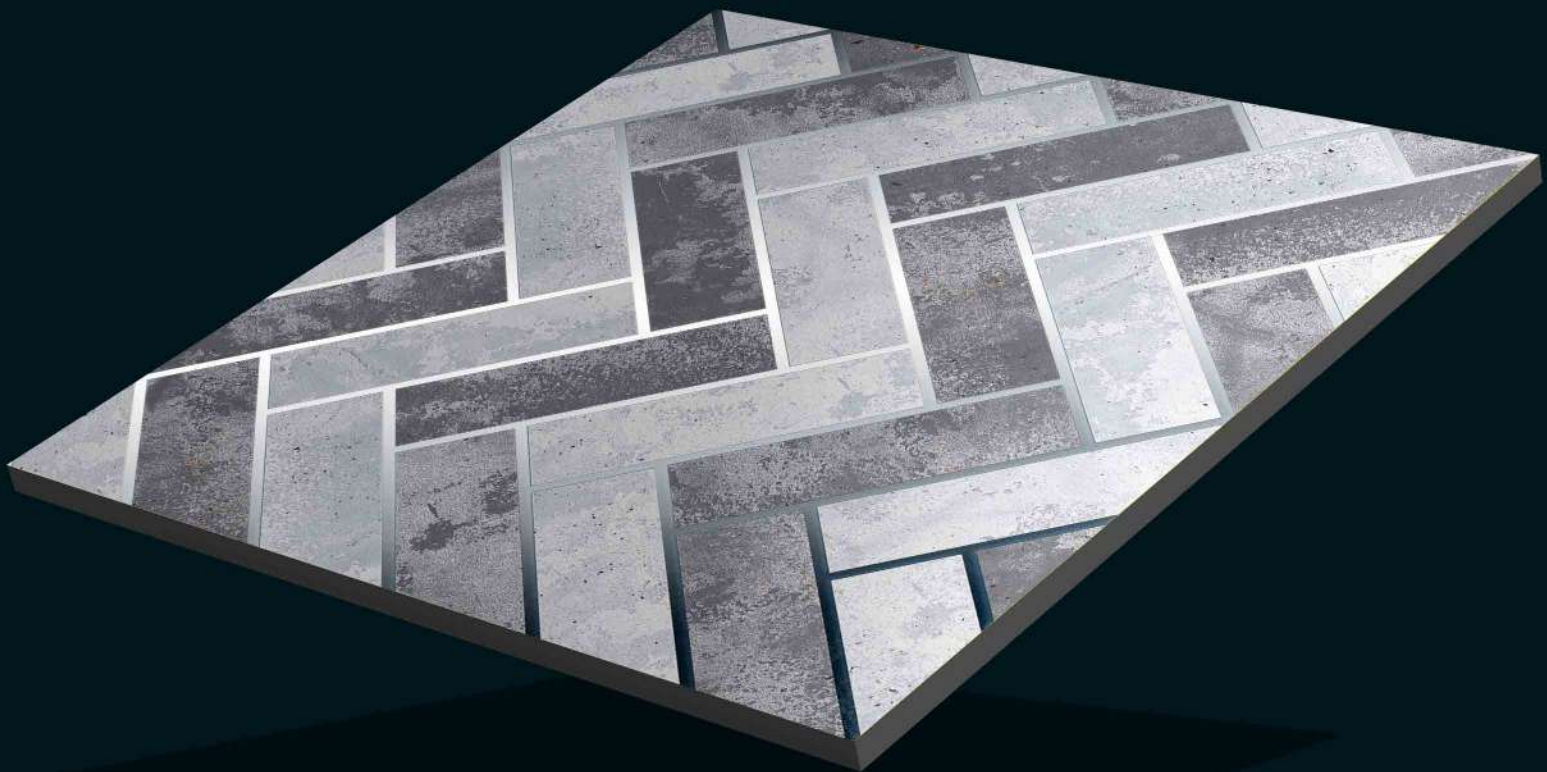

**ARISTA IVORY**

600x600mm  
Porcelain  
Carving Finish

**ARISTA LAVA**

600x600mm  
Porcelain  
Carving Finish

**ARISTA NATURAL**

600x600mm  
Porcelain  
Carving Finish

**ARISTA NERO**

600x600mm  
Porcelain  
Carving Finish