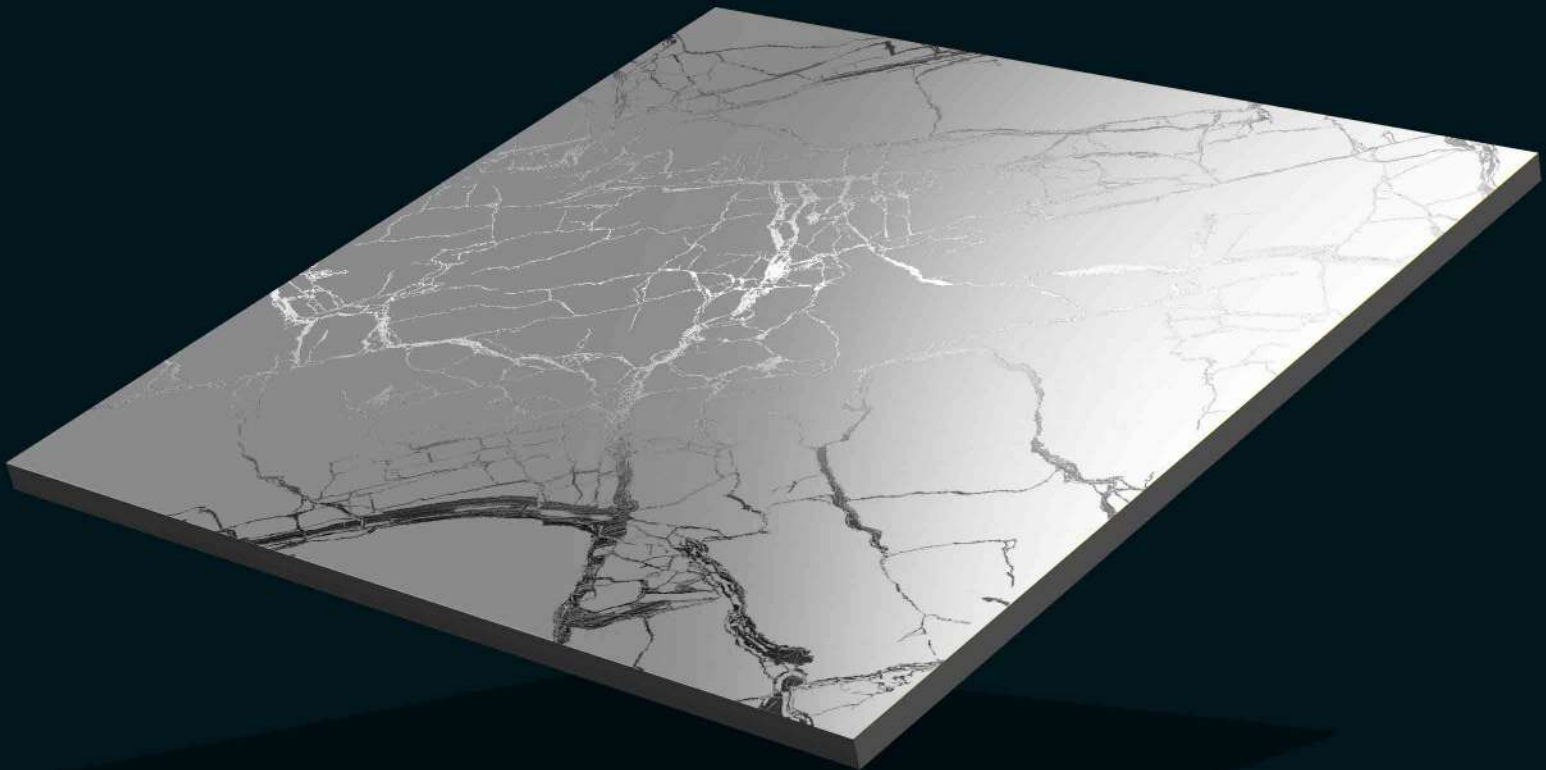

**Dynamic Pearl**

600x600mm  
Porcelain  
Carving Finish

**Dynamic Silver**

600x600mm  
Porcelain

**Dynamic White**

600x600mm  
Porcelain

**Elite Bianco**

600x600mm  
Porcelain