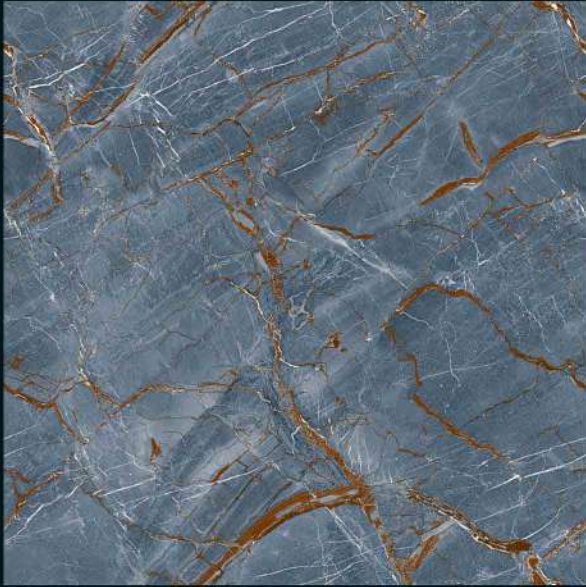

600x600mm
Porcelain
Carving Finish

Dynamic Blue