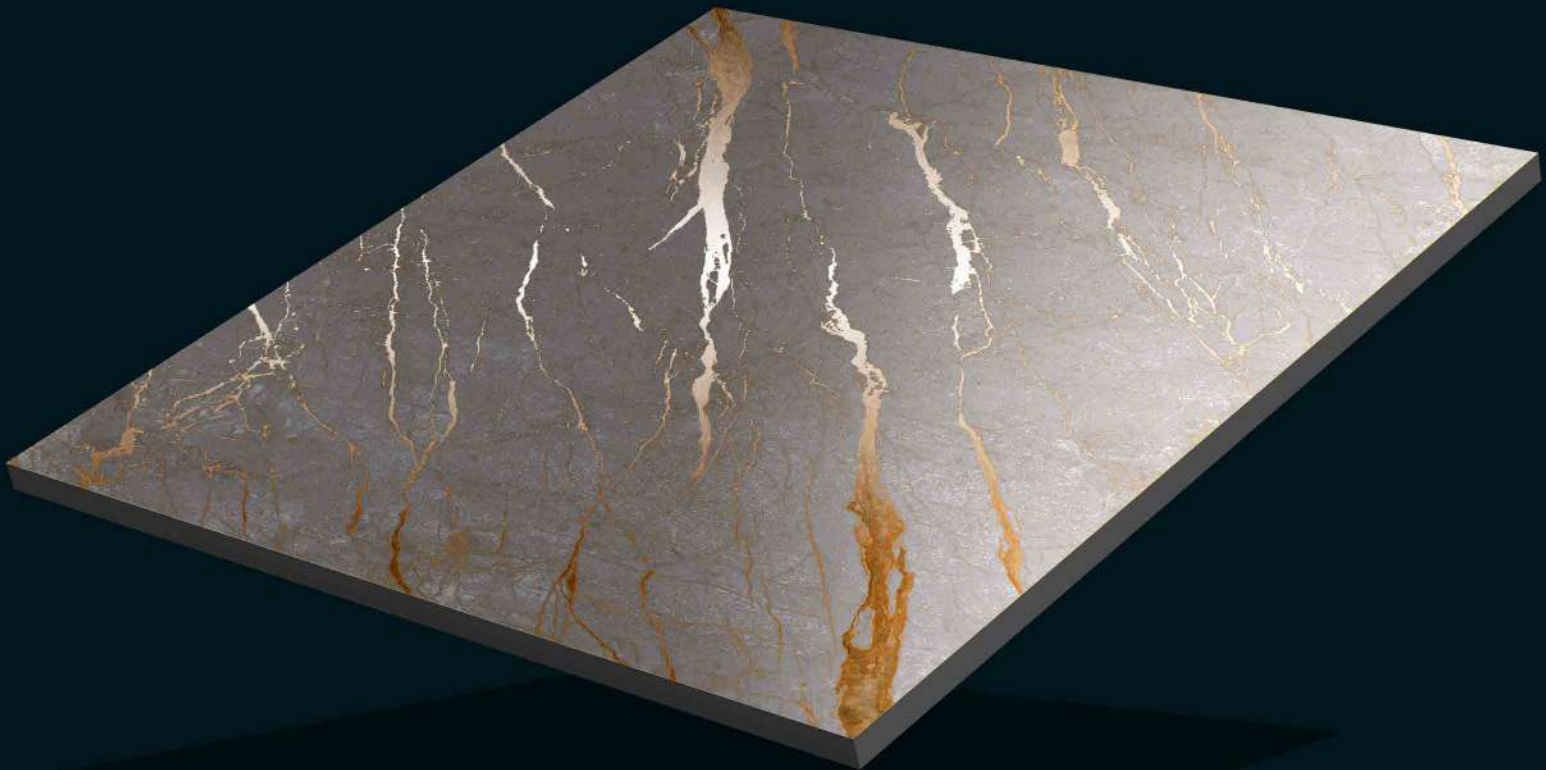

600x600mm
Porcelain
Carving Finish