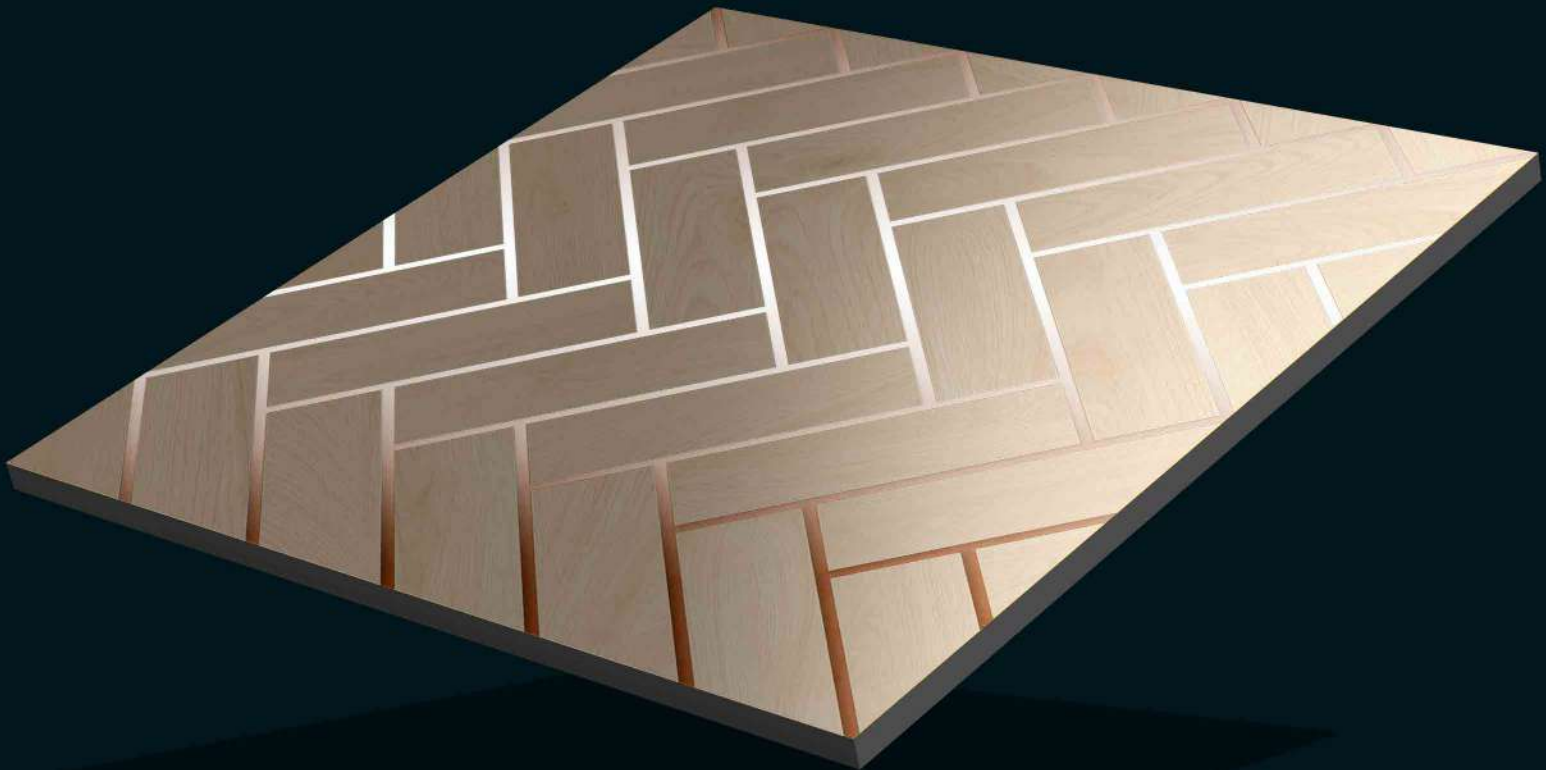

600x600mm
Porcelain
Carving Finish