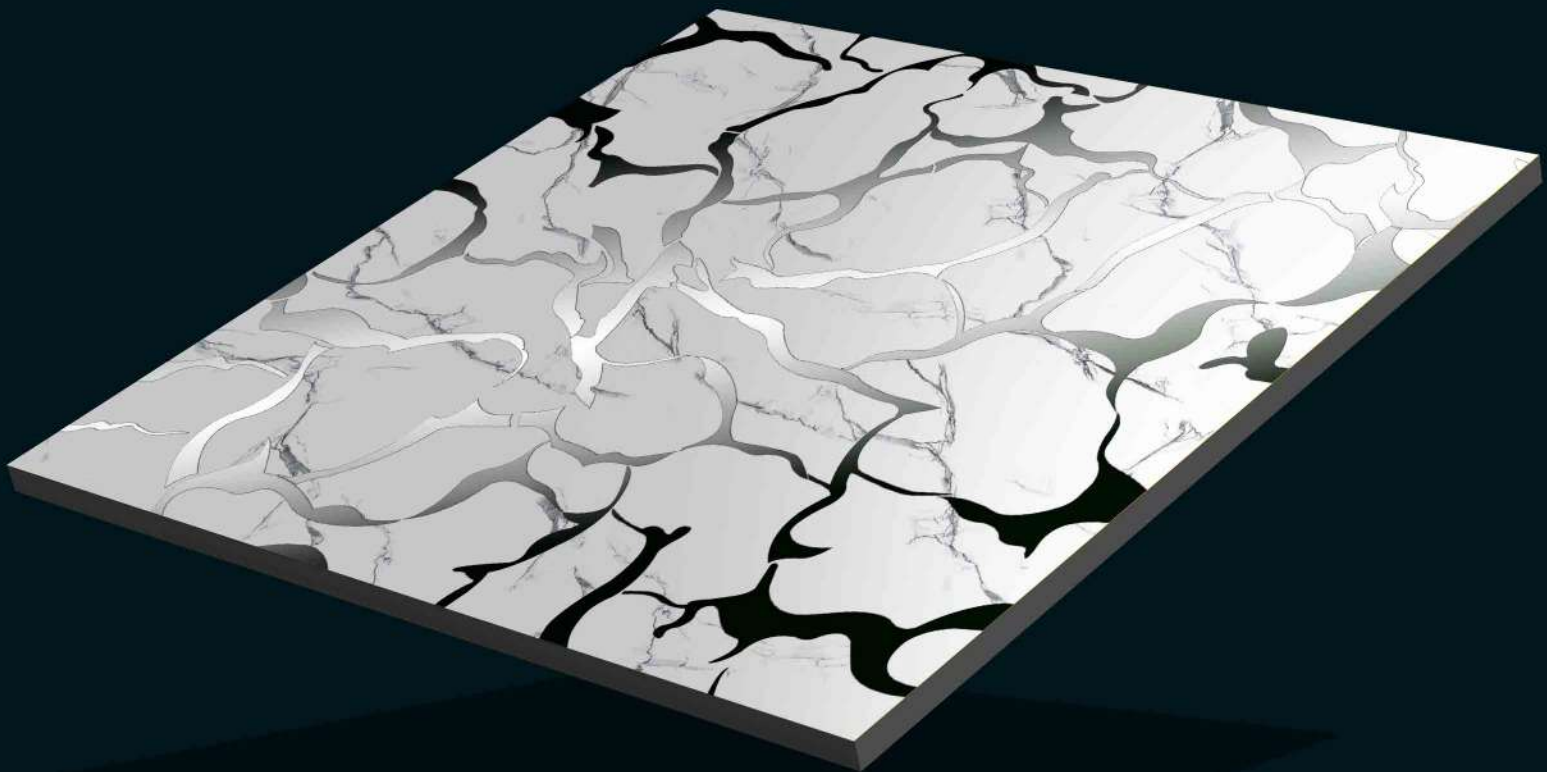

**ARISTA VERDE**

600x600mm  
Porcelain  
Carving Finish

**ARISTA WHITE**

600x600mm  
Porcelain

**Artistic Beige**

600x600mm  
Porcelain

**Artistic Black**

600x600mm  
Porcelain