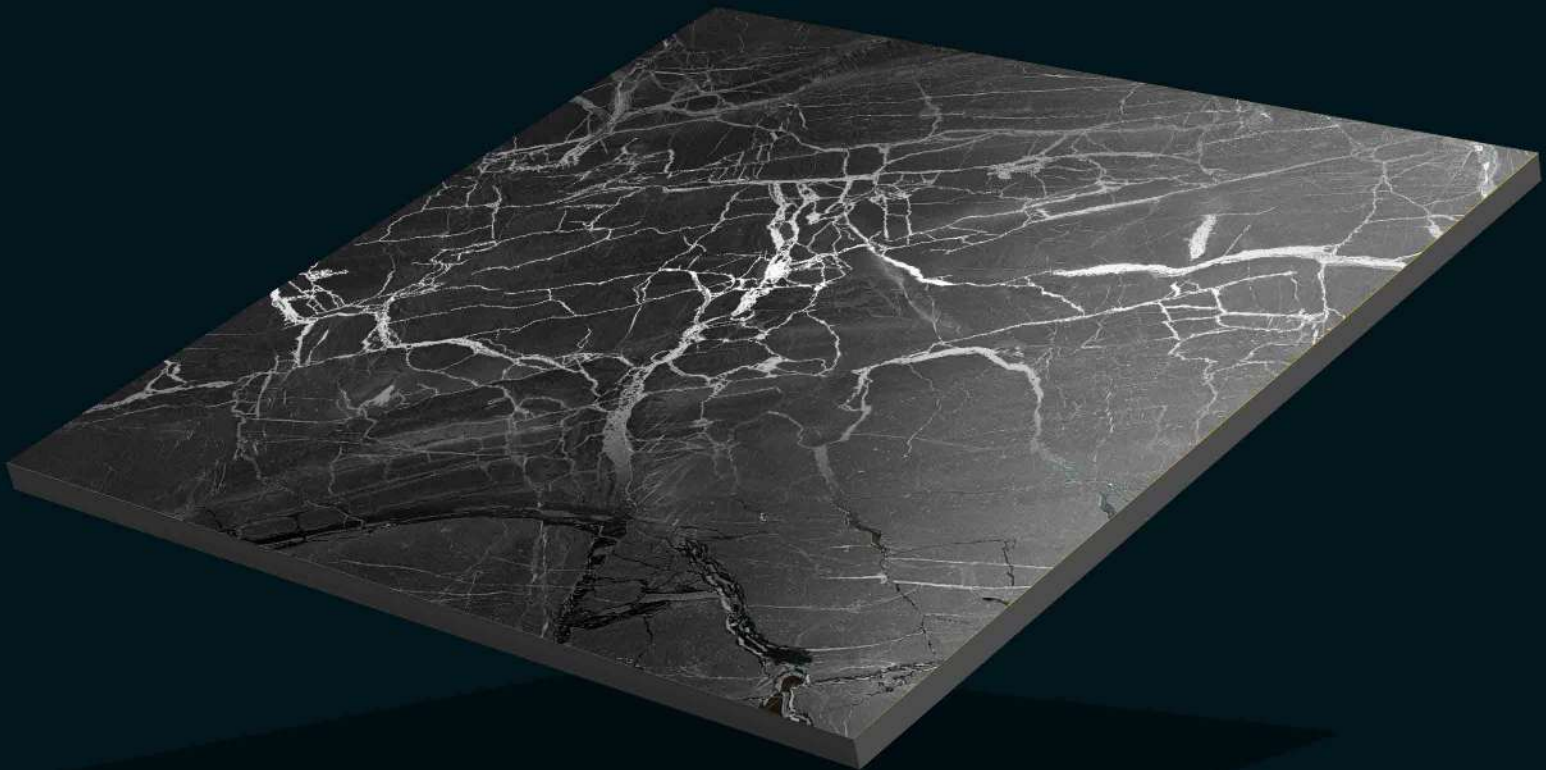

**Dynamic Crema**

600x600mm  
Porcelain  
Carving Finish

**Dynamic Graphite**

600x600mm  
Porcelain  
Carving Finish

**Dynamic Grey**

600x600mm  
Porcelain  
Carving Finish

**Dynamic Mint**

600x600mm  
Porcelain  
Carving Finish

**Dynamic Pearl**

600x600mm  
Porcelain  
Carving Finish

**Dynamic Silver**

600x600mm  
Porcelain

**Dynamic White**

600x600mm  
Porcelain

**Elite Bianco**

600x600mm  
Porcelain