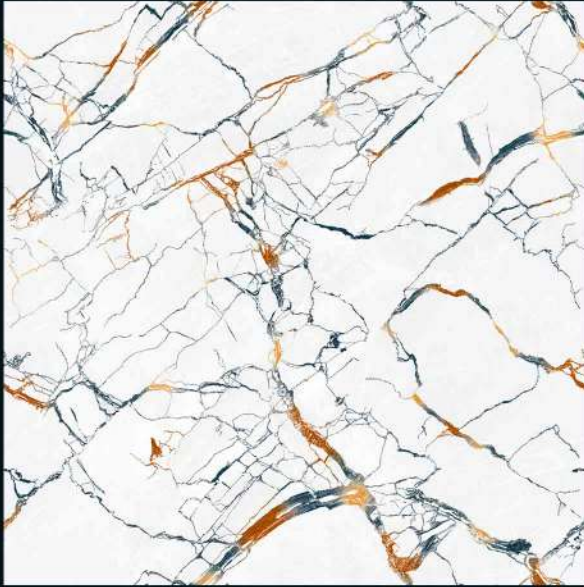

**CRYSTAL COPPER**

600x600mm  
Porcelain

**CRYSTAL GOLD**

600x600mm  
Porcelain

**CRYSTAL GREY**

600x600mm  
Porcelain

**Dynamic Bianco**

600x600mm  
Porcelain  
Carving Finish