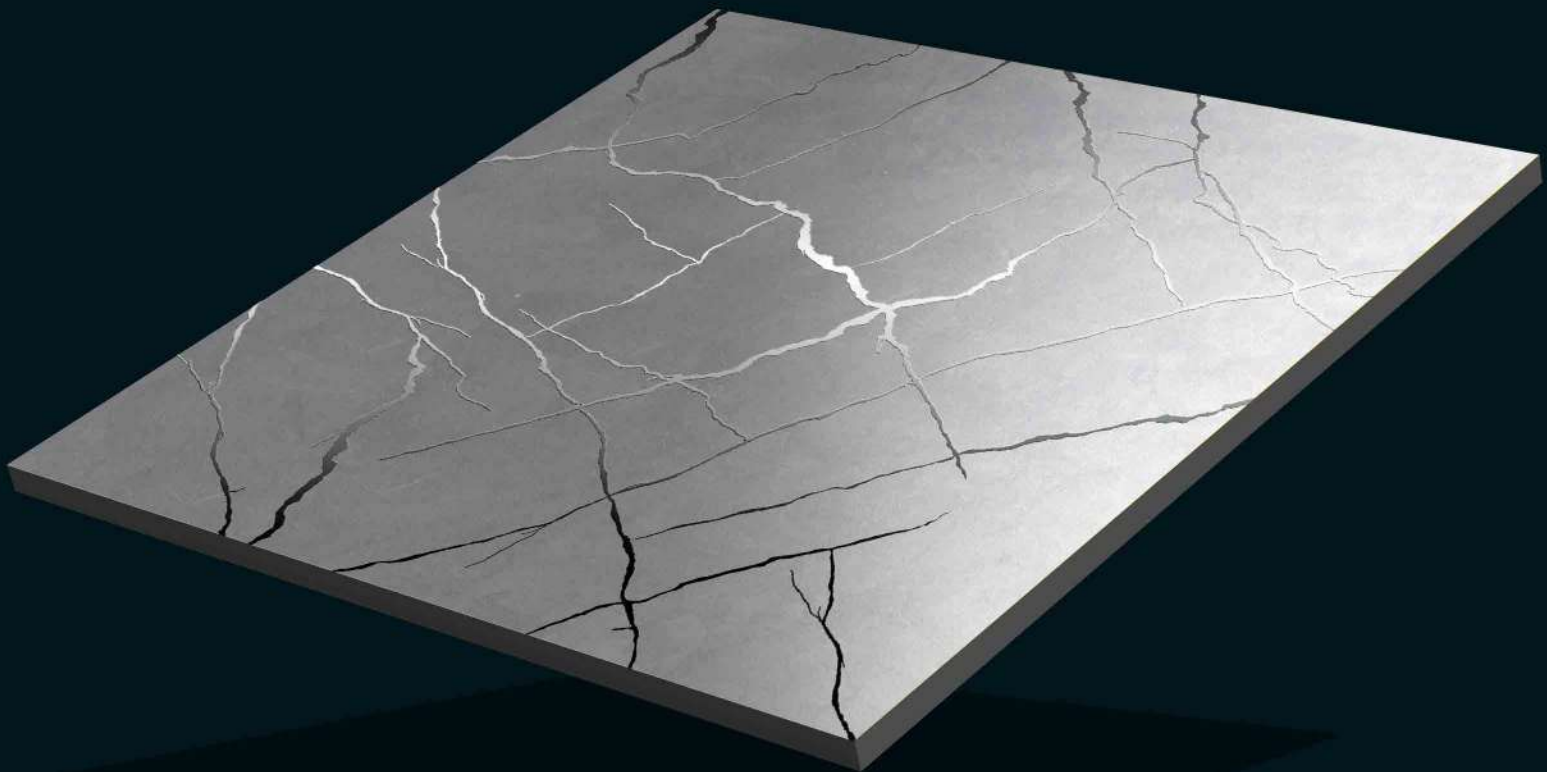

**Amazing Grey**

600x600mm  
Porcelain  
Carving Finish

**Amazing Silver**

600x600mm  
Porcelain  
Carving Finish

**Amazing Smoke**

600x600mm  
Porcelain  
Carving Finish

**Amazing White**

600x600mm  
Porcelain  
Carving Finish