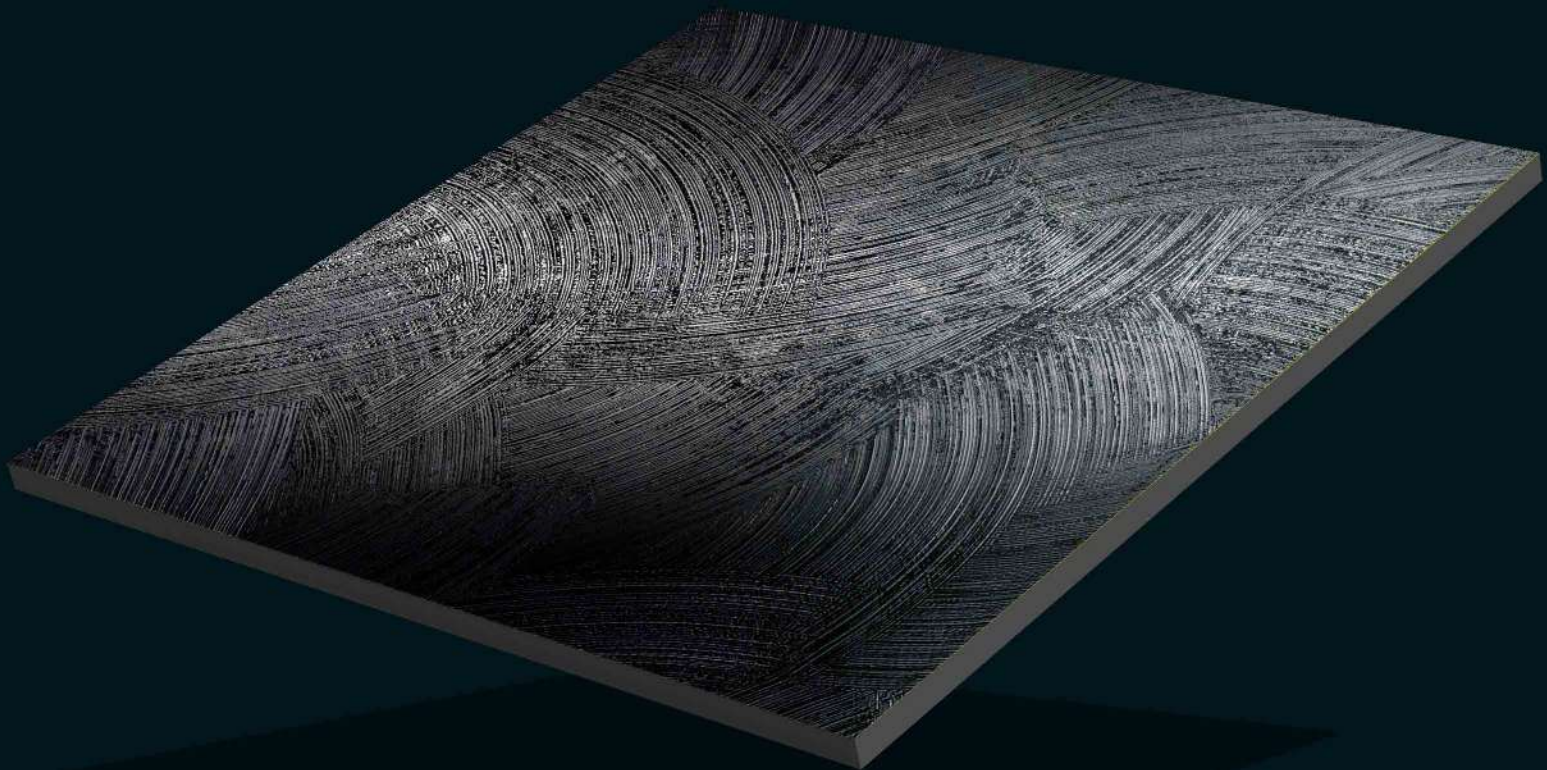

600x600mm
Porcelain
Carving Finish