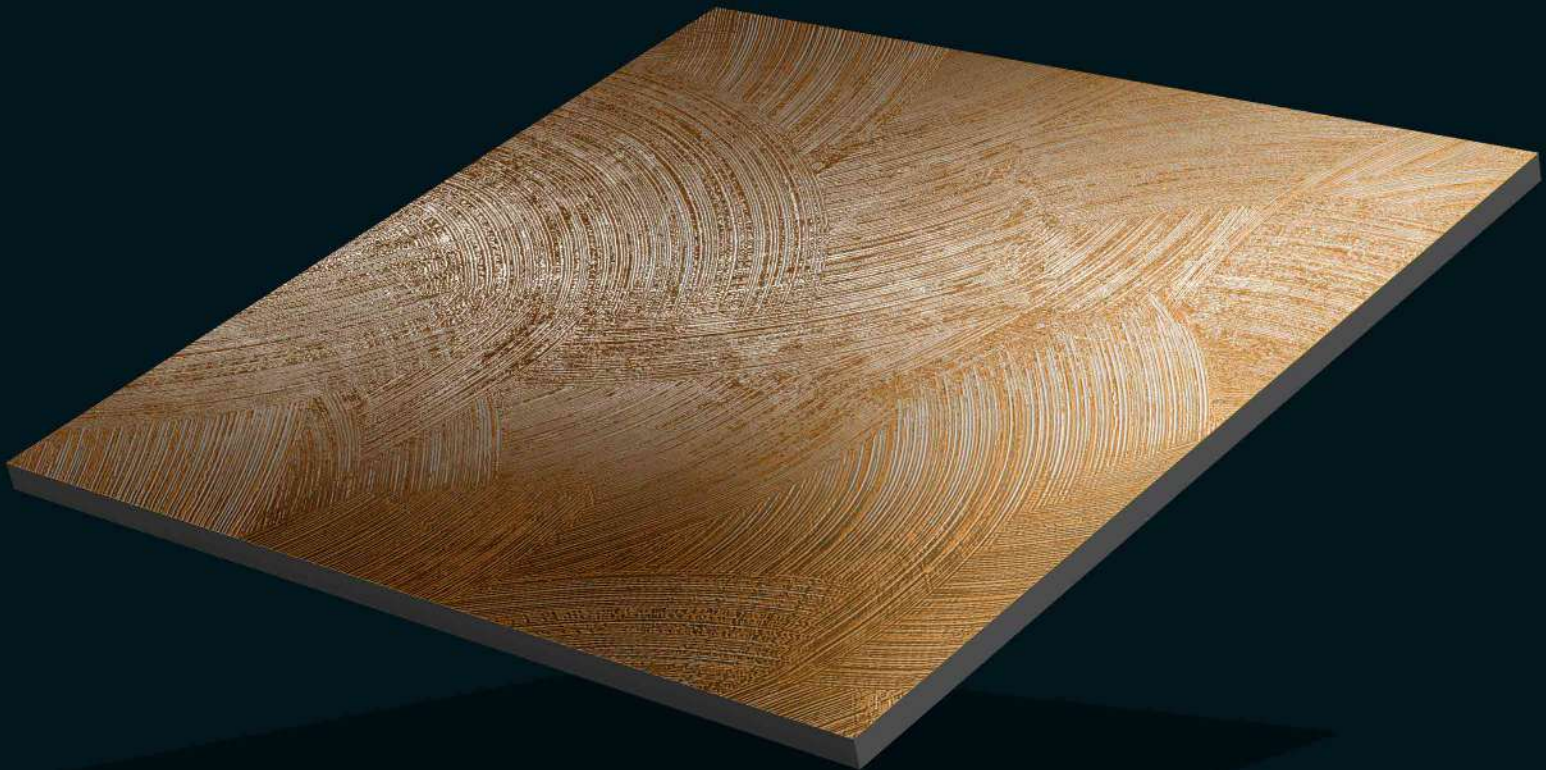

**Cosmic Pearl**

600x600mm  
Porcelain  
Carving Finish

**Cosmic Smoke**

600x600mm  
Porcelain  
Carving Finish

**Craft Beige**

600x600mm  
Porcelain  
Carving Finish

**Craft Bianco**

600x600mm  
Porcelain  
Carving Finish