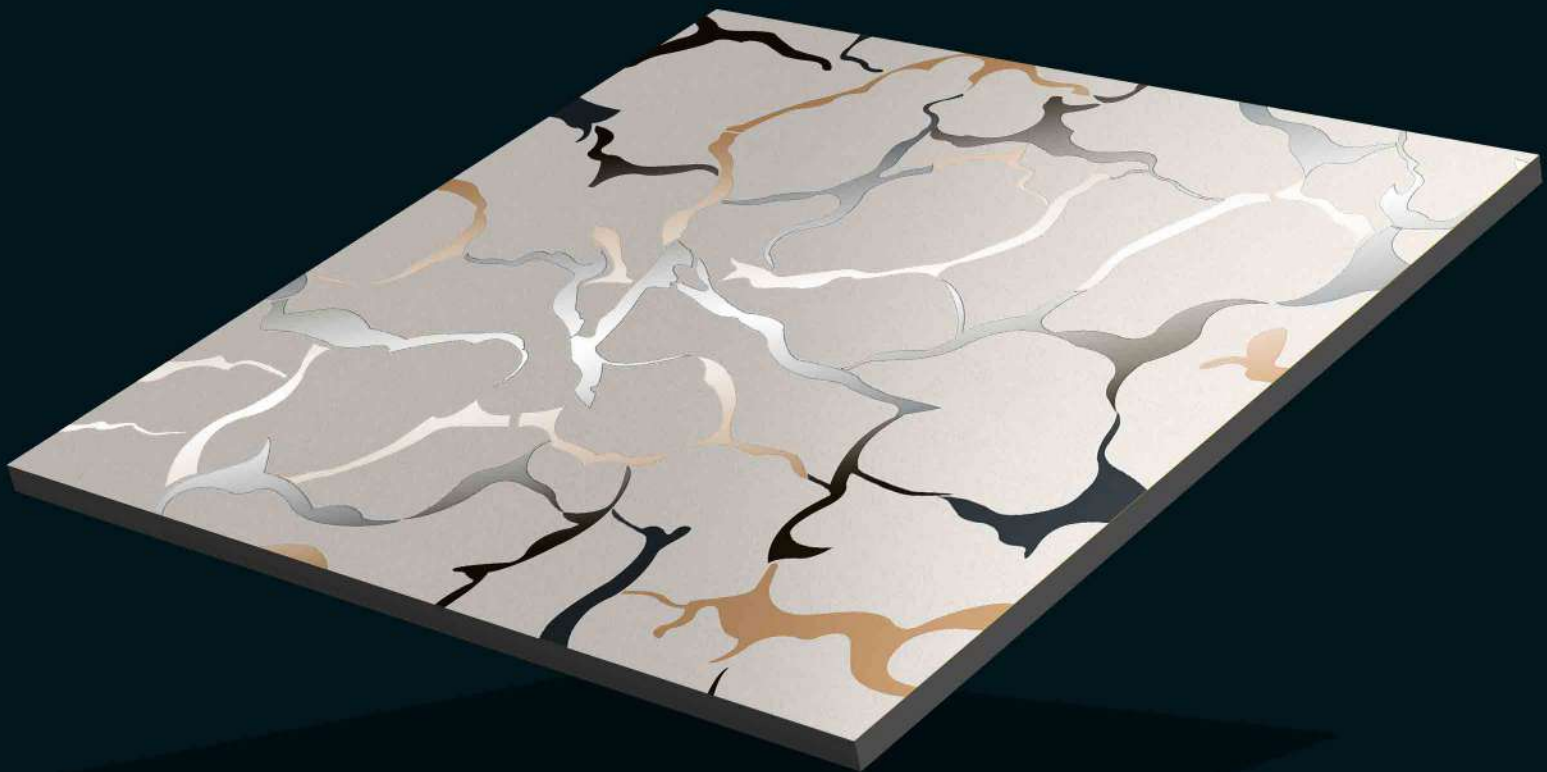

**ARISTA VERDE**

600x600mm  
Porcelain  
Carving Finish

**ARISTA WHITE**

600x600mm  
Porcelain

**Artistic Beige**

600x600mm  
Porcelain

**Artistic Black**

600x600mm  
Porcelain