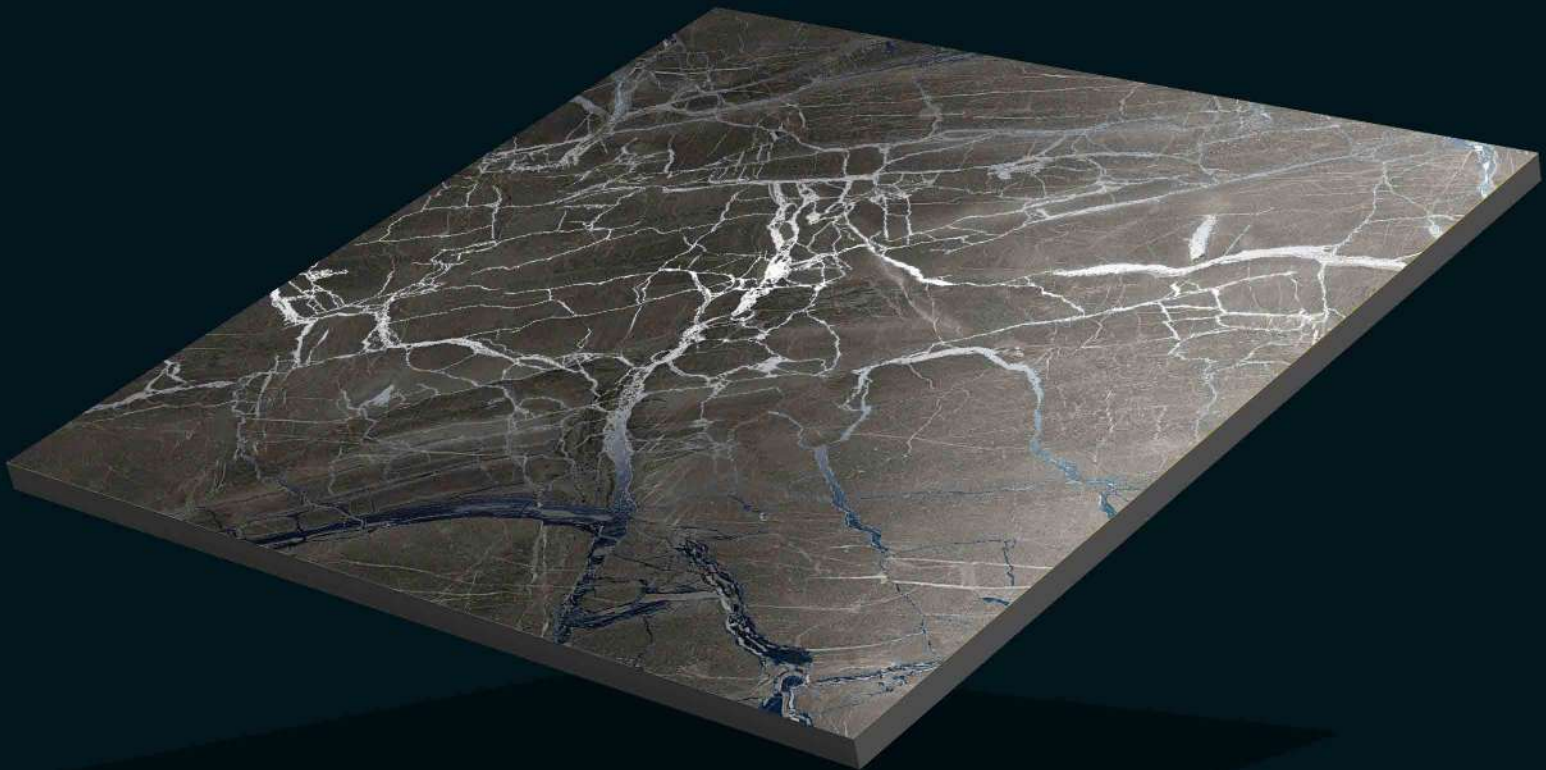

**Dynamic Crema**

600x600mm  
Porcelain  
Carving Finish

**Dynamic Graphite**

600x600mm  
Porcelain  
Carving Finish

**Dynamic Grey**

600x600mm  
Porcelain  
Carving Finish

**Dynamic Mint**

600x600mm  
Porcelain  
Carving Finish

**Dynamic Pearl**

600x600mm  
Porcelain  
Carving Finish

**Dynamic Silver**

600x600mm  
Porcelain

**Dynamic White**

600x600mm  
Porcelain

**Elite Bianco**

600x600mm  
Porcelain