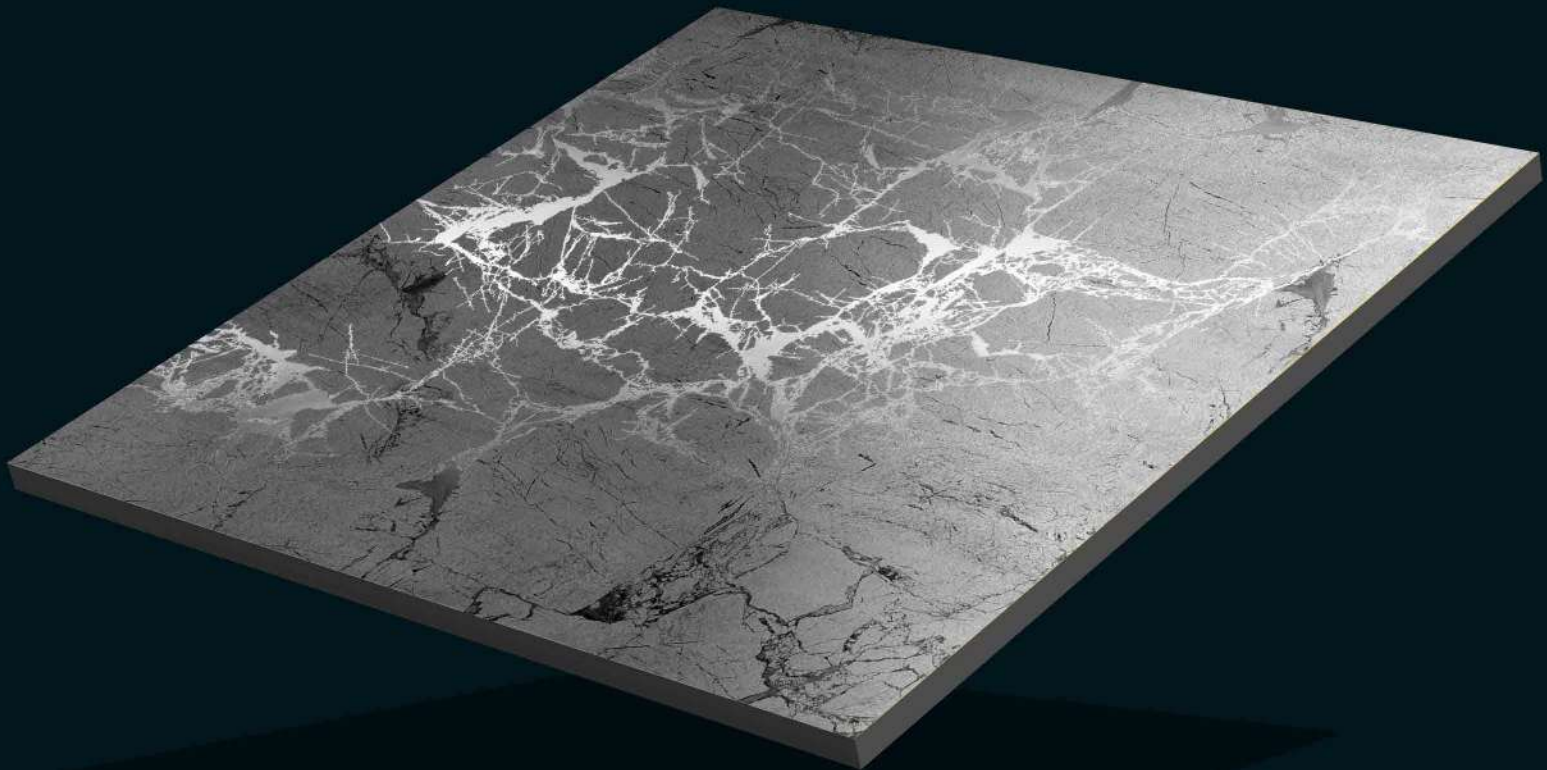

**Cosmic Camel**

600x600mm  
Porcelain  
Carving Finish

**Cosmic Crema**

600x600mm  
Porcelain  
Carving Finish

**Cosmic Grey**

600x600mm  
Porcelain  
Carving Finish

**Cosmic Mint**

600x600mm  
Porcelain  
Carving Finish