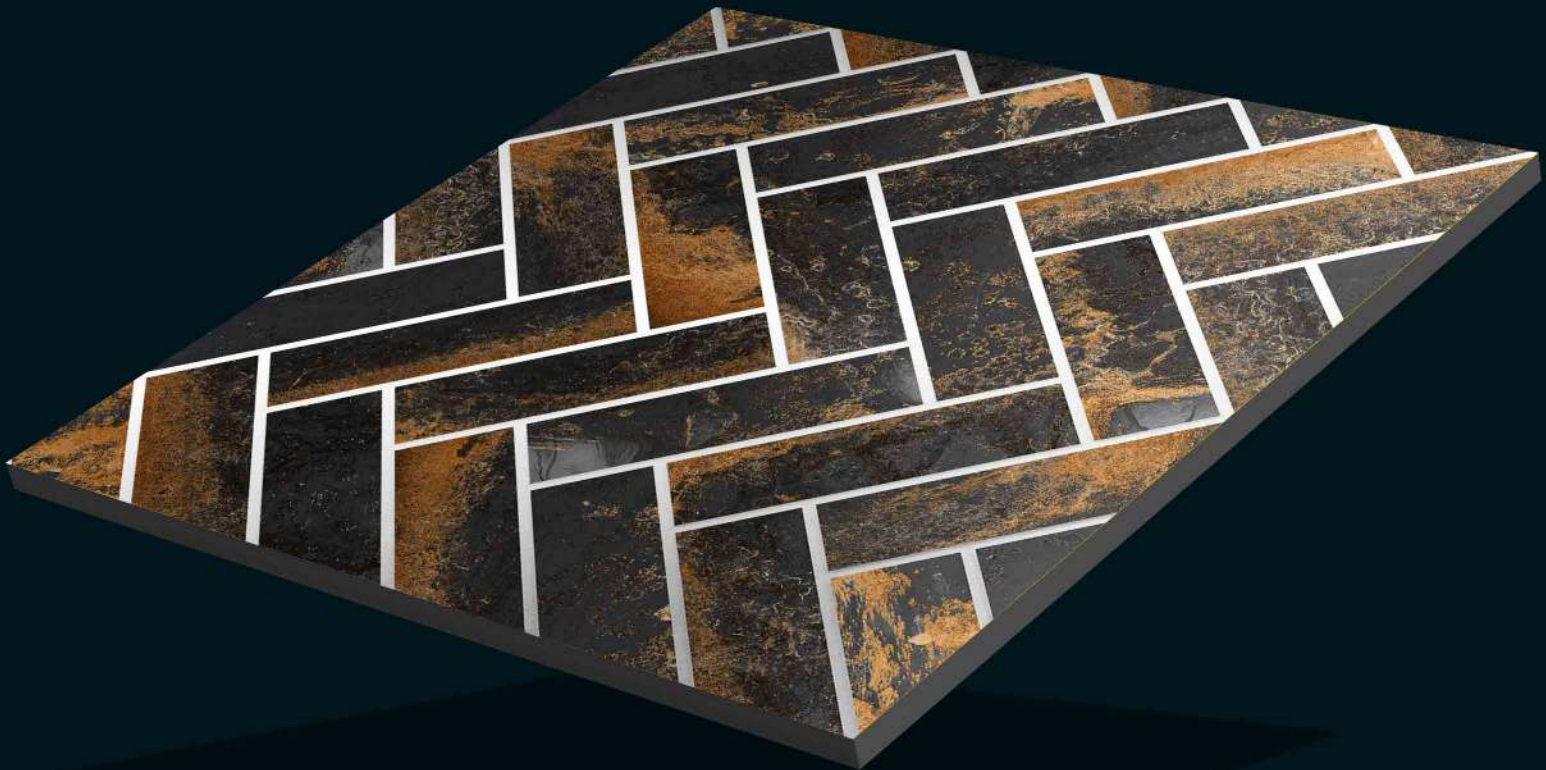

**ARISTA ASH**

600x600mm  
Porcelain  
Carving Finish

**ARISTA BEIGE**

600x600mm  
Porcelain  
Carving Finish

**ARISTA BIANCO**

600x600mm  
Porcelain  
Carving Finish

**ARISTA BLACK**

600x600mm  
Porcelain  
Carving Finish