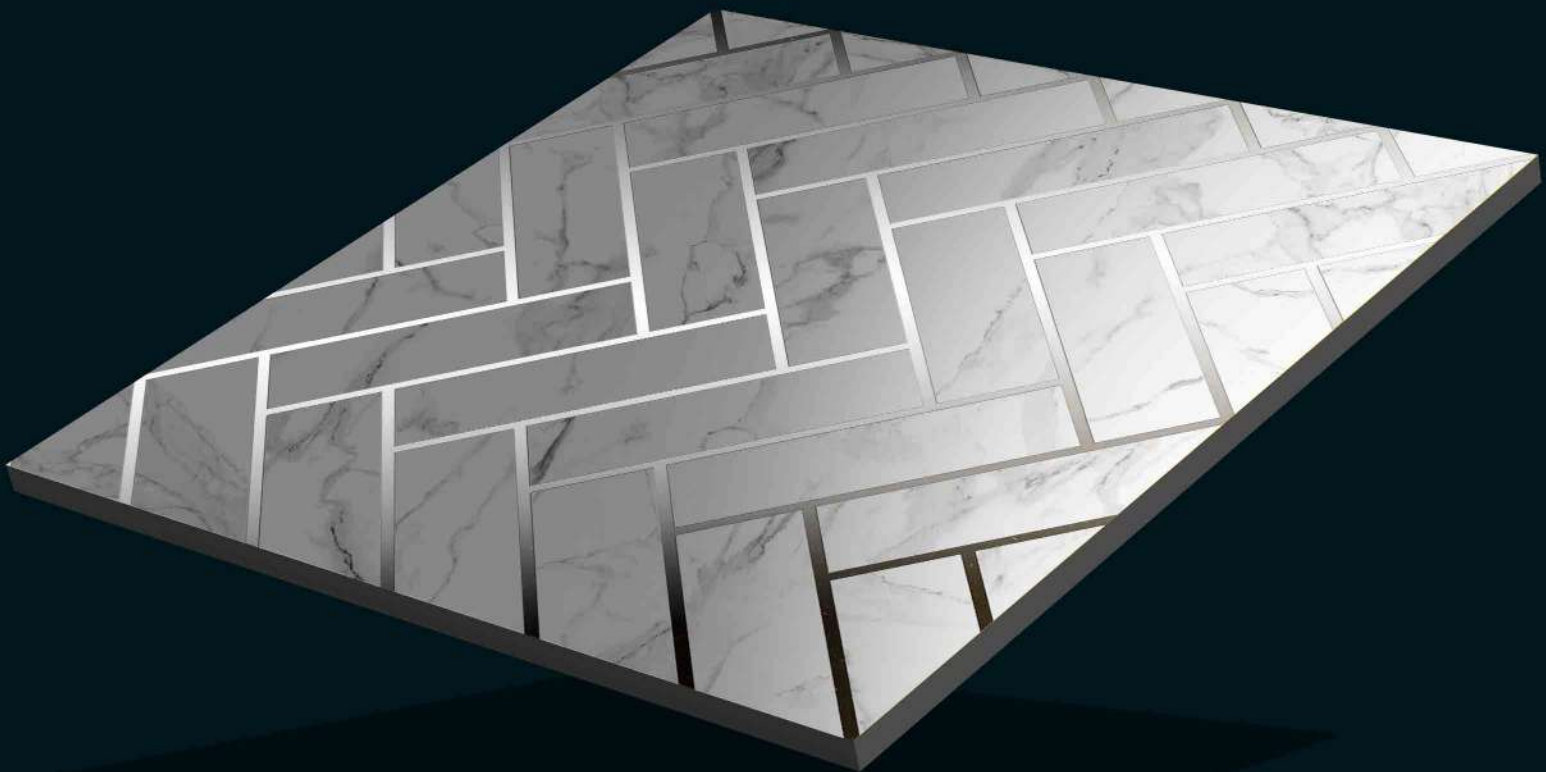

**ARISTA IVORY**

600x600mm  
Porcelain  
Carving Finish

**ARISTA LAVA**

600x600mm  
Porcelain  
Carving Finish

**ARISTA NATURAL**

600x600mm  
Porcelain  
Carving Finish

**ARISTA NERO**

600x600mm  
Porcelain  
Carving Finish