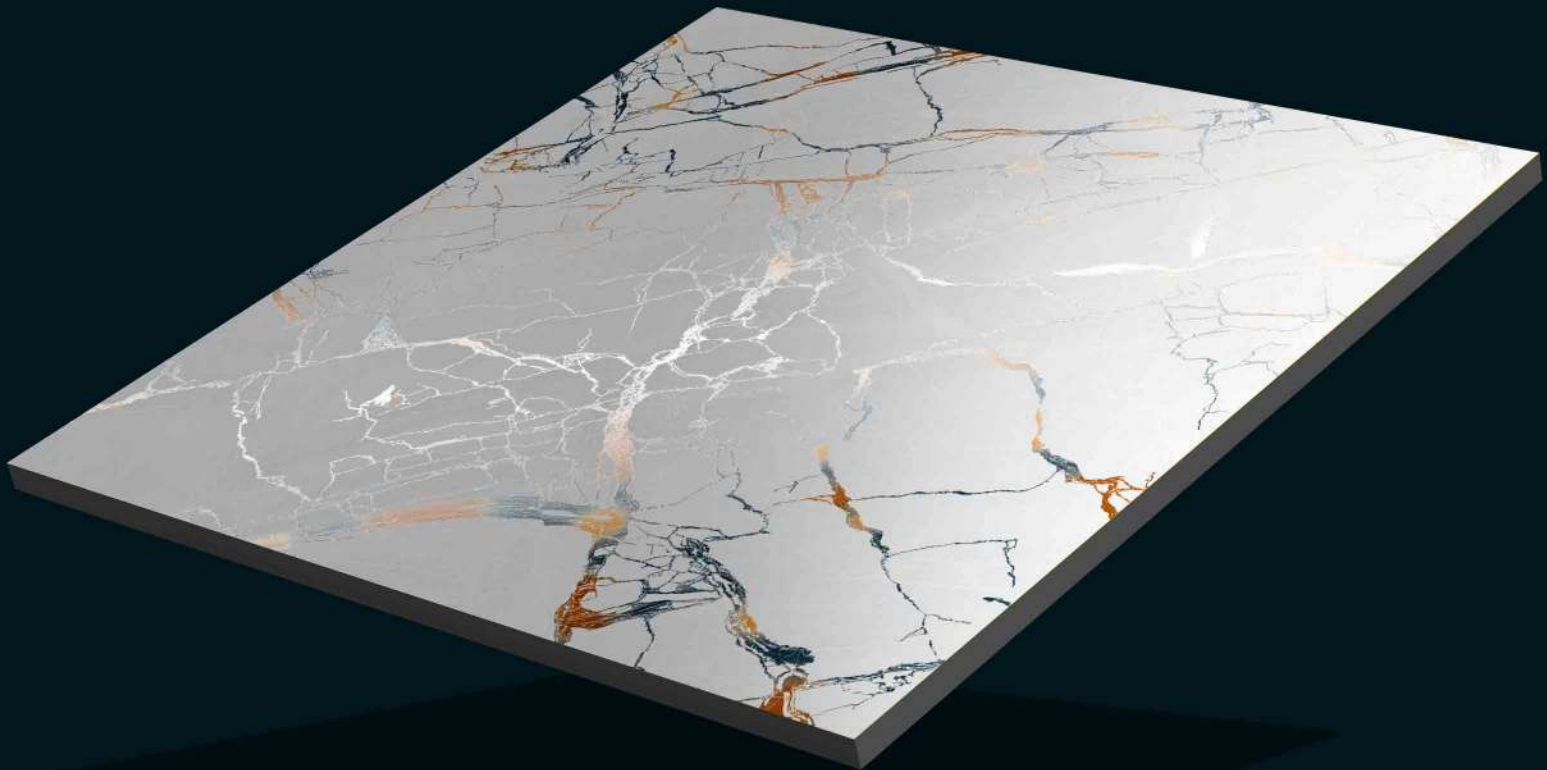

**CRYSTAL COPPER**

600x600mm  
Porcelain

**CRYSTAL GOLD**

600x600mm  
Porcelain

**CRYSTAL GREY**

600x600mm  
Porcelain

**Dynamic Bianco**

600x600mm  
Porcelain  
Carving Finish