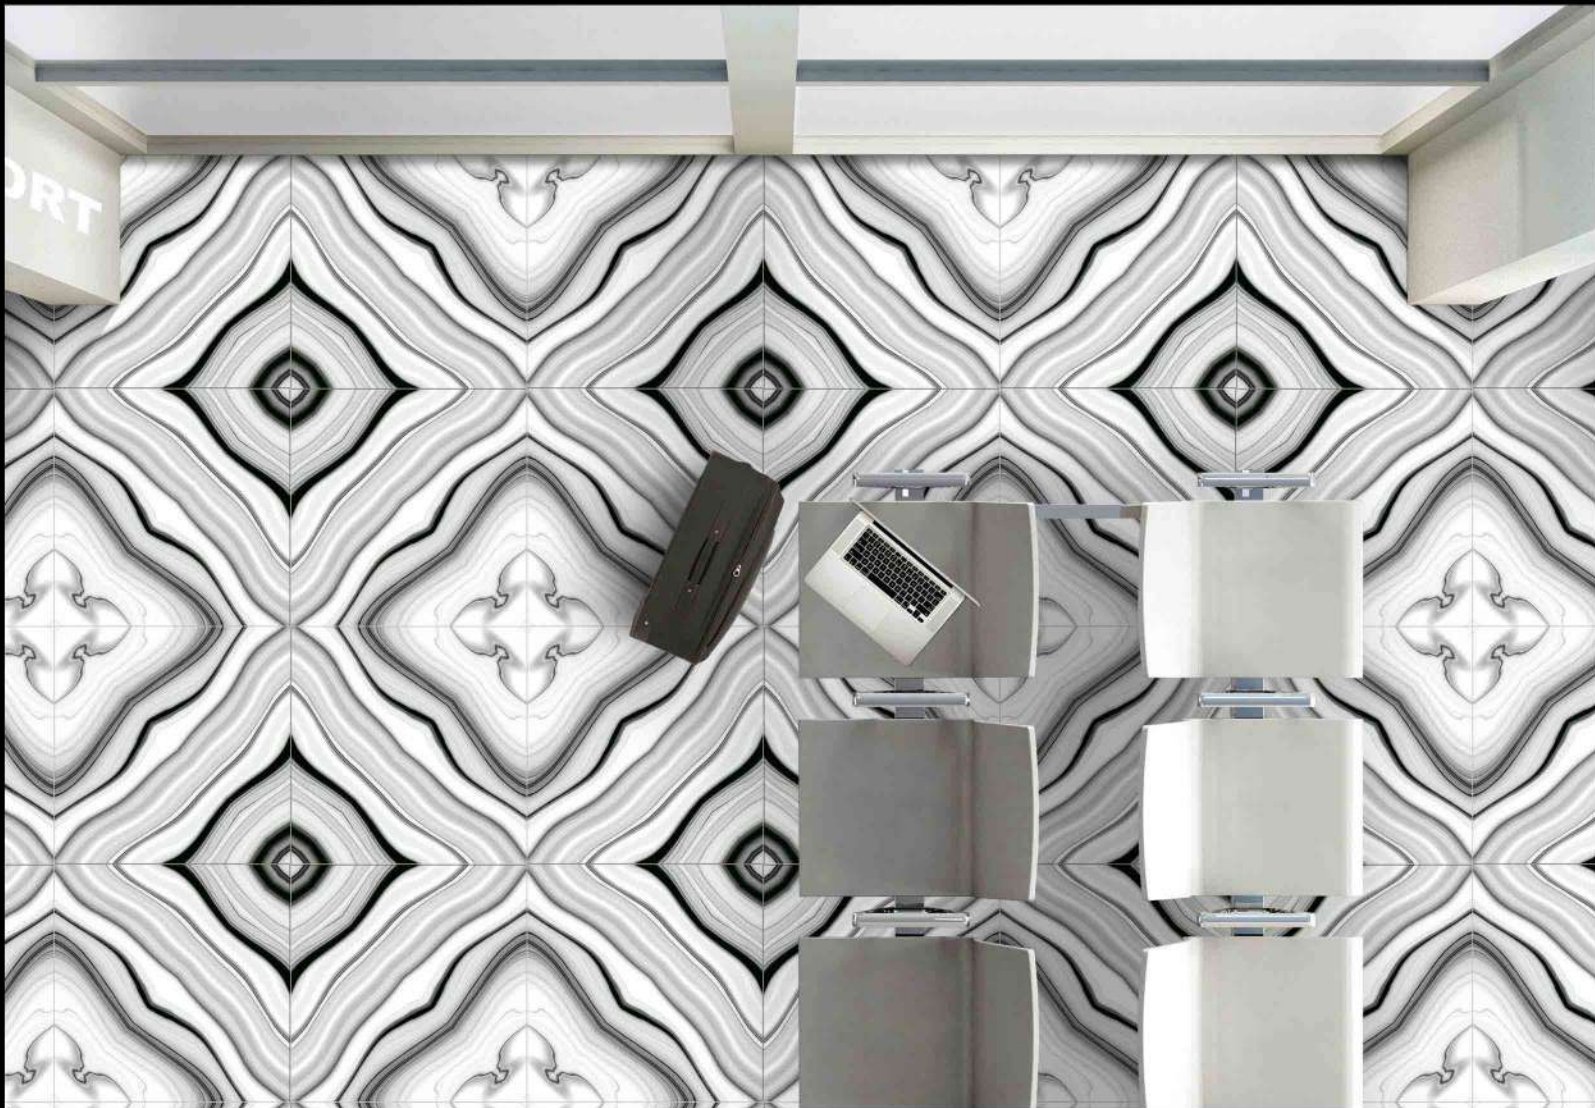

1 FACES

**BOOKMATCH SERIES**

DIGITAL PORCELAIN  
600 mm X 600 mm

MATT FINISH

2126

1 FACES

BOOKMACTH SERIES

DIGITAL PORCELAIN  
600 mm X 600 mm