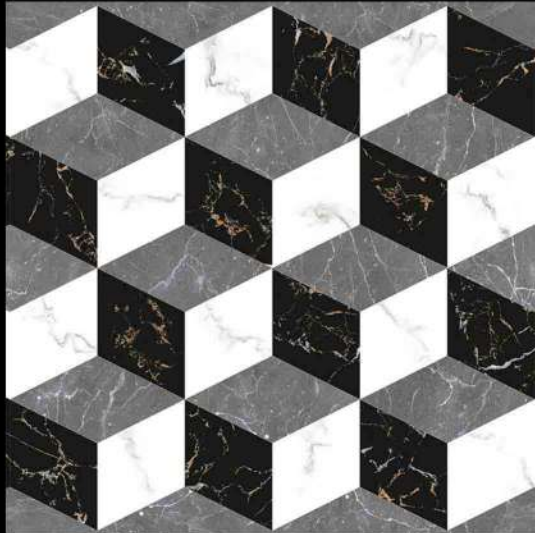

1 FACES

BLACK & WHITE SERIES

DIGITAL PORCELAIN
600 mm X 600 mm

MATT FINISH

 **PARCOS**
TILES LLP.

1026

1 FACES

BLACK & WHITE SERIES