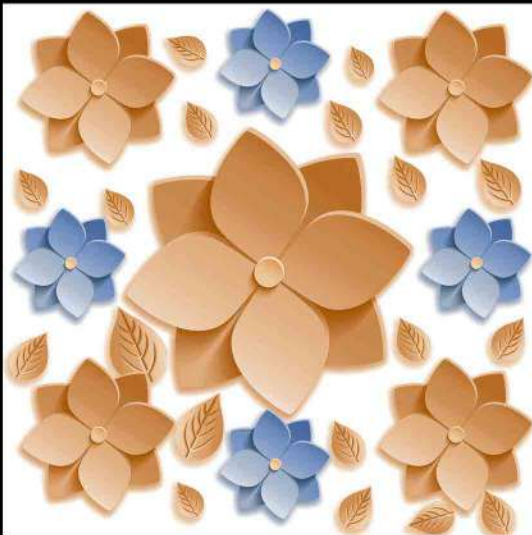

DIGITAL PORCELAIN
600 mm X 600 mm

MATT FINISH

PARCOS
TILES LLP.

1659