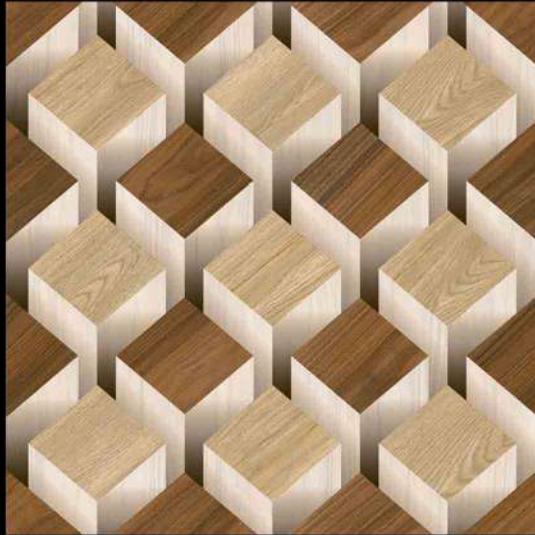

 **PARCOS**
TILES LLP.

1400

1 FACES

3D SERIES

DIGITAL PORCELAIN
600 mm X 600 mm

MATT FINISH

 **PARCOS**
TILES LLP.

1411