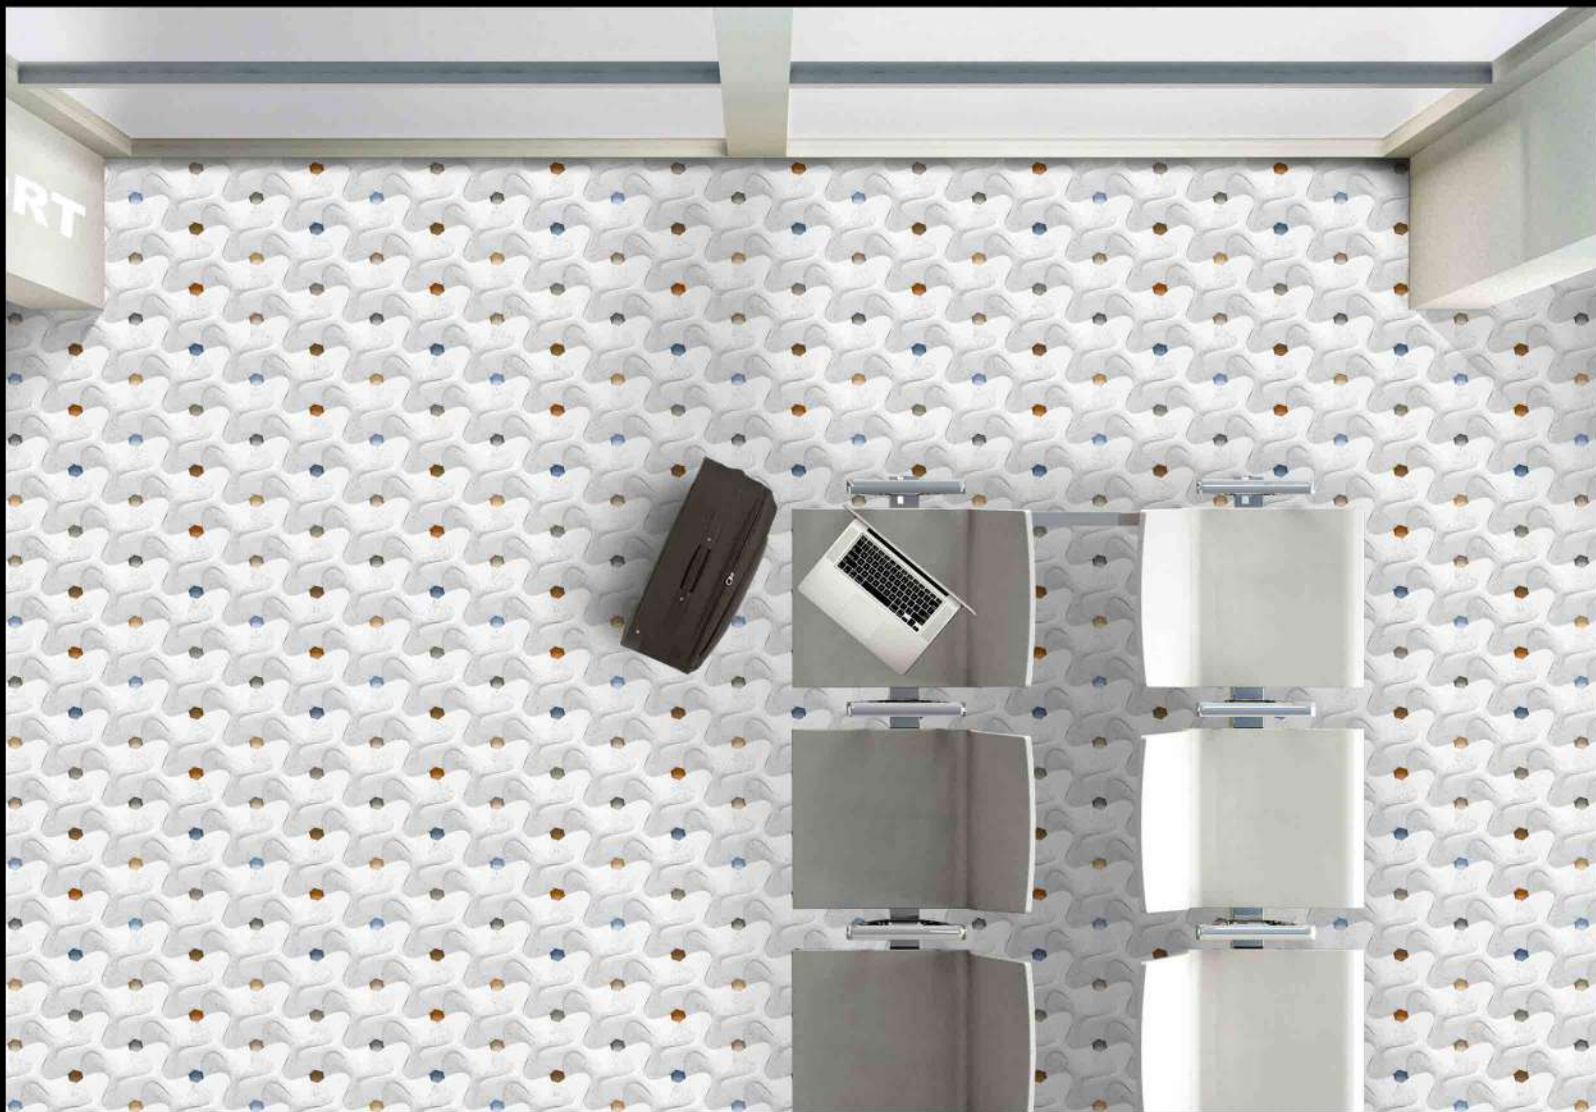

1 FACES

3D SERIES