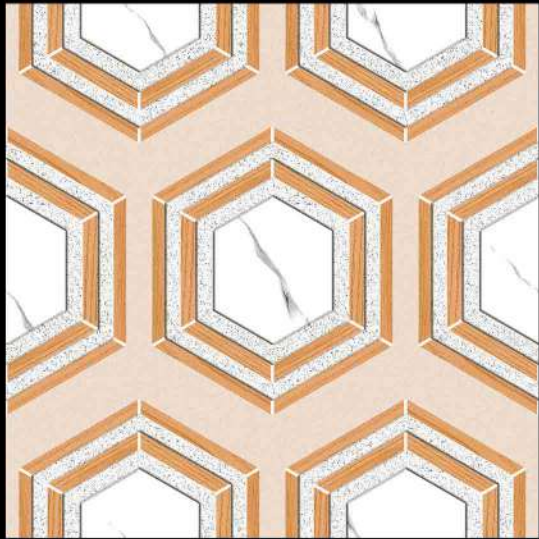

DIGITAL PORCELAIN
600 mm X 600 mm

MATT FINISH

PARCOS
TILES LLP.

1937