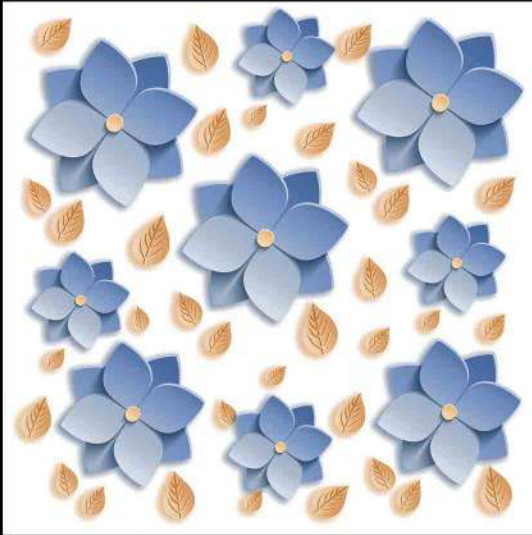

DIGITAL PORCELAIN
600 mm X 600 mm

MATT FINISH

PARCOS
TILES LLP.

1733