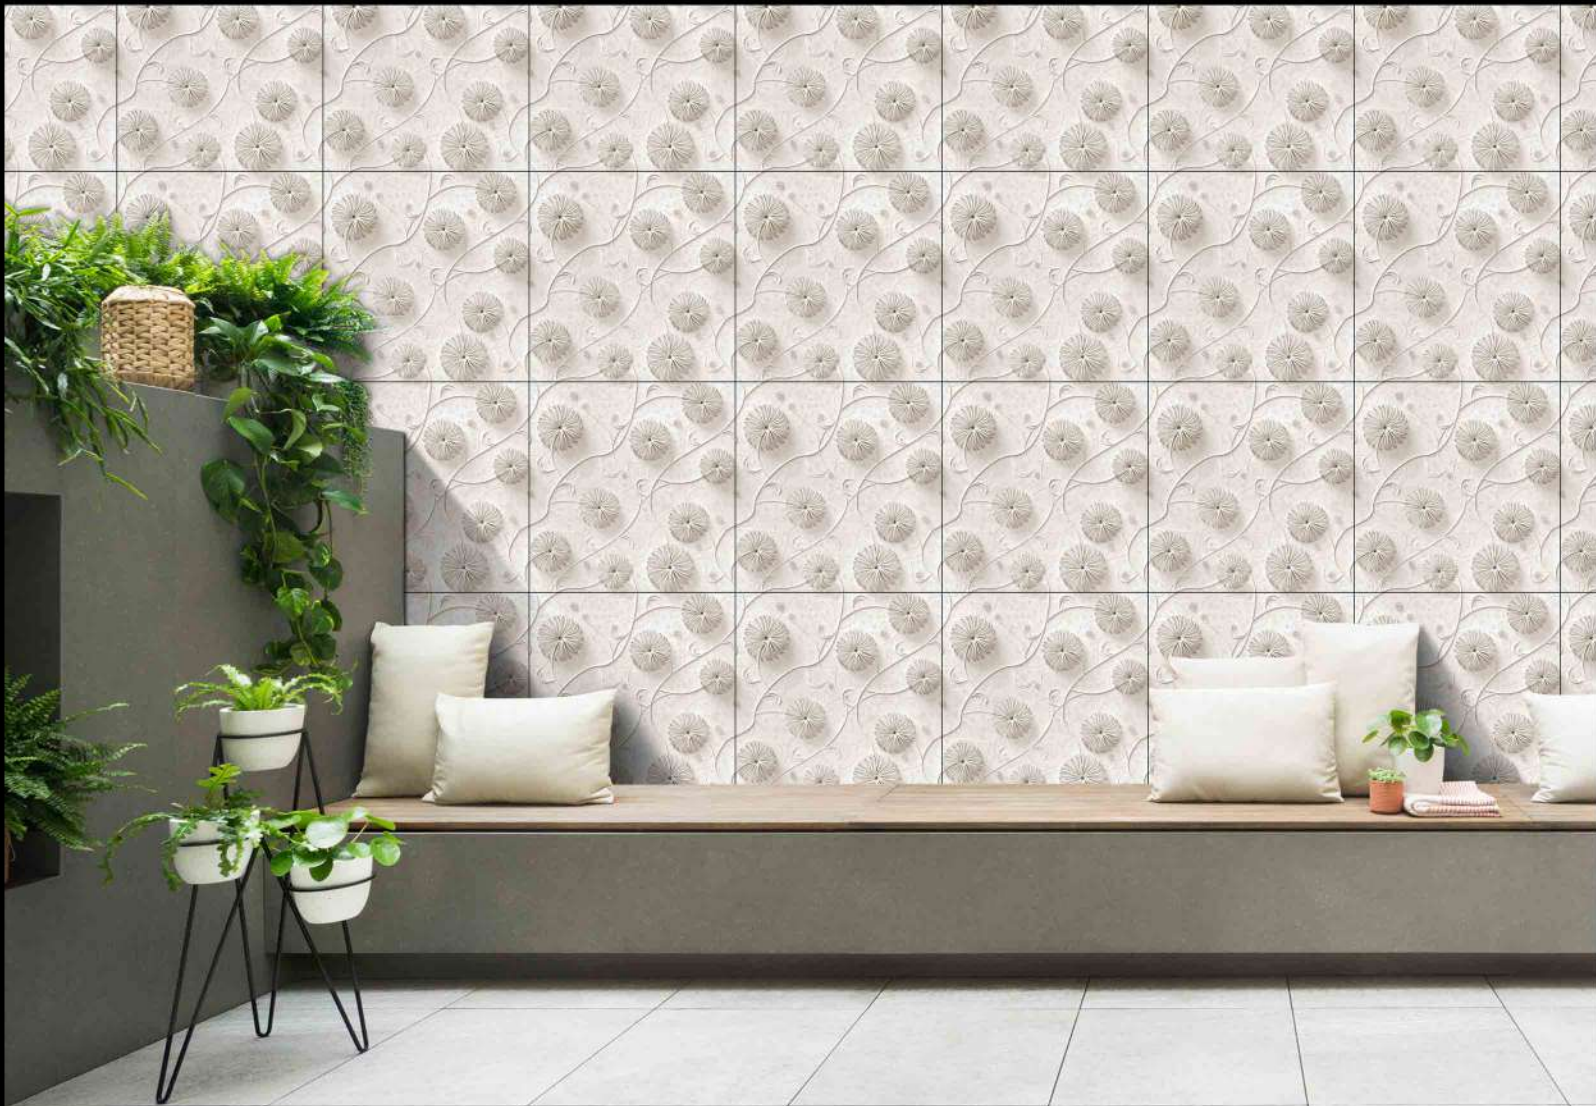

DIGITAL PORCELAIN
600 mm X 600 mm

MATT FINISH

PARCOS
TILES LLP.

1751

1 FACES

3D SERIES

DIGITAL PORCELAIN
600 mm X 600 mm

MATT FINISH