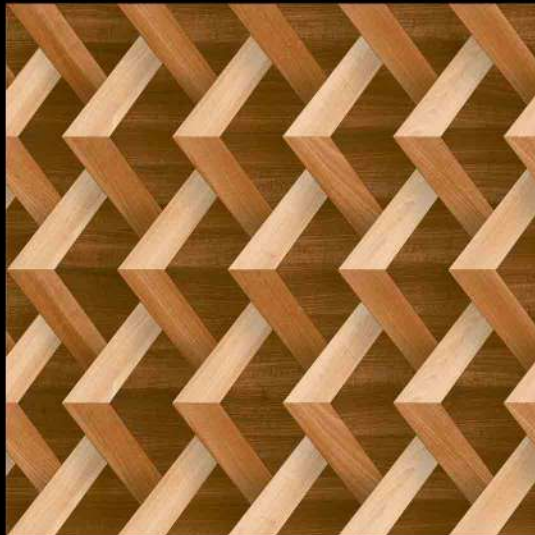

 **PARCOS**
TILES LLP.

1594

1 FACES

3D SERIES

DIGITAL PORCELAIN
600 mm X 600 mm

MATT FINISH

 **PARCOS**
TILES LLP.

1595