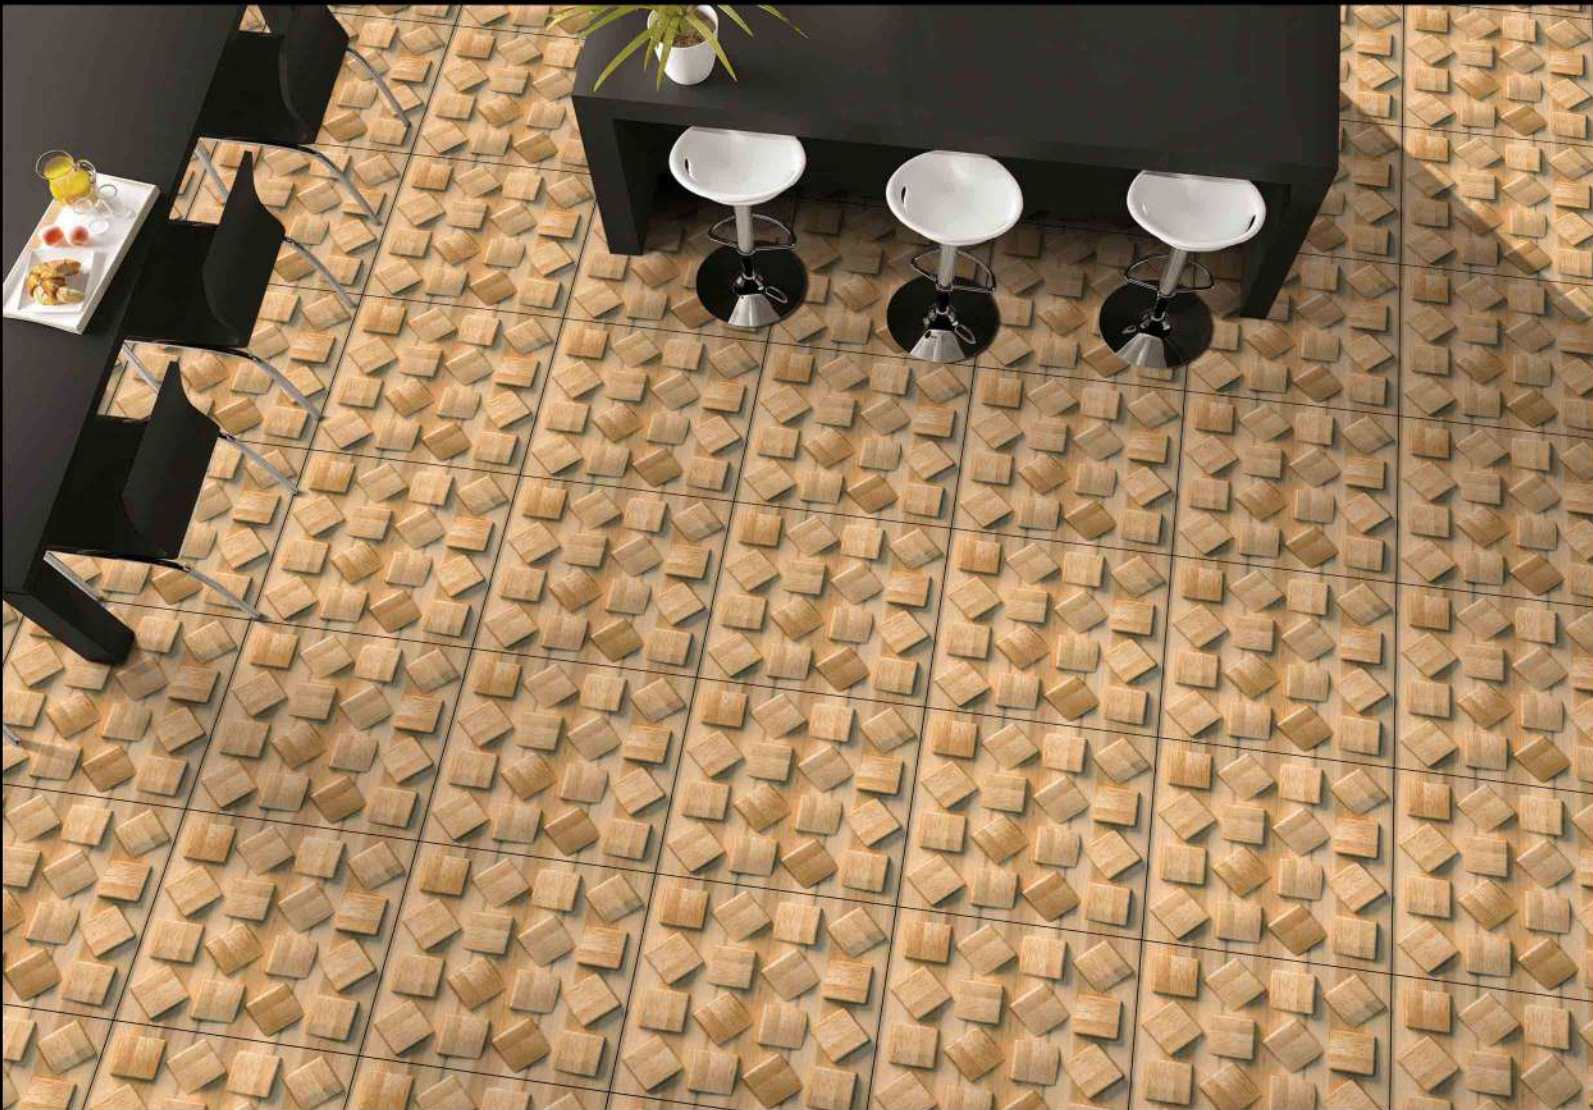

1 FACES

3D SERIES