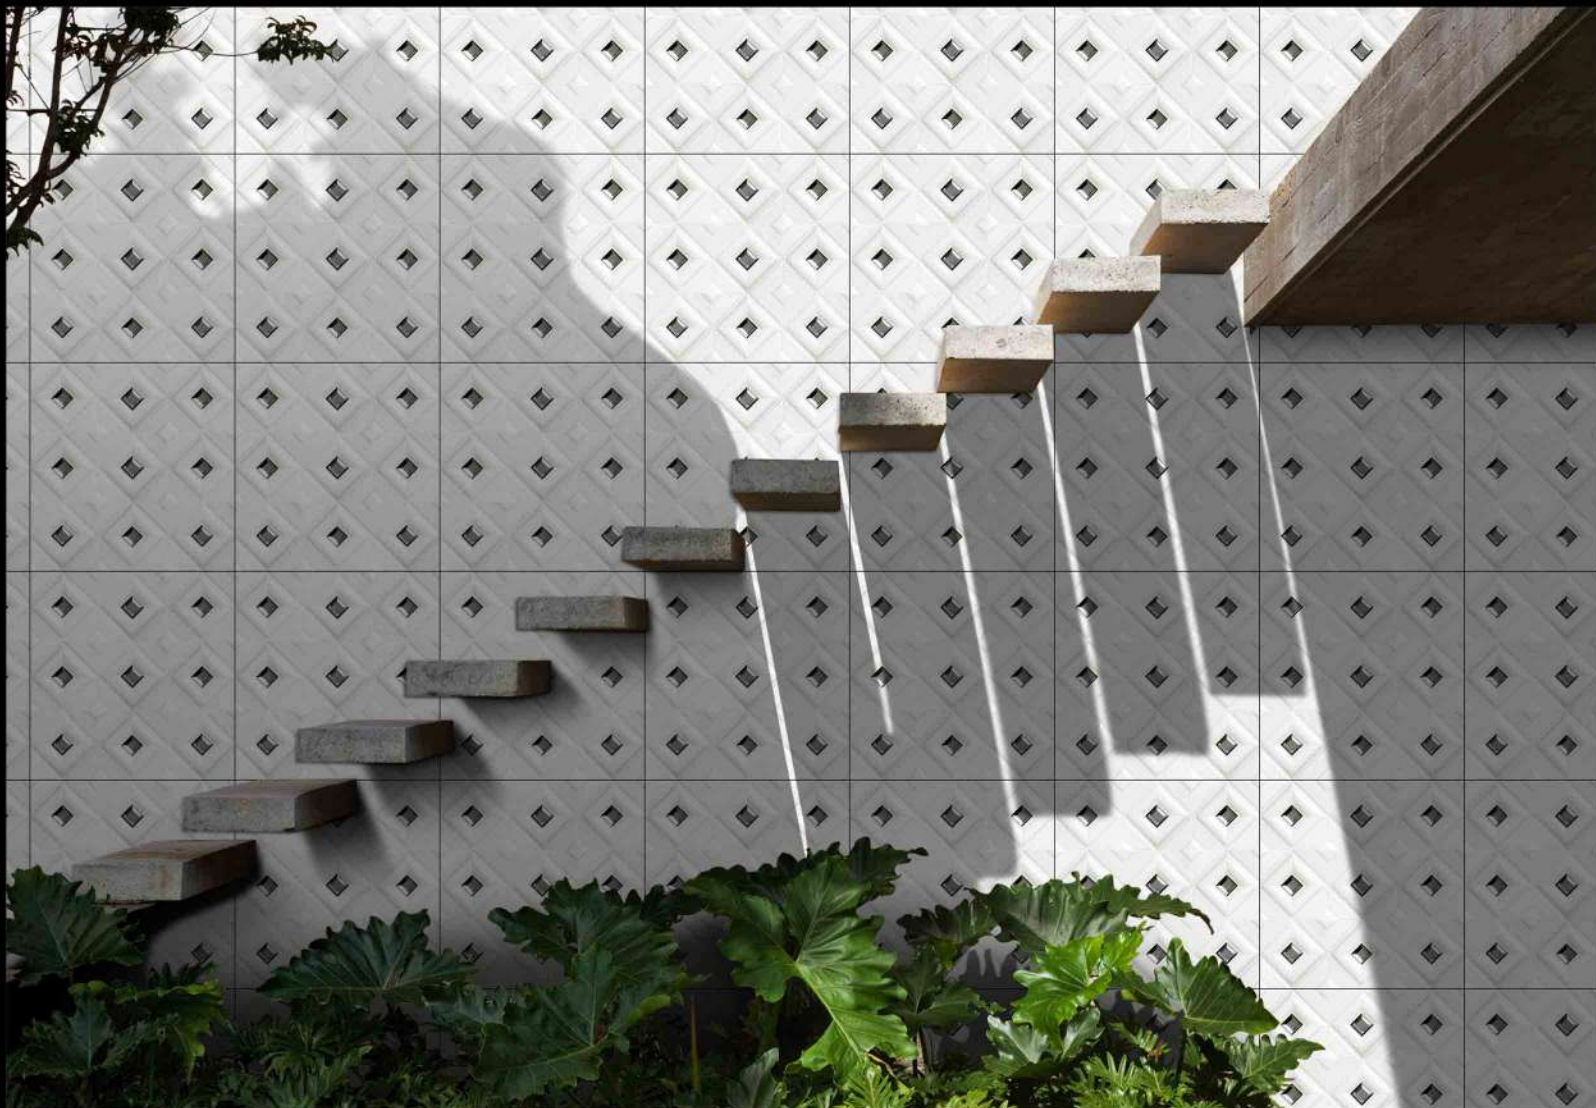

1 FACES

3D SERIES