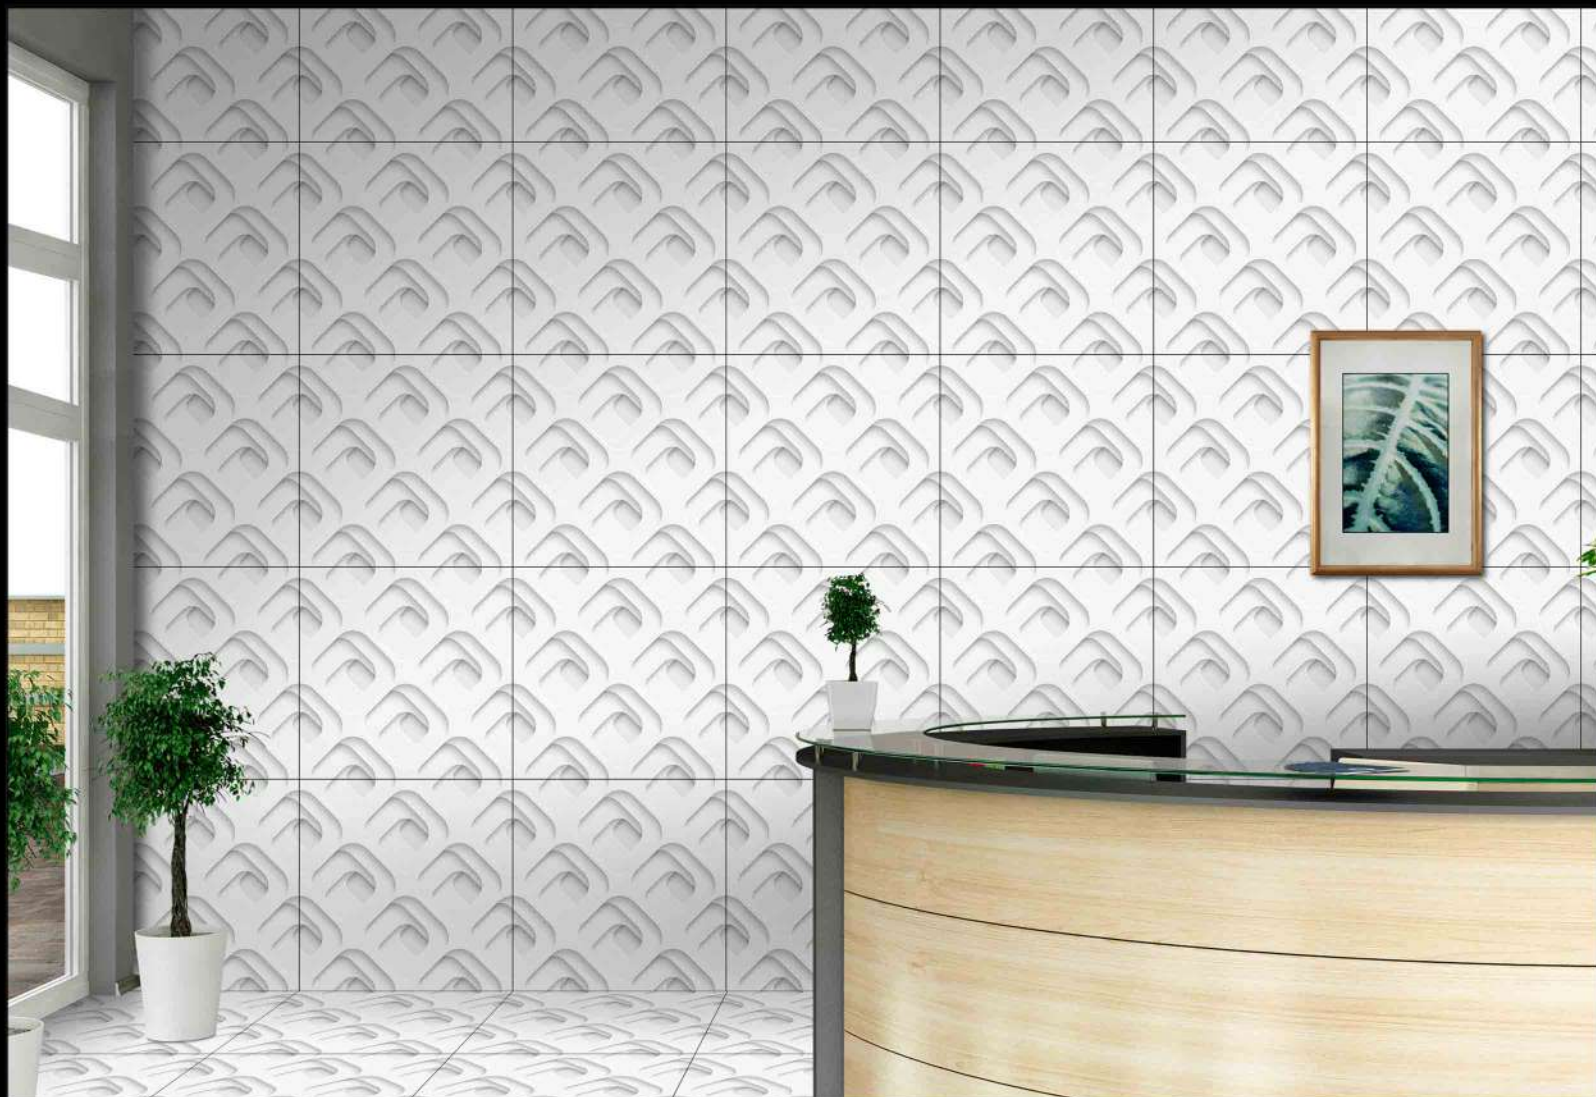

1 FACES

3D SERIES