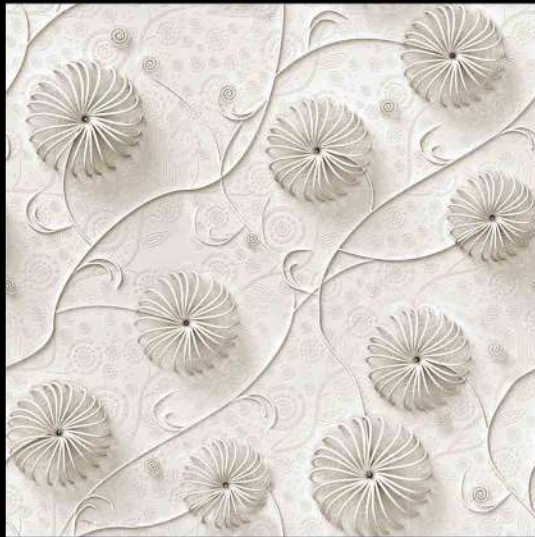

DIGITAL PORCELAIN
600 mm X 600 mm

MATT FINISH

PARCOS
TILES LLP.

1751