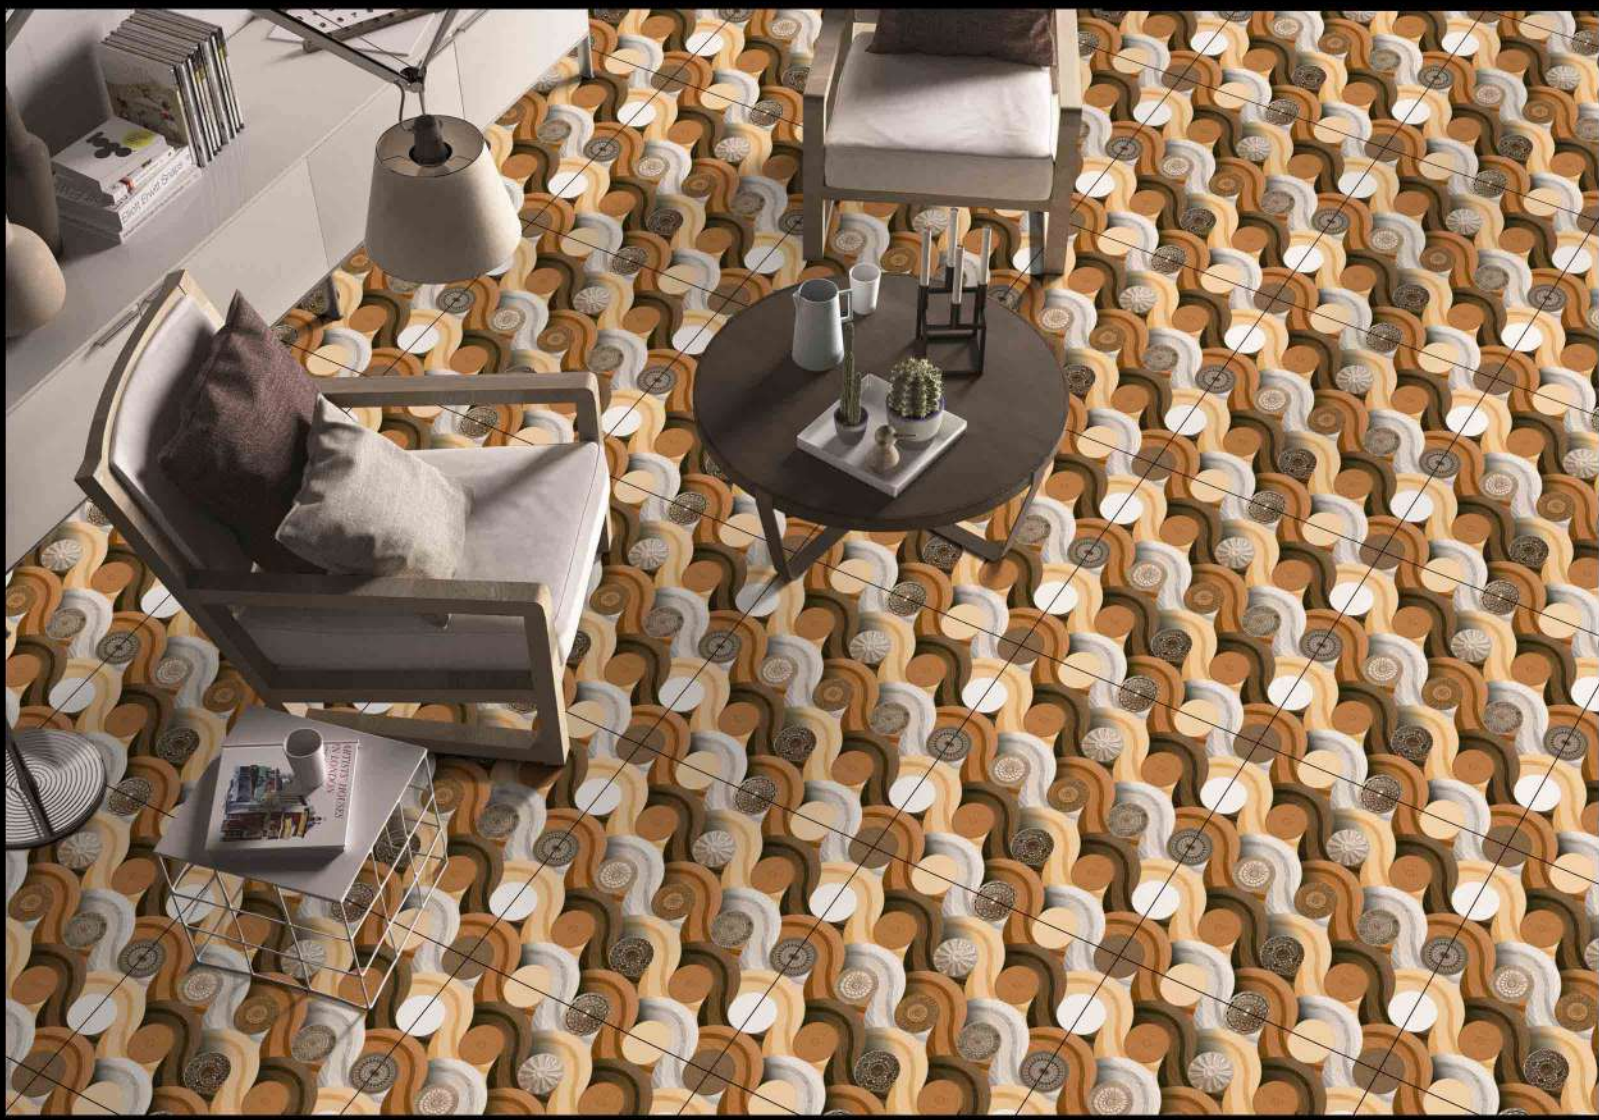

1 FACES

3D SERIES

DIGITAL PORCELAIN
600 mm X 600 mm

MATT FINISH

 **PARCOS**
TILES LLP.

1417

1 FACES

3D SERIES