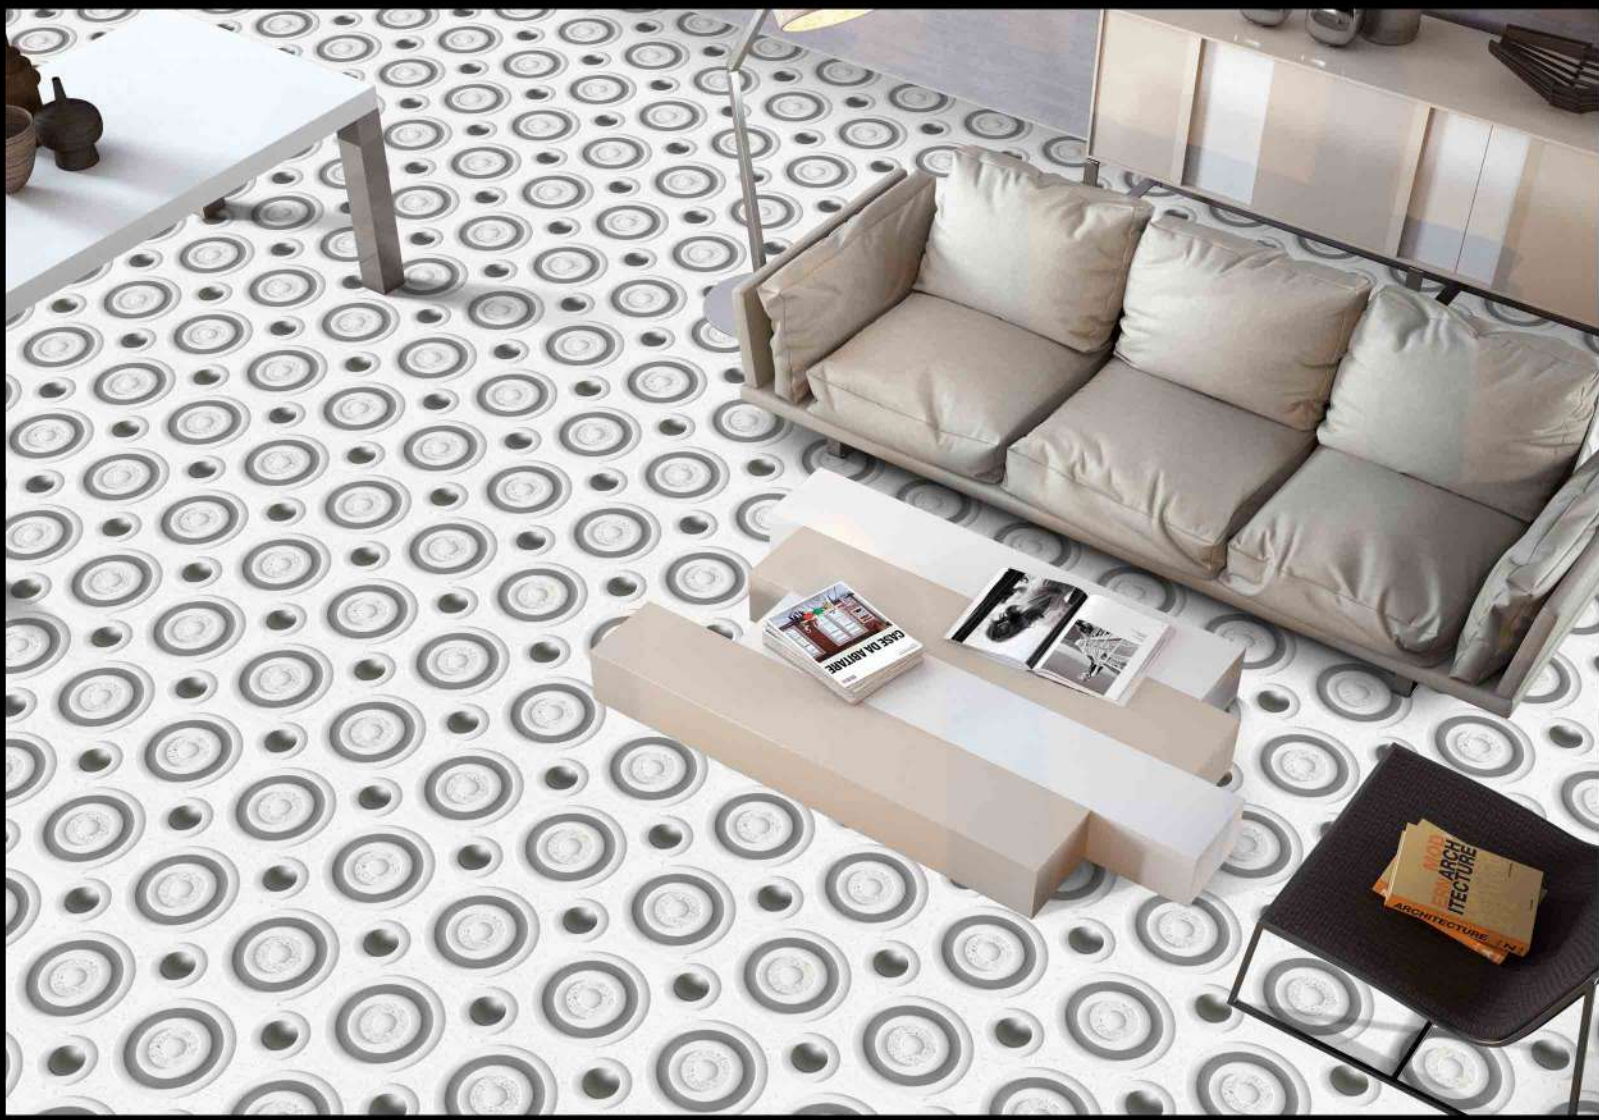

DIGITAL PORCELAIN
600 mm X 600 mm

MATT FINISH

 **PARCOS**
TILES LLP.

1593

1 FACES

3D SERIES

DIGITAL PORCELAIN
600 mm X 600 mm

MATT FINISH