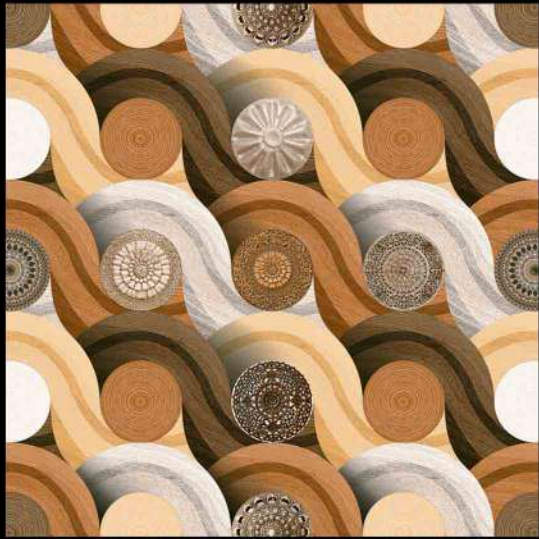

1 FACES

3D SERIES

DIGITAL PORCELAIN
600 mm X 600 mm

MATT FINISH

 **PARCOS**
TILES LLP.

1417

1 FACES

3D SERIES