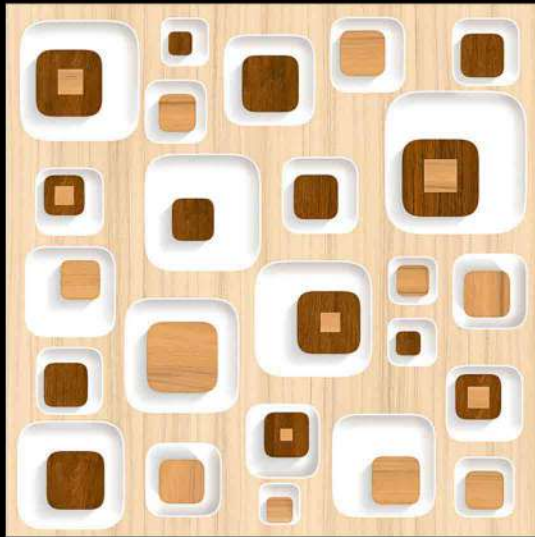

DIGITAL PORCELAIN
600 mm X 600 mm

MATT FINISH

PARCOS
TILES LLP.

1342