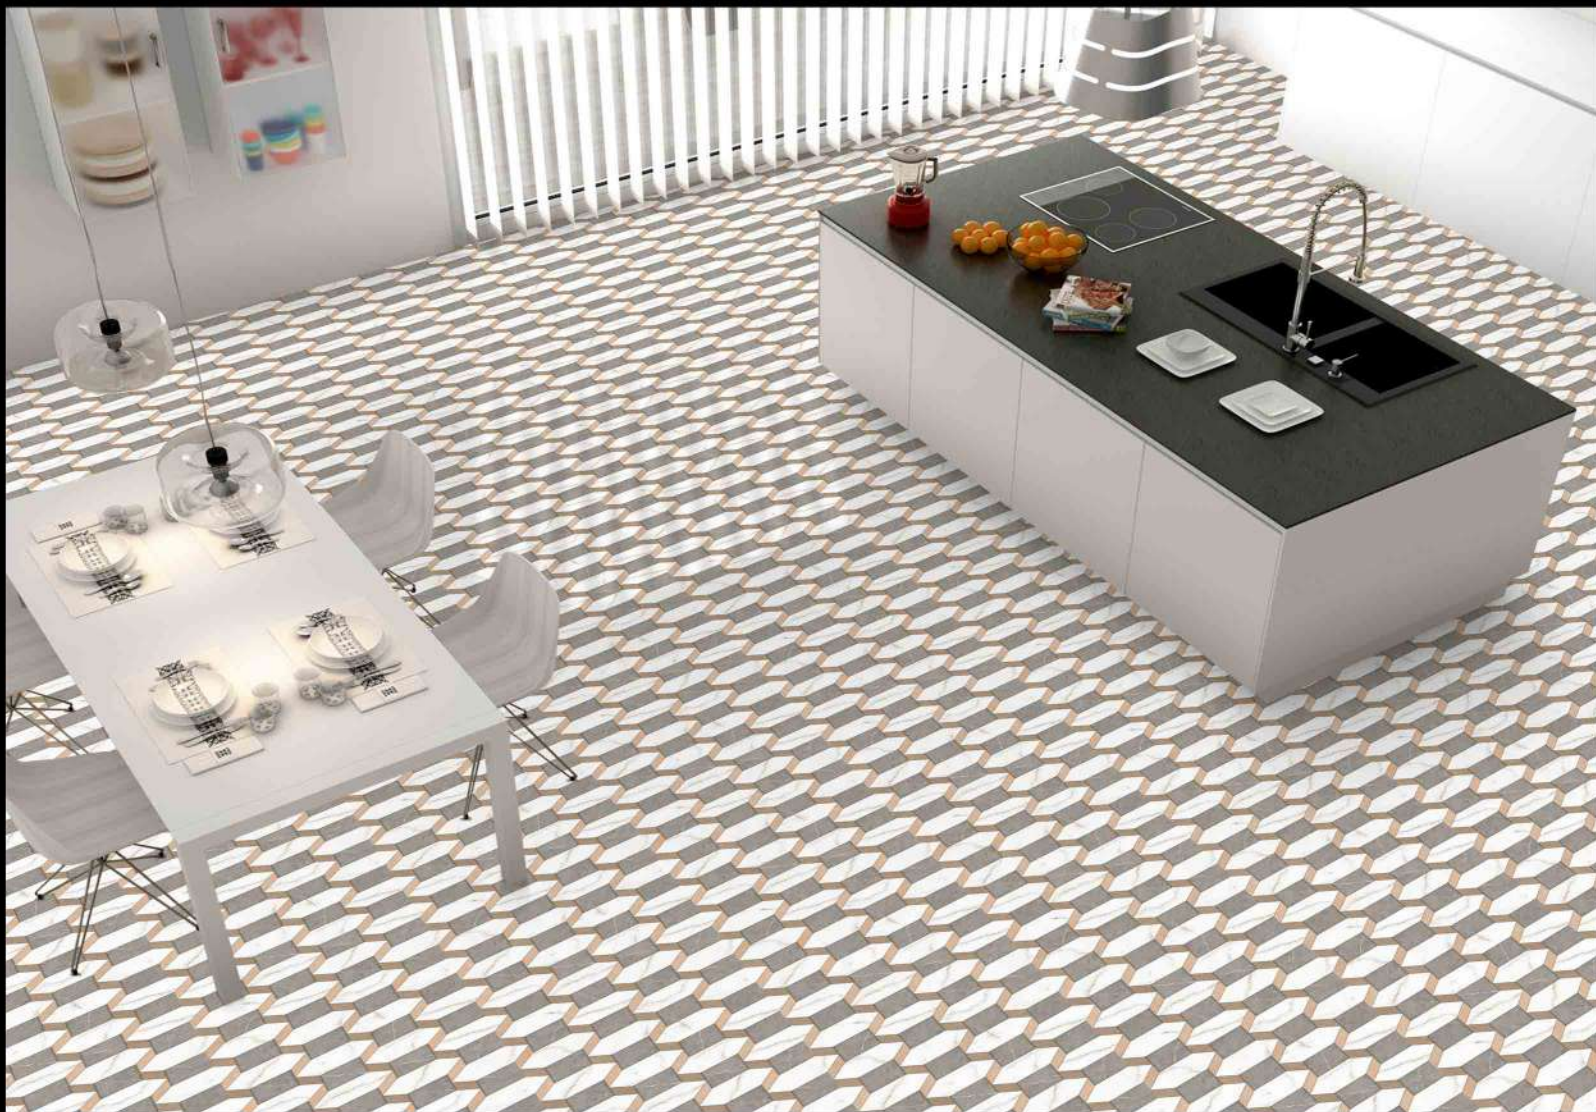

1 FACES

3D SERIES