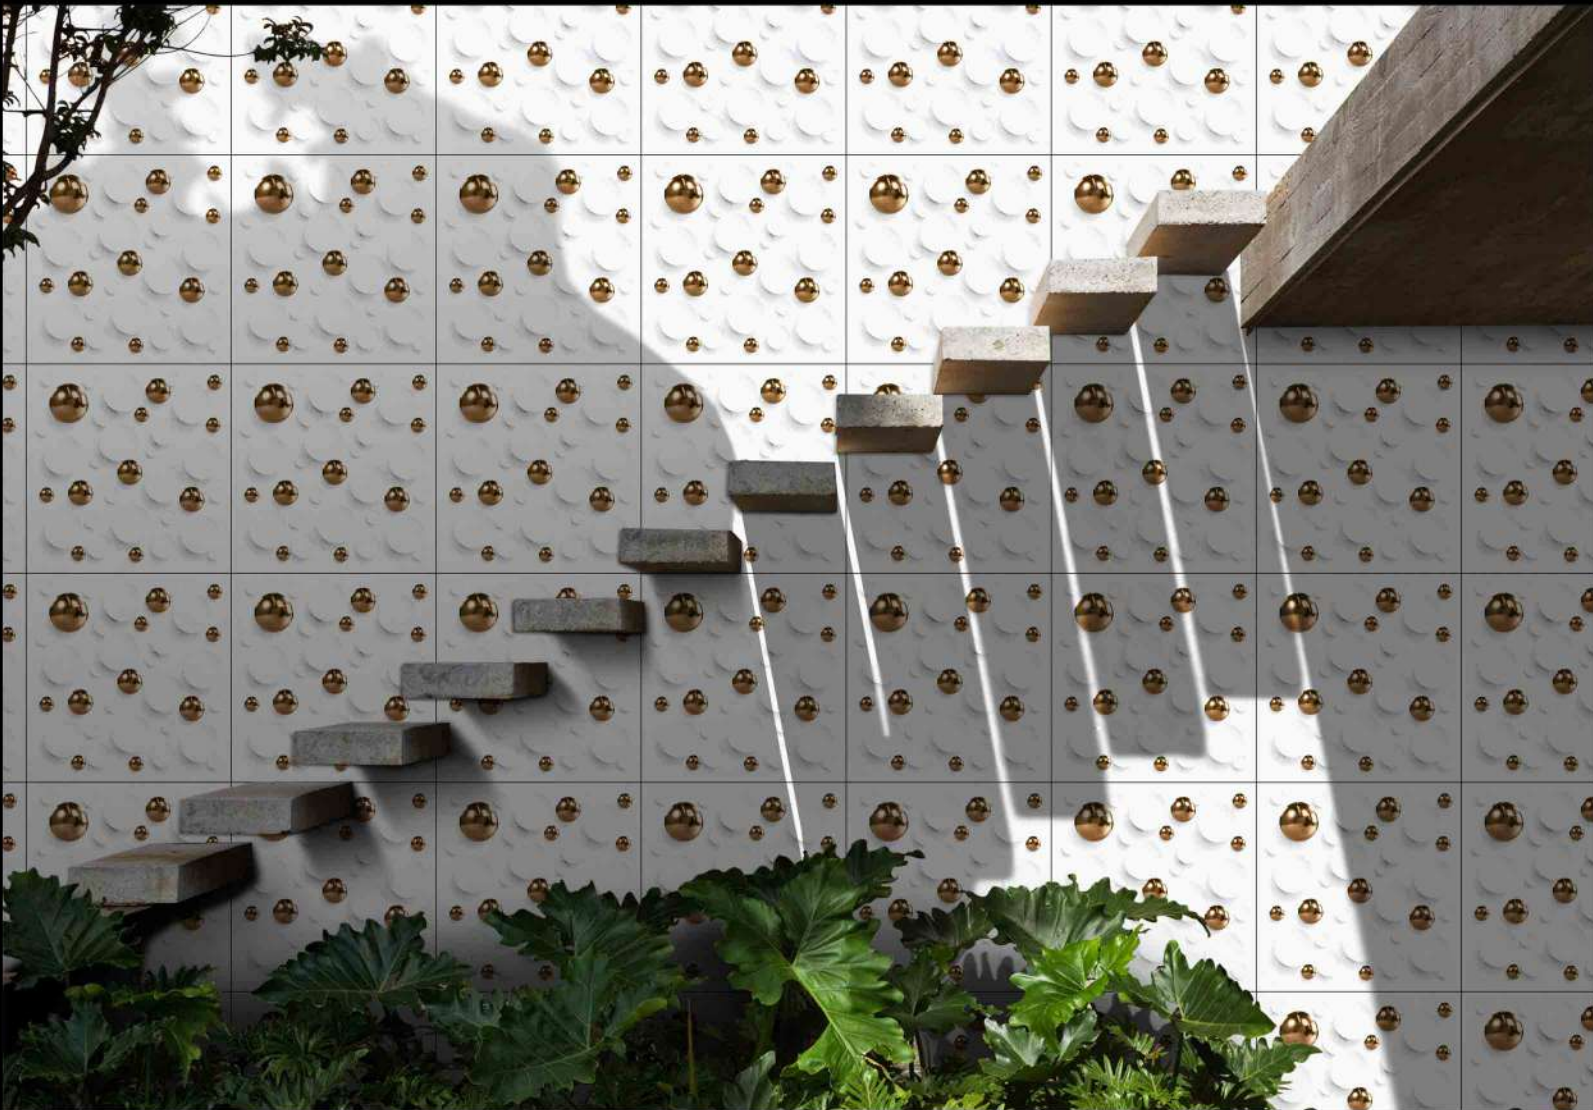

1 FACES

3 D SERIES

DIGITAL PORCELAIN
600 mm X 600 mm

MATT FINISH

**PARCOS**
TILES LLP.

1718

1 FACES

3D SERIES