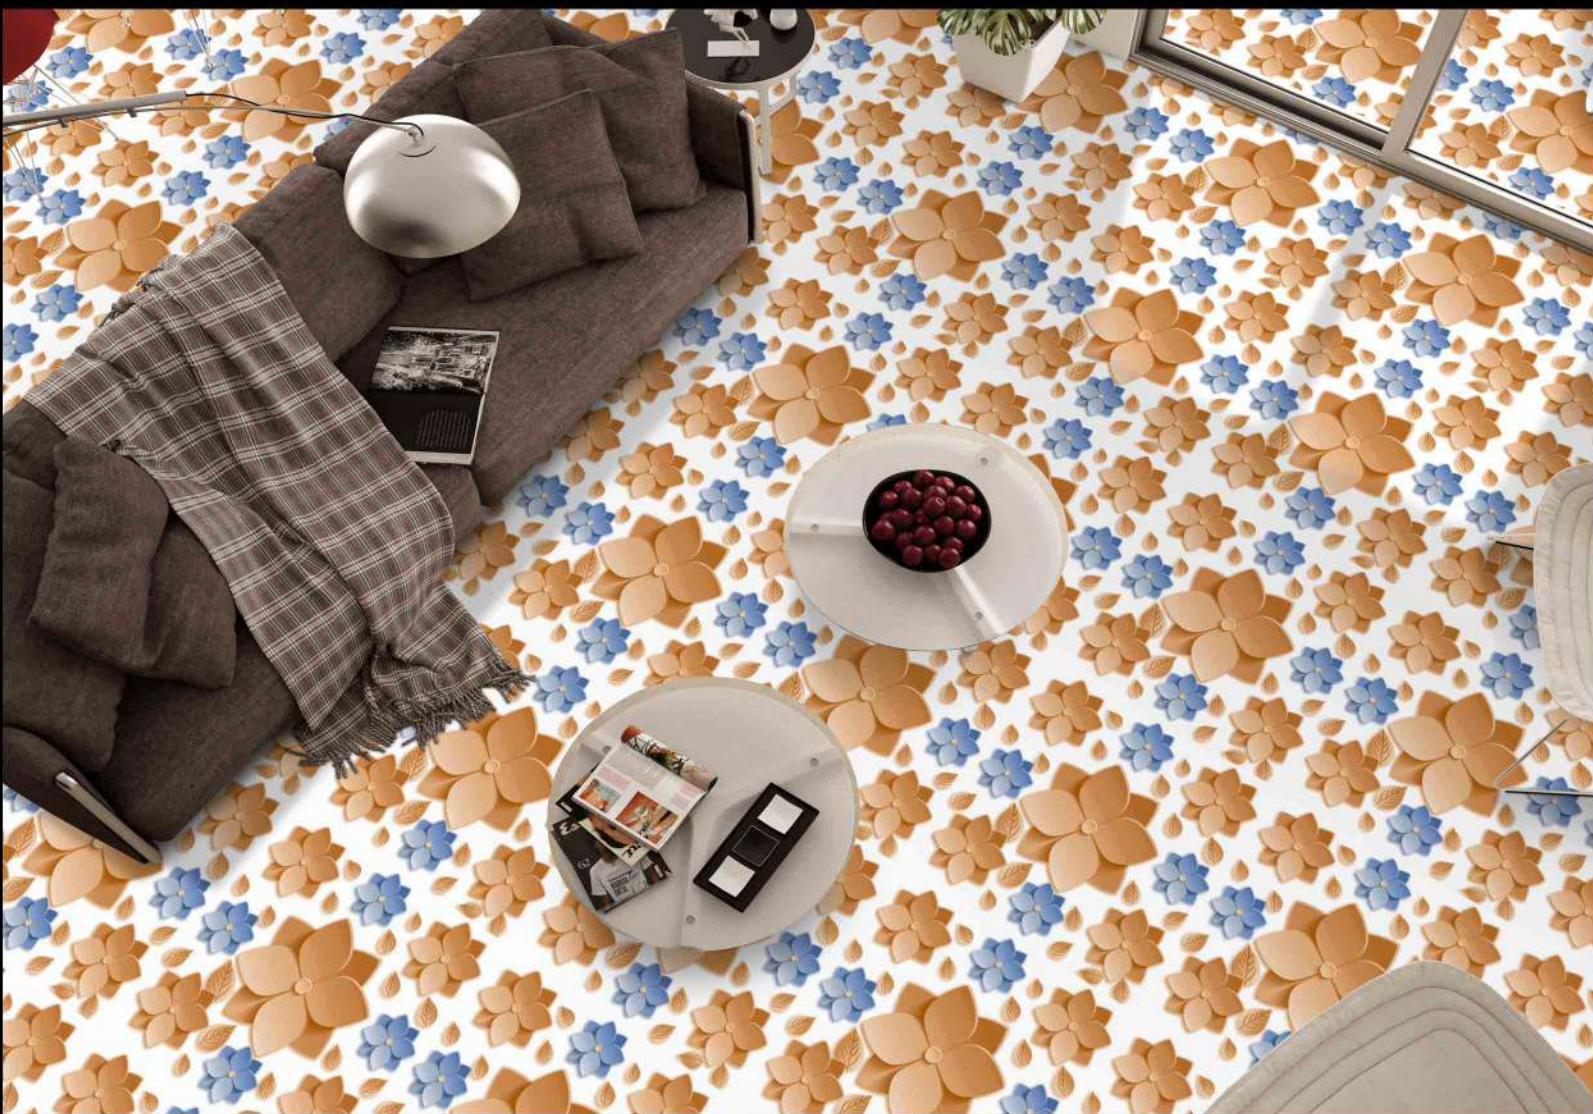

1 FACES

3 D SERIES